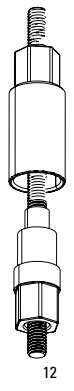

UPGRADE	
U1	00.4318.028.000 AIR CAN UPGRADE KIT - MEGNEG 185/210X47.5-55MM (INCLUDES AIR CAN, NEG VOLUME SPACERS, SEALS, GREASE, OIL & DECALS) - DELUXE A1-B2/SUPER DELUXE A1-B2
U1	00.4318.028.001 AM UPGRADE KIT MEGNEG 57.5-65MM AIR CAN UPGRADE KIT - MEGNEG 205/230X57.5-65MM (INCLUDES AIR CAN, NEG VOLUME SPACERS, SEALS, GREASE, OIL & DECALS) - DELUXE A1-B2/SUPER DELUXE A1-B2
U1	00.4318.028.002 AIR CAN UPGRADE KIT - MEGNEG 225/250X67.5-75MM (INCLUDES AIR CAN, NEG VOLUME SPACERS, SEALS, GREASE, OIL & DECALS) - DELUXE A1-B2/SUPER DELUXE A1-B2
SERVICE	
50h	00.4315.032.615 50 HOUR SERVICE KIT (INCLUDES AIR CAN SEALS, PISTON SEAL, GLIDE RINGS, SEAL GREASE/OIL) - DELUXE/SUPER DELUXE A1-B2 (2017-2020)
200h	00.4315.032.617 200 HOUR/1 YEAR SERVICE KIT (INCLUDES AIR CAN SEALS, PISTON SEAL, GLIDE RINGS, IFF SEALS, RESERVOIR SEALS, SEAL GREASE/OIL) - SUPER DELUXE A1-B2 (2017-2020)
200h	00.4315.032.637 200 HOUR/1 YEAR SERVICE KIT (INCLUDES AIR CAN SEALS, PISTON SEAL, GLIDE RINGS, IFF SEALS, REMOTE SPARES) - SUPER DELUXE REMOTE A1-B2 (2018-2020)
AIR CAN	
1	11.4118.033.034 REAR SHOCK AIR CAN ASSEMBLY - SOLO AIR 165/190X37.5-45 (INCLUDES DECALS, SEALS, 15W50 & DYNAMIC SEAL GREASE) - DELUXE/SUPER DELUXE (2017+)
1	11.4118.033.035 REAR SHOCK AIR CAN ASSEMBLY - SOLO AIR 185/210X47.5-55 (INCLUDES DECALS, SEALS, 15W50 & DYNAMIC SEAL GREASE) - DELUXE/SUPER DELUXE (2017+)
1	11.4118.033.036 REAR SHOCK AIR CAN ASSEMBLY - SOLO AIR 205/230X57.5-65 (INCLUDES DECALS, SEALS, 15W50 & DYNAMIC SEAL GREASE) - DELUXE/SUPER DELUXE (2017+)
1	11.4118.059.000 REAR SHOCK AIR CAN ASSEMBLY - DEBONAIR V2 BLACK 165/190X37.5-45MM (INCLUDES DECALS) - DELUXE/SUPER DELUXE (2017+)
1	11.4118.059.001 REAR SHOCK AIR CAN ASSEMBLY - DEBONAIR V2 BLACK 185/210X47.5-55MM (INCLUDES DECALS) - DELUXE/SUPER DELUXE (2017+)
1	11.4118.059.002 REAR SHOCK AIR CAN ASSEMBLY - DEBONAIR V2 BLACK 205/230X57.5-65MM (INCLUDES DECALS) - DELUXE/SUPER DELUXE (2017+)
1	11.4118.059.003 REAR SHOCK AIR CAN ASSEMBLY - DEBONAIR V2 BLACK 225/250X67.5-75MM (INCLUDES DECALS) - DELUXE/SUPER DELUXE (2017+)
DAMPER	
2a	11.4118.048.001 REAR SHOCK DAMPER BODY/IFF - STANDARD EYELET 37.5MM (INCLUDES DAMPER BODY, IFF, VALVE CORE, 7.5MM TRAVEL SPACER & CAPS) - DELUXE/SUPER DELUXE A1-B2 (2017-2020)
2a	11.4118.048.002 REAR SHOCK DAMPER BODY/IFF - STANDARD EYELET 40MM (INCLUDES DAMPER BODY, IFF, VALVE CORE, 5MM TRAVEL SPACER & CAPS) - DELUXE/SUPER DELUXE A1-B2 (2017-2020)
2a	11.4118.048.003 REAR SHOCK DAMPER BODY/IFF - STANDARD EYELET 42.5MM (INCLUDES DAMPER BODY, IFF, VALVE CORE, 2.5MM TRAVEL SPACER & CAPS) - DELUXE/SUPER DELUXE A1-B2 (2017-2020)
2a	11.4118.048.004 REAR SHOCK DAMPER BODY/IFF - STANDARD EYELET 45MM (INCLUDES DAMPER BODY, IFF, VALVE CORE & CAPS) - DELUXE/SUPER DELUXE A1-B2 (2017-2020)
2a	11.4118.048.005 REAR SHOCK DAMPER BODY/IFF - STANDARD EYELET 47.5MM (INCLUDES DAMPER BODY, IFF, VALVE CORE, 7.5MM TRAVEL SPACER & CAPS) - DELUXE/SUPER DELUXE A1-B2 (2017-2020)
2a	11.4118.048.006 REAR SHOCK DAMPER BODY/IFF - STANDARD EYELET 50MM (INCLUDES DAMPER BODY, IFF, VALVE CORE, 5MM TRAVEL SPACER & CAPS) - DELUXE/SUPER DELUXE A1-B2 (2017-2020)
2a	11.4118.048.007 REAR SHOCK DAMPER BODY/IFF - STANDARD EYELET 52.5MM (INCLUDES DAMPER BODY, IFF, VALVE CORE, 2.5MM TRAVEL SPACER & CAPS) - DELUXE/SUPER DELUXE A1-B2 (2017-2020)
2a	11.4118.048.008 REAR SHOCK DAMPER BODY/IFF - STANDARD EYELET 55MM (INCLUDES DAMPER BODY, IFF, VALVE CORE & CAPS) - DELUXE/SUPER DELUXE A1-B2 (2017-2020)
2a	11.4118.048.009 REAR SHOCK DAMPER BODY/IFF - STANDARD EYELET 57.5MM (INCLUDES DAMPER BODY, IFF, VALVE CORE, 7.5MM TRAVEL SPACER & CAPS) - DELUXE/SUPER DELUXE A1-B2 (2017-2020)
2a	11.4118.048.010 REAR SHOCK DAMPER BODY/IFF - STANDARD EYELET 60MM (INCLUDES DAMPER BODY, IFF, VALVE CORE, 5MM TRAVEL SPACER & CAPS) - DELUXE/SUPER DELUXE A1-B2 (2017-2020)
2a	11.4118.048.011 REAR SHOCK DAMPER BODY/IFF - STANDARD EYELET 62.5MM (INCLUDES DAMPER BODY, IFF, VALVE CORE, 2.5MM TRAVEL SPACER & CAPS) - DELUXE/SUPER DELUXE A1-B2 (2017-2020)
2a	11.4118.048.012 REAR SHOCK DAMPER BODY/IFF - STANDARD EYELET 65MM (INCLUDES DAMPER BODY, IFF, VALVE CORE & CAPS) - DELUXE/SUPER DELUXE A1-B2 (2017-2020)
2a	11.4118.048.026 REAR SHOCK DAMPER BODY/IFF - STANDARD EYELET 50MM (INCLUDES DAMPER BODY, IFF, VALVE CORE & CAPS) - DELUXE A1/ SUPER DELUXE A1 TREK (2017-2020)
2a	11.4118.048.027 REAR SHOCK DAMPER BODY/IFF - STANDARD EYELET 67.5MM (INCLUDES DAMPER BODY, IFF, VALVE CORE, 7.5 TRAVEL SPACER & CAPS) - DELUXE/SUPER DELUXE A1-B2 (2017-2020)
2a	11.4118.048.028 REAR SHOCK DAMPER BODY/IFF - STANDARD EYELET 70MM (INCLUDES DAMPER BODY, IFF, VALVE CORE, 5 TRAVEL SPACER & CAPS) - DELUXE/SUPER DELUXE A1-B2 (2017-2020)
2a	11.4118.048.029 REAR SHOCK DAMPER BODY/IFF - STANDARD EYELET 72.5MM (INCLUDES DAMPER BODY, IFF, VALVE CORE, 2.5 TRAVEL SPACER & CAPS) - DELUXE/SUPER DELUXE A1-B2 (2017-2020)
2a	11.4118.048.030 REAR SHOCK DAMPER BODY/IFF - STANDARD EYELET 75MM (INCLUDES DAMPER BODY, IFF, VALVE CORE & CAPS) - DELUXE/SUPER DELUXE A1-B2 (2017-2020)
2b	11.4118.048.014 REAR SHOCK DAMPER BODY/IFF - BEARING EYELET 37.5MM (INCLUDES DAMPER BODY, IFF, VALVE CORE, 7.5MM TRAVEL SPACER & CAPS) - DELUXE/SUPER DELUXE A1-B2 (2017-2020)
2b	11.4118.048.015 REAR SHOCK DAMPER BODY/IFF - BEARING EYELET 40MM (INCLUDES DAMPER BODY, IFF, VALVE CORE, 5MM TRAVEL SPACER & CAPS) - DELUXE/SUPER DELUXE A1-B2 (2017-2020)
2b	11.4118.048.016 REAR SHOCK DAMPER BODY/IFF - BEARING EYELET 42.5MM (INCLUDES DAMPER BODY, IFF, VALVE CORE, 2.5MM TRAVEL SPACER & CAPS) - DELUXE/SUPER DELUXE A1-B2 (2017-2020)

SUPER DELUXE COIL A1-A2 (2018-2020)