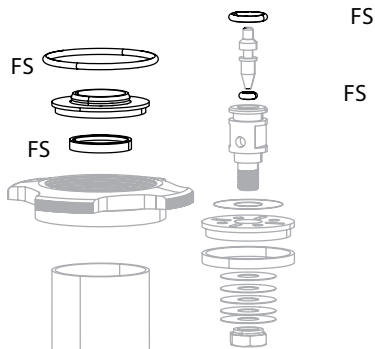

KAGE A1-A3 (2012-2018)

	SERVICE	
S1	11.4118.018.000	REAR SHOCK SERVICE KIT - GREEN SEALHEAD SCRAPER - KAGE (PRODUCED AFTER JAN 1ST 2013)
	SPARES	
1	11.4115.085.010	REAR SHOCK REBOUND KNOB KIT - 2011 VIVID/VIVID AIR/KAGE (NOT COMPATIBLE 2009-2010)
2	11.4115.013.000	REAR SHOCK EYELET BUSHING KIT -1/2"X1/2" (QTY 2)
	SERVICE	
S1	11.4118.018.000	REAR SHOCK SERVICE KIT - GREEN SEALHEAD SCRAPER - KAGE (PRODUCED AFTER JAN 1ST 2013)
	COIL SPRING	
4	00.4118.026.000	SPRING GREY VIVID/KAGE 300LB 200X51/57
4	00.4118.026.001	SPRING GREY VIVID/KAGE 350LB 200X51/57
4	00.4118.026.002	SPRING GREY VIVID/KAGE 400LB 200X51/57
4	00.4118.026.003	SPRING GREY VIVID/KAGE 450LB 200X51/57
4	00.4118.026.004	SPRING GREY VIVID/KAGE 500LB 200X51/57
4	00.4118.026.005	SPRING GREY VIVID/KAGE 550LB 200X51/57
4	00.4118.026.006	SPRING GREY VIVID/KAGE 600LB 200X51/57
4	00.4118.026.007	SPRING GREY VIVID/KAGE 650LB 200X51/57
4	00.4118.026.008	SPRING GREY VIVID/KAGE 250LB 216/222X70
4	00.4118.026.009	SPRING GREY VIVID/KAGE 300LB 216/222X70
4	00.4118.026.010	SPRING GREY VIVID/KAGE 350LB 216/222X70
4	00.4118.026.011	SPRING GREY VIVID/KAGE 400LB 216/222X70
4	00.4118.026.012	SPRING GREY VIVID/KAGE 450LB 216/222X70
4	00.4118.026.013	SPRING GREY VIVID/KAGE 500LB 216/222X70
4	00.4118.026.014	SPRING GREY VIVID/KAGE 550LB 216/222X70
4	00.4118.026.015	SPRING GREY VIVID/KAGE 600LB 216/222X70
4	00.4118.026.016	SPRING GREY VIVID/KAGE 650LB 216/222X70
4	00.4118.026.017	SPRING GREY VIVID/KAGE 200LB 240X76
4	00.4118.026.018	SPRING GREY VIVID/KAGE 250LB 240X76
4	00.4118.026.019	SPRING GREY VIVID/KAGE 300LB 240X76
4	00.4118.026.020	SPRING GREY VIVID/KAGE 350LB 240X76
4	00.4118.026.021	SPRING GREY VIVID/KAGE 400LB 240X76
4	00.4118.026.022	SPRING GREY VIVID/KAGE 450LB 240X76
4	00.4118.026.023	SPRING GREY VIVID/KAGE 500LB 240X76
4	00.4118.026.024	SPRING GREY VIVID/KAGE 550LB 240X76
4	00.4118.026.025	SPRING GREY VIVID/KAGE 600LB 240X76
4	00.4118.026.026	SPRING GREY VIVID/KAGE 200LB 267X89
4	00.4118.026.027	SPRING GREY VIVID/KAGE 250LB 267X89
4	00.4118.026.028	SPRING GREY VIVID/KAGE 300LB 267X89
4	00.4118.026.029	SPRING GREY VIVID/KAGE 350LB 267X89
4	00.4118.026.030	SPRING GREY VIVID/KAGE 400LB 267X89
4	00.4118.026.031	SPRING GREY VIVID/KAGE 450LB 267X89
4	00.4118.026.032	SPRING GREY VIVID/KAGE 500LB 267X89
4	00.4118.026.033	SPRING GREY VIVID/KAGE 550LB 267X89
	TOOLS/GREASE/FLUIDS	
5	00.4315.026.010	REAR SHOCK 1/2"X1/2" BUSHING TOOL (EYELET/SEALHEAD) ROCKSHOX
6	00.4115.154.020	REAR SHOCK VISE BLOCKS, 3 HOLE FOR ROCKSHOX MONARCH/VIVID/VIVID AIR/REVERB
7	00.4115.185.000	REAR SHOCK BODY VISE BLOCKS, (FOR SHOCK SERVICE) - KAGE/VIVID
ns	11.4115.094.030	MAXIMA SUSPENSION OIL PLUSH, 3WT 1 LITER BOTTLE - REAR SHOCK/CHARGER DAMPER
ns	00.4315.014.010	GREASE, PM600 MILITARY GREASE 140Z (FOR ORING SEALS)

VIVID COIL B1-B3 (2014-2020)