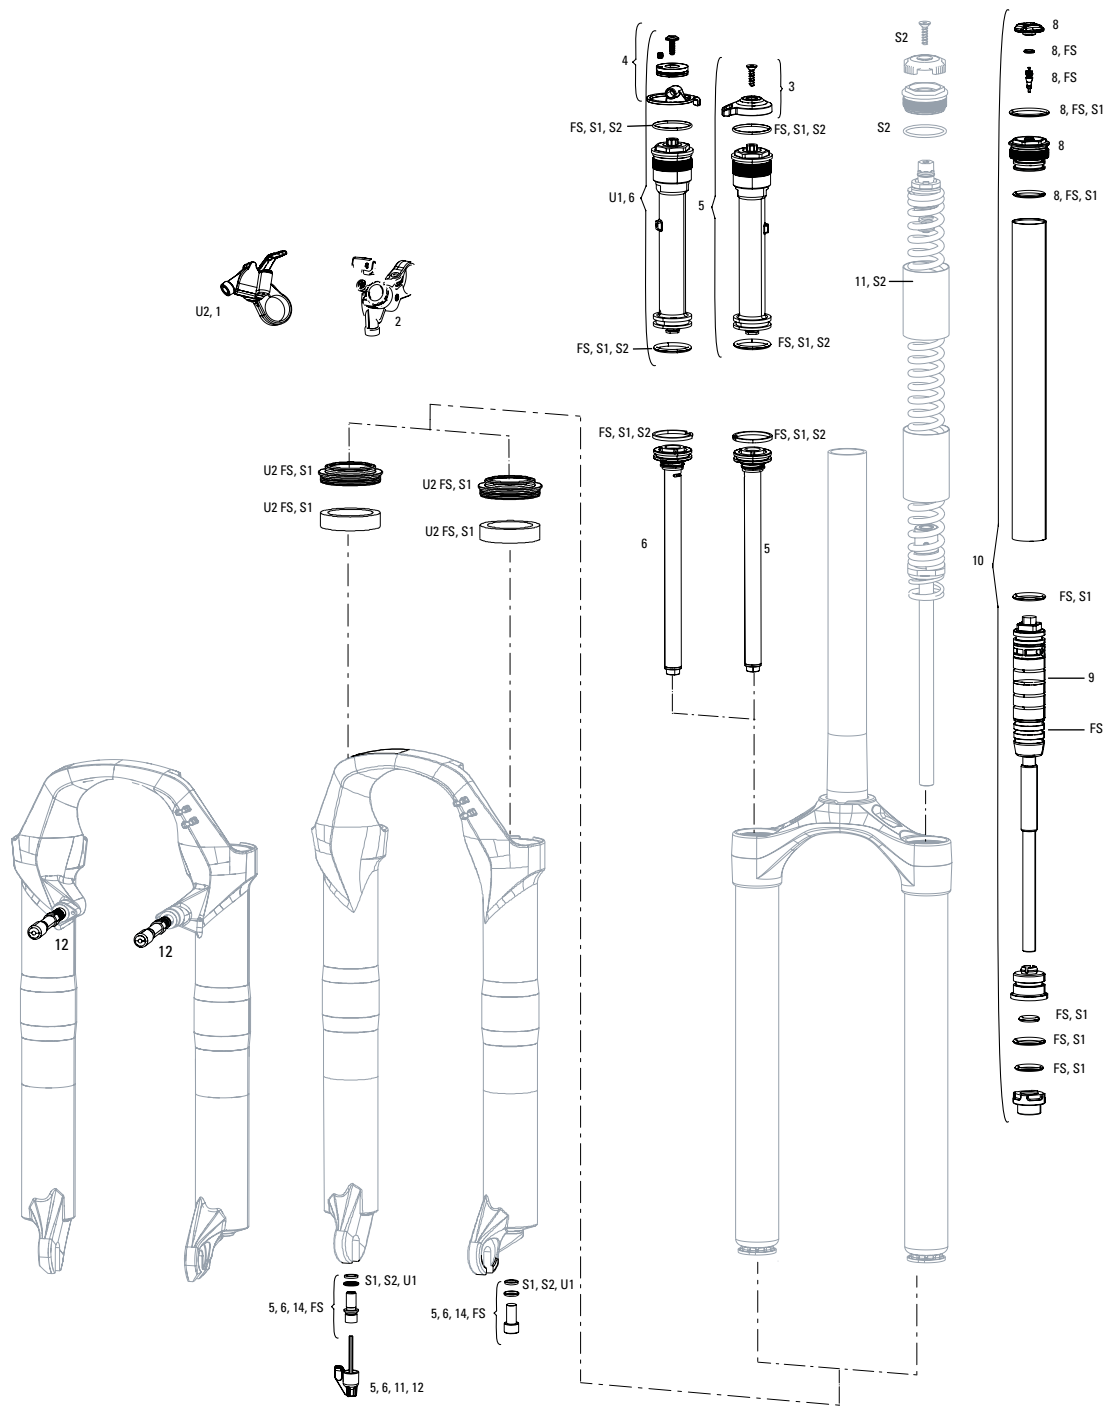

Note:

1. Full service kits include replaceable o-rings, glide rings, retaining rings, crush washers, crush washer retainers and shaft bolts/nuts. Not all service parts are pictured. All basic service kits include the following replaceable wear items: o-rings, glide rings, dust seals, and foam rings.

2. Convert from Crown Adjust to Remote Adjust: Remote compression damper requires remote compression adjuster spool, cable clamp and remote lever assembly.