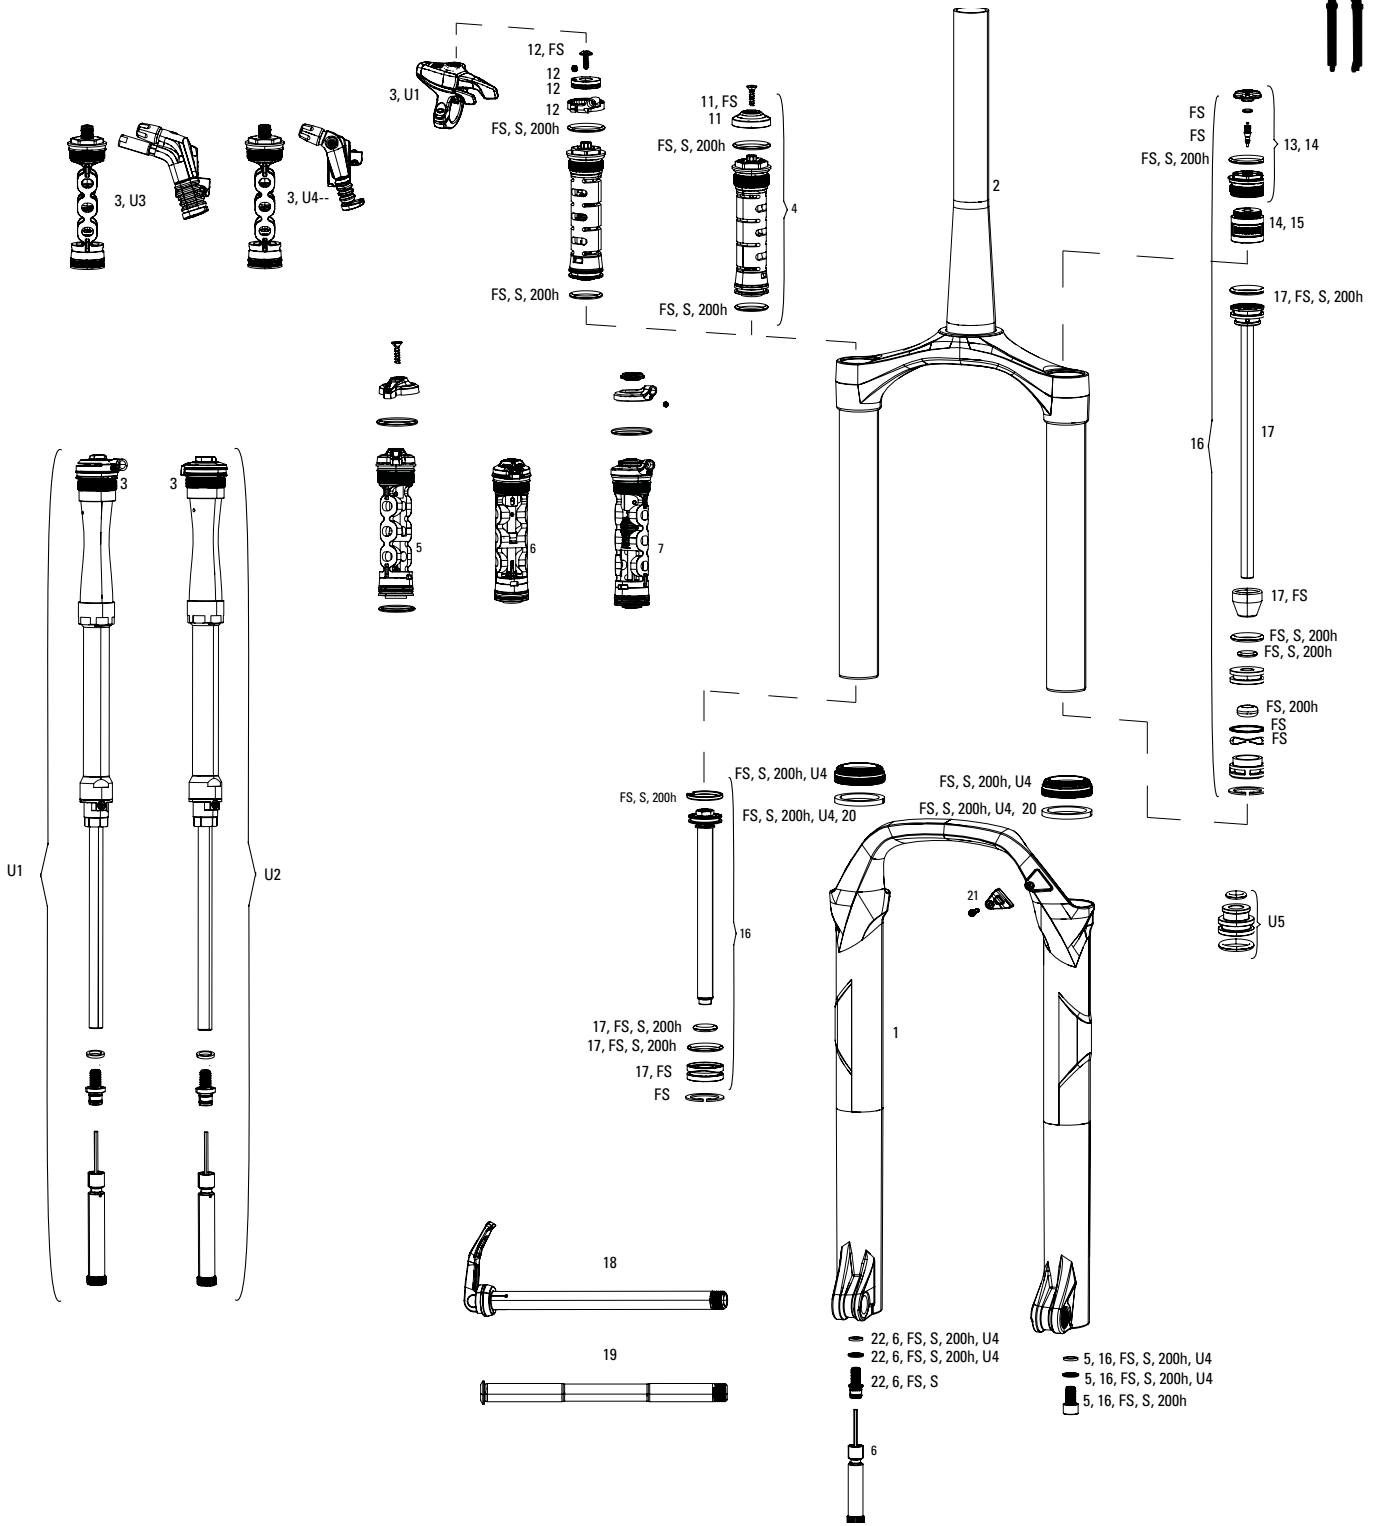

BLUTO A1-A4 (2015-2021)

Notes:

1. Full service kits include replaceable o-rings, glide rings, retaining rings, crush washers, crush washer retainers and shaft bolts/nuts. All air service kits include replacement schrader valve cores. Not all service parts are pictured. All basic service kits include the following replaceable wear items: o-rings, glide rings, dust seals, and foam rings.
2. Rebound damper and spring shaft kits include crush washers, crush washer retainers and shaft bolts, as well as upper tube retaining rings and rebound adjuster knob.
3. Convert from Crown Adjust to Remote Adjust: Use remote upgrade kit.
4. Decal pages can be found in back of the catalog.