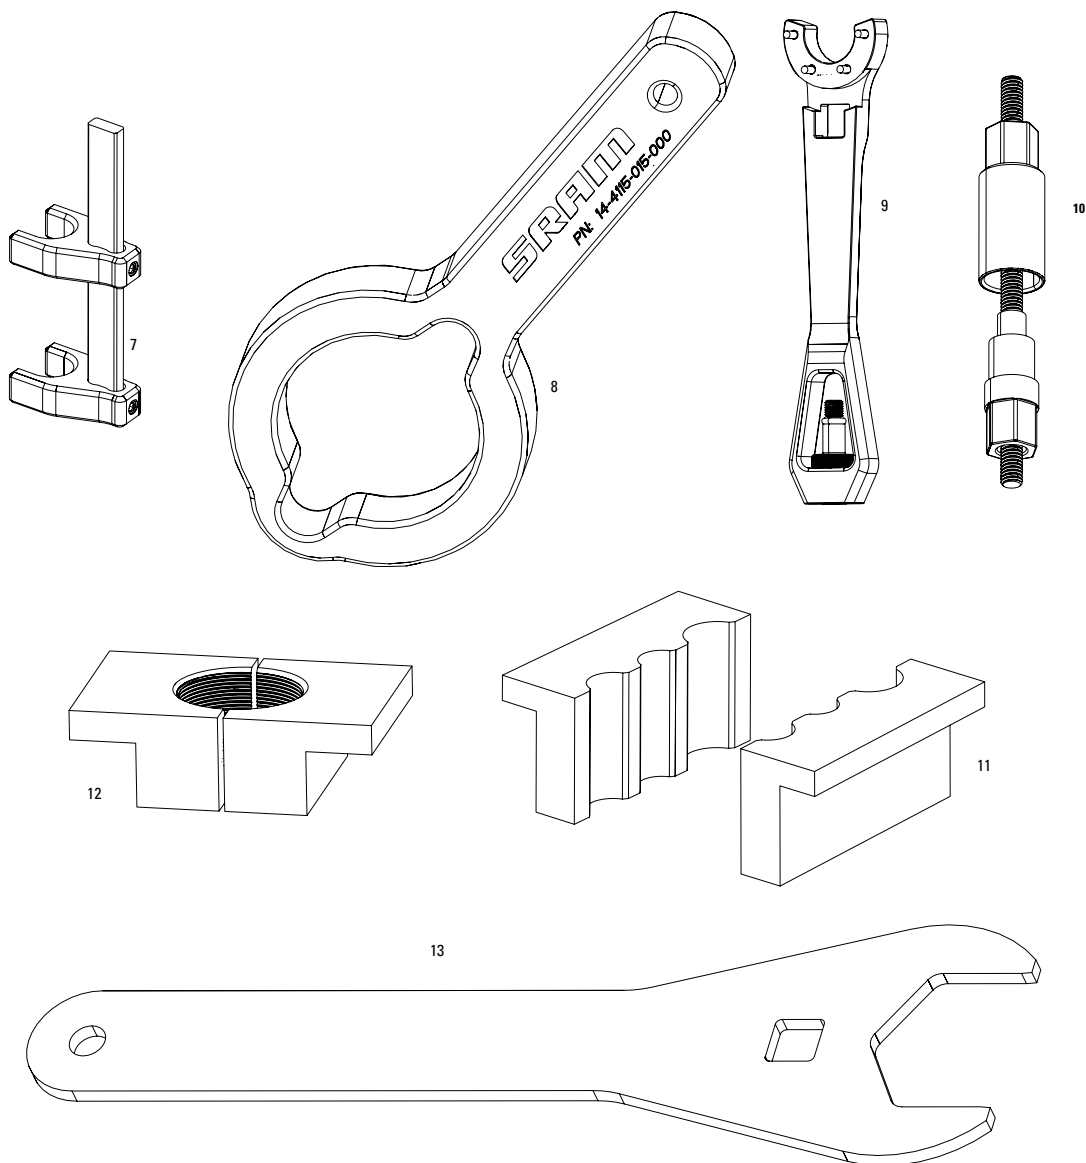

VIVID AIR B1-B2 (2014-2020)

Note:

1. Vivid air can wrench is required for air can removal. Vivid 31mm wrench is required for reservoir removal.
2. Use '1/2"x1/2" Rear Shock Bushing/Mount Hardware Tool' to remove and install eyelet bushing and mounting hardware.
3. All Air Can assemblies are fully assembled.