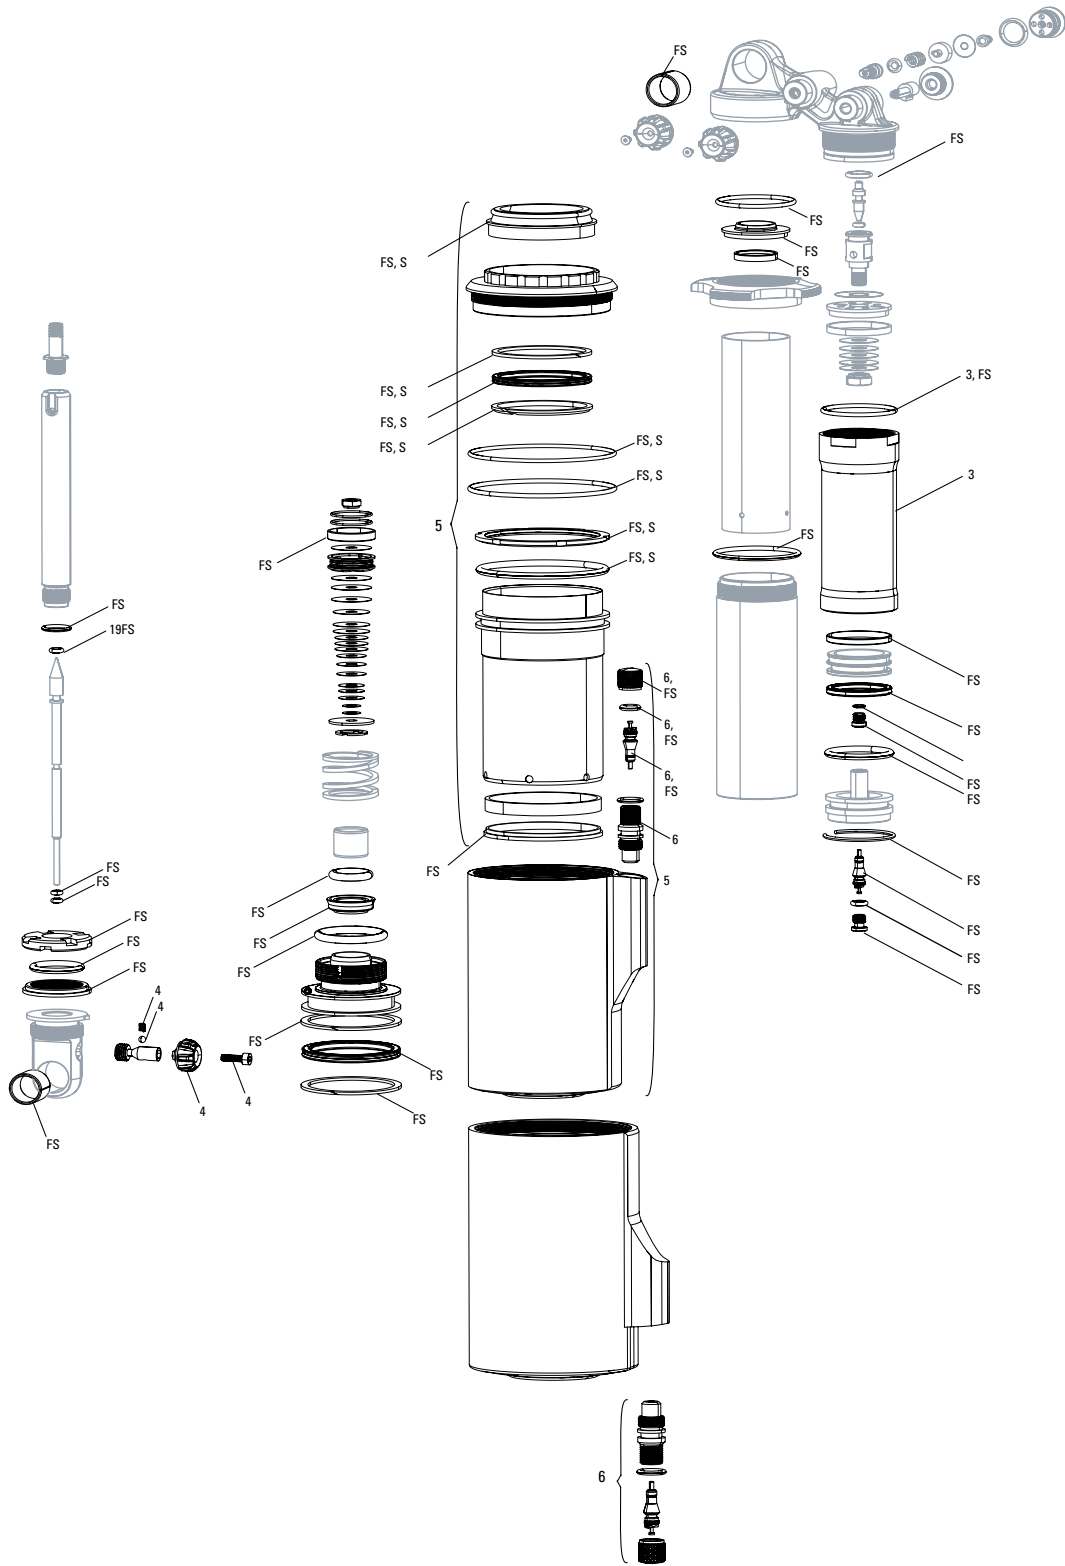

VIVID AIR B1-B2 (2014-2020)

Note:

1. Vivid air can wrench is required for air can removal. Vivid 31mm wrench is required for reservoir removal.
2. Use '1/2"x1/2" Rear Shock Bushing/Mount Hardware Tool' to remove and install eyelet bushing and mounting hardware.
3. All Air Can assemblies are fully assembled.