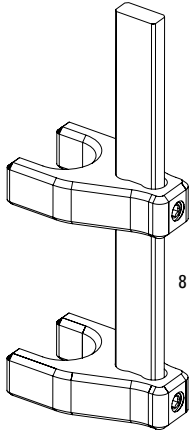

VIVID COIL B1-B3 (2014-2020)

Note:

1. Not all service parts may be visible in exploded views. Vivid Service Kit includes all o-rings, seals, glide rings, ball bearings, and detent springs.
2. Eyelet/Shaft/Sealhead assembly (item 1) does not include spring retainer.
3. Use '1/2"x1/2" Rear Shock Bushing/Mount Hardware Tool' to remove and install eyelet bushing and mounting hardware.