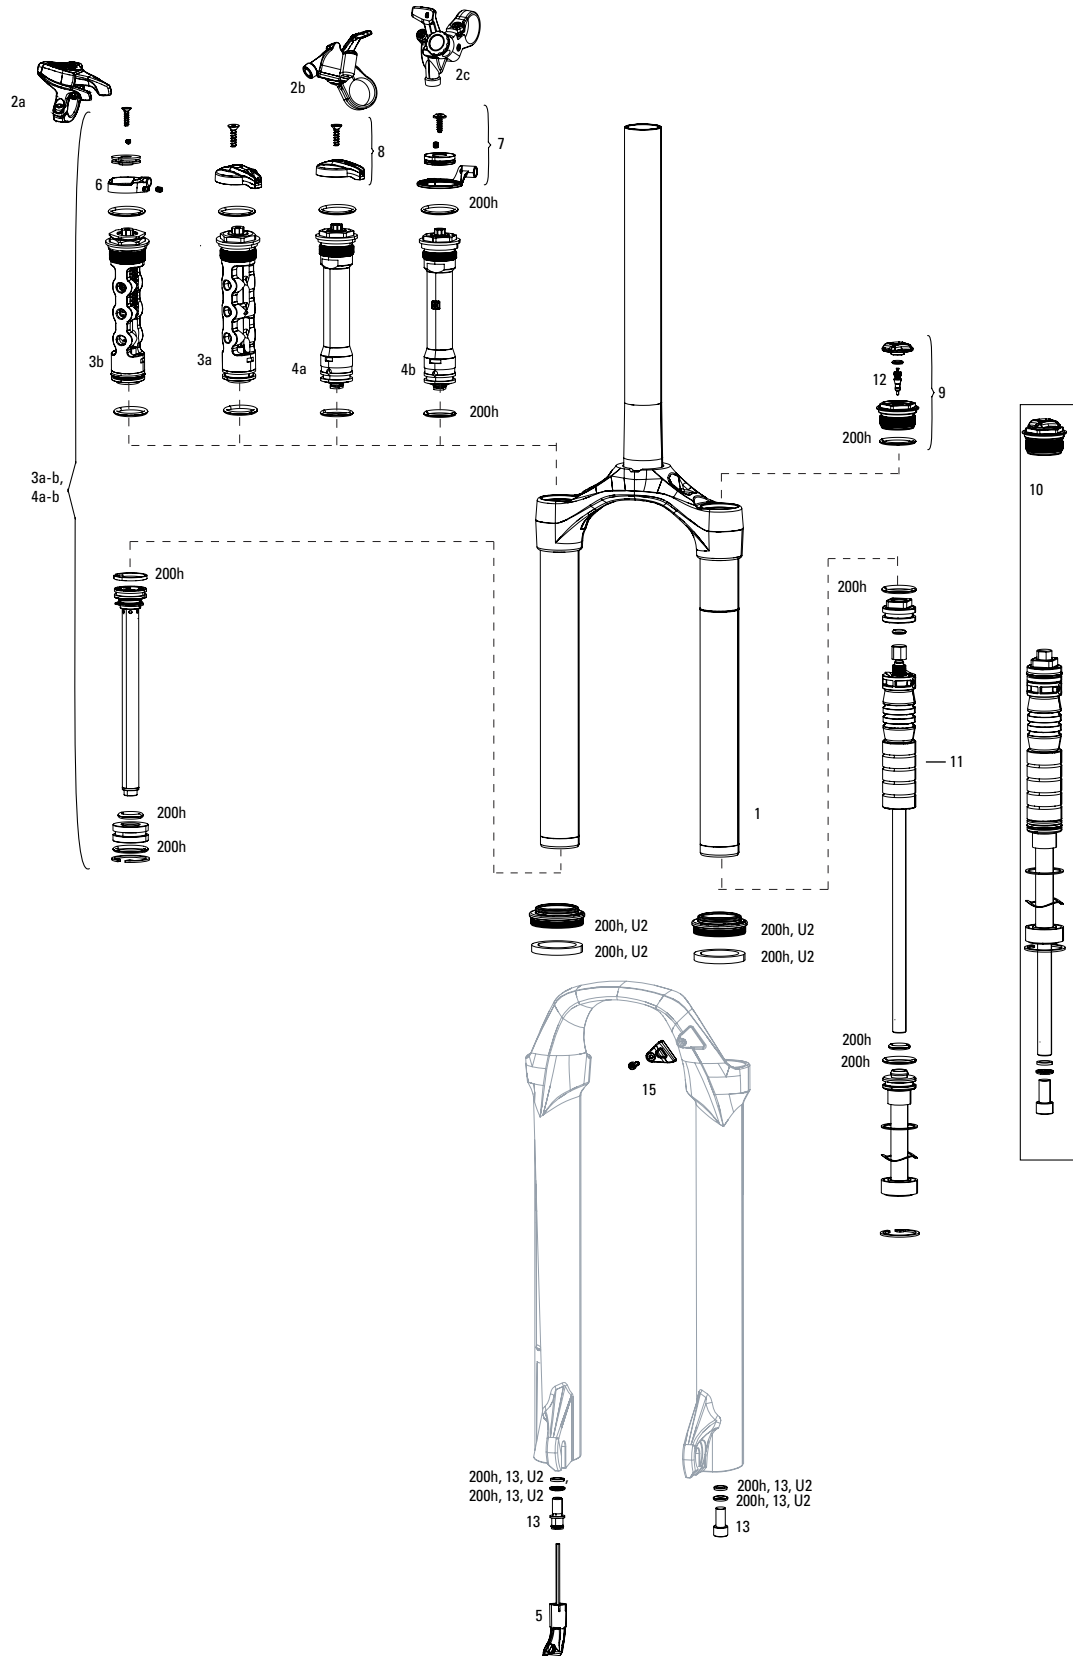

UPGRADES	
U	00.4318.045.000 FORK DUST WIPER UPGRADE KIT - 30MM BLACK FLANGED LOW FRICTION SEALS (INCLUDES DUST WIPERS, 5MM & 10MM FOAM RINGS) - XC30/30GOLD/30SILVER/PARAGON/PSYLO/DUKE
SERVICE	
200h	00.4315.032.649 200 HOUR/1 YEAR SERVICE KIT (INCLUDES DUST SEALS, FOAM RINGS, O-RING SEALS) - 30 GOLD AND SILVER (2018+)
DAMPER INTERNALS	
1	11.4018.033.002 FORK REBOUND DAMPER KNOB KIT - (INCLUDES ADJUSTER KNOB) 29" - XC30A1-A3/30 GOLD A1+/JUDY GOLD A1+/30 SILVER A1, SEKTOR SILVER A1+/RECON A1+
2	11.4308.848.000 REMOTE - POPLOC LEFT 17MM CABLE PULL - RL (PRE-2013) & ALL TK DAMPERS, (NOT COMPATIBLE WITH 2013+ MOCO)
2	11.4309.207.000 REMOTE - POPLOC RIGHT 17MM CABLE PULL - RL (PRE-2013) & ALL TK DAMPERS
na	11.4308.849.000 REMOTE - POPLOC LEFT ADJUSTABLE 17MM CABLE PULL (NOT COMPATIBLE WITH 2013+ MOCO RL) - RL (PRE-2013) & TK DAMPERS
na	11.4309.208.000 REMOTE - POPLOC RIGHT ADJUSTABLE 17MM CABLE PULL (NOT COMPATIBLE WITH 2013+ MOCO RL) - RL (PRE-2013) & TK DAMPERS
3	11.4015.536.010 FORK COMPRESSION DAMPER KNOB KIT - REMOTE 17MM (POPLOC, PRE-2013 PUSHLOC) (INCLUDES SPOOL & CLAMP)- XC30/30 GOLD/30 SILVER/JUDY SILVER (NONBOOST)/JUDY B1/JUDY GOLD (NON BOOST)
4	11.4015.461.050 FORK COMPRESSION DAMPER KNOB KIT - CROWN TURNKEY - RECON/SEKTOR/30 GOLD/30 SILVER/XC32/XC30 A1-A3
5a	11.4018.009.035 FORK DAMPER ASSEMBLY - REMOTE 17MM (POPLOC, PRE-2013 PUSHLOC) 26 29 100MM (INCLUDES RIGHT SIDE INTERNALS) - XC30 A1-A3/30 SILVER A1
5a	11.4018.009.037 FORK DAMPER ASSEMBLY - REMOTE 17MM (POPLOC, PRE-2013 PUSHLOC) 27.5 80-100MM (INCLUDES RIGHT SIDE INTERNALS) - XC30 A1-A3/30 SILVER A1
5a	11.4018.009.064 FORK DAMPER ASSEMBLY - REMOTE 17MM (POPLOC, PRE-2013 PUSHLOC) TURNKEY 26 SOLO AIR 80-100 (INCLUDES RIGHT SIDE INTERNALS) - XC30 A1
5b	11.4018.009.034 FORK DAMPER ASSEMBLY - CROWN TURNKEY 26/29 100MM (INCLUDES RIGHT SIDE INTERNALS) - XC30 A1-A3/30 SILVER A1
5b	11.4018.009.036 FORK DAMPER ASSEMBLY - CROWN TURNKEY 27.5 80-100 (INCLUDES RIGHT SIDE INTERNALS) - XC30 A1-A3/30 SILVER A1
5b	11.4018.009.063 FORK DAMPER ASSEMBLY - CROWN TURNKEY 26 SOLO AIR 80-100 CROWN ADJUST (INCLUDES RIGHT SIDE INTERNALS) - XC30 A1
SPRING INTERNALS	
6	11.4015.538.010 FORK SPRING COIL - X-SOFT (SILVER) 100MM-26 (INCLUDES TOP CAP & ADJUSTER KNOB) - XC30 A1-A3/30 SILVER A1-A2
6	11.4015.538.020 FORK SPRING COIL - SOFT (YELLOW) 100MM-26 (INCLUDES TOP CAP & ADJUSTER KNOB) - XC30 A1-A3/30 SILVER A1-A2-A2
6	11.4015.538.040 FORK SPRING COIL - FIRM (BLUE) 100MM-26 (INCLUDES TOP CAP & ADJUSTER KNOB) - XC30 A1-A3/30 SILVER A1-A2
6	11.4015.538.050 FORK SPRING COIL - X-FIRM (BLACK) 100MM-26 (INCLUDES TOP CAP & ADJUSTER KNOB) - XC30 A1-A3/30 SILVER A1-A2
6	11.4018.010.092 FORK SPRING COIL - X-SOFT (SILVER) 100MM-XC30 27.5 A1-A3/30SILVER 27.5/29 A1
6	11.4018.010.096 FORK SPRING COIL - X-FIRM (BLACK) 100MM-27 100MM - XC30 27.5 A1-A3/30 SILVER 27.5/29 A1
7	11.4018.010.097 FORK SPRING SOLO AIR ASSEMBLY - 100MM-27.5 (INCLUDES TOP CAP, AIR PISTON, SHAFT BOLT)- XC3027.5 A1-A3/30 SILVER 27.5/29 A1
7	11.4018.010.149 FORK SPRING SOLO AIR ASSEMBLY - 80MM-27.5/29 (INCLUDES TOP CAP, AIR PISTON, SHAFT BOLT) - XC30 A1-A3/30 SILVER A1-A2
8	11.4018.034.000 FORK SPRING TRAVEL SPACERS - SOLO AIR (USED TO CHANGE TRAVEL) - RECON/RECON BOOST, 30 GOLD/SILVER, XC 32/30, PARAGON, SEKTOR SILVER, 35G/JUDY G
9	11.4309.336.000 FORK SPRING COIL ISOLATOR KIT - (INCLUDES 3 HEAT-SHRINK COIL TUBES) REDUCES NOISE AND CHATTER
ns	11.4018.010.098 FORK SPRING SOLO AIR ASSEMBLY - 120MM-27.5 (INCLUDES TOP CAP, AIR PISTON, SHAFT BOLT)- XC30 27.5 A1-A3/30 SILVER 27.5/29 A1
ns	11.4018.010.151 FORK SPRING SOLO AIR ASSEMBLY - 100MM-26 (INCLUDES TOP CAP, AIR PISTON, SHAFT BOLT) - XC30 A1-A3/30 SILVER A1-A2
SPARES	
10	11.4307.469.000 FORK BRAKE POST KIT - STEEL (QTY 2)
11	11.4018.028.006 FORK DUST WIPER KIT - 30MM BLACK (INCLUDES FLANGED DUST WIPERS & 5MM FOAM RINGS) - XC30/30GOLD/30 SILVER/PARAGON
12	11.4015.534.010 FORK HOSE CLAMP - PIKE/LYRIK/YARI/SID/REVELATION/BOXXER/XC30/30G/30S/RECON/SEKTOR/BLUTO/REBA/35G/35S
13	11.4310.465.000 FORK SHAFT FASTENER KIT - (INCLUDES SHAFT BOLTS & CRUSH WASHERS)
bulk	11.4015.259.000 FORK CRUSH WASHERS - 8MM (QTY 50)
bulk	11.4015.260.000 FORK CRUSH WASHER RETAINER - 8MM (QTY 50)
bulk	11.4018.028.007 FORK DUST WIPER KIT - 30MM BLACK (INCLUDES FLANGED DUST WIPERS) (QTY 20) - XC30/30 GOLD/30 SILVER/PARAGON
bulk	11.4018.028.008 FORK FOAM RING KIT - 30MM X 5MM (QTY 20) - XC30/30 GOLD/30 SILVER
TOOLS/GREASE/FLUIDS	
ns	00.4318.030.000 FORK LOWER LEG DUST SEAL INSTALLATION TOOL 30MM (FOR FLANGELESS AND FLANGED DUST SEALS)
ns	00.4315.023.010 HIGH-PRESSURE FORK/SHOCK PUMP (300 PSI MAX) ROCKSHOX
ns	00.4315.022.010 REAR SHOCK SCHRADER VALVE REMOVAL TOOL ROCKSHOX
ns	11.4315.021.020 ROCKSHOX SUSPENSION OIL, 5WT, 120ML BOTTLE - FORK DAMPER
ns	11.4015.354.010 ROCKSHOX SUSPENSION OIL, 5WT, 1 LITER BOTTLE - FORK DAMPER
ns	11.4315.021.040 ROCKSHOX SUSPENSION OIL, 15WT, 120ML BOTTLE - LOWER LEGS
ns	11.4015.354.030 ROCKSHOX SUSPENSION OIL, 15WT, 1 LITER BOTTLE - LOWER LEGS
ns	00.4318.008.000 GREASE SRAM BUTTER 20ML SYRINGE, FRICTION REDUCING GREASE BYSLICKOLEUM - DOUBLE TIME HUB PAWLS, FORKS & REVERB SERVICE
ns	00.4318.008.001 GREASE SRAM BUTTER 10Z CONTAINER, FRICTION REDUCING GREASE BY SLICKOLEUM - DOUBLE TIME HUB PAWLS, FORKS & REVERB SERVICE

30 GOLD TK/RL A1-A2 (2016-2020)

Note:

1. 200H service kits include replaceable o-rings, glide rings, crush washers, crush washer retainers and wiper seals.
2. Decal and Maxle pages can be found in back of the catalog.