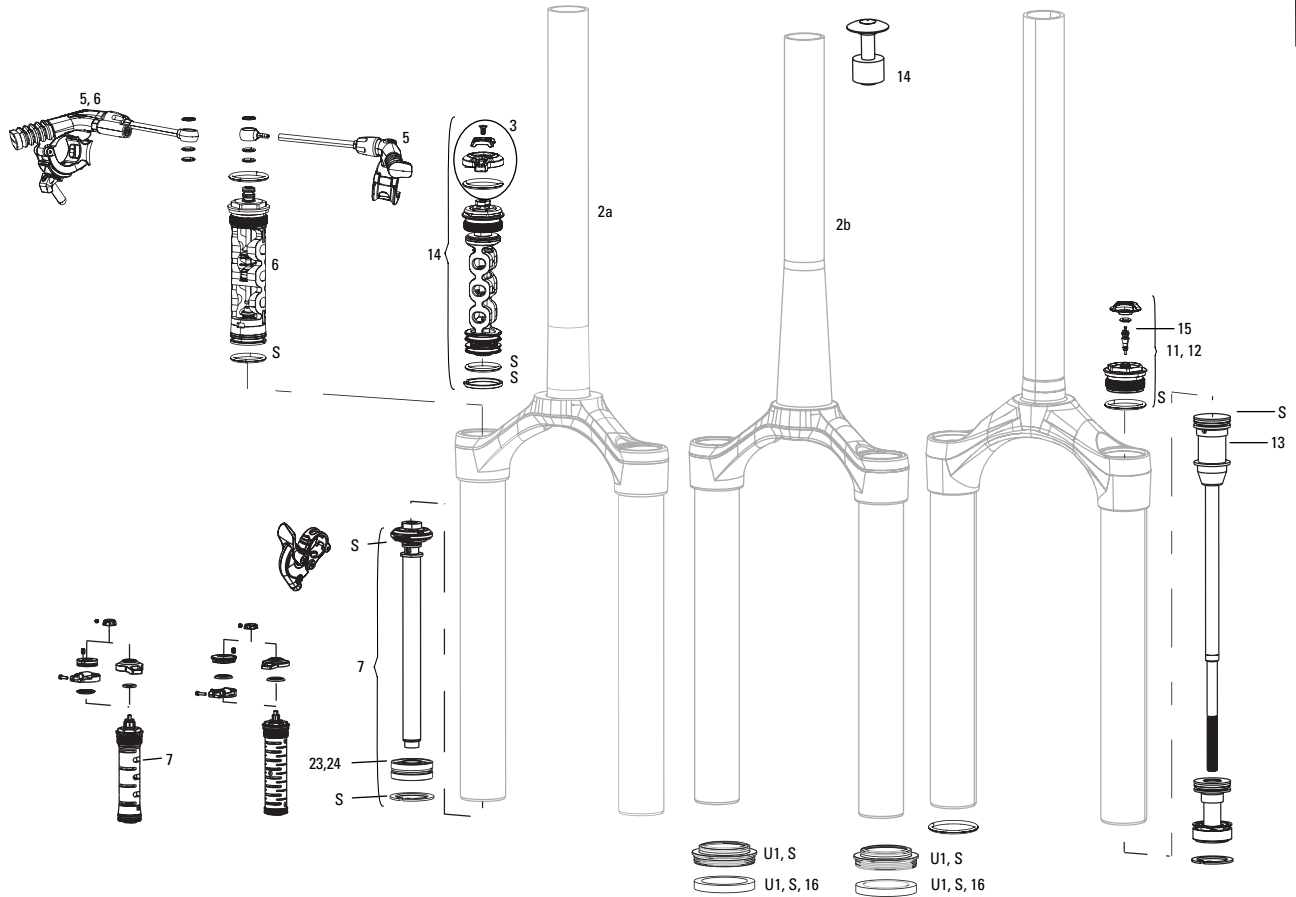

SID A - DUAL AIR 80MM/100MM (2008-2014)

Note:

1. Full service kits include replaceable o-rings, glide rings, retaining rings, crush washers, crush washer retainers and shaft bolts/nuts. All air service kits include replacement schrader valve cores. Not all service parts are pictured. All basic service kits include the following replaceable wear items: o-rings, glide rings, dust seals, and foam rings.
2. Rebound damper and spring shaft kits include crush washers, crush washer retainers and shaft bolts, as well as upper tube retaining rings and rebound adjuster knob.
3. Solo Air internals, Solo Air CSU and SID B lower legs are NOT compatible with SID A. Use only Dual Air internals, Dual Air CSU and SID A lower legs.
4. 2013-2014 SID WC and XXWC 1 1/8" feature Dual Air and are not compatible with Solo Air.
5. SID A: upper tube inner diameter = 27.8mm. SID B: upper tube inner diameter = 28.2mm
6. Maximum fork travel = 100mm. Upper tube gradient includes ONLY 100mm and 80mm.
  - Internals and chassis parts designed for SIDB (120mm max travel) are NOT compatible.
  - Please note kit description travel specifications before ordering.
7. Decal and Maxle pages can be found in back of the catalog.