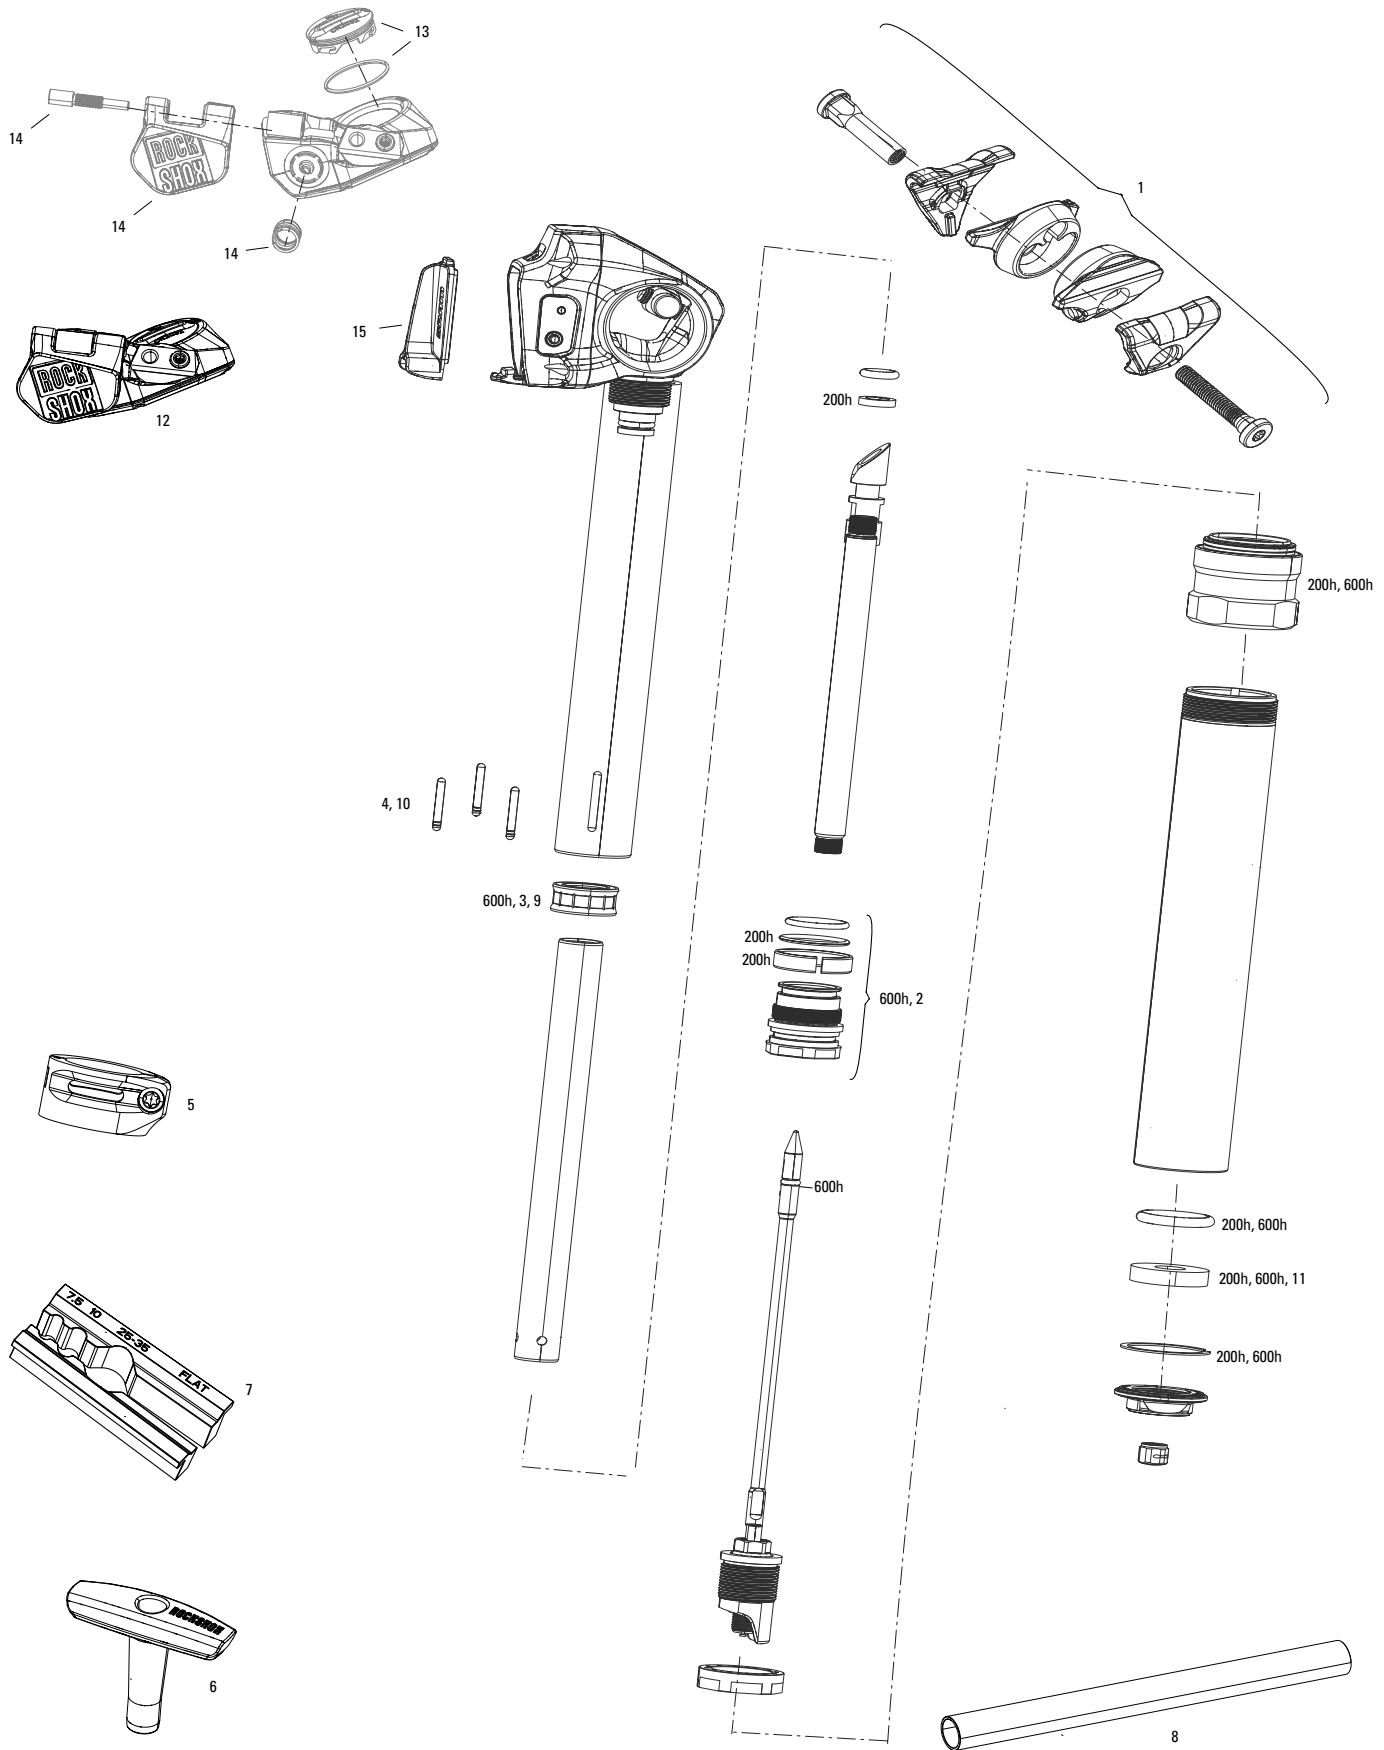

REVERB AXS A1 (2020-2021)

Note:
1. Reverb AXS uses Serene Fluid

REVERB AXS A1 (2020-2021)

SERVICE

200h	11.6818.051.000	SEATPOST SERVICE KIT - 200 HOUR/1 YEAR SERVICE (INCLUDES FOAM RING, TOPCAP ASSEMBLY, INNER SEALHEAD BUSHING, & O-RINGS) - REVERB AXS
600h	11.6818.051.001	SEATPOST SERVICE KIT - 600 HOUR/3 YEAR SERVICE (INCLUDES IFP, SEALHEAD ASSEMBLY, AND TOPCAP ASSEMBLY; REQUIRES OIL HEIGHT TOOL & IFP HEIGHT TOOL) REVERB AXS

SPARES

1	11.6818.054.000	SEATPOST POST CLAMP KIT - (INCLUDES CLAMP, NUTS & BOLTS) - REVERB AXS A1 (2020)
2	11.6818.033.000	SEATPOST INNER SEALHEAD - (CONTAINS SEALHEAD WITH BUSHINGS, O-RINGS, WIPER SEAL, RETAINING RING) - REVERB STEALTH B1(2017), REVERB AXS (2020+)
3	11.6818.053.000	SEATPOST IFP - GREY (INTERNAL FLOATING PISTON (QTY 1) - REVERB/REVERB STEALTH A1-C1, REVERB AXS A1
4	11.6818.037.000	SEATPOST BRASS KEYS - SIZE 0 (QTY 3) - REVERB/REVERB STEALTH A1- B1, REVERB AXS (2020+)
4	11.6818.037.001	SEATPOST BRASS KEYS - SIZE 3 (QTY 3) - REVERB/REVERB STEALTH A1- B1, REVERB AXS (2020+)
4	11.6818.037.002	SEATPOST BRASS KEYS - SIZE 4 (QTY 3) - REVERB/REVERB STEALTH A1- B1, REVERB AXS (2020+)
4	11.6818.037.003	SEATPOST BRASS KEYS - SIZE 5 (QTY 3) - REVERB/REVERB STEALTH A1- B1, REVERB AXS (2020+)
4	11.6818.037.004	SEATPOST BRASS KEYS - SIZE 6 (QTY 3) - REVERB/REVERB STEALTH A1- B1, REVERB AXS (2020+)
5	00.6818.006.000	REVERB ENDURO HEIGHT COLLAR SILVER

TOOLS/GREASE/FLUIDS

ns	00.4318.008.002	GREASE ROCKSHOX DYNAMIC SEAL GREASE (PTFE) 1OZ - RECOMMENDED FOR SERVICING REAR SHOCKS & FORKS
ns	00.4318.008.004	GREASE ROCKSHOX DYNAMIC SEAL GREASE 500ML - RECOMMENDED FOR SERVICING REAR SHOCKS & FORKS
ns	11.4115.094.050	MAXIMA SEAT POST FLUID SERENE, 16 OZ BOTTLE (REVERB POST ONLY, NOT FOR USE IN REMOTE) - REVERB POST C1/AXS
ns	00.4315.023.010	HIGH-PRESSURE FORK/SHOCK PUMP (300 PSI MAX) ROCKSHOX
ns	00.4315.022.010	REAR SHOCK SCHRADER VALVE REMOVAL TOOL ROCKSHOX
6	00.6818.044.000	SEATPOST VENT VALVE TOOL - REVERB AXS/REVERB C1
7	00.6818.045.000	SEATPOST VISE BLOCKS - 7.5MM,10MM, 25-35MM (USED FOR REVERB SERVICE) - REVERB AXS/REVERB A1-B1/REVERB STEALTH A2-C1
8	00.6818.043.000	SEATPOST IFP HEIGHT TOOL (210MM LENGTH) - REVERB AXS/REVERB A1-B1/REVERB STEALTH A2-C1

TACKLEBOX AND BULK SPARES

9	11.6818.053.001	SEATPOST IFP - GREY (INTERNAL FLOATING PISTON (QTY 10) - REVERB/REVERB STEALTH A1-C1, REVERB AXS A1
10	11.6818.035.000	SEATPOST BRASS KEYS - SIZE 0 (QTY 12) - REVERB/REVERB STEALTH A1- B1, REVERB AXS (2020+)
10	11.6818.035.001	SEATPOST BRASS KEYS - SIZE 3 (QTY 12) - REVERB/REVERB STEALTH A1- B1, REVERB AXS (2020+)
10	11.6818.035.002	SEATPOST BRASS KEYS - SIZE 4 (QTY 12) - REVERB/REVERB STEALTH A1- B1, REVERB AXS (2020+)
10	11.6818.035.003	SEATPOST BRASS KEYS - SIZE 5 (QTY 12) - REVERB/REVERB STEALTH A1- B1, REVERB AXS (2020+)
10	11.6818.035.004	SEATPOST BRASS KEYS - SIZE 6 (QTY 12) - REVERB/REVERB STEALTH A1- B1, REVERB AXS (2020+)
11	11.6818.035.005	SEATPOST FOAM RING - (QTY 10) - REVERB/REVERB STEALTH A1- B1, REVERB AXS (2020+)

REMOTE