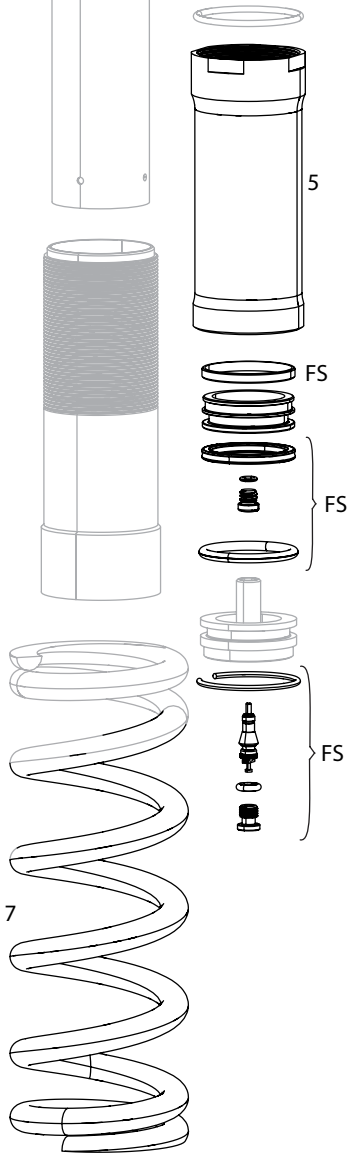

KAGE A1-A3 (2012-2018)

	SERVICE	
S1	11.4118.018.000	REAR SHOCK SERVICE KIT - GREEN SEALHEAD SCRAPER - KAGE (PRODUCED AFTER JAN 1ST 2013)
	SPARES	
1	11.4115.085.010	REAR SHOCK REBOUND KNOB KIT - 2011 VIVID/VIVID AIR/KAGE (NOT COMPATIBLE 2009-2010)
2	11.4115.013.000	REAR SHOCK EYELET BUSHING KIT -1/2"X1/2" (QTY 2)
	SERVICE	
S1	11.4118.018.000	REAR SHOCK SERVICE KIT - GREEN SEALHEAD SCRAPER - KAGE (PRODUCED AFTER JAN 1ST 2013)
	COIL SPRING	
4	00.4118.026.000	SPRING GREY VIVID/KAGE 300LB 200X51/57
4	00.4118.026.001	SPRING GREY VIVID/KAGE 350LB 200X51/57
4	00.4118.026.002	SPRING GREY VIVID/KAGE 400LB 200X51/57
4	00.4118.026.003	SPRING GREY VIVID/KAGE 450LB 200X51/57
4	00.4118.026.004	SPRING GREY VIVID/KAGE 500LB 200X51/57
4	00.4118.026.005	SPRING GREY VIVID/KAGE 550LB 200X51/57
4	00.4118.026.006	SPRING GREY VIVID/KAGE 600LB 200X51/57
4	00.4118.026.007	SPRING GREY VIVID/KAGE 650LB 200X51/57
4	00.4118.026.008	SPRING GREY VIVID/KAGE 250LB 216/222X70
4	00.4118.026.009	SPRING GREY VIVID/KAGE 300LB 216/222X70
4	00.4118.026.010	SPRING GREY VIVID/KAGE 350LB 216/222X70
4	00.4118.026.011	SPRING GREY VIVID/KAGE 400LB 216/222X70
4	00.4118.026.012	SPRING GREY VIVID/KAGE 450LB 216/222X70
4	00.4118.026.013	SPRING GREY VIVID/KAGE 500LB 216/222X70
4	00.4118.026.014	SPRING GREY VIVID/KAGE 550LB 216/222X70
4	00.4118.026.015	SPRING GREY VIVID/KAGE 600LB 216/222X70
4	00.4118.026.016	SPRING GREY VIVID/KAGE 650LB 216/222X70
4	00.4118.026.017	SPRING GREY VIVID/KAGE 200LB 240X76
4	00.4118.026.018	SPRING GREY VIVID/KAGE 250LB 240X76
4	00.4118.026.019	SPRING GREY VIVID/KAGE 300LB 240X76
4	00.4118.026.020	SPRING GREY VIVID/KAGE 350LB 240X76
4	00.4118.026.021	SPRING GREY VIVID/KAGE 400LB 240X76
4	00.4118.026.022	SPRING GREY VIVID/KAGE 450LB 240X76
4	00.4118.026.023	SPRING GREY VIVID/KAGE 500LB 240X76
4	00.4118.026.024	SPRING GREY VIVID/KAGE 550LB 240X76
4	00.4118.026.025	SPRING GREY VIVID/KAGE 600LB 240X76
4	00.4118.026.026	SPRING GREY VIVID/KAGE 200LB 267X89
4	00.4118.026.027	SPRING GREY VIVID/KAGE 250LB 267X89
4	00.4118.026.028	SPRING GREY VIVID/KAGE 300LB 267X89
4	00.4118.026.029	SPRING GREY VIVID/KAGE 350LB 267X89
4	00.4118.026.030	SPRING GREY VIVID/KAGE 400LB 267X89
4	00.4118.026.031	SPRING GREY VIVID/KAGE 450LB 267X89
4	00.4118.026.032	SPRING GREY VIVID/KAGE 500LB 267X89
4	00.4118.026.033	SPRING GREY VIVID/KAGE 550LB 267X89
	TOOLS/GREASE/FLUIDS	
5	00.4315.026.010	REAR SHOCK 1/2"X1/2" BUSHING TOOL (EYELET/SEALHEAD) ROCKSHOX
6	00.4115.154.020	REAR SHOCK VISE BLOCKS, 3 HOLE FOR ROCKSHOX MONARCH/VIVID/VIVID AIR/REVERB
7	00.4115.185.000	REAR SHOCK BODY VISE BLOCKS, (FOR SHOCK SERVICE) - KAGE/VIVID
ns	11.4115.094.030	MAXIMA SUSPENSION OIL PLUSH, 3WT 1 LITER BOTTLE - REAR SHOCK/CHARGER DAMPER
ns	00.4315.014.010	GREASE, PM600 MILITARY GREASE 140Z (FOR ORING SEALS)

VIVID COIL B1-B3 (2014-2020)