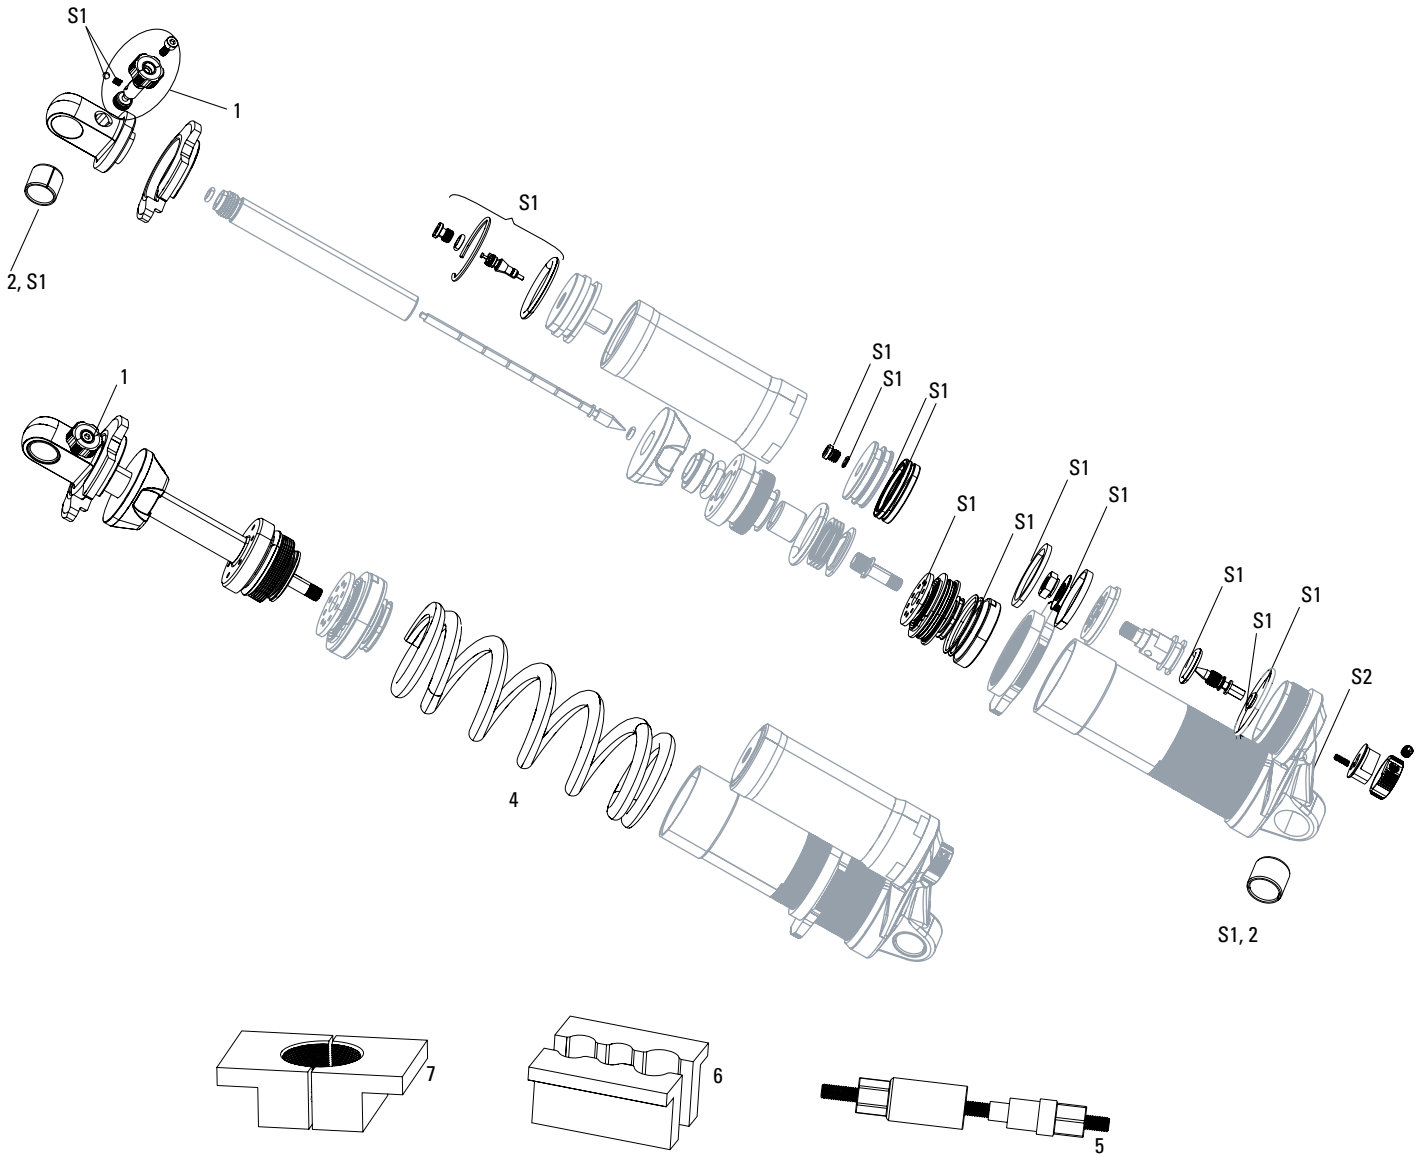

KAGE A1-A3 (2012-2018)

Note:

1. Not all service parts may be visible in exploded views. Kage Service Kit includes all o-rings, seals, glide rings, ball bearings, and detent springs.
2. Eyelet/Shaft/Sealhead assembly (item 1) does not include spring retainer.
3. Pre-2013 - If shaft / needle o-rings need to be replaced/serviced, must update to new improved Eyelet/Shaft/Sealhead assembly.
4. Kage rear shocks produced after 1 January 2013: If shaft / needle o-rings need to be replaced/serviced, must replace entire Eyelet/Shaft/Sealhead assembly.
5. Kage rear shocks produced after 1 January 2013: Feature a green sealhead scraper that is not compatible with Kage shocks produced before 1 January 2013.
6. Vivid spring is compatible with Kage. Vivid spring collar/retainer is not compatible with Kage.
7. Use 1/2"x1/2" Rear Shock Bushing/Mount Hardware Tool to remove and install eyelet bushing and mounting hardware.

SERVICE		
S1	11.4118.018.000	REAR SHOCK SERVICE KIT - GREEN SEALHEAD SCRAPER - KAGE (PRODUCED AFTER JAN 1ST 2013)
SPARES		
1	11.4115.085.010	REAR SHOCK REBOUND KNOB KIT - 2011 VIVID/VIVID AIR/KAGE (NOTCOMPATIBLE 2009-2010)
2	11.4115.013.000	REAR SHOCK EYELET BUSHING KIT -1/2"x1/2" (QTY 2)
3	11.4118.016.010	REAR SHOCK EYELET/SHAFT/SEALHEAD ASSEMBLY - 90 DEGREE REBOUND, 240X76 MEDIUM - KAGE RC (A1-A3/2012-2016)