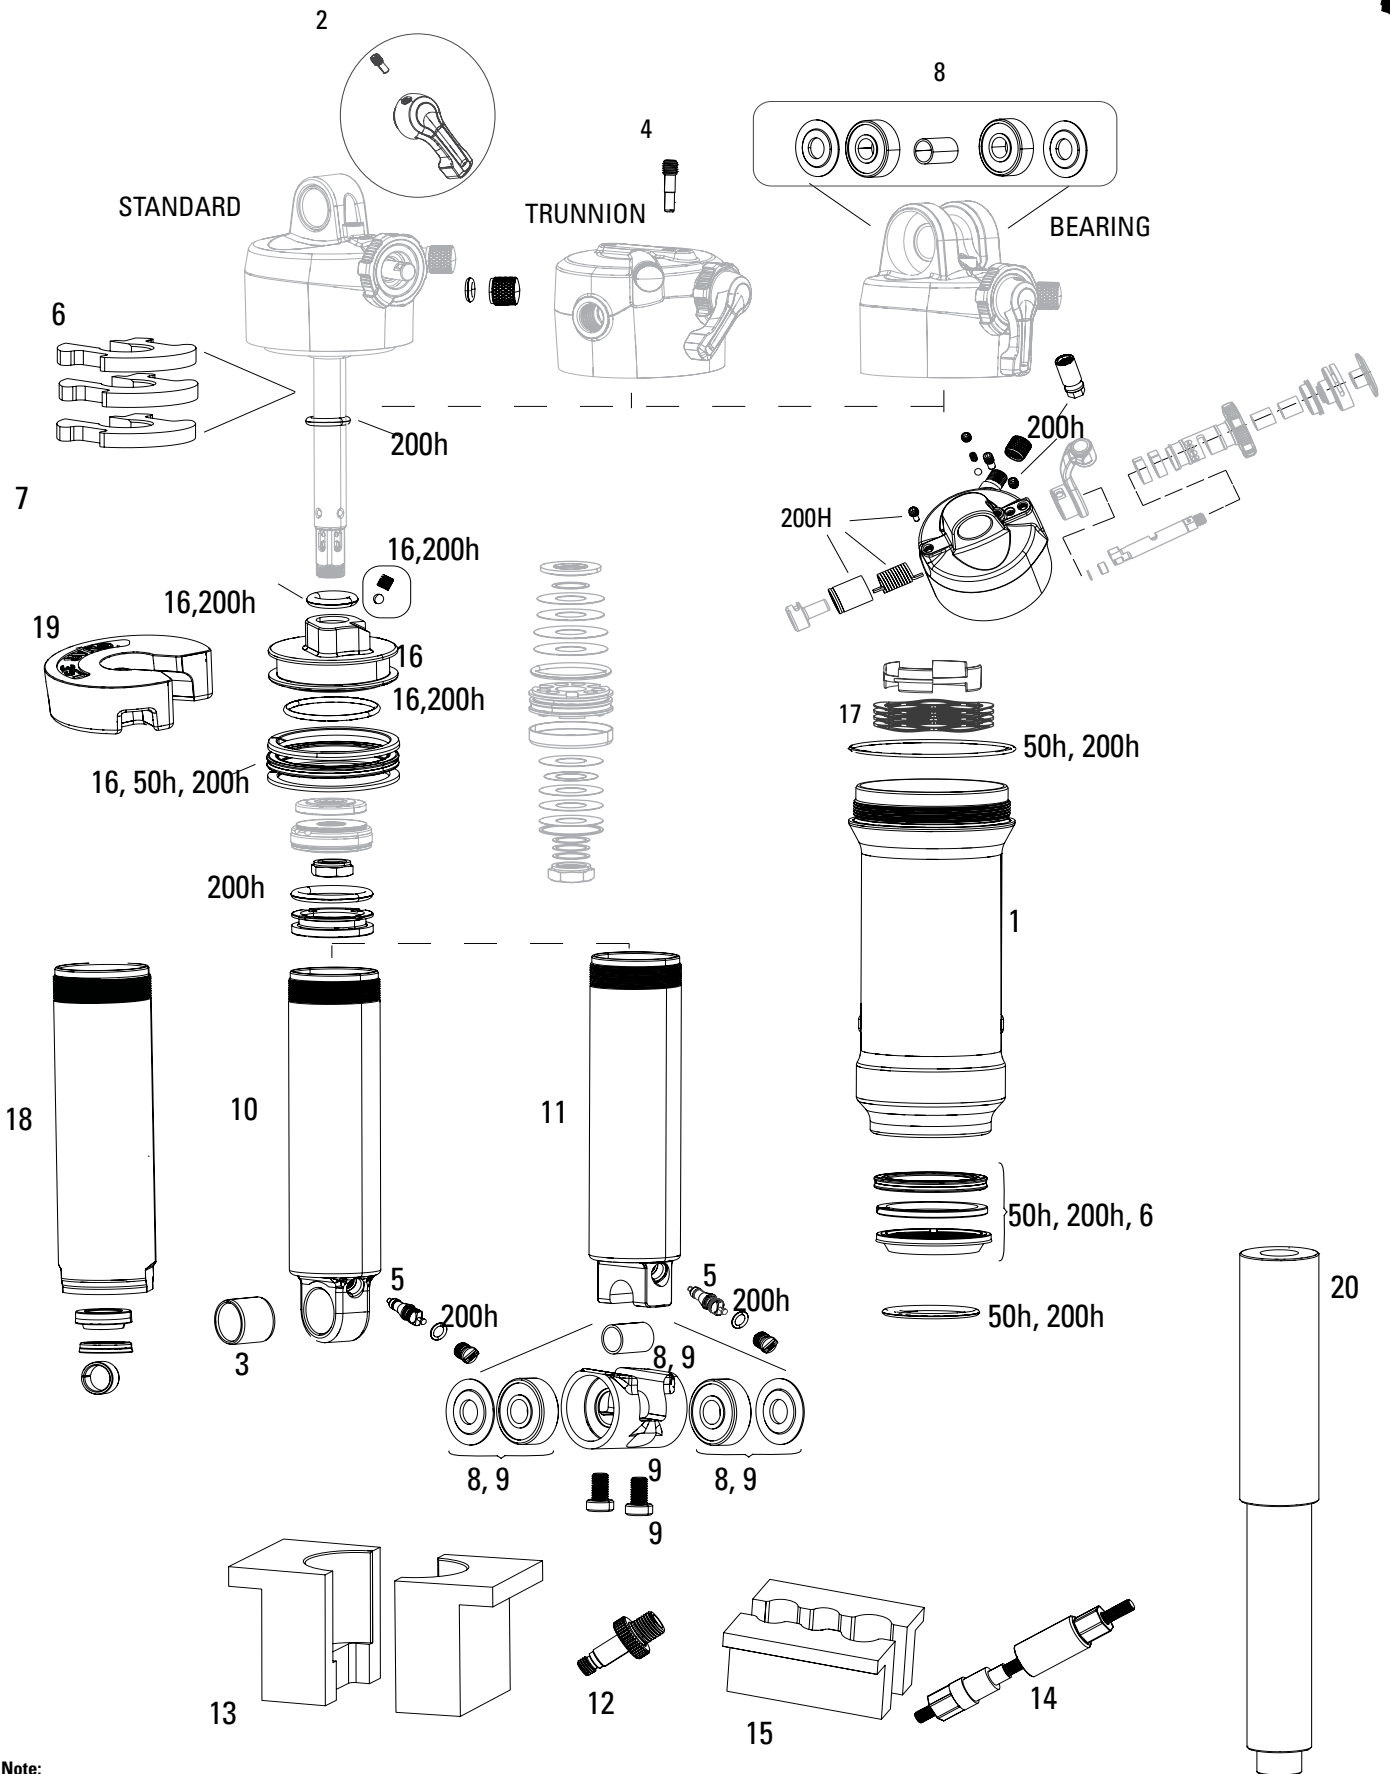

DELUXE A1-B2 (2017-2020)

Note:
1. The maximum volume of volume tokens is 3.

DELUXE A1-B2 (2017-2020)