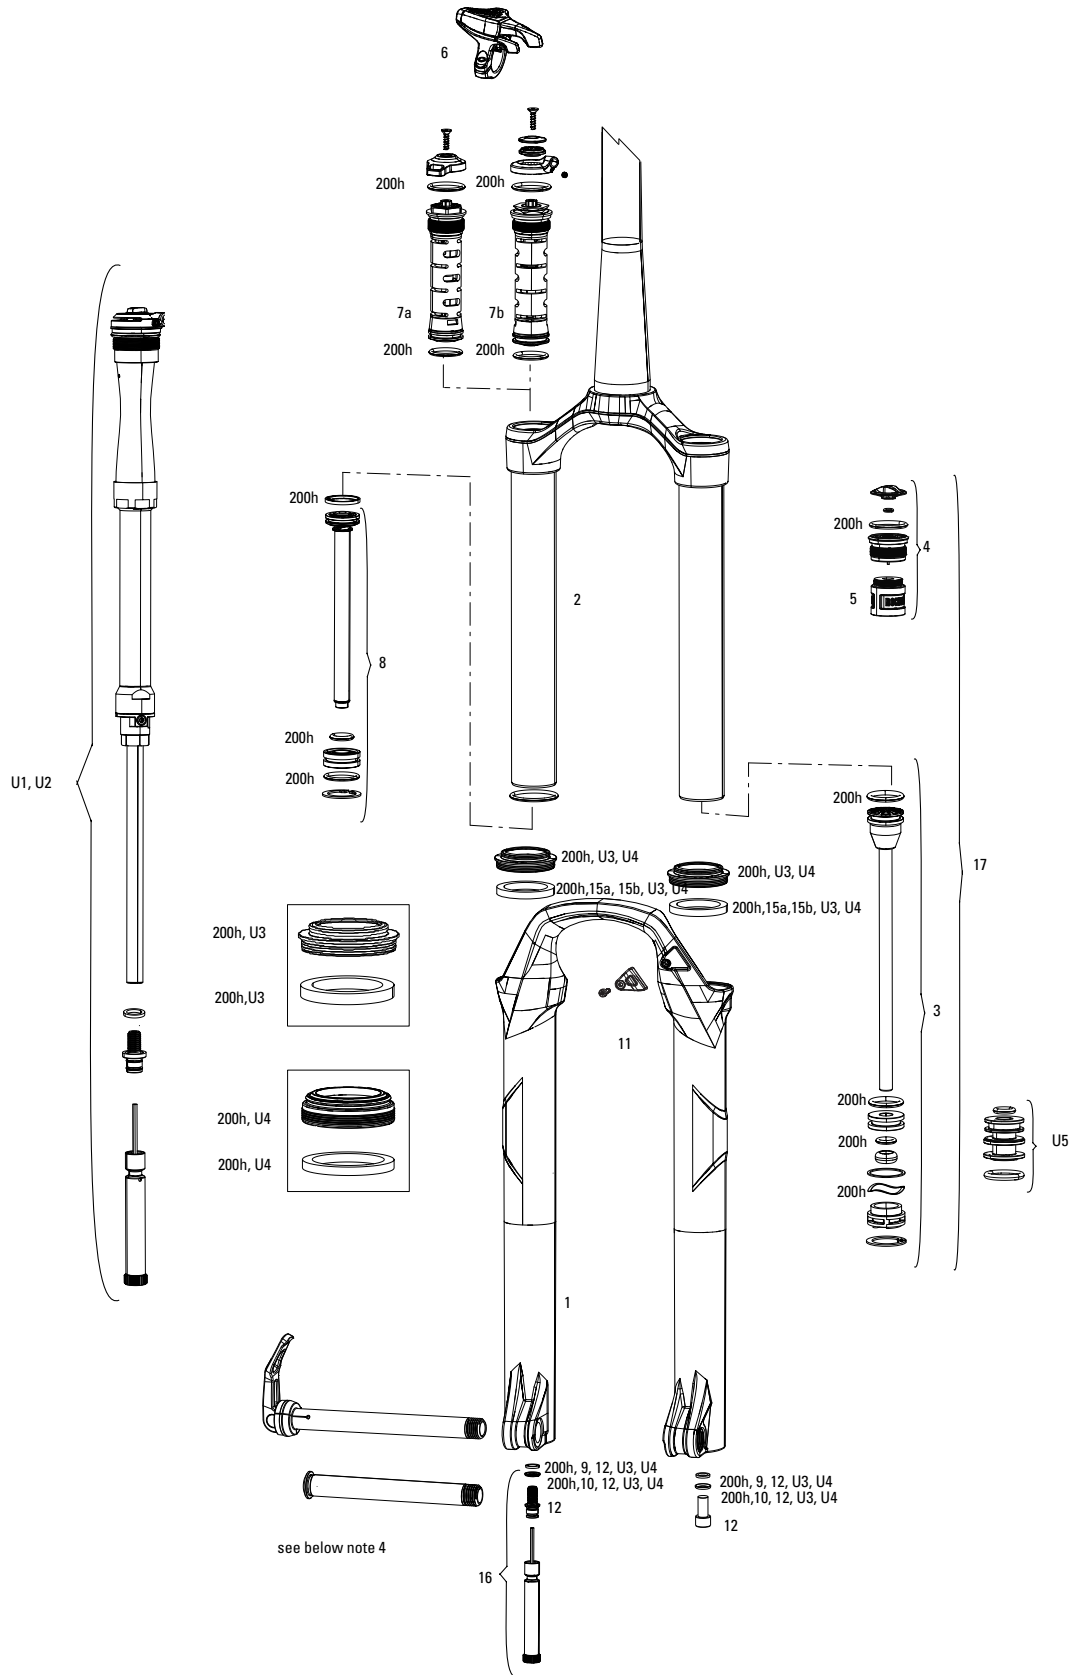

Note:

1. Convert from Crown Adjust to Remote Adjust: Remote compression damper requires remote compression adjuster spool, cable clamp and remote lever assembly.
2. Solo Air internals require Solo Air CSU; Solo Air internals are not compatible with Dual Air CSU. Dual Air internals require Dual Air CSU; Dual Air internals are not compatible with Solo Air CSU.
3. REBA chassis and internals may be travel-specific. See part kit descriptions for identification.
4. Decal and Maxle pages can be found in back of the catalog.
5. SID B1 / Reba A7 120mm max travel has 80mm to 120mm gradients