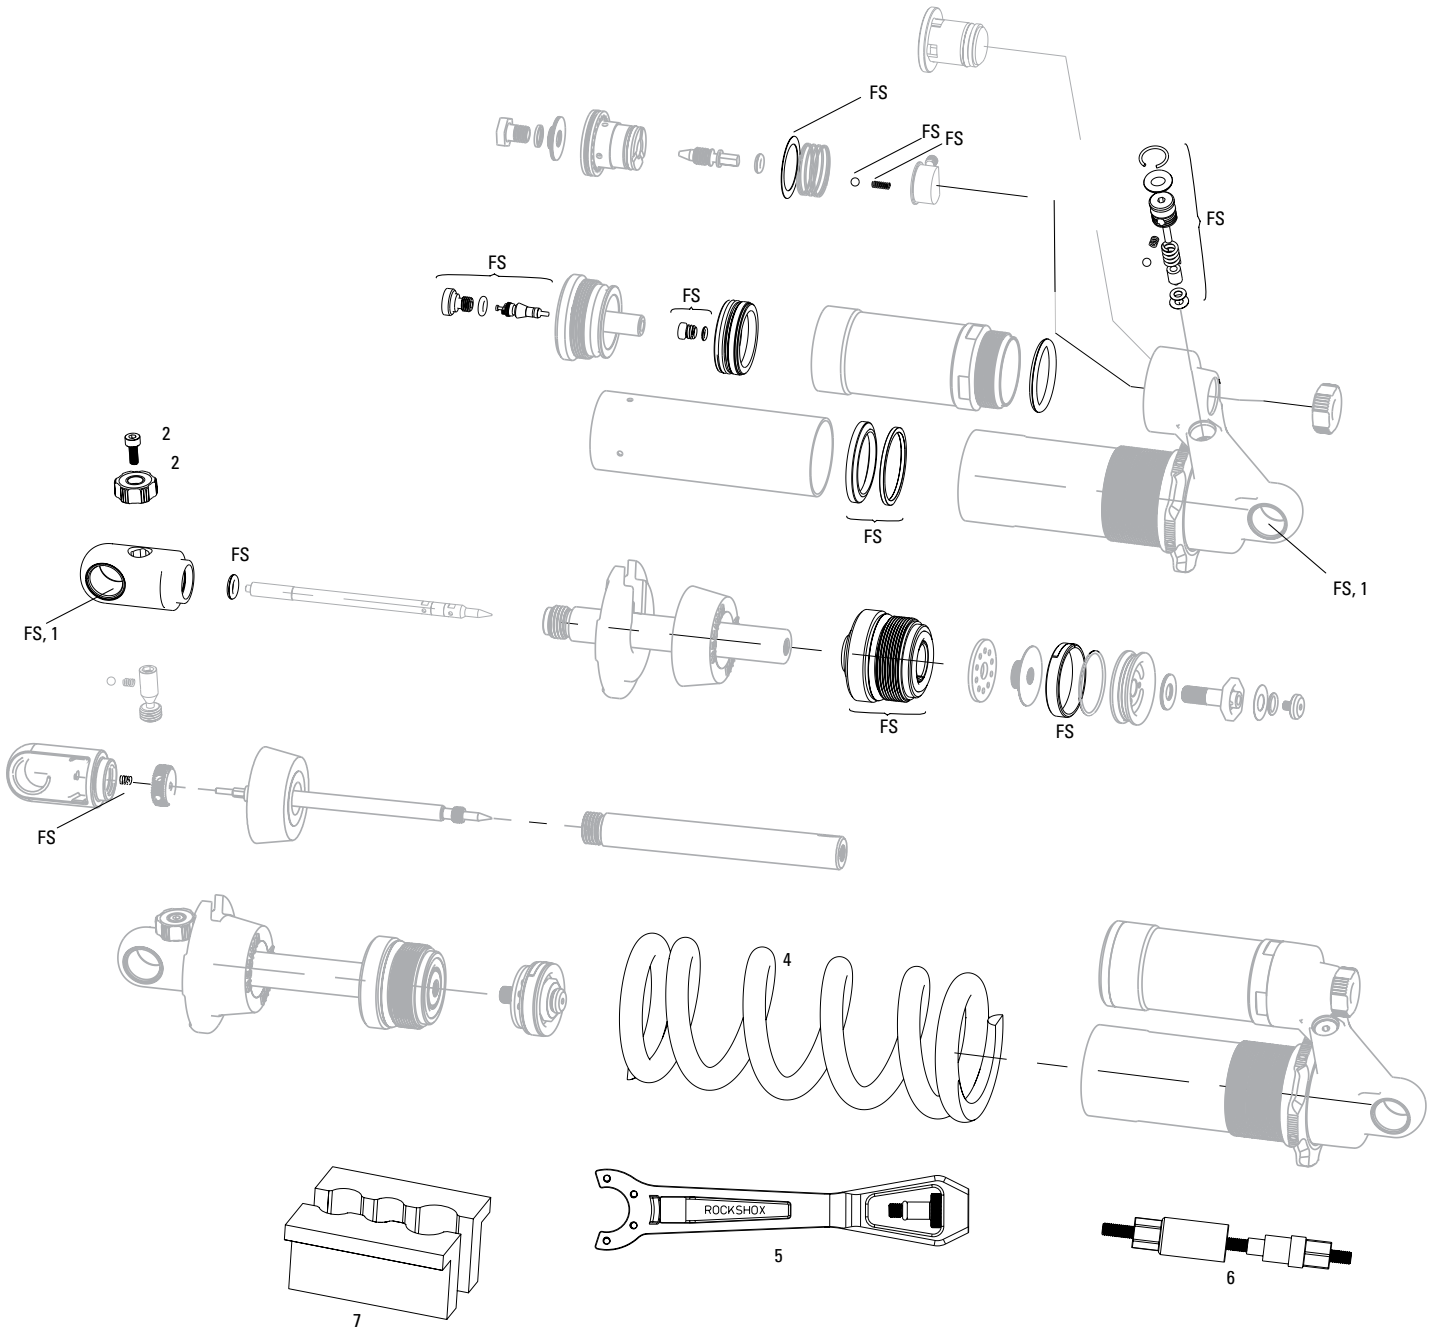

VIVID COIL (2008-2013)

Note:

1. Not all service parts may be visible in exploded views. Vivid Service Kit includes all o-rings, seals, glide rings, ball bearings, and detent springs.
2. Please note all model year identification in kit descriptions for compatibility.
3. Use appropriate aluminum spring collar/retainer (item 18) with spring rates 250lb - 500 lb. Use appropriate Steel spring collar/retainer (item 18) with spring rates 550lb - 650lb. See chart for reference.
4. Please refer to the Spring / Collar / Retainer Guide for the correct spring collar/retainer.
5. Use "1/2"x1/2" Rear Shock Bushing/Mount Hardware Tool" to remove and install eyelet bushing and mounting hardware.
6. Full Service kits contain updated sealhead assembly.

Spring / Collar/Retainer Guide		Shock Stroke					
		51mm 2.0in	57mm 2.25in	63mm 2.5in	70mm 2.75in	76mm 3.0in	89mm 3.5in
Spring Weight	200lb						
	250lb	n/a	n/a				
	300lb						
	350lb	Aluminum	Aluminum	Aluminum	Aluminum		
	400lb						
	450lb						
	500lb						
	550lb	Steel	Steel	Steel	Steel	Steel	
600lb	n/a						
650lb	n/a