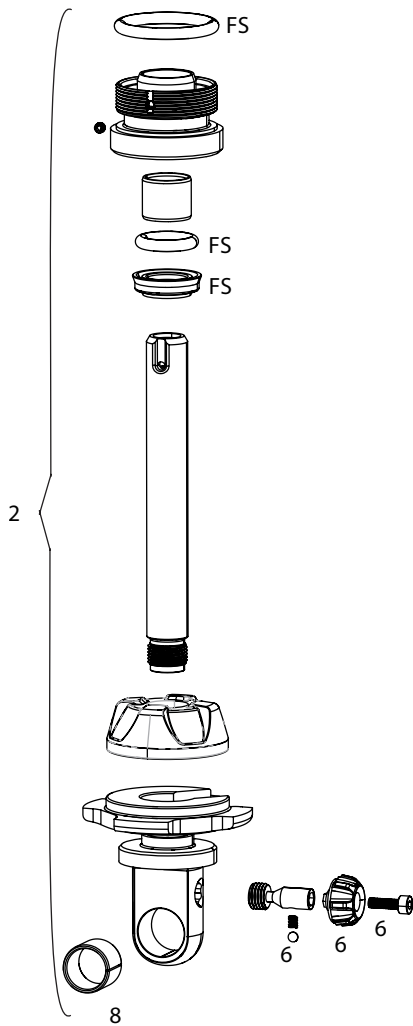

KAGE A1-A3 (2012-2018)

	SERVICE	
S1	11.4118.018.000	REAR SHOCK SERVICE KIT - GREEN SEALHEAD SCRAPER - KAGE (PRODUCED AFTER JAN 1ST 2013)
	SPARES	
1	11.4115.085.010	REAR SHOCK REBOUND KNOB KIT - 2011 VIVID/VIVID AIR/KAGE (NOT COMPATIBLE 2009-2010)
2	11.4115.013.000	REAR SHOCK EYELET BUSHING KIT -1/2"X1/2" (QTY 2)
	SERVICE	
S1	11.4118.018.000	REAR SHOCK SERVICE KIT - GREEN SEALHEAD SCRAPER - KAGE (PRODUCED AFTER JAN 1ST 2013)
	COIL SPRING	
4	00.4118.026.000	SPRING GREY VIVID/KAGE 300LB 200X51/57
4	00.4118.026.001	SPRING GREY VIVID/KAGE 350LB 200X51/57
4	00.4118.026.002	SPRING GREY VIVID/KAGE 400LB 200X51/57
4	00.4118.026.003	SPRING GREY VIVID/KAGE 450LB 200X51/57
4	00.4118.026.004	SPRING GREY VIVID/KAGE 500LB 200X51/57
4	00.4118.026.005	SPRING GREY VIVID/KAGE 550LB 200X51/57
4	00.4118.026.006	SPRING GREY VIVID/KAGE 600LB 200X51/57
4	00.4118.026.007	SPRING GREY VIVID/KAGE 650LB 200X51/57
4	00.4118.026.008	SPRING GREY VIVID/KAGE 250LB 216/222X70
4	00.4118.026.009	SPRING GREY VIVID/KAGE 300LB 216/222X70
4	00.4118.026.010	SPRING GREY VIVID/KAGE 350LB 216/222X70
4	00.4118.026.011	SPRING GREY VIVID/KAGE 400LB 216/222X70
4	00.4118.026.012	SPRING GREY VIVID/KAGE 450LB 216/222X70
4	00.4118.026.013	SPRING GREY VIVID/KAGE 500LB 216/222X70
4	00.4118.026.014	SPRING GREY VIVID/KAGE 550LB 216/222X70
4	00.4118.026.015	SPRING GREY VIVID/KAGE 600LB 216/222X70
4	00.4118.026.016	SPRING GREY VIVID/KAGE 650LB 216/222X70
4	00.4118.026.017	SPRING GREY VIVID/KAGE 200LB 240X76
4	00.4118.026.018	SPRING GREY VIVID/KAGE 250LB 240X76
4	00.4118.026.019	SPRING GREY VIVID/KAGE 300LB 240X76
4	00.4118.026.020	SPRING GREY VIVID/KAGE 350LB 240X76
4	00.4118.026.021	SPRING GREY VIVID/KAGE 400LB 240X76
4	00.4118.026.022	SPRING GREY VIVID/KAGE 450LB 240X76
4	00.4118.026.023	SPRING GREY VIVID/KAGE 500LB 240X76
4	00.4118.026.024	SPRING GREY VIVID/KAGE 550LB 240X76
4	00.4118.026.025	SPRING GREY VIVID/KAGE 600LB 240X76
4	00.4118.026.026	SPRING GREY VIVID/KAGE 200LB 267X89
4	00.4118.026.027	SPRING GREY VIVID/KAGE 250LB 267X89
4	00.4118.026.028	SPRING GREY VIVID/KAGE 300LB 267X89
4	00.4118.026.029	SPRING GREY VIVID/KAGE 350LB 267X89
4	00.4118.026.030	SPRING GREY VIVID/KAGE 400LB 267X89
4	00.4118.026.031	SPRING GREY VIVID/KAGE 450LB 267X89
4	00.4118.026.032	SPRING GREY VIVID/KAGE 500LB 267X89
4	00.4118.026.033	SPRING GREY VIVID/KAGE 550LB 267X89
	TOOLS/GREASE/FLUIDS	
5	00.4315.026.010	REAR SHOCK 1/2"X1/2" BUSHING TOOL (EYELET/SEALHEAD) ROCKSHOX
6	00.4115.154.020	REAR SHOCK VISE BLOCKS, 3 HOLE FOR ROCKSHOX MONARCH/VIVID/VIVID AIR/REVERB
7	00.4115.185.000	REAR SHOCK BODY VISE BLOCKS, (FOR SHOCK SERVICE) - KAGE/VIVID
ns	11.4115.094.030	MAXIMA SUSPENSION OIL PLUSH, 3WT 1 LITER BOTTLE - REAR SHOCK/CHARGER DAMPER
ns	00.4315.014.010	GREASE, PM600 MILITARY GREASE 140Z (FOR ORING SEALS)

VIVID COIL B1-B3 (2014-2020)