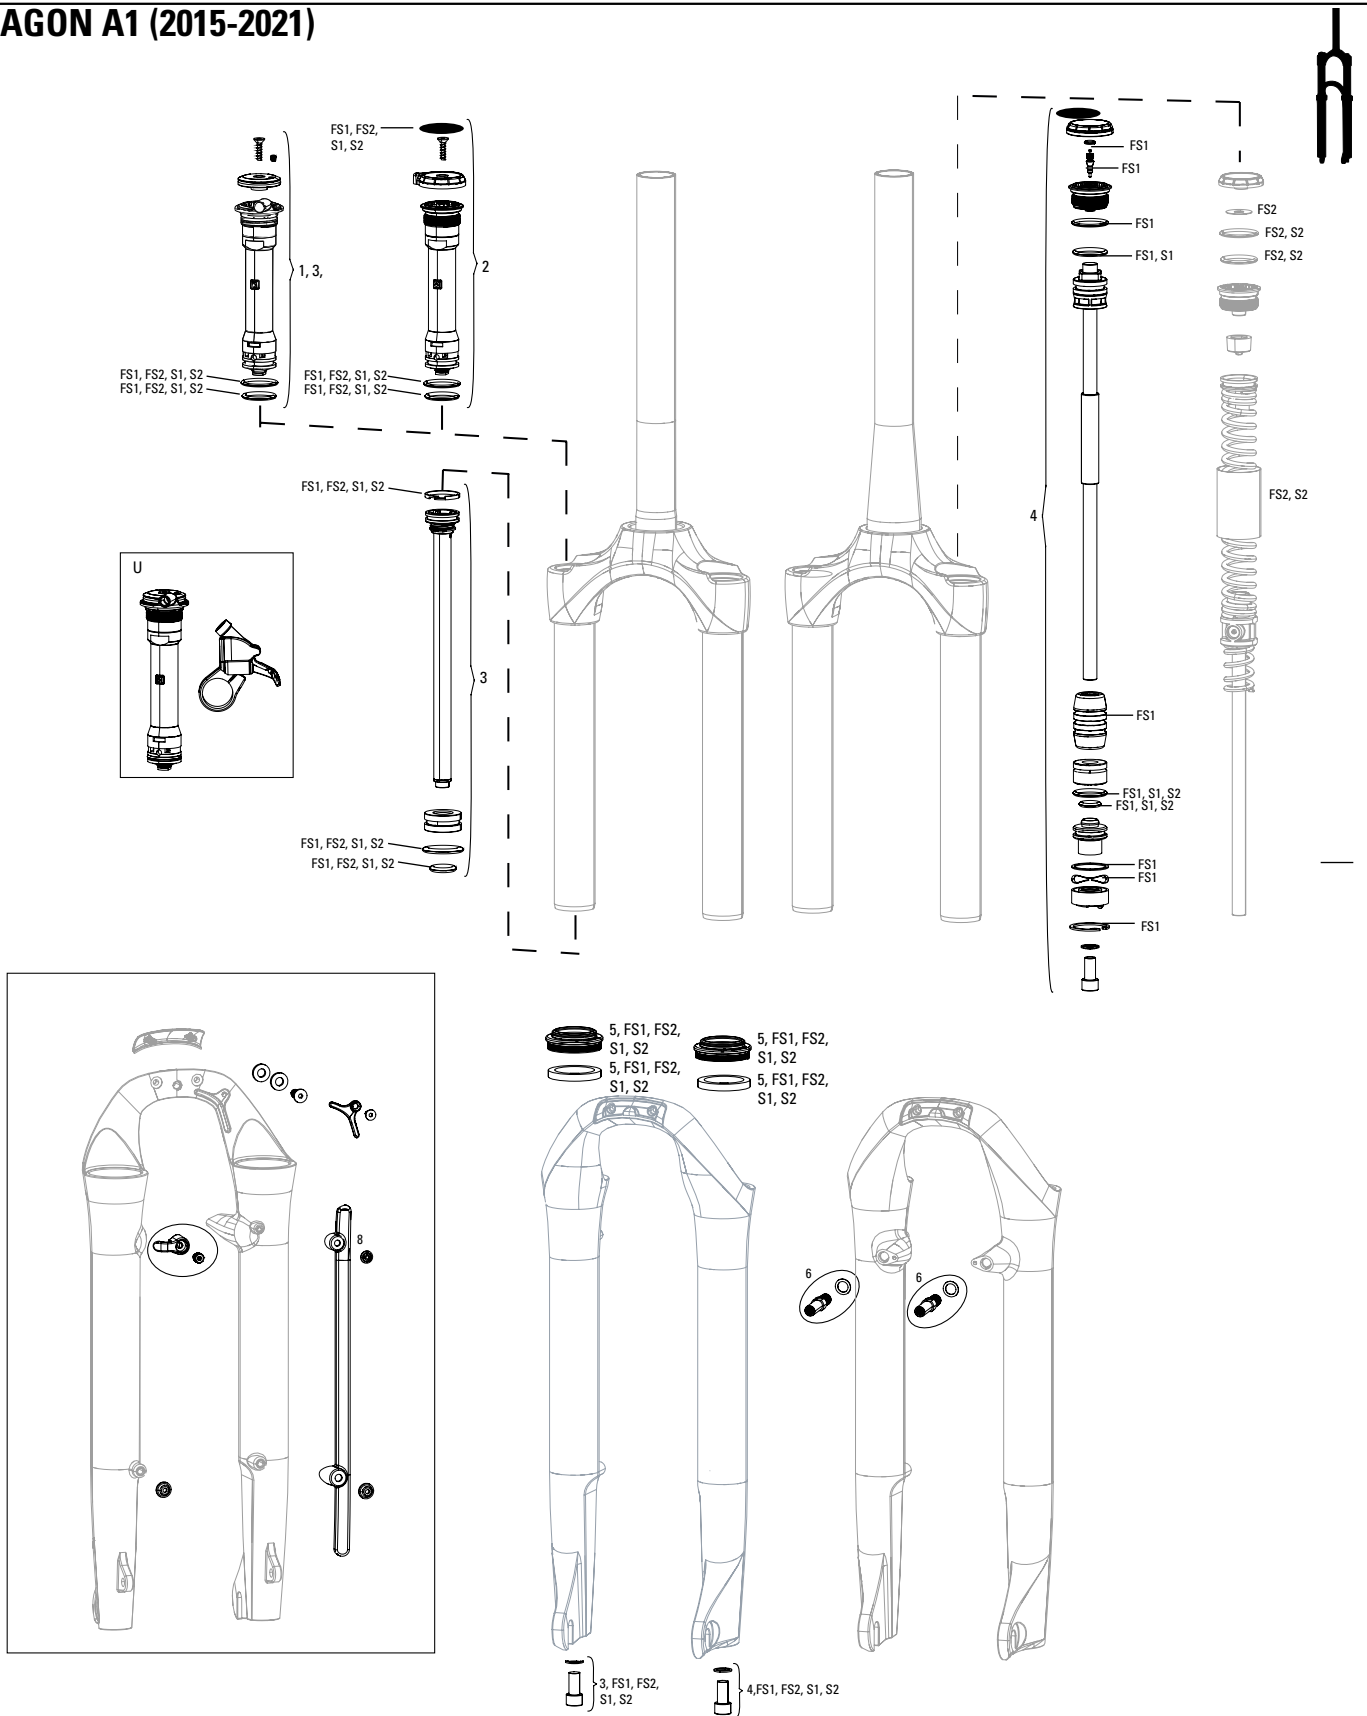

PARAGON A1 (2015-2021)

Note:

1. Full service kits include replaceable o-rings, glide rings, retaining rings, crush washers, crush washer retainers and shaft bolts/nuts. All basic service kits include the following replaceable wear items: o-rings, glide rings, dust seals, and foam rings.
2. All lower legs include bushings, foam rings and dust seals installed.
3. Paragon lower legs are only available in Post Mount or Disc Brake variants; not both together.
4. Decal page can be found in back of the catalog.