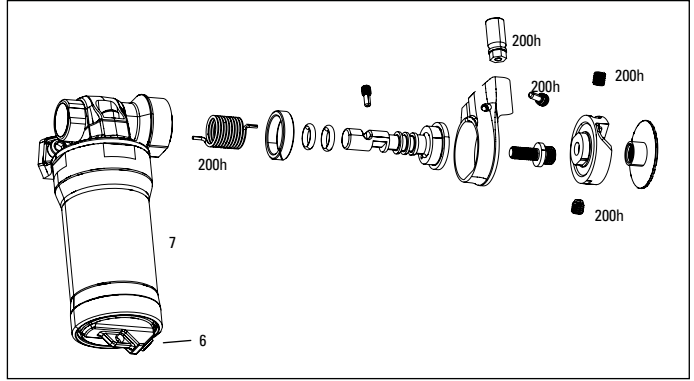

UPGRADE	
U1	00.4318.028.000 AIR CAN UPGRADE KIT - MEGNEG 185/210X47.5-55MM (INCLUDES AIR CAN, NEG VOLUME SPACERS, SEALS, GREASE, OIL & DECALS) - DELUXE A1-B2/SUPER DELUXE A1-B2
U1	00.4318.028.001 AM UPGRADE KIT MEGNEG 57.5-65MM AIR CAN UPGRADE KIT - MEGNEG 205/230X57.5-65MM (INCLUDES AIR CAN, NEG VOLUME SPACERS, SEALS, GREASE, OIL & DECALS) - DELUXE A1-B2/SUPER DELUXE A1-B2
U1	00.4318.028.002 AIR CAN UPGRADE KIT - MEGNEG 225/250X67.5-75MM (INCLUDES AIR CAN, NEG VOLUME SPACERS, SEALS, GREASE, OIL & DECALS) - DELUXE A1-B2/SUPER DELUXE A1-B2
SERVICE	
50h	00.4315.032.615 50 HOUR SERVICE KIT (INCLUDES AIR CAN SEALS, PISTON SEAL, GLIDE RINGS, SEAL GREASE/OIL) - DELUXE/SUPER DELUXE A1-B2 (2017-2020)
200h	00.4315.032.617 200 HOUR/1 YEAR SERVICE KIT (INCLUDES AIR CAN SEALS, PISTON SEAL, GLIDE RINGS, IFF SEALS, RESERVOIR SEALS, SEAL GREASE/OIL) - SUPER DELUXE A1-B2 (2017-2020)
200h	00.4315.032.637 200 HOUR/1 YEAR SERVICE KIT (INCLUDES AIR CAN SEALS, PISTON SEAL, GLIDE RINGS, IFF SEALS, REMOTE SPARES) - SUPER DELUXE REMOTE A1-B2 (2018-2020)
AIR CAN	
1	11.4118.033.034 REAR SHOCK AIR CAN ASSEMBLY - SOLO AIR 165/190X37.5-45 (INCLUDES DECALS, SEALS, 15W50 & DYNAMIC SEAL GREASE) - DELUXE/SUPER DELUXE (2017+)
1	11.4118.033.035 REAR SHOCK AIR CAN ASSEMBLY - SOLO AIR 185/210X47.5-55 (INCLUDES DECALS, SEALS, 15W50 & DYNAMIC SEAL GREASE) - DELUXE/SUPER DELUXE (2017+)
1	11.4118.033.036 REAR SHOCK AIR CAN ASSEMBLY - SOLO AIR 205/230X57.5-65 (INCLUDES DECALS, SEALS, 15W50 & DYNAMIC SEAL GREASE) - DELUXE/SUPER DELUXE (2017+)
1	11.4118.059.000 REAR SHOCK AIR CAN ASSEMBLY - DEBONAIR V2 BLACK 165/190X37.5-45MM (INCLUDES DECALS) - DELUXE/SUPER DELUXE (2017+)
1	11.4118.059.001 REAR SHOCK AIR CAN ASSEMBLY - DEBONAIR V2 BLACK 185/210X47.5-55MM (INCLUDES DECALS) - DELUXE/SUPER DELUXE (2017+)
1	11.4118.059.002 REAR SHOCK AIR CAN ASSEMBLY - DEBONAIR V2 BLACK 205/230X57.5-65MM (INCLUDES DECALS) - DELUXE/SUPER DELUXE (2017+)
1	11.4118.059.003 REAR SHOCK AIR CAN ASSEMBLY - DEBONAIR V2 BLACK 225/250X67.5-75MM (INCLUDES DECALS) - DELUXE/SUPER DELUXE (2017+)
DAMPER	
2a	11.4118.048.001 REAR SHOCK DAMPER BODY/IFF - STANDARD EYELET 37.5MM (INCLUDES DAMPER BODY, IFF, VALVE CORE, 7.5MM TRAVEL SPACER & CAPS) - DELUXE/SUPER DELUXE A1-B2 (2017-2020)
2a	11.4118.048.002 REAR SHOCK DAMPER BODY/IFF - STANDARD EYELET 40MM (INCLUDES DAMPER BODY, IFF, VALVE CORE, 5MM TRAVEL SPACER & CAPS) - DELUXE/SUPER DELUXE A1-B2 (2017-2020)
2a	11.4118.048.003 REAR SHOCK DAMPER BODY/IFF - STANDARD EYELET 42.5MM (INCLUDES DAMPER BODY, IFF, VALVE CORE, 2.5MM TRAVEL SPACER & CAPS) - DELUXE/SUPER DELUXE A1-B2 (2017-2020)
2a	11.4118.048.004 REAR SHOCK DAMPER BODY/IFF - STANDARD EYELET 45MM (INCLUDES DAMPER BODY, IFF, VALVE CORE & CAPS) - DELUXE/SUPER DELUXE A1-B2 (2017-2020)
2a	11.4118.048.005 REAR SHOCK DAMPER BODY/IFF - STANDARD EYELET 47.5MM (INCLUDES DAMPER BODY, IFF, VALVE CORE, 7.5MM TRAVEL SPACER & CAPS) - DELUXE/SUPER DELUXE A1-B2 (2017-2020)
2a	11.4118.048.006 REAR SHOCK DAMPER BODY/IFF - STANDARD EYELET 50MM (INCLUDES DAMPER BODY, IFF, VALVE CORE, 5MM TRAVEL SPACER & CAPS) - DELUXE/SUPER DELUXE A1-B2 (2017-2020)
2a	11.4118.048.007 REAR SHOCK DAMPER BODY/IFF - STANDARD EYELET 52.5MM (INCLUDES DAMPER BODY, IFF, VALVE CORE, 2.5MM TRAVEL SPACER & CAPS) - DELUXE/SUPER DELUXE A1-B2 (2017-2020)
2a	11.4118.048.008 REAR SHOCK DAMPER BODY/IFF - STANDARD EYELET 55MM (INCLUDES DAMPER BODY, IFF, VALVE CORE & CAPS) - DELUXE/SUPER DELUXE A1-B2 (2017-2020)
2a	11.4118.048.009 REAR SHOCK DAMPER BODY/IFF - STANDARD EYELET 57.5MM (INCLUDES DAMPER BODY, IFF, VALVE CORE, 7.5MM TRAVEL SPACER & CAPS) - DELUXE/SUPER DELUXE A1-B2 (2017-2020)
2a	11.4118.048.010 REAR SHOCK DAMPER BODY/IFF - STANDARD EYELET 60MM (INCLUDES DAMPER BODY, IFF, VALVE CORE, 5MM TRAVEL SPACER & CAPS) - DELUXE/SUPER DELUXE A1-B2 (2017-2020)
2a	11.4118.048.011 REAR SHOCK DAMPER BODY/IFF - STANDARD EYELET 62.5MM (INCLUDES DAMPER BODY, IFF, VALVE CORE, 2.5MM TRAVEL SPACER & CAPS) - DELUXE/SUPER DELUXE A1-B2 (2017-2020)
2a	11.4118.048.012 REAR SHOCK DAMPER BODY/IFF - STANDARD EYELET 65MM (INCLUDES DAMPER BODY, IFF, VALVE CORE & CAPS) - DELUXE/SUPER DELUXE A1-B2 (2017-2020)
2a	11.4118.048.026 REAR SHOCK DAMPER BODY/IFF - STANDARD EYELET 50MM (INCLUDES DAMPER BODY, IFF, VALVE CORE & CAPS) - DELUXE A1/ SUPER DELUXE A1 TREK (2017-2020)
2a	11.4118.048.027 REAR SHOCK DAMPER BODY/IFF - STANDARD EYELET 67.5MM (INCLUDES DAMPER BODY, IFF, VALVE CORE, 7.5 TRAVEL SPACER & CAPS) - DELUXE/SUPER DELUXE A1-B2 (2017-2020)
2a	11.4118.048.028 REAR SHOCK DAMPER BODY/IFF - STANDARD EYELET 70MM (INCLUDES DAMPER BODY, IFF, VALVE CORE, 5 TRAVEL SPACER & CAPS) - DELUXE/SUPER DELUXE A1-B2 (2017-2020)
2a	11.4118.048.029 REAR SHOCK DAMPER BODY/IFF - STANDARD EYELET 72.5MM (INCLUDES DAMPER BODY, IFF, VALVE CORE, 2.5 TRAVEL SPACER & CAPS) - DELUXE/SUPER DELUXE A1-B2 (2017-2020)
2a	11.4118.048.030 REAR SHOCK DAMPER BODY/IFF - STANDARD EYELET 75MM (INCLUDES DAMPER BODY, IFF, VALVE CORE & CAPS) - DELUXE/SUPER DELUXE A1-B2 (2017-2020)
2b	11.4118.048.014 REAR SHOCK DAMPER BODY/IFF - BEARING EYELET 37.5MM (INCLUDES DAMPER BODY, IFF, VALVE CORE, 7.5MM TRAVEL SPACER & CAPS) - DELUXE/SUPER DELUXE A1-B2 (2017-2020)
2b	11.4118.048.015 REAR SHOCK DAMPER BODY/IFF - BEARING EYELET 40MM (INCLUDES DAMPER BODY, IFF, VALVE CORE, 5MM TRAVEL SPACER & CAPS) - DELUXE/SUPER DELUXE A1-B2 (2017-2020)
2b	11.4118.048.016 REAR SHOCK DAMPER BODY/IFF - BEARING EYELET 42.5MM (INCLUDES DAMPER BODY, IFF, VALVE CORE, 2.5MM TRAVEL SPACER & CAPS) - DELUXE/SUPER DELUXE A1-B2 (2017-2020)

SUPER DELUXE COIL A1-A2 (2018-2020)