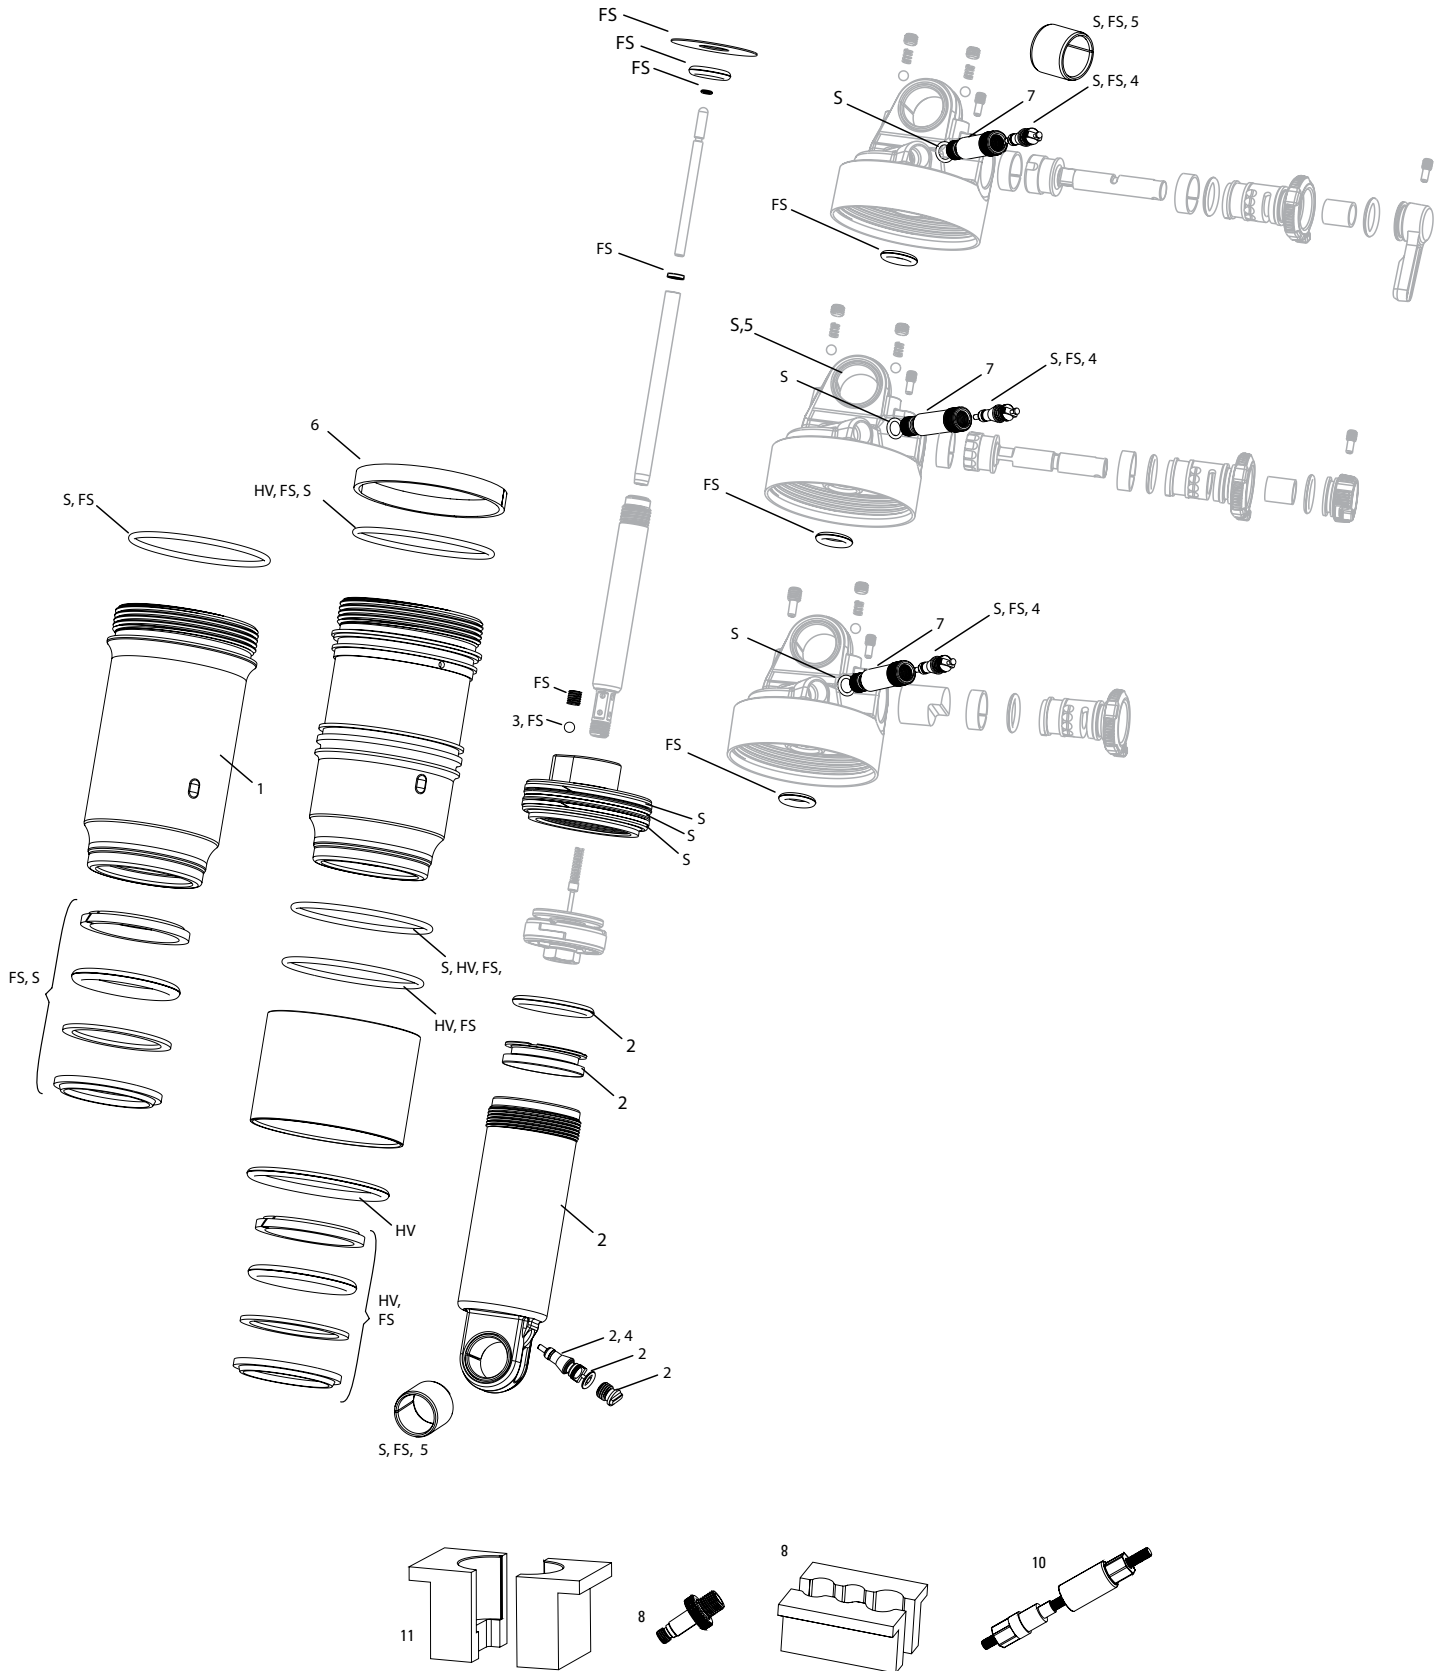

MONARCH R / RT / RL (2011-2013) / RT3 A1 (2011-2012)

Note:

1. 2011-2012 Monarch parts are not compatible with pre-2011 Monarch rear shocks. 2011-2012 Monarch RT3 parts are not compatible with 2013 Monarch RT3.
2. Use '1/2"x1/2" Rear Shock Bushing/Mount Hardware Tool' to remove and install eyelet bushing and mounting hardware.
3. Air can assemblies are compatible with Monarch R, RL, RT3, and XX; not compatible with 2013 Monarch RT3.