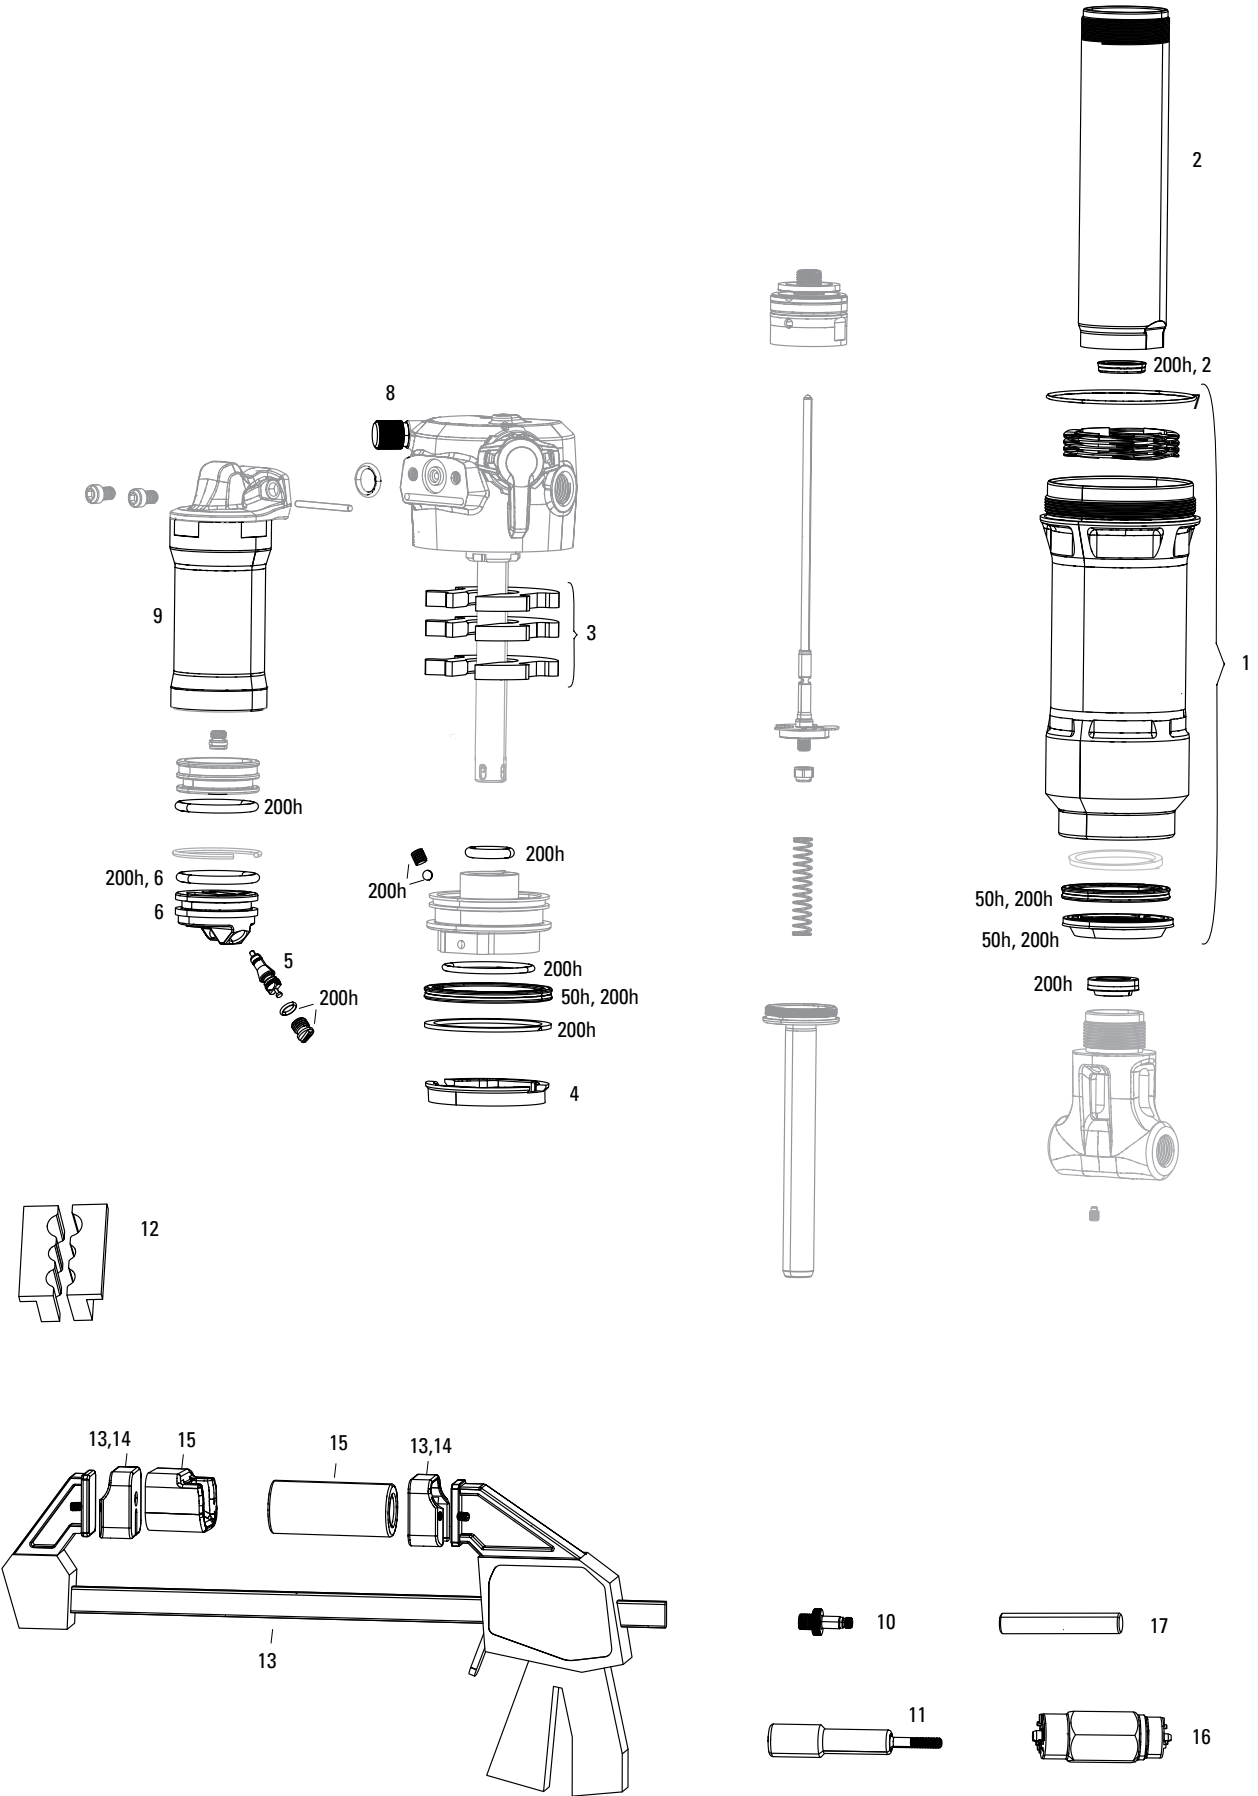

SUPER DELUXE THRUSHAFT C1 (2021)

Note:
 1. Super Deluxe Thrushaft C1 is not compatible with red volume reducers for Super Deluxe A1-B2. Use only purple volume reducers.

SUPER DELUXE THRUSHAFT C1 (2021)

SERVICE