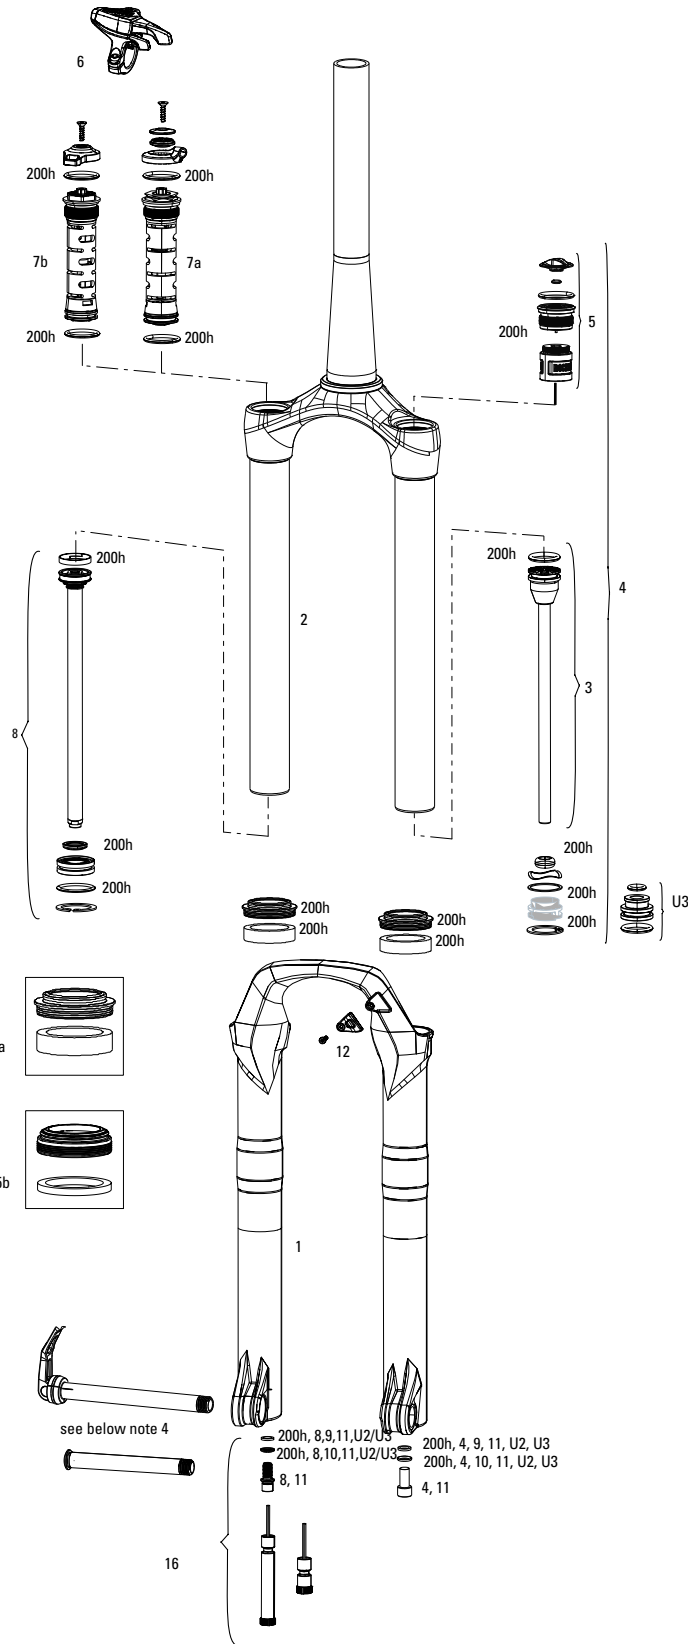

1. Convert from Crown Adjust to Remote Adjust: Remote compression damper requires remote compression adjuster spool, cable clamp and remote lever assembly.
2. Solo Air internals require Solo Air CSU; Solo Air internals are not compatible with Dual Air CSU. Dual Air internals require Dual Air CSU; Dual Air internals are not compatible with Solo Air CSU.
3. REBA chassis and internals may be travel-specific. See part kit descriptions for identification.
4. Decal and Maxle pages can be found in back of the catalog.
5. Reba A7 150mm max travel has 130mm to 150mm gradients