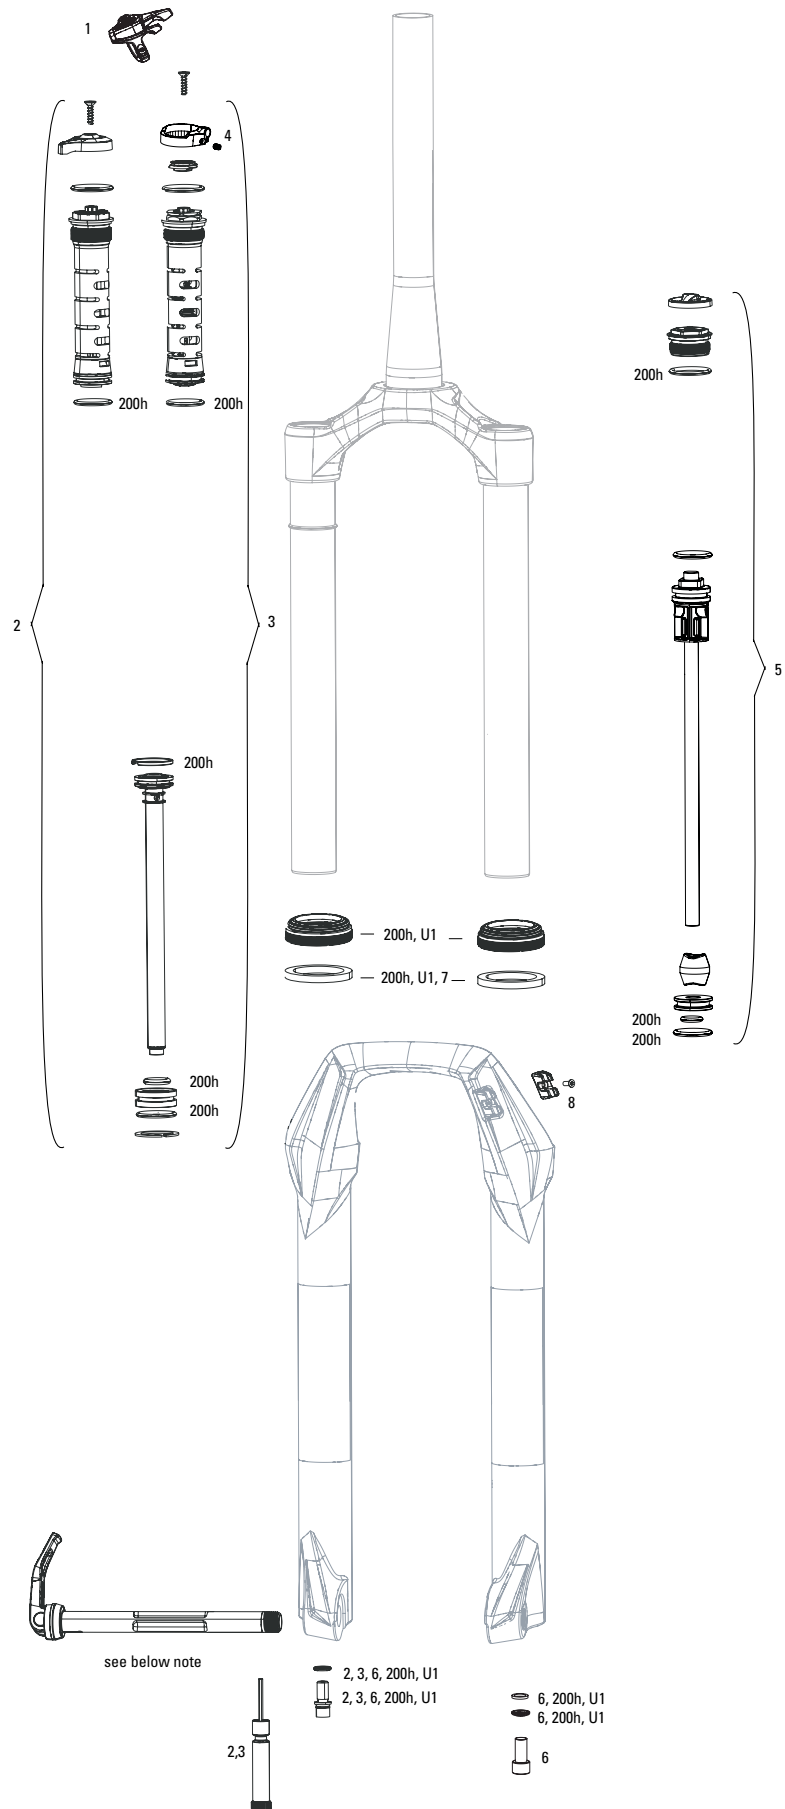

SEKTOR RL C1 (2019-2020)

Note:
1. Decal and Maxle pages can be found in back of the catalog.