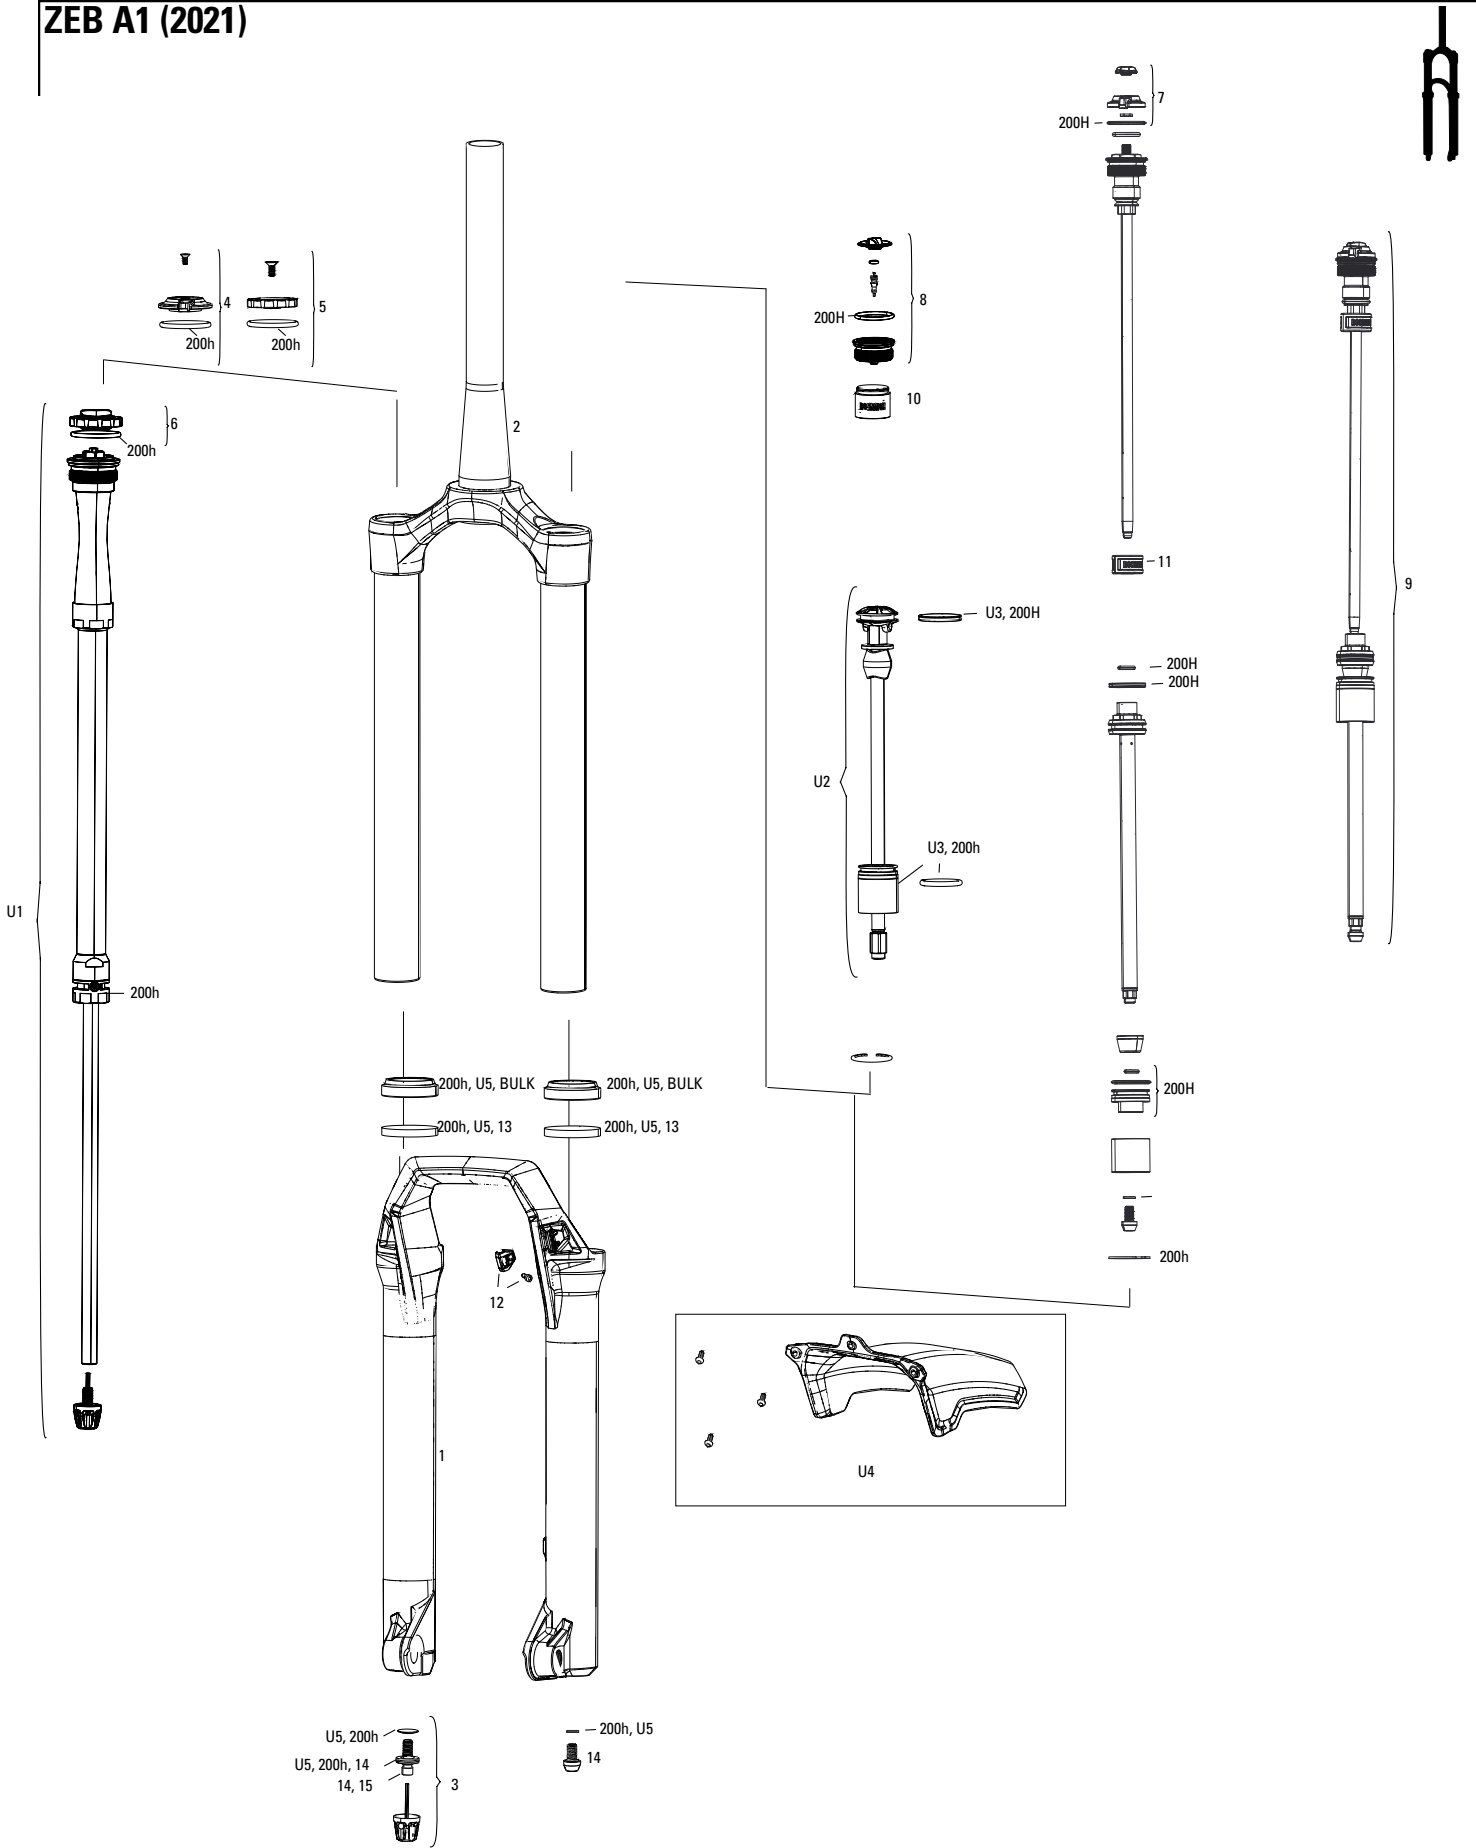

ZEB A1 (2021)

ZEB A1 (2021)