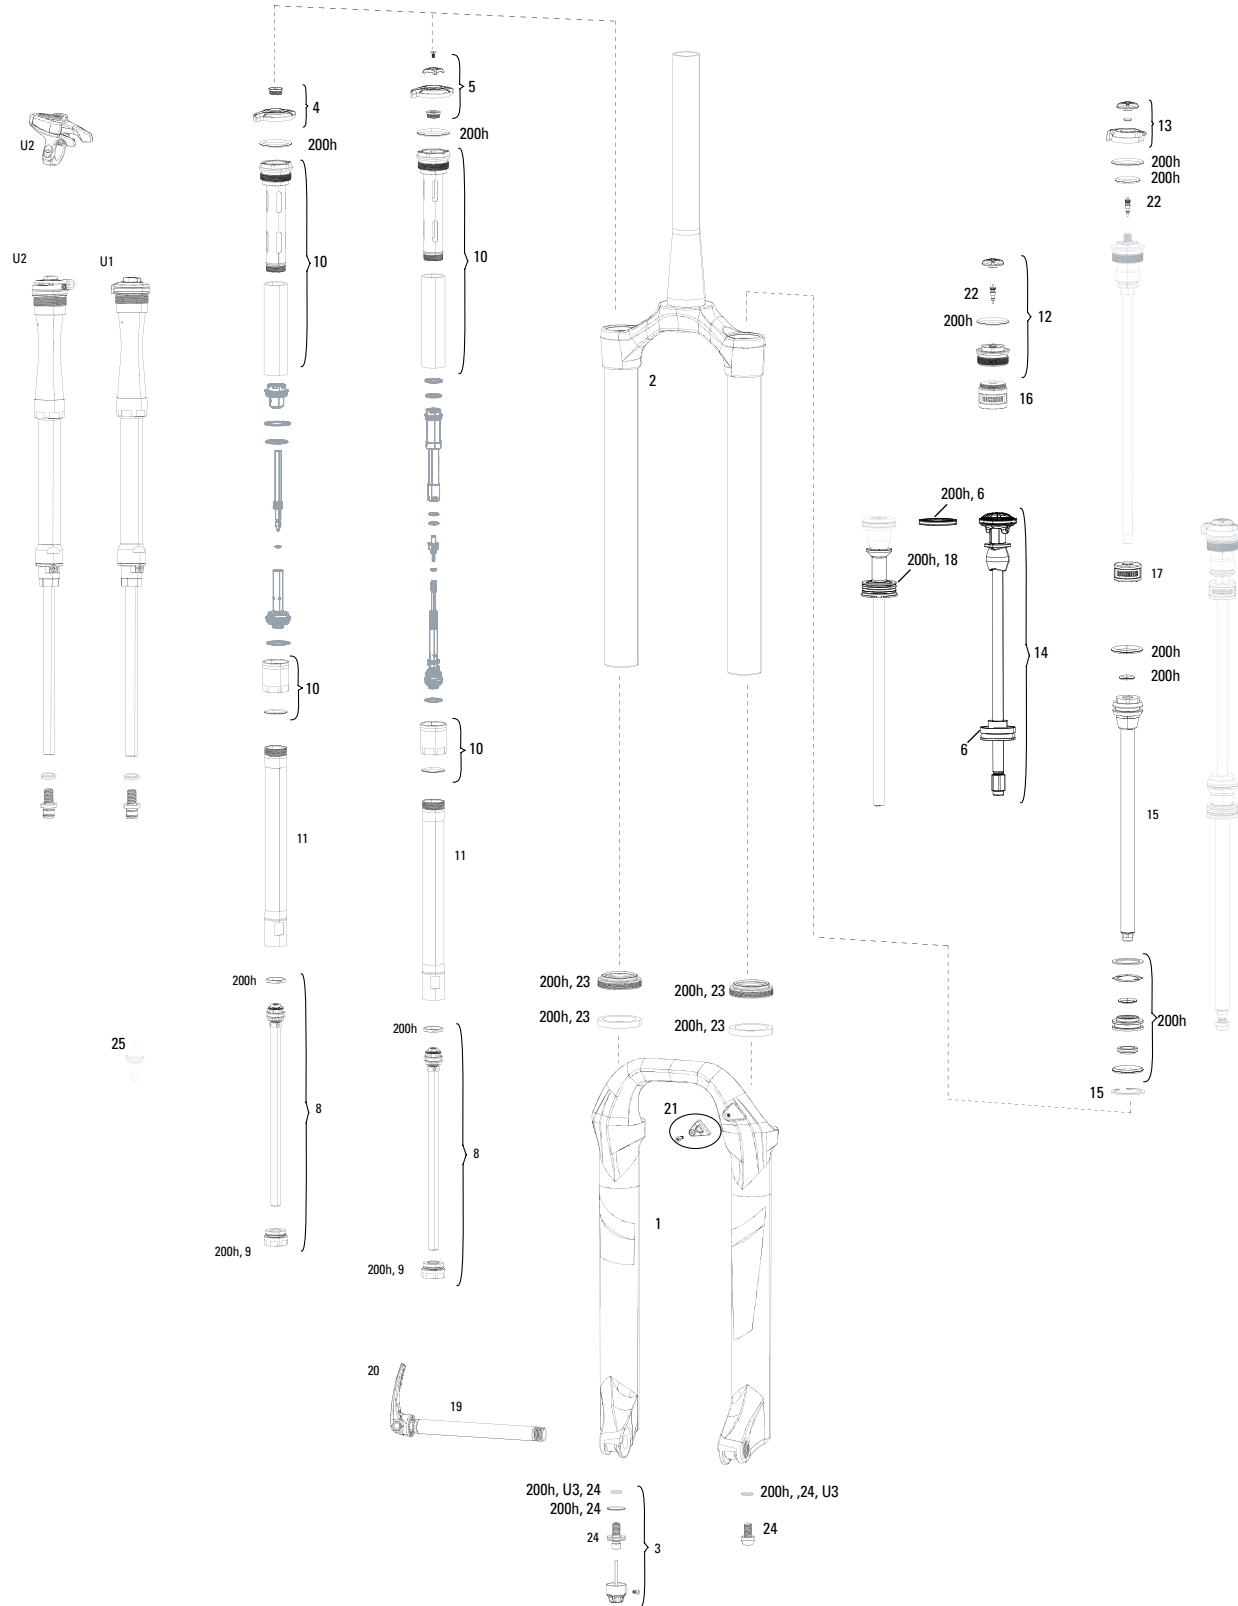

PIKE BOOST 15X110 A2 (2017)

Note:

1. 200 Hour Service kits include replaceable o-rings, glide rings, retaining rings, crush washers, crush washer retainers and wiper seals. All air service kits include replacement schrader valve cores. All basic service kits include the following replaceable wear items: o-rings, glide rings, dust seals, and foam rings.
2. Charger damper fluid - use RockShox Rear Suspension Damping Fluid 3wt.
3. Charger lower leg lubricant - use RockShox Pike Suspension Oil, 0w-30.
4. Charger damper bleed - use Bleed fitting Charger Damper and RockShox Charger Damper Standard Bleed Kit.
5. For Travel Change and Bottomless Token options, see the respective pages in this catalog, listed in the Index.
6. Pike Solo Air CSU's do not come with gradients printed on the stanchion tubes.
7. Pike Debonair sealhead is not compatible with Solo Air Spring shaft.
8. Pike Boost Compatible threading for the top cap of the Charger Damper and Air Top Cap is specific to the Boost Compatible chassis.
9. A complete decal and maxle overview can be found in back of the catalog.