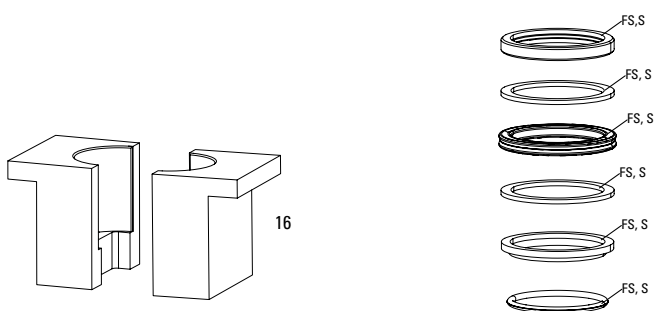

MONARCH XX B1-C2 (2014-2019)