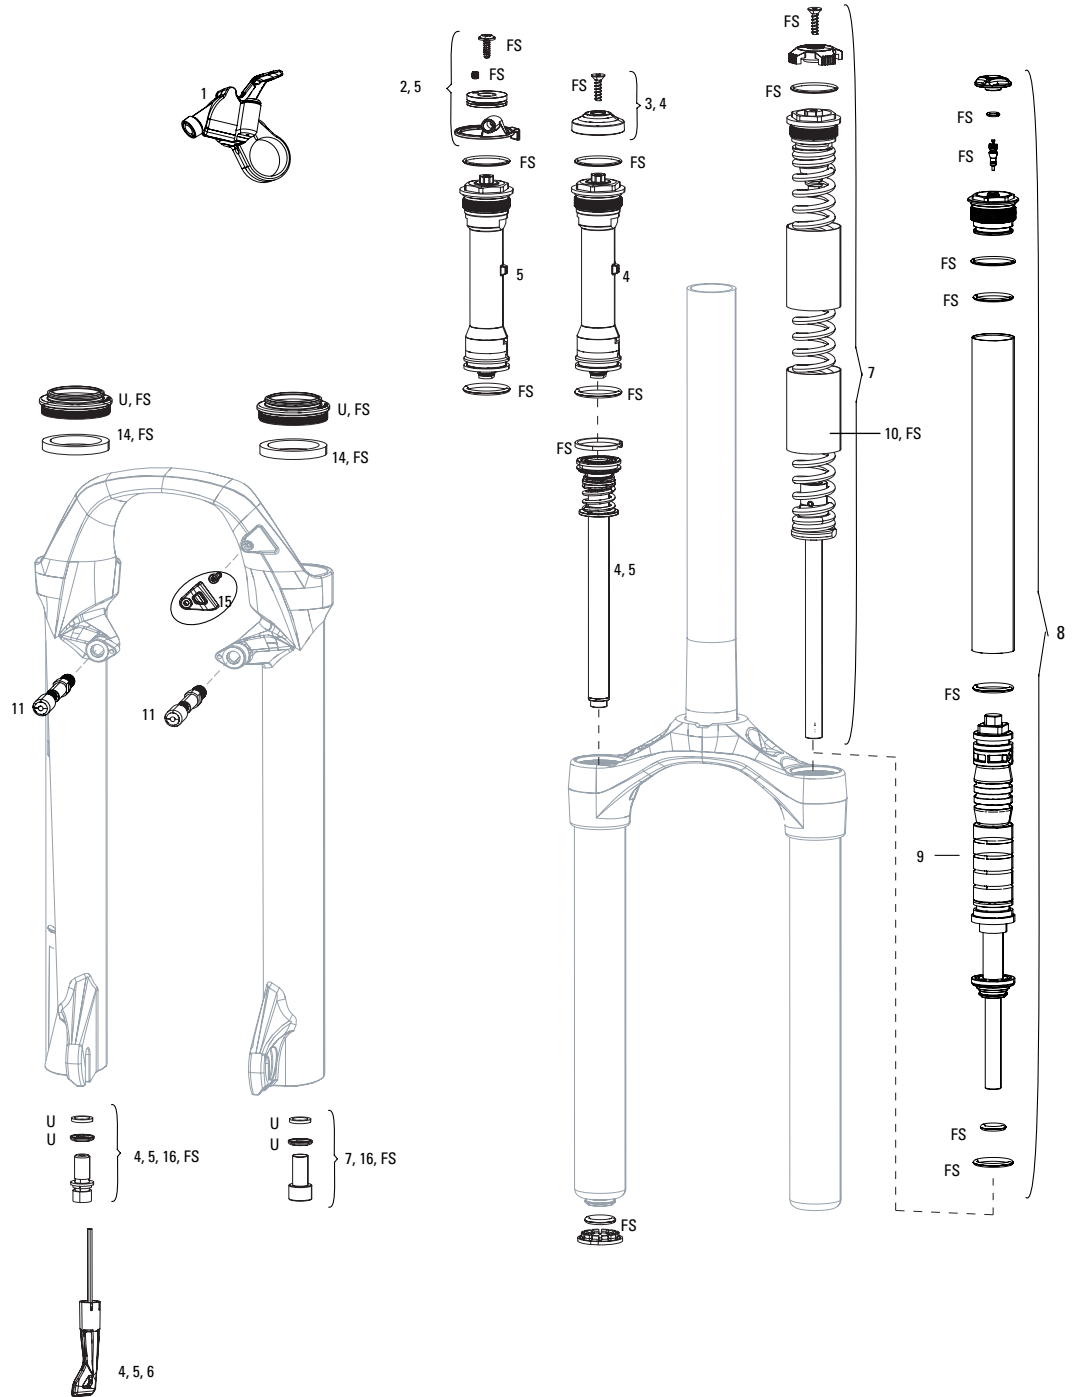

Note:

1. If your 29" 80mm travel fork CSU measures 321 +/-2 from the top of the crown to the bottom of the stanchion, you will need to use Air Spring 11.4018.010.152
2. Full service kits include replaceable o-rings, glide rings, retaining rings, crush washers, crush washer retainers and shaft bolts/nuts. Not all service parts are pictured. All basic service kits include the following replaceable wear items: o-rings, glide rings, dust seals, and foam rings.
3. Decal page can be found in back of the catalog.