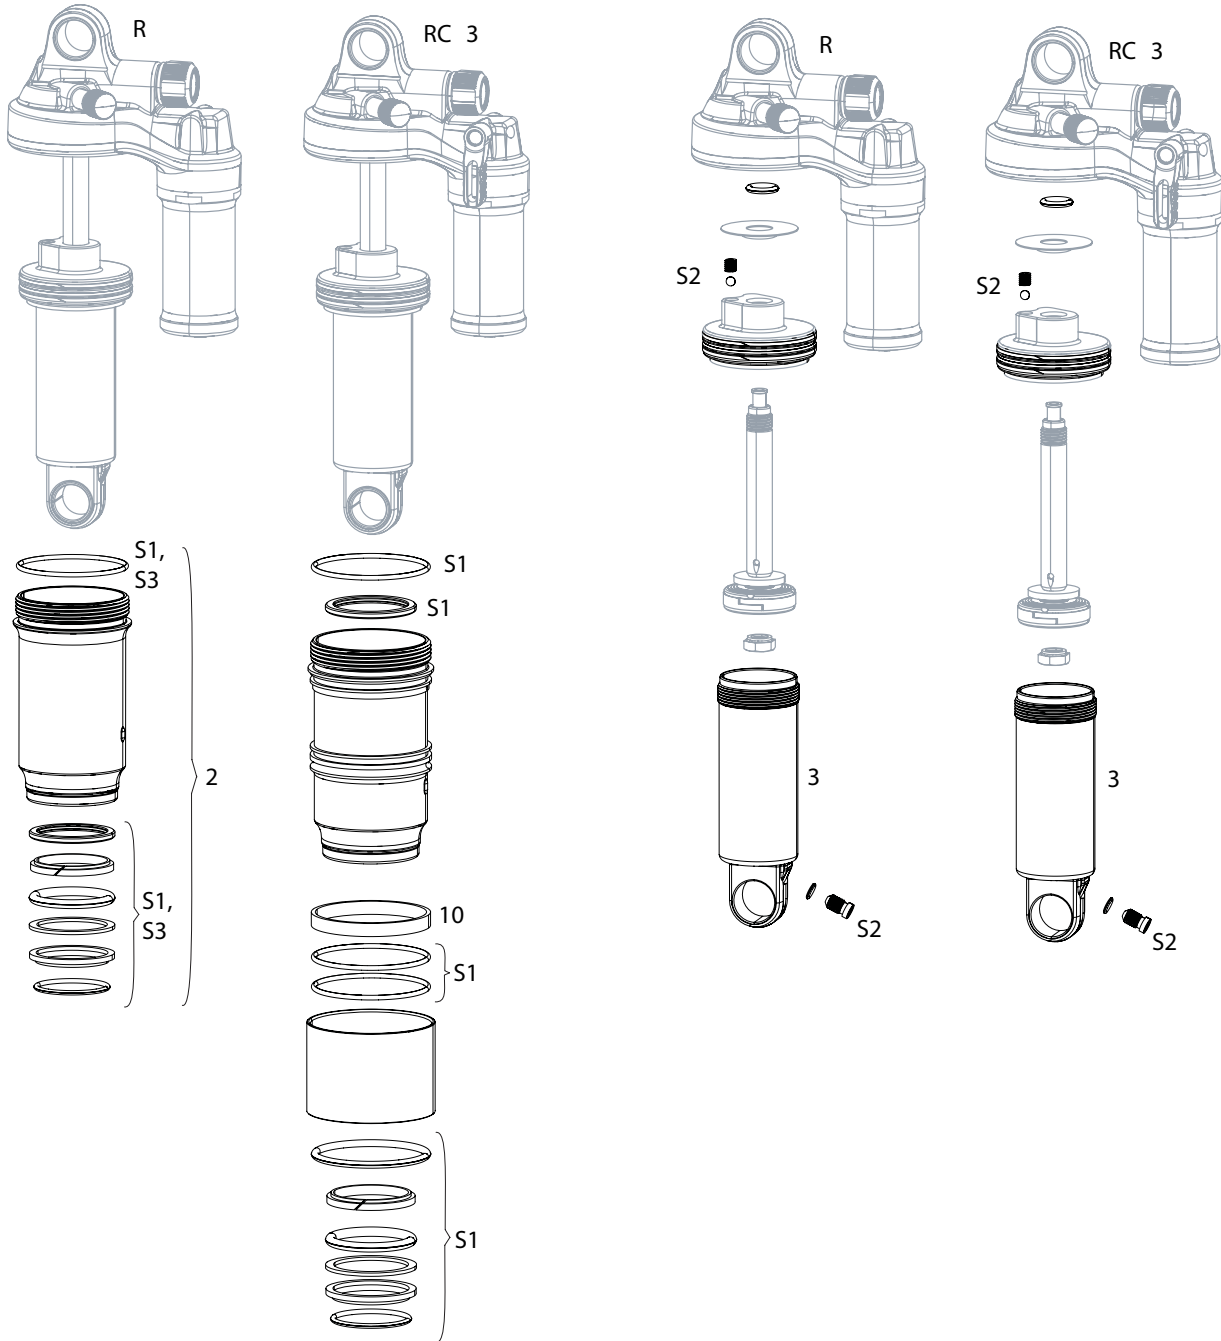

MONARCH PLUS A1-A2 (2011-2013)

Note:

1. All 2011-2013 Monarch Plus shocks are compatible with 2011-2013 standard and high-volume air can assemblies; air can includes all seals installed.
2. Use '1/2"x1/2" Rear Shock Bushing/Mount Hardware Tool' to remove and install eyelet bushing and mounting hardware.