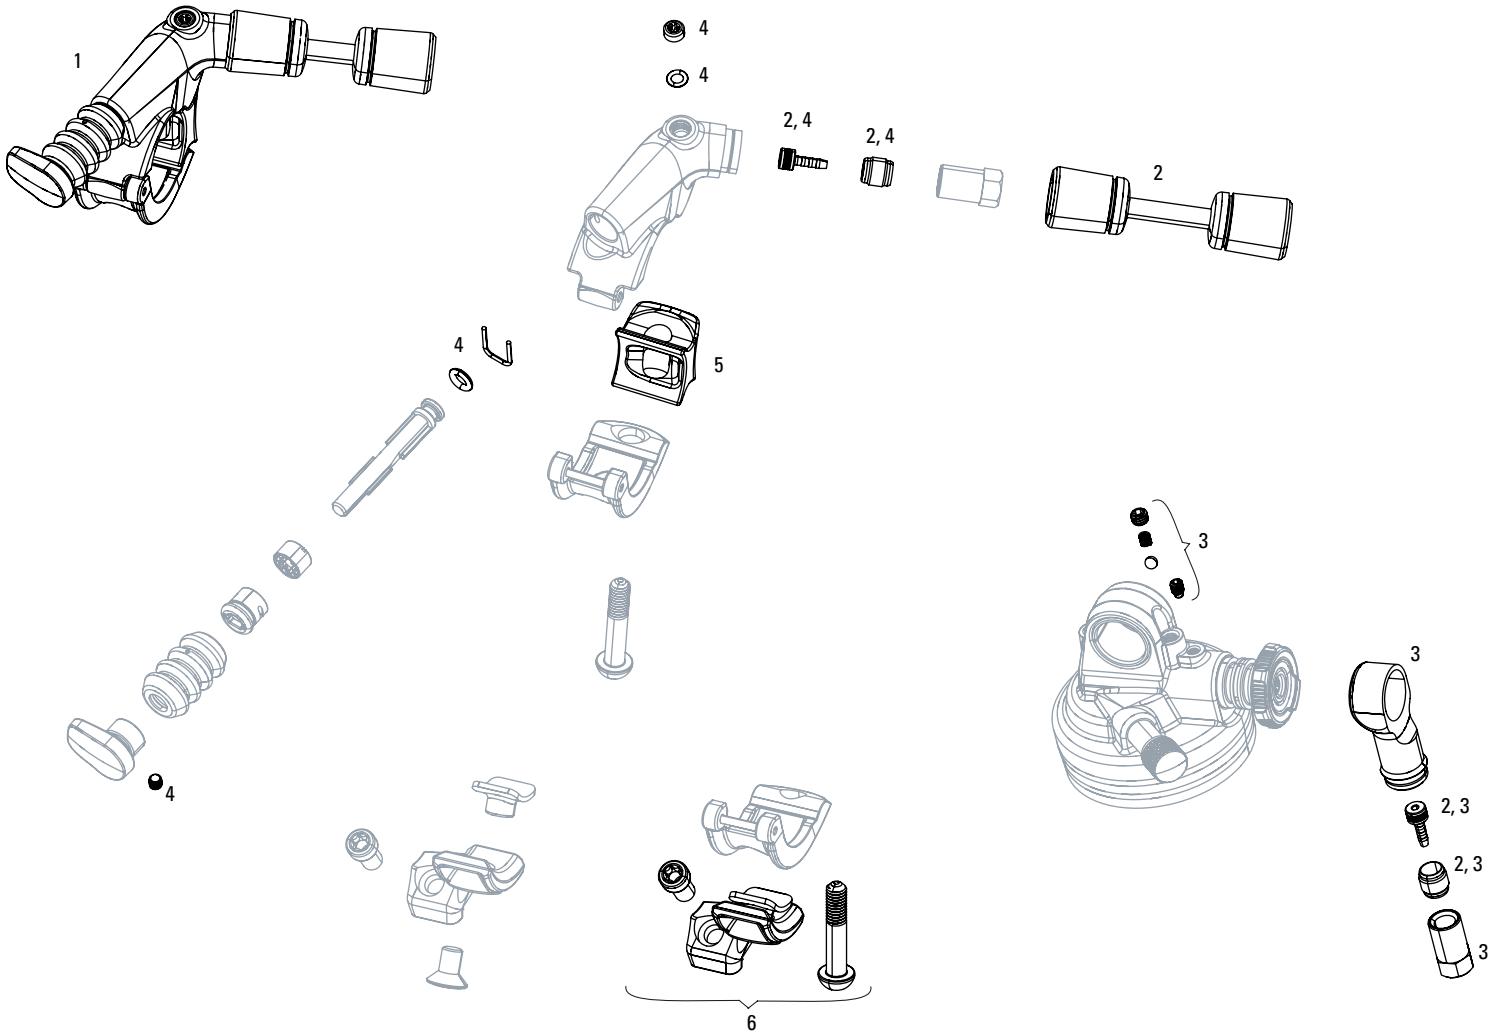

XLOC SPRINT MONARCH A1-A2 (2011-2018)

- 1 11.4318.000.000 REMOTE - XLOC SPRINT LEFT BLACK (INCLUDES HOSE, BARB & COMPRESSION NUT) - MONARCH XX
- 1 11.4318.000.010 REMOTE - XLOC SPRINT RIGHT BLACK (INCLUDES HOSE, BARB & COMPRESSION NUT) - MONARCH XX
- 2 11.4318.002.040 REMOTE HYDRAULIC HOSE KIT - 1250MM SPRINT (INCLUDES HOSES/BARBS/COMPRESSION NUTS)(QTY 2) -XLOC MONARCH XX
- 3 11.4118.002.000 REAR SHOCK HOSE FITTING KIT - (INCLUDES BANJO, COMPRESSION FITTING & THREADED BARB) - MONARCH XX
- 4 11.4318.001.000 REMOTE SERVICE KIT - XLOC SPRINT - MONARCH XX
- 5 11.6818.001.000 REMOTE DISCRETE PUCK - HYDRAULIC REMOTE (SPACER) FOR XLOC REMOTES QTY2
- 6 11.5315.049.010 DISC BRAKE LEVER CLAMP SHIFTER MOUNTING BRACKET - (MMX) LEFT -GUIDE ULT/RSC/RS/RE/R,LEVEL ULT/TLM/TL, CODE RSC/R, DB5 ELIXIR 9/7/CR MAG/X0/ XX, QTY 1
- 6 11.5315.049.020 DISC BRAKE LEVER CLAMP SHIFTER MOUNTING BRACKET - (MMX) RIGHT -GUIDE ULT/RSC/RS/RE/R,LEVEL ULT/TLM/TL, CODE RSC/R, DB5 ELIXIR 9/7/CR MAG/X0/ XX, QTY 1
- ns 11.4315.011.030 ROCKSHOX BLEED KIT (XLOC/TOTEM) QTY 2 (INCLUDES TWO SYRINGESAND FITTINGS, ONE TORX TOOL)
- ns 00.4318.007.001 ROCKSHOX STANDARD BLEED KIT (INCLUDES 2 SYRINGES/FITTINGS, REVERB HYDRAULIC FLUID, 120ML BOTTLE NEW)
- ns 11.4315.021.070 ROCKSHOX REVERB HYDRAULIC FLUID, 120ML BOTTLE - REVERB A1-B1 POST/ALL REVERB REMOTES/SPRINT REMOTES
- ns 11.4015.354.040 ROCKSHOX REVERB HYDRAULIC FLUID, 1 LITER BOTTLE - REVERB A1-B1 POST/ALL REVERB REMOTES/SPRINT REMOTES