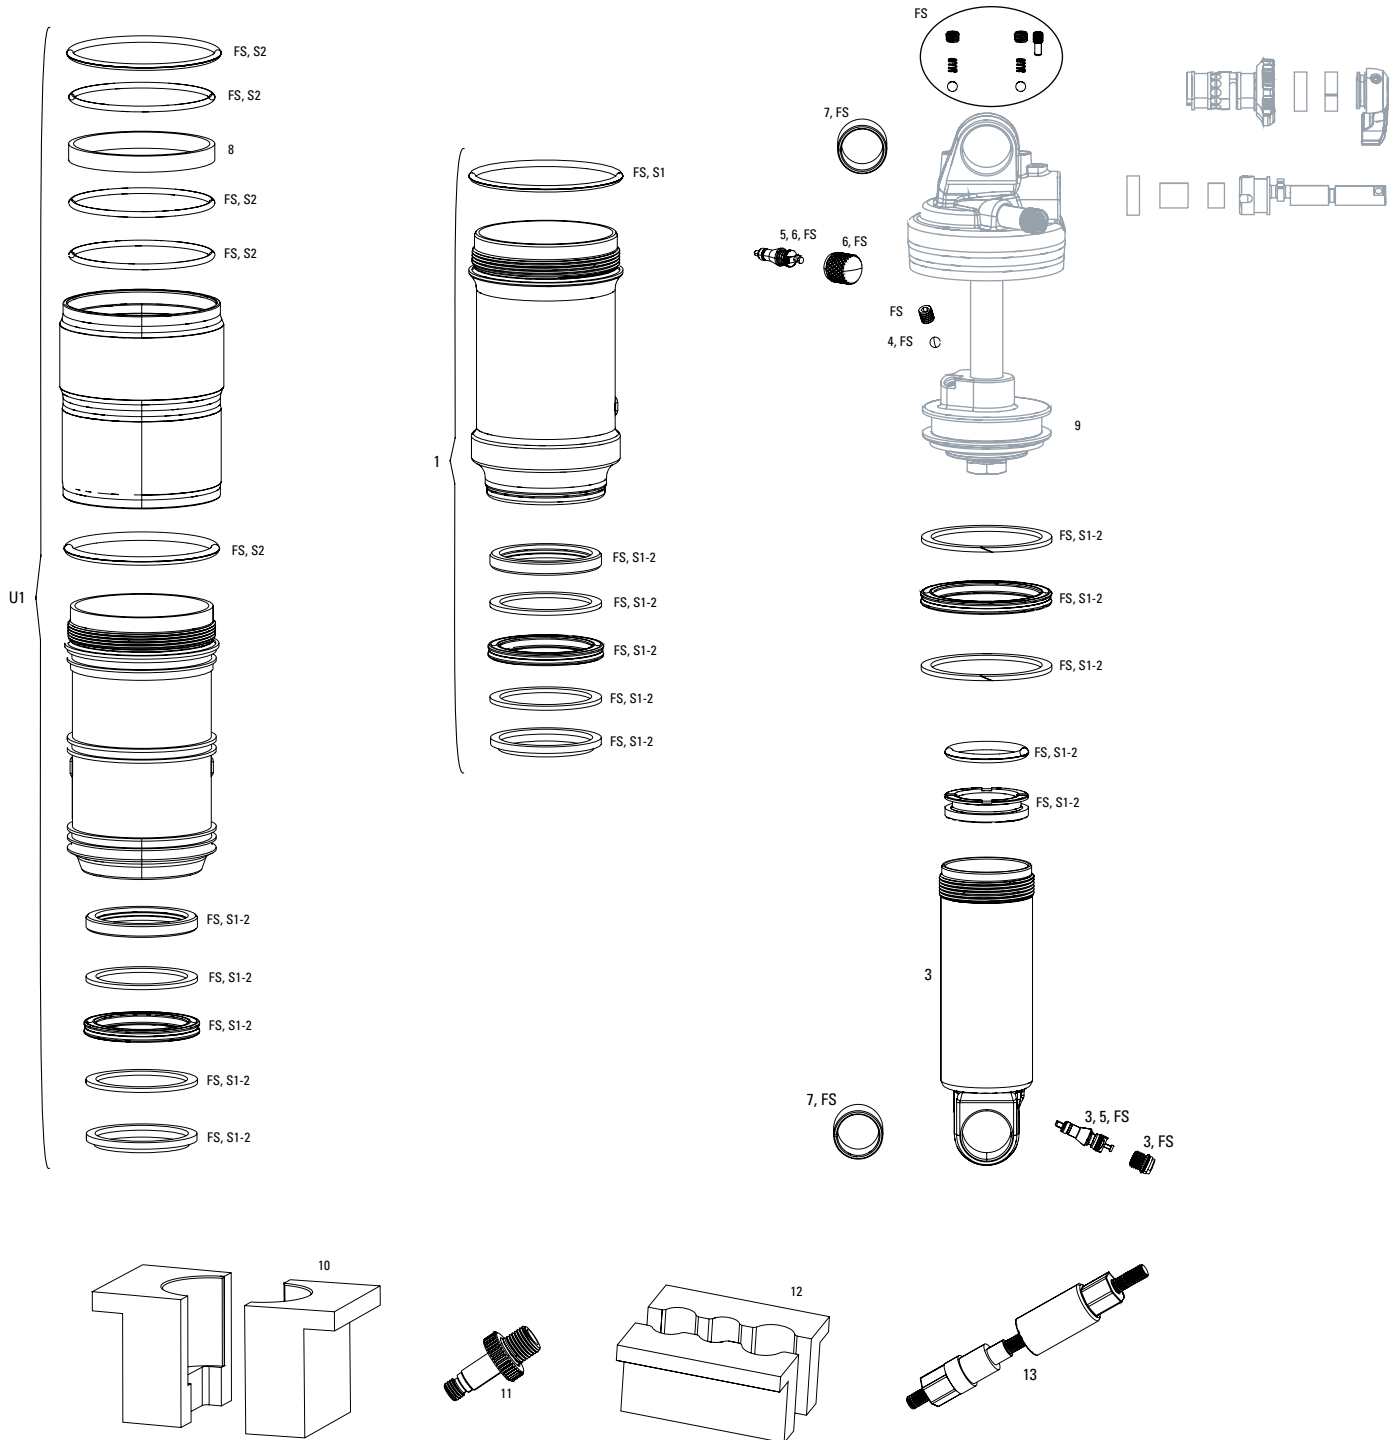

MONARCH RT3 D1-D2 (2016-2021)

Note:

1. Service Kit Full - Monarch RT3 intended for air seal and oil change/service to damper. AM Rear Shock Air Can Service Kit, Basic - Monarch RT3 intended for air seal service only.
2. Use 1/2"x1/2" Rear Shock Bushing/Mount Hardware Tool to remove and install eyelet bushing and mounting hardware.