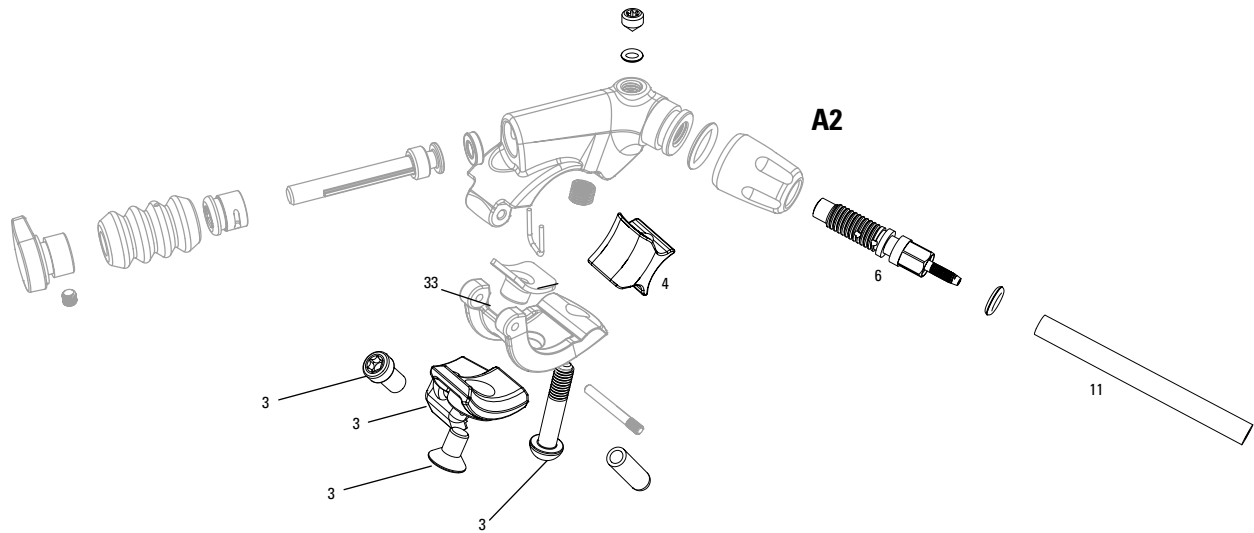

REVERB/REVERB STEALTH REMOTE A1-A2 (2011-2016)

Note:

1. A1 - Remote silver adjuster knob - compatible with A1 Reverb only (2011-2013)
2. A2 - Remote black adjuster knob - compatible with A2 & B1 Reverb only (2013-2016)
3. A1 - specific parts not compatible with A2
4. As of MY16, there is a new IFP for Reverb and Reverb Stealth that does not use the two backup rings. Current full service kits include the new IFP, which is retrofittable into any Reverb or Reverb Stealth
5. If Reverb is sinking into travel or experiencing bypass, please use new IFP tube and inner seal head.