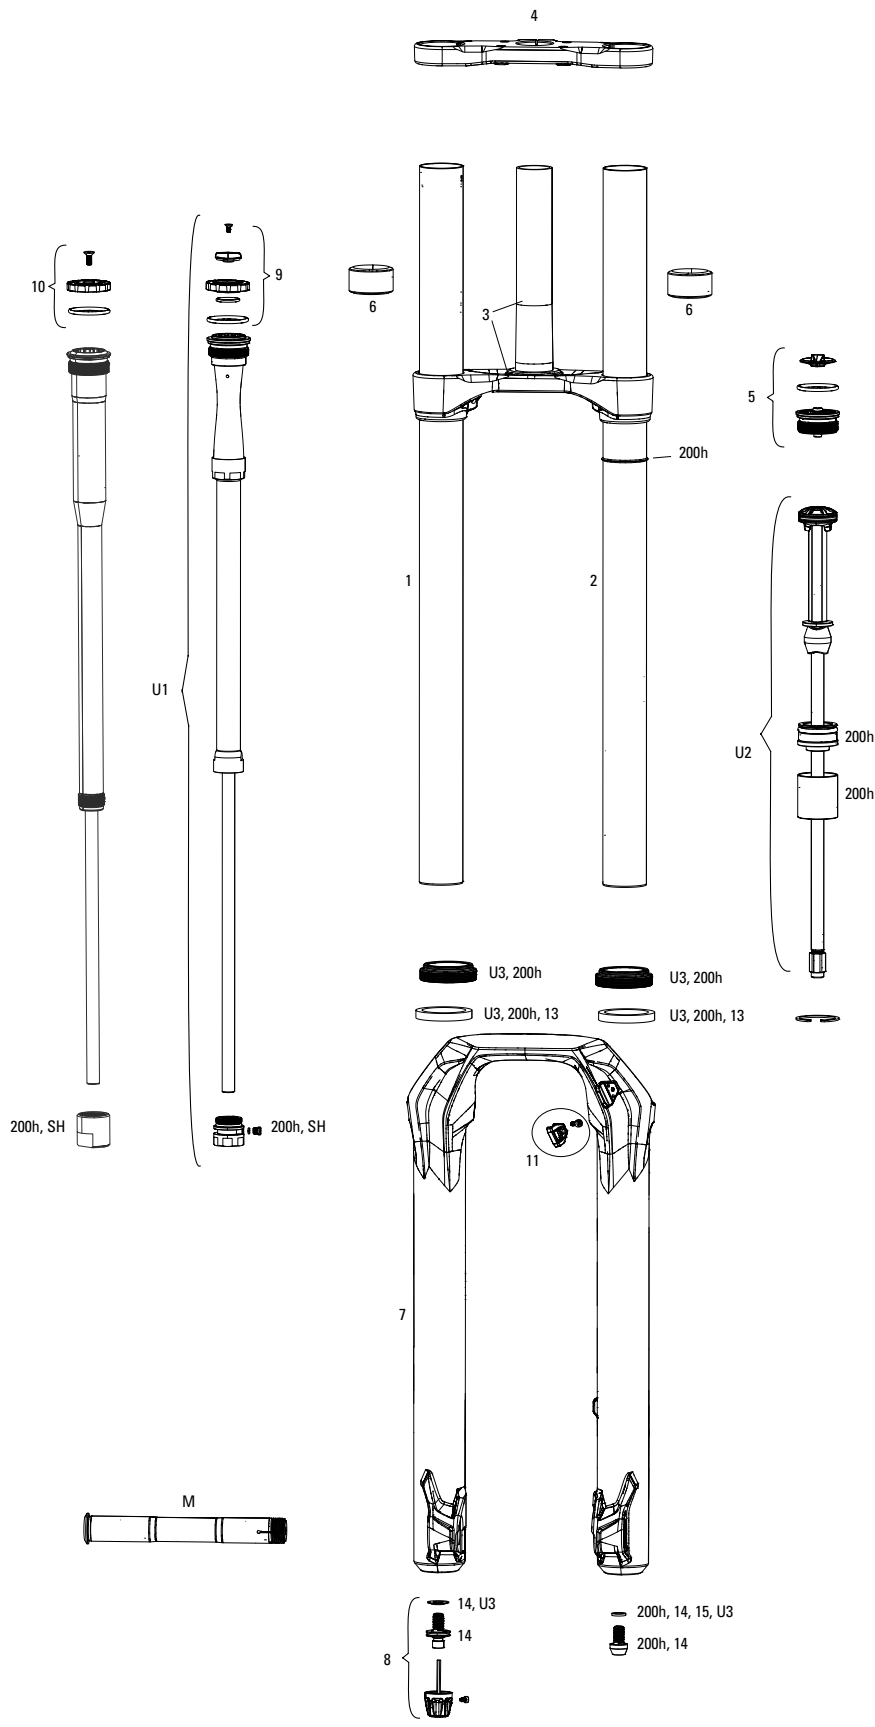

UPGRADES	
U1	00.4318.048.000 DAMPER UPGRADE KIT - CHARGER2.1 RC2 CROWN HIGH SPEED, LOW SPEED COMPRESSION (INCLUDES COMPLETE RIGHT SIDE INTERNALS) - ZEB (A1+/2020+)
U2	00.4020.574.006 AIR SPRING UPGRADE KIT - DEBONAIR C1 190MM (INCLUDES DEBON AIR ASSEMBLY, SILVER SEAL HEAD) - ZEB (A1+/2021+)
U2	00.4020.574.007 AIR SPRING UPGRADE KIT - DEBONAIR C1 180MM (INCLUDES DEBON AIR ASSEMBLY, SILVER SEAL HEAD) - ZEB (A1+/2021+)
U2	00.4020.574.008 AIR SPRING UPGRADE KIT - DEBONAIR C1 170MM (INCLUDES DEBON AIR ASSEMBLY, SILVER SEAL HEAD) - ZEB (A1+/2021+)
U2	00.4020.574.009 AIR SPRING UPGRADE KIT - DEBONAIR C1 160MM (INCLUDES DEBON AIR ASSEMBLY, SILVER SEAL HEAD) - ZEB (A1+/2021+)
U2	00.4020.574.010 AIR SPRING UPGRADE KIT - DEBONAIR C1 150MM (INCLUDES DEBON AIR ASSEMBLY, SILVER SEAL HEAD) - ZEB (A1+/2021+)
U3	00.4020.575.001 SILVER SEAL HEAD UPGRADE KIT - DEBONAIR C1 38MM SILVER SEAL HEAD (INCLUDES SILVER SEAL HEAD) - ZEB (A+/2021+)
U4	00.4318.047.000 ROCKSHOX MTB FENDER BLACK SHORT - ZEB (A1+/2021+)
U5	00.4318.045.005 FORK DUST WIPER UPGRADE KIT - 38MM BLACK FLANGELESS ULTRA-LOW FRICTION SKF SEALS (INCLUDES DUST WIPERS & 6MM FOAM RINGS) - ZEB (A+/2021+)
U5	11.4018.121.000 FORK DUST WIPER KIT - 38MM BLACK (INCLUDES FLANGELESS DUST WIPERS) (QTY 20) - ZEB 2021
SERVICE	
200H	00.4318.025.181 200 HOUR/1 YEAR SERVICE KIT (INCLUDES DUST SEALS, FOAM RINGS, O-RING SEALS, CHRC DAMPER SEALHEAD, DEBONAIR (SILVER) SEALHEAD - ZEB R/SELECT A1 (2021)
200H	00.4318.025.182 200 HOUR/1 YEAR SERVICE KIT (INCLUDES DUST SEALS, FOAM RINGS, O-RING SEALS, CHGR2 DAMPER SEALHEAD, DEBONAIR (SILVER) SEALHEAD - ZEB SELECT+/ULTIMATE A1 (2021)
200H	00.4318.025.183 200 HOUR/1 YEAR SERVICE KIT (INCLUDES DUST SEALS, FOAM RINGS, O-RING SEALS, CHRC DAMPER SEALHEAD, DUAL POSITION AIR (SILVER) SEALHEAD - (DPA ONLY) ZEB R/SELECT A1 (2021)
200H	00.4318.025.184 200 HOUR/1 YEAR SERVICE KIT (INCLUDES DUST SEALS, FOAM RINGS, O-RING SEALS, CHGR2 DAMPER SEALHEAD, DUAL POSITION AIR (SILVER) SEALHEAD - (DPA ONLY) ZEB SELECT+/ULTIMATE A1 (2021)
LOWER LEG	
1	11.4018.091.035 FORK LOWER LEG - (FOIL DECALS INCLUDED) 27 15X110 BOOST™ (38MM) DIFFUSION BLACK - ZEB A1 R/SELECT/SELECT+ (2021)
1	11.4018.091.036 FORK LOWER LEG - (FOIL DECALS INCLUDED) 29 15X110 BOOST™ (38MM) DIFFUSION BLACK - ZEB A1 R/SELECT/SELECT+ (2021)
1	11.4018.091.037 FORK LOWER LEG - (FOIL DECALS INCLUDED) 27 15X110 BOOST™ (38MM) GLOSS BLACK - ZEB A1 ULTIMATE (2021)
1	11.4018.091.038 FORK LOWER LEG - (FOIL DECALS INCLUDED) 29 15X110 BOOST™ (38MM) GLOSS BLACK - ZEB A1 ULTIMATE (2021)
1	11.4018.091.039 FORK LOWER LEG - (FOIL DECALS INCLUDED) 27 15X110 BOOST™ (38MM) GREY - ZEB A1 ULTIMATE (2021)
1	11.4018.091.040 FORK LOWER LEG - (FOIL DECALS INCLUDED) 29 15X110 BOOST™ (38MM) GREY - ZEB A1 ULTIMATE (2021)
CSU	
2	11.4018.090.032 FORK CSU - DEBONAIR - 27B 38 OFF-SET TAPER ANO BLACK (NO GRADIENTS) ZEB A1 (2021)
2	11.4018.090.033 FORK CSU - DEBONAIR - 27B 38 OFF-SET TAPER DIFF BLACK (NO GRADIENTS) ZEB A1 (2021)
2	11.4018.090.034 FORK CSU - DEBONAIR - 29B 51 OFF-SET TAPER ANO BLACK (NO GRADIENTS) ZEB A1 (2021)
2	11.4018.090.035 FORK CSU - DEBONAIR - 29B 51 OFF-SET TAPER DIFF BLACK (NO GRADIENTS) ZEB A1 (2021)
2	11.4018.090.036 FORK CSU - DEBONAIR - 27/29B 44 OFF-SET TAPER ANO BLACK (NO GRADIENTS) ZEB A1 (2021)
2	11.4018.090.037 FORK CSU - DEBONAIR - 27/29B 44 OFF-SET TAPER DIFF BLACK (NO GRADIENTS) ZEB A1 (2021)
2	11.4018.090.038 FORK CSU - DEBONAIR - 27/29B 44 OFF-SET 1.8 TAPER ANO BLACK (NO GRADIENTS) ZEB A1 (2021)
2	11.4018.090.039 FORK CSU - DEBONAIR - 27/29B 44 OFF-SET 1.8 TAPER DIFF BLACK (NO GRADIENTS) ZEB A1 (2021)
2	11.4018.090.040 FORK CSU - DUAL POSITION AIR - 27B 38 OFF-SET TAPER ANO BLACK (NO GRADIENTS) ZEB A1 (2021)
2	11.4018.090.041 FORK CSU - DUAL POSITION AIR - 27B 38 OFF-SET TAPER DIFF BLACK (NO GRADIENTS) ZEB A1 (2021)
2	11.4018.090.042 FORK CSU - DUAL POSITION AIR - 29B 51 OFF-SET TAPER ANO BLACK (NO GRADIENTS) ZEB A1 (2021)
2	11.4018.090.043 FORK CSU - DUAL POSITION AIR - 29B 51 OFF-SET TAPER DIFF BLACK (NO GRADIENTS) ZEB A1 (2021)
2	11.4018.090.044 FORK CSU - DUAL POSITION AIR - 27/29B 44 OFF-SET 1.8 TAPER ANO BLACK (NO GRADIENTS) ZEB A1 (2021)
2	11.4018.090.045 FORK CSU - DUAL POSITION AIR - 27/29B 44 OFF-SET 1.8 TAPER DIFF BLACK (NO GRADIENTS) ZEB A1 (2021)
2	11.4018.090.046 FORK CSU - DUAL POSITION AIR - 27/29B 44 OFF-SET TAPER ANO BLACK (NO GRADIENTS) ZEB A1 (2021)
2	11.4018.090.047 FORK CSU - DUAL POSITION AIR - 27/29B 44 OFF-SET TAPER DIFF BLACK (NO GRADIENTS) ZEB A1 (2021)
2	11.4018.090.048 FORK CSU - DEBONAIR - 27/29B 44 OFF-SET - 590D-TAPER ANO BLACK (NO GRADIENTS) ZEB A1 (2021)
2	11.4018.090.049 FORK CSU - DEBONAIR - 27/29B 44 OFF-SET - 590D-TAPER DIFF BLACK (NO GRADIENTS) ZEB A1 (2021)
2	11.4018.090.050 FORK CSU - DEBONAIR - 27/29B 44 OFF-SET - 690D-TAPER ANO BLACK (NO GRADIENTS) ZEB A1 - TREK (2021)
2	11.4018.090.051 FORK CSU - DEBONAIR - 27/29B 44 OFF-SET - 690D-TAPER DIFF BLACK (NO GRADIENTS) ZEB A1 - TREK (2021)
DAMPER	
3	11.4018.082.004 FORK REBOUND DAMPER KNOB KIT - (INCLUDES ADJUSTER KNOB & BOLT) - CHARGER RC2/RCT2/RCT R - LYRIK, PIKE, BOXXER, ZEB
4	11.4018.082.025 FORK COMPRESSION DAMPER KNOB KIT- CROWN CHARGER RC (INCLUDES KNOB & SCREW) - ZEB SELECT A1 (2021)
5	11.4018.082.026 FORK COMPRESSION DAMPER KNOB KIT- CROWN CHARGER2 RC (INCLUDES KNOB & SCREW) - ZEB ULTIMATE A1 (2021)
6	11.4018.082.027 FORK COMPRESSION DAMPER KNOB KIT- CROWN CHARGER2 RC2 (INCLUDES KNOB & SCREW) - ZEB ULTIMATE A1 (2021)
SPRING	
7	11.4018.120.000 FORK SPRING DUAL POSITION AIR KNOB - REVELATION A1+/PIKE A1+/LYRIK A1+/YARI A1+/ZEB A1+

BOXXER SELECT/ULTIMATE C2 (2020-2021)