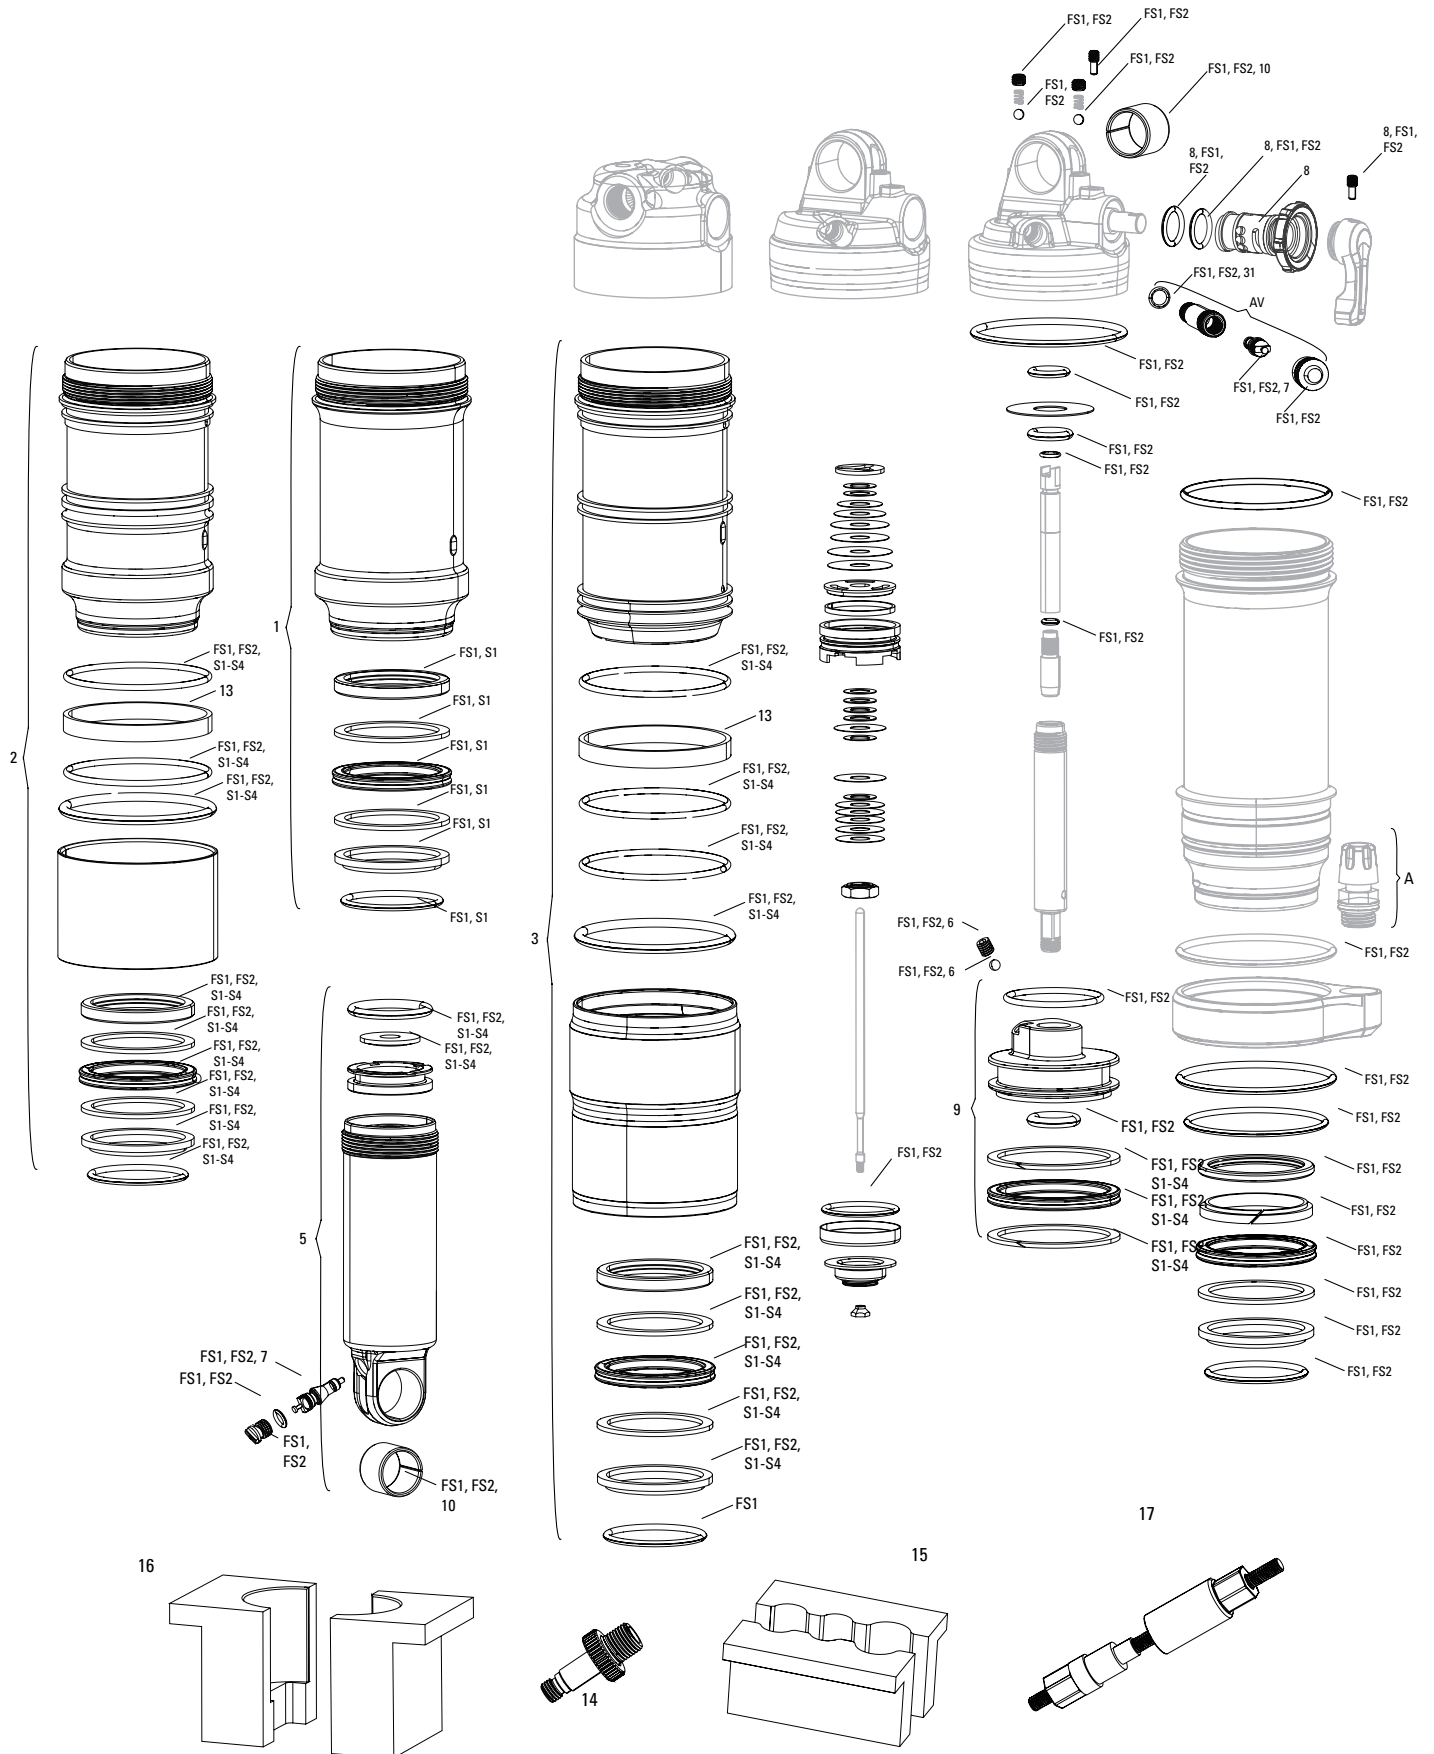

MONARCH RT C1-D2 (2014-2018)/RL B1-C2 (2014-2018)
MONARCH RT3 C1-C3 (2014-2015)

MONARCH R C1-D2 (2014-2020)/ RT C1-D2 (2014-2018) MONARCH RL B1-C2 (2014-2018) / RT3 C1-C3 (2014-2015)

UPGRADES

ns	00.4018.783.004	AIR CAN UPGRADE KIT - DEBONAIR 165X38 (INCLUDES AIR CAN, VOLUME SPACERS, SEALS & DECALS) - B1 & LATER (MONARCH 2014+/RT32013+)
ns	00.4018.783.005	AIR CAN UPGRADE KIT - DEBONAIR 184X44 (INCLUDES AIR CAN, VOLUME SPACERS, SEALS & DECALS) - B1 & LATER (MONARCH 2014+/RT32013+)
ns	00.4018.783.006	AIR CAN UPGRADE KIT - DEBONAIR 190/200X51 (INCLUDES AIR CAN, VOLUME SPACERS, SEALS & DECALS) - B1 & LATER (MONARCH 2014+/RT3 2013+)
ns	00.4018.783.007	AIR CAN UPGRADE KIT - DEBONAIR 200X57 (INCLUDES AIR CAN, VOLUME SPACERS, SEALS & DECALS) - B1 & LATER (MONARCH 2014+/RT32013+)
ns	00.4018.783.008	AIR CAN UPGRADE KIT - DEBONAIR 216X63 (INCLUDES AIR CAN, VOLUME SPACERS, SEALS & DECALS) - B1 & LATER (MONARCH 2014+/RT32013+)