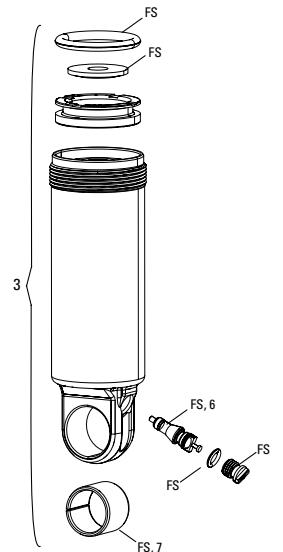

MONARCH XX B1-C2 (2014-2019)