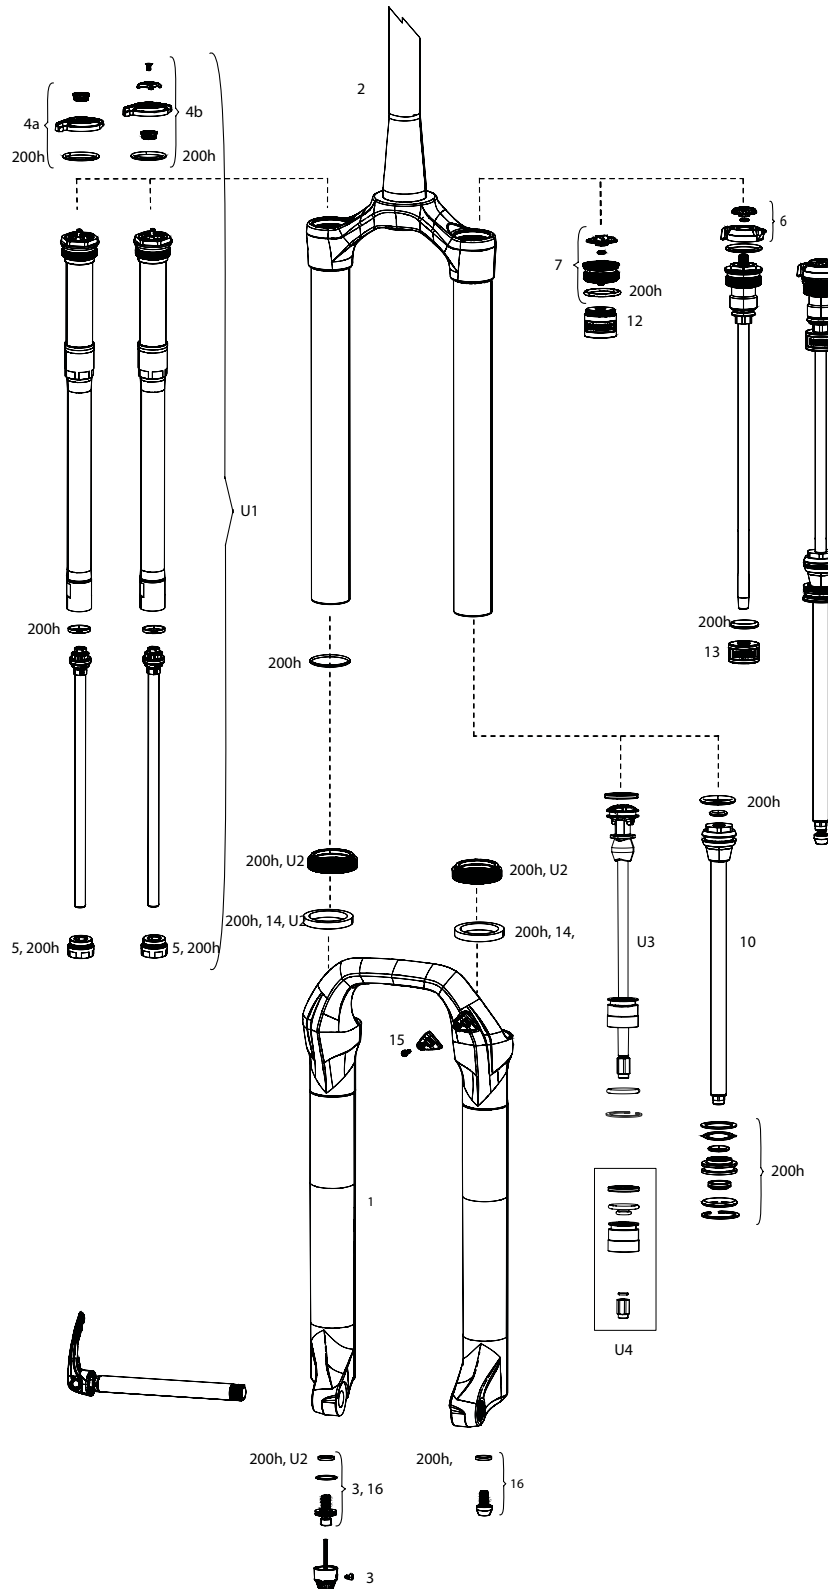

Note:

1. 200 Hour service kits include replaceable o-rings, glide rings, retaining rings, crush washers, and crush washer retainers. All air service kits include replacement schrader valve cores. A2. Charger damper fluid - use RockShox Rear Suspension Damping Fluid 3wt.
3. Charger lower leg lubricant - use RockShox Pike Suspension Oil, 0w-30.
4. Charger damper bleed - use Bleed fitting Charger Damper and RockShox Charger Damper Standard Bleed Kit.
5. For Travel Change and Bottomless Token options, see the respective pages in this catalog, listed in the Index.
6. Pike Solo Air CSU's do not come with gradients printed on the stanchion tubes.
7. Pike Boost Compatible threading for the top cap of the Charger Damper and Air Top Cap is specific to the Boost Compatible chassis.
8. A complete decal and maxle overview can be found in back of the catalog.