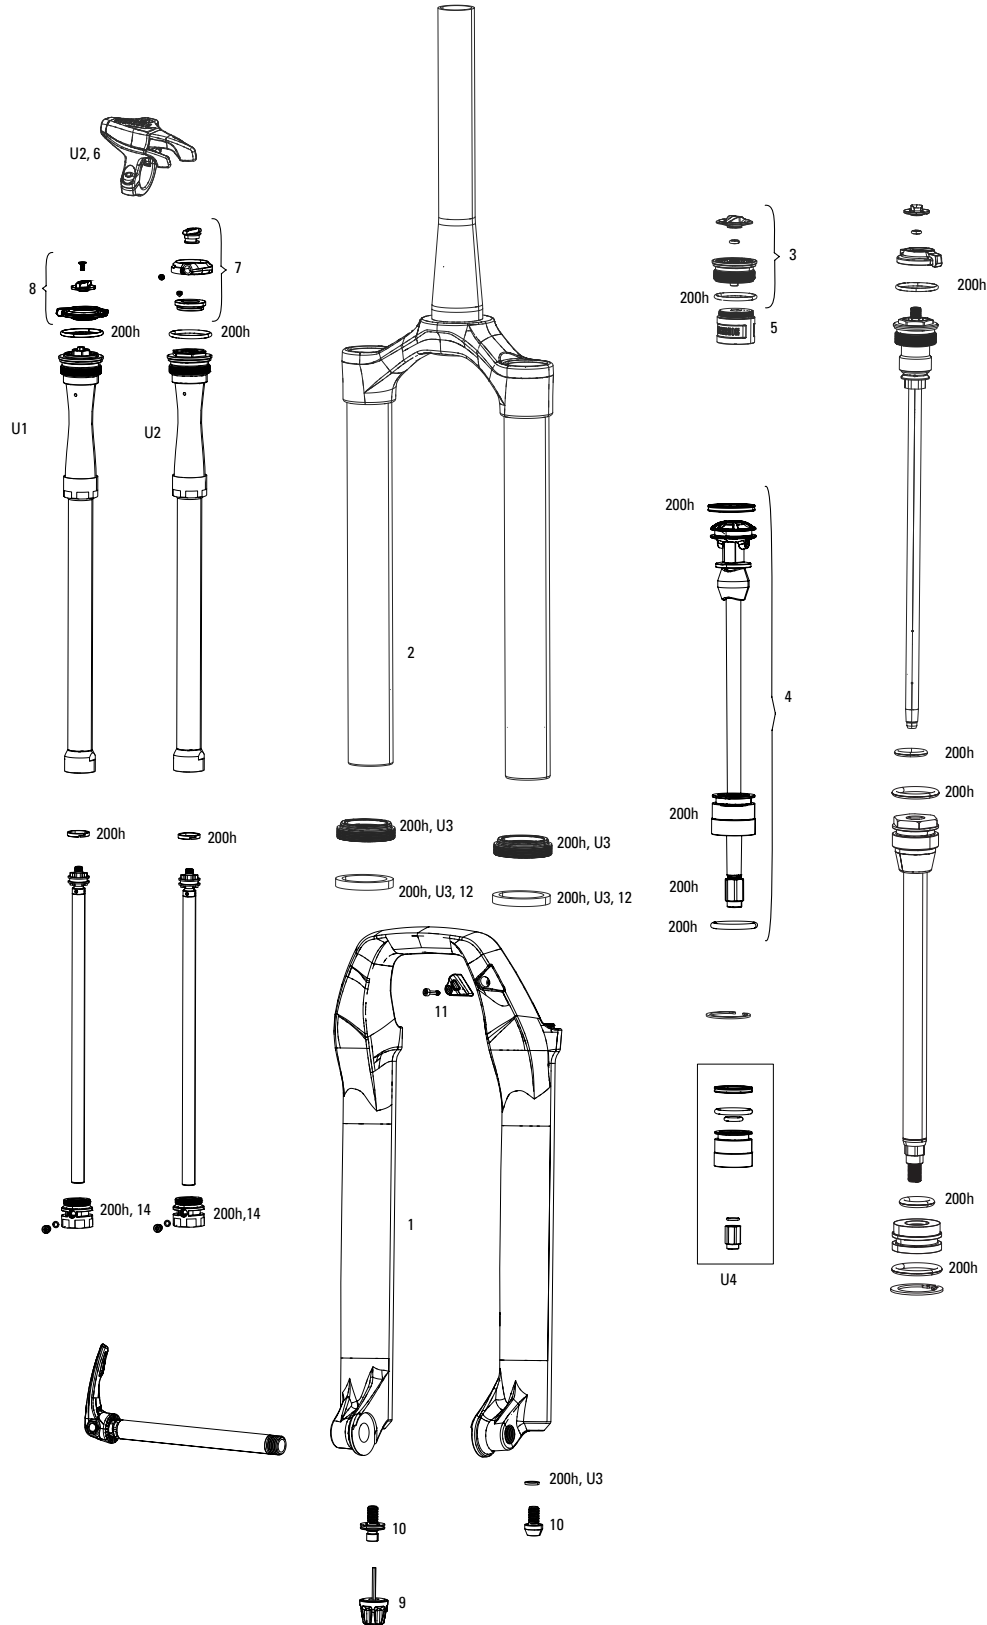

PIKE RCT3/RCT/RC B1-B2 (2018-2019)

Note:

- 1. PIKE B1 charger and DebonAir Spring are not compatible with previous generations of PIKE
- 2. Lower Legs are compatible with Revelation 35mm and older generations of PIKE.
- 3. Decal and Maxle pages can be found in back of the catalog.