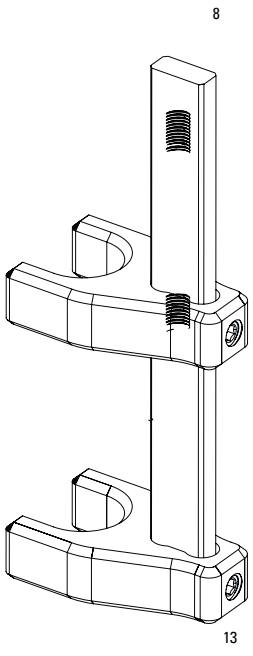

UPGRADE	
U1	00.4318.028.000 AIR CAN UPGRADE KIT - MEGNEG 185/210X47.5-55MM (INCLUDES AIR CAN, NEG VOLUME SPACERS, SEALS, GREASE, OIL & DECALS) - DELUXE A1-B2/SUPER DELUXE A1-B2
U1	00.4318.028.001 AM UPGRADE KIT MEGNEG 57.5-65MM AIR CAN UPGRADE KIT - MEGNEG 205/230X57.5-65MM (INCLUDES AIR CAN, NEG VOLUME SPACERS, SEALS, GREASE, OIL & DECALS) - DELUXE A1-B2/SUPER DELUXE A1-B2
U1	00.4318.028.002 AIR CAN UPGRADE KIT - MEGNEG 225/250X67.5-75MM (INCLUDES AIR CAN, NEG VOLUME SPACERS, SEALS, GREASE, OIL & DECALS) - DELUXE A1-B2/SUPER DELUXE A1-B2
SERVICE	
50h	00.4315.032.615 50 HOUR SERVICE KIT (INCLUDES AIR CAN SEALS, PISTON SEAL, GLIDE RINGS, SEAL GREASE/OIL) - DELUXE/SUPER DELUXE A1-B2 (2017-2020)
200h	00.4315.032.617 200 HOUR/1 YEAR SERVICE KIT (INCLUDES AIR CAN SEALS, PISTON SEAL, GLIDE RINGS, IFF SEALS, RESERVOIR SEALS, SEAL GREASE/OIL) - SUPER DELUXE A1-B2 (2017-2020)
200h	00.4315.032.637 200 HOUR/1 YEAR SERVICE KIT (INCLUDES AIR CAN SEALS, PISTON SEAL, GLIDE RINGS, IFF SEALS, REMOTE SPARES) - SUPER DELUXE REMOTE A1-B2 (2018-2020)
AIR CAN	
1	11.4118.033.034 REAR SHOCK AIR CAN ASSEMBLY - SOLO AIR 165/190X37.5-45 (INCLUDES DECALS, SEALS, 15W50 & DYNAMIC SEAL GREASE) - DELUXE/SUPER DELUXE (2017+)
1	11.4118.033.035 REAR SHOCK AIR CAN ASSEMBLY - SOLO AIR 185/210X47.5-55 (INCLUDES DECALS, SEALS, 15W50 & DYNAMIC SEAL GREASE) - DELUXE/SUPER DELUXE (2017+)
1	11.4118.033.036 REAR SHOCK AIR CAN ASSEMBLY - SOLO AIR 205/230X57.5-65 (INCLUDES DECALS, SEALS, 15W50 & DYNAMIC SEAL GREASE) - DELUXE/SUPER DELUXE (2017+)
1	11.4118.059.000 REAR SHOCK AIR CAN ASSEMBLY - DEBONAIR V2 BLACK 165/190X37.5-45MM (INCLUDES DECALS) - DELUXE/SUPER DELUXE (2017+)
1	11.4118.059.001 REAR SHOCK AIR CAN ASSEMBLY - DEBONAIR V2 BLACK 185/210X47.5-55MM (INCLUDES DECALS) - DELUXE/SUPER DELUXE (2017+)
1	11.4118.059.002 REAR SHOCK AIR CAN ASSEMBLY - DEBONAIR V2 BLACK 205/230X57.5-65MM (INCLUDES DECALS) - DELUXE/SUPER DELUXE (2017+)
1	11.4118.059.003 REAR SHOCK AIR CAN ASSEMBLY - DEBONAIR V2 BLACK 225/250X67.5-75MM (INCLUDES DECALS) - DELUXE/SUPER DELUXE (2017+)
DAMPER	
2a	11.4118.048.001 REAR SHOCK DAMPER BODY/IFF - STANDARD EYELET 37.5MM (INCLUDES DAMPER BODY, IFF, VALVE CORE, 7.5MM TRAVEL SPACER & CAPS) - DELUXE/SUPER DELUXE A1-B2 (2017-2020)
2a	11.4118.048.002 REAR SHOCK DAMPER BODY/IFF - STANDARD EYELET 40MM (INCLUDES DAMPER BODY, IFF, VALVE CORE, 5MM TRAVEL SPACER & CAPS) - DELUXE/SUPER DELUXE A1-B2 (2017-2020)
2a	11.4118.048.003 REAR SHOCK DAMPER BODY/IFF - STANDARD EYELET 42.5MM (INCLUDES DAMPER BODY, IFF, VALVE CORE, 2.5MM TRAVEL SPACER & CAPS) - DELUXE/SUPER DELUXE A1-B2 (2017-2020)
2a	11.4118.048.004 REAR SHOCK DAMPER BODY/IFF - STANDARD EYELET 45MM (INCLUDES DAMPER BODY, IFF, VALVE CORE & CAPS) - DELUXE/SUPER DELUXE A1-B2 (2017-2020)
2a	11.4118.048.005 REAR SHOCK DAMPER BODY/IFF - STANDARD EYELET 47.5MM (INCLUDES DAMPER BODY, IFF, VALVE CORE, 7.5MM TRAVEL SPACER & CAPS) - DELUXE/SUPER DELUXE A1-B2 (2017-2020)
2a	11.4118.048.006 REAR SHOCK DAMPER BODY/IFF - STANDARD EYELET 50MM (INCLUDES DAMPER BODY, IFF, VALVE CORE, 5MM TRAVEL SPACER & CAPS) - DELUXE/SUPER DELUXE A1-B2 (2017-2020)
2a	11.4118.048.007 REAR SHOCK DAMPER BODY/IFF - STANDARD EYELET 52.5MM (INCLUDES DAMPER BODY, IFF, VALVE CORE, 2.5MM TRAVEL SPACER & CAPS) - DELUXE/SUPER DELUXE A1-B2 (2017-2020)
2a	11.4118.048.008 REAR SHOCK DAMPER BODY/IFF - STANDARD EYELET 55MM (INCLUDES DAMPER BODY, IFF, VALVE CORE & CAPS) - DELUXE/SUPER DELUXE A1-B2 (2017-2020)
2a	11.4118.048.009 REAR SHOCK DAMPER BODY/IFF - STANDARD EYELET 57.5MM (INCLUDES DAMPER BODY, IFF, VALVE CORE, 7.5MM TRAVEL SPACER & CAPS) - DELUXE/SUPER DELUXE A1-B2 (2017-2020)
2a	11.4118.048.010 REAR SHOCK DAMPER BODY/IFF - STANDARD EYELET 60MM (INCLUDES DAMPER BODY, IFF, VALVE CORE, 5MM TRAVEL SPACER & CAPS) - DELUXE/SUPER DELUXE A1-B2 (2017-2020)
2a	11.4118.048.011 REAR SHOCK DAMPER BODY/IFF - STANDARD EYELET 62.5MM (INCLUDES DAMPER BODY, IFF, VALVE CORE, 2.5MM TRAVEL SPACER & CAPS) - DELUXE/SUPER DELUXE A1-B2 (2017-2020)
2a	11.4118.048.012 REAR SHOCK DAMPER BODY/IFF - STANDARD EYELET 65MM (INCLUDES DAMPER BODY, IFF, VALVE CORE & CAPS) - DELUXE/SUPER DELUXE A1-B2 (2017-2020)
2a	11.4118.048.026 REAR SHOCK DAMPER BODY/IFF - STANDARD EYELET 50MM (INCLUDES DAMPER BODY, IFF, VALVE CORE & CAPS) - DELUXE A1/ SUPER DELUXE A1 TREK (2017-2020)
2a	11.4118.048.027 REAR SHOCK DAMPER BODY/IFF - STANDARD EYELET 67.5MM (INCLUDES DAMPER BODY, IFF, VALVE CORE, 7.5 TRAVEL SPACER & CAPS) - DELUXE/SUPER DELUXE A1-B2 (2017-2020)
2a	11.4118.048.028 REAR SHOCK DAMPER BODY/IFF - STANDARD EYELET 70MM (INCLUDES DAMPER BODY, IFF, VALVE CORE, 5 TRAVEL SPACER & CAPS) - DELUXE/SUPER DELUXE A1-B2 (2017-2020)
2a	11.4118.048.029 REAR SHOCK DAMPER BODY/IFF - STANDARD EYELET 72.5MM (INCLUDES DAMPER BODY, IFF, VALVE CORE, 2.5 TRAVEL SPACER & CAPS) - DELUXE/SUPER DELUXE A1-B2 (2017-2020)
2a	11.4118.048.030 REAR SHOCK DAMPER BODY/IFF - STANDARD EYELET 75MM (INCLUDES DAMPER BODY, IFF, VALVE CORE & CAPS) - DELUXE/SUPER DELUXE A1-B2 (2017-2020)
2b	11.4118.048.014 REAR SHOCK DAMPER BODY/IFF - BEARING EYELET 37.5MM (INCLUDES DAMPER BODY, IFF, VALVE CORE, 7.5MM TRAVEL SPACER & CAPS) - DELUXE/SUPER DELUXE A1-B2 (2017-2020)
2b	11.4118.048.015 REAR SHOCK DAMPER BODY/IFF - BEARING EYELET 40MM (INCLUDES DAMPER BODY, IFF, VALVE CORE, 5MM TRAVEL SPACER & CAPS) - DELUXE/SUPER DELUXE A1-B2 (2017-2020)
2b	11.4118.048.016 REAR SHOCK DAMPER BODY/IFF - BEARING EYELET 42.5MM (INCLUDES DAMPER BODY, IFF, VALVE CORE, 2.5MM TRAVEL SPACER & CAPS) - DELUXE/SUPER DELUXE A1-B2 (2017-2020)

SUPER DELUXE COIL A1-A2 (2018-2020)