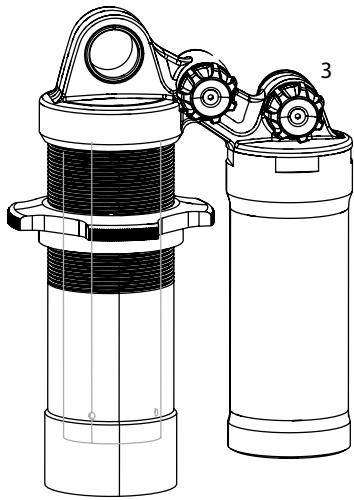

KAGE A1-A3 (2012-2018)

	SERVICE	
S1	11.4118.018.000	REAR SHOCK SERVICE KIT - GREEN SEALHEAD SCRAPER - KAGE (PRODUCED AFTER JAN 1ST 2013)
	SPARES	
1	11.4115.085.010	REAR SHOCK REBOUND KNOB KIT - 2011 VIVID/VIVID AIR/KAGE (NOT COMPATIBLE 2009-2010)
2	11.4115.013.000	REAR SHOCK EYELET BUSHING KIT -1/2"X1/2" (QTY 2)
	SERVICE	
S1	11.4118.018.000	REAR SHOCK SERVICE KIT - GREEN SEALHEAD SCRAPER - KAGE (PRODUCED AFTER JAN 1ST 2013)
	COIL SPRING	
4	00.4118.026.000	SPRING GREY VIVID/KAGE 300LB 200X51/57
4	00.4118.026.001	SPRING GREY VIVID/KAGE 350LB 200X51/57
4	00.4118.026.002	SPRING GREY VIVID/KAGE 400LB 200X51/57
4	00.4118.026.003	SPRING GREY VIVID/KAGE 450LB 200X51/57
4	00.4118.026.004	SPRING GREY VIVID/KAGE 500LB 200X51/57
4	00.4118.026.005	SPRING GREY VIVID/KAGE 550LB 200X51/57
4	00.4118.026.006	SPRING GREY VIVID/KAGE 600LB 200X51/57
4	00.4118.026.007	SPRING GREY VIVID/KAGE 650LB 200X51/57
4	00.4118.026.008	SPRING GREY VIVID/KAGE 250LB 216/222X70
4	00.4118.026.009	SPRING GREY VIVID/KAGE 300LB 216/222X70
4	00.4118.026.010	SPRING GREY VIVID/KAGE 350LB 216/222X70
4	00.4118.026.011	SPRING GREY VIVID/KAGE 400LB 216/222X70
4	00.4118.026.012	SPRING GREY VIVID/KAGE 450LB 216/222X70
4	00.4118.026.013	SPRING GREY VIVID/KAGE 500LB 216/222X70
4	00.4118.026.014	SPRING GREY VIVID/KAGE 550LB 216/222X70
4	00.4118.026.015	SPRING GREY VIVID/KAGE 600LB 216/222X70
4	00.4118.026.016	SPRING GREY VIVID/KAGE 650LB 216/222X70
4	00.4118.026.017	SPRING GREY VIVID/KAGE 200LB 240X76
4	00.4118.026.018	SPRING GREY VIVID/KAGE 250LB 240X76
4	00.4118.026.019	SPRING GREY VIVID/KAGE 300LB 240X76
4	00.4118.026.020	SPRING GREY VIVID/KAGE 350LB 240X76
4	00.4118.026.021	SPRING GREY VIVID/KAGE 400LB 240X76
4	00.4118.026.022	SPRING GREY VIVID/KAGE 450LB 240X76
4	00.4118.026.023	SPRING GREY VIVID/KAGE 500LB 240X76
4	00.4118.026.024	SPRING GREY VIVID/KAGE 550LB 240X76
4	00.4118.026.025	SPRING GREY VIVID/KAGE 600LB 240X76
4	00.4118.026.026	SPRING GREY VIVID/KAGE 200LB 267X89
4	00.4118.026.027	SPRING GREY VIVID/KAGE 250LB 267X89
4	00.4118.026.028	SPRING GREY VIVID/KAGE 300LB 267X89
4	00.4118.026.029	SPRING GREY VIVID/KAGE 350LB 267X89
4	00.4118.026.030	SPRING GREY VIVID/KAGE 400LB 267X89
4	00.4118.026.031	SPRING GREY VIVID/KAGE 450LB 267X89
4	00.4118.026.032	SPRING GREY VIVID/KAGE 500LB 267X89
4	00.4118.026.033	SPRING GREY VIVID/KAGE 550LB 267X89
	TOOLS/GREASE/FLUIDS	
5	00.4315.026.010	REAR SHOCK 1/2"X1/2" BUSHING TOOL (EYELET/SEALHEAD) ROCKSHOX
6	00.4115.154.020	REAR SHOCK VISE BLOCKS, 3 HOLE FOR ROCKSHOX MONARCH/VIVID/VIVID AIR/REVERB
7	00.4115.185.000	REAR SHOCK BODY VISE BLOCKS, (FOR SHOCK SERVICE) - KAGE/VIVID
ns	11.4115.094.030	MAXIMA SUSPENSION OIL PLUSH, 3WT 1 LITER BOTTLE - REAR SHOCK/CHARGER DAMPER
ns	00.4315.014.010	GREASE, PM600 MILITARY GREASE 140Z (FOR ORING SEALS)

VIVID COIL B1-B3 (2014-2020)