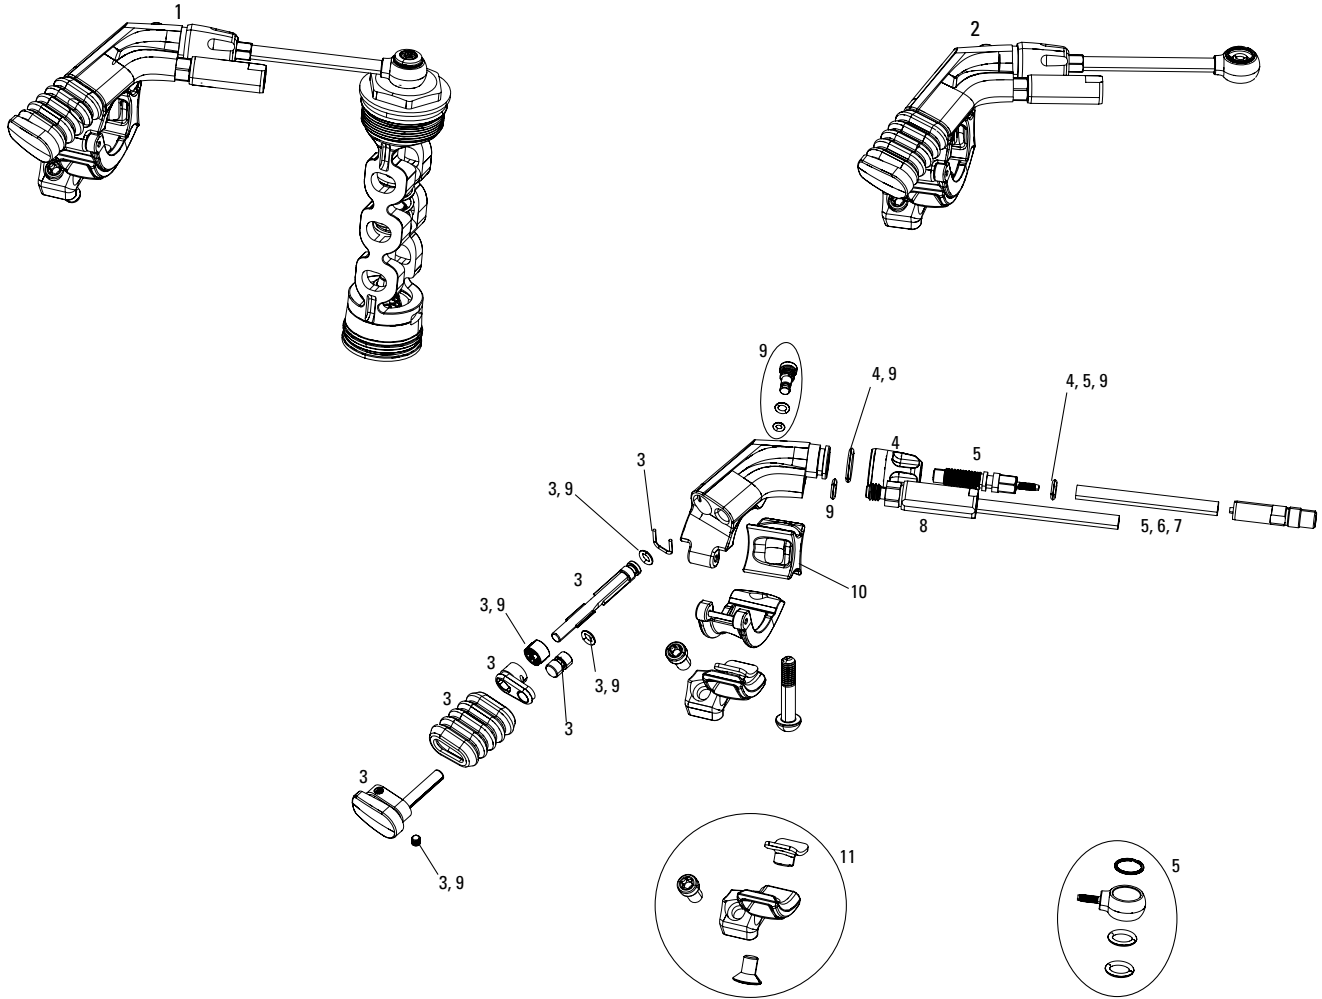

XLOC FULL SPRINT A1 (2014-2019)

1	00.4318.004.001	REMOTE UPGRADE KIT - XLOC FULL SPRINT - INCLUDES MOTION CONTROL X DNA COMP DAMPER, REAR SHOCK HYDRAULIC HOSE, BLEED SYRINGES, LEFT, MMX, BLACK - SIDB (2011-2016)
1	00.4318.004.002	REMOTE UPGRADE KIT - XLOC FULL SPRINT - INCLUDES MOTION CONTROL X DNA COMP DAMPER, REAR SHOCK HYDRAULIC HOSE, BLEED SYRINGES, RIGHT, MMX, BLACK - SIDB (2011-2016)
2	11.4315.013.070	REMOTE - XLOC FULL SPRINT LEFT GOLD ADJUSTER (INCLUDES HOSE/BANJO) - SID/REVELATION/MONARCH XX
2	11.4315.013.080	REMOTE - XLOC FULL SPRINT RIGHT GOLD ADJUSTER (INCLUDES HOSE/BANJO) - SID/REVELATION/MONARCH XX
3	11.4318.007.000	REMOTE BUTTON KIT - XLOC FULL SPRINT (INCLUDES, BUTTON, BOOT, MASTER PISTON ASSEMBLY, XLOC FULL SPRINT) -XLOC FULL SPRINT W/GOLD ADJUSTER
4	11.4318.008.000	REMOTE ADJUSTER KIT - XLOC FLOODGATE - XLOC SPRINT/FULL SPRINT - GOLD ADJUSTER 2014-2016
5	11.4018.060.000	REMOTE HYDRAULIC HOSE KIT - (INCLUDES RETAINING RING, BANJO O-RINGS & HOSE BARB O-RING) - XLOC
6	11.4015.434.030	REMOTE HYDRAULIC HOSE KIT - 500MM (HOSE ONLY) SPRINT/FULL SPRINT, GOLD ADJUSTER (QTY 2) - XLOC 2014-2016
7	11.4318.002.020	REMOTE HYDRAULIC HOSE KIT - 2000MM XLOC FULL SPRINT CONNECTAMAJIG (INCLUDES, BARB, COMPRESSION NUT & CONNECTAMAJIG) - MONARCH XX FULLSPRINT
8	11.4318.005.000	REMOTE CONNECTAMAJIG COLLAR - BLACK - REVERB/XLOC FULL SPRINT
9	11.4318.006.010	REMOTE SERVICE KIT - XLOC FULL SPRINT (INCLUDES RATCHET WHEEL & O-RINGS) - MONARCH XX/SID/REVELATION
10	11.6818.001.000	REMOTE DISCRETE PUCK - HYDRAULIC REMOTE (SPACER) FOR XLOC REMOTES QTY2
11	11.5315.049.010	DISC BRAKE LEVER CLAMP SHIFTER MOUNTING BRACKET - (MMX) LEFT -GUIDE ULT/RSC/RS/RE/R,LEVEL ULT/TLM/TL, CODE RSC/R, DB5 ELIXIR 9/7/CR MAG/X0/ XX, QTY 1
11	11.5315.049.020	DISC BRAKE LEVER CLAMP SHIFTER MOUNTING BRACKET - (MMX) RIGHT -GUIDE ULT/RSC/RS/RE/R,LEVEL ULT/TLM/TL, CODE RSC/R, DB5 ELIXIR 9/7/CR MAG/X0/ XX, QTY 1
ns	11.4315.011.030	ROCKSHOX BLEED KIT (XLOC/TOTEM) QTY 2 (INCLUDES TWO SYRINGESAND FITTINGS, ONE TORX TOOL)
ns	00.4318.007.001	ROCKSHOX STANDARD BLEED KIT (INCLUDES 2 SYRINGES/FITTINGS, REVERB HYDRAULIC FLUID, 120ML BOTTLE NEW)
ns	11.4315.021.070	ROCKSHOX REVERB HYDRAULIC FLUID, 120ML BOTTLE - REVERB A1-B1 POST/ALL REVERB REMOTES/SPRINT REMOTES
ns	11.4015.354.040	ROCKSHOX REVERB HYDRAULIC FLUID, 1 LITER BOTTLE - REVERB A1-B1 POST/ALL REVERB REMOTES/SPRINT REMOTES