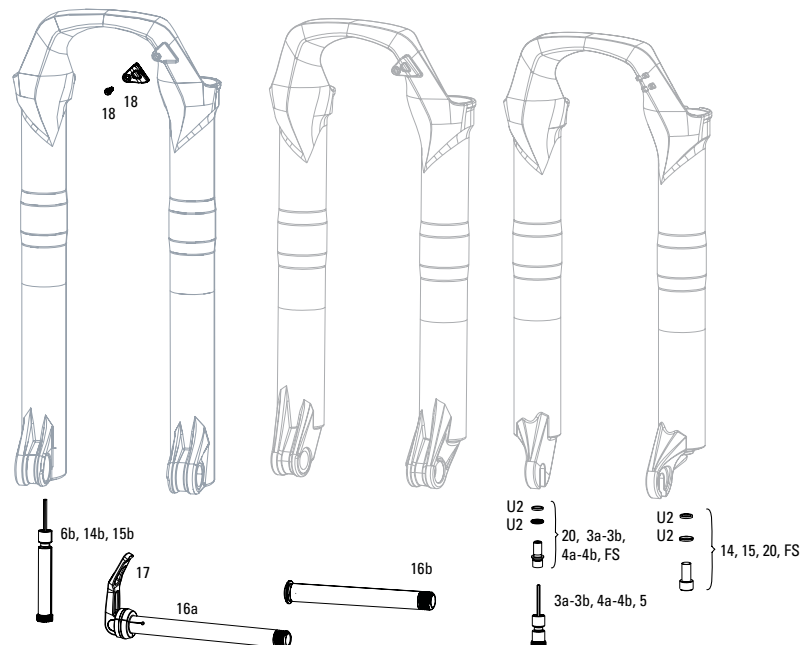

SEKTOR GOLD A1-B2 (2011-2017)

Note:

1. All basic service kits include the following replaceable wear items: o-rings, glide rings, dust seals, and foam rings.
2. Convert from Crown Adjust to Remote Adjust: Remote compression damper, remote compression adjuster spool, cable clamp and remote lever assembly.
3. Maximum Tire Diameter: 714mm Maximum Tire Width: 81mm
4. 32mm Boost lower legs use flangless wiper seals.
5. Decal pages can be found in back of the catalog.