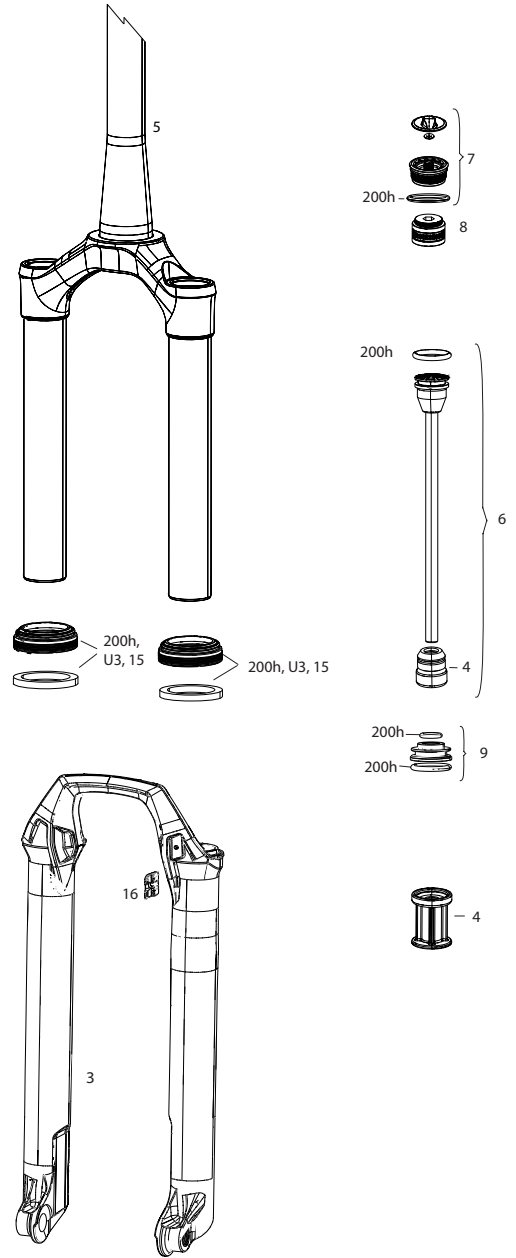

SID SL (32MM) SELECT/SELECT+/ULTIMATE C1 (2021)

Note:
1. Convert from Crown Adjust to Cable Remote Adjust: complete damper upgrade kit
2. Decal and Maxle pages can be found in back of the catalog.
3. 158mm boost Maxle not compatible with 32mm SID C1, use 15x100 Maxle. See parts page for compatible parts.