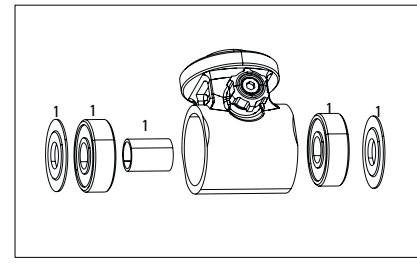

UPGRADE	
U1	00.4318.028.000 AIR CAN UPGRADE KIT - MEGNEG 185/210X47.5-55MM (INCLUDES AIR CAN, NEG VOLUME SPACERS, SEALS, GREASE, OIL & DECALS) - DELUXE A1-B2/SUPER DELUXE A1-B2
U1	00.4318.028.001 AM UPGRADE KIT MEGNEG 57.5-65MM AIR CAN UPGRADE KIT - MEGNEG 205/230X57.5-65MM (INCLUDES AIR CAN, NEG VOLUME SPACERS, SEALS, GREASE, OIL & DECALS) - DELUXE A1-B2/SUPER DELUXE A1-B2
U1	00.4318.028.002 AIR CAN UPGRADE KIT - MEGNEG 225/250X67.5-75MM (INCLUDES AIR CAN, NEG VOLUME SPACERS, SEALS, GREASE, OIL & DECALS) - DELUXE A1-B2/SUPER DELUXE A1-B2
SERVICE	
50h	00.4315.032.615 50 HOUR SERVICE KIT (INCLUDES AIR CAN SEALS, PISTON SEAL, GLIDE RINGS, SEAL GREASE/OIL) - DELUXE/SUPER DELUXE A1-B2 (2017-2020)
200h	00.4315.032.617 200 HOUR/1 YEAR SERVICE KIT (INCLUDES AIR CAN SEALS, PISTON SEAL, GLIDE RINGS, IFF SEALS, RESERVOIR SEALS, SEAL GREASE/OIL) - SUPER DELUXE A1-B2 (2017-2020)
200h	00.4315.032.637 200 HOUR/1 YEAR SERVICE KIT (INCLUDES AIR CAN SEALS, PISTON SEAL, GLIDE RINGS, IFF SEALS, REMOTE SPARES) - SUPER DELUXE REMOTE A1-B2 (2018-2020)
AIR CAN	
1	11.4118.033.034 REAR SHOCK AIR CAN ASSEMBLY - SOLO AIR 165/190X37.5-45 (INCLUDES DECALS, SEALS, 15W50 & DYNAMIC SEAL GREASE) - DELUXE/SUPER DELUXE (2017+)
1	11.4118.033.035 REAR SHOCK AIR CAN ASSEMBLY - SOLO AIR 185/210X47.5-55 (INCLUDES DECALS, SEALS, 15W50 & DYNAMIC SEAL GREASE) - DELUXE/SUPER DELUXE (2017+)
1	11.4118.033.036 REAR SHOCK AIR CAN ASSEMBLY - SOLO AIR 205/230X57.5-65 (INCLUDES DECALS, SEALS, 15W50 & DYNAMIC SEAL GREASE) - DELUXE/SUPER DELUXE (2017+)
1	11.4118.059.000 REAR SHOCK AIR CAN ASSEMBLY - DEBONAIR V2 BLACK 165/190X37.5-45MM (INCLUDES DECALS) - DELUXE/SUPER DELUXE (2017+)
1	11.4118.059.001 REAR SHOCK AIR CAN ASSEMBLY - DEBONAIR V2 BLACK 185/210X47.5-55MM (INCLUDES DECALS) - DELUXE/SUPER DELUXE (2017+)
1	11.4118.059.002 REAR SHOCK AIR CAN ASSEMBLY - DEBONAIR V2 BLACK 205/230X57.5-65MM (INCLUDES DECALS) - DELUXE/SUPER DELUXE (2017+)
1	11.4118.059.003 REAR SHOCK AIR CAN ASSEMBLY - DEBONAIR V2 BLACK 225/250X67.5-75MM (INCLUDES DECALS) - DELUXE/SUPER DELUXE (2017+)
DAMPER	
2a	11.4118.048.001 REAR SHOCK DAMPER BODY/IFF - STANDARD EYELET 37.5MM (INCLUDES DAMPER BODY, IFF, VALVE CORE, 7.5MM TRAVEL SPACER & CAPS) - DELUXE/SUPER DELUXE A1-B2 (2017-2020)
2a	11.4118.048.002 REAR SHOCK DAMPER BODY/IFF - STANDARD EYELET 40MM (INCLUDES DAMPER BODY, IFF, VALVE CORE, 5MM TRAVEL SPACER & CAPS) - DELUXE/SUPER DELUXE A1-B2 (2017-2020)
2a	11.4118.048.003 REAR SHOCK DAMPER BODY/IFF - STANDARD EYELET 42.5MM (INCLUDES DAMPER BODY, IFF, VALVE CORE, 2.5MM TRAVEL SPACER & CAPS) - DELUXE/SUPER DELUXE A1-B2 (2017-2020)
2a	11.4118.048.004 REAR SHOCK DAMPER BODY/IFF - STANDARD EYELET 45MM (INCLUDES DAMPER BODY, IFF, VALVE CORE & CAPS) - DELUXE/SUPER DELUXE A1-B2 (2017-2020)
2a	11.4118.048.005 REAR SHOCK DAMPER BODY/IFF - STANDARD EYELET 47.5MM (INCLUDES DAMPER BODY, IFF, VALVE CORE, 7.5MM TRAVEL SPACER & CAPS) - DELUXE/SUPER DELUXE A1-B2 (2017-2020)
2a	11.4118.048.006 REAR SHOCK DAMPER BODY/IFF - STANDARD EYELET 50MM (INCLUDES DAMPER BODY, IFF, VALVE CORE, 5MM TRAVEL SPACER & CAPS) - DELUXE/SUPER DELUXE A1-B2 (2017-2020)
2a	11.4118.048.007 REAR SHOCK DAMPER BODY/IFF - STANDARD EYELET 52.5MM (INCLUDES DAMPER BODY, IFF, VALVE CORE, 2.5MM TRAVEL SPACER & CAPS) - DELUXE/SUPER DELUXE A1-B2 (2017-2020)
2a	11.4118.048.008 REAR SHOCK DAMPER BODY/IFF - STANDARD EYELET 55MM (INCLUDES DAMPER BODY, IFF, VALVE CORE & CAPS) - DELUXE/SUPER DELUXE A1-B2 (2017-2020)
2a	11.4118.048.009 REAR SHOCK DAMPER BODY/IFF - STANDARD EYELET 57.5MM (INCLUDES DAMPER BODY, IFF, VALVE CORE, 7.5MM TRAVEL SPACER & CAPS) - DELUXE/SUPER DELUXE A1-B2 (2017-2020)
2a	11.4118.048.010 REAR SHOCK DAMPER BODY/IFF - STANDARD EYELET 60MM (INCLUDES DAMPER BODY, IFF, VALVE CORE, 5MM TRAVEL SPACER & CAPS) - DELUXE/SUPER DELUXE A1-B2 (2017-2020)
2a	11.4118.048.011 REAR SHOCK DAMPER BODY/IFF - STANDARD EYELET 62.5MM (INCLUDES DAMPER BODY, IFF, VALVE CORE, 2.5MM TRAVEL SPACER & CAPS) - DELUXE/SUPER DELUXE A1-B2 (2017-2020)
2a	11.4118.048.012 REAR SHOCK DAMPER BODY/IFF - STANDARD EYELET 65MM (INCLUDES DAMPER BODY, IFF, VALVE CORE & CAPS) - DELUXE/SUPER DELUXE A1-B2 (2017-2020)
2a	11.4118.048.026 REAR SHOCK DAMPER BODY/IFF - STANDARD EYELET 50MM (INCLUDES DAMPER BODY, IFF, VALVE CORE & CAPS) - DELUXE A1/ SUPER DELUXE A1 TREK (2017-2020)
2a	11.4118.048.027 REAR SHOCK DAMPER BODY/IFF - STANDARD EYELET 67.5MM (INCLUDES DAMPER BODY, IFF, VALVE CORE, 7.5 TRAVEL SPACER & CAPS) - DELUXE/SUPER DELUXE A1-B2 (2017-2020)
2a	11.4118.048.028 REAR SHOCK DAMPER BODY/IFF - STANDARD EYELET 70MM (INCLUDES DAMPER BODY, IFF, VALVE CORE, 5 TRAVEL SPACER & CAPS) - DELUXE/SUPER DELUXE A1-B2 (2017-2020)
2a	11.4118.048.029 REAR SHOCK DAMPER BODY/IFF - STANDARD EYELET 72.5MM (INCLUDES DAMPER BODY, IFF, VALVE CORE, 2.5 TRAVEL SPACER & CAPS) - DELUXE/SUPER DELUXE A1-B2 (2017-2020)
2a	11.4118.048.030 REAR SHOCK DAMPER BODY/IFF - STANDARD EYELET 75MM (INCLUDES DAMPER BODY, IFF, VALVE CORE & CAPS) - DELUXE/SUPER DELUXE A1-B2 (2017-2020)
2b	11.4118.048.014 REAR SHOCK DAMPER BODY/IFF - BEARING EYELET 37.5MM (INCLUDES DAMPER BODY, IFF, VALVE CORE, 7.5MM TRAVEL SPACER & CAPS) - DELUXE/SUPER DELUXE A1-B2 (2017-2020)
2b	11.4118.048.015 REAR SHOCK DAMPER BODY/IFF - BEARING EYELET 40MM (INCLUDES DAMPER BODY, IFF, VALVE CORE, 5MM TRAVEL SPACER & CAPS) - DELUXE/SUPER DELUXE A1-B2 (2017-2020)
2b	11.4118.048.016 REAR SHOCK DAMPER BODY/IFF - BEARING EYELET 42.5MM (INCLUDES DAMPER BODY, IFF, VALVE CORE, 2.5MM TRAVEL SPACER & CAPS) - DELUXE/SUPER DELUXE A1-B2 (2017-2020)

SUPER DELUXE COIL A1-A2 (2018-2020)