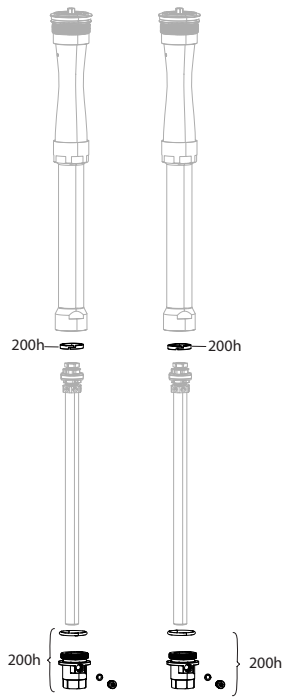

SID (35MM) SELECT/SELECT+/ULTIMATE C1 (2021)

Note:
1. Convert from Crown Adjust to Cable Remote Adjust: complete damper upgrade kit
2. Decal and Maxle pages can be found in back of the catalog.
3. 158mm boost Maxle not compatible with 35mm SID C1, use 15x100 Maxle. See parts page for compatible parts.