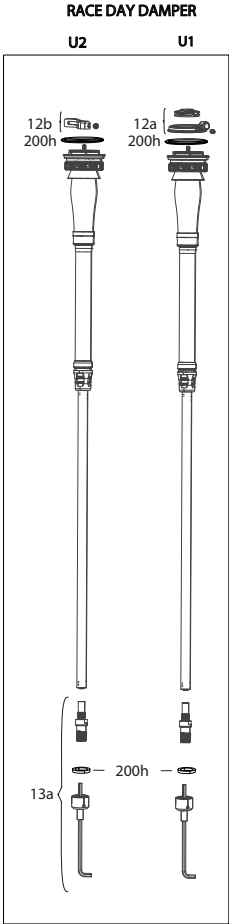

SID (35MM) SELECT/SELECT+/ULTIMATE C1 (2021)

Note:
1. Convert from Crown Adjust to Cable Remote Adjust: complete damper upgrade kit
2. Decal and Maxle pages can be found in back of the catalog.
3. 158mm boost Maxle not compatible with 35mm SID C1, use 15x100 Maxle. See parts page for compatible parts.