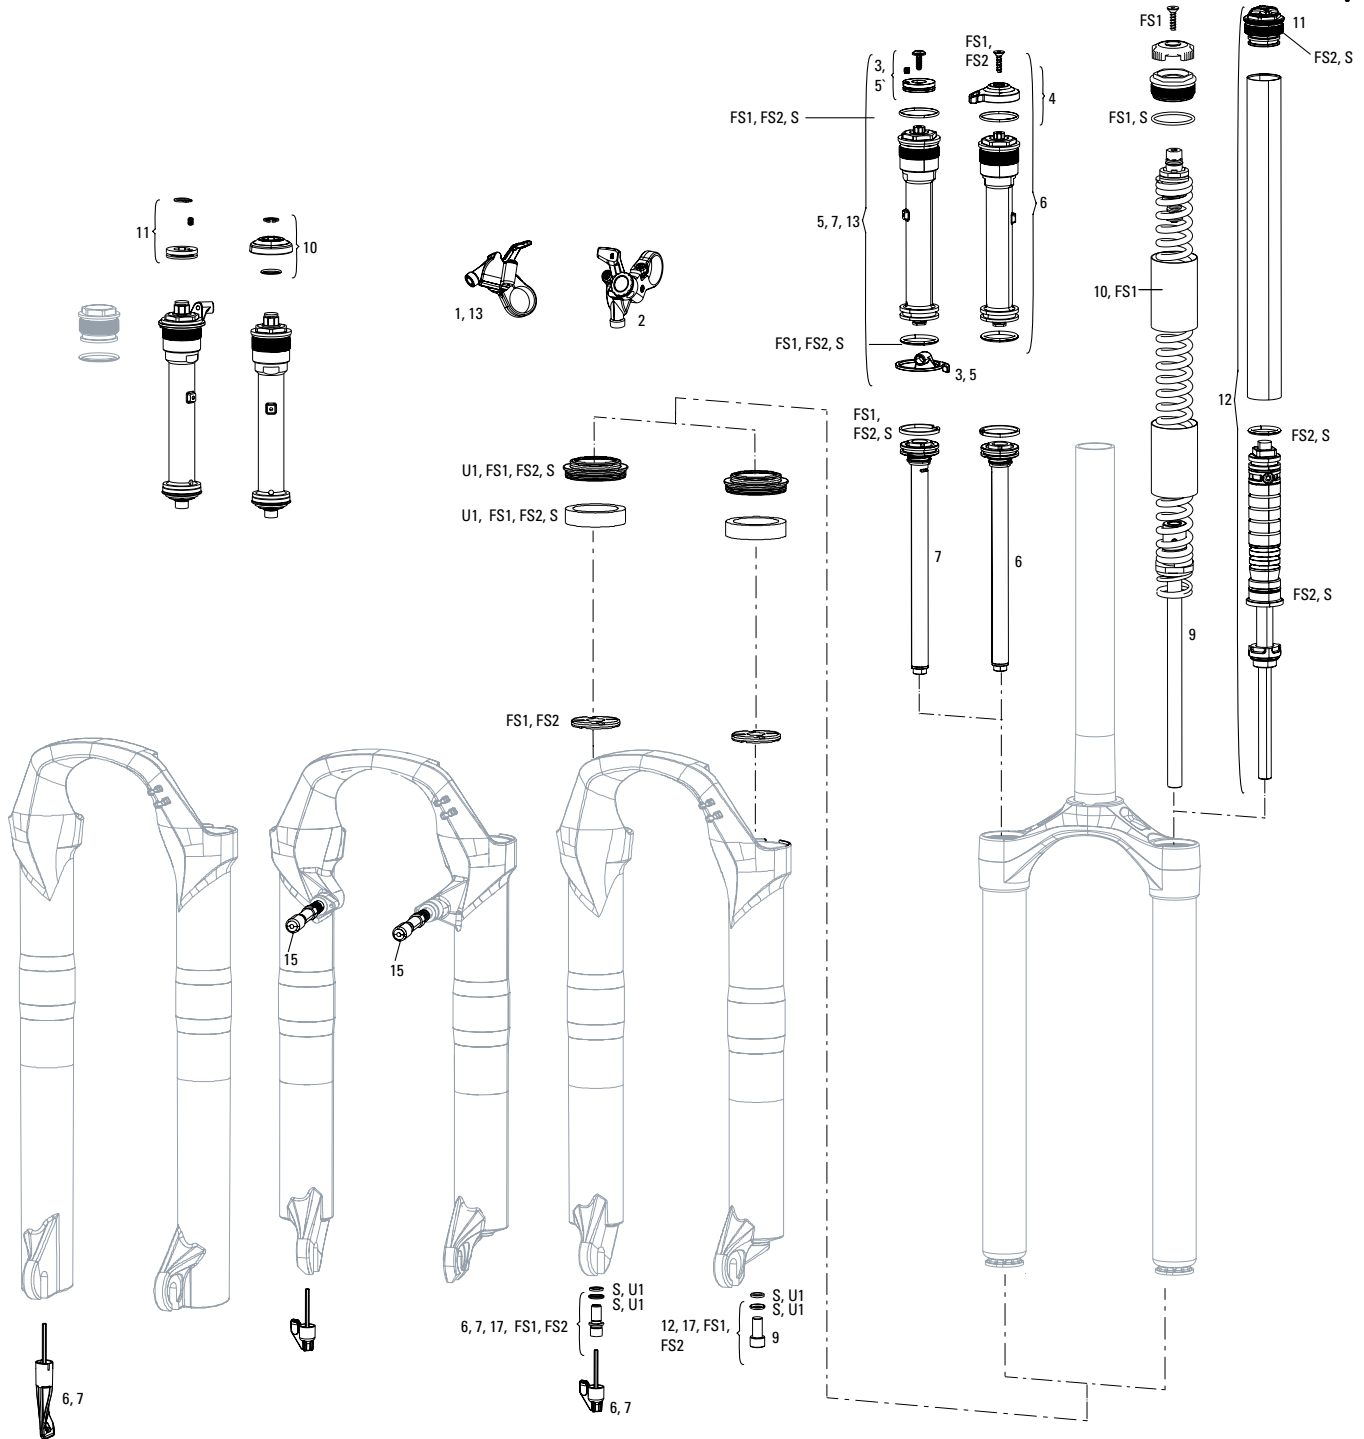

XC32 A1-A3 (2011-2015)

Note:

1. Full service kits include replaceable o-rings, glide rings, retaining rings, crush washers, crush washer retainers and shaft bolts/nuts. All air service kits include replacement schrader valve cores. Not all service parts are pictured. All basic service kits include the following replaceable wear items: o-rings, glide rings, dust seals, and foam rings.

2. Convert from Crown Adjust to Remote Adjust: Remote compression damper requires remote compression adjuster spool, cable clamp, and remote lever assembly.