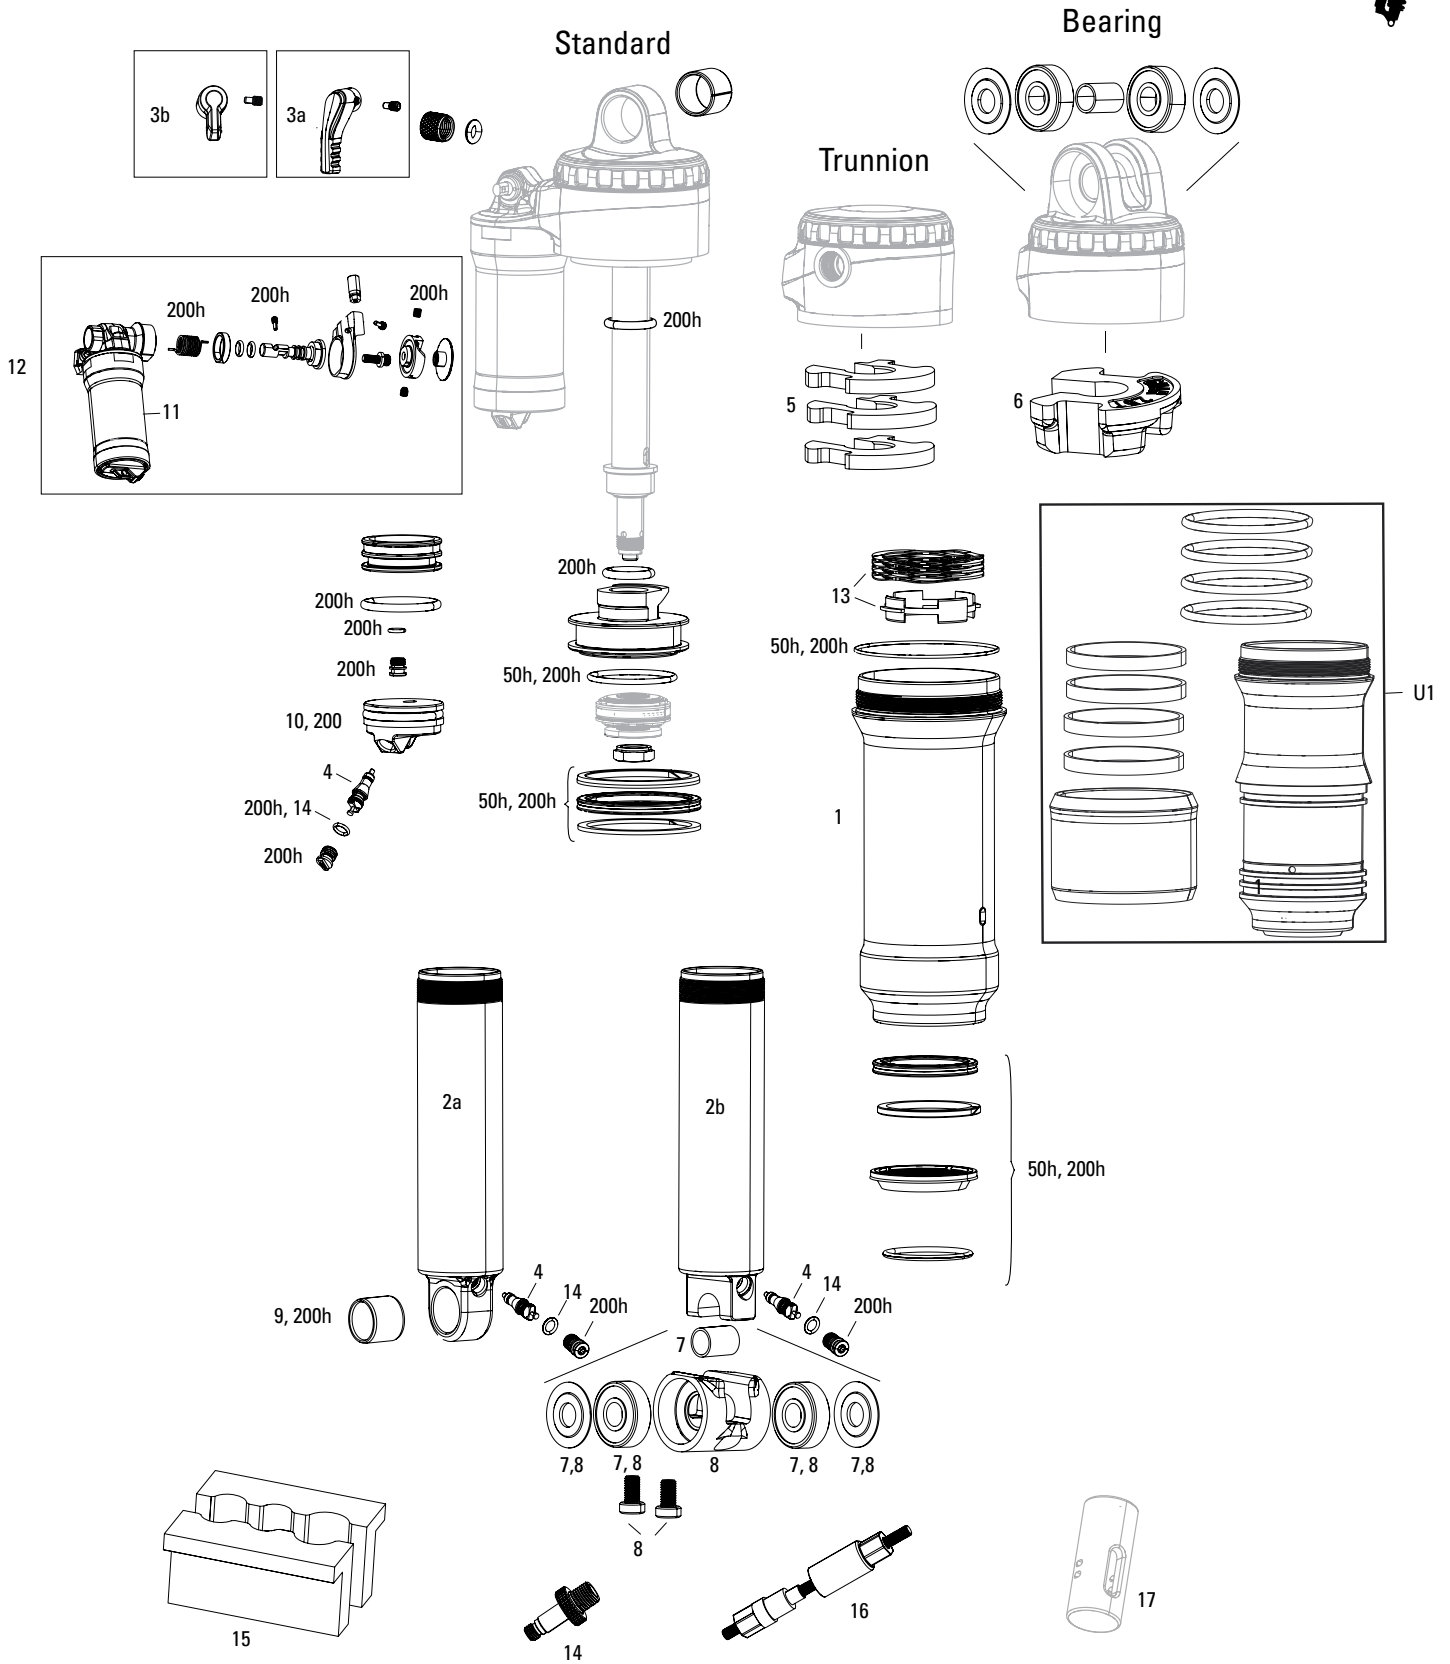

SUPER DELUXE A1-B2 (2018-2020)

SUPER DELUXE A1-B2 (2018-2020)