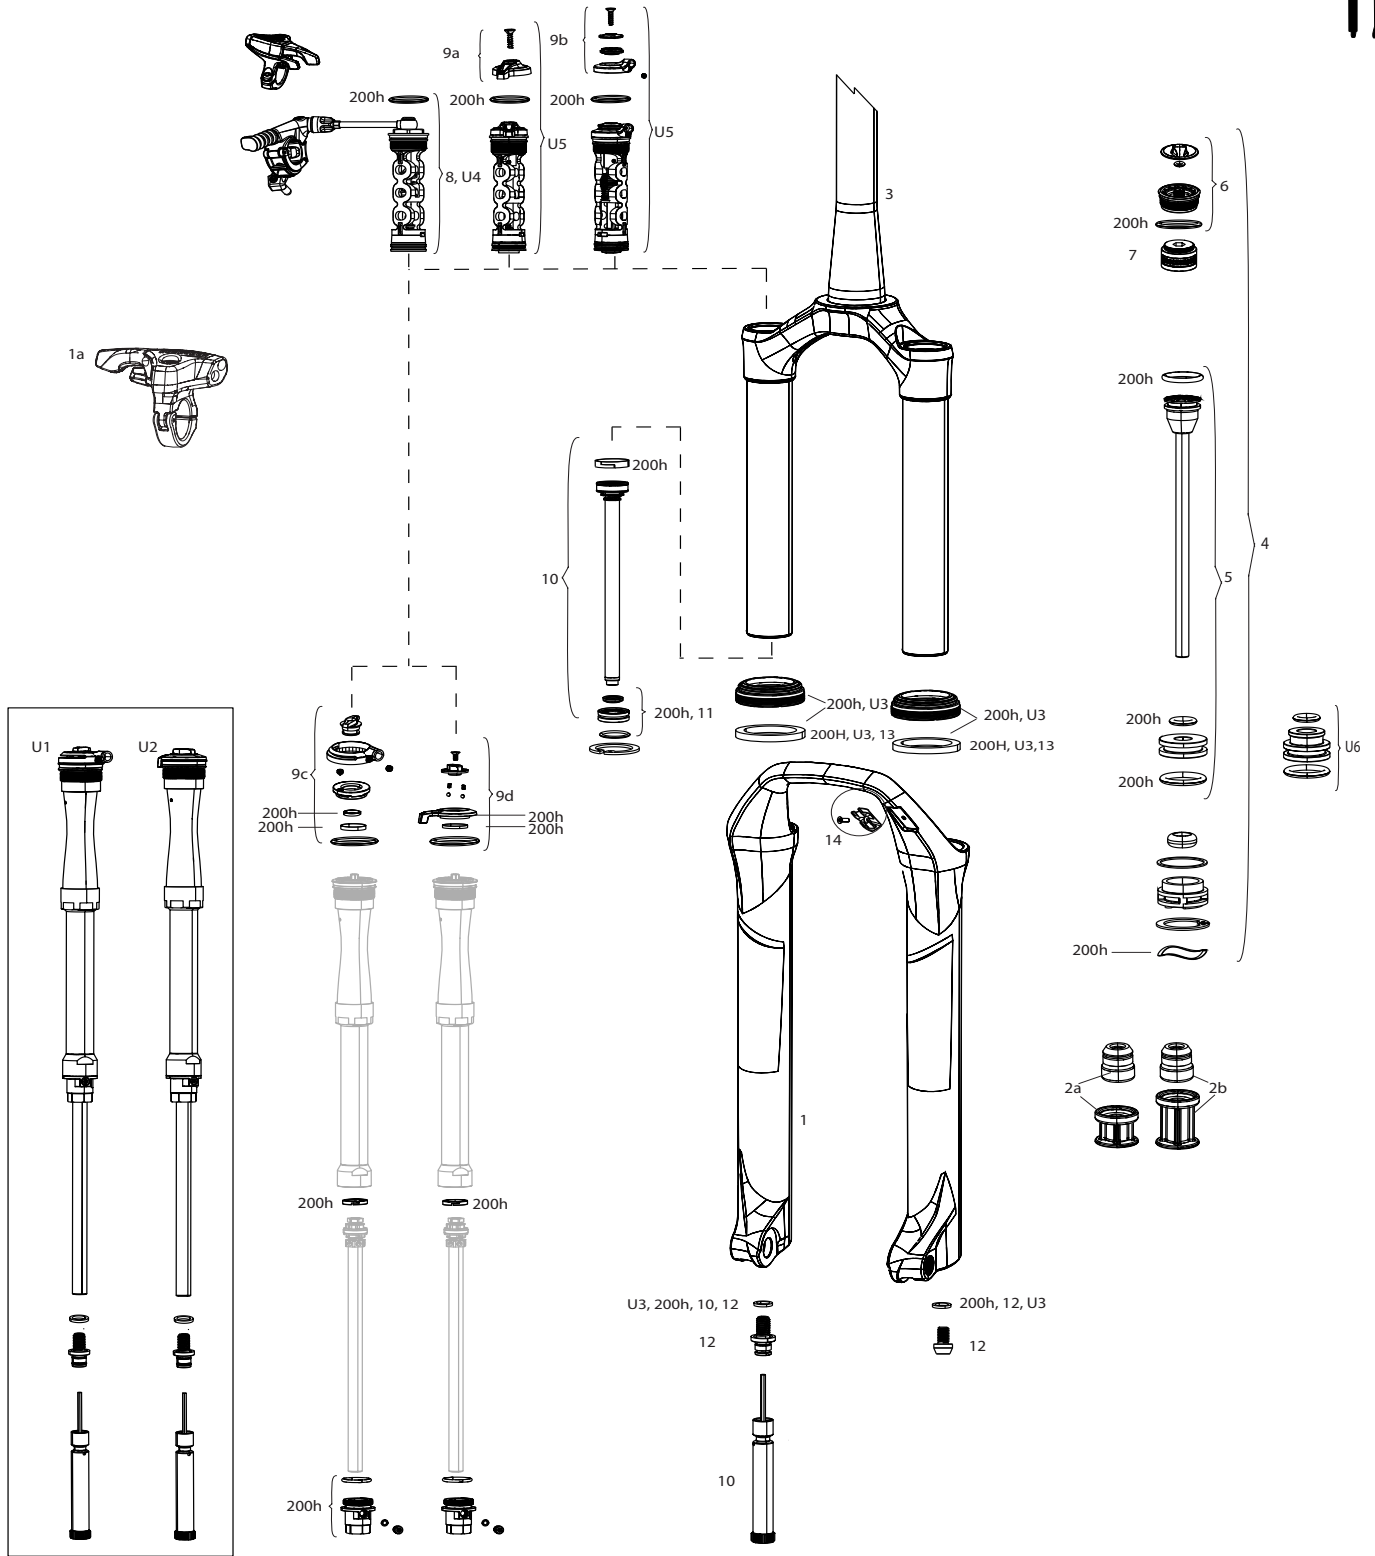

SID RLC A1/ XX/RL B1-B2 (2017-2019)

Note:

1. 2017-2019 SID models require exact oil and grease type called out on service kit label and in the service manual. See www.sram.com/service for more info.
2. 2017 SID models use a hour based service interval, see www.sram.com/service for more info.
3. Convert from Crown Adjust to Cable Remote Adjust: Remote compression damper, remote compression adjuster spool, cable clamp and remote lever assembly.
4. Solo Air internals require Solo Air CSU; Solo Air internals are not compatible with Dual Air CSU. Dual Air internals require Dual Air CSU; Dual Air internals are not compatible with Solo Air CSU.
5. SID chassis and internals may be travel-specific. See part kit descriptions for identification.
6. 120mm Air Spring is only compatible with 120mm chassis.
7. 2013+ XLoc remote uses Reverb hydraulic fluid. Use fluid indicated on fork top cap.
8. Decal and Maxle pages can be found in back of the catalog.