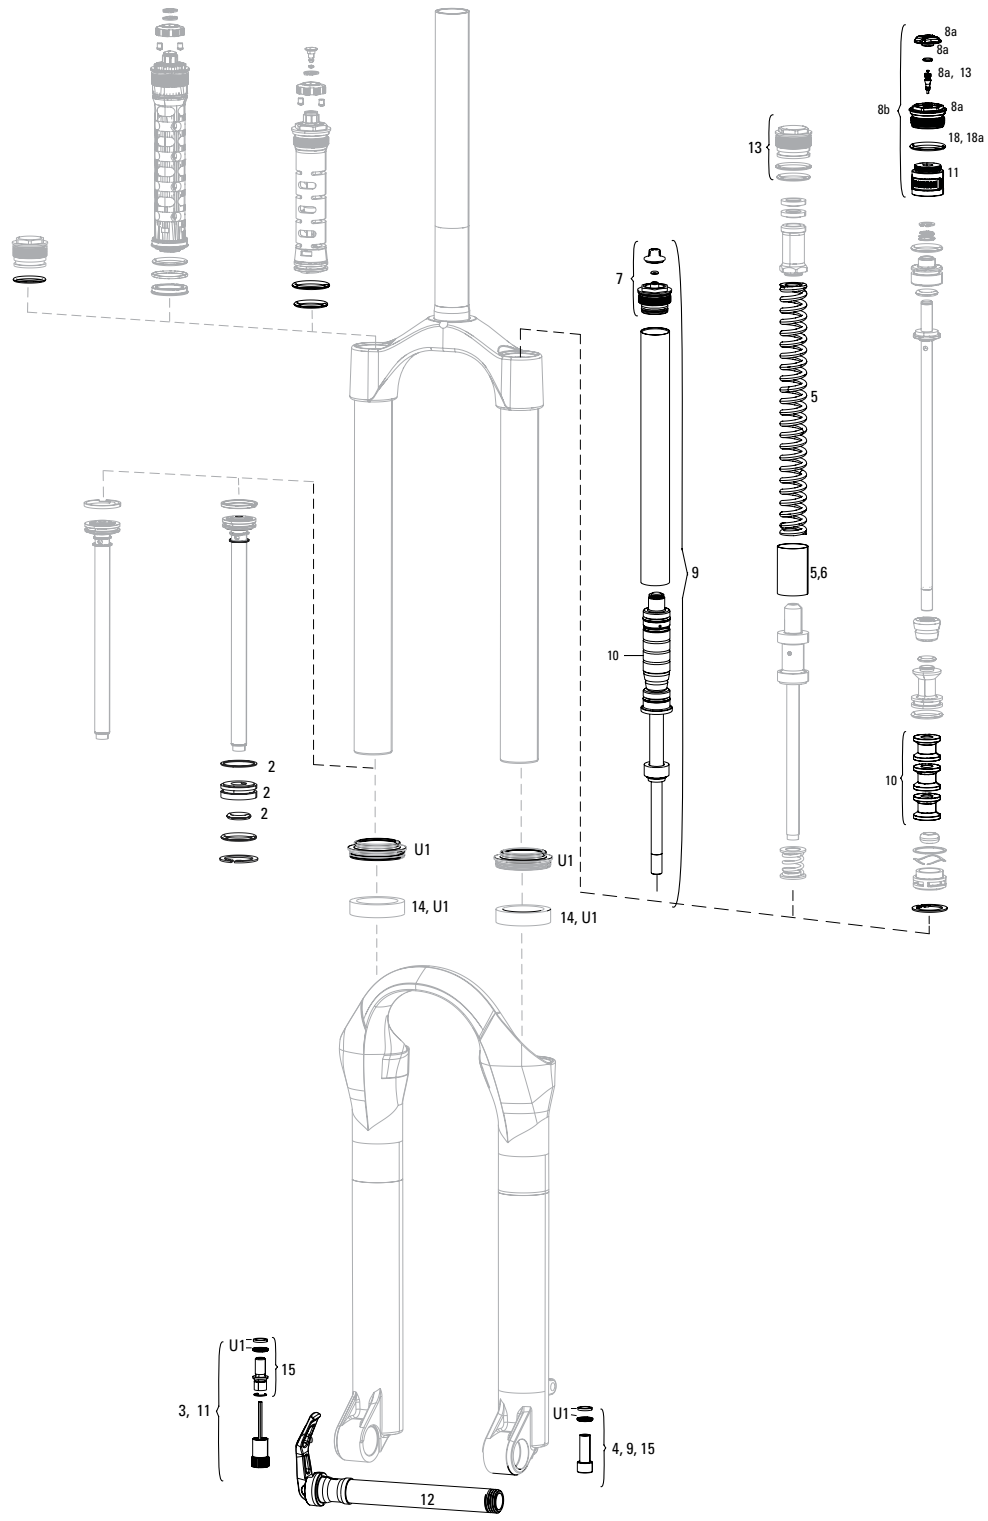

Note:

1. Full service kits include replaceable o-rings, glide rings, retaining rings, crush washers, crush washer retainers and shaft bolts/nuts. All air service kits include replacement schrader valve cores. Not all service parts are pictured. All basic service kits include the following replaceable wear items: o-rings, glide rings, dust seals, and foam rings..
2. Please note top cap, compression damper and air spring kit requirements for steel and aluminum upper tubes.
3. A complete decal and maxle overview can be found in back of the catalog.