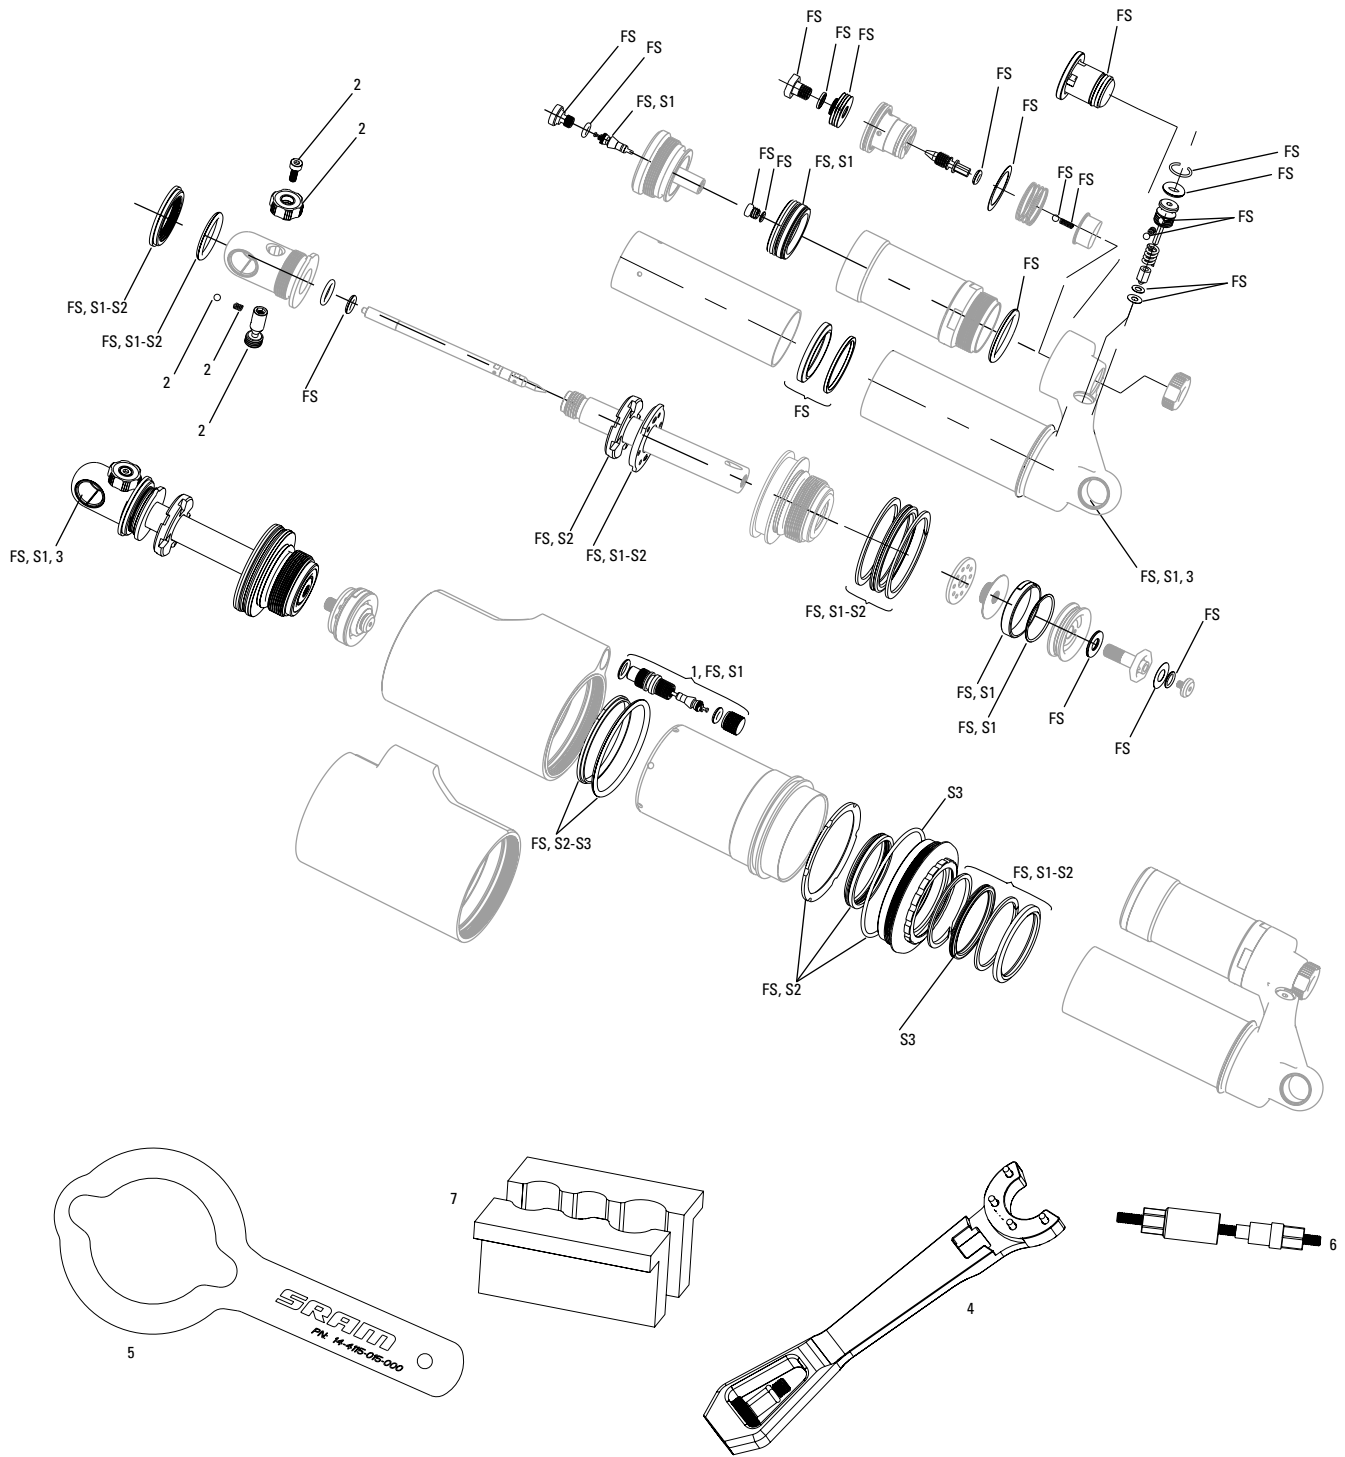

Note:

1. Not all service parts visible in exploded views. Vivid Air Service Kit includes o-rings, seals, glide rings, ball bearings, and detent springs.
2. Air can kits are assembled and included all seals pictured.
3. Vivid air can wrench is required for air can removal. Vivid spanner wrench is required for reservoir removal.
4. Use 1/2"x1/2" Rear Shock Bushing/Mount Hardware Tool to remove and install eyelet bushing and mounting hardware.