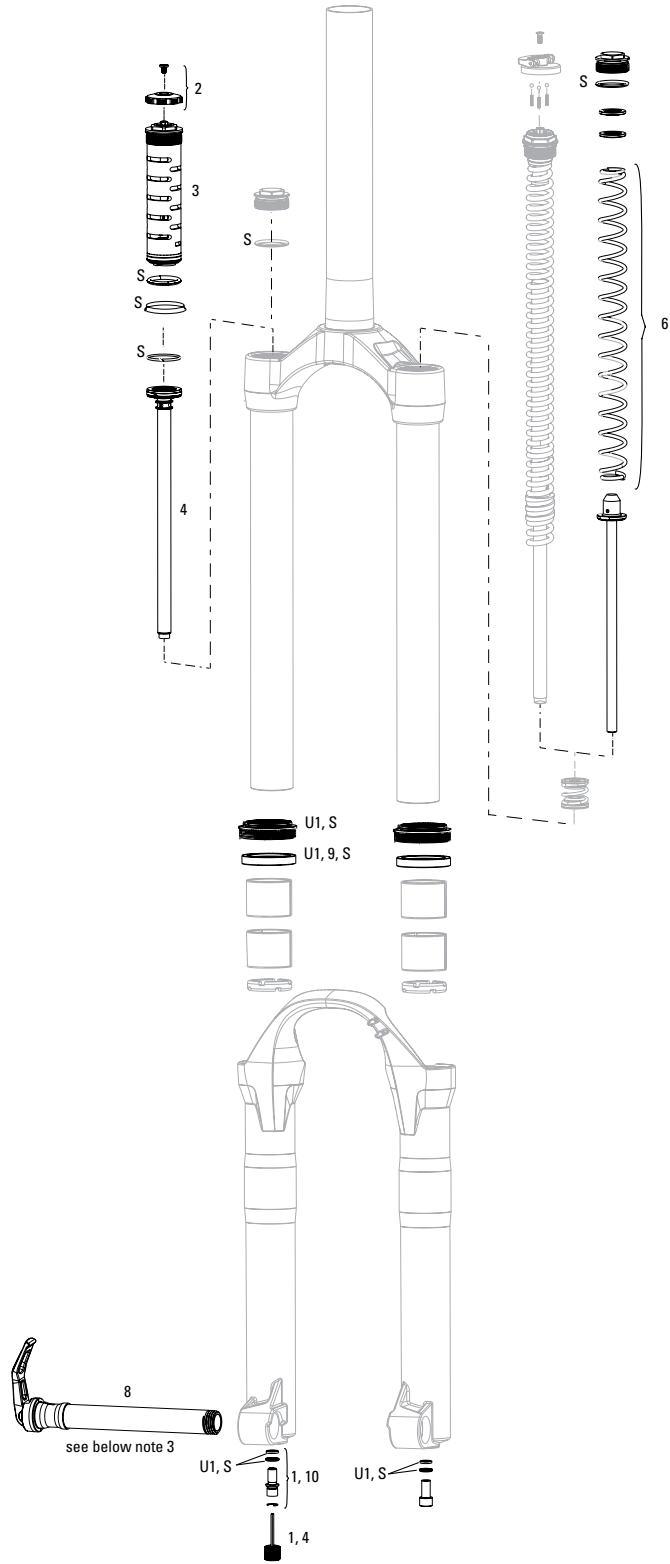

Note:

1. Full service kits include replaceable o-rings, glide rings, retaining rings, crush washers, crush washer retainers and shaft bolts/nuts. All air service kits include replacement schrader valve cores. Not all service parts are pictured. All basic service kits include the following replaceable wear items: o-rings, glide rings, dust seals, and foam rings.
2. Aftermarket forks include Medium spring installed. Soft and Firm tuning springs are included in fork box.
3. A complete decal and maxle overview can be found in back of the catalog.