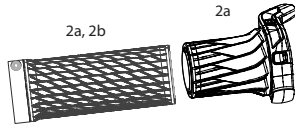

SID (35MM) SELECT/SELECT+/ULTIMATE C1 (2021)

Note:
1. Convert from Crown Adjust to Cable Remote Adjust: complete damper upgrade kit
2. Decal and Maxle pages can be found in back of the catalog.
3. 158mm boost Maxle not compatible with 35mm SID C1, use 15x100 Maxle. See parts page for compatible parts.