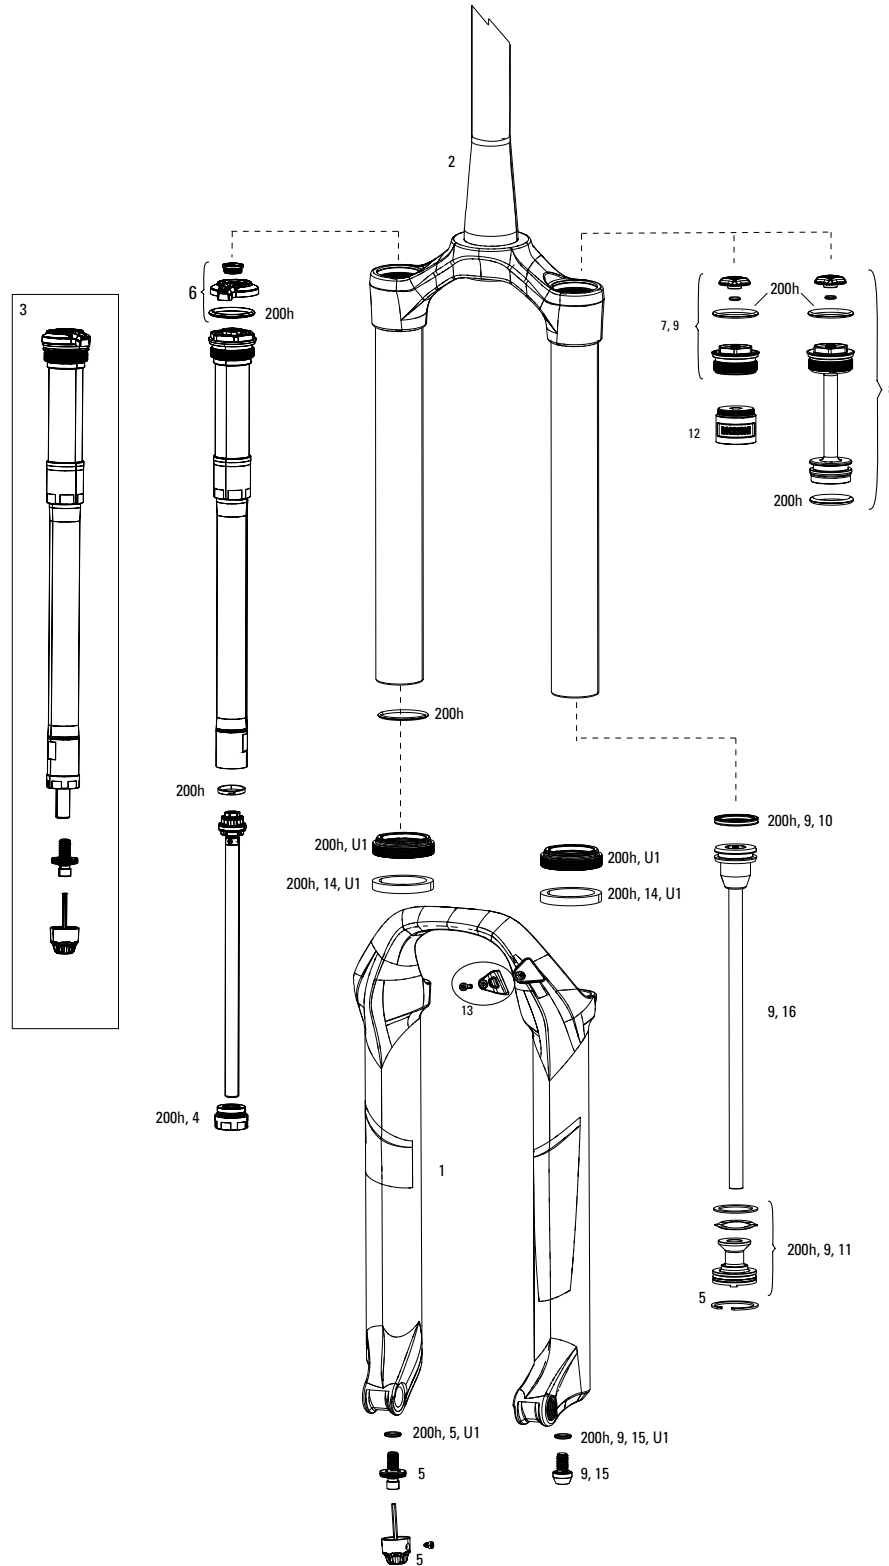

Note:

1. 200 Hour service kits include replaceable o-rings, glide rings, retaining rings, crush washers, and crush washer retainers. A2. Charger damper fluid -use RockShox Rear Suspension Damping Fluid 3wt.
2. Charger damper fluid -use RockShox Rear Suspension Damping Fluid 3wt.
3. Charger lower leg lubricant - use RockShox Pike Suspension Oil, 0w-30.
4. Charger damper bleed - use Bleed fitting Charger Damper and RockShox Charger Damper Standard Bleed Kit.
5. For Travel Change and Bottomless Token options, see the respective pages in this catalog, listed in the Index.
6. Pike DJ CSU's do not come with gradients printed on the stanchion tubes.
7. Pike DJ forks with .5mm top cap threads will be indicated with a machined circle around the tool interface.
8. A complete decal and maxle overview can be found in back of the catalog.