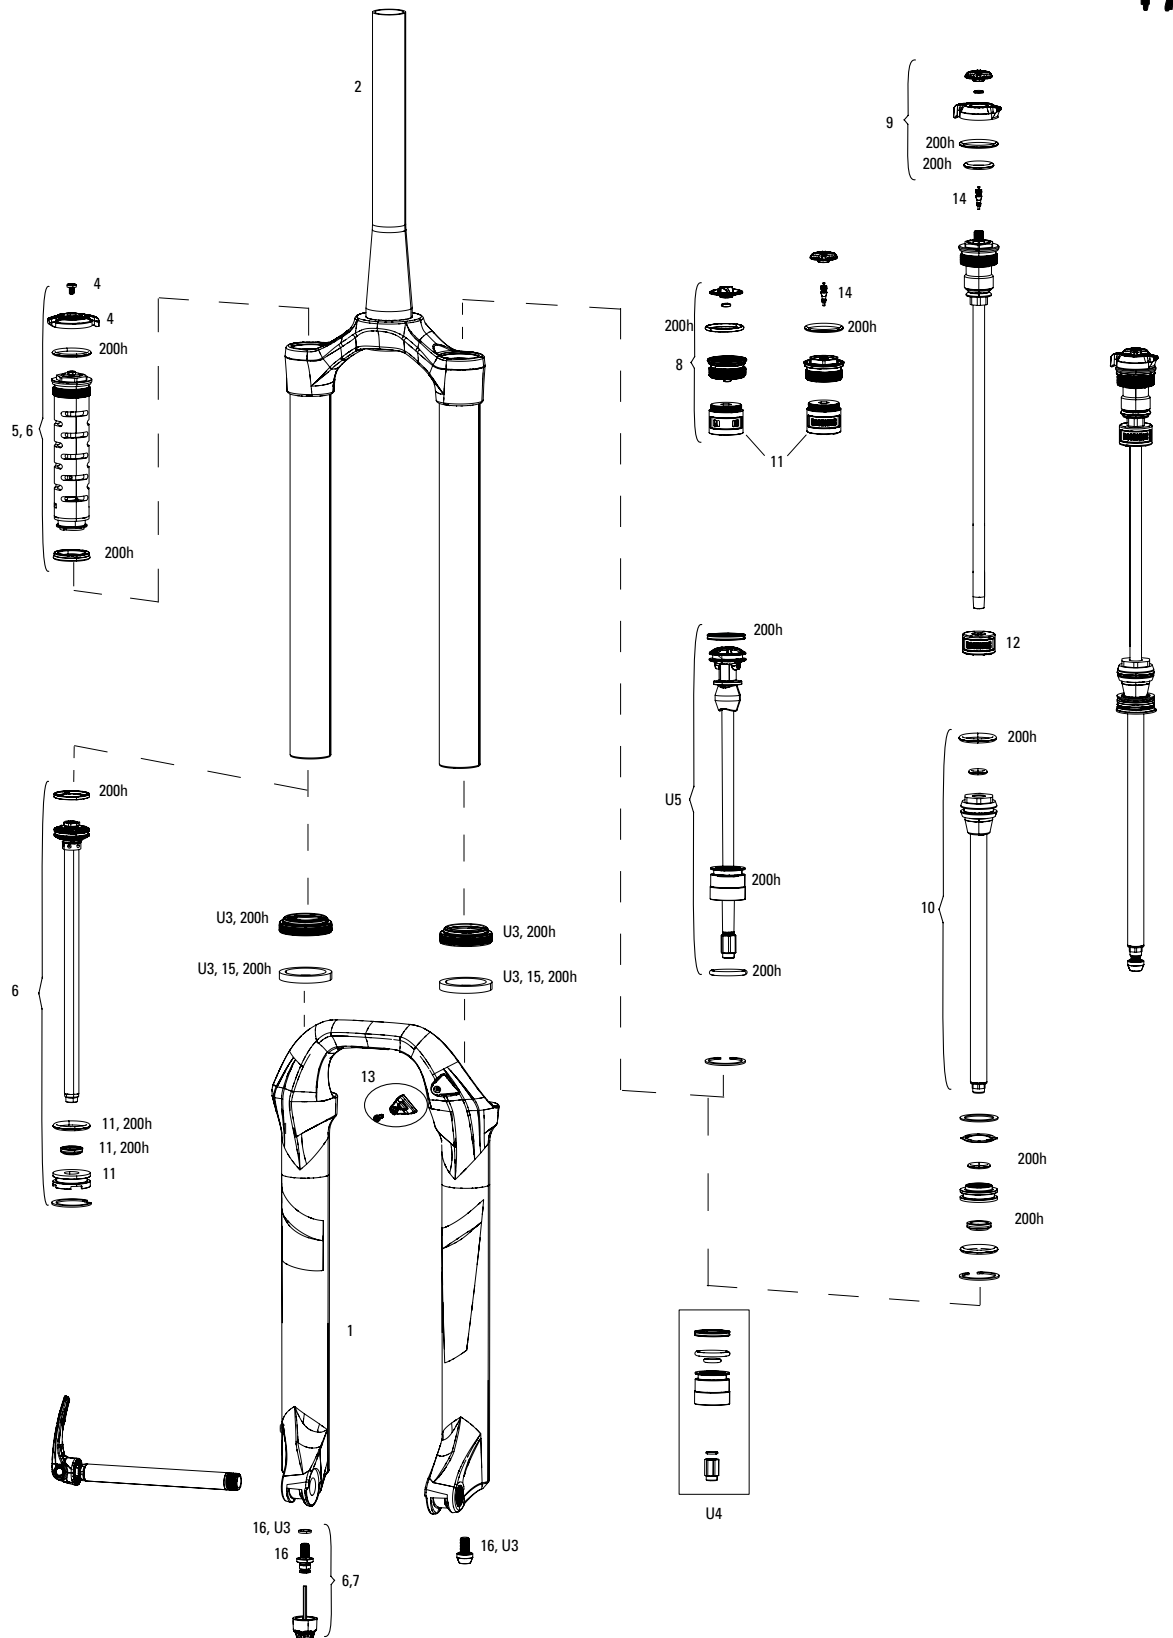

Note:

1. 200h service kits include replaceable o-rings, glide rings, retaining rings, crush washers, sealheads, lower leg seals and foam rings. See www.sram.com/service for more information.
2. For Travel Change and Bottomless Token options, see the respective pages in this catalog, listed in the Index.
3. Yari CSU's do not come with gradients printed on the stanchion tubes.
4. A complete decal and maxle overview can be found in back of the catalog.