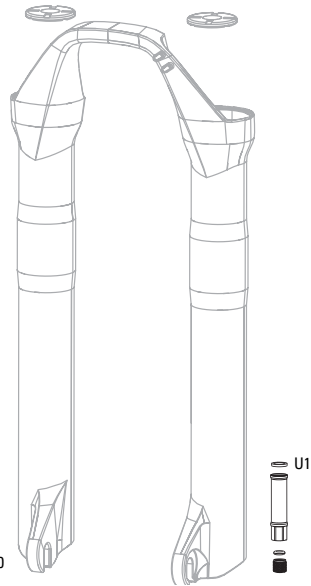

SID A - DUAL AIR 80MM/100MM (2008-2014)

Note:

1. Full service kits include replaceable o-rings, glide rings, retaining rings, crush washers, crush washer retainers and shaft bolts/nuts. All air service kits include replacement schrader valve cores. Not all service parts are pictured. All basic service kits include the following replaceable wear items: o-rings, glide rings, dust seals, and foam rings.
2. Rebound damper and spring shaft kits include crush washers, crush washer retainers and shaft bolts, as well as upper tube retaining rings and rebound adjuster knob.
3. Solo Air internals, Solo Air CSU and SID B lower legs are NOT compatible with SID A. Use only Dual Air internals, Dual Air CSU and SID A lower legs.
4. 2013-2014 SID WC and XXWC 1 1/8" feature Dual Air and are not compatible with Solo Air.
5. SID A: upper tube inner diameter = 27.8mm. SID B: upper tube inner diameter = 28.2mm
6. Maximum fork travel = 100mm. Upper tube gradient includes ONLY 100mm and 80mm.
  - Internals and chassis parts designed for SIDB (120mm max travel) are NOT compatible.
  - Please note kit description travel specifications before ordering.
7. Decal and Maxle pages can be found in back of the catalog.