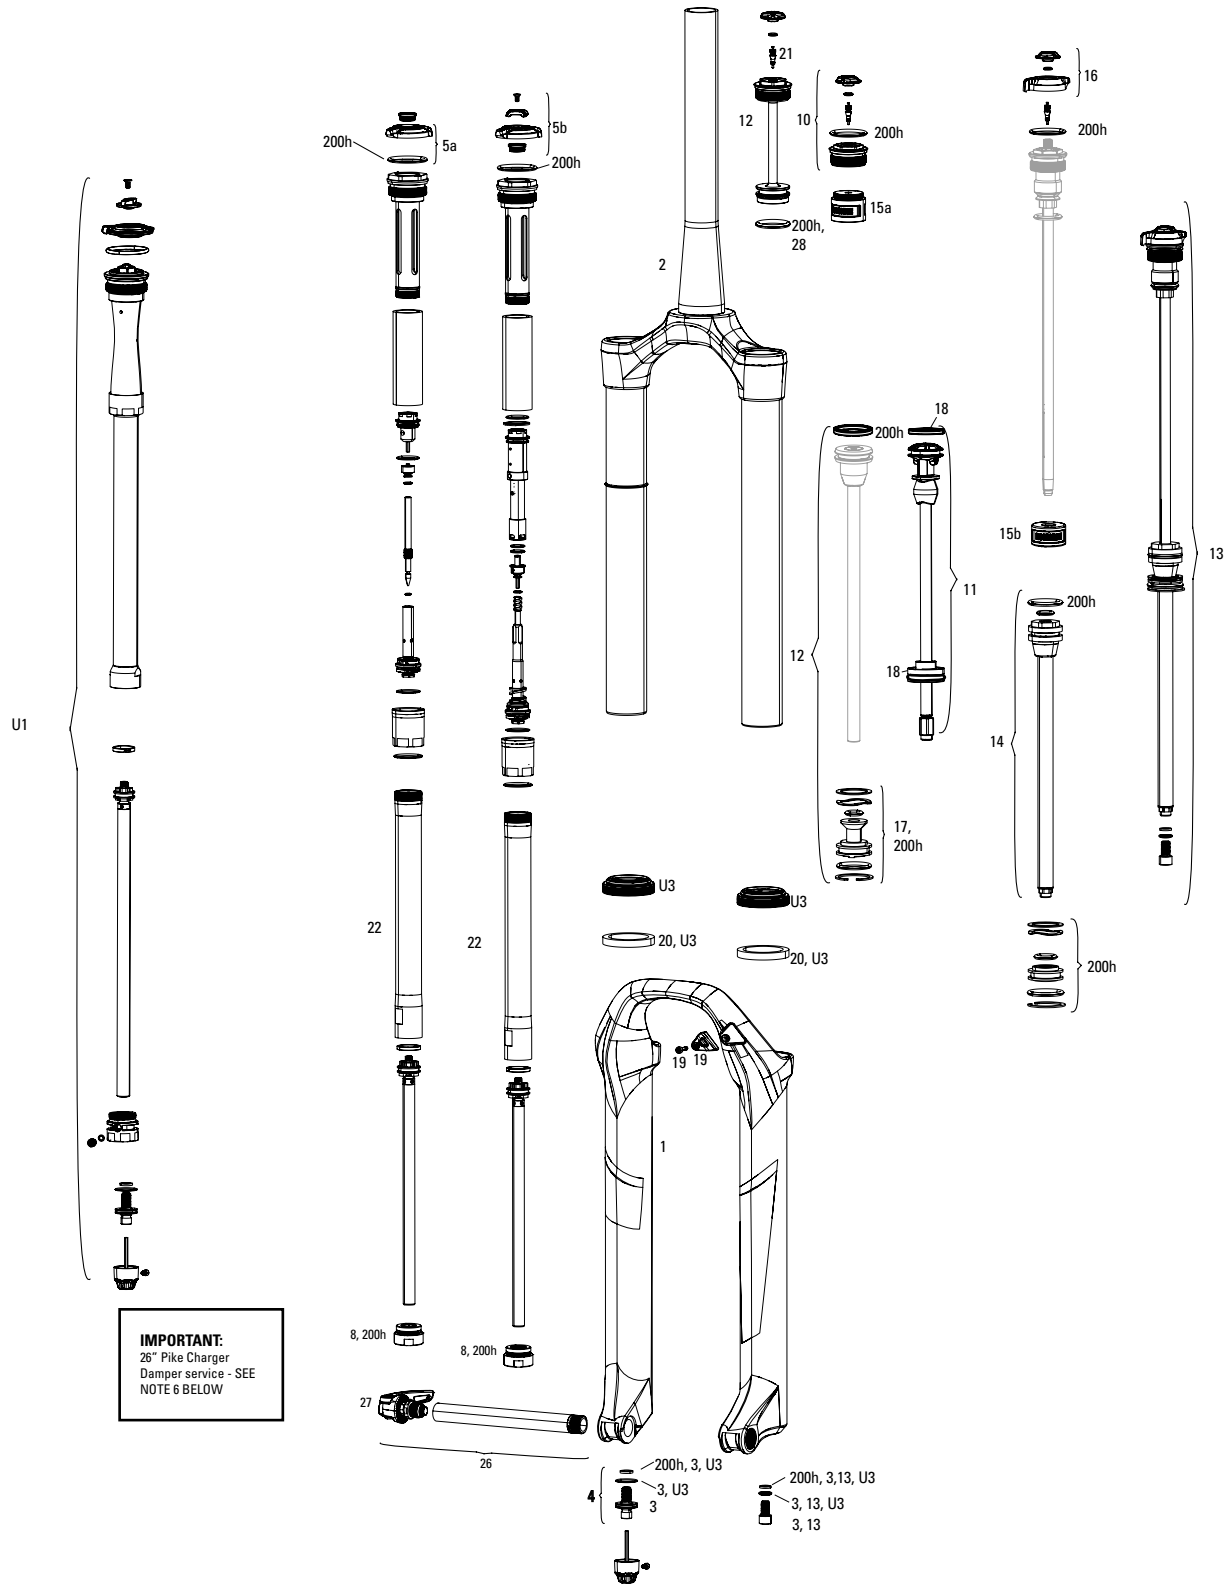

IMPORTANT:
26" Pike Charger
Damper service - SEE
NOTE 6 BELOW

Note:

1. Charger damper fluid -use RockShox Rear Suspension Damping Fluid 3wt.
2. Charger lower leg lubricant - use RockShox Pike Suspension Oil, 0w-30.
3. Charger damper bleed - use Bleed fitting Charger Damper and RockShox Charger Damper Standard Bleed Kit.
4. For Travel Change and Bottomless Token options, see the respective pages in this catalog, listed in the Index.
5. Pike Solo Air CSU's do not come with gradients printed on the stanchion tubes.
6. Pike Debonair seal head is not compatible with Solo Air Spring shaft.
7. **IMPORTANT:** When servicing 26" variants of Pike and moving to the new, upgraded seal head (contained in all Full Service Kits) for the first time, you must change the damper tube to 11.4018.063.000. The new damper tube will have a turned indicator mark on the lower section of the damper tube, see the Pike Service Manual for details. If your damper tube does not have this indicator mark, you must purchase the new damper tube to use the new, upgraded seal head.
8. A complete decal and maxle overview can be found in back of the catalog.