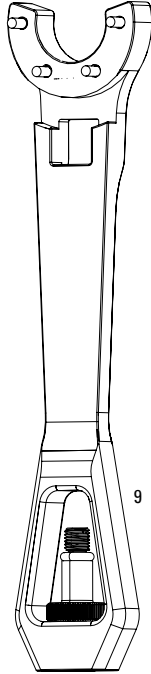

VIVID COIL B1-B3 (2014-2020)

Note:

1. Not all service parts may be visible in exploded views. Vivid Service Kit includes all o-rings, seals, glide rings, ball bearings, and detent springs.
2. Eyelet/Shaft/Sealhead assembly (item 1) does not include spring retainer.
3. Use '1/2"x1/2" Rear Shock Bushing/Mount Hardware Tool' to remove and install eyelet bushing and mounting hardware.