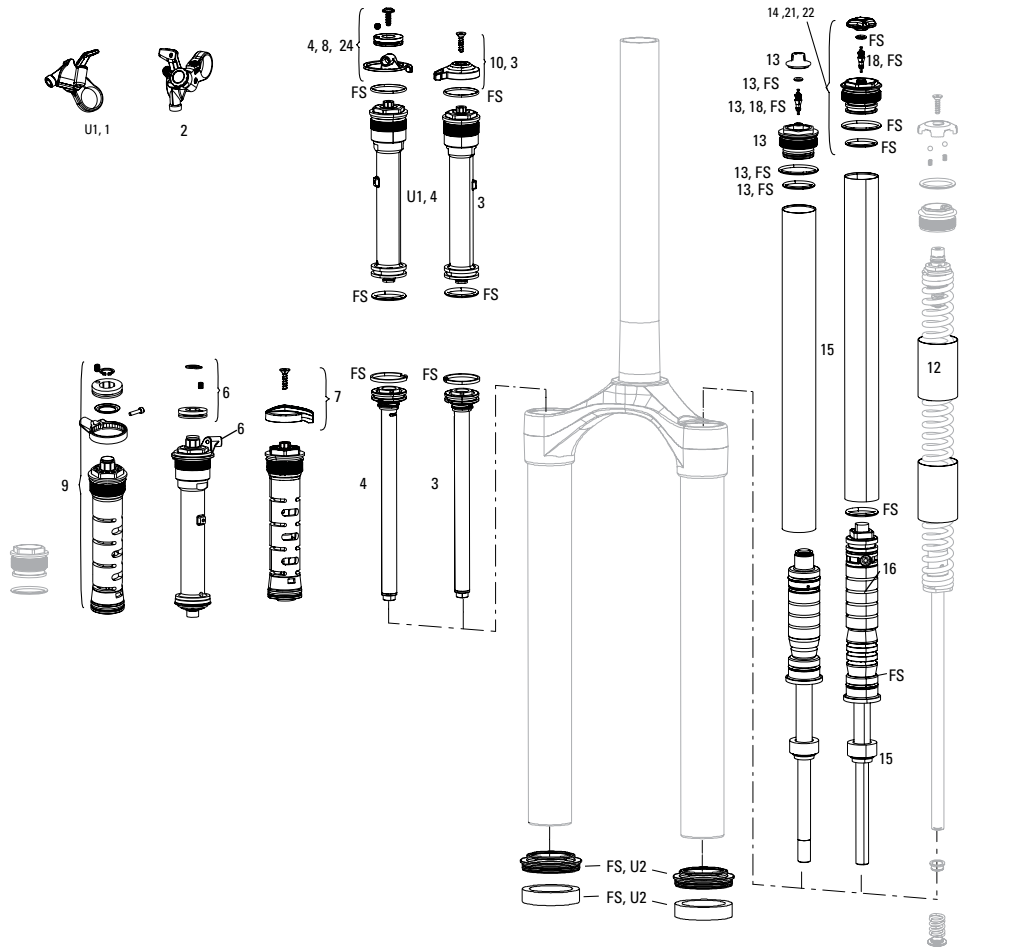

RECON SILVER A1-A3 (2011-2015)

Note:

1. Full service kits include replaceable o-rings, glide rings, retaining rings, crush washers, crush washer retainers and shaft bolts/nuts. Not all service parts are pictured. All basic service kits include the following replaceable wear items: o-rings, glide rings, dust seals, and foam rings.
2. Convert from Crown Adjust to Remote Adjust: Remote compression damper requires remote compression adjuster spool, cable clamp and remote lever assembly.