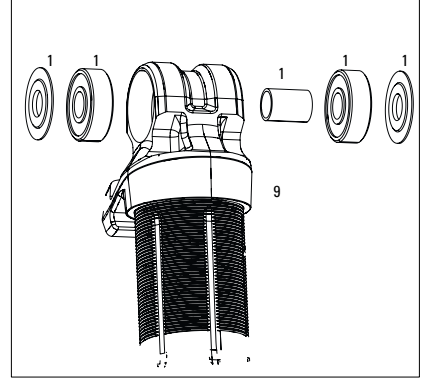

UPGRADE	
U1	00.4318.028.000 AIR CAN UPGRADE KIT - MEGNEG 185/210X47.5-55MM (INCLUDES AIR CAN, NEG VOLUME SPACERS, SEALS, GREASE, OIL & DECALS) - DELUXE A1-B2/SUPER DELUXE A1-B2
U1	00.4318.028.001 AM UPGRADE KIT MEGNEG 57.5-65MM AIR CAN UPGRADE KIT - MEGNEG 205/230X57.5-65MM (INCLUDES AIR CAN, NEG VOLUME SPACERS, SEALS, GREASE, OIL & DECALS) - DELUXE A1-B2/SUPER DELUXE A1-B2
U1	00.4318.028.002 AIR CAN UPGRADE KIT - MEGNEG 225/250X67.5-75MM (INCLUDES AIR CAN, NEG VOLUME SPACERS, SEALS, GREASE, OIL & DECALS) - DELUXE A1-B2/SUPER DELUXE A1-B2
SERVICE	
50h	00.4315.032.615 50 HOUR SERVICE KIT (INCLUDES AIR CAN SEALS, PISTON SEAL, GLIDE RINGS, SEAL GREASE/OIL) - DELUXE/SUPER DELUXE A1-B2 (2017-2020)
200h	00.4315.032.617 200 HOUR/1 YEAR SERVICE KIT (INCLUDES AIR CAN SEALS, PISTON SEAL, GLIDE RINGS, IFF SEALS, RESERVOIR SEALS, SEAL GREASE/OIL) - SUPER DELUXE A1-B2 (2017-2020)
200h	00.4315.032.637 200 HOUR/1 YEAR SERVICE KIT (INCLUDES AIR CAN SEALS, PISTON SEAL, GLIDE RINGS, IFF SEALS, REMOTE SPARES) - SUPER DELUXE REMOTE A1-B2 (2018-2020)
AIR CAN	
1	11.4118.033.034 REAR SHOCK AIR CAN ASSEMBLY - SOLO AIR 165/190X37.5-45 (INCLUDES DECALS, SEALS, 15W50 & DYNAMIC SEAL GREASE) - DELUXE/SUPER DELUXE (2017+)
1	11.4118.033.035 REAR SHOCK AIR CAN ASSEMBLY - SOLO AIR 185/210X47.5-55 (INCLUDES DECALS, SEALS, 15W50 & DYNAMIC SEAL GREASE) - DELUXE/SUPER DELUXE (2017+)
1	11.4118.033.036 REAR SHOCK AIR CAN ASSEMBLY - SOLO AIR 205/230X57.5-65 (INCLUDES DECALS, SEALS, 15W50 & DYNAMIC SEAL GREASE) - DELUXE/SUPER DELUXE (2017+)
1	11.4118.059.000 REAR SHOCK AIR CAN ASSEMBLY - DEBONAIR V2 BLACK 165/190X37.5-45MM (INCLUDES DECALS) - DELUXE/SUPER DELUXE (2017+)
1	11.4118.059.001 REAR SHOCK AIR CAN ASSEMBLY - DEBONAIR V2 BLACK 185/210X47.5-55MM (INCLUDES DECALS) - DELUXE/SUPER DELUXE (2017+)
1	11.4118.059.002 REAR SHOCK AIR CAN ASSEMBLY - DEBONAIR V2 BLACK 205/230X57.5-65MM (INCLUDES DECALS) - DELUXE/SUPER DELUXE (2017+)
1	11.4118.059.003 REAR SHOCK AIR CAN ASSEMBLY - DEBONAIR V2 BLACK 225/250X67.5-75MM (INCLUDES DECALS) - DELUXE/SUPER DELUXE (2017+)
DAMPER	
2a	11.4118.048.001 REAR SHOCK DAMPER BODY/IFF - STANDARD EYELET 37.5MM (INCLUDES DAMPER BODY, IFF, VALVE CORE, 7.5MM TRAVEL SPACER & CAPS) - DELUXE/SUPER DELUXE A1-B2 (2017-2020)
2a	11.4118.048.002 REAR SHOCK DAMPER BODY/IFF - STANDARD EYELET 40MM (INCLUDES DAMPER BODY, IFF, VALVE CORE, 5MM TRAVEL SPACER & CAPS) - DELUXE/SUPER DELUXE A1-B2 (2017-2020)
2a	11.4118.048.003 REAR SHOCK DAMPER BODY/IFF - STANDARD EYELET 42.5MM (INCLUDES DAMPER BODY, IFF, VALVE CORE, 2.5MM TRAVEL SPACER & CAPS) - DELUXE/SUPER DELUXE A1-B2 (2017-2020)
2a	11.4118.048.004 REAR SHOCK DAMPER BODY/IFF - STANDARD EYELET 45MM (INCLUDES DAMPER BODY, IFF, VALVE CORE & CAPS) - DELUXE/SUPER DELUXE A1-B2 (2017-2020)
2a	11.4118.048.005 REAR SHOCK DAMPER BODY/IFF - STANDARD EYELET 47.5MM (INCLUDES DAMPER BODY, IFF, VALVE CORE, 7.5MM TRAVEL SPACER & CAPS) - DELUXE/SUPER DELUXE A1-B2 (2017-2020)
2a	11.4118.048.006 REAR SHOCK DAMPER BODY/IFF - STANDARD EYELET 50MM (INCLUDES DAMPER BODY, IFF, VALVE CORE, 5MM TRAVEL SPACER & CAPS) - DELUXE/SUPER DELUXE A1-B2 (2017-2020)
2a	11.4118.048.007 REAR SHOCK DAMPER BODY/IFF - STANDARD EYELET 52.5MM (INCLUDES DAMPER BODY, IFF, VALVE CORE, 2.5MM TRAVEL SPACER & CAPS) - DELUXE/SUPER DELUXE A1-B2 (2017-2020)
2a	11.4118.048.008 REAR SHOCK DAMPER BODY/IFF - STANDARD EYELET 55MM (INCLUDES DAMPER BODY, IFF, VALVE CORE & CAPS) - DELUXE/SUPER DELUXE A1-B2 (2017-2020)
2a	11.4118.048.009 REAR SHOCK DAMPER BODY/IFF - STANDARD EYELET 57.5MM (INCLUDES DAMPER BODY, IFF, VALVE CORE, 7.5MM TRAVEL SPACER & CAPS) - DELUXE/SUPER DELUXE A1-B2 (2017-2020)
2a	11.4118.048.010 REAR SHOCK DAMPER BODY/IFF - STANDARD EYELET 60MM (INCLUDES DAMPER BODY, IFF, VALVE CORE, 5MM TRAVEL SPACER & CAPS) - DELUXE/SUPER DELUXE A1-B2 (2017-2020)
2a	11.4118.048.011 REAR SHOCK DAMPER BODY/IFF - STANDARD EYELET 62.5MM (INCLUDES DAMPER BODY, IFF, VALVE CORE, 2.5MM TRAVEL SPACER & CAPS) - DELUXE/SUPER DELUXE A1-B2 (2017-2020)
2a	11.4118.048.012 REAR SHOCK DAMPER BODY/IFF - STANDARD EYELET 65MM (INCLUDES DAMPER BODY, IFF, VALVE CORE & CAPS) - DELUXE/SUPER DELUXE A1-B2 (2017-2020)
2a	11.4118.048.026 REAR SHOCK DAMPER BODY/IFF - STANDARD EYELET 50MM (INCLUDES DAMPER BODY, IFF, VALVE CORE & CAPS) - DELUXE A1/ SUPER DELUXE A1 TREK (2017-2020)
2a	11.4118.048.027 REAR SHOCK DAMPER BODY/IFF - STANDARD EYELET 67.5MM (INCLUDES DAMPER BODY, IFF, VALVE CORE, 7.5 TRAVEL SPACER & CAPS) - DELUXE/SUPER DELUXE A1-B2 (2017-2020)
2a	11.4118.048.028 REAR SHOCK DAMPER BODY/IFF - STANDARD EYELET 70MM (INCLUDES DAMPER BODY, IFF, VALVE CORE, 5 TRAVEL SPACER & CAPS) - DELUXE/SUPER DELUXE A1-B2 (2017-2020)
2a	11.4118.048.029 REAR SHOCK DAMPER BODY/IFF - STANDARD EYELET 72.5MM (INCLUDES DAMPER BODY, IFF, VALVE CORE, 2.5 TRAVEL SPACER & CAPS) - DELUXE/SUPER DELUXE A1-B2 (2017-2020)
2a	11.4118.048.030 REAR SHOCK DAMPER BODY/IFF - STANDARD EYELET 75MM (INCLUDES DAMPER BODY, IFF, VALVE CORE & CAPS) - DELUXE/SUPER DELUXE A1-B2 (2017-2020)
2b	11.4118.048.014 REAR SHOCK DAMPER BODY/IFF - BEARING EYELET 37.5MM (INCLUDES DAMPER BODY, IFF, VALVE CORE, 7.5MM TRAVEL SPACER & CAPS) - DELUXE/SUPER DELUXE A1-B2 (2017-2020)
2b	11.4118.048.015 REAR SHOCK DAMPER BODY/IFF - BEARING EYELET 40MM (INCLUDES DAMPER BODY, IFF, VALVE CORE, 5MM TRAVEL SPACER & CAPS) - DELUXE/SUPER DELUXE A1-B2 (2017-2020)
2b	11.4118.048.016 REAR SHOCK DAMPER BODY/IFF - BEARING EYELET 42.5MM (INCLUDES DAMPER BODY, IFF, VALVE CORE, 2.5MM TRAVEL SPACER & CAPS) - DELUXE/SUPER DELUXE A1-B2 (2017-2020)

SUPER DELUXE COIL A1-A2 (2018-2020)