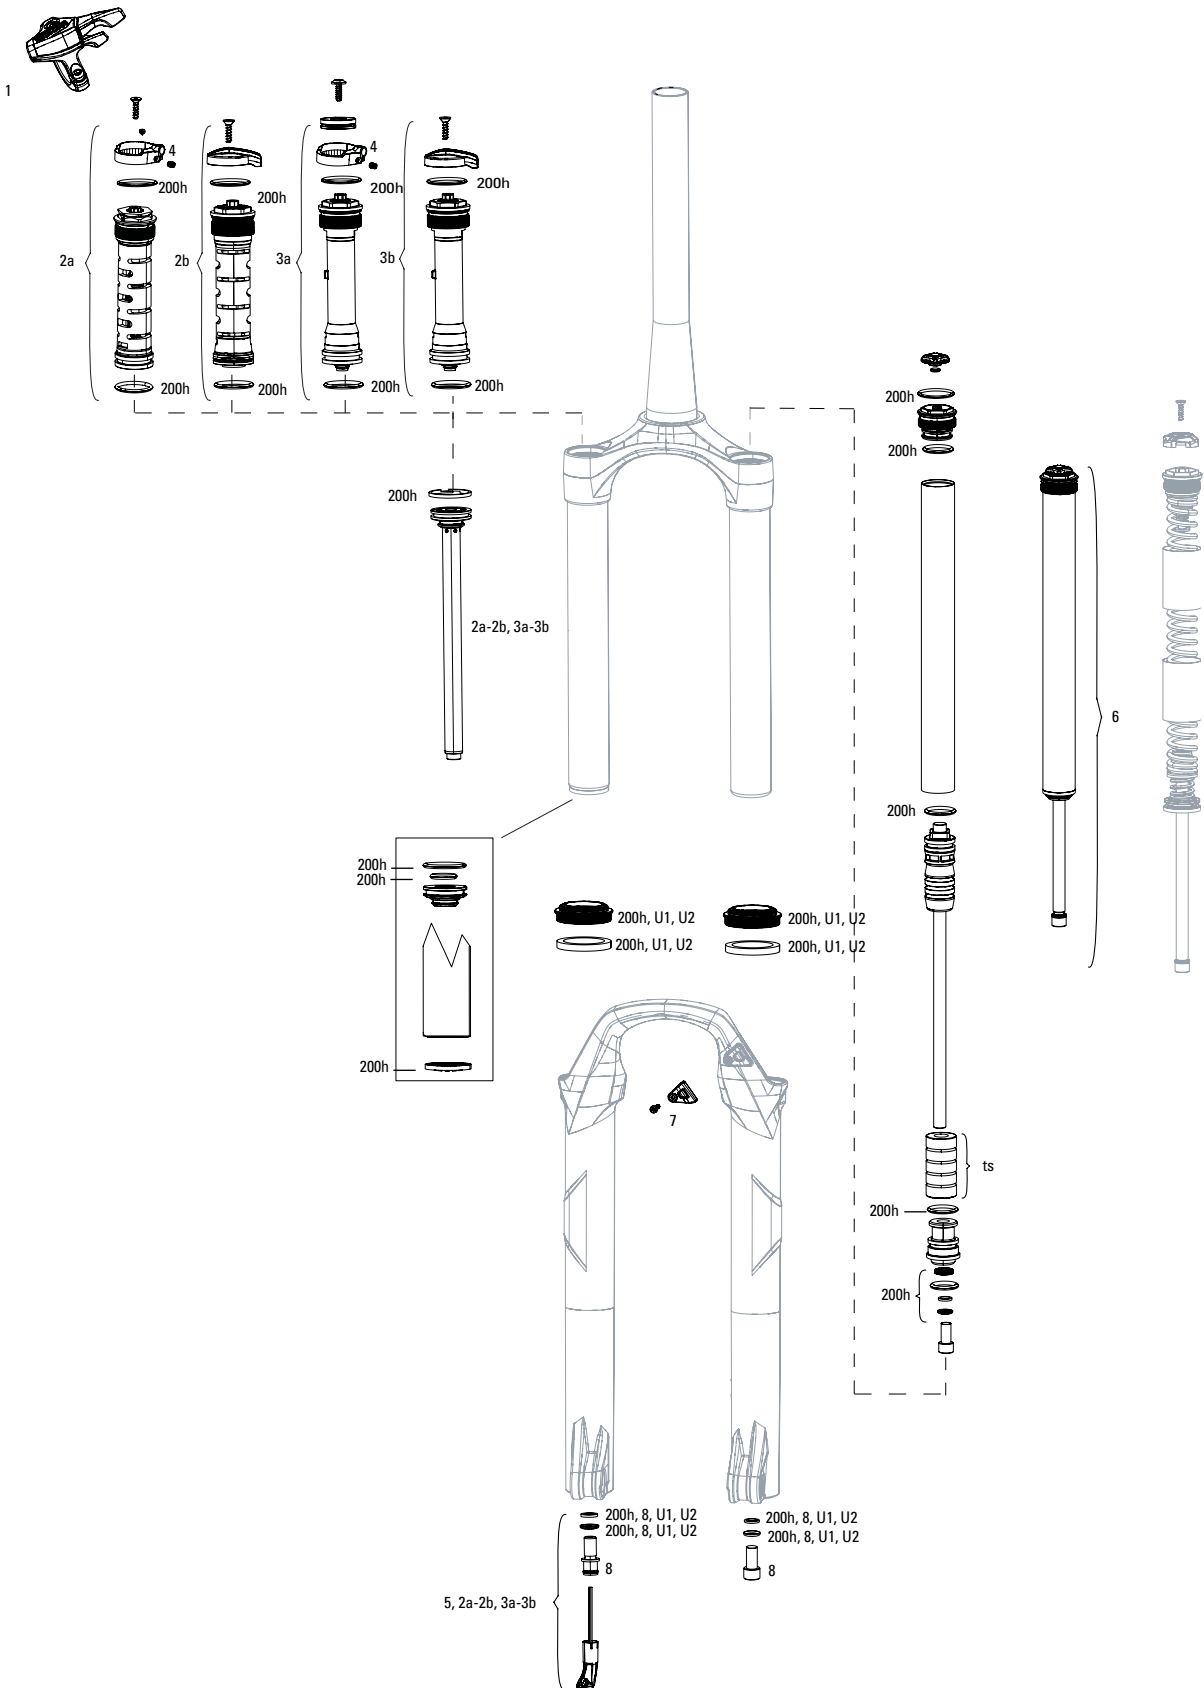

RECON SILVER TK C1/RL B1 (2017-2019)

Note:

1. All 200H service kits include the following replaceable wear items: o-rings, glide rings, dust seals, and foam rings.
2. Use air spring kit to upgrade and change firmness in coil forks
3. Convert from Crown Adjust to Remote Adjust: Remote compression damper requires remote compression adjuster spool, cable clamp and remote lever assembly.