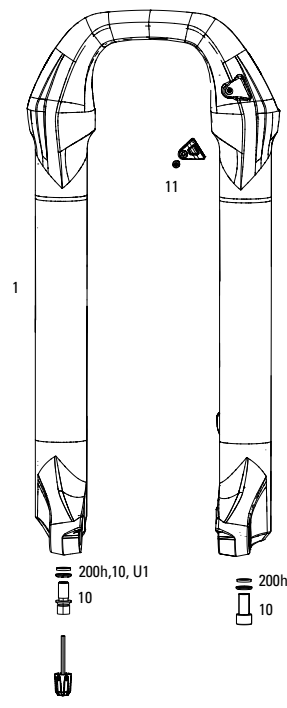

35 GOLD RL A1-A2 (2020-2021)

Note:
1. 200h service kits include replaceable o-rings, glide rings, retaining rings, crush washers, crush washer retainers and shaft bolts/nuts. All air service kits include replacement schrader valve cores.
2. EMTB (fender mount) lower leg and CSU are not cross-compatible with non-fender CSU and lower leg variants.
3. Convert from Crown Adjust to Remote Adjust: Remote compression damper, remote compression adjuster spool, cable clamp and remote lever assembly.
4. Decal and Maxle pages can be found in back of the catalog.