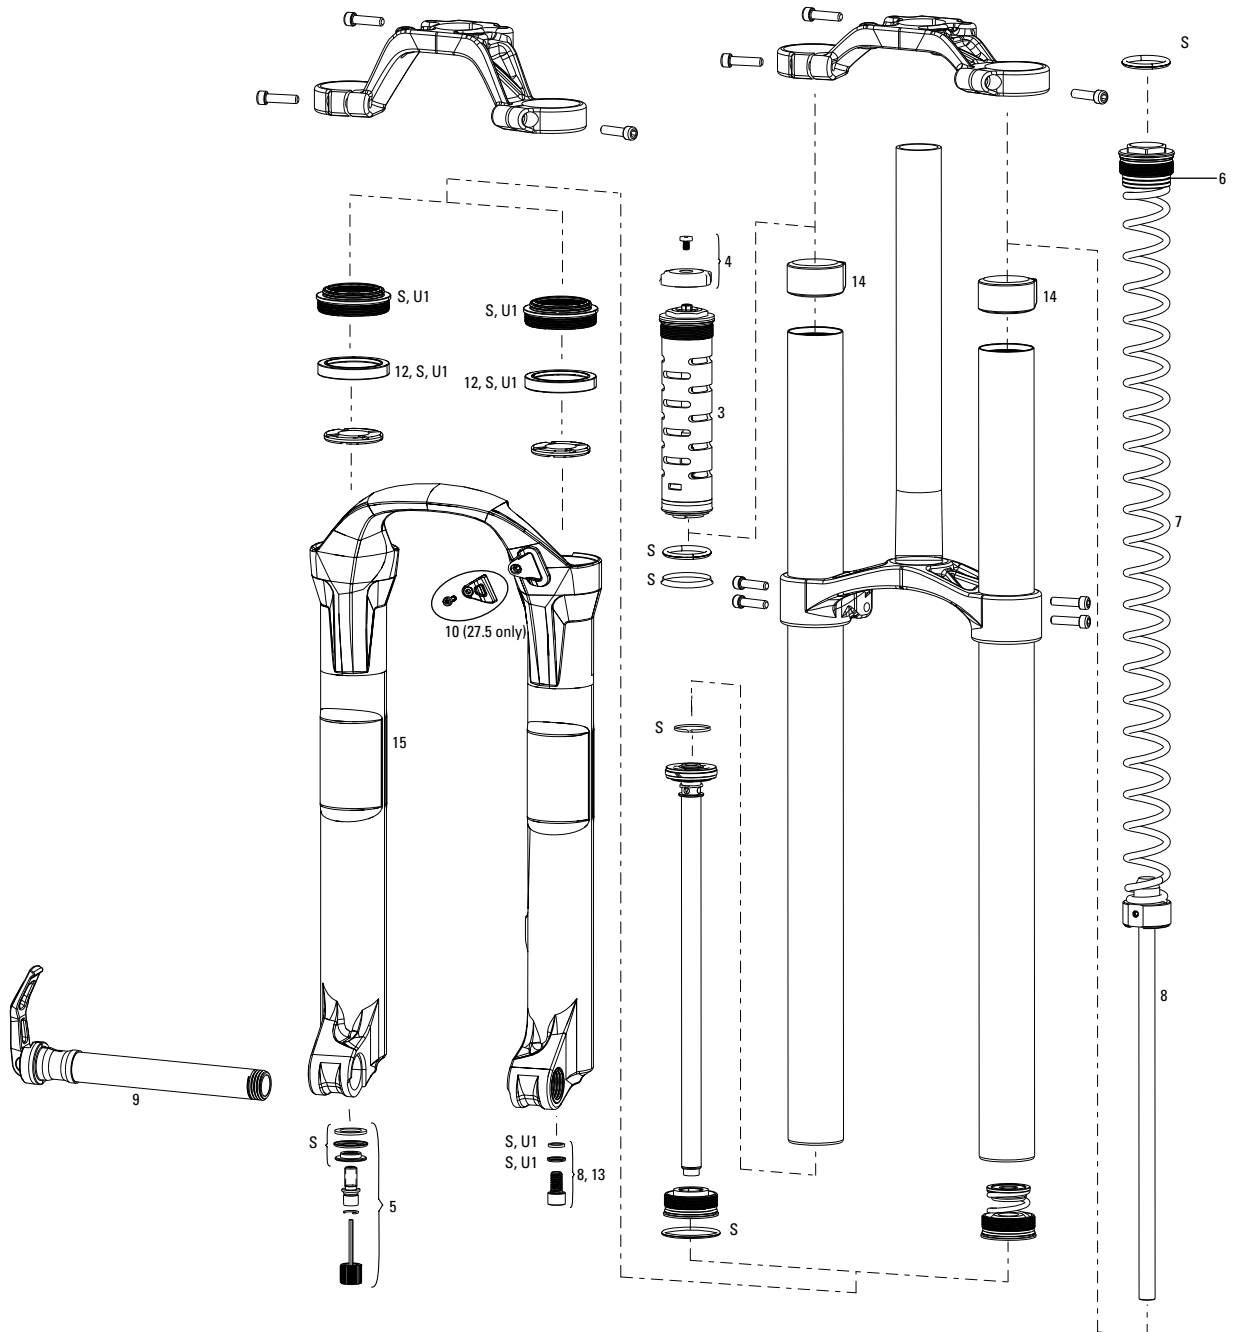

DOMAIN DUAL CROWN A1-A3 (2007-2017)

Note:

1. Full service kits include replaceable o-rings, glide rings, retaining rings, crush washers, crush washer retainers and shaft bolts/nuts. All air service kits include replacement schrader valve cores. Not all service parts are pictured. All basic service kits include the following replaceable wear items: o-rings, glide rings, dust seals, and foam rings.
2. Domain (single-crown) lower legs are NOT compatible with Domain Dual Crown.
3. Domain Dual Crown 26" forks have a 160 post mount brake and 27.5" forks have a 200mm post mount brake.
4. Aftermarket forks with Medium spring installed. Soft and Firm tuning springs are included in fork box.
5. A complete decal and maxle overview can be found in back of the catalog.