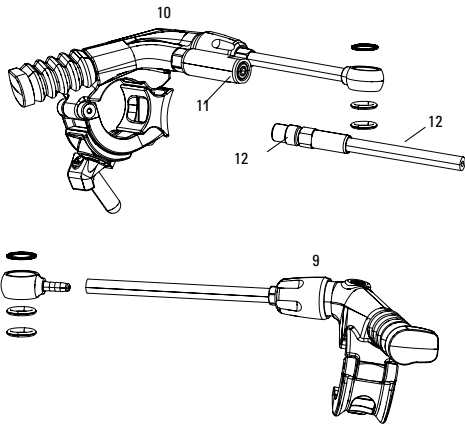

MONARCH XX B1-C2 (2014-2019)