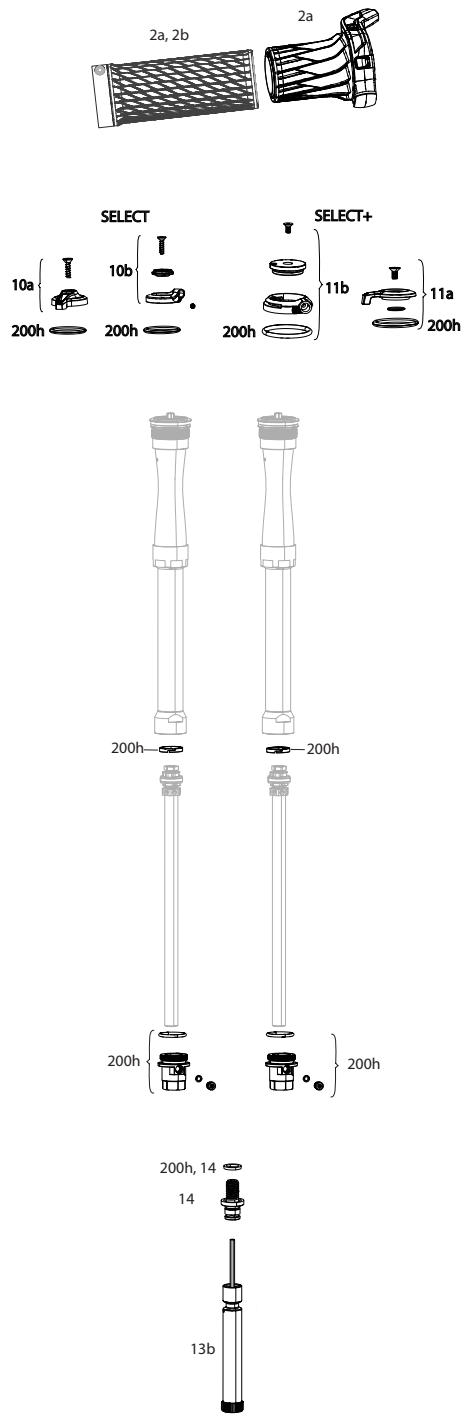

SID SL (32MM) SELECT/SELECT+/ULTIMATE C1 (2021)

Note:
1. Convert from Crown Adjust to Cable Remote Adjust: complete damper upgrade kit
2. Decal and Maxle pages can be found in back of the catalog.
3. 158mm boost Maxle not compatible with 32mm SID C1, use 15x100 Maxle. See parts page for compatible parts.