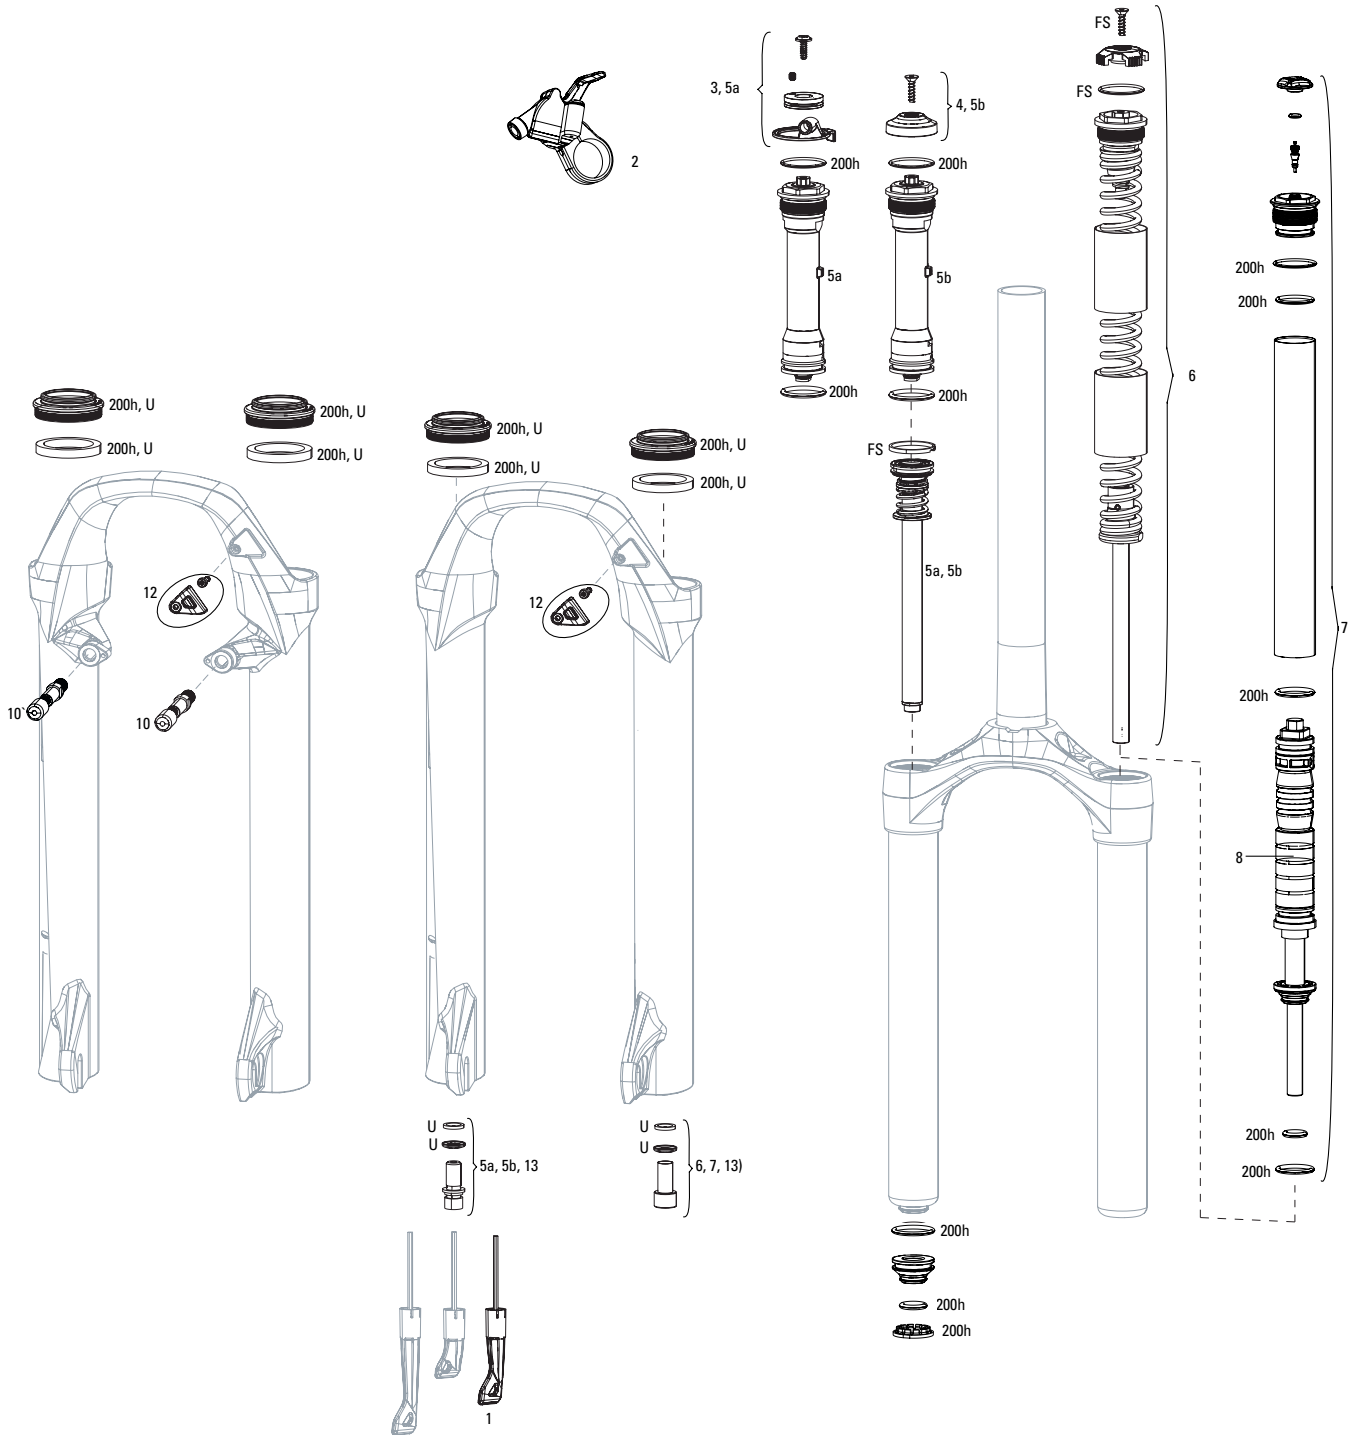

Note:

1. 200H service kits include replaceable o-rings, glide rings, crush washers, crush washer retainers and wiper seals.
2. Decal page can be found in back of the catalog.
3. A3 Spring Internals and Damper Internals (.8mm thread pitch) are not compatible with A1-A2 30 Silver (1.0mm thread pitch)