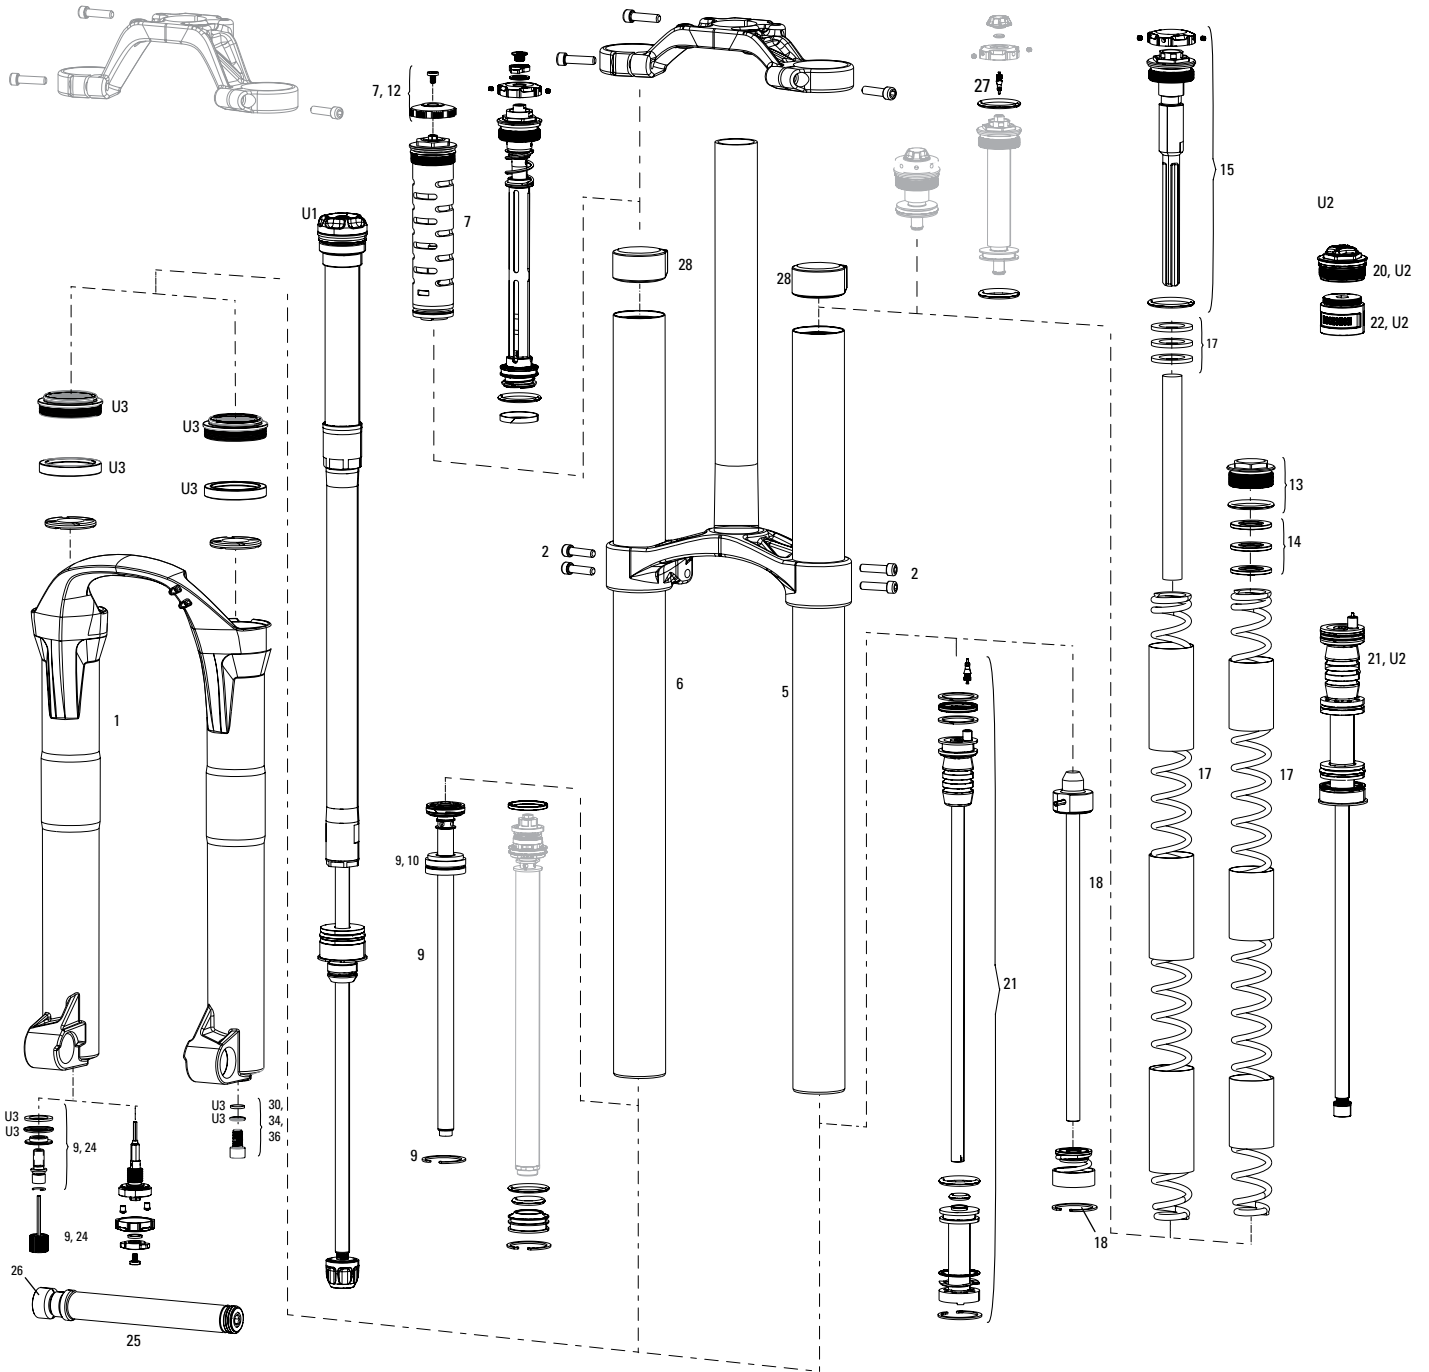

BOXXER 35mm A1-A2 (2010-2014)

Note:

1. Full service kits include replaceable o-rings, glide rings, retaining rings, crush washers, crush washer retainers and shaft bolts/nuts. All air service kits include replacement schrader valve cores. Not all service parts are pictured.
2. 2011-2012 R2C2/World Cup compression and rebound dampers must be used together and cannot be used with either 2010 compression or 2010 rebound damper.
3. World Cup Solo Air Retro kit (2010 to 2011+ air internals) is compatible only with 2010 BoXXer upper tube. 2011+ BoXXer straight-wall upper is only compatible with 2011+ BoXXer Solo Air spring assembly and top cap; must replace Solo Air spring assembly and top cap when using 2011+ BoXXer straight-wall upper tube.
4. When Using Newer Lower Leg on Montion Control Fork, remove casting plug.
5. A complete decal and maxle overview can be found in back of the catalog.