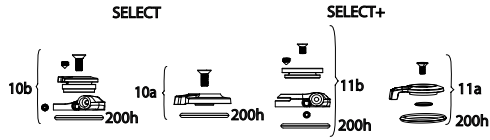

SID (35MM) SELECT/SELECT+/ULTIMATE C1 (2021)

Note:
1. Convert from Crown Adjust to Cable Remote Adjust: complete damper upgrade kit
2. Decal and Maxle pages can be found in back of the catalog.
3. 158mm boost Maxle not compatible with 35mm SID C1, use 15x100 Maxle. See parts page for compatible parts.