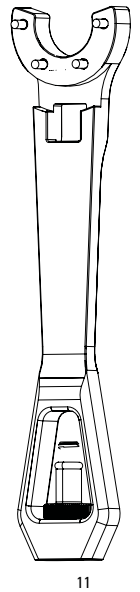

UPGRADE	
U1	00.4318.028.000 AIR CAN UPGRADE KIT - MEGNEG 185/210X47.5-55MM (INCLUDES AIR CAN, NEG VOLUME SPACERS, SEALS, GREASE, OIL & DECALS) - DELUXE A1-B2/SUPER DELUXE A1-B2
U1	00.4318.028.001 AM UPGRADE KIT MEGNEG 57.5-65MM AIR CAN UPGRADE KIT - MEGNEG 205/230X57.5-65MM (INCLUDES AIR CAN, NEG VOLUME SPACERS, SEALS, GREASE, OIL & DECALS) - DELUXE A1-B2/SUPER DELUXE A1-B2
U1	00.4318.028.002 AIR CAN UPGRADE KIT - MEGNEG 225/250X67.5-75MM (INCLUDES AIR CAN, NEG VOLUME SPACERS, SEALS, GREASE, OIL & DECALS) - DELUXE A1-B2/SUPER DELUXE A1-B2
SERVICE	
50h	00.4315.032.615 50 HOUR SERVICE KIT (INCLUDES AIR CAN SEALS, PISTON SEAL, GLIDE RINGS, SEAL GREASE/OIL) - DELUXE/SUPER DELUXE A1-B2 (2017-2020)
200h	00.4315.032.617 200 HOUR/1 YEAR SERVICE KIT (INCLUDES AIR CAN SEALS, PISTON SEAL, GLIDE RINGS, IFF SEALS, RESERVOIR SEALS, SEAL GREASE/OIL) - SUPER DELUXE A1-B2 (2017-2020)
200h	00.4315.032.637 200 HOUR/1 YEAR SERVICE KIT (INCLUDES AIR CAN SEALS, PISTON SEAL, GLIDE RINGS, IFF SEALS, REMOTE SPARES) - SUPER DELUXE REMOTE A1-B2 (2018-2020)
AIR CAN	
1	11.4118.033.034 REAR SHOCK AIR CAN ASSEMBLY - SOLO AIR 165/190X37.5-45 (INCLUDES DECALS, SEALS, 15W50 & DYNAMIC SEAL GREASE) - DELUXE/SUPER DELUXE (2017+)
1	11.4118.033.035 REAR SHOCK AIR CAN ASSEMBLY - SOLO AIR 185/210X47.5-55 (INCLUDES DECALS, SEALS, 15W50 & DYNAMIC SEAL GREASE) - DELUXE/SUPER DELUXE (2017+)
1	11.4118.033.036 REAR SHOCK AIR CAN ASSEMBLY - SOLO AIR 205/230X57.5-65 (INCLUDES DECALS, SEALS, 15W50 & DYNAMIC SEAL GREASE) - DELUXE/SUPER DELUXE (2017+)
1	11.4118.059.000 REAR SHOCK AIR CAN ASSEMBLY - DEBONAIR V2 BLACK 165/190X37.5-45MM (INCLUDES DECALS) - DELUXE/SUPER DELUXE (2017+)
1	11.4118.059.001 REAR SHOCK AIR CAN ASSEMBLY - DEBONAIR V2 BLACK 185/210X47.5-55MM (INCLUDES DECALS) - DELUXE/SUPER DELUXE (2017+)
1	11.4118.059.002 REAR SHOCK AIR CAN ASSEMBLY - DEBONAIR V2 BLACK 205/230X57.5-65MM (INCLUDES DECALS) - DELUXE/SUPER DELUXE (2017+)
1	11.4118.059.003 REAR SHOCK AIR CAN ASSEMBLY - DEBONAIR V2 BLACK 225/250X67.5-75MM (INCLUDES DECALS) - DELUXE/SUPER DELUXE (2017+)
DAMPER	
2a	11.4118.048.001 REAR SHOCK DAMPER BODY/IFF - STANDARD EYELET 37.5MM (INCLUDES DAMPER BODY, IFF, VALVE CORE, 7.5MM TRAVEL SPACER & CAPS) - DELUXE/SUPER DELUXE A1-B2 (2017-2020)
2a	11.4118.048.002 REAR SHOCK DAMPER BODY/IFF - STANDARD EYELET 40MM (INCLUDES DAMPER BODY, IFF, VALVE CORE, 5MM TRAVEL SPACER & CAPS) - DELUXE/SUPER DELUXE A1-B2 (2017-2020)
2a	11.4118.048.003 REAR SHOCK DAMPER BODY/IFF - STANDARD EYELET 42.5MM (INCLUDES DAMPER BODY, IFF, VALVE CORE, 2.5MM TRAVEL SPACER & CAPS) - DELUXE/SUPER DELUXE A1-B2 (2017-2020)
2a	11.4118.048.004 REAR SHOCK DAMPER BODY/IFF - STANDARD EYELET 45MM (INCLUDES DAMPER BODY, IFF, VALVE CORE & CAPS) - DELUXE/SUPER DELUXE A1-B2 (2017-2020)
2a	11.4118.048.005 REAR SHOCK DAMPER BODY/IFF - STANDARD EYELET 47.5MM (INCLUDES DAMPER BODY, IFF, VALVE CORE, 7.5MM TRAVEL SPACER & CAPS) - DELUXE/SUPER DELUXE A1-B2 (2017-2020)
2a	11.4118.048.006 REAR SHOCK DAMPER BODY/IFF - STANDARD EYELET 50MM (INCLUDES DAMPER BODY, IFF, VALVE CORE, 5MM TRAVEL SPACER & CAPS) - DELUXE/SUPER DELUXE A1-B2 (2017-2020)
2a	11.4118.048.007 REAR SHOCK DAMPER BODY/IFF - STANDARD EYELET 52.5MM (INCLUDES DAMPER BODY, IFF, VALVE CORE, 2.5MM TRAVEL SPACER & CAPS) - DELUXE/SUPER DELUXE A1-B2 (2017-2020)
2a	11.4118.048.008 REAR SHOCK DAMPER BODY/IFF - STANDARD EYELET 55MM (INCLUDES DAMPER BODY, IFF, VALVE CORE & CAPS) - DELUXE/SUPER DELUXE A1-B2 (2017-2020)
2a	11.4118.048.009 REAR SHOCK DAMPER BODY/IFF - STANDARD EYELET 57.5MM (INCLUDES DAMPER BODY, IFF, VALVE CORE, 7.5MM TRAVEL SPACER & CAPS) - DELUXE/SUPER DELUXE A1-B2 (2017-2020)
2a	11.4118.048.010 REAR SHOCK DAMPER BODY/IFF - STANDARD EYELET 60MM (INCLUDES DAMPER BODY, IFF, VALVE CORE, 5MM TRAVEL SPACER & CAPS) - DELUXE/SUPER DELUXE A1-B2 (2017-2020)
2a	11.4118.048.011 REAR SHOCK DAMPER BODY/IFF - STANDARD EYELET 62.5MM (INCLUDES DAMPER BODY, IFF, VALVE CORE, 2.5MM TRAVEL SPACER & CAPS) - DELUXE/SUPER DELUXE A1-B2 (2017-2020)
2a	11.4118.048.012 REAR SHOCK DAMPER BODY/IFF - STANDARD EYELET 65MM (INCLUDES DAMPER BODY, IFF, VALVE CORE & CAPS) - DELUXE/SUPER DELUXE A1-B2 (2017-2020)
2a	11.4118.048.026 REAR SHOCK DAMPER BODY/IFF - STANDARD EYELET 50MM (INCLUDES DAMPER BODY, IFF, VALVE CORE & CAPS) - DELUXE A1/ SUPER DELUXE A1 TREK (2017-2020)
2a	11.4118.048.027 REAR SHOCK DAMPER BODY/IFF - STANDARD EYELET 67.5MM (INCLUDES DAMPER BODY, IFF, VALVE CORE, 7.5 TRAVEL SPACER & CAPS) - DELUXE/SUPER DELUXE A1-B2 (2017-2020)
2a	11.4118.048.028 REAR SHOCK DAMPER BODY/IFF - STANDARD EYELET 70MM (INCLUDES DAMPER BODY, IFF, VALVE CORE, 5 TRAVEL SPACER & CAPS) - DELUXE/SUPER DELUXE A1-B2 (2017-2020)
2a	11.4118.048.029 REAR SHOCK DAMPER BODY/IFF - STANDARD EYELET 72.5MM (INCLUDES DAMPER BODY, IFF, VALVE CORE, 2.5 TRAVEL SPACER & CAPS) - DELUXE/SUPER DELUXE A1-B2 (2017-2020)
2a	11.4118.048.030 REAR SHOCK DAMPER BODY/IFF - STANDARD EYELET 75MM (INCLUDES DAMPER BODY, IFF, VALVE CORE & CAPS) - DELUXE/SUPER DELUXE A1-B2 (2017-2020)
2b	11.4118.048.014 REAR SHOCK DAMPER BODY/IFF - BEARING EYELET 37.5MM (INCLUDES DAMPER BODY, IFF, VALVE CORE, 7.5MM TRAVEL SPACER & CAPS) - DELUXE/SUPER DELUXE A1-B2 (2017-2020)
2b	11.4118.048.015 REAR SHOCK DAMPER BODY/IFF - BEARING EYELET 40MM (INCLUDES DAMPER BODY, IFF, VALVE CORE, 5MM TRAVEL SPACER & CAPS) - DELUXE/SUPER DELUXE A1-B2 (2017-2020)
2b	11.4118.048.016 REAR SHOCK DAMPER BODY/IFF - BEARING EYELET 42.5MM (INCLUDES DAMPER BODY, IFF, VALVE CORE, 2.5MM TRAVEL SPACER & CAPS) - DELUXE/SUPER DELUXE A1-B2 (2017-2020)

SUPER DELUXE COIL A1-A2 (2018-2020)