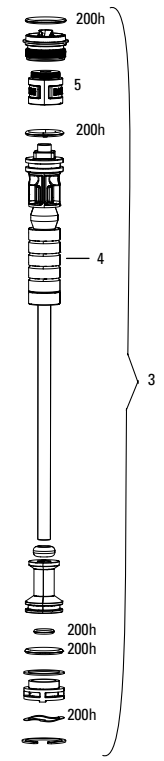

35 GOLD RL A1-A2 (2020-2021)

Note:
1. 200h service kits include replaceable o-rings, glide rings, retaining rings, crush washers, crush washer retainers and shaft bolts/nuts. All air service kits include replacement schrader valve cores.
2. EMTB (fender mount) lower leg and CSU are not cross-compatible with non-fender CSU and lower leg variants.
3. Convert from Crown Adjust to Remote Adjust: Remote compression damper, remote compression adjuster spool, cable clamp and remote lever assembly.
4. Decal and Maxle pages can be found in back of the catalog.