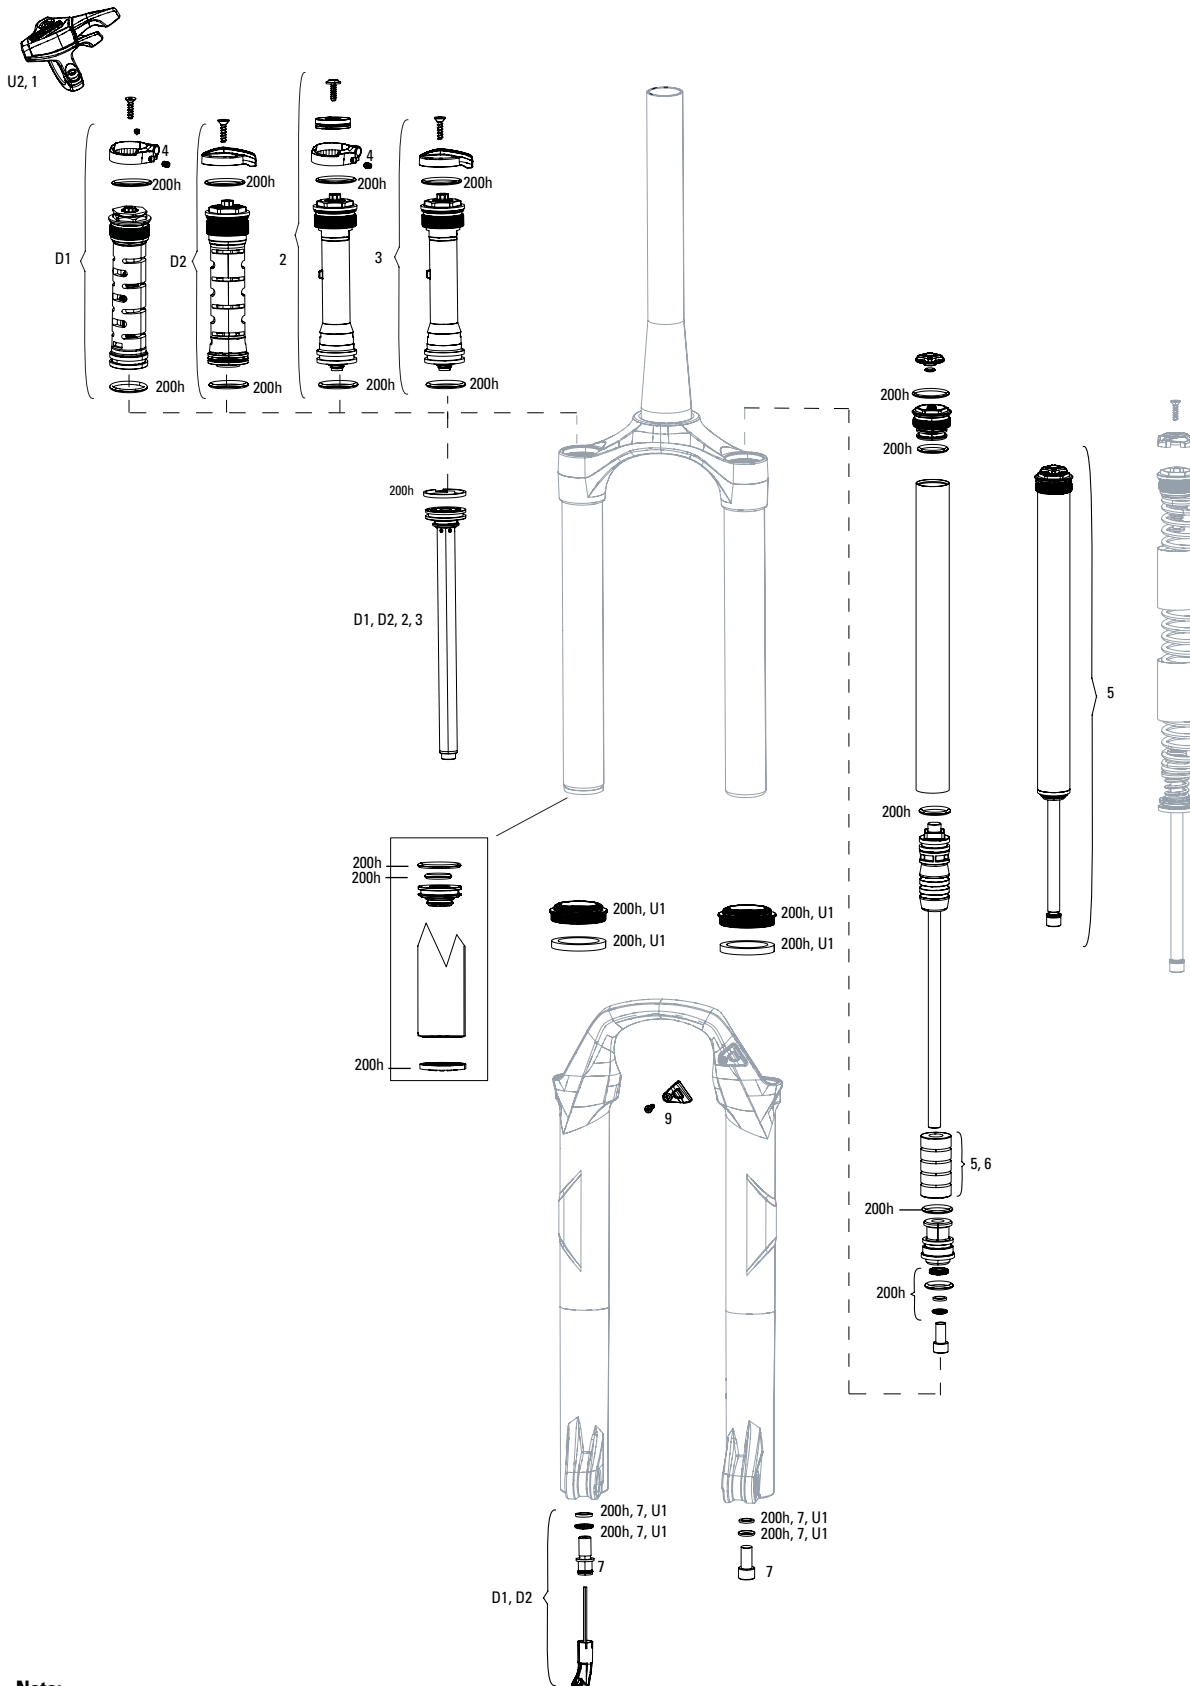

RECON TK B1/ RL B1 (2020)

Note:

1. All basic service kits include the following replaceable wear items: o-rings, glide rings, dust seals, and foam rings.
2. Use air spring kit to upgrade and change firmness in coil forks
3. Convert from Crown Adjust to Remote Adjust: Remote compression damper requires remote compression adjuster spool, cable clamp and remote lever assembly.
4. Maximum Tire Diameter: 710mm Maximum Tire Width: 62mm
5. Recon Silver RL B1/TK B1 32mm lower legs use flangless wiper seals.