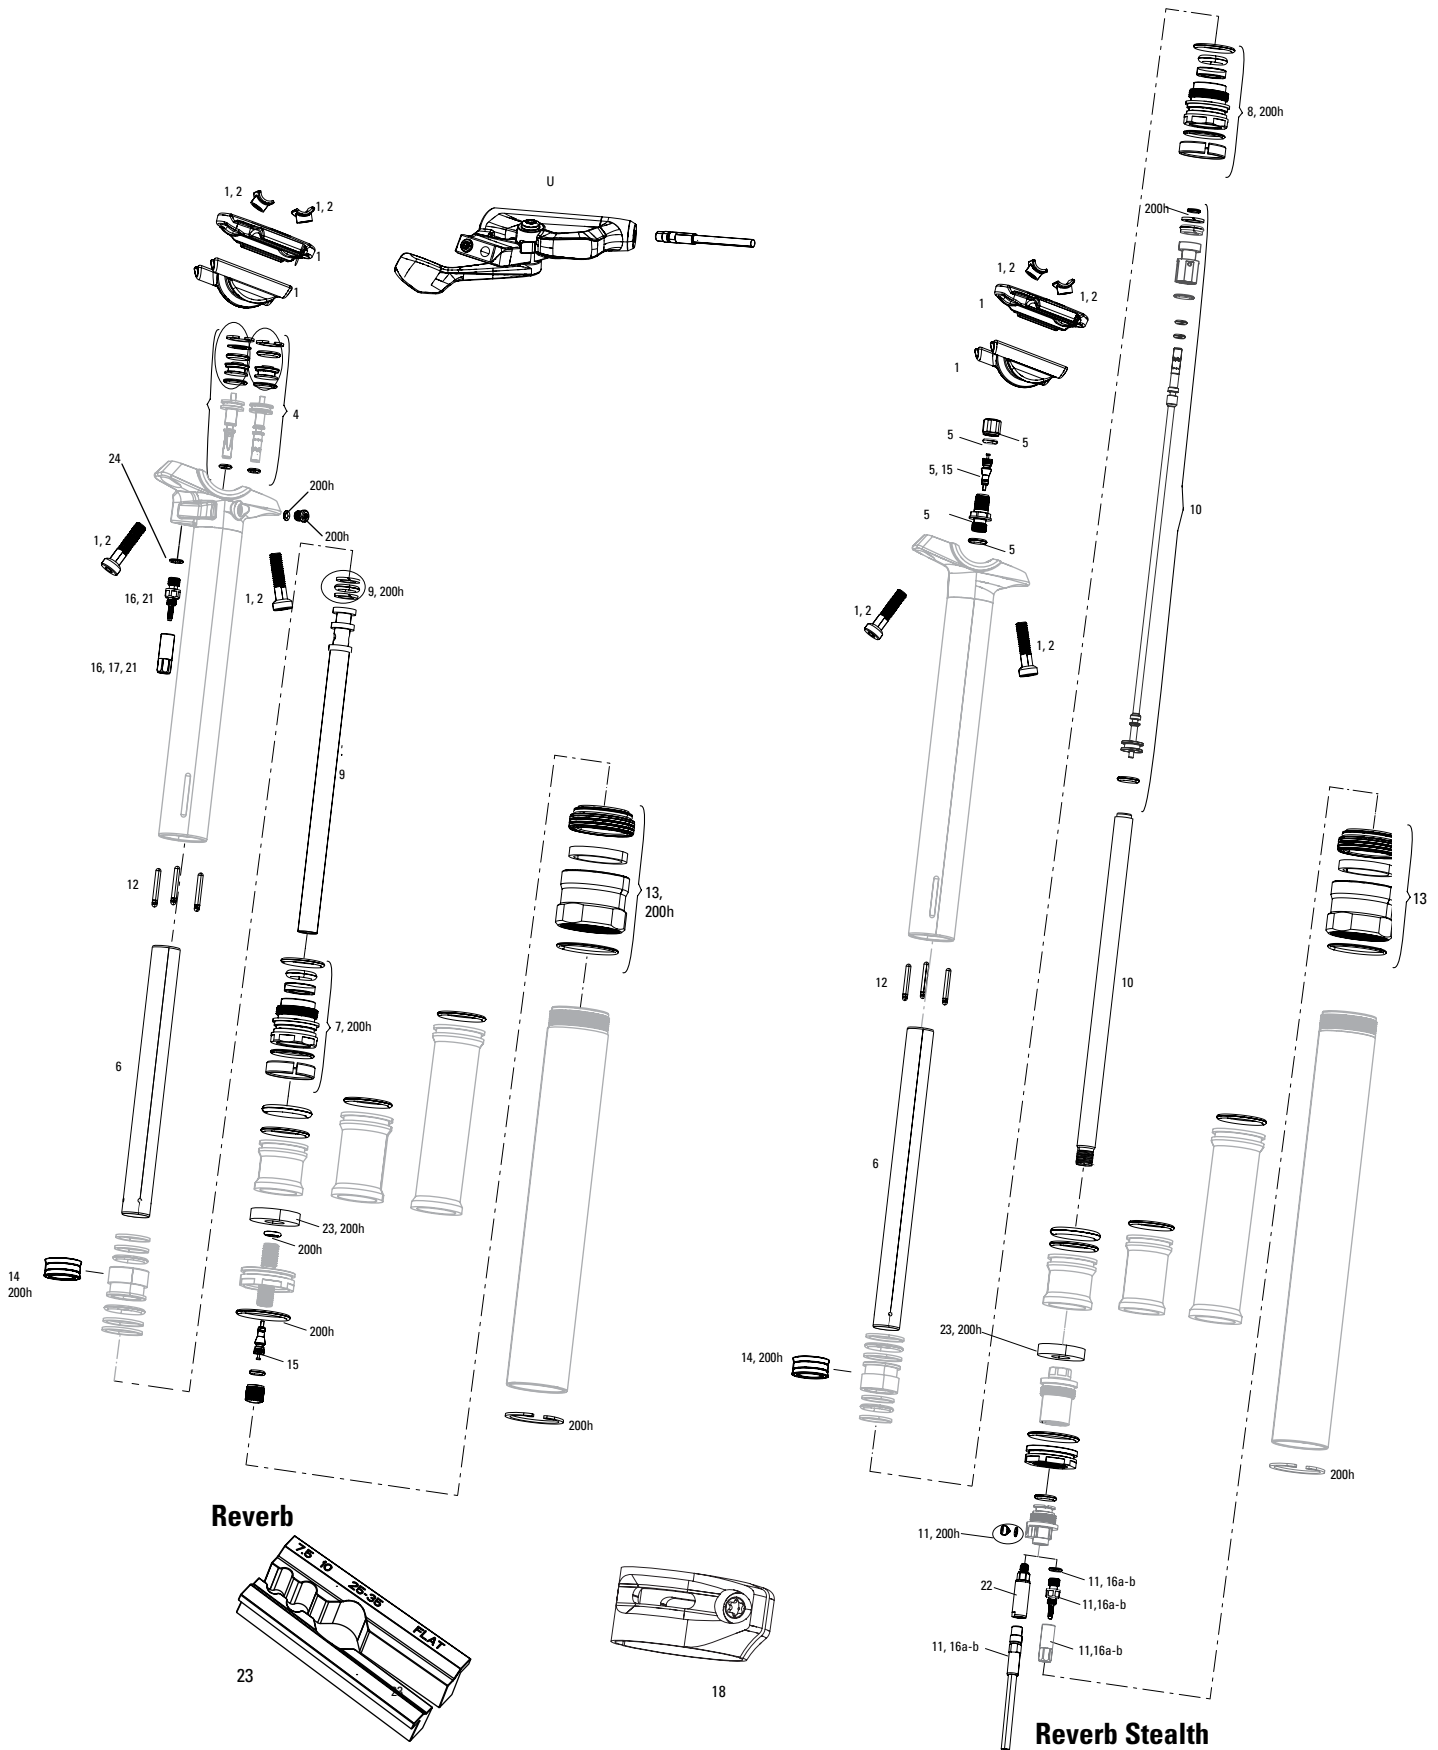

REVERB / REVERB STEALTH A1 - A2 (2011-2016)

REVERB / REVERB STEALTH A1-A2 (2011-2016)