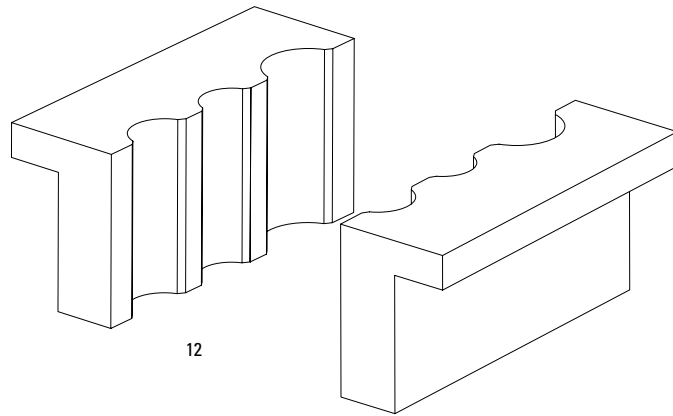

VIVID COIL B1-B3 (2014-2020)

Note:

1. Not all service parts may be visible in exploded views. Vivid Service Kit includes all o-rings, seals, glide rings, ball bearings, and detent springs.
2. Eyelet/Shaft/Sealhead assembly (item 1) does not include spring retainer.
3. Use '1/2"x1/2" Rear Shock Bushing/Mount Hardware Tool' to remove and install eyelet bushing and mounting hardware.