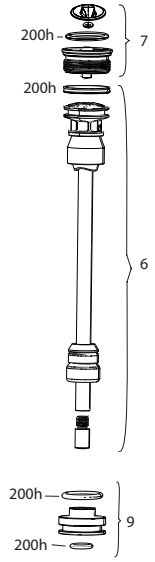

SID (35MM) SELECT/SELECT+/ULTIMATE C1 (2021)

Note:
1. Convert from Crown Adjust to Cable Remote Adjust: complete damper upgrade kit
2. Decal and Maxle pages can be found in back of the catalog.
3. 158mm boost Maxle not compatible with 35mm SID C1, use 15x100 Maxle. See parts page for compatible parts.