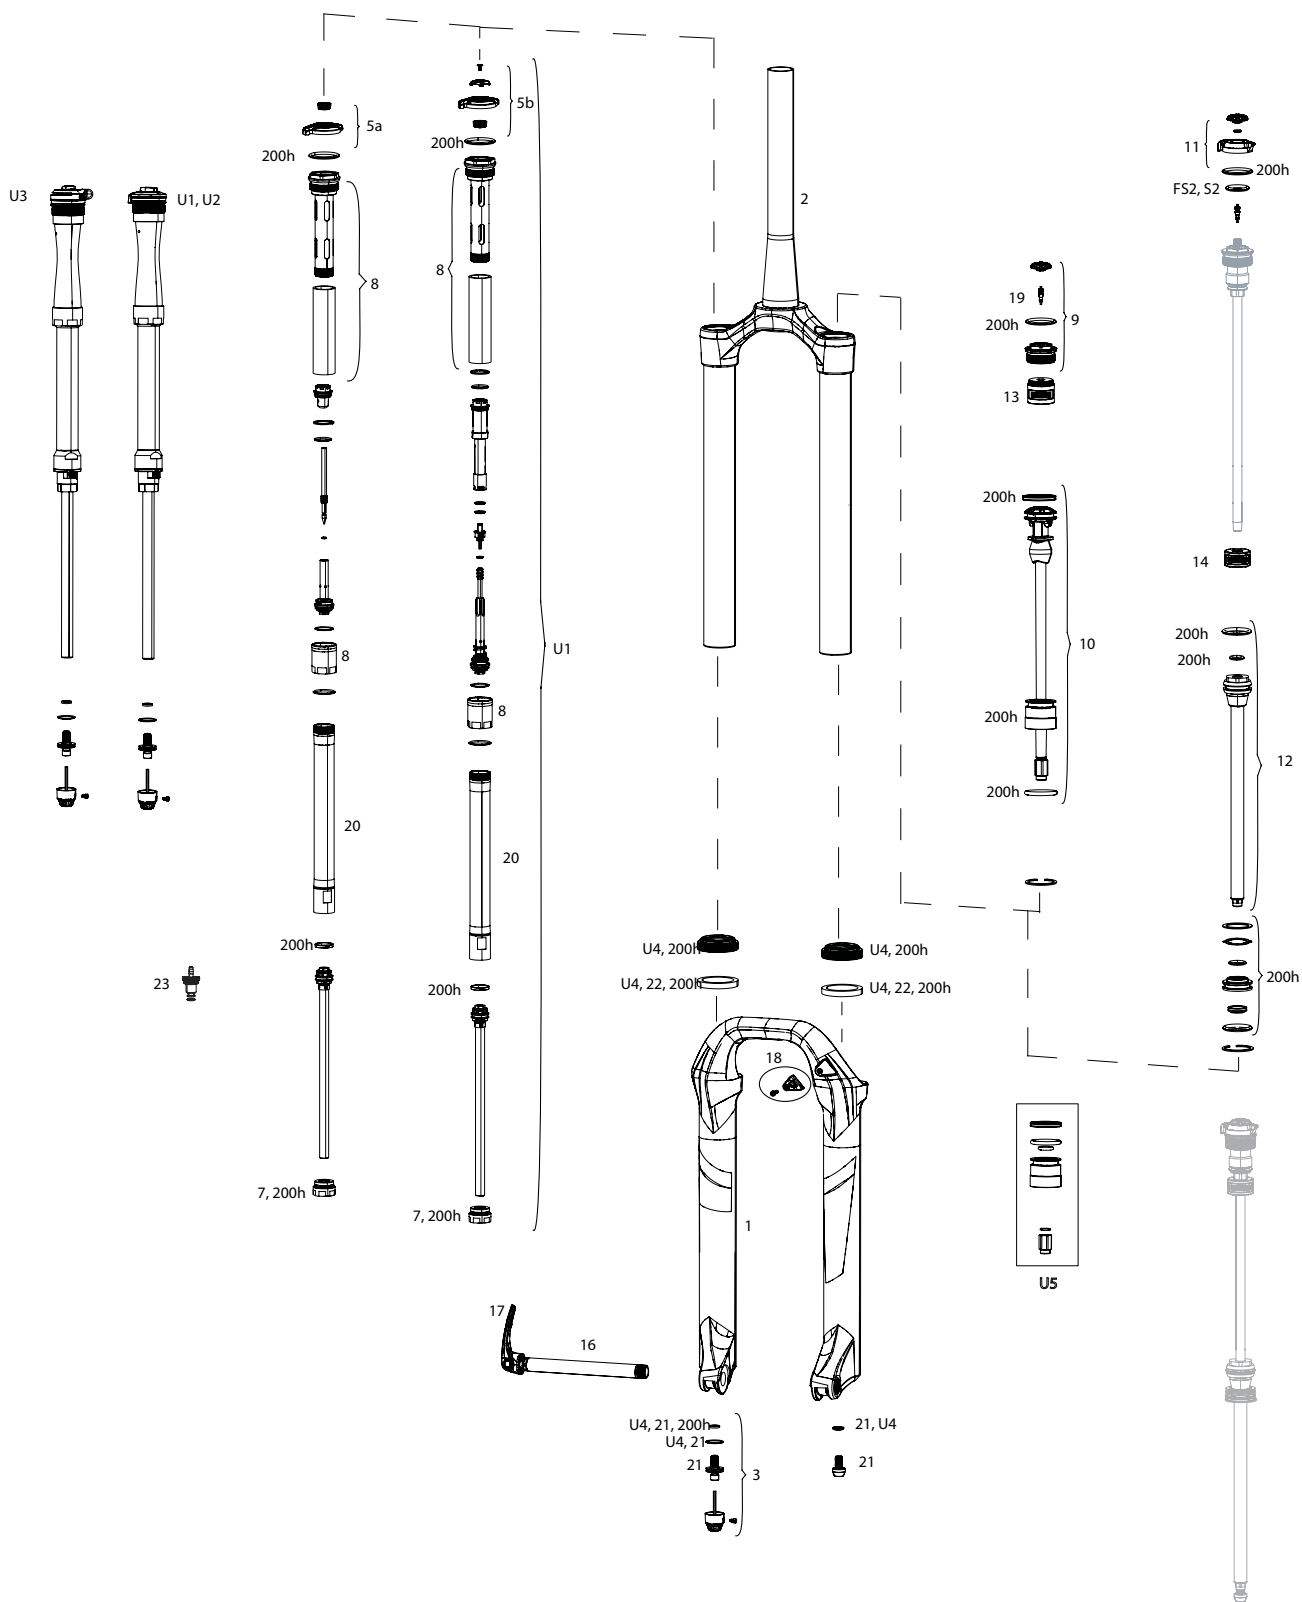

LYRIK RCT3 (A1-C1)/RC (B1-C2)/RC2 (C1) (2016-2019)

Note:

1. 200h service kits include replaceable o-rings, glide rings, retaining rings, crush washers, sealheads, lower leg seals and foam rings. See www.sram.com/service for more information.
2. For Travel Change, see the respective pages in this catalog, listed in the Index.
3. Lyrik CSU's do not come with gradients printed on the stanchion tubes.
4. A complete decal and maxle overview can be found in back of the catalog.