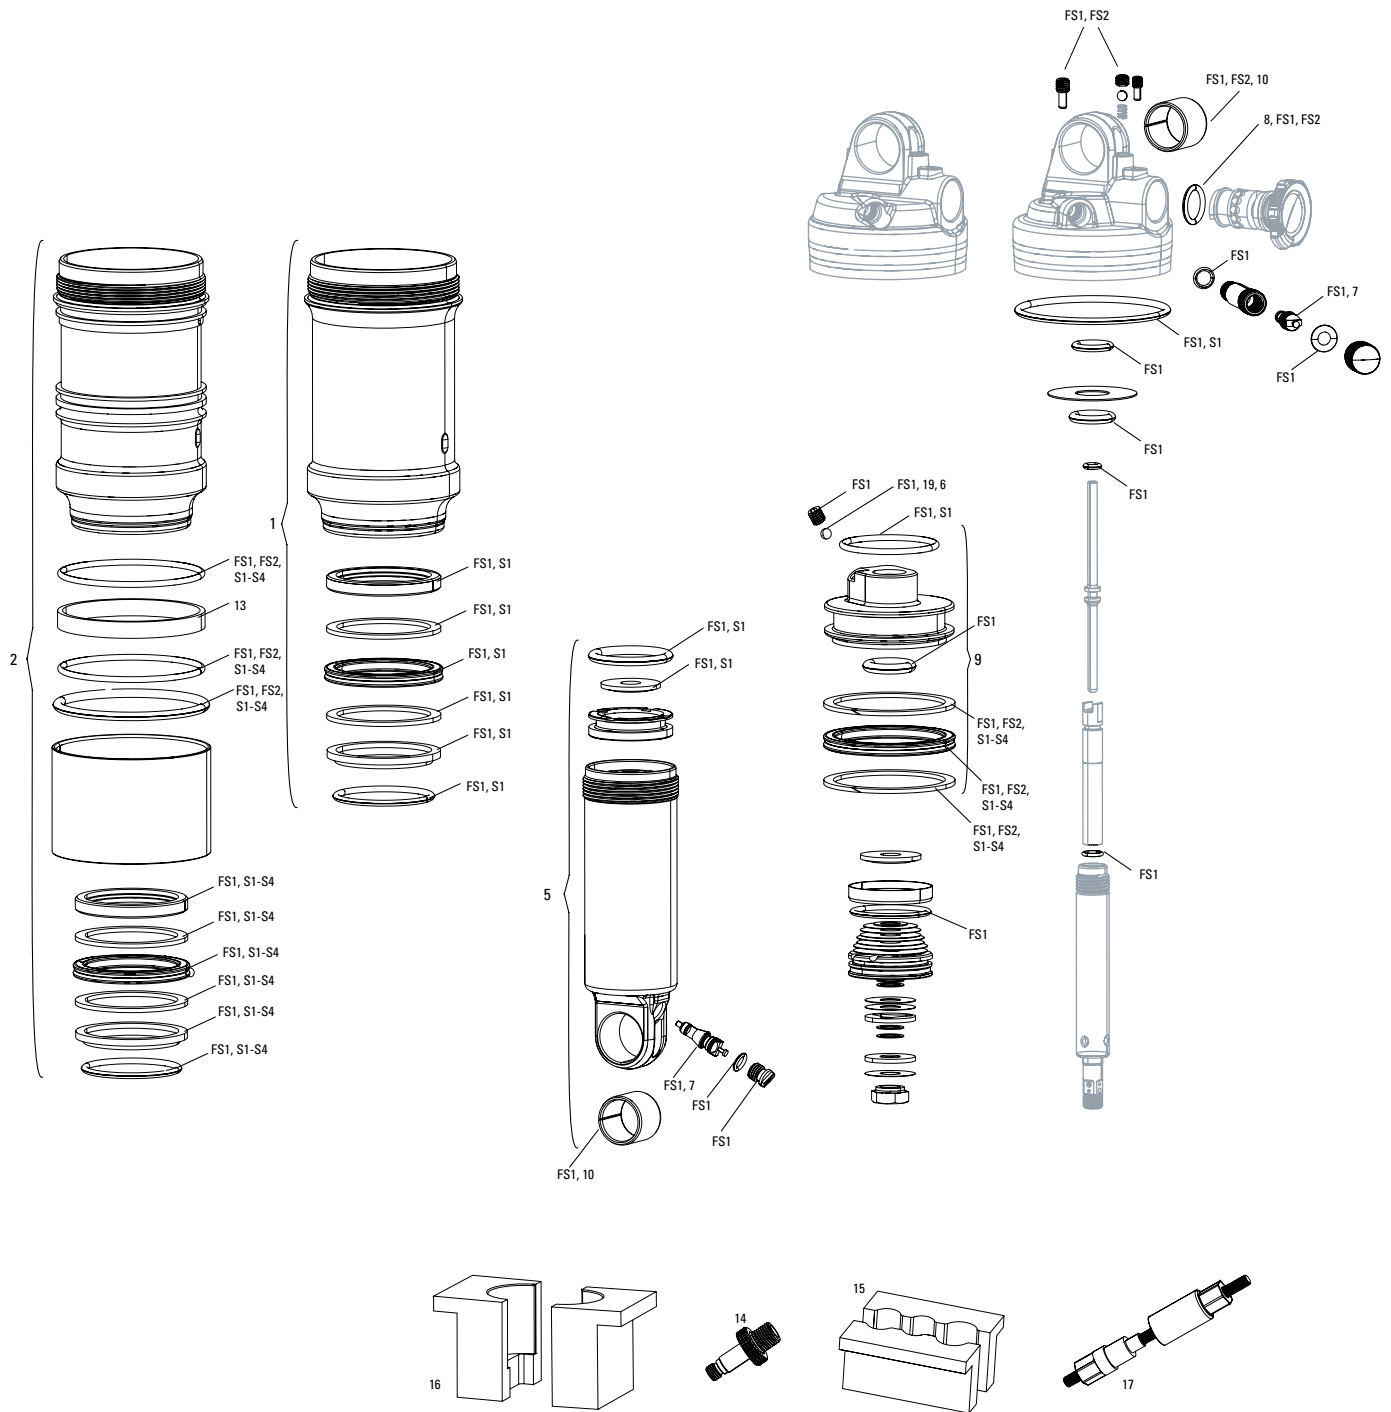

MONARCH R C1-D2 (2014-2020)

Note:

1. All 2014+ Monarch shocks are compatible with standard, DebonAir and high-volume air can assemblies; air can includes all seals installed.
2. Monarch Service Kit (full) intended for air seal and oil change/service to damper. Monarch Service Kit (basic) intended for air seal service only.
4. Use '1/2"x1/2" Rear Shock Bushing/Mount Hardware Tool' to remove and install eyelet bushing and mounting hardware.
5. All 2014+ Air can assemblies are compatible with Monarch R, RL, RT3, and XX.