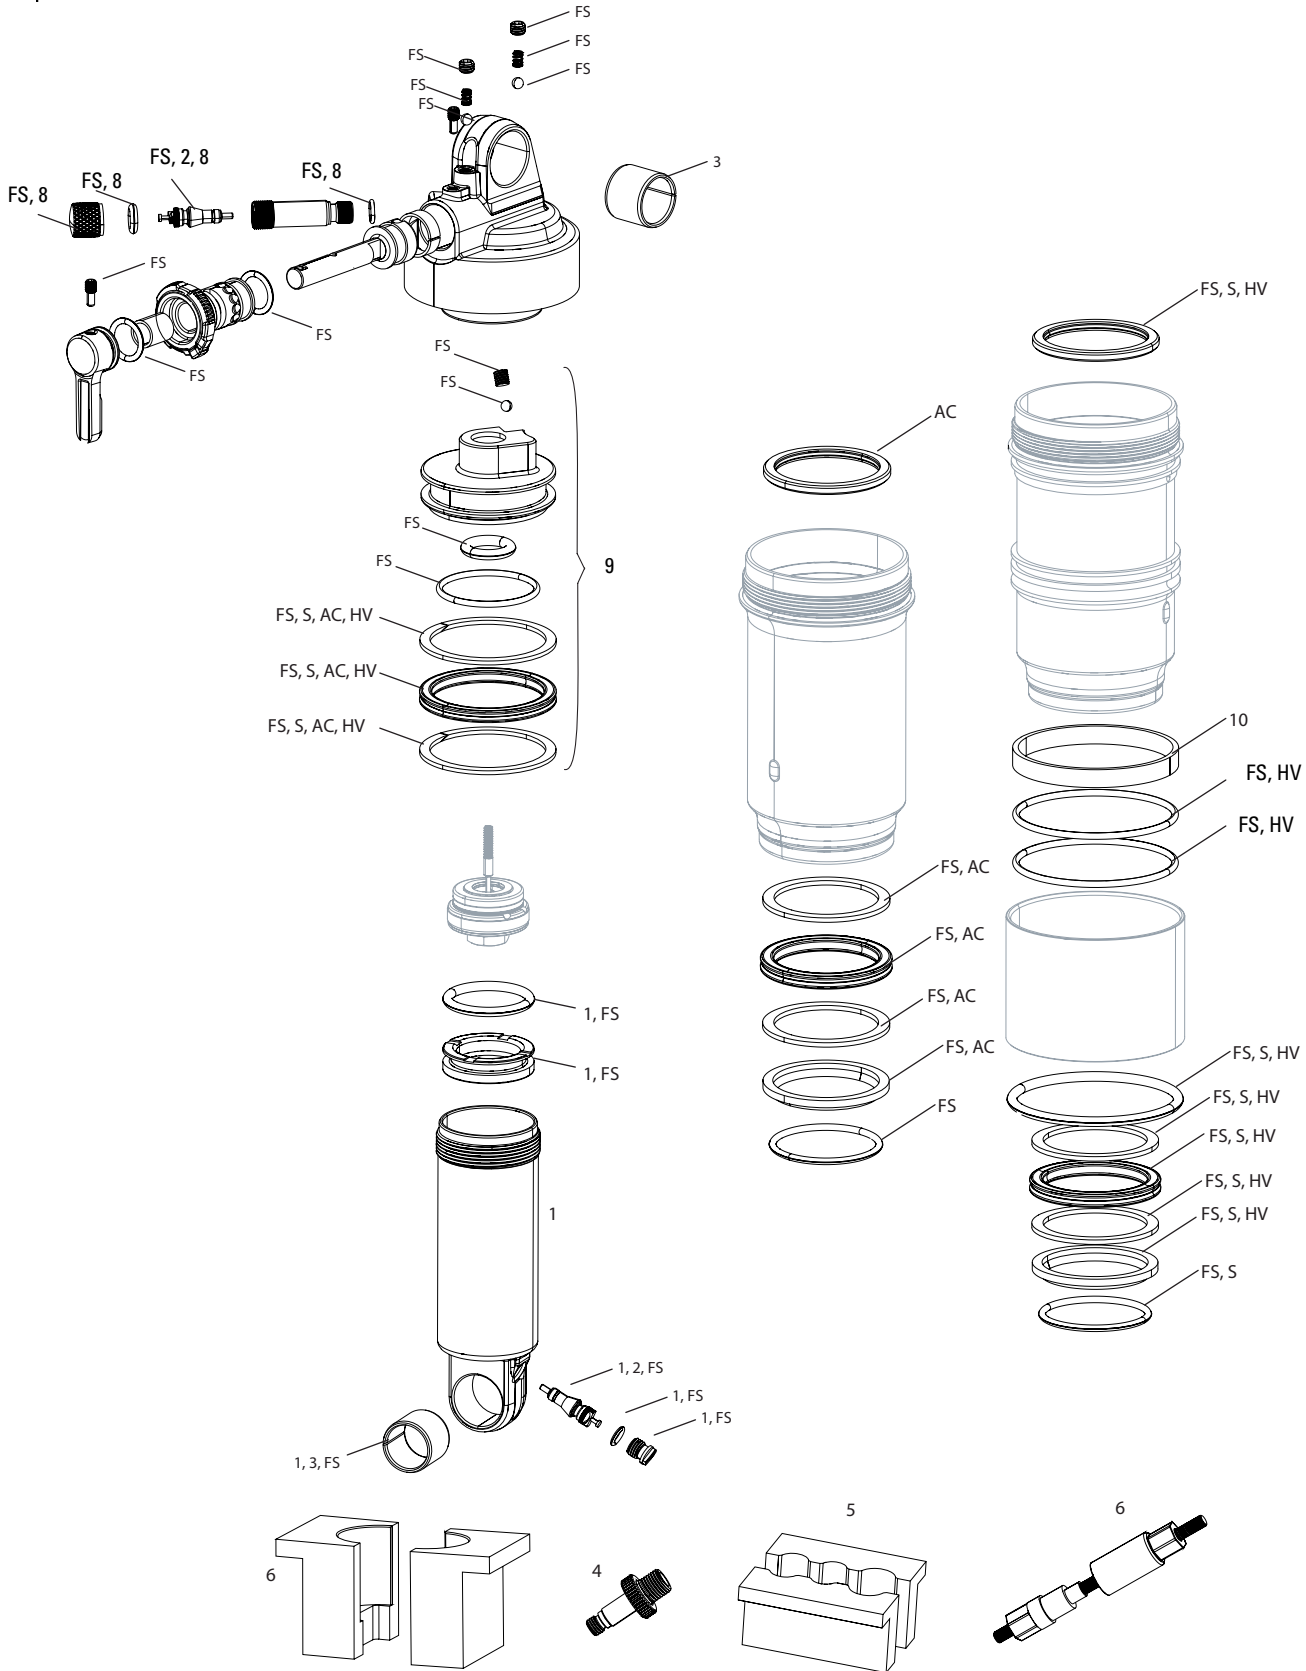

MONARCH RT3 B1 (2013)

Note:

1. 2013 Monarch RT3 parts, including air cans, are not compatible with pre-2013 Monarch rear shocks.
2. 2013 Monarch RT3 shaft and shaft adjuster rod are not serviceable. Do not attempt to disassemble.
3. Use 1/2"x1/2" Rear Shock Bushing/Mount Hardware Tool to remove and install eyelet bushing and mounting hardware.