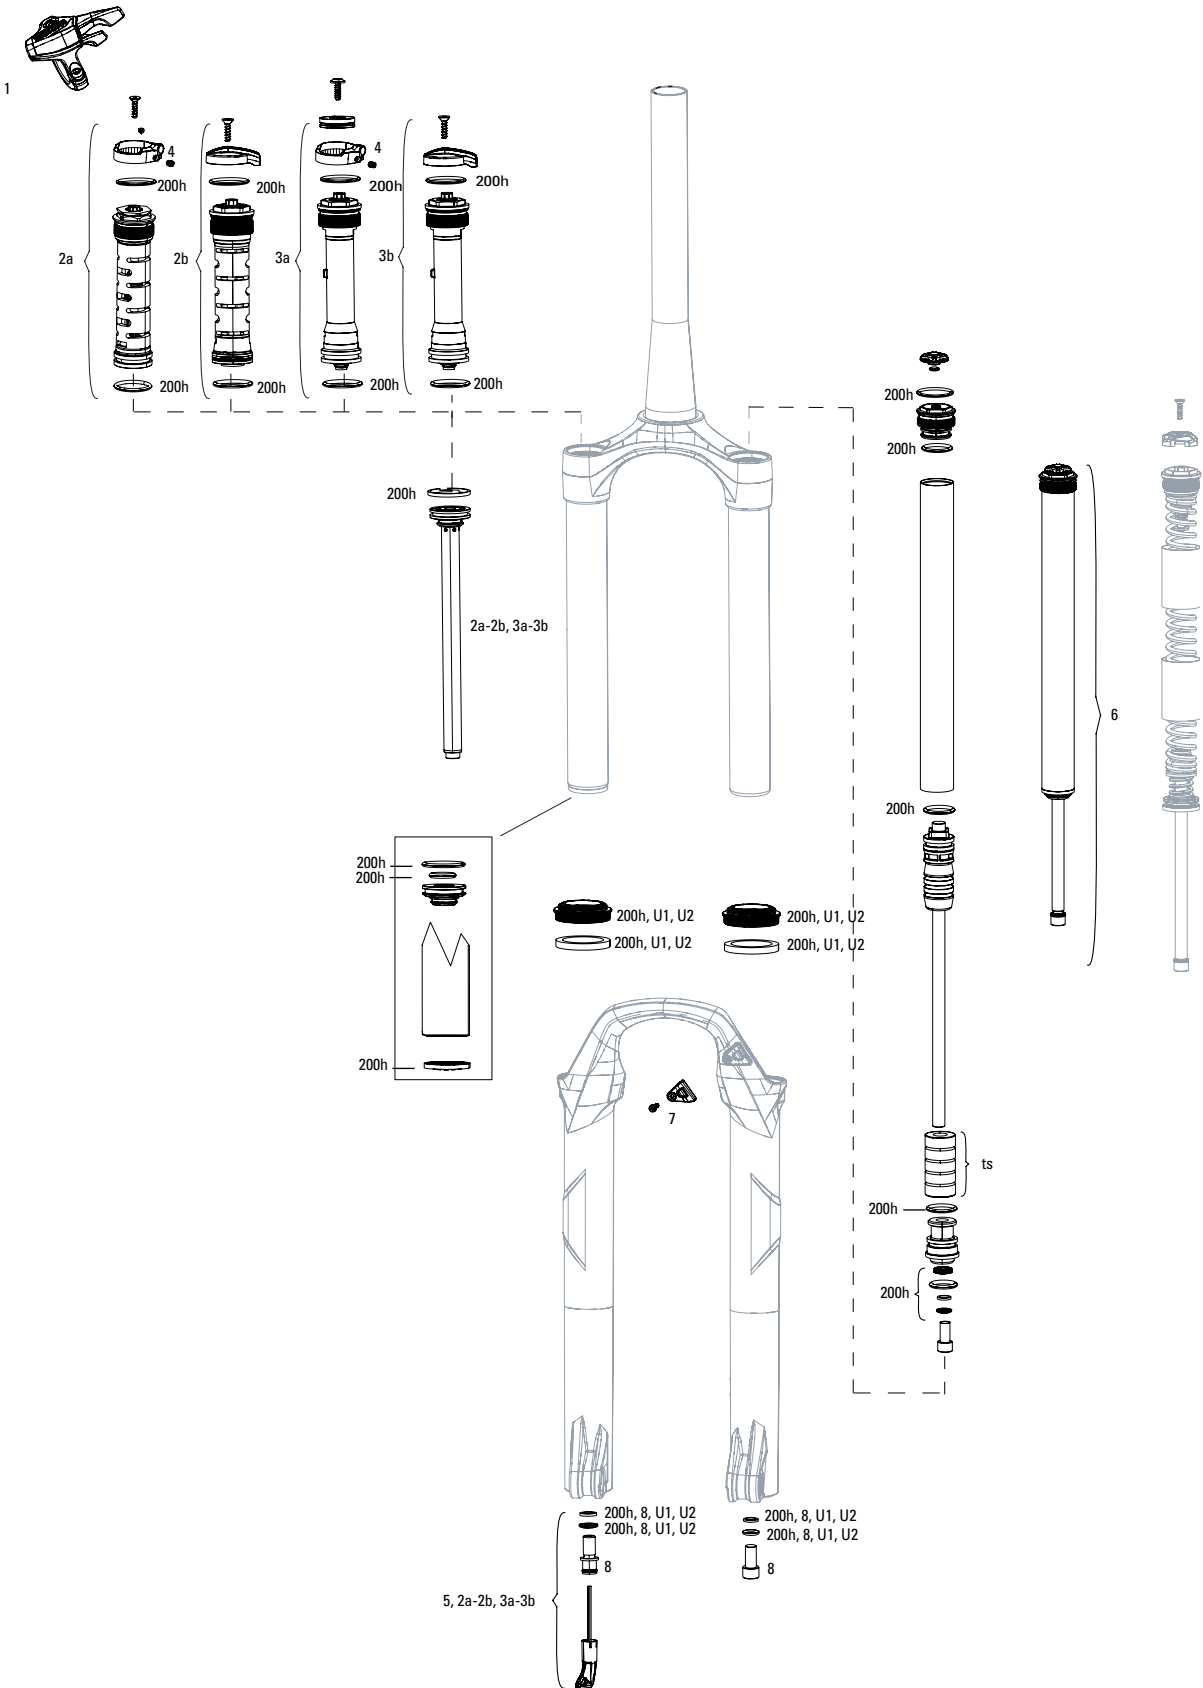

RECON SILVER TK D1/ RL D1 (2021)

Note:

1. All 200H service kits include the following replaceable wear items: o-rings, glide rings, dust seals, and foam rings.
2. Use air spring kit to upgrade and change firmness in coil forks
3. Convert from Crown Adjust to Remote Adjust: Remote compression damper requires remote compression adjuster spool, cable clamp and remote lever assembly.