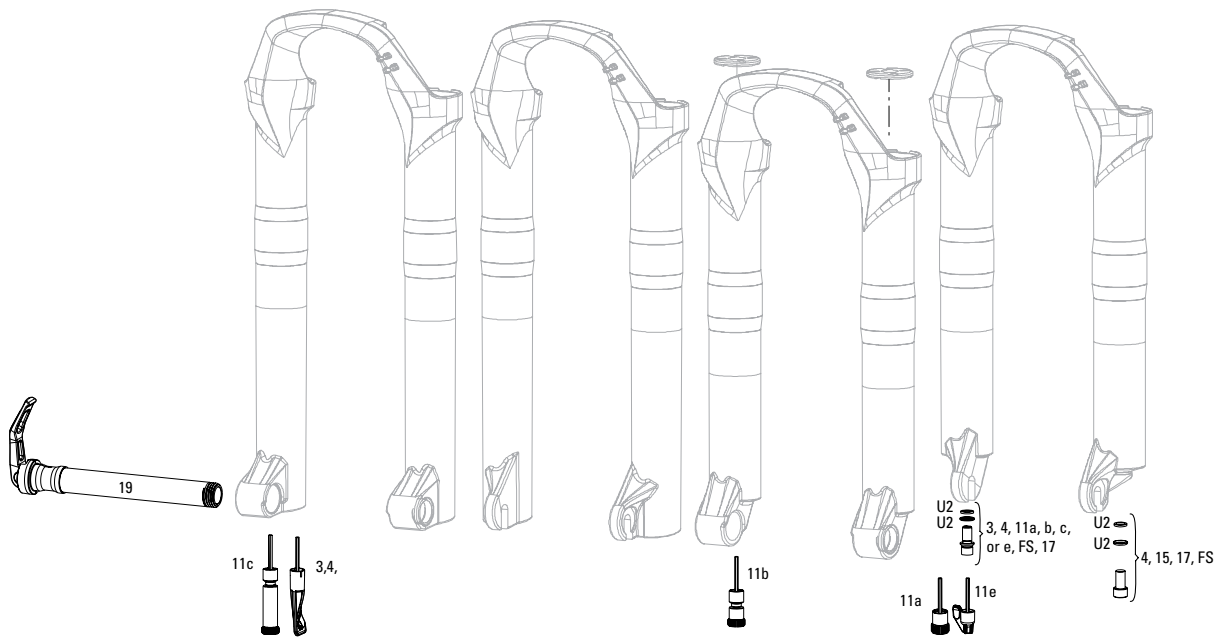

RECON SILVER A1-A3 (2011-2015)

Note:

1. Full service kits include replaceable o-rings, glide rings, retaining rings, crush washers, crush washer retainers and shaft bolts/nuts. Not all service parts are pictured. All basic service kits include the following replaceable wear items: o-rings, glide rings, dust seals, and foam rings.
2. Convert from Crown Adjust to Remote Adjust: Remote compression damper requires remote compression adjuster spool, cable clamp and remote lever assembly.