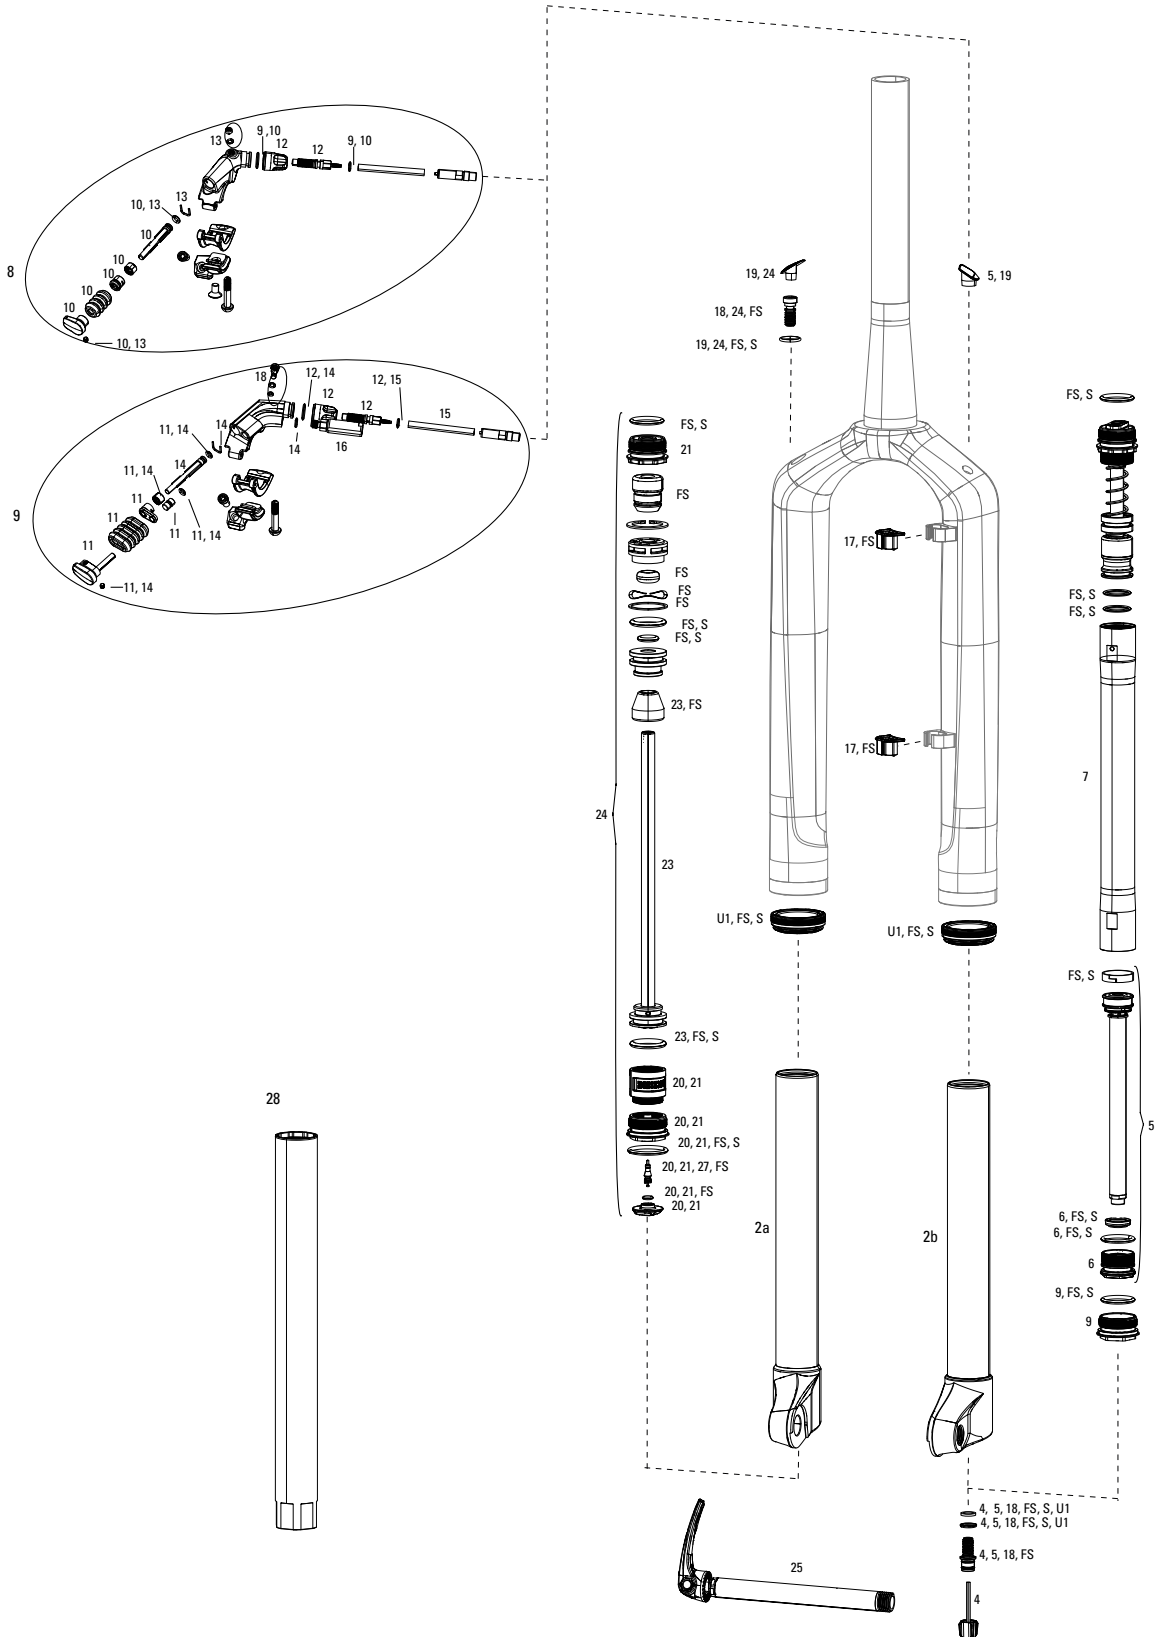

Note:

1. Full service kits include replaceable o-rings, glide rings, retaining rings, crush washers, crush washer retainers and shaft bolts/nuts. All air service kits include replacement schrader valve cores. All basic service kits include the following replaceable wear items: o-rings, glide rings, dust seals, and foam rings.
2. 2013+ XLoc remote uses Reverb hydraulic fluid.
3. Decal pages can be found in back of the catalog.
4. Inner tubes must be replaced as a pair for correct wheel alignment.