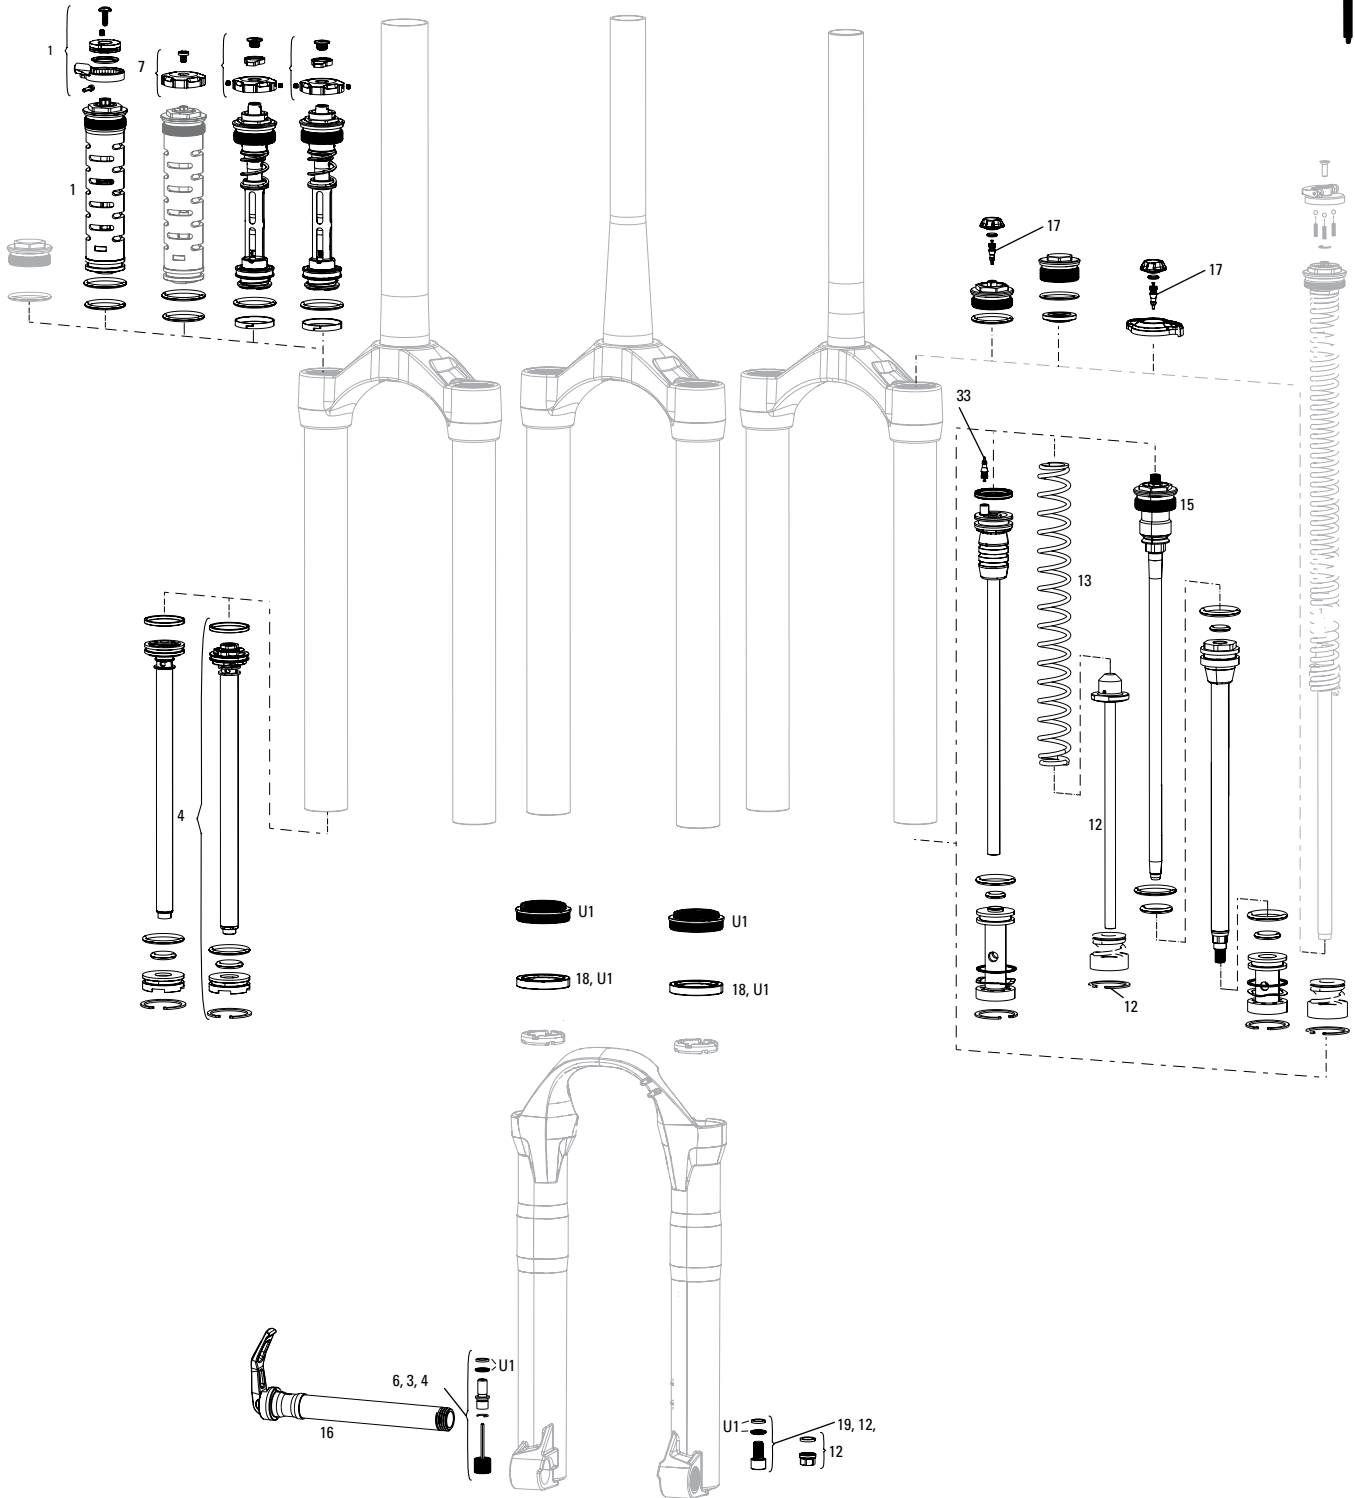

LYRIK A1-A2 (2010-2016)

Note:

1. Full service kits include replaceable o-rings, glide rings, retaining rings, crush washers, crush washer retainers and shaft bolts/nuts. All air service kits include replacement schrader valve cores. Not all service parts are pictured. All basic service kits include the following replaceable wear items: o-rings, glide rings, dust seals, and foam rings.
2. All Lyrik models are compatible with Motion Control IS, Mission Control and Mission Control DH dampers.
3. If damper tube needs to be replaced, replace original rebound damper with current rebound damper. 2010+ Lyrik rebound damper assemblies use a larger piston and do not require the 2007-2009 damper tube. 2007-2009 damper tube is not compatible with 2010+ Lyrik.
4. Maxle lever and wedge parts are not compatible with Maxle Lite FR.
5. 2-Step Air replacement parts are no longer available. Replace system with Dual Position Air if parts are needed.
6. Aftermarket forks with Medium spring installed. Soft and Firm tuning springs are included in fork box.