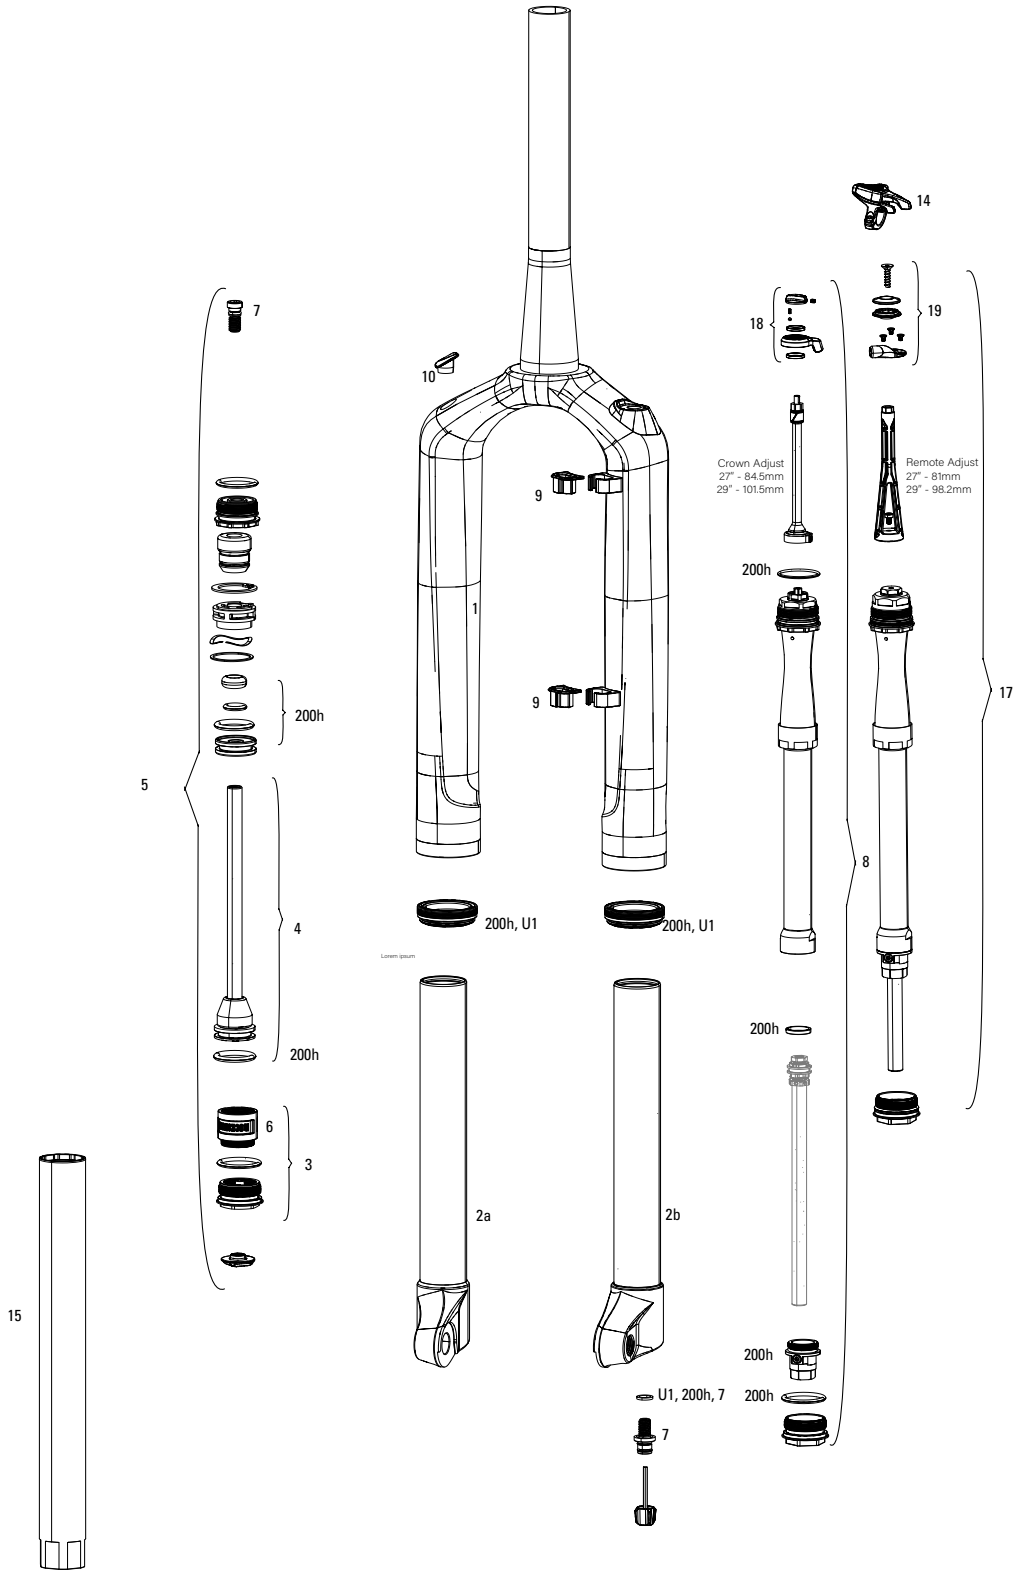

Note:

1. RS1 Charger is available in a Remote RL and a Crown RLC versions. The Remote is only RL, and the Crown is only RLC.
2. The RS1 Charger 2 **REQUIRES** a new bottom cap which is different than all previous bottom caps found on the RS1
3. The RS1 Charger 2 Remote RL **REQUIRES** the knob base on the CFU to have 3 tapped screw holes; RS1 Charger Remote RL **CANNOT** be installed into an older generation CFU with a knob base.
4. RLC/RL Charger and CFU not compatible with ACS/AC RS-1
5. Decal and Maxle pages can be found in back of the catalog.
6. Inner tubes must be replaced as a pair for correct wheel alignment.