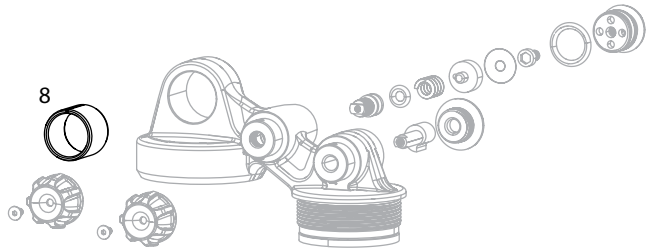

KAGE A1-A3 (2012-2018)

	SERVICE	
S1	11.4118.018.000	REAR SHOCK SERVICE KIT - GREEN SEALHEAD SCRAPER - KAGE (PRODUCED AFTER JAN 1ST 2013)
	SPARES	
1	11.4115.085.010	REAR SHOCK REBOUND KNOB KIT - 2011 VIVID/VIVID AIR/KAGE (NOT COMPATIBLE 2009-2010)
2	11.4115.013.000	REAR SHOCK EYELET BUSHING KIT -1/2"X1/2" (QTY 2)
	SERVICE	
S1	11.4118.018.000	REAR SHOCK SERVICE KIT - GREEN SEALHEAD SCRAPER - KAGE (PRODUCED AFTER JAN 1ST 2013)
	COIL SPRING	
4	00.4118.026.000	SPRING GREY VIVID/KAGE 300LB 200X51/57
4	00.4118.026.001	SPRING GREY VIVID/KAGE 350LB 200X51/57
4	00.4118.026.002	SPRING GREY VIVID/KAGE 400LB 200X51/57
4	00.4118.026.003	SPRING GREY VIVID/KAGE 450LB 200X51/57
4	00.4118.026.004	SPRING GREY VIVID/KAGE 500LB 200X51/57
4	00.4118.026.005	SPRING GREY VIVID/KAGE 550LB 200X51/57
4	00.4118.026.006	SPRING GREY VIVID/KAGE 600LB 200X51/57
4	00.4118.026.007	SPRING GREY VIVID/KAGE 650LB 200X51/57
4	00.4118.026.008	SPRING GREY VIVID/KAGE 250LB 216/222X70
4	00.4118.026.009	SPRING GREY VIVID/KAGE 300LB 216/222X70
4	00.4118.026.010	SPRING GREY VIVID/KAGE 350LB 216/222X70
4	00.4118.026.011	SPRING GREY VIVID/KAGE 400LB 216/222X70
4	00.4118.026.012	SPRING GREY VIVID/KAGE 450LB 216/222X70
4	00.4118.026.013	SPRING GREY VIVID/KAGE 500LB 216/222X70
4	00.4118.026.014	SPRING GREY VIVID/KAGE 550LB 216/222X70
4	00.4118.026.015	SPRING GREY VIVID/KAGE 600LB 216/222X70
4	00.4118.026.016	SPRING GREY VIVID/KAGE 650LB 216/222X70
4	00.4118.026.017	SPRING GREY VIVID/KAGE 200LB 240X76
4	00.4118.026.018	SPRING GREY VIVID/KAGE 250LB 240X76
4	00.4118.026.019	SPRING GREY VIVID/KAGE 300LB 240X76
4	00.4118.026.020	SPRING GREY VIVID/KAGE 350LB 240X76
4	00.4118.026.021	SPRING GREY VIVID/KAGE 400LB 240X76
4	00.4118.026.022	SPRING GREY VIVID/KAGE 450LB 240X76
4	00.4118.026.023	SPRING GREY VIVID/KAGE 500LB 240X76
4	00.4118.026.024	SPRING GREY VIVID/KAGE 550LB 240X76
4	00.4118.026.025	SPRING GREY VIVID/KAGE 600LB 240X76
4	00.4118.026.026	SPRING GREY VIVID/KAGE 200LB 267X89
4	00.4118.026.027	SPRING GREY VIVID/KAGE 250LB 267X89
4	00.4118.026.028	SPRING GREY VIVID/KAGE 300LB 267X89
4	00.4118.026.029	SPRING GREY VIVID/KAGE 350LB 267X89
4	00.4118.026.030	SPRING GREY VIVID/KAGE 400LB 267X89
4	00.4118.026.031	SPRING GREY VIVID/KAGE 450LB 267X89
4	00.4118.026.032	SPRING GREY VIVID/KAGE 500LB 267X89
4	00.4118.026.033	SPRING GREY VIVID/KAGE 550LB 267X89
	TOOLS/GREASE/FLUIDS	
5	00.4315.026.010	REAR SHOCK 1/2"X1/2" BUSHING TOOL (EYELET/SEALHEAD) ROCKSHOX
6	00.4115.154.020	REAR SHOCK VISE BLOCKS, 3 HOLE FOR ROCKSHOX MONARCH/VIVID/VIVID AIR/REVERB
7	00.4115.185.000	REAR SHOCK BODY VISE BLOCKS, (FOR SHOCK SERVICE) - KAGE/VIVID
ns	11.4115.094.030	MAXIMA SUSPENSION OIL PLUSH, 3WT 1 LITER BOTTLE - REAR SHOCK/CHARGER DAMPER
ns	00.4315.014.010	GREASE, PM600 MILITARY GREASE 140Z (FOR ORING SEALS)

VIVID COIL B1-B3 (2014-2020)