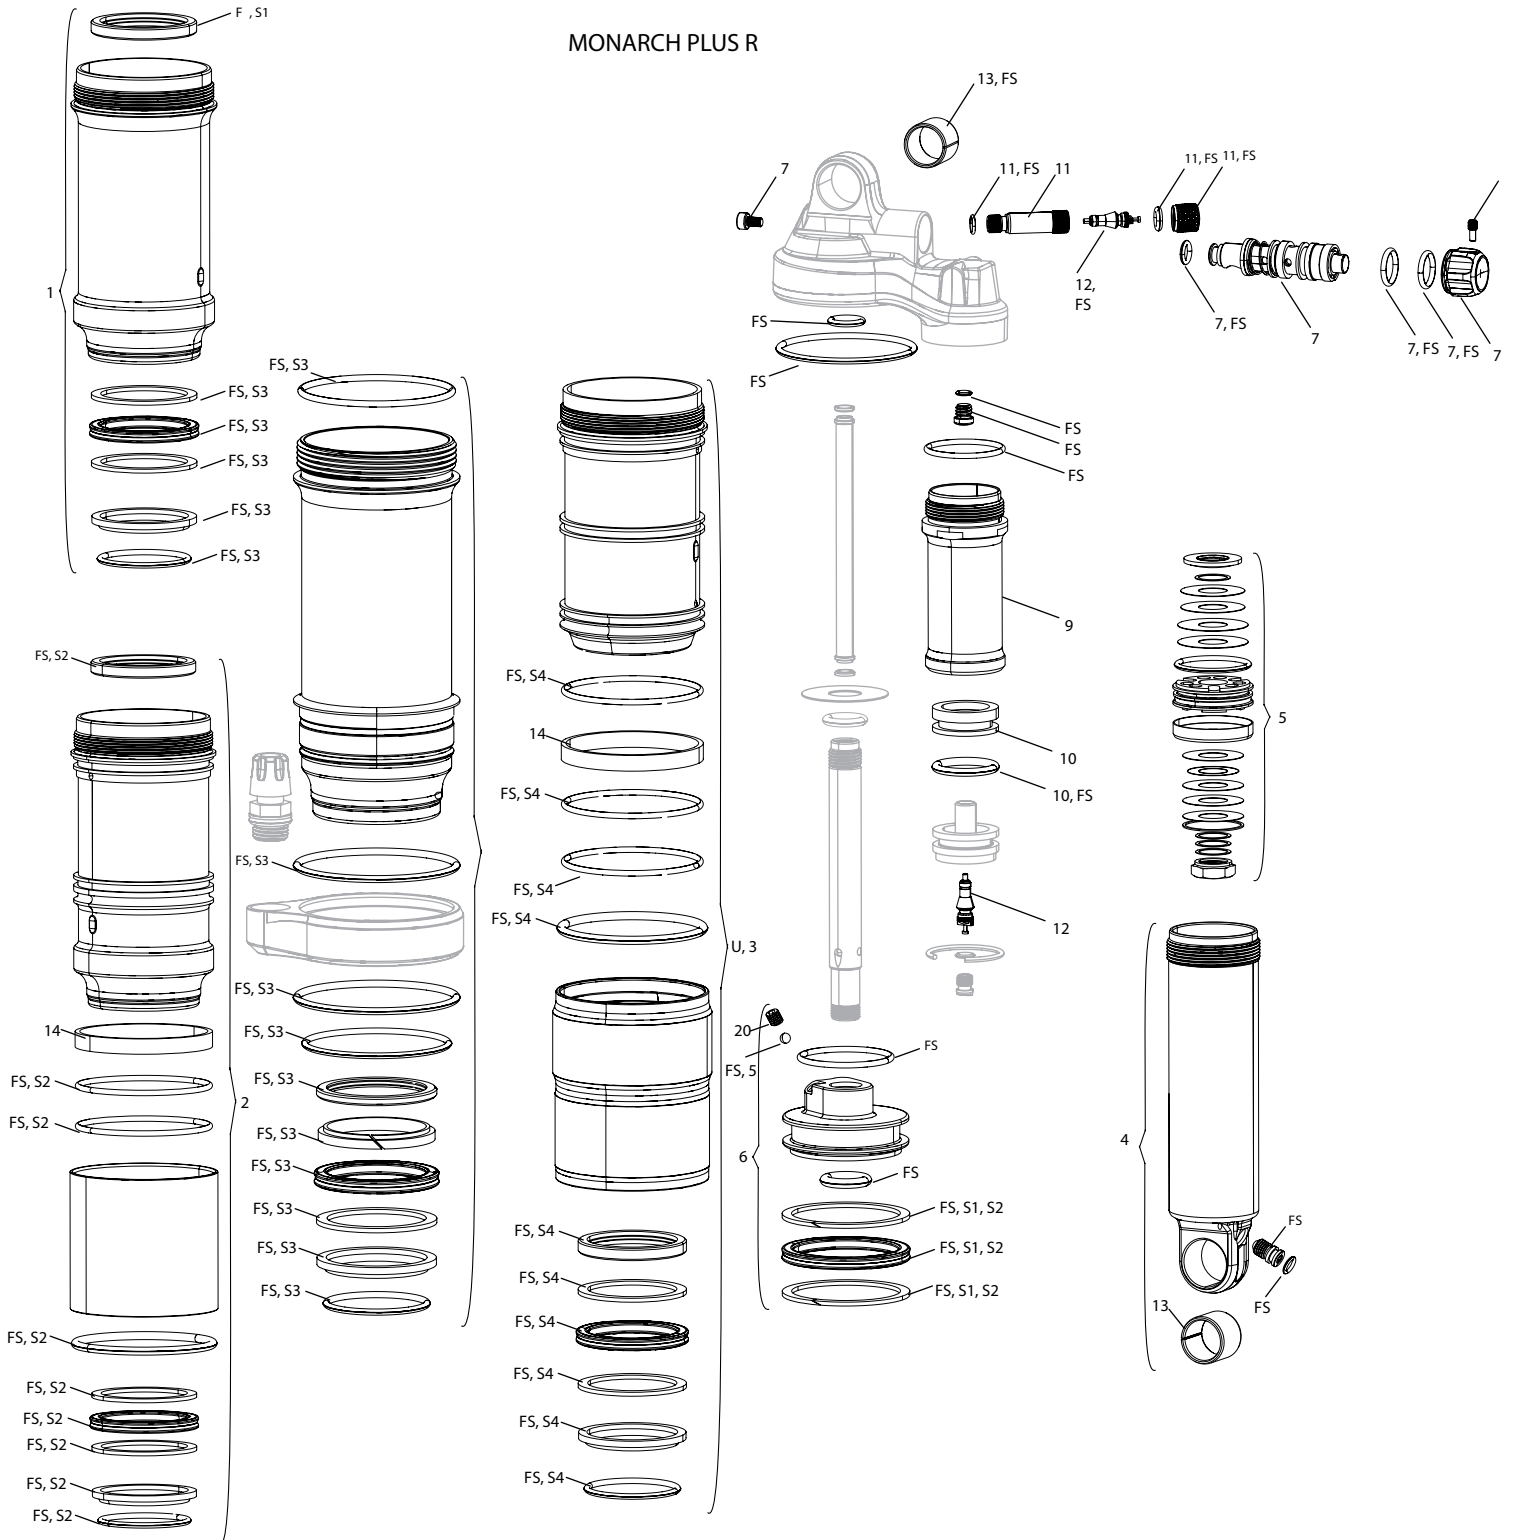

MONARCH PLUS R B1-B4 (2014-2020)

MONARCH PLUS R

Note:

1. All 2014+ Monarch Plus shocks are compatible with standard, DebonAir and high-volume air can assemblies; air can includes all seals installed.
2. Use '1/2"x1/2" Rear Shock Bushing/Mount Hardware Tool' to remove and install eyelet bushing and mounting hardware.