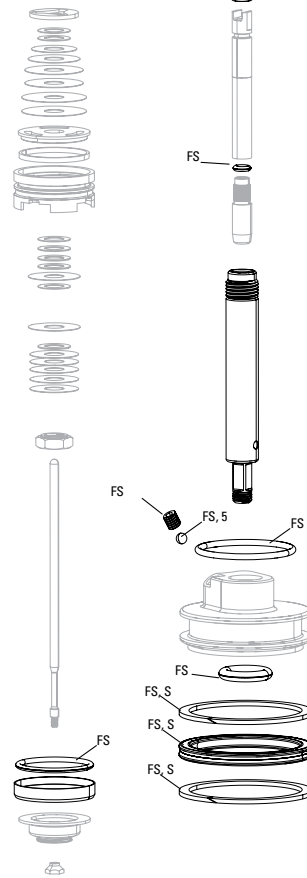

MONARCH XX B1-C2 (2014-2019)