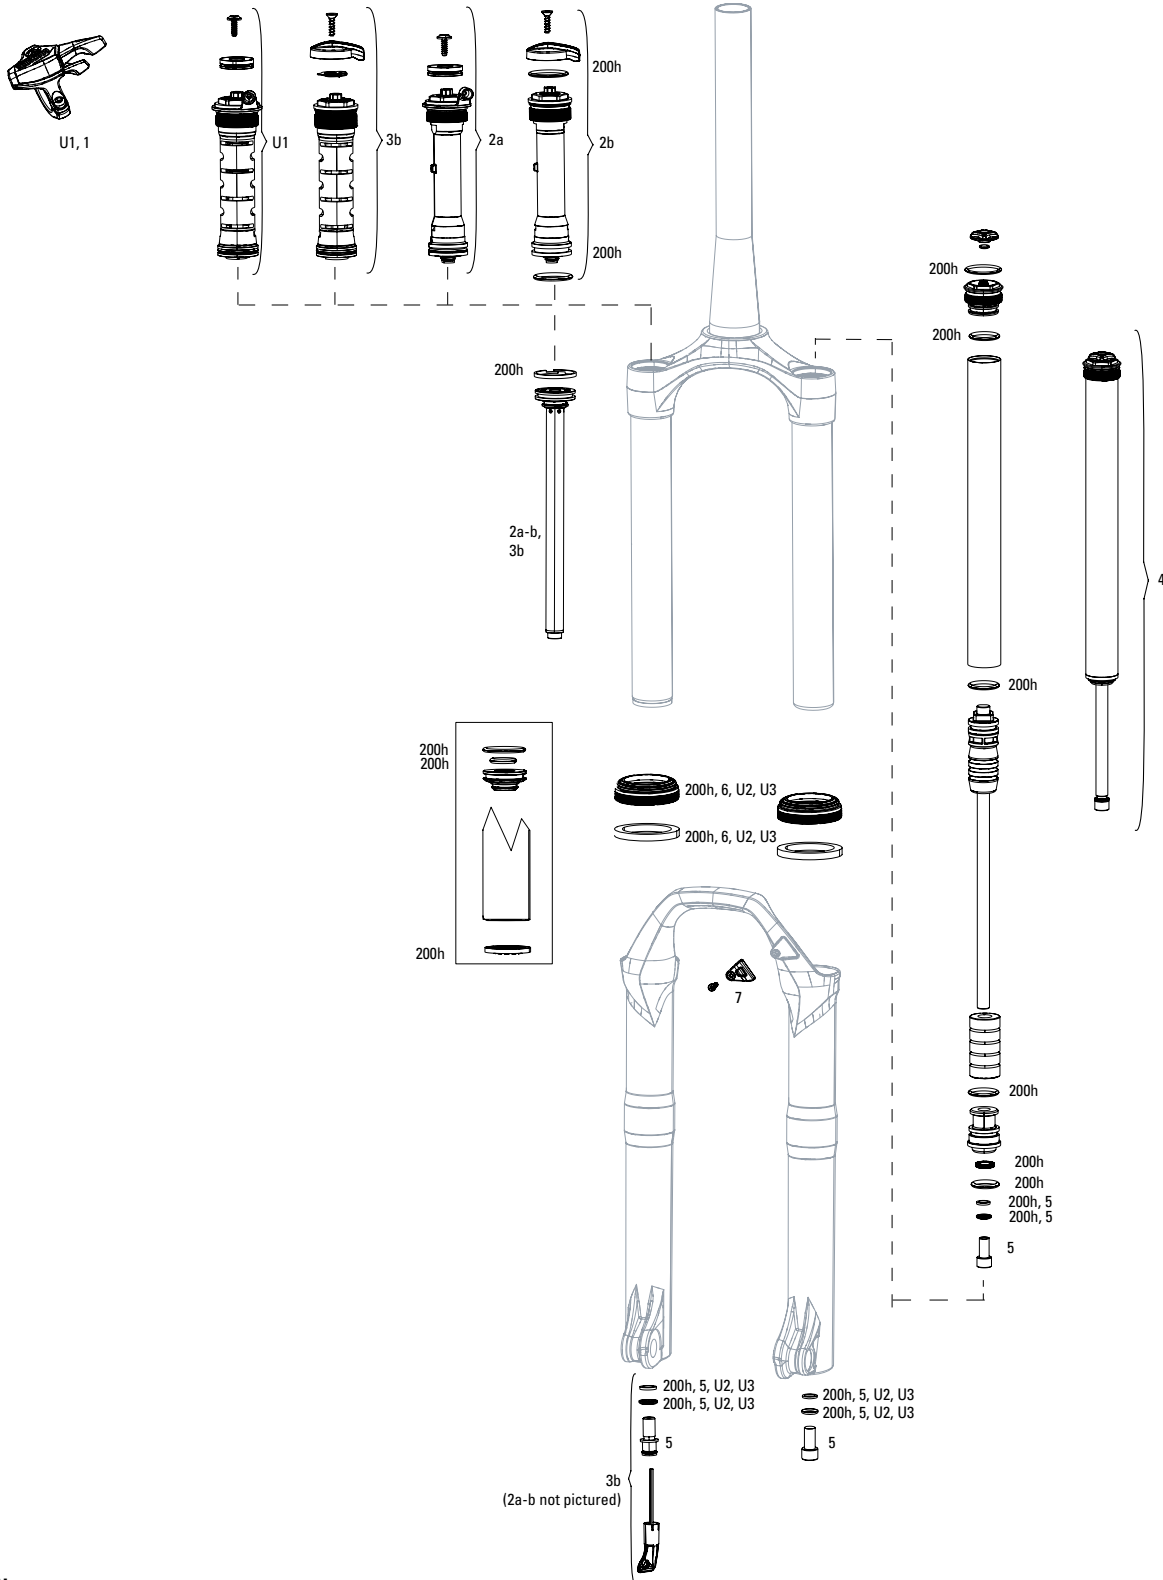

SEKTOR SILVER RL/TK A2 (2017-2018)

Note:

1. All basic service kits include the following replaceable wear items: o-rings, glide rings, dust seals, and foam rings.
2. Convert from Crown Adjust to Remote Adjust: Remote compression damper, remote compression adjuster spool, cable clamp and remote lever assembly.
3. Thread Pitch is 0.8mm for Recon Silver C1 and Sektor Silver A2
4. Maximum Tire Diameter: 714mm Maximum Tire Width: 81mm
5. 32mm Boost lower legs use flangless wiper seals.
- 6 Decal and Maxle pages can be found in back of the catalog.