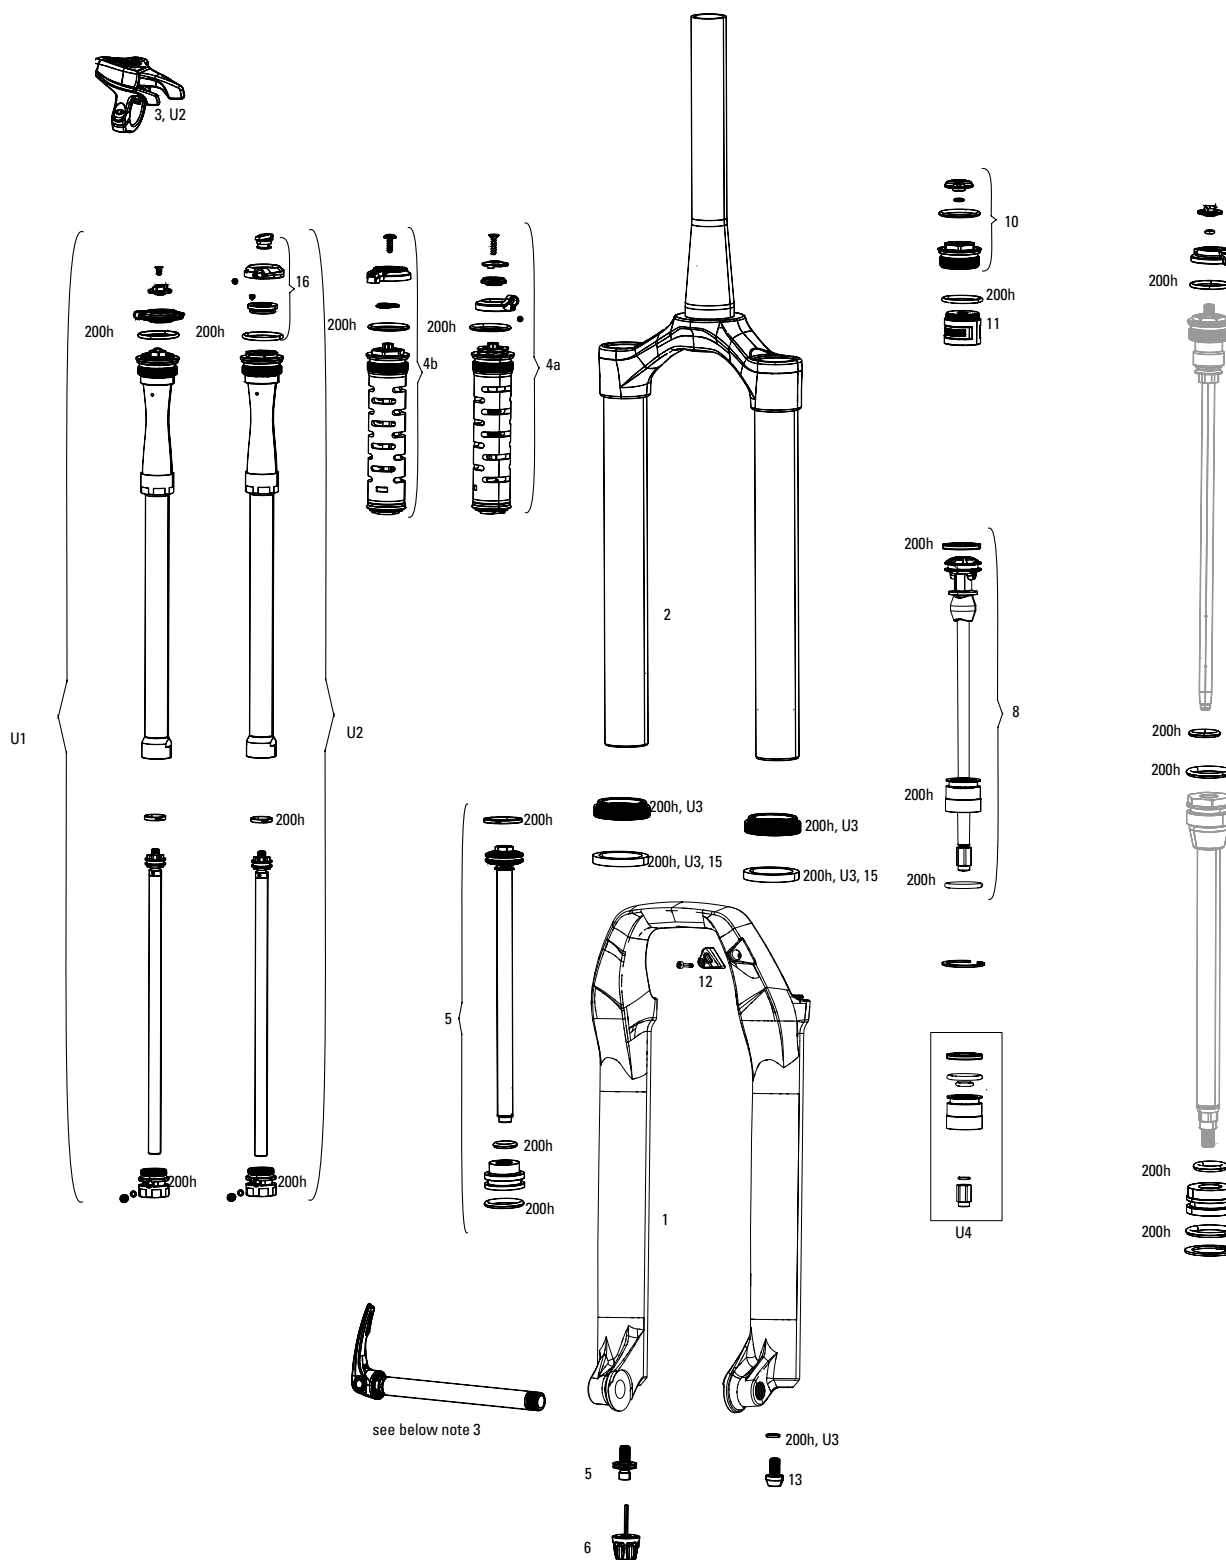

REVELATION RC 35mm A1-A3/CHRC A1 (2018-2020)

Note:

1. 200H/1 year service kits include replaceable o-rings, glide rings, retaining rings, crush washers, crush washer retainers. All air service kits include replacement schrader valve cores.
2. 2018+ Revelation has 35mm upper tubes, not compatible with 32mm.
3. Decal and Maxle pages can be found in back of the catalog.