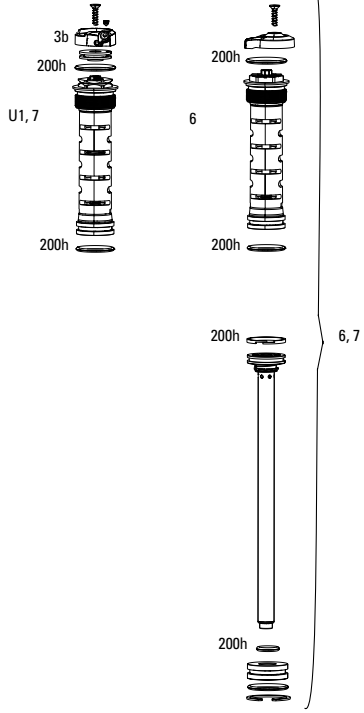

35 GOLD RL A1-A2 (2020-2021)

Note:
1. 200h service kits include replaceable o-rings, glide rings, retaining rings, crush washers, crush washer retainers and shaft bolts/nuts. All air service kits include replacement schrader valve cores.
2. EMTB (fender mount) lower leg and CSU are not cross-compatible with non-fender CSU and lower leg variants.
3. Convert from Crown Adjust to Remote Adjust: Remote compression damper, remote compression adjuster spool, cable clamp and remote lever assembly.
4. Decal and Maxle pages can be found in back of the catalog.