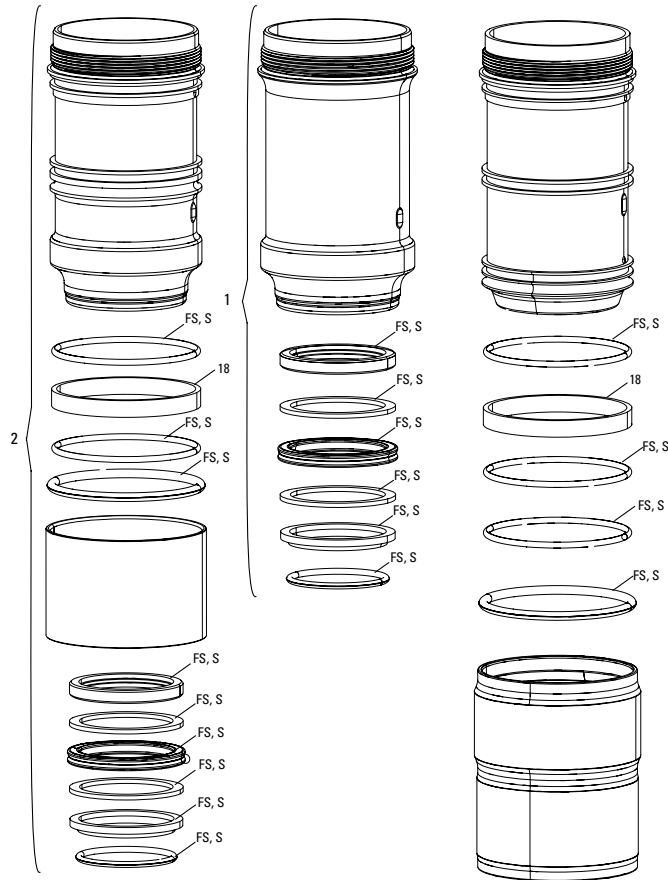

MONARCH XX B1-C2 (2014-2019)