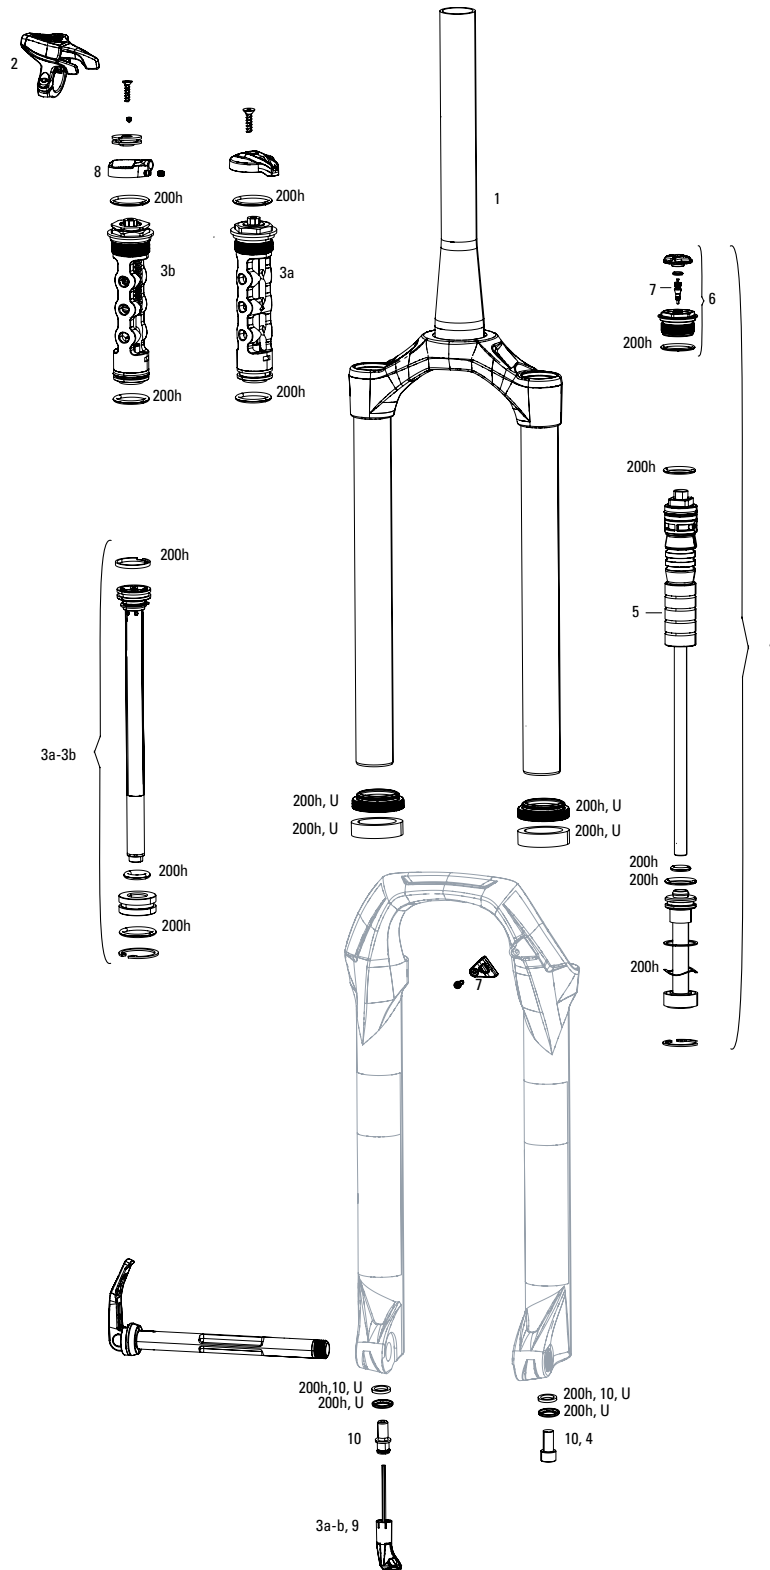

Note:

1. 200h service kits include replaceable o-rings, glide rings, retaining rings, crush washers, crush washer retainers and shaft bolts/nuts.
2. Judy Silver and Gold dampers and spring internals are not cross compatible.
3. Decal and Maxle pages can be found in back of the catalog.

JUDY GOLD RL A1-A3 (2018-2021)