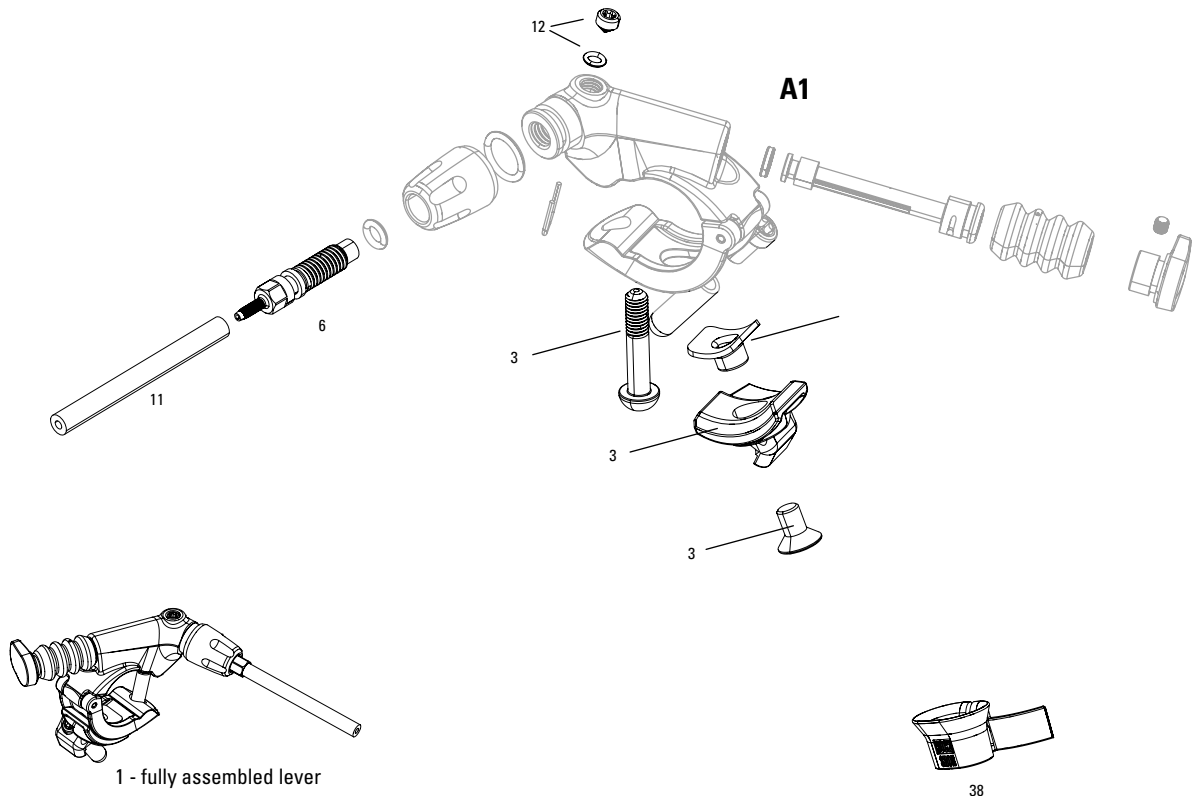

REVERB/REVERB STEALTH REMOTE A1-A2 (2011-2016)

Note:

1. A1 - Remote silver adjuster knob - compatible with A1 Reverb only (2011-2013)
2. A2 - Remote black adjuster knob - compatible with A2 & B1 Reverb only (2013-2016)
3. A1 - specific parts not compatible with A2
4. As of MY16, there is a new IFP for Reverb and Reverb Stealth that does not use the two backup rings. Current full service kits include the new IFP, which is retrofittable into any Reverb or Reverb Stealth
5. If Reverb is sinking into travel or experiencing bypass, please use new IFP tube and inner seal head.