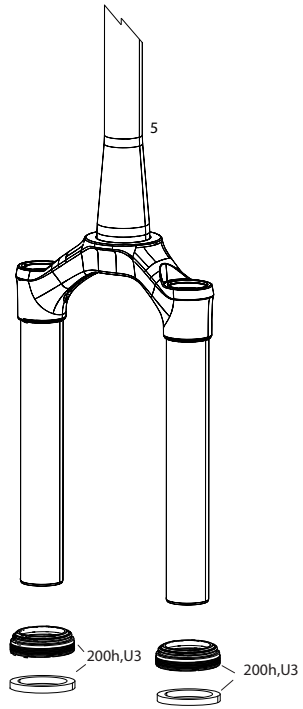

SID (35MM) SELECT/SELECT+/ULTIMATE C1 (2021)

Note:
1. Convert from Crown Adjust to Cable Remote Adjust: complete damper upgrade kit
2. Decal and Maxle pages can be found in back of the catalog.
3. 158mm boost Maxle not compatible with 35mm SID C1, use 15x100 Maxle. See parts page for compatible parts.