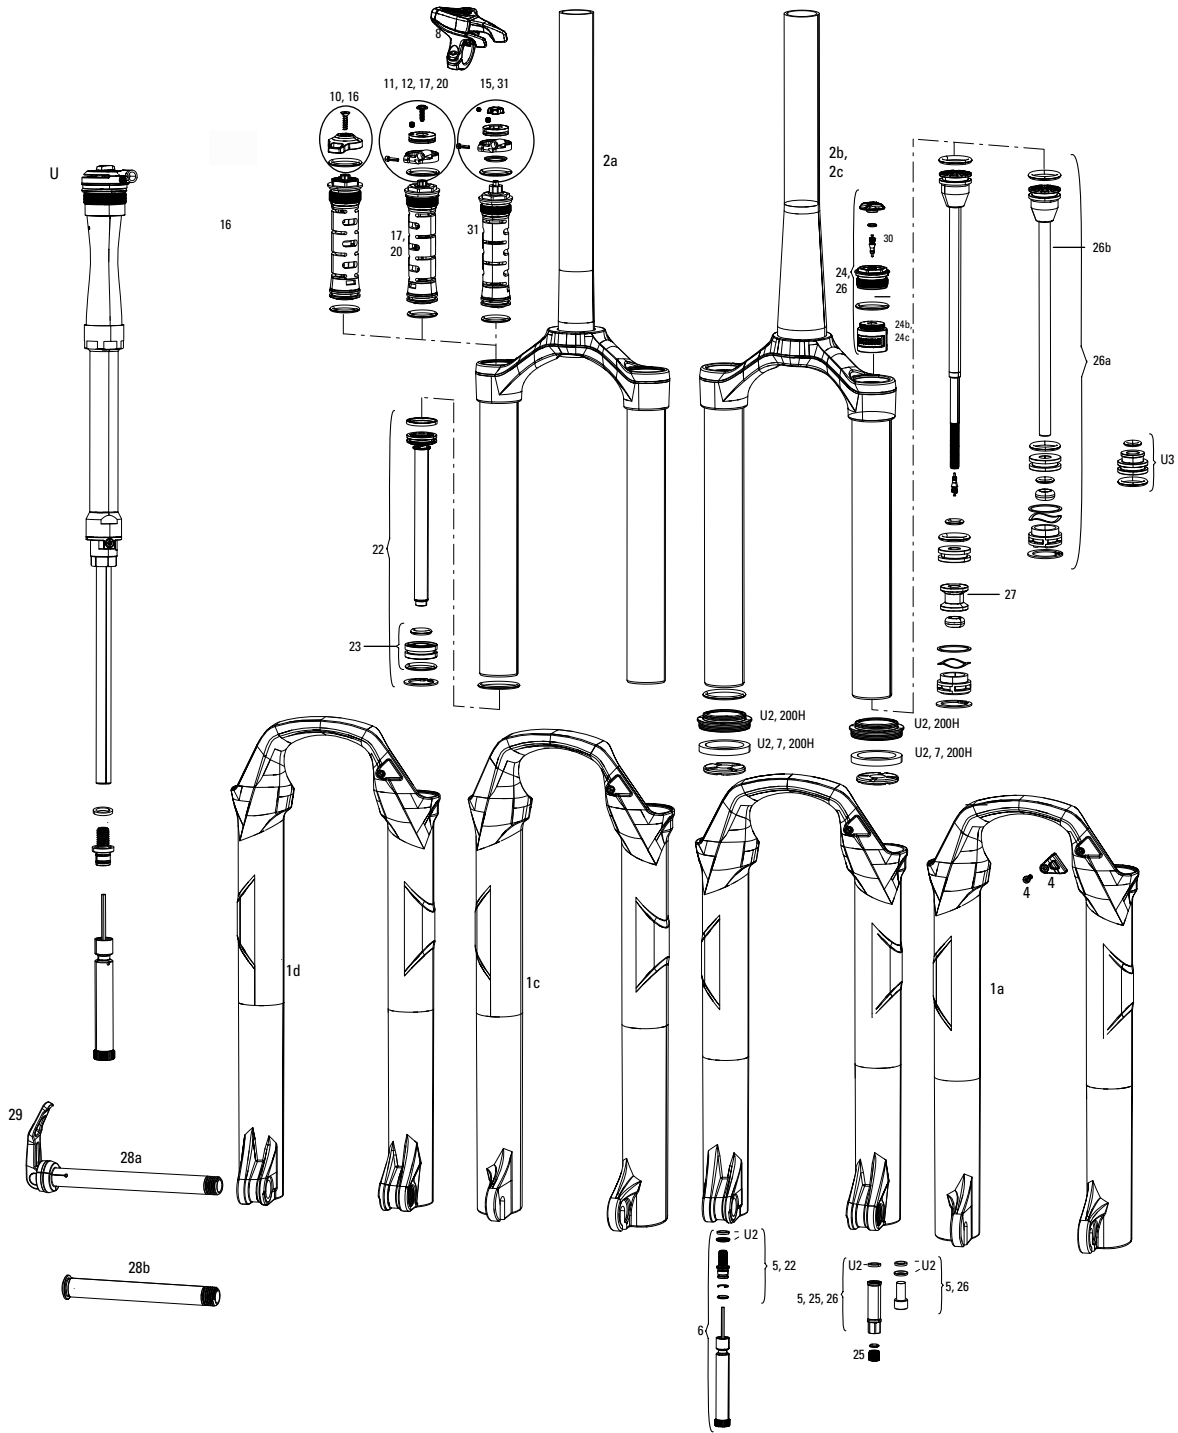

Notes:

IMPORTANT - 2012-2016 Reba CSU (28.2 inner tube diameter), lower leg, spring assembly and damper assemblies are NOT compatible with 2005-2011 Reba (27.8 inner tube diameter) forks. Dual Air CSU and Dual Air spring assemblies are NOT compatible with Solo Air CSU and Solo Air spring assemblies.

1. Full service kits include replaceable o-rings, glide rings, retaining rings, crush washers, crush washer retainers and shaft bolts/nuts. All air service kits include replacement schrader valve cores. Not all parts service parts are pictured. All basic service kits include the following replaceable wear items: o-rings, glide rings, dust seals, and foam rings.
2. Convert from Crown Adjust to Remote Adjust: Remote compression damper requires remote compression adjuster spool, cable clamp and remote lever assembly.
3. Solo Air internals require Solo Air CSU; Solo Air internals are not compatible with Dual Air CSU. Dual Air internals require Dual Air CSU; Dual Air internals are not compatible with Solo Air CSU.