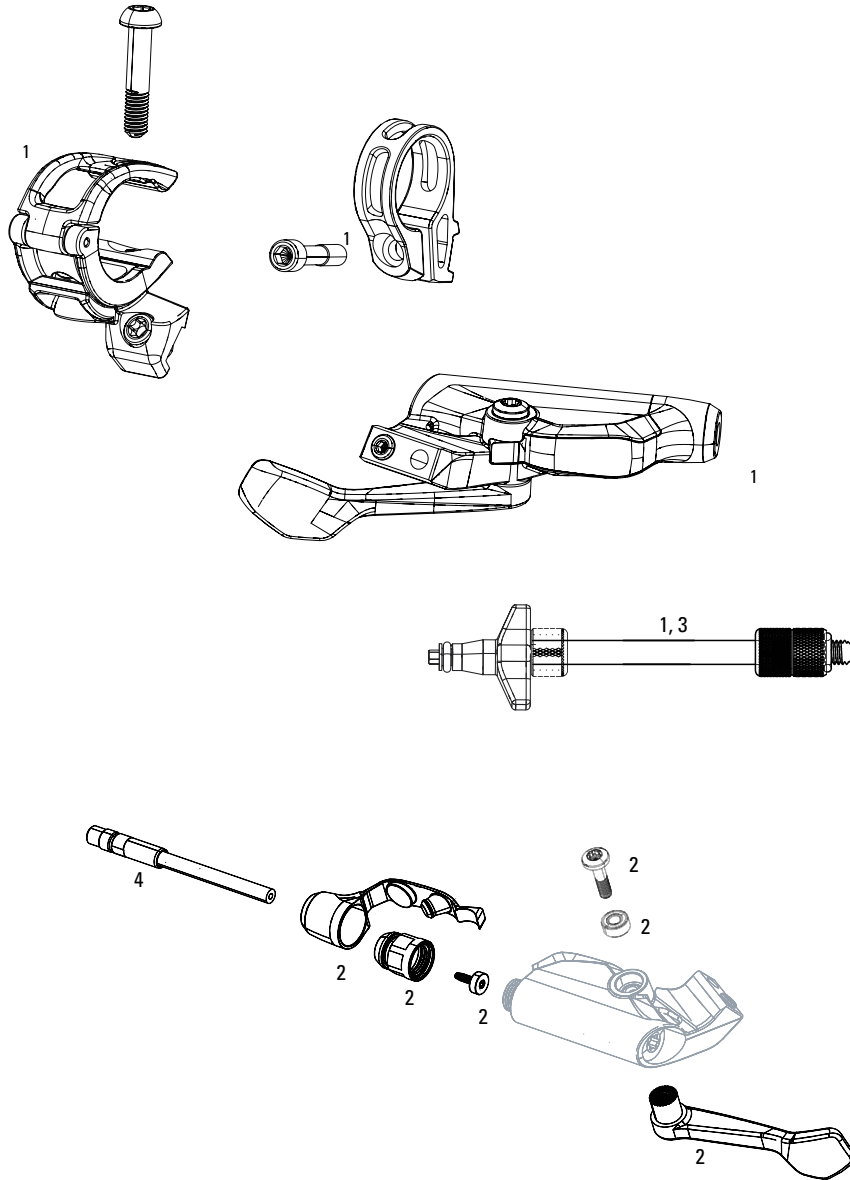

REVERB 1X REMOTE - A2-B1 (2013 -2021)

UPGRADES	
1	00.6818.029.000 REMOTE UPGRADE KIT - LEFT/BELOW (INCLUDES REMOTE, BLEEDING EDGE FITTING, DISCRETE CLAMP, MMX CLAMP) - REVERB A2-C1 (2013+)
SERVICE	
2	11.6818.048.000 REMOTE SERVICE KIT - (INCLUDES BOOT, PADDLE, & BARB) - REVERB 1X REMOTE B1
SPARES	
3	00.4318.012.005 SEATPOST TOOL BLEED EDGE (WORKS WITH ROCKSHOX BLEED KITS) - REVERB 1X REMOTE
4	11.6815.025.030 SEATPOST HYDRAULIC HOSE - (2000MM) CONNECTAMAJIG KIT (USE ONLY WITH CONNECTAMAJIG POST) - REVERB A2+