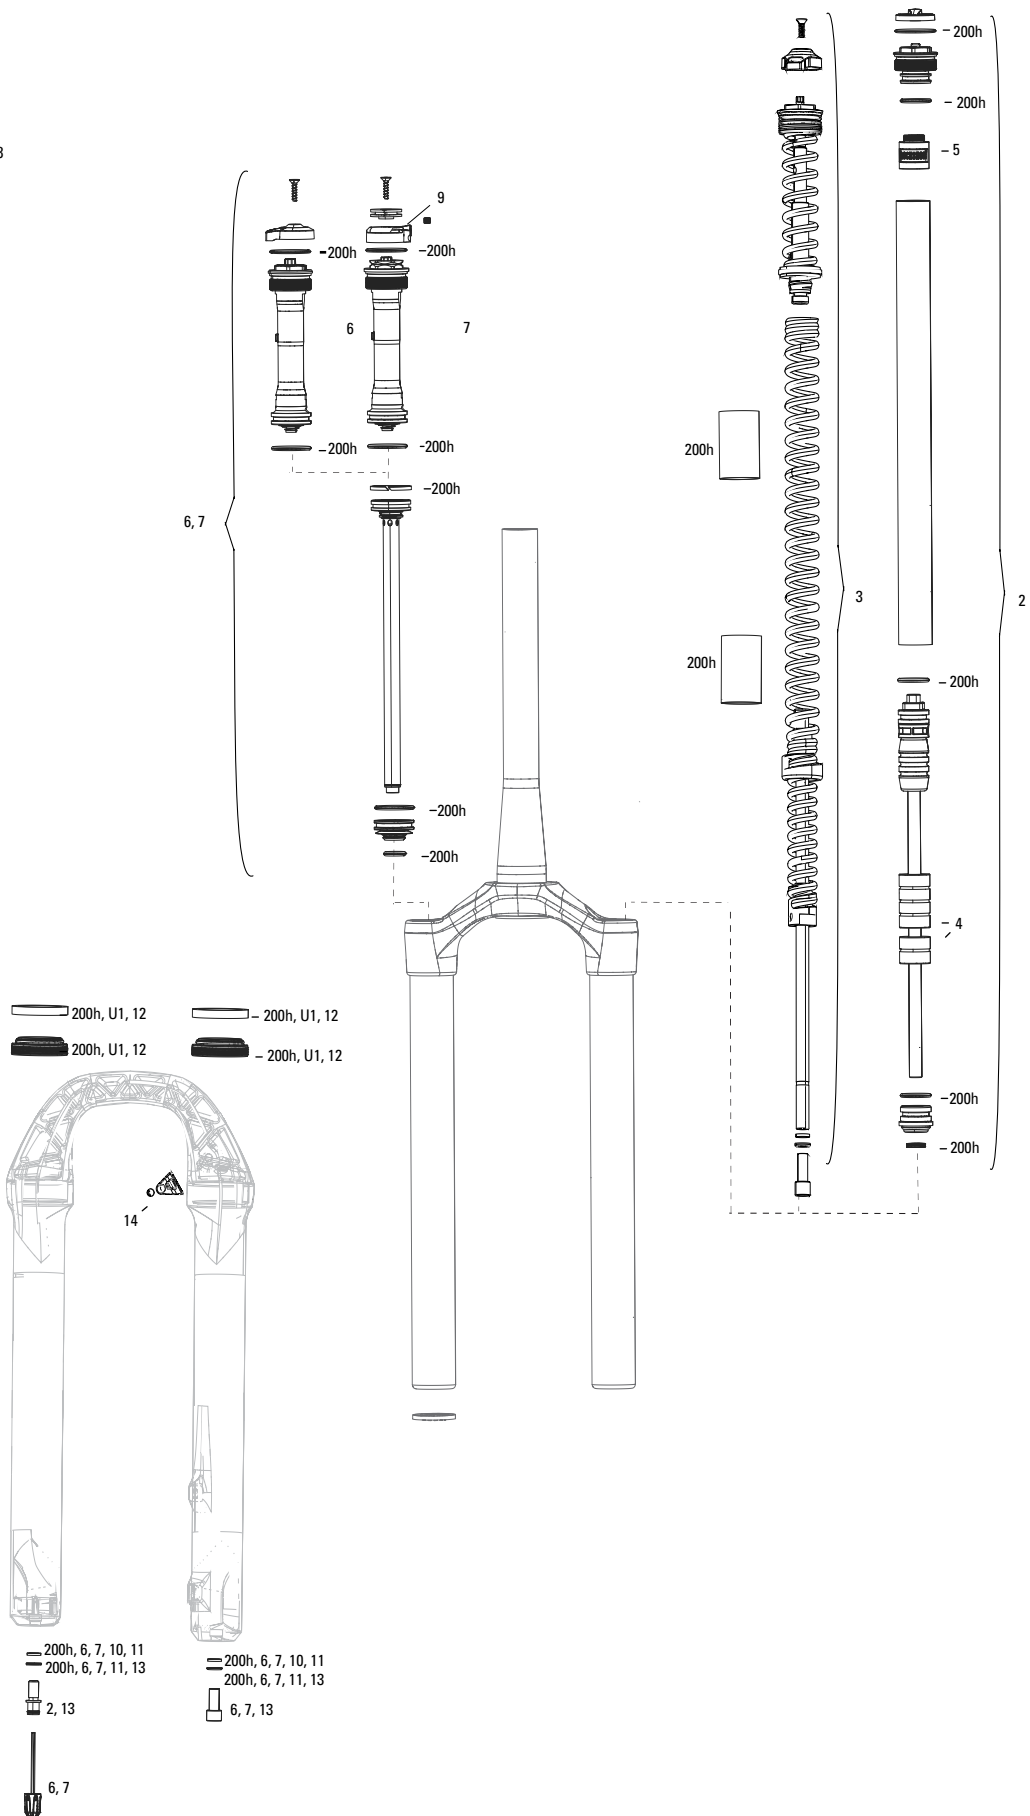

35 SILVER R/TK A1 (2021)

35 SILVER R/TK A1 (2021)