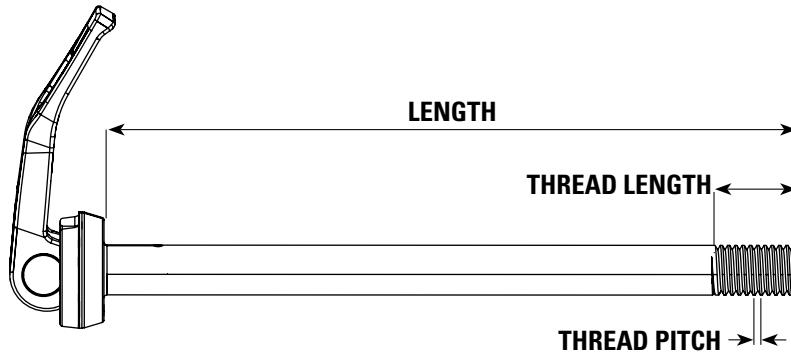

Note:

1. Rear Maxle requires compatible bicycle frame/drop-out.
2. Original (2008-2009) Rear Maxle assembly is no longer available.
3. Rear Maxle Lite or Ultimate lever and internals are NOT compatible with original Rear Maxle.