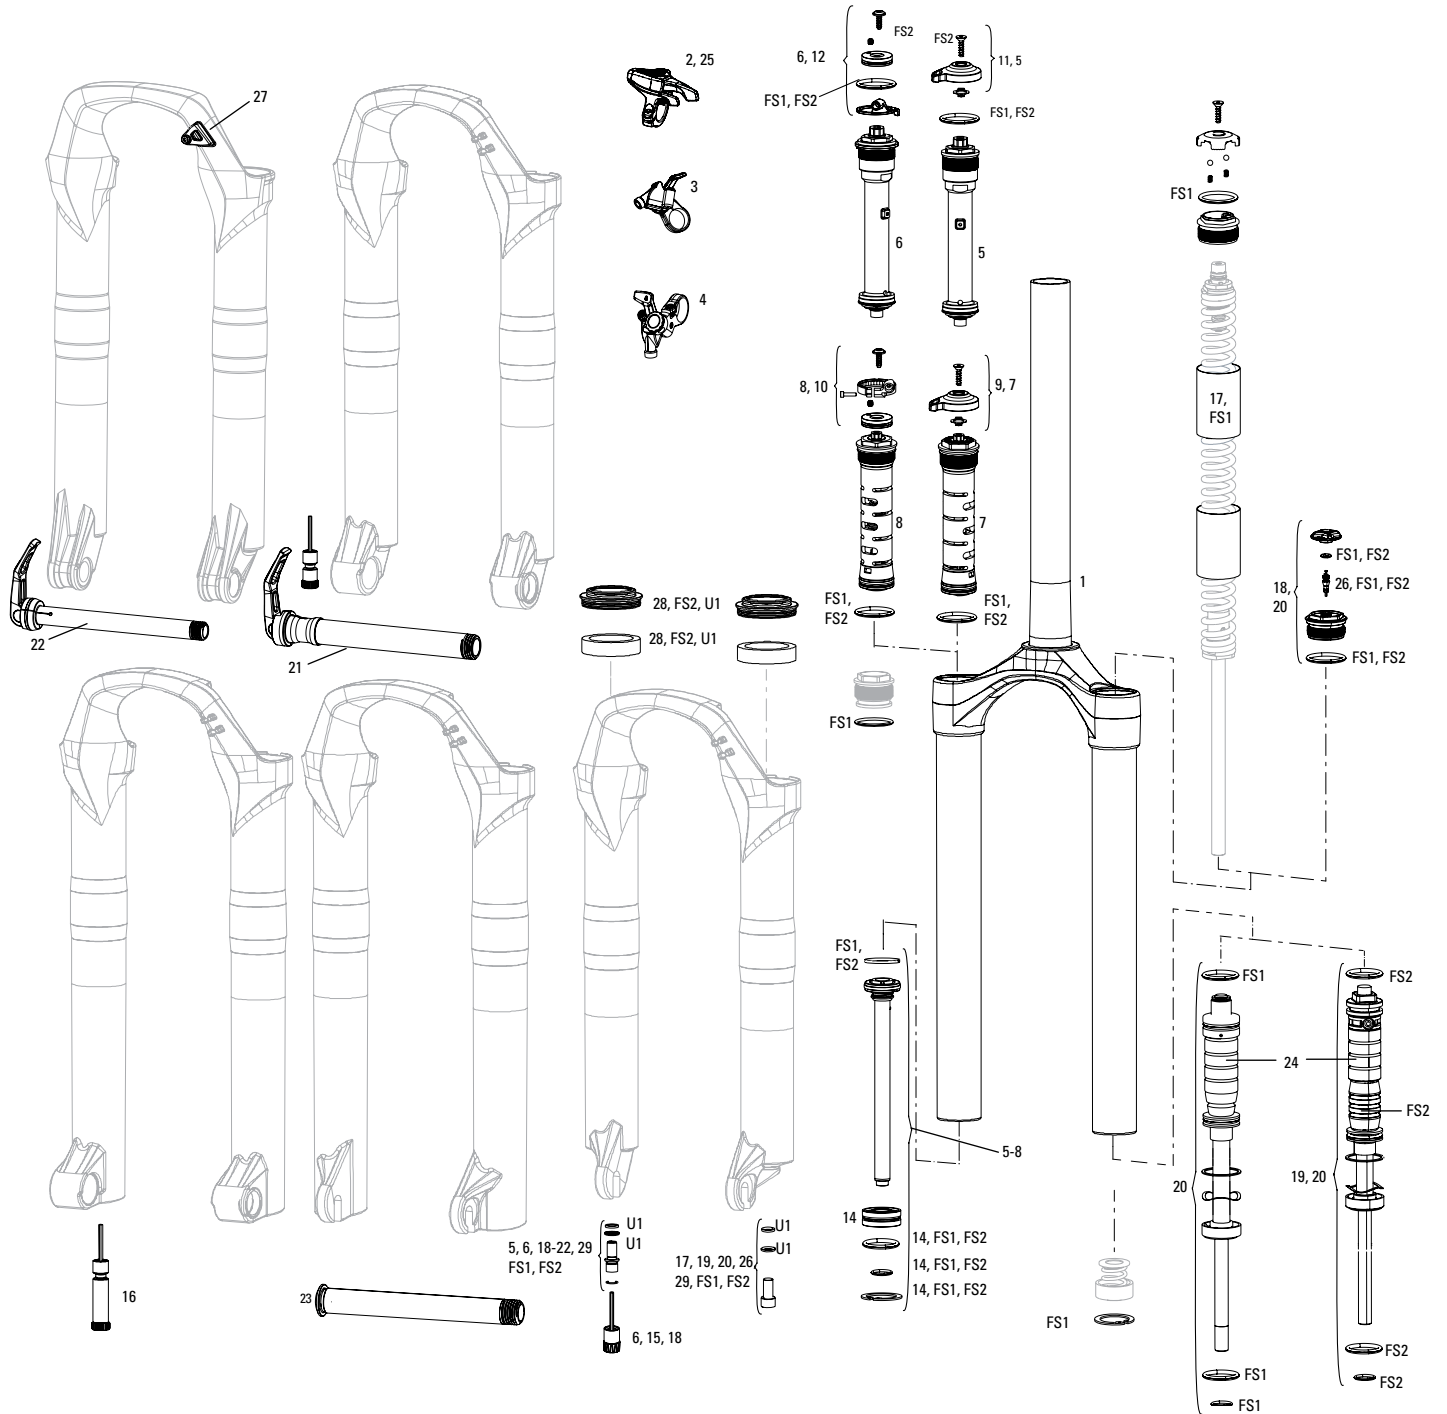

RECON GOLD A1-A3 (2011-2017)

Note:

1. Full service kits include replaceable o-rings, glide rings, retaining rings, crush washers, crush washer retainers and shaft bolts/nuts. All air service kits include replacement schrader valve cores. Not all service parts are pictured. All basic service kits include the following replaceable wear items: o-rings, glide rings, dust seals, and foam rings.
2. Convert from Crown Adjust to Remote Adjust. Remote compression damper requires remote compression adjuster spool, and remote lever assembly.
3. 2013+ Recon Gold compatible with 10mm cable pull PushLoc or OneLoc