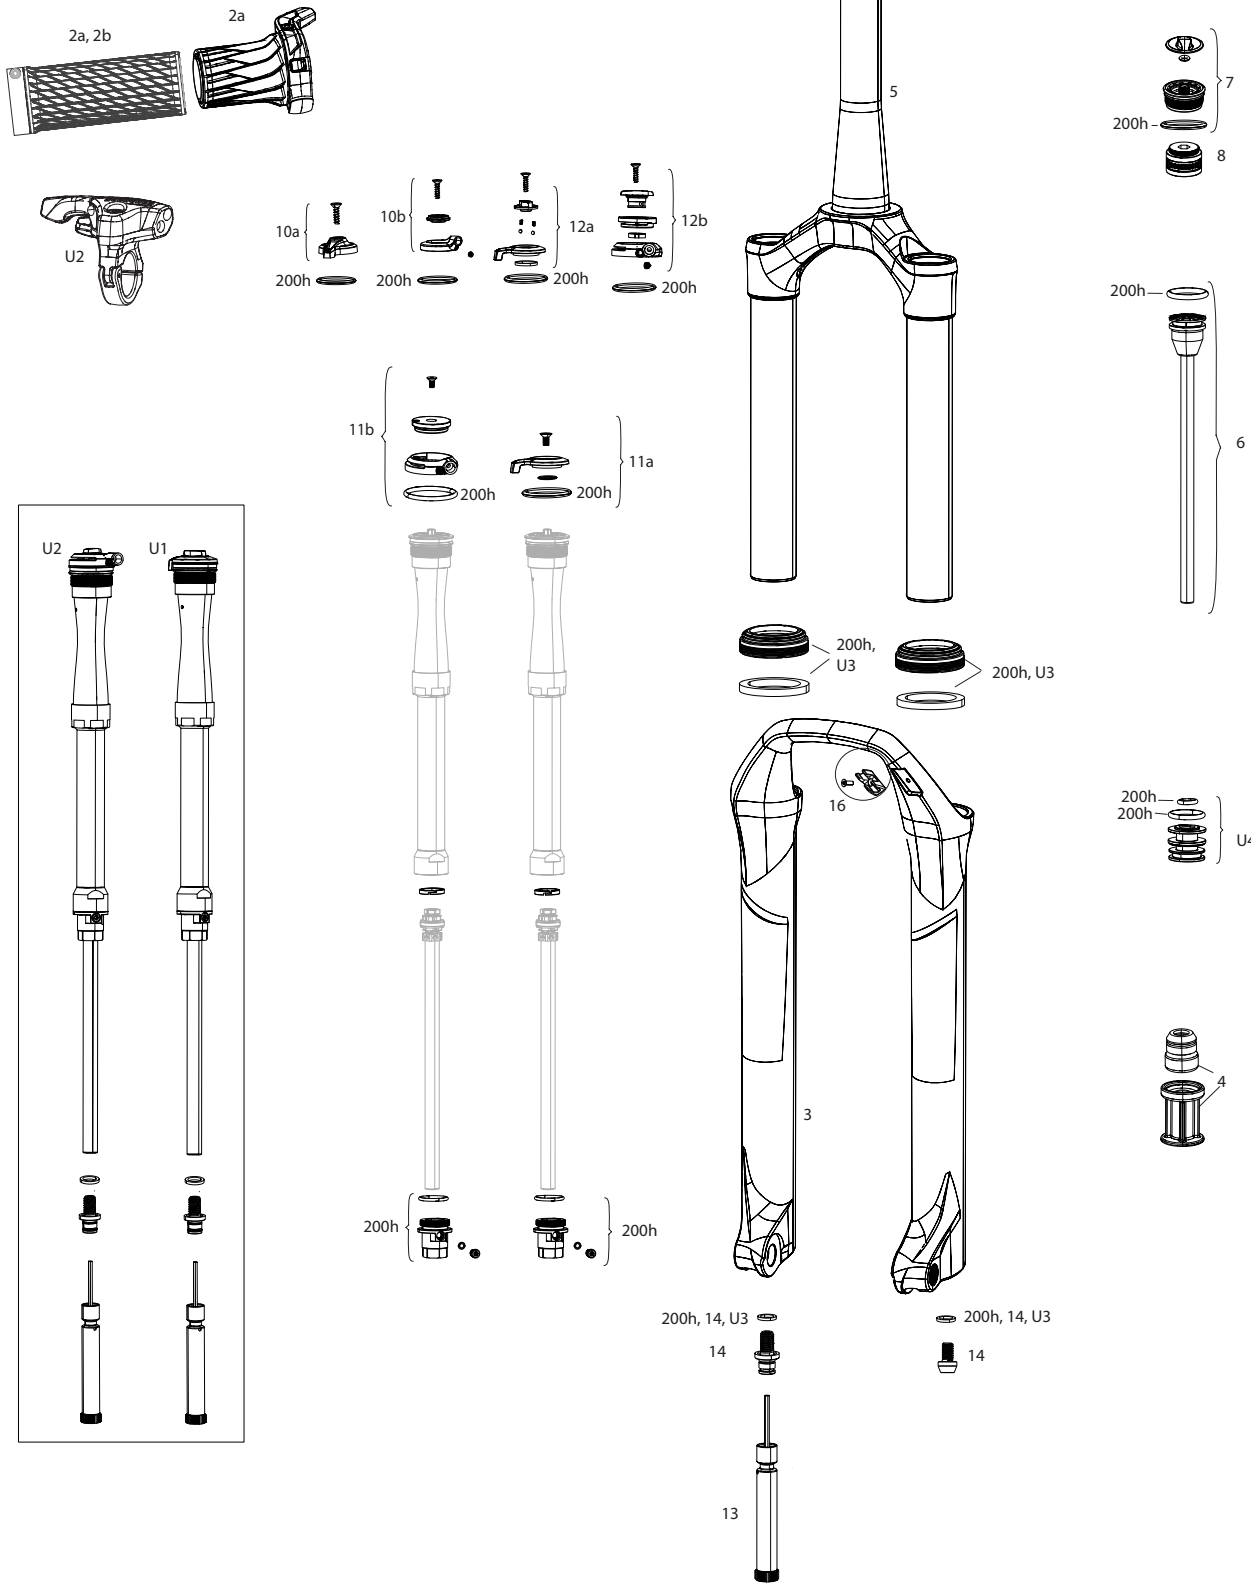

SID (32MM) SELECT/SELECT+/ULTIMATE B4 (2020)

Note:

1. 2020 SID models require exact oil and grease type called out on service kit label and in the service manual. See www.sram.com/service for more info.
2. Convert from Crown Adjust to Cable Remote Adjust: Remote compression damper, remote compression adjuster spool, cable clamp and remote lever assembly.
3. SID chassis and internals may be travel-specific. See part kit descriptions for identification.
4. Decal and Maxle pages can be found in back of the catalog.