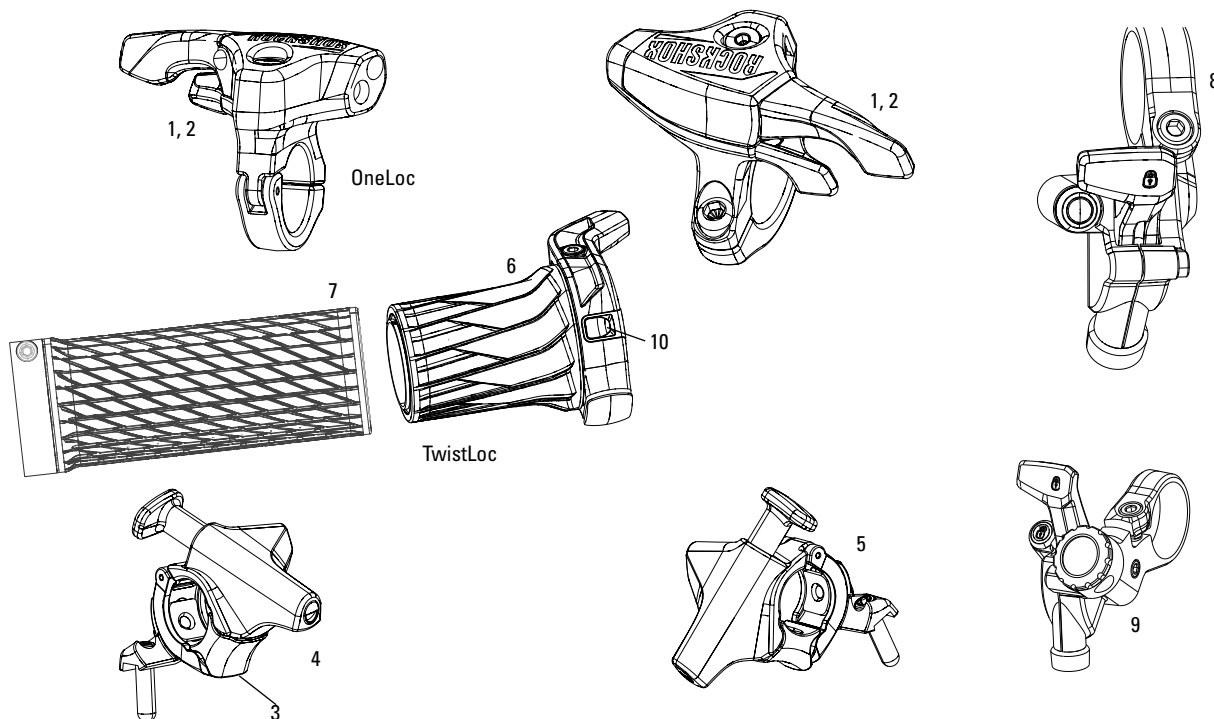

ONELOC (2016-2020)
PUSHLOC (2007-2012)/PUSHLOC (2013-2015)
TWISTLOC (2018-2020)
POPLOC -(2012-2020)

2013-2015 PushLoc MatchMaker

Note:

1. 2013-2015 PushLoc is right and left-specific and is compatible only with 2013+ Motion Control and Recon Gold TurnKey compression dampers. Cable pull = 10mm.
2. Pre-2013 PushLoc and PopLoc are compatible only with pre-2013 Motion Control compression dampers and is convertible to left and right vertical, and left and right horizontal. Cable pull = 17mm.
3. OneLoc is compatible with 2013+ Motion Control and Recon Gold TK dampers with 10mm cable pull and replaces PushLoc.