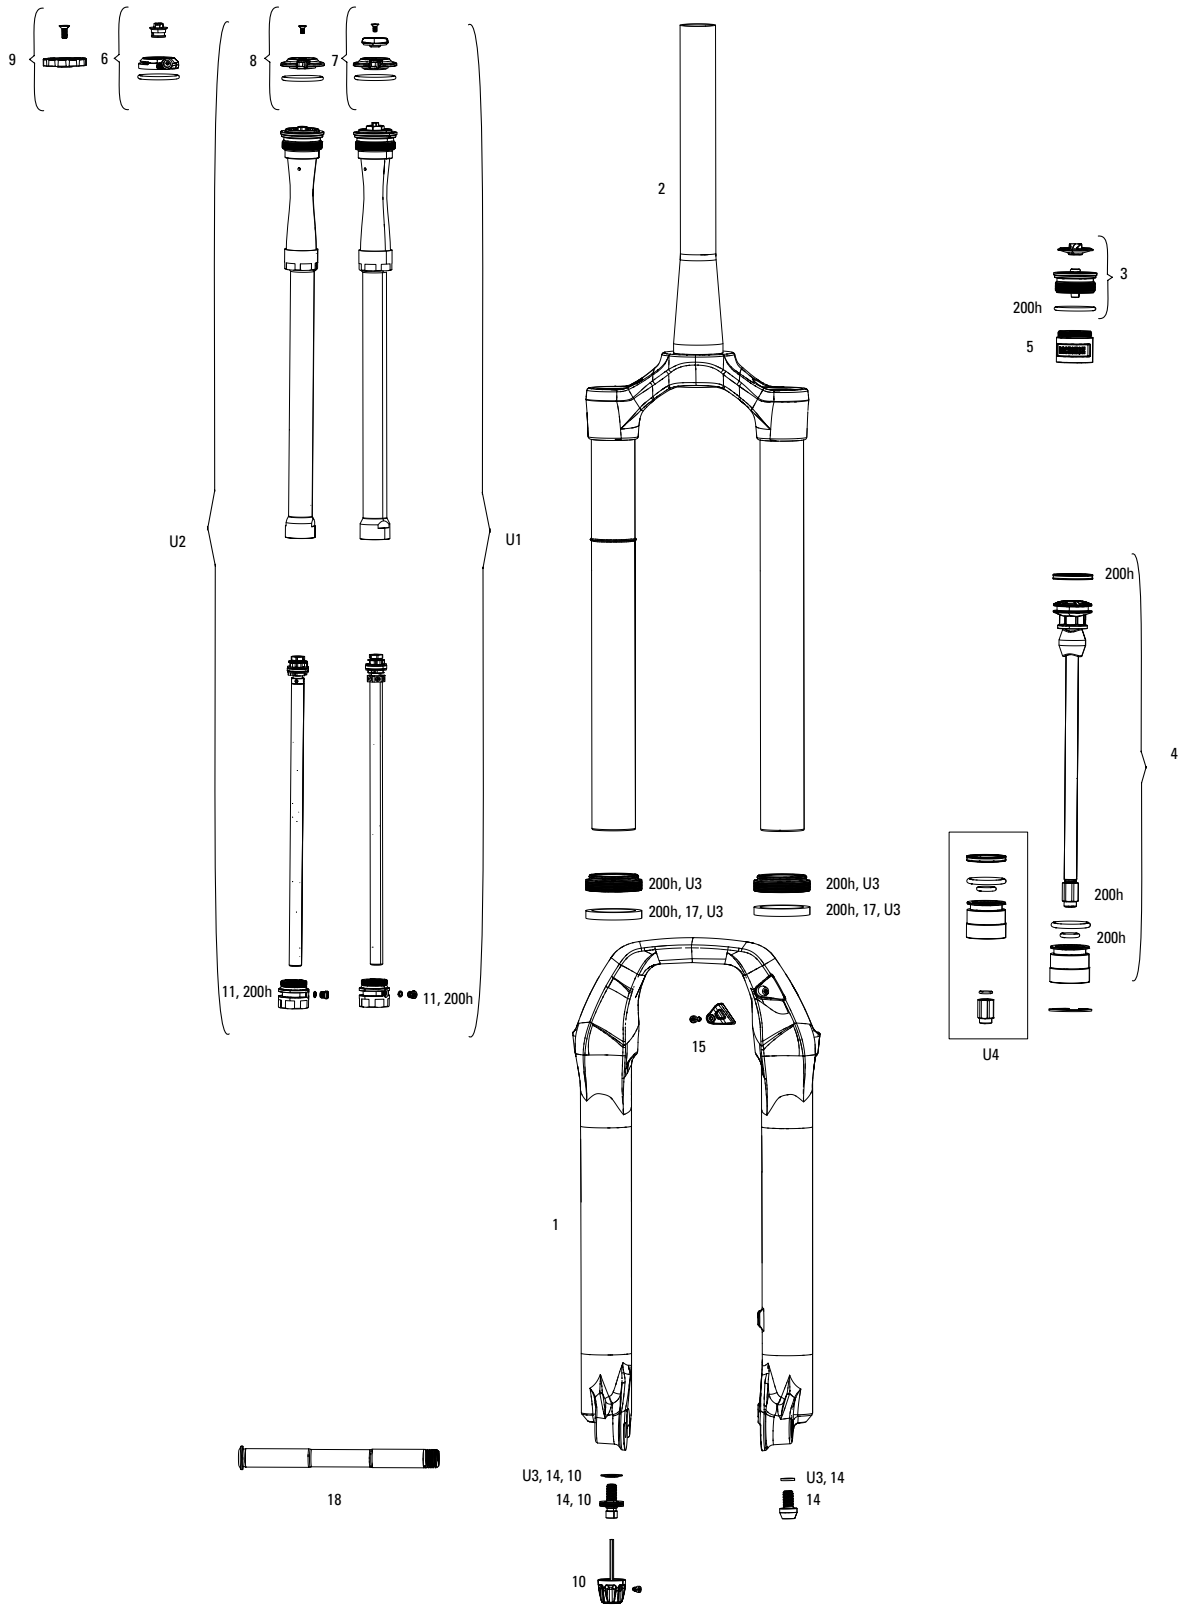

PIKE SELECT/SELECT+/ULTIMATE B3 (2020-2021)

PIKE SELECT/SELECT+/ULTIMATE B3 (2020-2021)