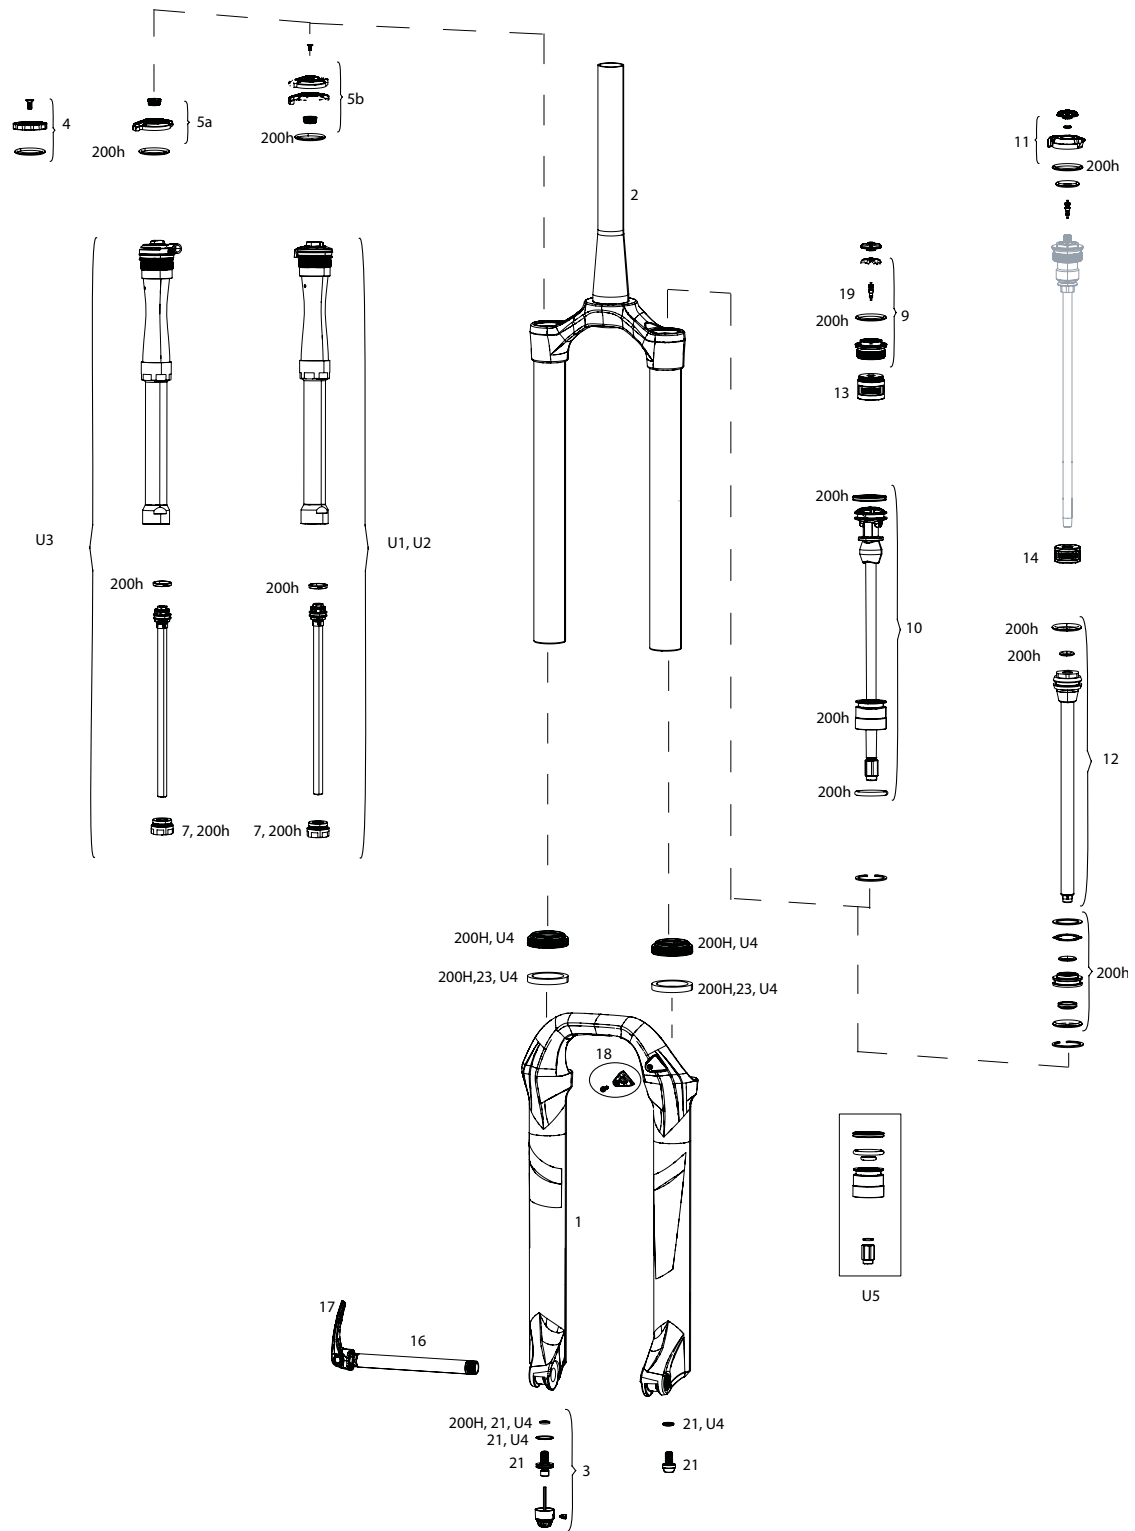

Note:

1. 200h service kits include replaceable o-rings, glide rings, retaining rings, crush washers, sealheads, lower leg seals and foam rings. See www.sram.com/service for more information.
2. For Travel Change, see the respective pages in this catalog, listed in the Index.
3. Lyrik CSU's do not come with gradients printed on the stanchion tubes.
4. A complete decal and maxle overview can be found in back of the catalog.