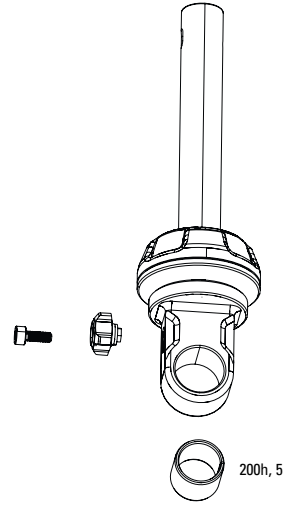

UPGRADE	
U1	00.4318.028.000 AIR CAN UPGRADE KIT - MEGNEG 185/210X47.5-55MM (INCLUDES AIR CAN, NEG VOLUME SPACERS, SEALS, GREASE, OIL & DECALS) - DELUXE A1-B2/SUPER DELUXE A1-B2
U1	00.4318.028.001 AM UPGRADE KIT MEGNEG 57.5-65MM AIR CAN UPGRADE KIT - MEGNEG 205/230X57.5-65MM (INCLUDES AIR CAN, NEG VOLUME SPACERS, SEALS, GREASE, OIL & DECALS) - DELUXE A1-B2/SUPER DELUXE A1-B2
U1	00.4318.028.002 AIR CAN UPGRADE KIT - MEGNEG 225/250X67.5-75MM (INCLUDES AIR CAN, NEG VOLUME SPACERS, SEALS, GREASE, OIL & DECALS) - DELUXE A1-B2/SUPER DELUXE A1-B2
SERVICE	
50h	00.4315.032.615 50 HOUR SERVICE KIT (INCLUDES AIR CAN SEALS, PISTON SEAL, GLIDE RINGS, SEAL GREASE/OIL) - DELUXE/SUPER DELUXE A1-B2 (2017-2020)
200h	00.4315.032.617 200 HOUR/1 YEAR SERVICE KIT (INCLUDES AIR CAN SEALS, PISTON SEAL, GLIDE RINGS, IFF SEALS, RESERVOIR SEALS, SEAL GREASE/OIL) - SUPER DELUXE A1-B2 (2017-2020)
200h	00.4315.032.637 200 HOUR/1 YEAR SERVICE KIT (INCLUDES AIR CAN SEALS, PISTON SEAL, GLIDE RINGS, IFF SEALS, REMOTE SPARES) - SUPER DELUXE REMOTE A1-B2 (2018-2020)
AIR CAN	
1	11.4118.033.034 REAR SHOCK AIR CAN ASSEMBLY - SOLO AIR 165/190X37.5-45 (INCLUDES DECALS, SEALS, 15W50 & DYNAMIC SEAL GREASE) - DELUXE/SUPER DELUXE (2017+)
1	11.4118.033.035 REAR SHOCK AIR CAN ASSEMBLY - SOLO AIR 185/210X47.5-55 (INCLUDES DECALS, SEALS, 15W50 & DYNAMIC SEAL GREASE) - DELUXE/SUPER DELUXE (2017+)
1	11.4118.033.036 REAR SHOCK AIR CAN ASSEMBLY - SOLO AIR 205/230X57.5-65 (INCLUDES DECALS, SEALS, 15W50 & DYNAMIC SEAL GREASE) - DELUXE/SUPER DELUXE (2017+)
1	11.4118.059.000 REAR SHOCK AIR CAN ASSEMBLY - DEBONAIR V2 BLACK 165/190X37.5-45MM (INCLUDES DECALS) - DELUXE/SUPER DELUXE (2017+)
1	11.4118.059.001 REAR SHOCK AIR CAN ASSEMBLY - DEBONAIR V2 BLACK 185/210X47.5-55MM (INCLUDES DECALS) - DELUXE/SUPER DELUXE (2017+)
1	11.4118.059.002 REAR SHOCK AIR CAN ASSEMBLY - DEBONAIR V2 BLACK 205/230X57.5-65MM (INCLUDES DECALS) - DELUXE/SUPER DELUXE (2017+)
1	11.4118.059.003 REAR SHOCK AIR CAN ASSEMBLY - DEBONAIR V2 BLACK 225/250X67.5-75MM (INCLUDES DECALS) - DELUXE/SUPER DELUXE (2017+)
DAMPER	
2a	11.4118.048.001 REAR SHOCK DAMPER BODY/IFF - STANDARD EYELET 37.5MM (INCLUDES DAMPER BODY, IFF, VALVE CORE, 7.5MM TRAVEL SPACER & CAPS) - DELUXE/SUPER DELUXE A1-B2 (2017-2020)
2a	11.4118.048.002 REAR SHOCK DAMPER BODY/IFF - STANDARD EYELET 40MM (INCLUDES DAMPER BODY, IFF, VALVE CORE, 5MM TRAVEL SPACER & CAPS) - DELUXE/SUPER DELUXE A1-B2 (2017-2020)
2a	11.4118.048.003 REAR SHOCK DAMPER BODY/IFF - STANDARD EYELET 42.5MM (INCLUDES DAMPER BODY, IFF, VALVE CORE, 2.5MM TRAVEL SPACER & CAPS) - DELUXE/SUPER DELUXE A1-B2 (2017-2020)
2a	11.4118.048.004 REAR SHOCK DAMPER BODY/IFF - STANDARD EYELET 45MM (INCLUDES DAMPER BODY, IFF, VALVE CORE & CAPS) - DELUXE/SUPER DELUXE A1-B2 (2017-2020)
2a	11.4118.048.005 REAR SHOCK DAMPER BODY/IFF - STANDARD EYELET 47.5MM (INCLUDES DAMPER BODY, IFF, VALVE CORE, 7.5MM TRAVEL SPACER & CAPS) - DELUXE/SUPER DELUXE A1-B2 (2017-2020)
2a	11.4118.048.006 REAR SHOCK DAMPER BODY/IFF - STANDARD EYELET 50MM (INCLUDES DAMPER BODY, IFF, VALVE CORE, 5MM TRAVEL SPACER & CAPS) - DELUXE/SUPER DELUXE A1-B2 (2017-2020)
2a	11.4118.048.007 REAR SHOCK DAMPER BODY/IFF - STANDARD EYELET 52.5MM (INCLUDES DAMPER BODY, IFF, VALVE CORE, 2.5MM TRAVEL SPACER & CAPS) - DELUXE/SUPER DELUXE A1-B2 (2017-2020)
2a	11.4118.048.008 REAR SHOCK DAMPER BODY/IFF - STANDARD EYELET 55MM (INCLUDES DAMPER BODY, IFF, VALVE CORE & CAPS) - DELUXE/SUPER DELUXE A1-B2 (2017-2020)
2a	11.4118.048.009 REAR SHOCK DAMPER BODY/IFF - STANDARD EYELET 57.5MM (INCLUDES DAMPER BODY, IFF, VALVE CORE, 7.5MM TRAVEL SPACER & CAPS) - DELUXE/SUPER DELUXE A1-B2 (2017-2020)
2a	11.4118.048.010 REAR SHOCK DAMPER BODY/IFF - STANDARD EYELET 60MM (INCLUDES DAMPER BODY, IFF, VALVE CORE, 5MM TRAVEL SPACER & CAPS) - DELUXE/SUPER DELUXE A1-B2 (2017-2020)
2a	11.4118.048.011 REAR SHOCK DAMPER BODY/IFF - STANDARD EYELET 62.5MM (INCLUDES DAMPER BODY, IFF, VALVE CORE, 2.5MM TRAVEL SPACER & CAPS) - DELUXE/SUPER DELUXE A1-B2 (2017-2020)
2a	11.4118.048.012 REAR SHOCK DAMPER BODY/IFF - STANDARD EYELET 65MM (INCLUDES DAMPER BODY, IFF, VALVE CORE & CAPS) - DELUXE/SUPER DELUXE A1-B2 (2017-2020)
2a	11.4118.048.026 REAR SHOCK DAMPER BODY/IFF - STANDARD EYELET 50MM (INCLUDES DAMPER BODY, IFF, VALVE CORE & CAPS) - DELUXE A1/ SUPER DELUXE A1 TREK (2017-2020)
2a	11.4118.048.027 REAR SHOCK DAMPER BODY/IFF - STANDARD EYELET 67.5MM (INCLUDES DAMPER BODY, IFF, VALVE CORE, 7.5 TRAVEL SPACER & CAPS) - DELUXE/SUPER DELUXE A1-B2 (2017-2020)
2a	11.4118.048.028 REAR SHOCK DAMPER BODY/IFF - STANDARD EYELET 70MM (INCLUDES DAMPER BODY, IFF, VALVE CORE, 5 TRAVEL SPACER & CAPS) - DELUXE/SUPER DELUXE A1-B2 (2017-2020)
2a	11.4118.048.029 REAR SHOCK DAMPER BODY/IFF - STANDARD EYELET 72.5MM (INCLUDES DAMPER BODY, IFF, VALVE CORE, 2.5 TRAVEL SPACER & CAPS) - DELUXE/SUPER DELUXE A1-B2 (2017-2020)
2a	11.4118.048.030 REAR SHOCK DAMPER BODY/IFF - STANDARD EYELET 75MM (INCLUDES DAMPER BODY, IFF, VALVE CORE & CAPS) - DELUXE/SUPER DELUXE A1-B2 (2017-2020)
2b	11.4118.048.014 REAR SHOCK DAMPER BODY/IFF - BEARING EYELET 37.5MM (INCLUDES DAMPER BODY, IFF, VALVE CORE, 7.5MM TRAVEL SPACER & CAPS) - DELUXE/SUPER DELUXE A1-B2 (2017-2020)
2b	11.4118.048.015 REAR SHOCK DAMPER BODY/IFF - BEARING EYELET 40MM (INCLUDES DAMPER BODY, IFF, VALVE CORE, 5MM TRAVEL SPACER & CAPS) - DELUXE/SUPER DELUXE A1-B2 (2017-2020)
2b	11.4118.048.016 REAR SHOCK DAMPER BODY/IFF - BEARING EYELET 42.5MM (INCLUDES DAMPER BODY, IFF, VALVE CORE, 2.5MM TRAVEL SPACER & CAPS) - DELUXE/SUPER DELUXE A1-B2 (2017-2020)

SUPER DELUXE COIL A1-A2 (2018-2020)