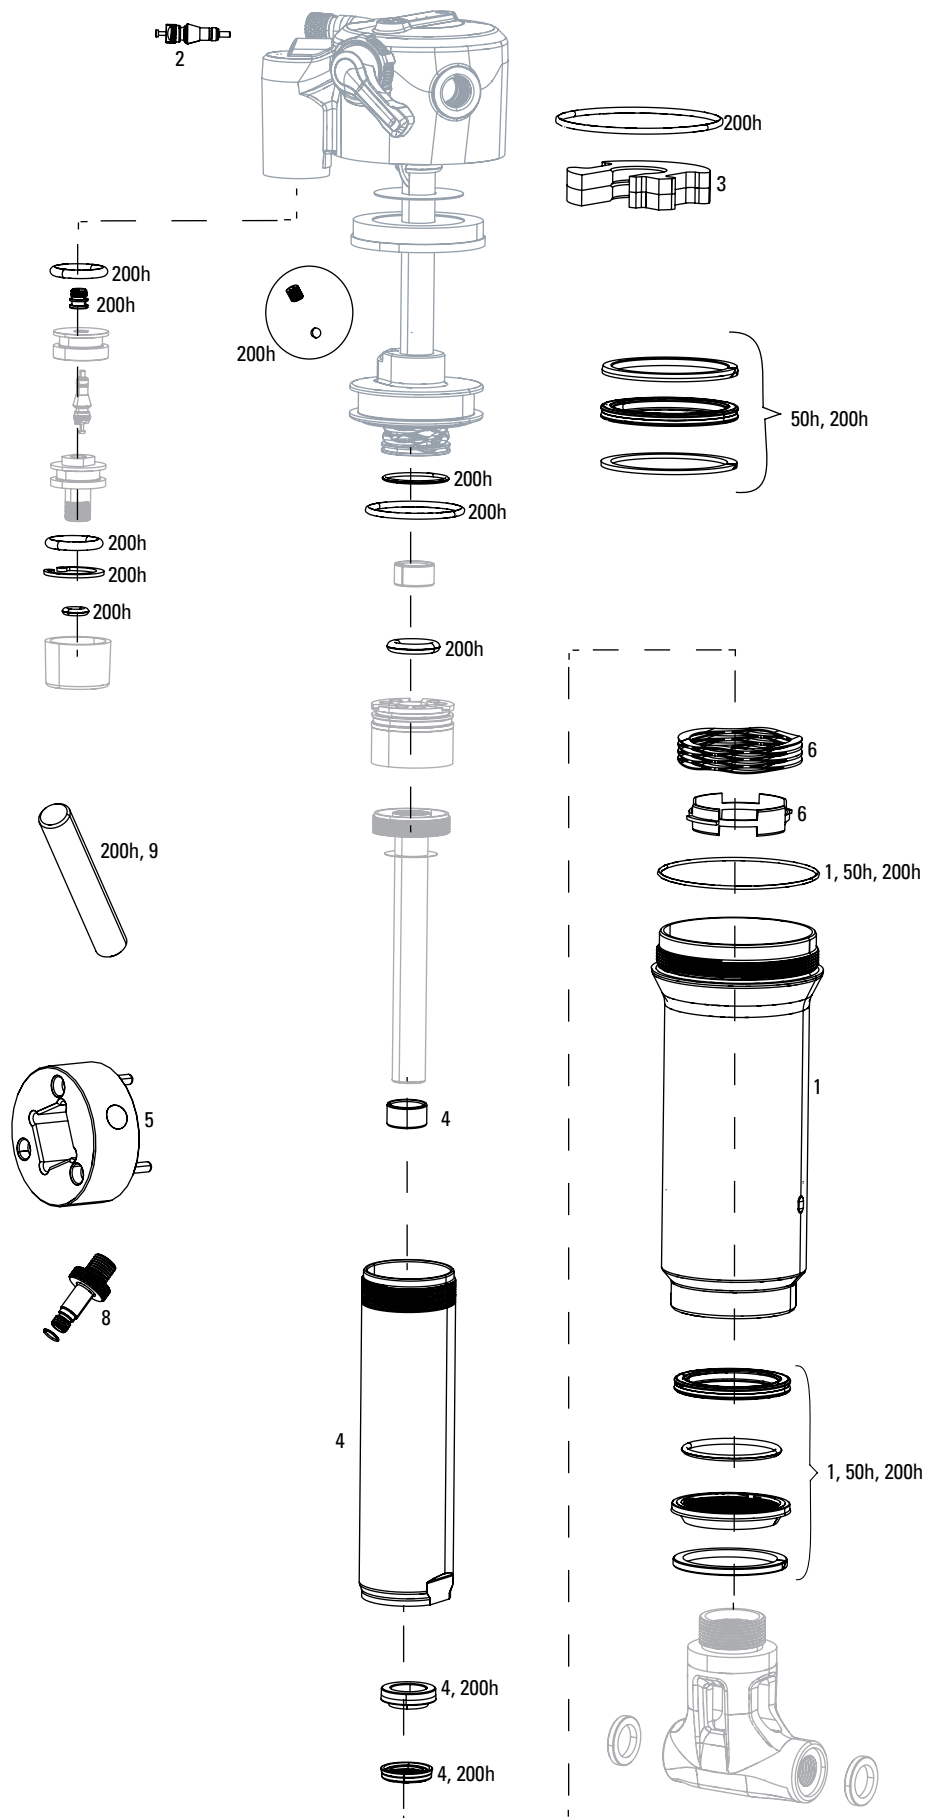

DELUXE TREK Re:AKTIV THRUSHAFT A1 (2018-2019)

DELUXE TREK Re:AKTIV THRUSHAFT A1 (2018-2019)

SERVICE	
50h	00.4315.032.615 50 HOUR SERVICE KIT (INCLUDES AIR CAN SEALS, PISTON SEAL, GLIDE RINGS, SEAL GREASE/OIL) - DELUXE/SUPER DELUXE A1-B2 (2017-2020)
200h	00.4118.238.000 200 HOUR/1 YEAR SERVICE KIT (INCLUDES AIR CAN SEALS, PISTON SEAL, GLIDE RINGS, IFP SEALS, RESERVOIR SEALS, THRU SHAFT PLUG, SEAL GREASE/OIL) - TREK RE:AKTIV THRU (2017)
AIR CAN	
1	11.4118.059.002 REAR SHOCK AIR CAN ASSEMBLY - DEBONAIR V2 BLACK 205/230X57.5-65MM (INCLUDES DECALS) - DELUXE/SUPER DELUXE (2017+)
2	11.4308.327.002 AIR VALVE KIT - SCHRADER CORE (QTY 2) - FORKS/SHOCKS/REVERB
3	11.4118.042.001 REAR SHOCK VOLUME REDUCER KIT - TOKEN 1T/4.7MM (INCLUDES 3 TOKENS) - SUPER DELUXE/DELUXE A1-B2 (2017-2021)
DAMPER	
4	11.4118.054.000 REAR SHOCK DAMPER BODY - THRUSHAFT (INCLUDES DAMPER BODY, BUSHING & SEALS) - THRUSHAFT DELUXE A1 (2017-2020)
6	11.4118.055.000 REAR SHOCK COUNTER MEASURE KIT - (INCLUDES SPRING & CARRIER) DELUXE A1/ SUPER DELUXE A1(2017+)
5	00.4318.012.004 REAR SHOCK RE:AKTIV PISTON SOCKET (REQUIRED FOR REAKTIV 200 HOUR SERVICE) - DELUXE
ns	11.4115.094.010 LUBRICANT, REAR SHOCK AIR CAN, MAXIMA 15W 50, 1 LITER BOTTLE
ns	00.4318.008.002 GREASE ROCKSHOX DYNAMIC SEAL GREASE (PTFE) 1OZ - RECOMMENDED FOR SERVICING REAR SHOCKS & FORKS
ns	00.4318.008.004 GREASE ROCKSHOX DYNAMIC SEAL GREASE 500ML - RECOMMENDED FOR SERVICING REAR SHOCKS & FORKS
ns	11.4115.094.040 MAXIMA SUSPENSION OIL PLUSH, 7WT 1 LITER BOTTLE - REAR SHOCK
8	00.4315.027.010 REAR SHOCK AIR VALVE ADAPTER TOOL - REAR SHOCKS
ns	00.4315.023.010 HIGH-PRESSURE FORK/SHOCK PUMP (300 PSI MAX) ROCKSHOX
ns	00.4315.023.040 HIGH-PRESSURE FORK/SHOCK PUMP (300 PSI MAX) ROCKSHOX DIGITALGAUGE
ns	00.4315.022.010 REAR SHOCK SCHRADER VALVE REMOVAL TOOL ROCKSHOX
9	00.4318.012.007 REAR SHOCK THRU SHAFT BLEED PLUG (REQUIRED FOR THRU SHAFT 200 HOUR SERVICE) - RE:AKTIV THRU SHAFT SHOCKS