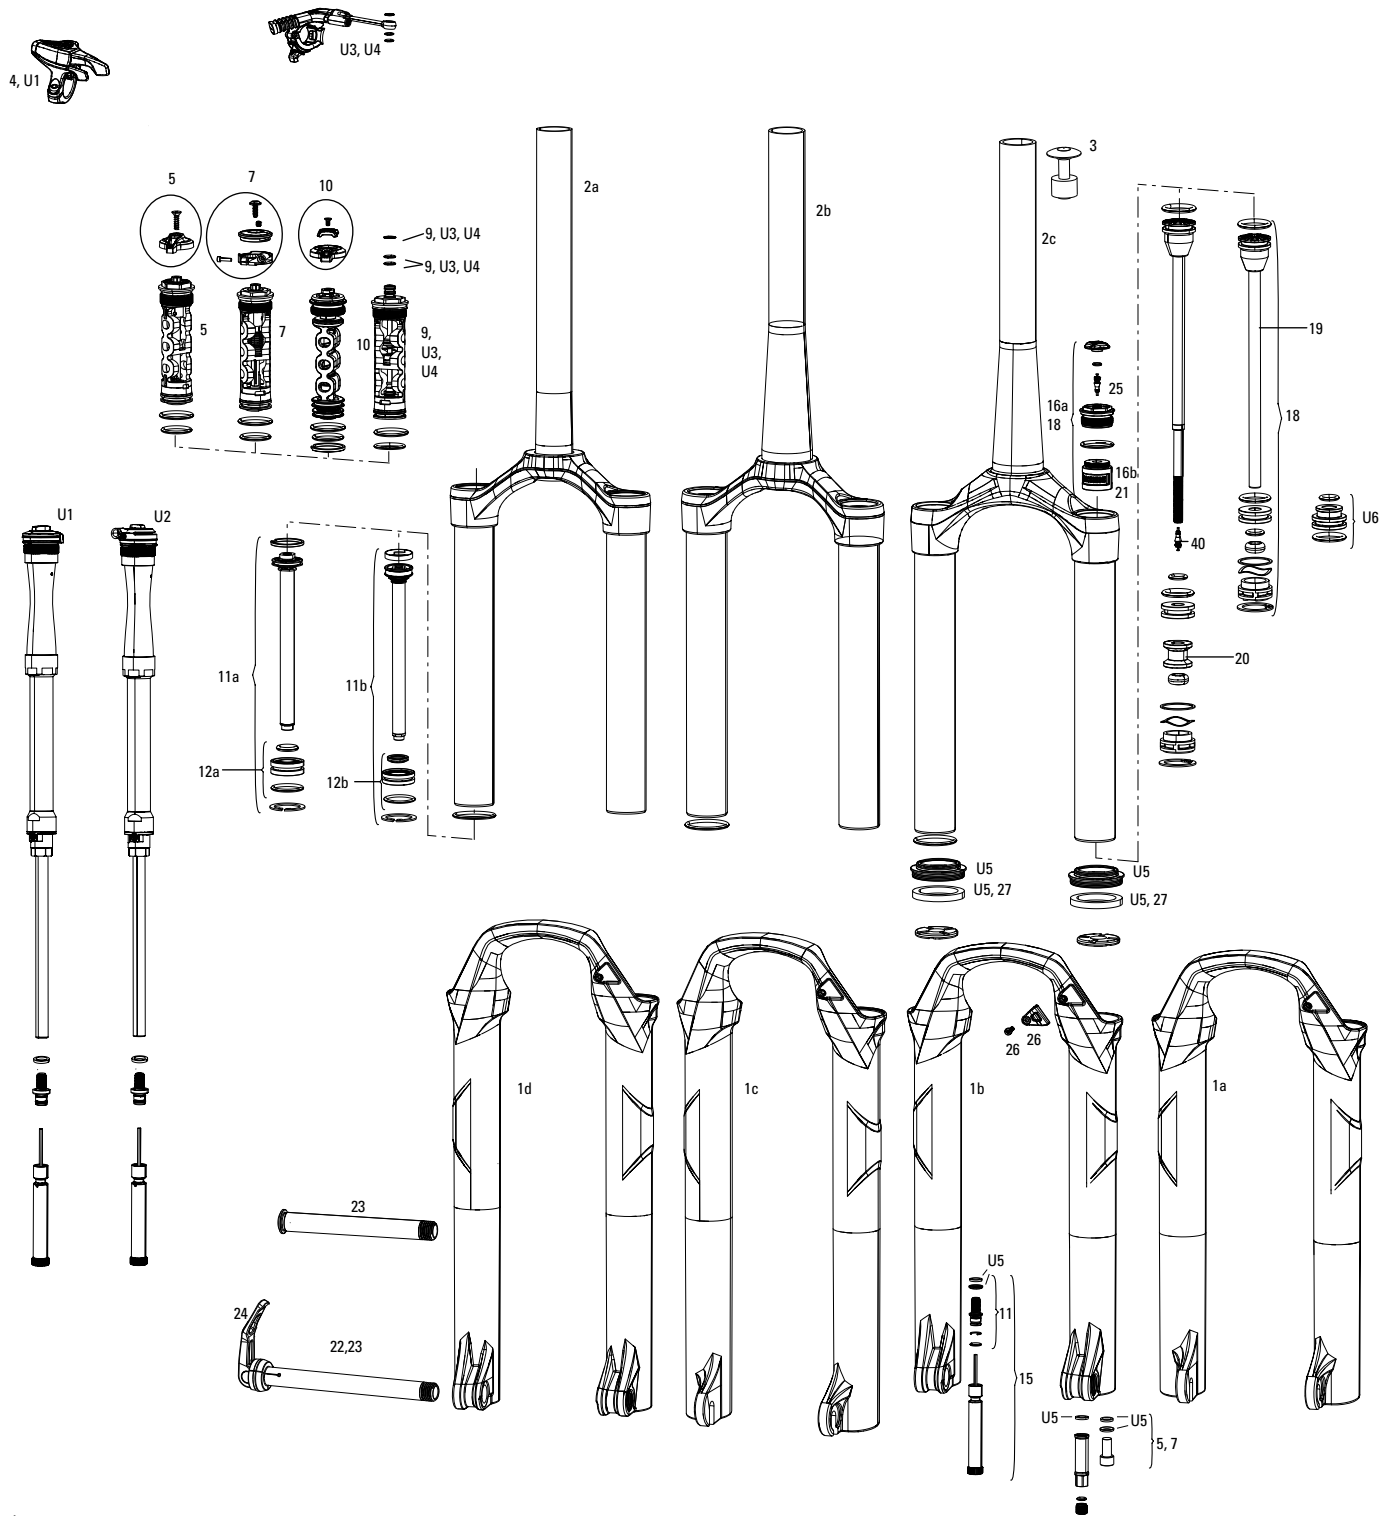

SID B - 80mm-120mm A1-A4 (2011-2016)

Note:

1. Full service kits include replaceable rebound damper seal head, o-rings, glide rings, retaining rings, crush washers, crush washer retainers, and shaft bolts/nuts. All air service kits include replacement schrader valve cores. Not all service parts are pictured. All basic service kits include the following replaceable wear items: o-rings, glide rings, dust seals, and foam rings.
2. Convert from Crown Adjust to Remote Adjust: Remote compression damper requires remote compression adjuster spool, cable clamp and remote lever assembly.
3. Solo Air internals require Solo Air CSU; Solo Air internals are not compatible with Dual Air CSU. Dual Air internals require Dual Air CSU; Dual Air internals are not compatible with Solo Air CSU.
4. 2013+ Reba and 2013+ SID B internals: CSU and Lower Leg assemblies are interchangeable. SID A: upper tube inner diameter = 27.8mm. SID B: upper tube inner diameter = 28.2mm.
5. SID chassis and internals may be travel-specific. See part kit descriptions for identification.
6. SID RCT3 A3 (2014+) compression damper must be used with SID A3 rebound damper (with Rapid Recovery valving). SID RCT3 A2 (2012-2013) compression damper is not compatible with SID RCT3 A3(2014+) rebound-damper.
7. 2011-2012 XLoc remote uses 2.5wt suspension fluid. 2013+ XLoc remote uses Reverb hydraulic fluid. Use fluid indicated on fork top cap.
8. SIDB1 100mm max travel has 80mm and 100mm gradients; SID B 120mm max travel has 80mm to 120mm gradients