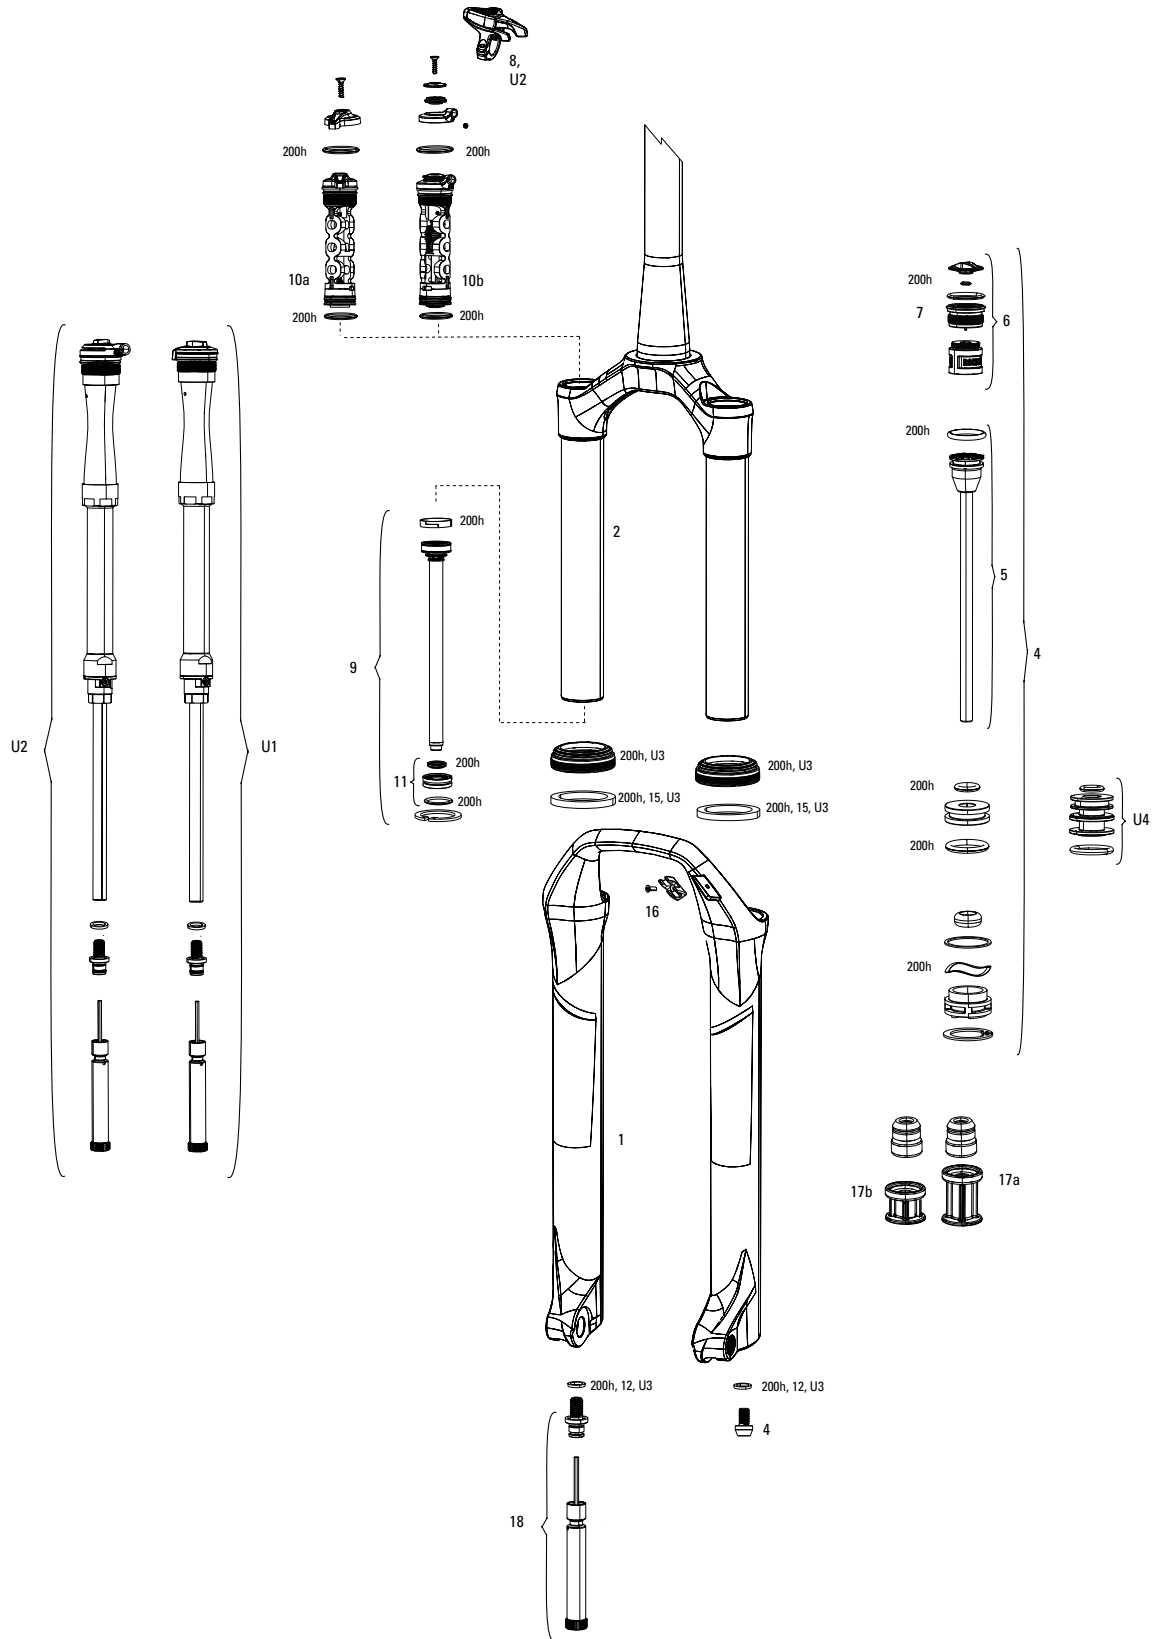

REBA 80-100MM A7-A8 (2018-2019)

1. **Note:**
1. 2017 SID models use a hour based service interval, see www.sram.com/service for more info.
  2. Convert from Crown Adjust to Remote Adjust: Remote compression damper requires remote compression adjuster spool, cable clamp and remote lever assembly.
  3. Solo Air internals require Solo Air CSU; Solo Air internals are not compatible with Dual Air CSU. Dual Air internals require Dual Air CSU; Dual Air internals are not compatible with Solo Air CSU.
  4. REBA chassis and internals may be travel-specific. See part kit descriptions for identification.
  5. Decal and Maxle pages can be found in back of the catalog.
  6. SID B1 / Reba A7 100mm max travel has 80mm and 100mm gradients ; SID B1 / Reba A7 120mm max travel has 80mm and 120mm gradients