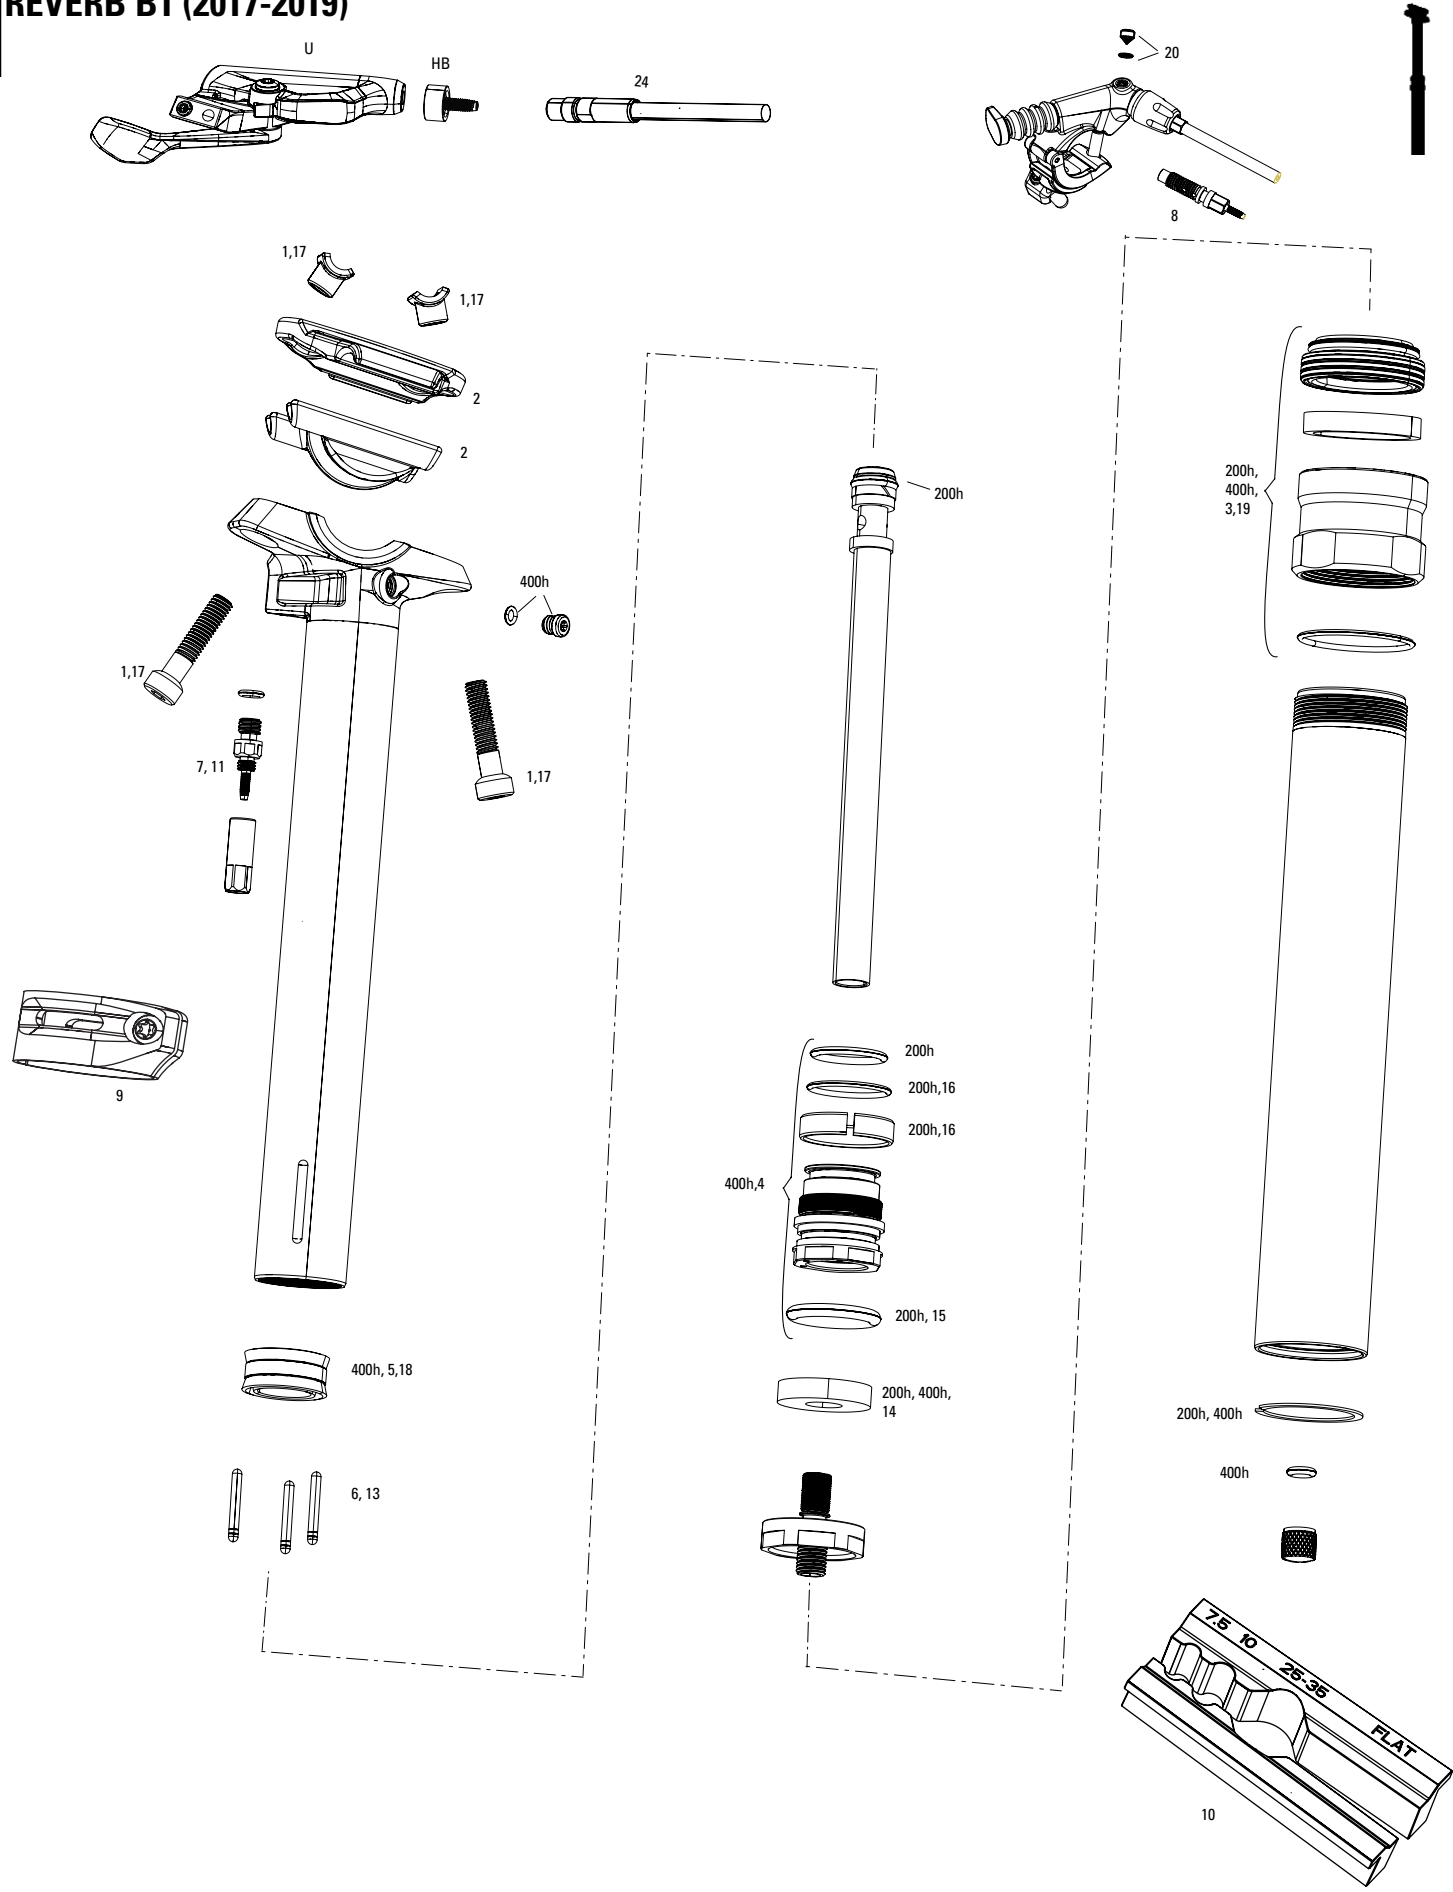

REVERB B1 (2017-2019)

REVERB B1 (2017-2019)