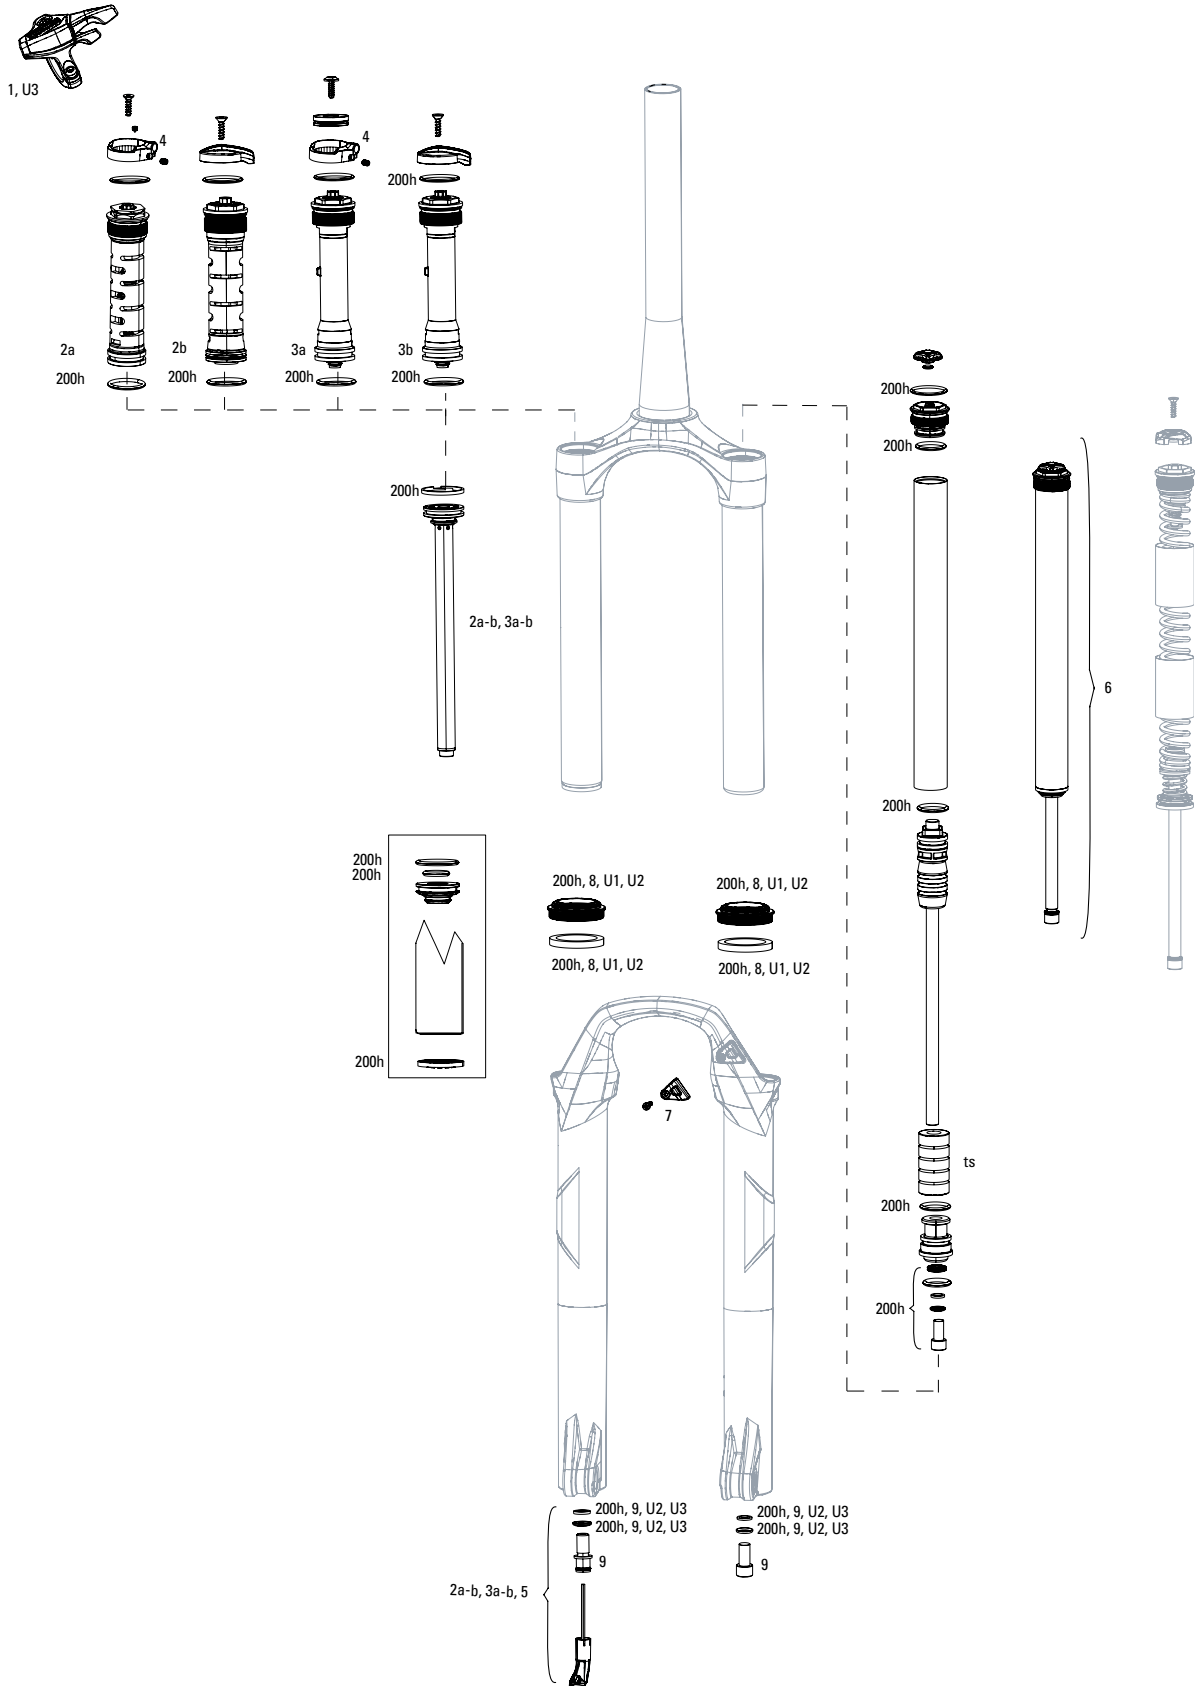

RECON TK A1-A2/RL A1-A2 (2018-2020)

Note:

1. 200H service kits include the following replaceable wear items: o-rings, glide rings, dust seals, and foam rings.
2. Convert from Crown Adjust to Remote Adjust: Remote compression damper requires remote compression adjuster spool, cable clamp and remote lever assembly.
3. Thread Pitch is 0.8mm for Recon Silver C1 and Sektor Silver A2
4. Maximum Tire Diameter: 710mm Maximum Tire Width: 62mm
5. Recon Silver RL B1/TK C1 32mm lower legs use flangeless wiper seals.