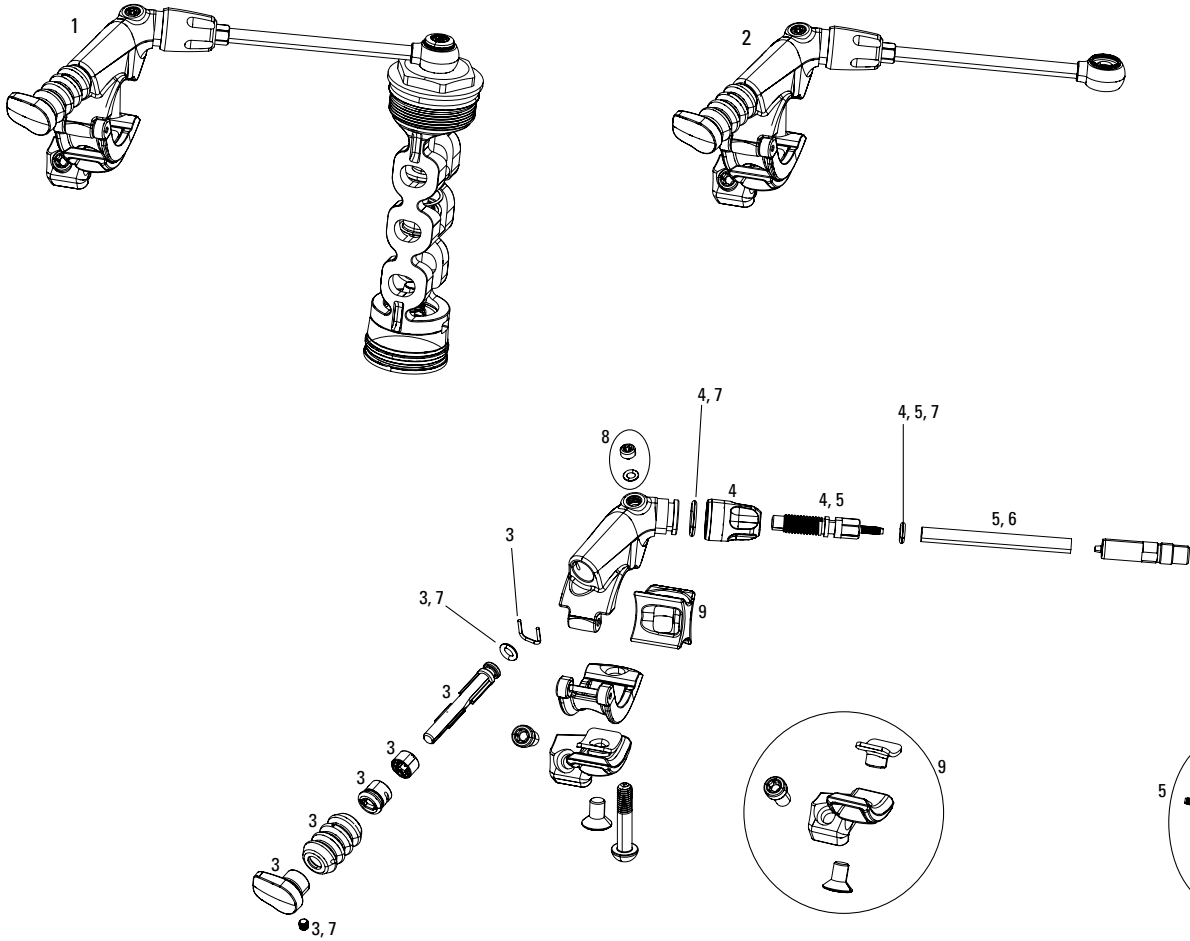

XLOC SPRINT FRONT SUSPENSION A1-A2 (2011-2019)

Note:
1.2014+ Xloc Remote (Gold Adjuster Knob) compatible with kits labeled "Gold Adjuster" only

2	11.4315.013.050	REMOTE - XLOC SPRINT LEFT GOLD ADJUSTER (INCLUDES HOSE/BANJO) - SID/REVELATION
2	11.4315.013.060	REMOTE - XLOC SPRINT RIGHT GOLD ADJUSTER (INCLUDES HOSE/BANJO) - SID/REVELATION
3	11.4315.014.010	REMOTE BUTTON KIT - XLOC LEFT (INCLUDES BUTTON, MASTER PISTON ASSEMBLY, BOOT) - XLOC
3	11.4315.014.020	REMOTE BUTTON KIT - XLOC RIGHT (INCLUDES BUTTON, MASTER PISTON ASSEMBLY, BOOT) - XLOC
4	11.4318.008.000	REMOTE ADJUSTER KIT - XLOC FLOODGATE - XLOC SPRINT/FULL SPRINT - GOLD ADJUSTER 2014-2016
5	11.4018.060.000	REMOTE HYDRAULIC HOSE KIT - (INCLUDES RETAINING RING, BANJO O-RINGS & HOSE BARB O-RING) - XLOC
6	11.4015.434.030	REMOTE HYDRAULIC HOSE KIT - 500MM (HOSE ONLY) SPRINT/FULL SPRINT, GOLD ADJUSTER (QTY 2) - XLOC 2014-2016
7	11.4315.019.000	REMOTE SERVICE KIT - XLOC SPRINT- SID/REVELATION
8	11.6818.001.000	REMOTE DISCRETE PUCK - HYDRAULIC REMOTE (SPACER) FOR XLOC REMOTES QTY2
9	11.5315.049.010	DISC BRAKE LEVER CLAMP SHIFTER MOUNTING BRACKET - (MMX) LEFT -GUIDE ULT/RSC/RS/RE/R,LEVEL ULT/TLM/TL, CODE RSC/R, DB5 ELIXIR 9/7/CR MAG/X0/ XX, QTY 1
9	11.5315.049.020	DISC BRAKE LEVER CLAMP SHIFTER MOUNTING BRACKET - (MMX) RIGHT -GUIDE ULT/RSC/RS/RE/R,LEVEL ULT/TLM/TL, CODE RSC/R, DB5 ELIXIR 9/7/CR MAG/X0/ XX, QTY 1
ns	11.4315.011.030	ROCKSHOX BLEED KIT (XLOC/TOTEM) QTY 2 (INCLUDES TWO SYRINGES AND FITTINGS, ONE TORX TOOL)
ns	00.4318.007.001	ROCKSHOX STANDARD BLEED KIT (INCLUDES 2 SYRINGES/FITTINGS, REVERB HYDRAULIC FLUID, 120ML BOTTLE NEW)
ns	11.4315.021.070	ROCKSHOX REVERB HYDRAULIC FLUID, 120ML BOTTLE - REVERB A1-B1 POST/ALL REVERB REMOTES/SPRINT REMOTES
ns	11.4015.354.040	ROCKSHOX REVERB HYDRAULIC FLUID, 1 LITER BOTTLE - REVERB A1-B1 POST/ALL REVERB REMOTES/SPRINT REMOTES