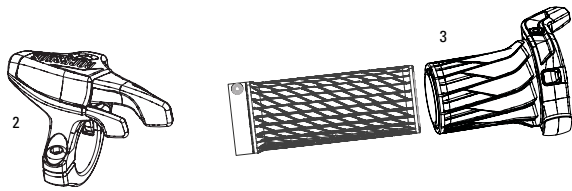

UPGRADE	
U1	00.4318.028.000 AIR CAN UPGRADE KIT - MEGNEG 185/210X47.5-55MM (INCLUDES AIR CAN, NEG VOLUME SPACERS, SEALS, GREASE, OIL & DECALS) - DELUXE A1-B2/SUPER DELUXE A1-B2
U1	00.4318.028.001 AM UPGRADE KIT MEGNEG 57.5-65MM AIR CAN UPGRADE KIT - MEGNEG 205/230X57.5-65MM (INCLUDES AIR CAN, NEG VOLUME SPACERS, SEALS, GREASE, OIL & DECALS) - DELUXE A1-B2/SUPER DELUXE A1-B2
U1	00.4318.028.002 AIR CAN UPGRADE KIT - MEGNEG 225/250X67.5-75MM (INCLUDES AIR CAN, NEG VOLUME SPACERS, SEALS, GREASE, OIL & DECALS) - DELUXE A1-B2/SUPER DELUXE A1-B2
SERVICE	
50h	00.4315.032.615 50 HOUR SERVICE KIT (INCLUDES AIR CAN SEALS, PISTON SEAL, GLIDE RINGS, SEAL GREASE/OIL) - DELUXE/SUPER DELUXE A1-B2 (2017-2020)
200h	00.4315.032.617 200 HOUR/1 YEAR SERVICE KIT (INCLUDES AIR CAN SEALS, PISTON SEAL, GLIDE RINGS, IFF SEALS, RESERVOIR SEALS, SEAL GREASE/OIL) - SUPER DELUXE A1-B2 (2017-2020)
200h	00.4315.032.637 200 HOUR/1 YEAR SERVICE KIT (INCLUDES AIR CAN SEALS, PISTON SEAL, GLIDE RINGS, IFF SEALS, REMOTE SPARES) - SUPER DELUXE REMOTE A1-B2 (2018-2020)
AIR CAN	
1	11.4118.033.034 REAR SHOCK AIR CAN ASSEMBLY - SOLO AIR 165/190X37.5-45 (INCLUDES DECALS, SEALS, 15W50 & DYNAMIC SEAL GREASE) - DELUXE/SUPER DELUXE (2017+)
1	11.4118.033.035 REAR SHOCK AIR CAN ASSEMBLY - SOLO AIR 185/210X47.5-55 (INCLUDES DECALS, SEALS, 15W50 & DYNAMIC SEAL GREASE) - DELUXE/SUPER DELUXE (2017+)
1	11.4118.033.036 REAR SHOCK AIR CAN ASSEMBLY - SOLO AIR 205/230X57.5-65 (INCLUDES DECALS, SEALS, 15W50 & DYNAMIC SEAL GREASE) - DELUXE/SUPER DELUXE (2017+)
1	11.4118.059.000 REAR SHOCK AIR CAN ASSEMBLY - DEBONAIR V2 BLACK 165/190X37.5-45MM (INCLUDES DECALS) - DELUXE/SUPER DELUXE (2017+)
1	11.4118.059.001 REAR SHOCK AIR CAN ASSEMBLY - DEBONAIR V2 BLACK 185/210X47.5-55MM (INCLUDES DECALS) - DELUXE/SUPER DELUXE (2017+)
1	11.4118.059.002 REAR SHOCK AIR CAN ASSEMBLY - DEBONAIR V2 BLACK 205/230X57.5-65MM (INCLUDES DECALS) - DELUXE/SUPER DELUXE (2017+)
1	11.4118.059.003 REAR SHOCK AIR CAN ASSEMBLY - DEBONAIR V2 BLACK 225/250X67.5-75MM (INCLUDES DECALS) - DELUXE/SUPER DELUXE (2017+)
DAMPER	
2a	11.4118.048.001 REAR SHOCK DAMPER BODY/IFF - STANDARD EYELET 37.5MM (INCLUDES DAMPER BODY, IFF, VALVE CORE, 7.5MM TRAVEL SPACER & CAPS) - DELUXE/SUPER DELUXE A1-B2 (2017-2020)
2a	11.4118.048.002 REAR SHOCK DAMPER BODY/IFF - STANDARD EYELET 40MM (INCLUDES DAMPER BODY, IFF, VALVE CORE, 5MM TRAVEL SPACER & CAPS) - DELUXE/SUPER DELUXE A1-B2 (2017-2020)
2a	11.4118.048.003 REAR SHOCK DAMPER BODY/IFF - STANDARD EYELET 42.5MM (INCLUDES DAMPER BODY, IFF, VALVE CORE, 2.5MM TRAVEL SPACER & CAPS) - DELUXE/SUPER DELUXE A1-B2 (2017-2020)
2a	11.4118.048.004 REAR SHOCK DAMPER BODY/IFF - STANDARD EYELET 45MM (INCLUDES DAMPER BODY, IFF, VALVE CORE & CAPS) - DELUXE/SUPER DELUXE A1-B2 (2017-2020)
2a	11.4118.048.005 REAR SHOCK DAMPER BODY/IFF - STANDARD EYELET 47.5MM (INCLUDES DAMPER BODY, IFF, VALVE CORE, 7.5MM TRAVEL SPACER & CAPS) - DELUXE/SUPER DELUXE A1-B2 (2017-2020)
2a	11.4118.048.006 REAR SHOCK DAMPER BODY/IFF - STANDARD EYELET 50MM (INCLUDES DAMPER BODY, IFF, VALVE CORE, 5MM TRAVEL SPACER & CAPS) - DELUXE/SUPER DELUXE A1-B2 (2017-2020)
2a	11.4118.048.007 REAR SHOCK DAMPER BODY/IFF - STANDARD EYELET 52.5MM (INCLUDES DAMPER BODY, IFF, VALVE CORE, 2.5MM TRAVEL SPACER & CAPS) - DELUXE/SUPER DELUXE A1-B2 (2017-2020)
2a	11.4118.048.008 REAR SHOCK DAMPER BODY/IFF - STANDARD EYELET 55MM (INCLUDES DAMPER BODY, IFF, VALVE CORE & CAPS) - DELUXE/SUPER DELUXE A1-B2 (2017-2020)
2a	11.4118.048.009 REAR SHOCK DAMPER BODY/IFF - STANDARD EYELET 57.5MM (INCLUDES DAMPER BODY, IFF, VALVE CORE, 7.5MM TRAVEL SPACER & CAPS) - DELUXE/SUPER DELUXE A1-B2 (2017-2020)
2a	11.4118.048.010 REAR SHOCK DAMPER BODY/IFF - STANDARD EYELET 60MM (INCLUDES DAMPER BODY, IFF, VALVE CORE, 5MM TRAVEL SPACER & CAPS) - DELUXE/SUPER DELUXE A1-B2 (2017-2020)
2a	11.4118.048.011 REAR SHOCK DAMPER BODY/IFF - STANDARD EYELET 62.5MM (INCLUDES DAMPER BODY, IFF, VALVE CORE, 2.5MM TRAVEL SPACER & CAPS) - DELUXE/SUPER DELUXE A1-B2 (2017-2020)
2a	11.4118.048.012 REAR SHOCK DAMPER BODY/IFF - STANDARD EYELET 65MM (INCLUDES DAMPER BODY, IFF, VALVE CORE & CAPS) - DELUXE/SUPER DELUXE A1-B2 (2017-2020)
2a	11.4118.048.026 REAR SHOCK DAMPER BODY/IFF - STANDARD EYELET 50MM (INCLUDES DAMPER BODY, IFF, VALVE CORE & CAPS) - DELUXE A1/ SUPER DELUXE A1 TREK (2017-2020)
2a	11.4118.048.027 REAR SHOCK DAMPER BODY/IFF - STANDARD EYELET 67.5MM (INCLUDES DAMPER BODY, IFF, VALVE CORE, 7.5 TRAVEL SPACER & CAPS) - DELUXE/SUPER DELUXE A1-B2 (2017-2020)
2a	11.4118.048.028 REAR SHOCK DAMPER BODY/IFF - STANDARD EYELET 70MM (INCLUDES DAMPER BODY, IFF, VALVE CORE, 5 TRAVEL SPACER & CAPS) - DELUXE/SUPER DELUXE A1-B2 (2017-2020)
2a	11.4118.048.029 REAR SHOCK DAMPER BODY/IFF - STANDARD EYELET 72.5MM (INCLUDES DAMPER BODY, IFF, VALVE CORE, 2.5 TRAVEL SPACER & CAPS) - DELUXE/SUPER DELUXE A1-B2 (2017-2020)
2a	11.4118.048.030 REAR SHOCK DAMPER BODY/IFF - STANDARD EYELET 75MM (INCLUDES DAMPER BODY, IFF, VALVE CORE & CAPS) - DELUXE/SUPER DELUXE A1-B2 (2017-2020)
2b	11.4118.048.014 REAR SHOCK DAMPER BODY/IFF - BEARING EYELET 37.5MM (INCLUDES DAMPER BODY, IFF, VALVE CORE, 7.5MM TRAVEL SPACER & CAPS) - DELUXE/SUPER DELUXE A1-B2 (2017-2020)
2b	11.4118.048.015 REAR SHOCK DAMPER BODY/IFF - BEARING EYELET 40MM (INCLUDES DAMPER BODY, IFF, VALVE CORE, 5MM TRAVEL SPACER & CAPS) - DELUXE/SUPER DELUXE A1-B2 (2017-2020)
2b	11.4118.048.016 REAR SHOCK DAMPER BODY/IFF - BEARING EYELET 42.5MM (INCLUDES DAMPER BODY, IFF, VALVE CORE, 2.5MM TRAVEL SPACER & CAPS) - DELUXE/SUPER DELUXE A1-B2 (2017-2020)

SUPER DELUXE COIL A1-A2 (2018-2020)