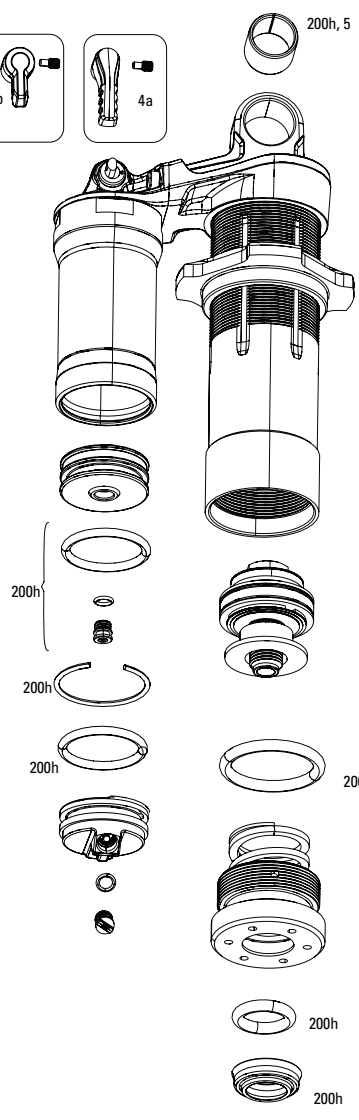

UPGRADE	
U1	00.4318.028.000 AIR CAN UPGRADE KIT - MEGNEG 185/210X47.5-55MM (INCLUDES AIR CAN, NEG VOLUME SPACERS, SEALS, GREASE, OIL & DECALS) - DELUXE A1-B2/SUPER DELUXE A1-B2
U1	00.4318.028.001 AM UPGRADE KIT MEGNEG 57.5-65MM AIR CAN UPGRADE KIT - MEGNEG 205/230X57.5-65MM (INCLUDES AIR CAN, NEG VOLUME SPACERS, SEALS, GREASE, OIL & DECALS) - DELUXE A1-B2/SUPER DELUXE A1-B2
U1	00.4318.028.002 AIR CAN UPGRADE KIT - MEGNEG 225/250X67.5-75MM (INCLUDES AIR CAN, NEG VOLUME SPACERS, SEALS, GREASE, OIL & DECALS) - DELUXE A1-B2/SUPER DELUXE A1-B2
SERVICE	
50h	00.4315.032.615 50 HOUR SERVICE KIT (INCLUDES AIR CAN SEALS, PISTON SEAL, GLIDE RINGS, SEAL GREASE/OIL) - DELUXE/SUPER DELUXE A1-B2 (2017-2020)
200h	00.4315.032.617 200 HOUR/1 YEAR SERVICE KIT (INCLUDES AIR CAN SEALS, PISTON SEAL, GLIDE RINGS, IFF SEALS, RESERVOIR SEALS, SEAL GREASE/OIL) - SUPER DELUXE A1-B2 (2017-2020)
200h	00.4315.032.637 200 HOUR/1 YEAR SERVICE KIT (INCLUDES AIR CAN SEALS, PISTON SEAL, GLIDE RINGS, IFF SEALS, REMOTE SPARES) - SUPER DELUXE REMOTE A1-B2 (2018-2020)
AIR CAN	
1	11.4118.033.034 REAR SHOCK AIR CAN ASSEMBLY - SOLO AIR 165/190X37.5-45 (INCLUDES DECALS, SEALS, 15W50 & DYNAMIC SEAL GREASE) - DELUXE/SUPER DELUXE (2017+)
1	11.4118.033.035 REAR SHOCK AIR CAN ASSEMBLY - SOLO AIR 185/210X47.5-55 (INCLUDES DECALS, SEALS, 15W50 & DYNAMIC SEAL GREASE) - DELUXE/SUPER DELUXE (2017+)
1	11.4118.033.036 REAR SHOCK AIR CAN ASSEMBLY - SOLO AIR 205/230X57.5-65 (INCLUDES DECALS, SEALS, 15W50 & DYNAMIC SEAL GREASE) - DELUXE/SUPER DELUXE (2017+)
1	11.4118.059.000 REAR SHOCK AIR CAN ASSEMBLY - DEBONAIR V2 BLACK 165/190X37.5-45MM (INCLUDES DECALS) - DELUXE/SUPER DELUXE (2017+)
1	11.4118.059.001 REAR SHOCK AIR CAN ASSEMBLY - DEBONAIR V2 BLACK 185/210X47.5-55MM (INCLUDES DECALS) - DELUXE/SUPER DELUXE (2017+)
1	11.4118.059.002 REAR SHOCK AIR CAN ASSEMBLY - DEBONAIR V2 BLACK 205/230X57.5-65MM (INCLUDES DECALS) - DELUXE/SUPER DELUXE (2017+)
1	11.4118.059.003 REAR SHOCK AIR CAN ASSEMBLY - DEBONAIR V2 BLACK 225/250X67.5-75MM (INCLUDES DECALS) - DELUXE/SUPER DELUXE (2017+)
DAMPER	
2a	11.4118.048.001 REAR SHOCK DAMPER BODY/IFF - STANDARD EYELET 37.5MM (INCLUDES DAMPER BODY, IFF, VALVE CORE, 7.5MM TRAVEL SPACER & CAPS) - DELUXE/SUPER DELUXE A1-B2 (2017-2020)
2a	11.4118.048.002 REAR SHOCK DAMPER BODY/IFF - STANDARD EYELET 40MM (INCLUDES DAMPER BODY, IFF, VALVE CORE, 5MM TRAVEL SPACER & CAPS) - DELUXE/SUPER DELUXE A1-B2 (2017-2020)
2a	11.4118.048.003 REAR SHOCK DAMPER BODY/IFF - STANDARD EYELET 42.5MM (INCLUDES DAMPER BODY, IFF, VALVE CORE, 2.5MM TRAVEL SPACER & CAPS) - DELUXE/SUPER DELUXE A1-B2 (2017-2020)
2a	11.4118.048.004 REAR SHOCK DAMPER BODY/IFF - STANDARD EYELET 45MM (INCLUDES DAMPER BODY, IFF, VALVE CORE & CAPS) - DELUXE/SUPER DELUXE A1-B2 (2017-2020)
2a	11.4118.048.005 REAR SHOCK DAMPER BODY/IFF - STANDARD EYELET 47.5MM (INCLUDES DAMPER BODY, IFF, VALVE CORE, 7.5MM TRAVEL SPACER & CAPS) - DELUXE/SUPER DELUXE A1-B2 (2017-2020)
2a	11.4118.048.006 REAR SHOCK DAMPER BODY/IFF - STANDARD EYELET 50MM (INCLUDES DAMPER BODY, IFF, VALVE CORE, 5MM TRAVEL SPACER & CAPS) - DELUXE/SUPER DELUXE A1-B2 (2017-2020)
2a	11.4118.048.007 REAR SHOCK DAMPER BODY/IFF - STANDARD EYELET 52.5MM (INCLUDES DAMPER BODY, IFF, VALVE CORE, 2.5MM TRAVEL SPACER & CAPS) - DELUXE/SUPER DELUXE A1-B2 (2017-2020)
2a	11.4118.048.008 REAR SHOCK DAMPER BODY/IFF - STANDARD EYELET 55MM (INCLUDES DAMPER BODY, IFF, VALVE CORE & CAPS) - DELUXE/SUPER DELUXE A1-B2 (2017-2020)
2a	11.4118.048.009 REAR SHOCK DAMPER BODY/IFF - STANDARD EYELET 57.5MM (INCLUDES DAMPER BODY, IFF, VALVE CORE, 7.5MM TRAVEL SPACER & CAPS) - DELUXE/SUPER DELUXE A1-B2 (2017-2020)
2a	11.4118.048.010 REAR SHOCK DAMPER BODY/IFF - STANDARD EYELET 60MM (INCLUDES DAMPER BODY, IFF, VALVE CORE, 5MM TRAVEL SPACER & CAPS) - DELUXE/SUPER DELUXE A1-B2 (2017-2020)
2a	11.4118.048.011 REAR SHOCK DAMPER BODY/IFF - STANDARD EYELET 62.5MM (INCLUDES DAMPER BODY, IFF, VALVE CORE, 2.5MM TRAVEL SPACER & CAPS) - DELUXE/SUPER DELUXE A1-B2 (2017-2020)
2a	11.4118.048.012 REAR SHOCK DAMPER BODY/IFF - STANDARD EYELET 65MM (INCLUDES DAMPER BODY, IFF, VALVE CORE & CAPS) - DELUXE/SUPER DELUXE A1-B2 (2017-2020)
2a	11.4118.048.026 REAR SHOCK DAMPER BODY/IFF - STANDARD EYELET 50MM (INCLUDES DAMPER BODY, IFF, VALVE CORE & CAPS) - DELUXE A1/ SUPER DELUXE A1 TREK (2017-2020)
2a	11.4118.048.027 REAR SHOCK DAMPER BODY/IFF - STANDARD EYELET 67.5MM (INCLUDES DAMPER BODY, IFF, VALVE CORE, 7.5 TRAVEL SPACER & CAPS) - DELUXE/SUPER DELUXE A1-B2 (2017-2020)
2a	11.4118.048.028 REAR SHOCK DAMPER BODY/IFF - STANDARD EYELET 70MM (INCLUDES DAMPER BODY, IFF, VALVE CORE, 5 TRAVEL SPACER & CAPS) - DELUXE/SUPER DELUXE A1-B2 (2017-2020)
2a	11.4118.048.029 REAR SHOCK DAMPER BODY/IFF - STANDARD EYELET 72.5MM (INCLUDES DAMPER BODY, IFF, VALVE CORE, 2.5 TRAVEL SPACER & CAPS) - DELUXE/SUPER DELUXE A1-B2 (2017-2020)
2a	11.4118.048.030 REAR SHOCK DAMPER BODY/IFF - STANDARD EYELET 75MM (INCLUDES DAMPER BODY, IFF, VALVE CORE & CAPS) - DELUXE/SUPER DELUXE A1-B2 (2017-2020)
2b	11.4118.048.014 REAR SHOCK DAMPER BODY/IFF - BEARING EYELET 37.5MM (INCLUDES DAMPER BODY, IFF, VALVE CORE, 7.5MM TRAVEL SPACER & CAPS) - DELUXE/SUPER DELUXE A1-B2 (2017-2020)
2b	11.4118.048.015 REAR SHOCK DAMPER BODY/IFF - BEARING EYELET 40MM (INCLUDES DAMPER BODY, IFF, VALVE CORE, 5MM TRAVEL SPACER & CAPS) - DELUXE/SUPER DELUXE A1-B2 (2017-2020)
2b	11.4118.048.016 REAR SHOCK DAMPER BODY/IFF - BEARING EYELET 42.5MM (INCLUDES DAMPER BODY, IFF, VALVE CORE, 2.5MM TRAVEL SPACER & CAPS) - DELUXE/SUPER DELUXE A1-B2 (2017-2020)

SUPER DELUXE COIL A1-A2 (2018-2020)