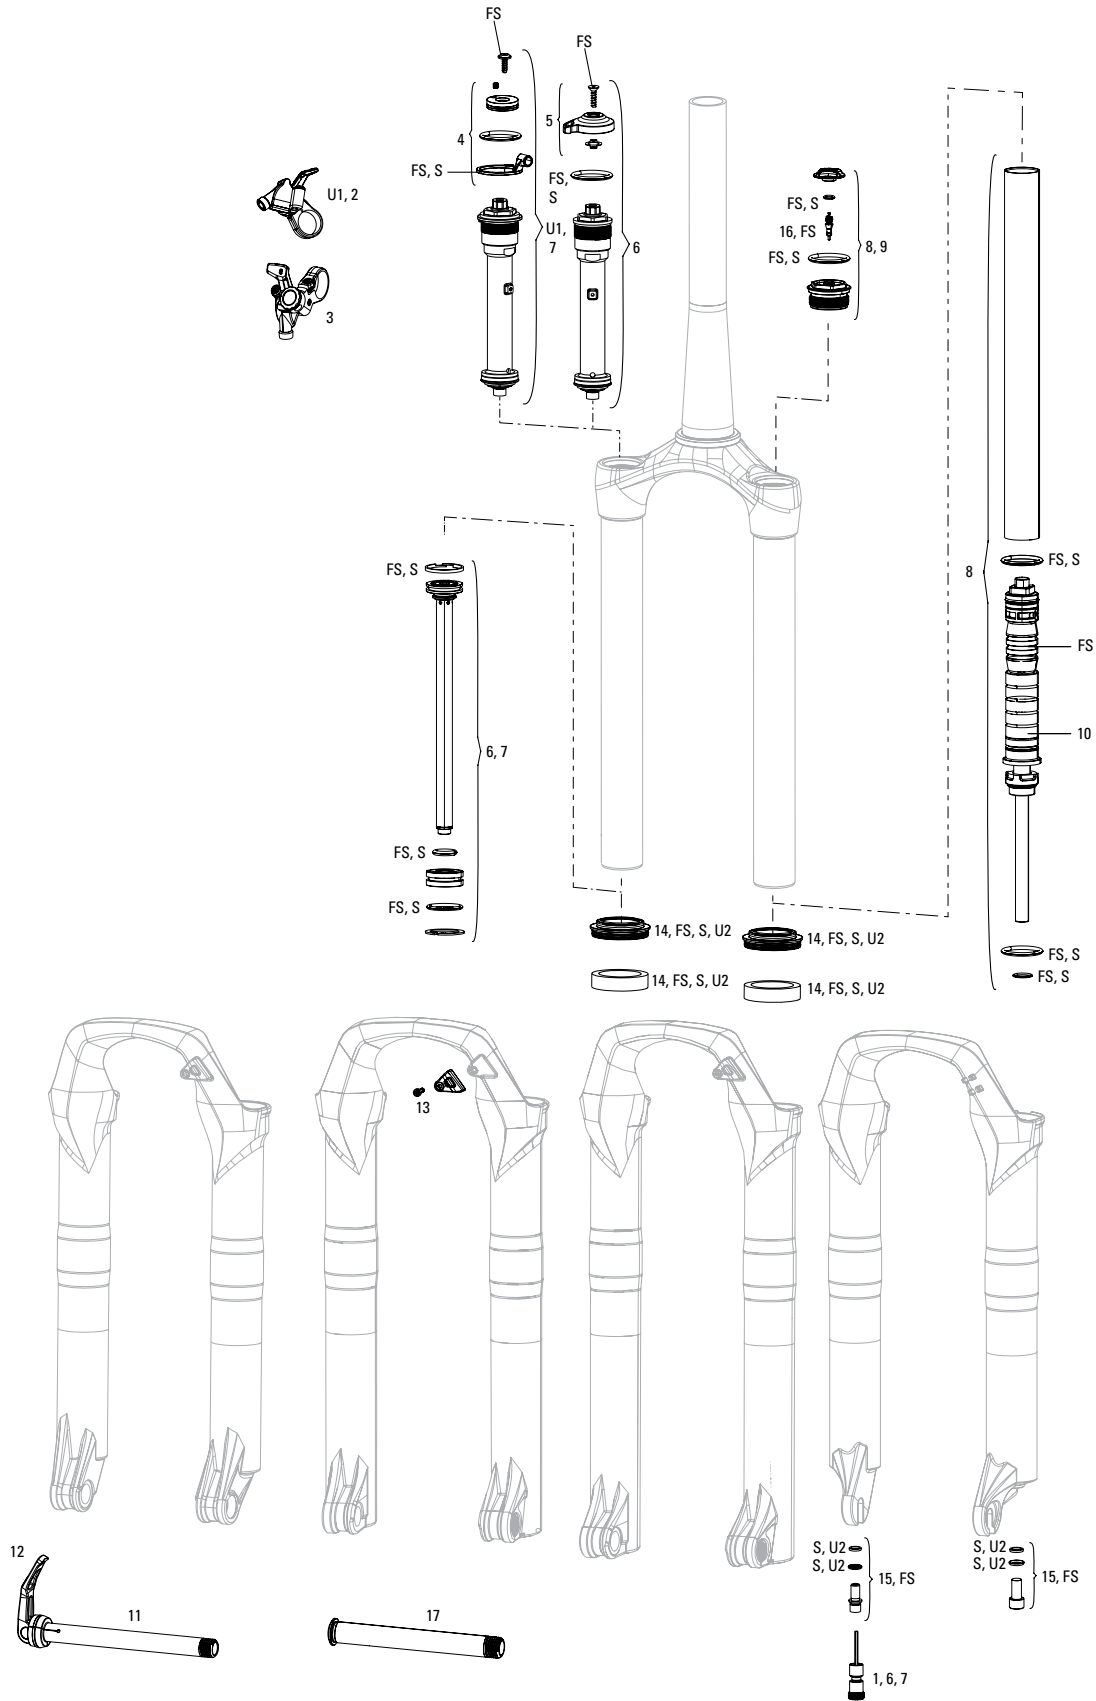

SEKTOR SILVER A1 (2014-2016)

Note:

1. Full service kits include replaceable o-rings, glide rings, retaining rings, crush washers, crush washer retainers and shaft bolts/nuts. All air service kits include replacement schrader valve cores. Not all service parts are pictured. All basic service kits include the following replaceable wear items: o-rings, glide rings, dust seals, and foam rings.
2. Convert from Crown Adjust to Remote Adjust: Remote compression damper requires remote compression adjuster spool, and remote lever assembly.
3. Sektor Silver requires PopLoc or PopLoc Adjust remote; 17mm cable pull.