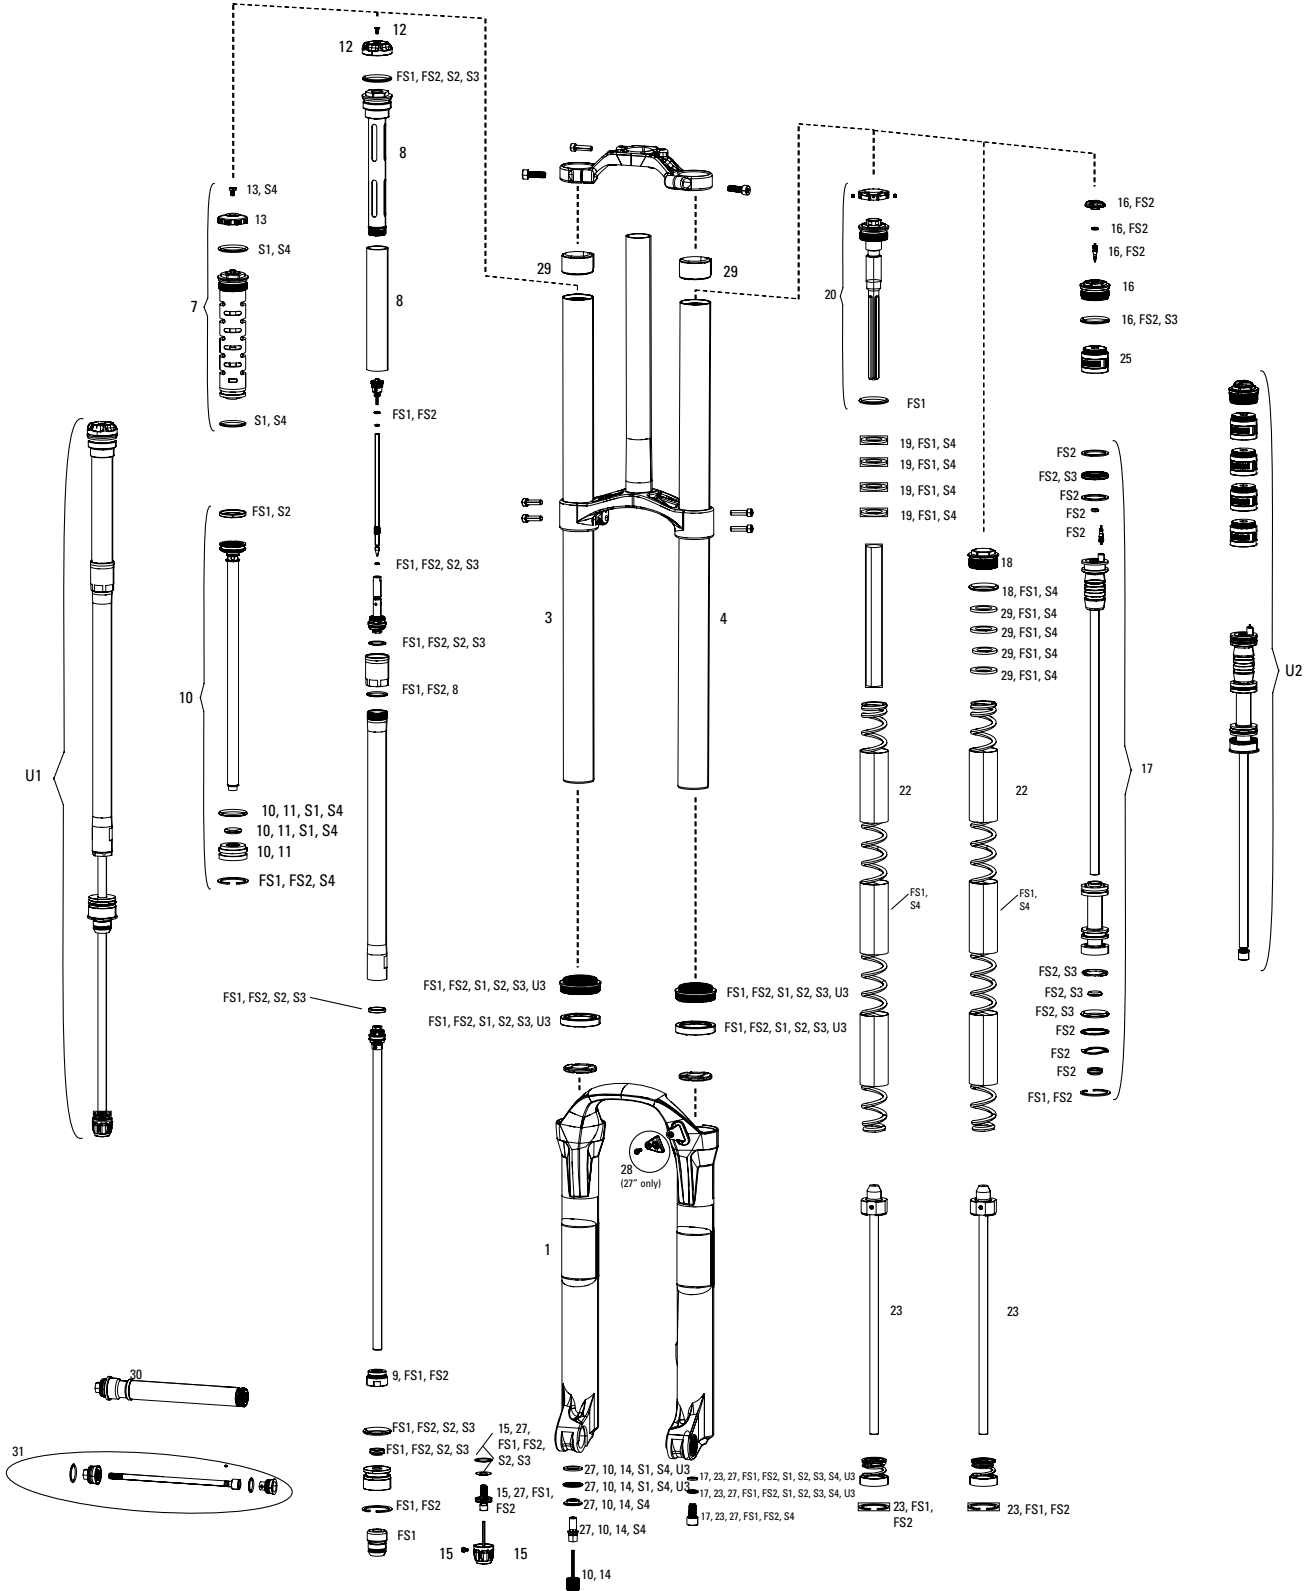

BOXXER 35mm B1-B2 (2015-2018)

Note:

1. Full service kits include replaceable o-rings, glide rings, retaining rings, crush washers, crush washer retainers and shaft bolts/nuts. All air service kits include replacement schrader valve cores.
2. BoXXer 26" forks have a 160 post mount brake and 27.5" forks have a 200mm post mount brake.
3. For Bottomless Token options, please see the respective page listed in the index.
4. A complete decal and maxle overview can be found in back of the catalog.