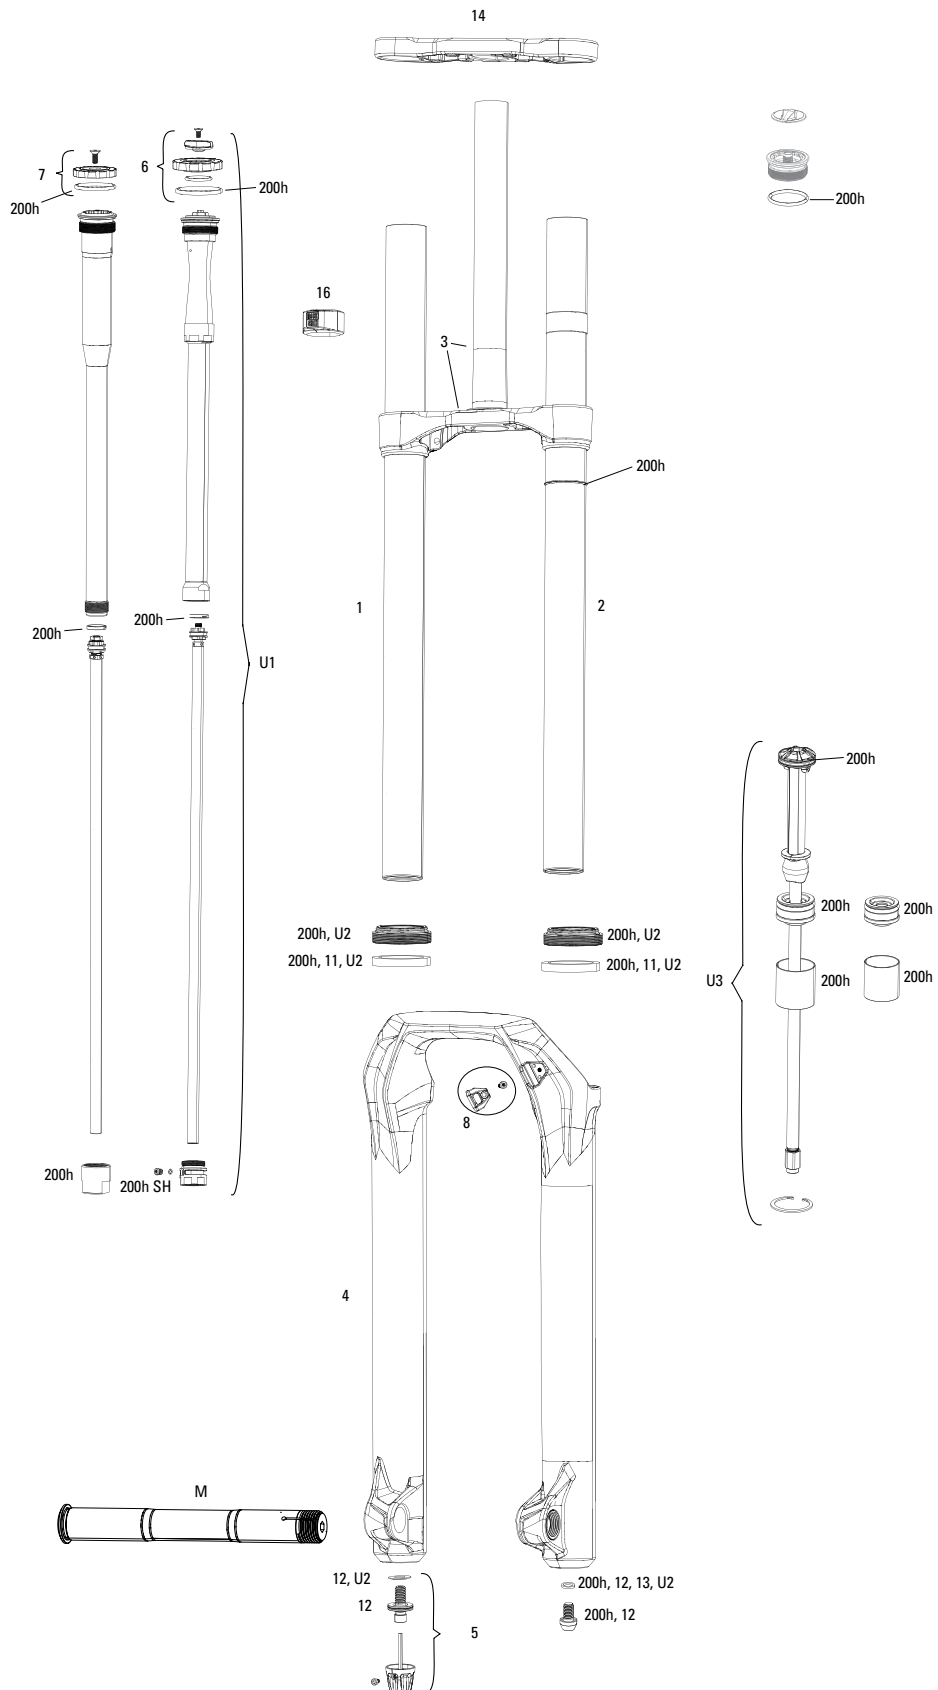

Note:
1. To change offset purchase upper and lower crown together (matching offset)
2. BoXXer C1 forks have a 200mm post mount brake.

BOXXER C1 (2019)

UPGRADES

U1	00.4020.171.000	DAMPER UPGRADE KIT - CHARGER2.1 RC2 CROWN HIGH SPEED, LOW SPEED COMPRESSION (INCLUDES COMPLETE RIGHT SIDE INTERNALS) - BOXXER 27.5/29" C1+ (2019+)
U2	00.4318.045.004	FORK DUST WIPER UPGRADE KIT - 35MM BLACK FLANGELESS ULTRA-LOW FRICTION SKF SEALS (INCLUDES DUST WIPERS, 4MM & 6MM FOAM RINGS-PIKE/LYRIK B1/YARI/REVELATION/BOXXER/DO MAIN/35/SID35MM)
U3	00.4019.933.000	AIR SPRING KIT - DEBONAIR 200MM (INCLUDES DEBONAIR ASSEMBLY, SEALHEAD) - BOXXER C1+ (2019+)
U3	00.4019.933.001	AIR SPRING KIT - DEBONAIR 190MM (INCLUDES DEBONAIR ASSEMBLY, SEALHEAD) - BOXXER C1+ (2019+)
U3	00.4019.933.002	AIR SPRING KIT - DEBONAIR 180MM (INCLUDES DEBONAIR ASSEMBLY, SEALHEAD) - BOXXER C1+ (2019+)

SERVICE

200h	00.4318.025.030	200 HOUR/1 YEAR SERVICE KIT (INCLUDES DUST SEALS, FOAM RINGS, O-RING SEALS, DAMPER SEALHEAD, AIR SPRING SEALHEAD) - BOXXER RC2 C1 (2019)
200h	00.4318.025.040	200 HOUR/1 YEAR SERVICE KIT (INCLUDES DUST SEALS, FOAM RINGS, O-RING SEALS, DAMPER SEALHEAD, AIR SPRING SEALHEAD) - BOXXER RC C1 (2019)

UPPERS

1	11.4018.093.000	FORK CSU UPPER TUBE - TAPER WALL, RIGHT, BLACK - BOXXER C1 (2019+)
2	11.4018.093.001	FORK CSU UPPER TUBE - TAPER WALL, LEFT, BLACK - BOXXER C1 (2019+)
3	11.4018.094.000	FORK CSU LOWER CROWN/STEERER ASSEMBLY GREY 35MM - 100S (27.5, 46 OFFSET)(29, 56 OFFSET) - BOXXER C1+ (2019+)
3	11.4018.094.001	FORK CSU LOWER CROWN/STEERER ASSEMBLY GREY 35MM - 00S (27.5, 36 OFFSET)(29, 46 OFFSET) - BOXXER C1+ (2019+)
14	11.4018.099.000	FORK CSU UPPER CROWN - 35MM, SHORT GREY- 100S (27.5, 46 OFFSET)(29, 56 OFFSET) - BOXXER C1+ (2019+)
14	11.4018.099.001	FORK CSU UPPER CROWN - 35MM, TALL GREY - 100S (27.5, 46 OFFSET)(29, 56 OFFSET) - BOXXER C1+ (2019+)
14	11.4018.099.002	FORK CSU UPPER CROWN - 35MM, SHORT GREY- 0 OS (27.5, 36 OFFSET)(29, 46 OFFSET) - BOXXER C1+ (2019+)
14	11.4018.099.003	FORK CSU UPPER CROWN - 35MM, TALL GREY - 0 OS (27.5, 36 OFFSET)(29, 46 OFFSET) - BOXXER C1+ (2019+)
15	11.4018.083.000	FORK SPRING AIR TOP CAP - 35MM (.5MM THREAD PITCH) BOOST™ 15X110 (INCLUDES SPLINED TOP CAP & VALVE COVER) - LYRIK A1+/YARI A1+/PIKE B1+/REVELATION A1+(35MM)/BOXXER 35MM/ SID35MM
16	11.4015.361.000	FORK BUMPER STOP KIT - UPPER TUBE/FRAME (QTY 2) - DOMAIN DUAL CROWN/BOXXER 35MM

LOWERS

4	11.4018.091.000	FORK LOWER LEG - (WC DECALS INCLUDED) 27 20X110 BOOST™ RED - BOXXER C1 2019+
4	11.4018.091.001	FORK LOWER LEG - (WC DECALS INCLUDED) 29 20X110 BOOST™ RED - BOXXER C1 2019+
4	11.4018.091.008	FORK LOWER LEG - (FOIL DECALS INCLUDED) 27 20X110 BOOST™ GLOSS BLACK - BOXXER C1-C2 (2019+)
4	11.4018.095.001	FORK LOWER LEG - (DECALS NOT INCLUDED) 27 20X110 BOOST™ DIFFUSION BLACK - BOXXER C1+ (2019+)
4	11.4018.091.009	FORK LOWER LEG - (FOIL DECALS INCLUDED) 29 20X110 BOOST™ GLOSS BLACK - BOXXER C1-C2 (2019+)
4	11.4018.095.003	FORK LOWER LEG - (DECALS NOT INCLUDED) 29 20X110 BOOST™ DIFFUSION BLACK - BOXXER C1+ (2019+)
M	00.4318.027.000	AXLE MAXLE DH FRONT MTB 20X110, LENGTH 158MM, THREAD LENGTH 10MM, THREAD PITCH M20X1.50 - BOXXER C1 (2019+)

DAMPER