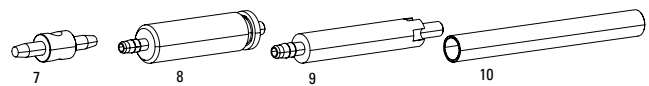

REVERB/REVERB STEALTH REMOTE A1-A2 (2011-2016)

Note:

1. A1 - Remote silver adjuster knob - compatible with A1 Reverb only (2011-2013)
2. A2 - Remote black adjuster knob - compatible with A2 & B1 Reverb only (2013-2016)
3. A1 - specific parts not compatible with A2
4. As of MY16, there is a new IFP for Reverb and Reverb Stealth that does not use the two backup rings. Current full service kits include the new IFP, which is retrofittable into any Reverb or Reverb Stealth
5. If Reverb is sinking into travel or experiencing bypass, please use new IFP tube and inner seal head.