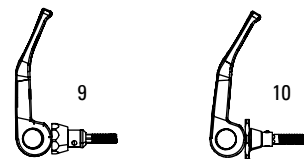

MAXLE

FRONT

REAR