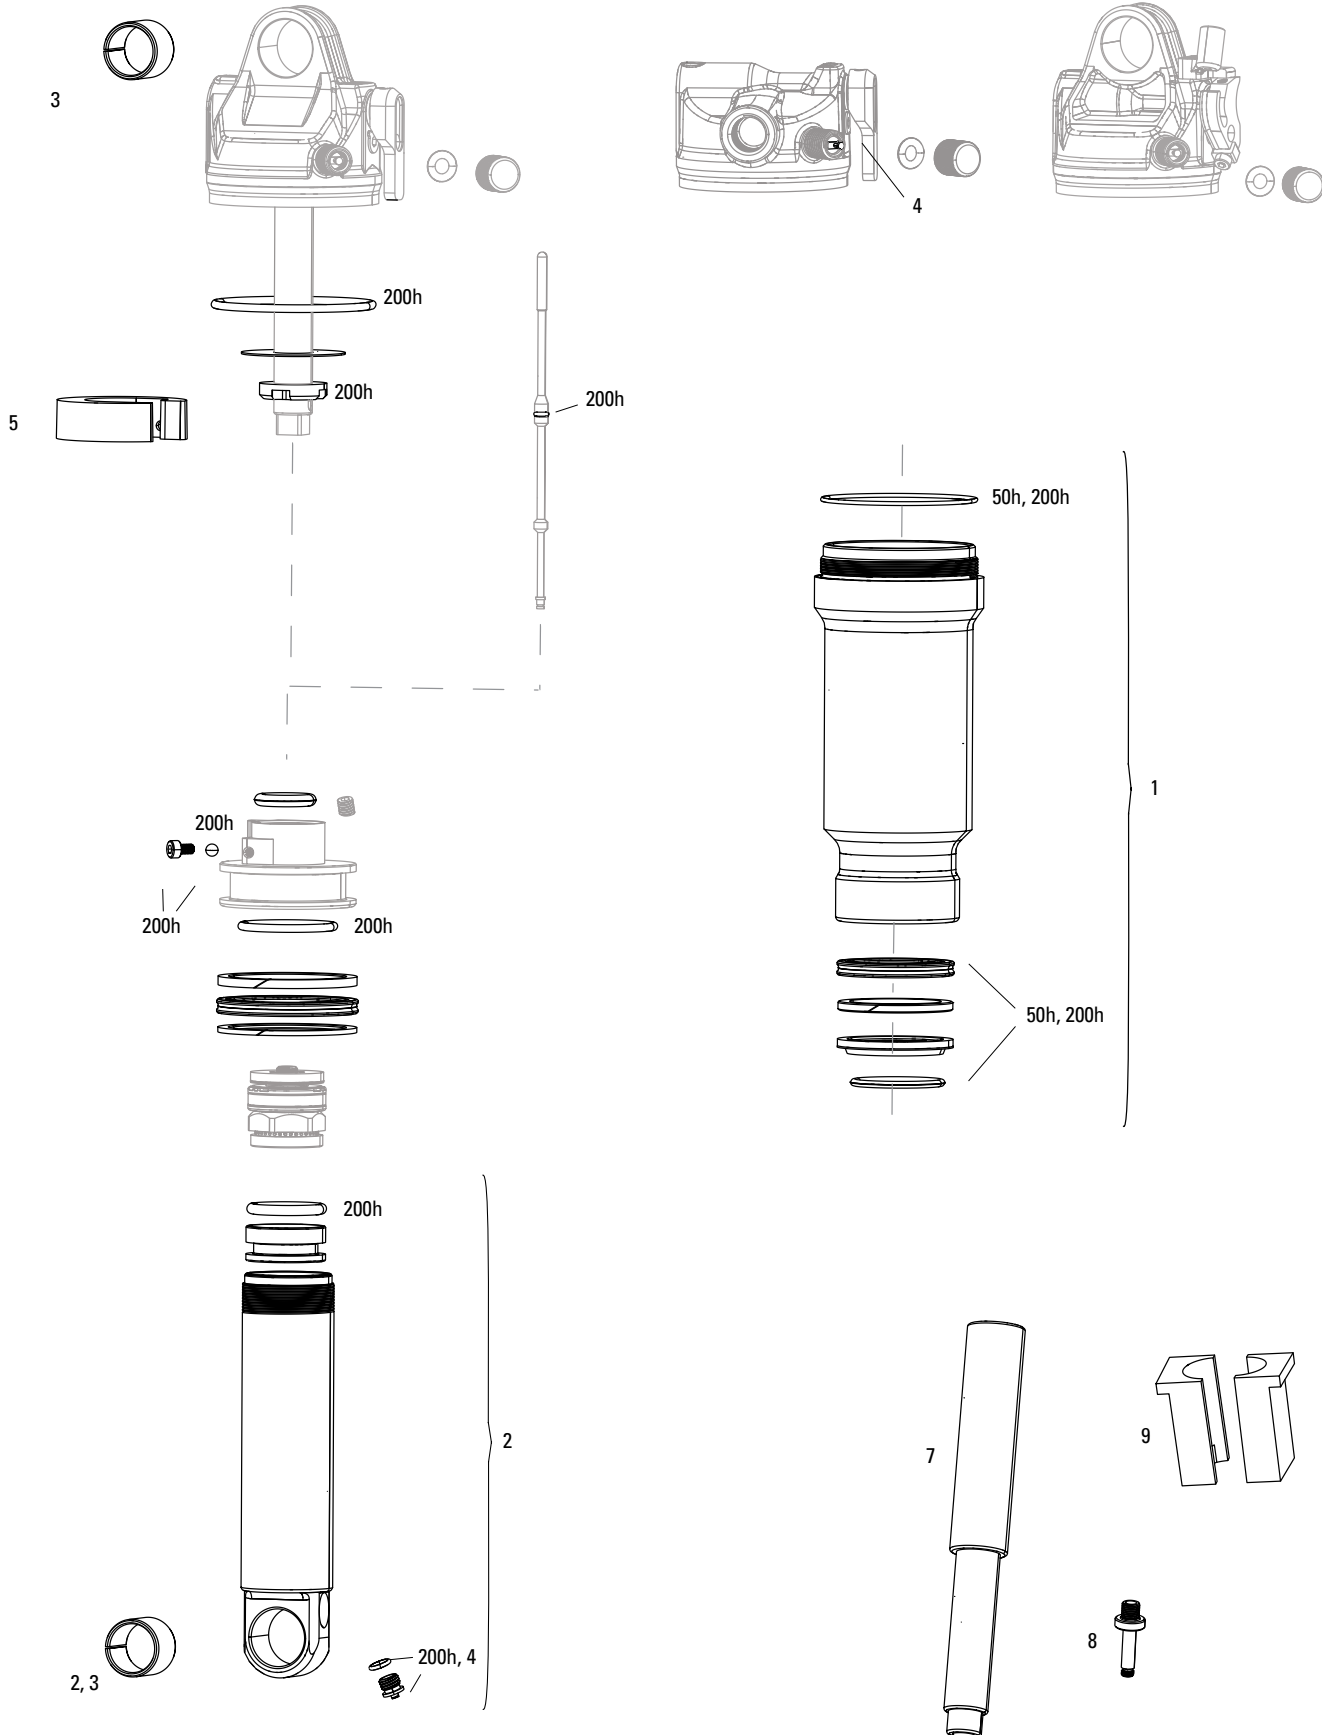

Standard RL

Trunion RL

No Bushing Remote

SIDLUXE A1 (2021)