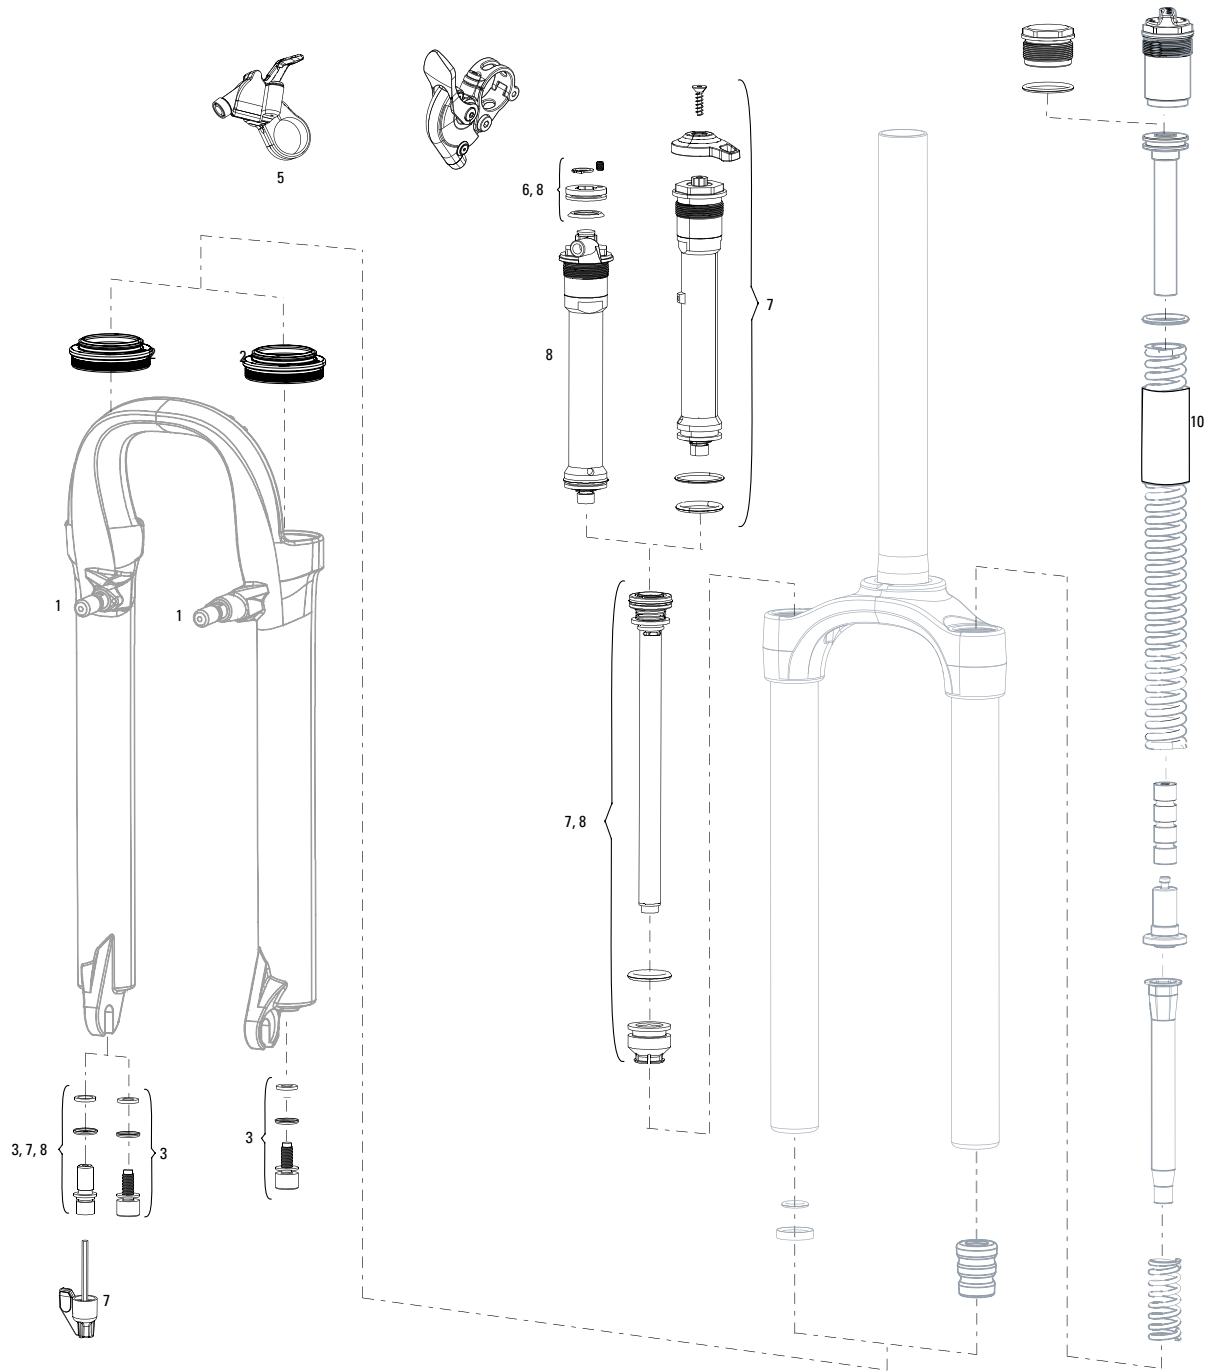

Note:

1. All lower legs include bushings, foam rings and dust seals installed.
2. Decal page can be found in back of the catalog.

XC28/DART (2013-2015)

SERVICE	
1	11.4015.038.000 FORK LOWER LEG BRAKE POST KIT - (INCLUDES 2 POSTS & WASHERS) - DART/XC28
2	11.4307.250.000 FORK DUST WIPER KIT - 28MM GREY (INCLUDES FLANGED DUST WIPERS & 9MM FOAM RINGS) - JUDY PILOT/SID
3	11.4310.465.000 FORK SHAFT FASTENER KIT - (INCLUDES SHAFT BOLTS & CRUSH WASHERS)
5	11.4308.848.000 REMOTE - POPLOC LEFT 17MM CABLE PULL - RL (PRE-2013) & ALL TK DAMPERS, (NOT COMPATIBLE WITH 2013+ MOCO)
5	11.4309.207.000 REMOTE - POPLOC RIGHT 17MM CABLE PULL - RL (PRE-2013) & ALL TK DAMPERS
ns	11.4308.849.000 REMOTE - POPLOC LEFT ADJUSTABLE 17MM CABLE PULL (NOT COMPATIBLE WITH 2013+ MOCO RL) - RL (PRE-2013) & TK DAMPERS
ns	11.4309.208.000 REMOTE - POPLOC RIGHT ADJUSTABLE 17MM CABLE PULL (NOT COMPATIBLE WITH 2013+ MOCO RL) - RL (PRE-2013) & TK DAMPERS
6	11.4018.011.000 FORK COMPRESSION DAMPER KNOB KIT - REMOTE 17MM(POPLOC, PRE-2013 PUSHLOC) - XC28 2013-2015
7	11.4018.009.000 FORK DAMPER ASSEMBLY - CROWN TURNKEY 29 80-100MM (INCLUDES RIGHT SIDE INTERNALS) - XC28
8	11.4018.009.001 FORK DAMPER ASSEMBLY - REMOTE 17MM (POPLOC, PRE-2013 PUSHLOC) TURNKEY 29 80-100MM (INCLUDES RIGHT SIDE INTERNALS) - XC28
7	11.4018.009.002 FORK DAMPER ASSEMBLY - CROWN TURNKEY 26 80-120MM (INCLUDES RIGHT SIDE INTERNALS) - XC28
8	11.4018.009.003 FORK DAMPER ASSEMBLY - REMOTE 17MM (POPLOC, PRE-2013 PUSHLOC) TURNKEY 26 80-120MM (INCLUDES RIGHT SIDE INTERNALS) - XC28
10	11.4309.336.000 FORK SPRING COIL ISOLATOR KIT - (INCLUDES 3 HEAT-SHRINK COIL TUBES) REDUCES NOISE AND CHATTER
ns	11.4015.210.000 FORK SERVICE KIT - DART
ns	11.4315.021.020 ROCKSHOX SUSPENSION OIL, 5WT, 120ML BOTTLE - FORK DAMPER
ns	11.4015.354.010 ROCKSHOX SUSPENSION OIL, 5WT, 1 LITER BOTTLE - FORK DAMPER
ns	11.4315.021.040 ROCKSHOX SUSPENSION OIL, 15WT, 120ML BOTTLE - LOWER LEGS
ns	11.4015.354.030 ROCKSHOX SUSPENSION OIL, 15WT, 1 LITER BOTTLE - LOWER LEGS
ns	00.4318.008.000 GREASE SRAM BUTTER 20ML SYRINGE, FRICTION REDUCING GREASE BY SLICKOLEUM - DOUBLE TIME HUB PAWLS, FORKS & REVERB SERVICE
ns	00.4318.008.001 GREASE SRAM BUTTER 10Z CONTAINER, FRICTION REDUCING GREASE BY SLICKOLEUM - DOUBLE TIME HUB PAWLS, FORKS & REVERB SERVICE