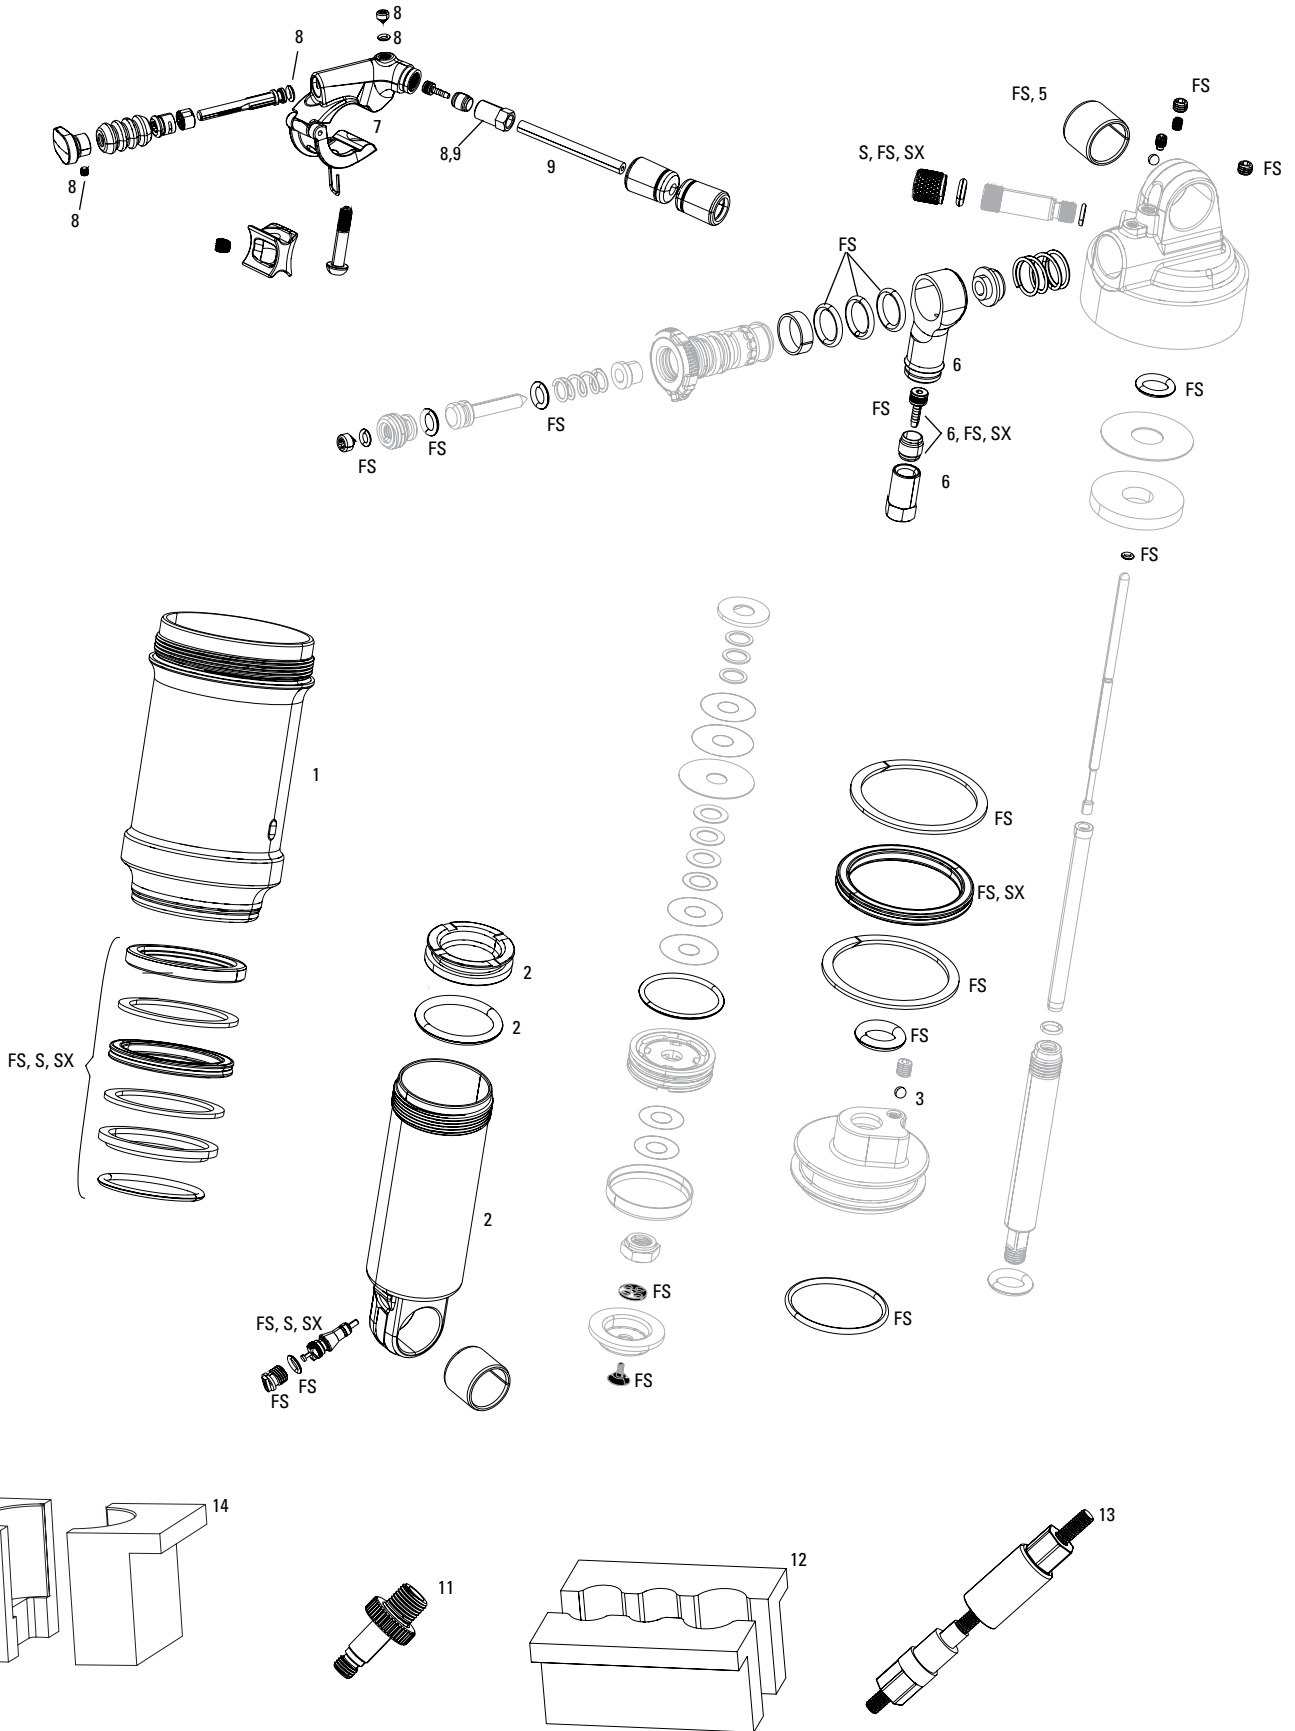

UPGRADES	
ns	00.4018.783.004 AIR CAN UPGRADE KIT - DEBONAIR 165X38 (INCLUDES AIR CAN, VOLUME SPACERS, SEALS & DECALS) - B1 & LATER (MONARCH 2014+/RT32013+)
ns	00.4018.783.005 AIR CAN UPGRADE KIT - DEBONAIR 184X44 (INCLUDES AIR CAN, VOLUME SPACERS, SEALS & DECALS) - B1 & LATER (MONARCH 2014+/RT32013+)
ns	00.4018.783.006 AIR CAN UPGRADE KIT - DEBONAIR 190/200X51 (INCLUDES AIR CAN, VOLUME SPACERS, SEALS & DECALS) - B1 & LATER (MONARCH 2014+/RT3 2013+)
ns	00.4018.783.007 AIR CAN UPGRADE KIT - DEBONAIR 200X57 (INCLUDES AIR CAN, VOLUME SPACERS, SEALS & DECALS) - B1 & LATER (MONARCH 2014+/RT32013+)
ns	00.4018.783.008 AIR CAN UPGRADE KIT - DEBONAIR 216X63 (INCLUDES AIR CAN, VOLUME SPACERS, SEALS & DECALS) - B1 & LATER (MONARCH 2014+/RT32013+)
SERVICE	
FS	11.4118.038.001 REAR SHOCK SERVICE KIT - FULL SERVICE MONARCH XX B1 (2014-2019)
S	00.4315.032.380 AM REAR SHOCK AIR CAN SERVICE KIT, BASIC - (INCLUDES SEAL GREASE/OIL) - MONARCH B1 (PLUS,XX,RL) C1 (R,RT3) D1 (2014+)
S	00.4315.032.390 AM REAR SHOCK AIR CAN SERVICE KIT, BASIC - (INCLUDES SEAL GREASE/OIL) - MONARCH HIGH VOLUME B1 (PLUS,XX,RL) C1 (R,RT3) (2014+)
S	00.4315.032.540 AM REAR SHOCK AIR CAN SERVICE KIT, BASIC - (INCLUDES SEAL GREASE/OIL) - MONARCH DEBONAIR (2014+)
AIR CAN	
ns	11.4118.001.001 REAR SHOCK SPARE PARTS AIR CAN WITH AUTOSAG BLACK MONARCH 197X48 2014
1	11.4118.033.008 REAR SHOCK AIR CAN ASSEMBLY - 152X31 (INCLUDES SEALS, 15W50 & DYNAMIC SEAL GREASE) - MONARCH B1 (PLUS, RL, XX), C1(R,RT,RT3) D1(RT3)
1	11.4118.033.009 REAR SHOCK AIR CAN ASSEMBLY - 165X38 (INCLUDES SEALS, 15W50 & DYNAMIC SEAL GREASE) - MONARCH B1 (PLUS, RL, XX), C1(R,RT,RT3) D1(RT3)
1	11.4118.033.010 REAR SHOCK AIR CAN ASSEMBLY - 184X44 (INCLUDES SEALS, 15W50 & DYNAMIC SEAL GREASE) - MONARCH B1 (PLUS, RL, XX), C1(R,RT,RT3) D1(RT3)
1	11.4118.033.011 REAR SHOCK AIR CAN ASSEMBLY - 190X51/200X51 (INCLUDES SEALS, 15W50 & DYNAMIC SEAL GREASE) - MONARCH B1 (PLUS, RL, XX), C1(R,RT,RT3) D1(RT3)
1	11.4118.033.012 REAR SHOCK AIR CAN ASSEMBLY - 200X57 (INCLUDES SEALS, 15W50 & DYNAMIC SEAL GREASE) - MONARCH B1 (PLUS, RL, XX), C1(R,RT,RT3) D1(RT3)
1	11.4118.033.013 REAR SHOCK AIR CAN ASSEMBLY - 216X63 (INCLUDES SEALS, 15W50 & DYNAMIC SEAL GREASE) - MONARCH B1 (PLUS, RL, XX), C1(R,RT,RT3) D1(RT3)
2	11.4118.033.014 REAR SHOCK AIR CAN ASSEMBLY - HIGH VOLUME 165X38 (INCLUDES SEALS, 15W50 & DYNAMIC SEAL GREASE) - MONARCH B1(PLUS, RL, XX), C1(R,RT,RT3)
2	11.4118.033.015 REAR SHOCK AIR CAN ASSEMBLY - HIGH VOLUME 190X51/200X51 (INCLUDES SEALS, 15W50 & DYNAMIC SEAL GREASE) - MONARCH B1(PLUS, RL, XX), C1(R,RT,RT3)
2	11.4118.033.016 REAR SHOCK AIR CAN ASSEMBLY - HIGH VOLUME 200X57 (INCLUDES SEALS, 15W50 & DYNAMIC SEAL GREASE) - MONARCH B1(PLUS, RL, XX), C1(R,RT,RT3)
2	11.4118.033.017 REAR SHOCK AIR CAN ASSEMBLY - HIGH VOLUME 216X63 (INCLUDES SEALS, 15W50 & DYNAMIC SEAL GREASE) - MONARCH B1(PLUS, RL, XX), C1(R,RT,RT3)
2	11.4118.033.028 REAR SHOCK AIR CAN ASSEMBLY - DEBONAIR 165X38 (INCLUDES DECALS, SEALS, 15W50 & DYNAMIC SEAL GREASE) - MONARCH B1(PLUS, RL, XX), C1(R,RT,RT3) D1(RT3)
2	11.4118.033.029 REAR SHOCK AIR CAN ASSEMBLY - DEBONAIR 184X44 (INCLUDES DECALS, SEALS, 15W50 & DYNAMIC SEAL GREASE) - MONARCH B1(PLUS, RL, XX), C1(R,RT,RT3) D1(RT3)
2	11.4118.033.030 REAR SHOCK AIR CAN ASSEMBLY - DEBONAIR 190X51/200X51 (INCLUDES DECALS, SEALS, 15W50 & DYNAMIC SEAL GREASE) - MONARCH B1(PLUS, RL, XX), C1(R,RT,RT3) D1(RT3)
2	11.4118.033.031 REAR SHOCK AIR CAN ASSEMBLY - DEBONAIR 200X57 (INCLUDES DECALS, SEALS, 15W50 & DYNAMIC SEAL GREASE) - MONARCH B1(PLUS, RL, XX), C1(R,RT,RT3) D1(RT3)
2	11.4118.033.032 REAR SHOCK AIR CAN ASSEMBLY - DEBONAIR 216X63 (INCLUDES DECALS, SEALS, 15W50 & DYNAMIC SEAL GREASE) - MONARCH B1(PLUS, RL, XX), C1(R,RT,RT3) D1(RT3)
DAMPER BODY	
3	11.4118.037.014 REAR SHOCK DAMPER BODY/IFP - FAST BLACK, 165X38 -MONARCH 2014+
3	11.4118.037.015 REAR SHOCK DAMPER BODY/IFP - FAST BLACK, 184X44 -MONARCH 2014+
3	11.4118.037.016 REAR SHOCK DAMPER BODY/IFP - FAST BLACK, 190X51 -MONARCH 2014+
3	11.4118.037.017 REAR SHOCK DAMPER BODY/IFP - FAST BLACK, 200X51 -MONARCH 2014+
3	11.4118.037.018 REAR SHOCK DAMPER BODY/IFP - FAST BLACK, 200X57 -MONARCH 2014+
3	11.4118.037.020 REAR SHOCK DAMPER BODY/IFP - FAST BLACK, 216X63 -MONARCH 2014+
SPARES	
4	11.4118.001.001 REAR SHOCK REBOUND KNOB KIT - (INCLUDES LEVER, SEALS, SPRING, DETENT BALL & SCREWS) - MONARCH XX A1-B1
5	11.4115.132.010 REAR SHOCK NYLON BALL - BLEED PISTON SEALHEAD - MONARCH/MONARCH PLUS, QTY 20
6	11.4308.327.002 AIR VALVE KIT - SCHRADER CORE (QTY 2) - FORKS/SHOCKS/REVERB
ns	11.4115.124.010 REAR SHOCK AIR VALVE KIT - (INCLUDES VALVE BODY, VALVE, VALVE CAP) - MONARCH/MONARCH PLUS
7	11.4115.013.000 REAR SHOCK EYELET BUSHING KIT - 1/2"X1/2" (QTY 2)
8	11.4118.002.000 REAR SHOCK HOSE FITTING KIT - (INCLUDES BANJO, COMPRESSION FITTING & THREADED BARB) - MONARCH XX
9	11.4318.000.000 REMOTE - XLOC SPRINT LEFT BLACK (INCLUDES HOSE, BARB & COMPRESSION NUT) - MONARCH XX
9	11.4318.000.010 REMOTE - XLOC SPRINT RIGHT BLACK (INCLUDES HOSE, BARB & COMPRESSION NUT) - MONARCH XX
ns	11.4318.001.000 REMOTE SERVICE KIT - XLOC SPRINT - MONARCH XX
10	11.4315.013.070 REMOTE - XLOC FULL SPRINT LEFT GOLD ADJUSTER (INCLUDES HOSE/BANJO) - SID/REVELATION/MONARCH XX
10	11.4315.013.080 REMOTE - XLOC FULL SPRINT RIGHT GOLD ADJUSTER (INCLUDES HOSE/BANJO) - SID/REVELATION/MONARCH XX
ns	11.4318.006.010 REMOTE SERVICE KIT - XLOC FULL SPRINT (INCLUDES RATCHET WHEEL & O-RINGS) - MONARCH XX/SID/REVELATION
11	11.4318.005.000 REMOTE CONNECTAMAJIG COLLAR - BLACK - REVERB/XLOC FULL SPRINT

MONARCH XX A1-B1 (2012-2013)

Xloc remote lever assembled, includes hose