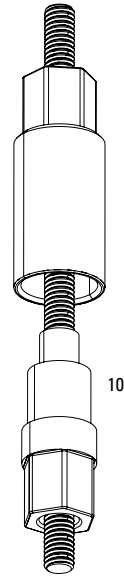

VIVID COIL B1-B3 (2014-2020)

Note:

1. Not all service parts may be visible in exploded views. Vivid Service Kit includes all o-rings, seals, glide rings, ball bearings, and detent springs.
2. Eyelet/Shaft/Sealhead assembly (item 1) does not include spring retainer.
3. Use '1/2"x1/2" Rear Shock Bushing/Mount Hardware Tool' to remove and install eyelet bushing and mounting hardware.