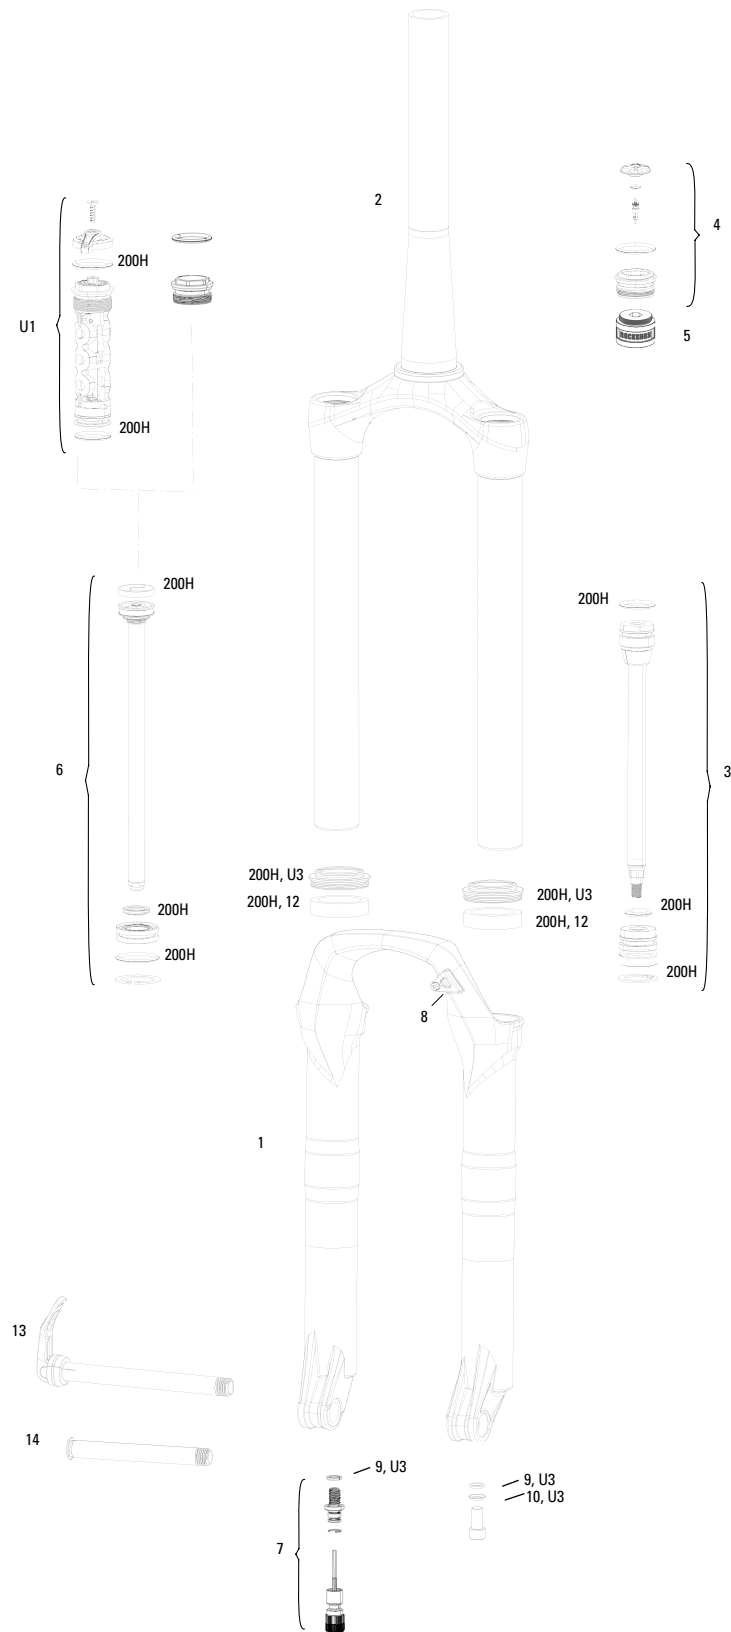

Note:

1. 200h/1 year service kits include replaceable rebound damper sealheads, o-rings, glide rings, crush washers, crush washer retainers and wiper seals.
2. Rebound damper and spring shaft kits include crush washers, crush washer retainers and shaft bolts, as well as upper tube retaining rings and rebound adjuster knob.