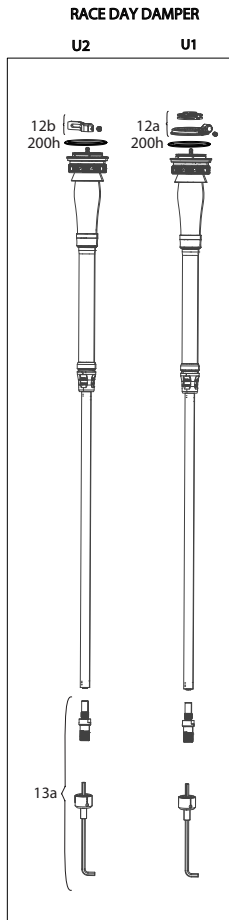

SID SL (32MM) SELECT/SELECT+/ULTIMATE C1 (2021)

Note:
1. Convert from Crown Adjust to Cable Remote Adjust: complete damper upgrade kit
2. Decal and Maxle pages can be found in back of the catalog.
3. 158mm boost Maxle not compatible with 32mm SID C1, use 15x100 Maxle. See parts page for compatible parts.