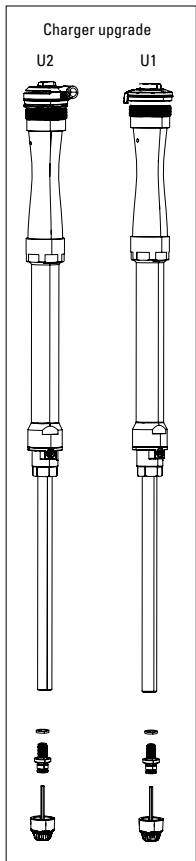

Note:

1. 200h service kits include replaceable o-rings, glide rings, retaining rings, crush washers, sealheads, lower leg seals and foam rings. See www.sram.com/service for more information.
2. For Travel Change and Bottomless Token options, see the respective pages in this catalog, listed in the Index.
3. Yari CSU's do not come with gradients printed on the stanchion tubes.
4. A complete decal and maxle overview can be found in back of the catalog.