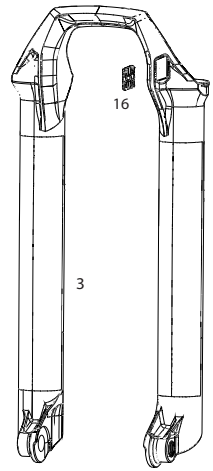

SID (35MM) SELECT/SELECT+/ULTIMATE C1 (2021)

Note:
1. Convert from Crown Adjust to Cable Remote Adjust: complete damper upgrade kit
2. Decal and Maxle pages can be found in back of the catalog.
3. 158mm boost Maxle not compatible with 35mm SID C1, use 15x100 Maxle. See parts page for compatible parts.