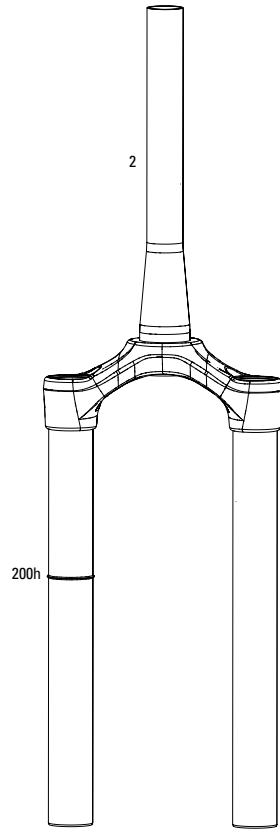

35 GOLD RL A1-A2 (2020-2021)

Note:
1. 200h service kits include replaceable o-rings, glide rings, retaining rings, crush washers, crush washer retainers and shaft bolts/nuts. All air service kits include replacement schrader valve cores.
2. EMTB (fender mount) lower leg and CSU are not cross-compatible with non-fender CSU and lower leg variants.
3. Convert from Crown Adjust to Remote Adjust: Remote compression damper, remote compression adjuster spool, cable clamp and remote lever assembly.
4. Decal and Maxle pages can be found in back of the catalog.