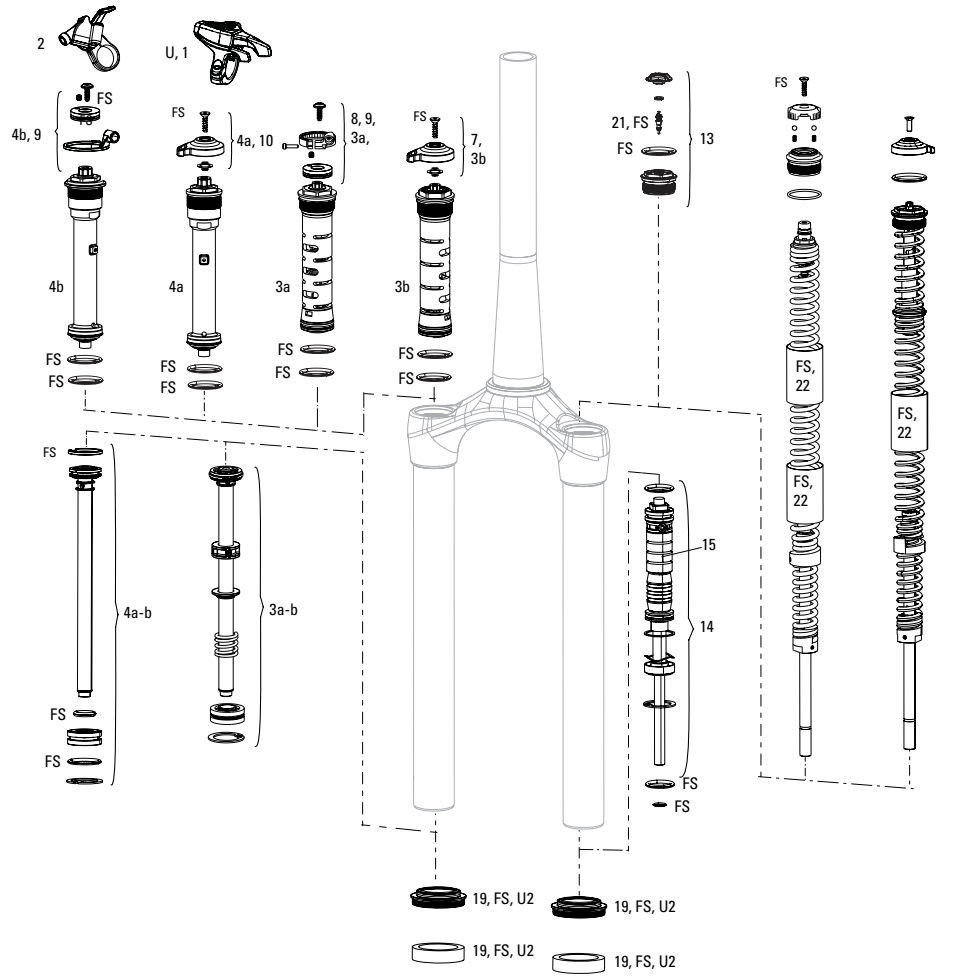

SEKTOR GOLD A1-B2 (2011-2017)

Note:

1. All basic service kits include the following replaceable wear items: o-rings, glide rings, dust seals, and foam rings.
2. Convert from Crown Adjust to Remote Adjust: Remote compression damper, remote compression adjuster spool, cable clamp and remote lever assembly.
3. Maximum Tire Diameter: 714mm Maximum Tire Width: 81mm
4. 32mm Boost lower legs use flangless wiper seals.
5. Decal pages can be found in back of the catalog.