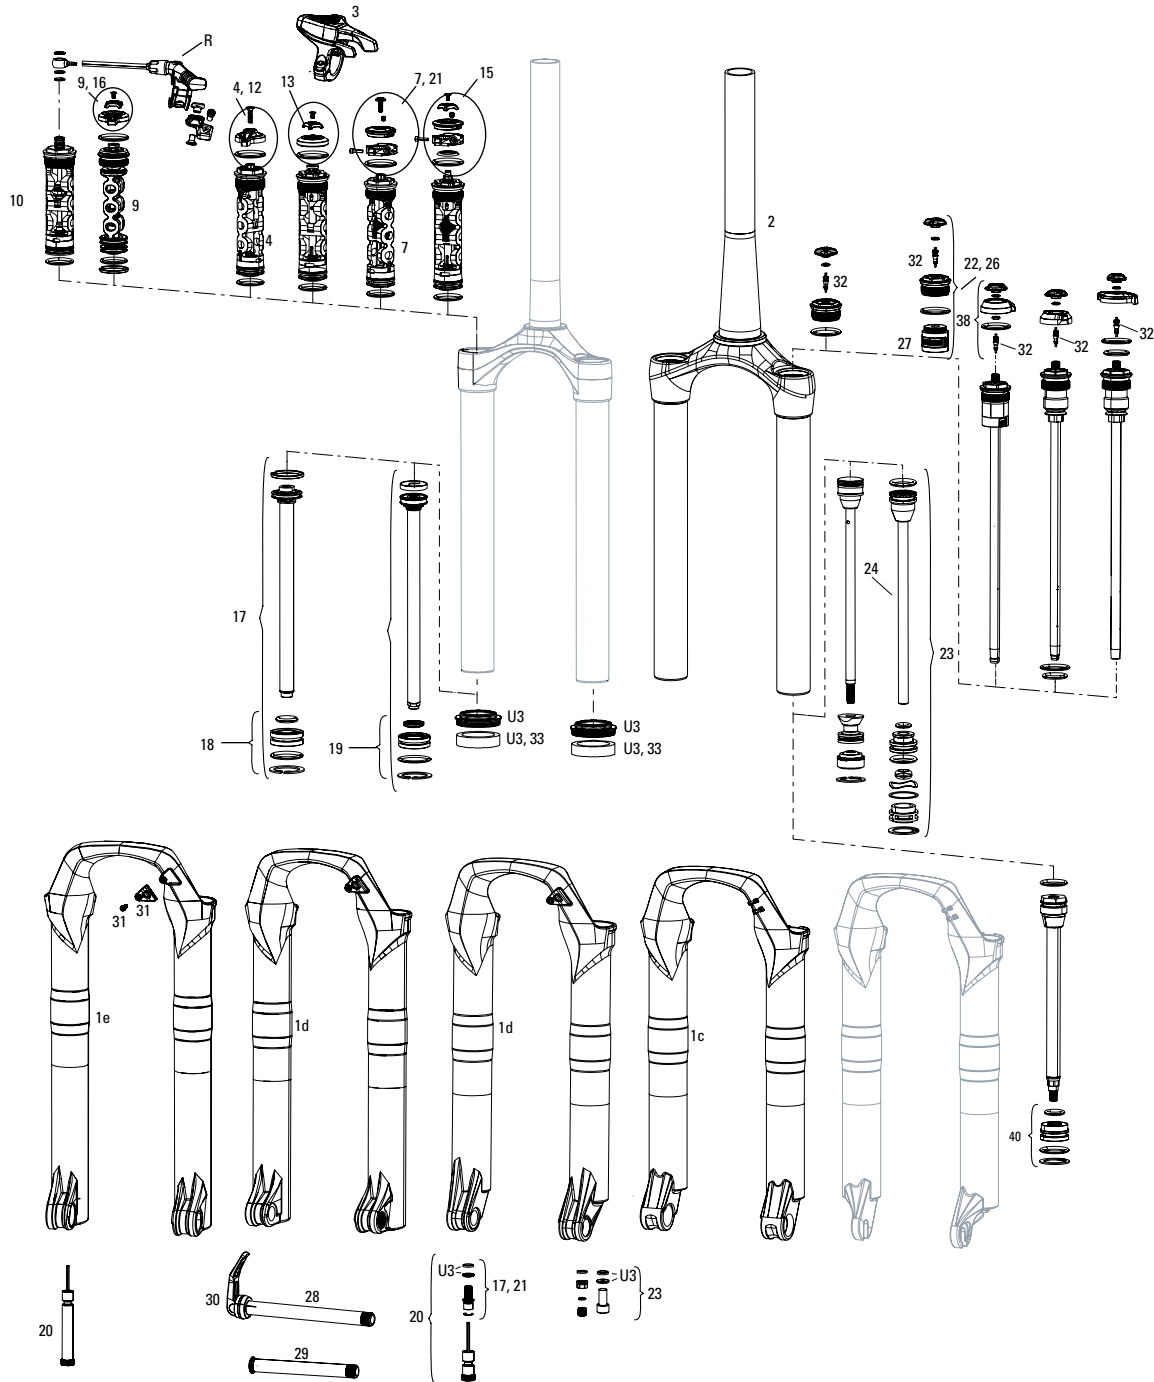

REVELATION 32mm A1-A7 (2010-2017)

Note:

1. **IMPORTANT** - 2010+ Revelation: 150mm air spring assembly NOT compatible with 2006-2009 Revelation forks.
1. Full service kits include replaceable rebound damper sealheads, o-rings, glide rings, retaining rings, crush washers, crush washer retainers and shaft bolts/nuts. All air service kits include replacement schrader valve cores. Not all service parts are pictured. All basic service kits include the following replaceable wear items: o-rings, glide rings, dust seals, and foam rings.
  2. Rebound damper and spring shaft kits include crush washers, crush washer retainers and shaft bolts, as well as upper tube retaining rings and rebound adjuster knob.
  3. Convert from Crown Adjust to Remote Adjust: Use upgrade kits.
  4. Solo Air internals require Solo Air CSU; Solo Air internals are not compatible with Dual Air CSU. Dual Air internals require Dual Air CSU; Dual Air internals are not compatible with Solo Air CSU.
  5. Revelation RCT3 A3 (2014+) compression damper must be used with Revelation A3 rebound damper (with Rapid Recovery valving). Revelation RCT3 A2 (2012-2013) compression damper is not compatible with Revelation RCT3 A3 compression damper.
  6. 2011-2012 XLoc remote uses 2.5wt suspension fluid. 2013+ XLoc remote uses Reverb hydraulic fluid. Use fluid indicated on fork top cap.