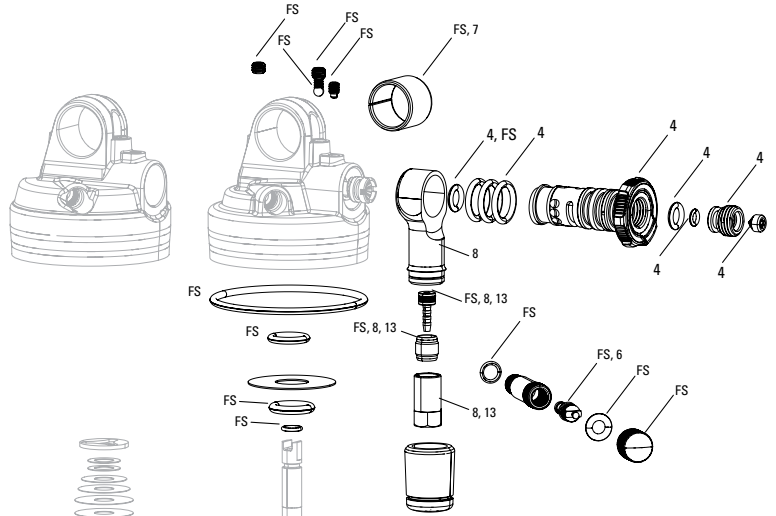

MONARCH XX B1-C2 (2014-2019)