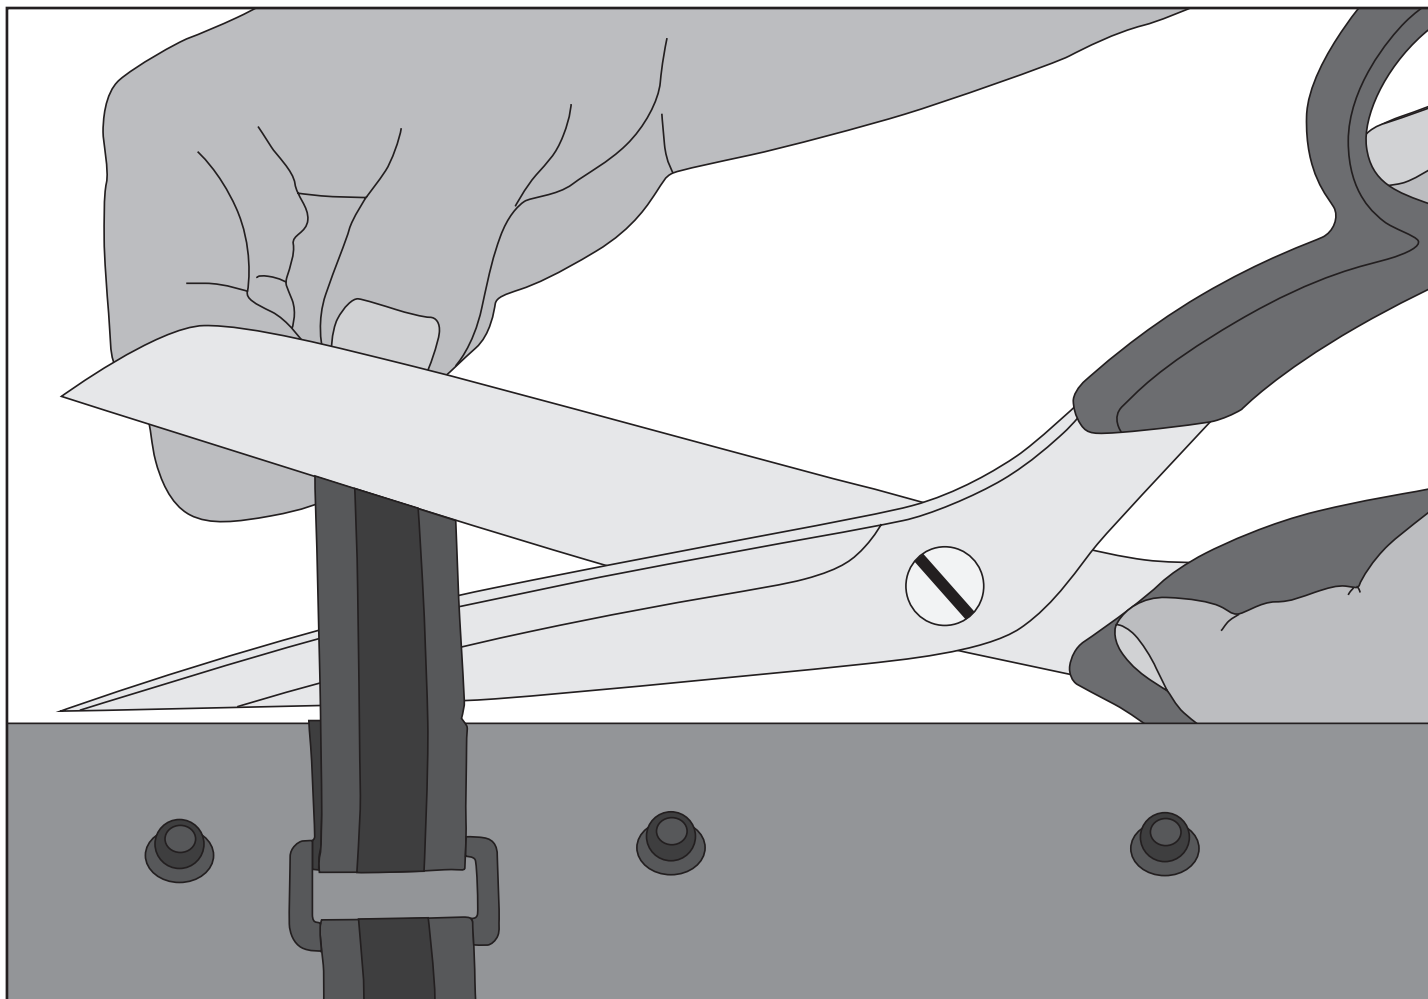

CUTTING VELCRO STRAPS

EN. FATBOARD SET

Front is mounted easily under the downtube by premium Velcro straps and the rear fits to the seat post in seconds with the proven toolfree SKS quick-release powerstrap attachment system. The two-hinge arm in the rear allows perfect adjustability to the geometry of your bike.