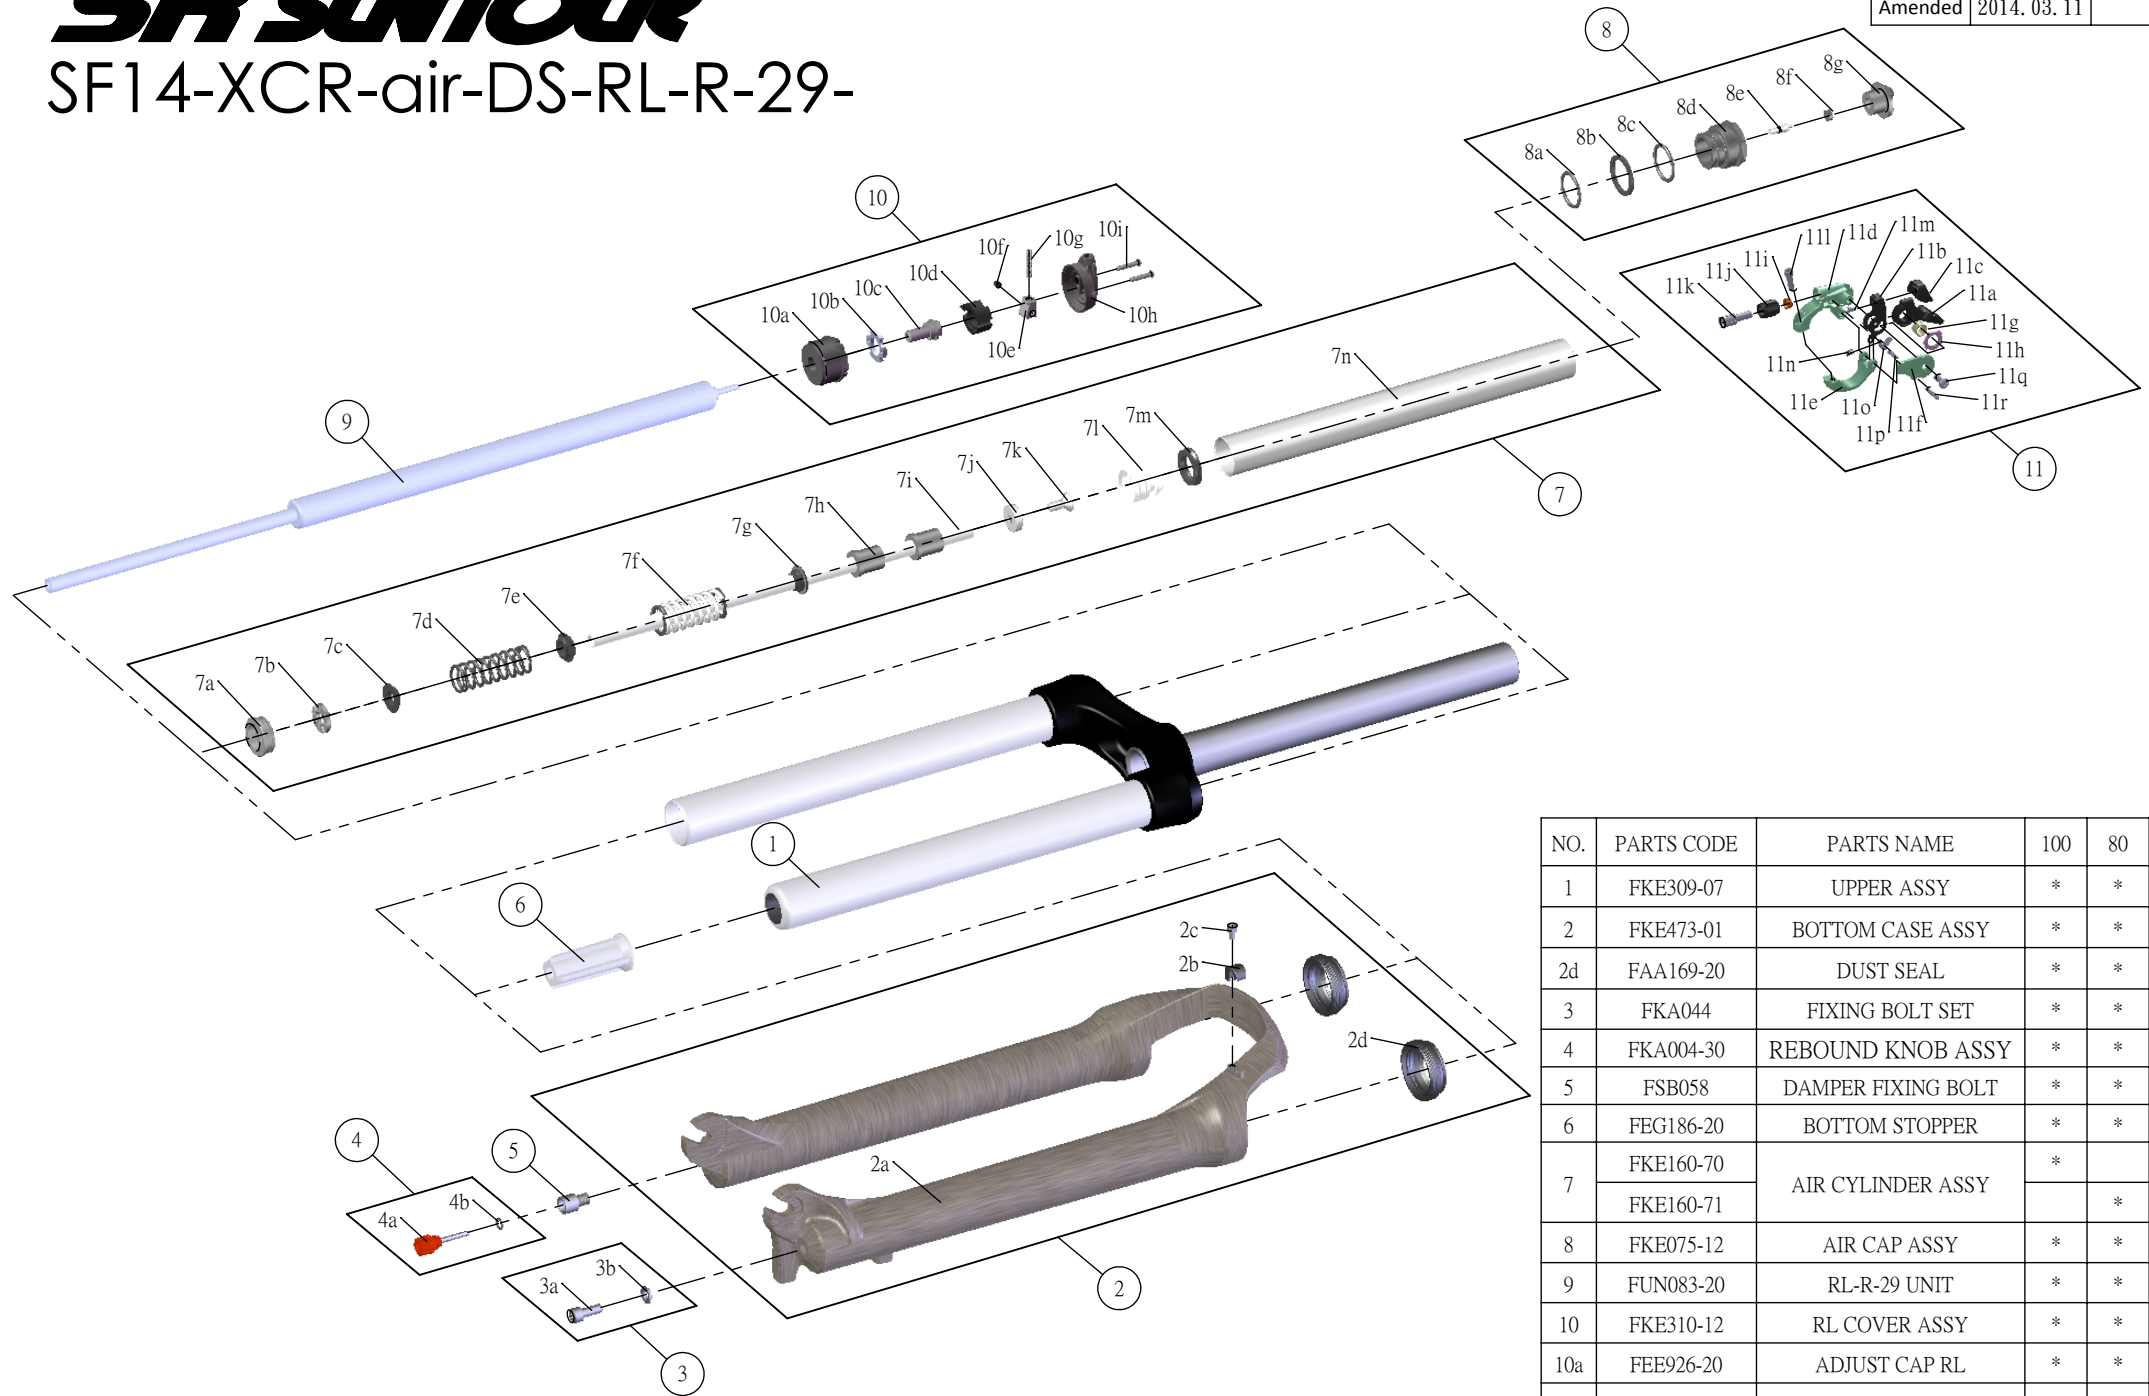

SUNTOUR

SF14-XCR-air-DS-RL-R-29-

Date	2013. 07. 02	Version	2
Amended	2014. 03. 11		

NO.	PARTS CODE	PARTS NAME	100	80	QT
1	FKE309-07	UPPER ASSY	*	*	1
2	FKE473-01	BOTTOM CASE ASSY	*	*	1
2d	FAA169-20	DUST SEAL	*	*	2
3	FKA044	FIXING BOLT SET	*	*	1
4	FKA004-30	REBOUND KNOB ASSY	*	*	1
5	FSB058	DAMPER FIXING BOLT	*	*	1
6	FEG186-20	BOTTOM STOPPER	*	*	1
7	FKE160-70	AIR CYLINDER ASSY	*		1
	FKE160-71			*	1
8	FKE075-12	AIR CAP ASSY	*	*	1
9	FUN083-20	RL-R-29 UNIT	*	*	1
10	FKE310-12	RL COVER ASSY	*	*	1
10a	FEE926-20	ADJUST CAP RL	*	*	1
10h	FEE939	RL COVER	*	*	1
△ 11	SL15SC-RLO	REMOTE LEVER ASSY	*	*	1