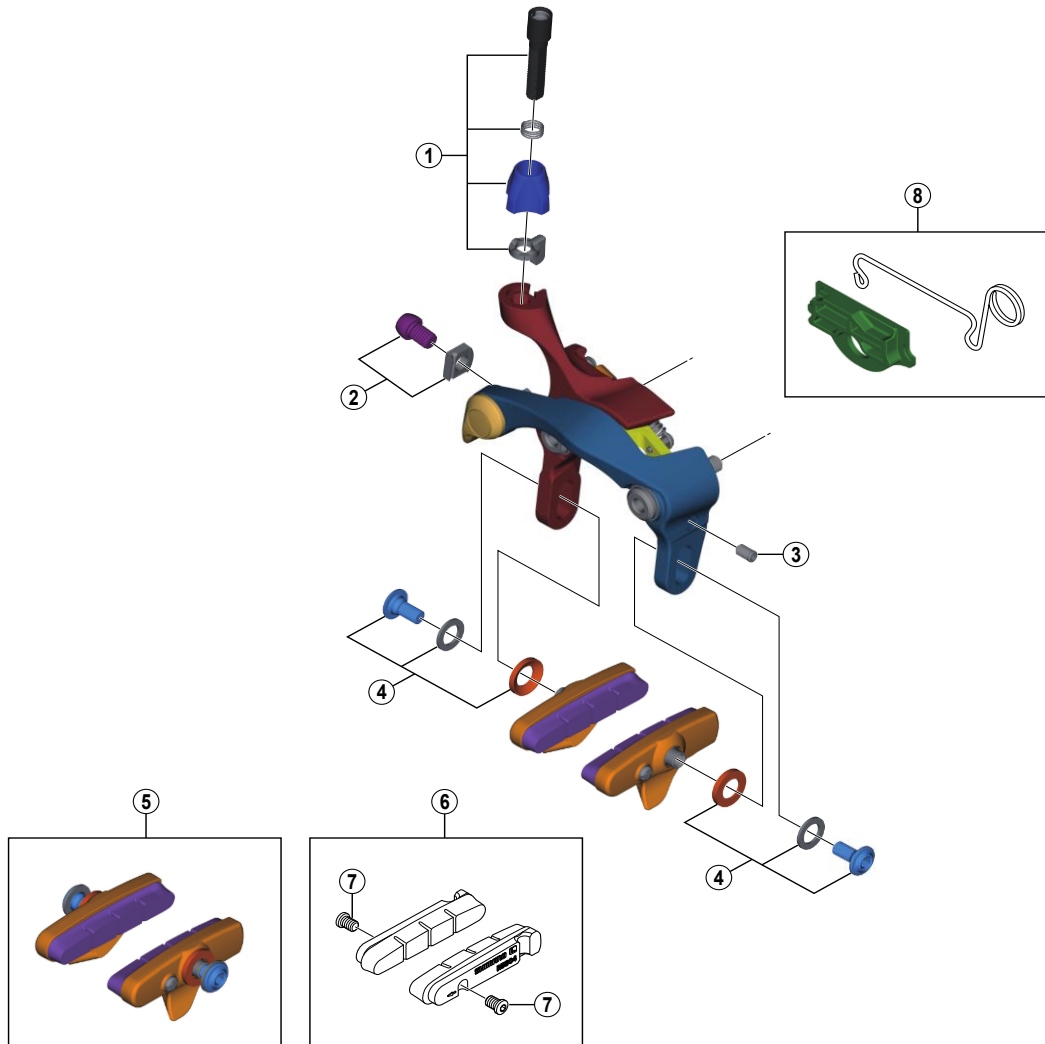

SHIMANO 105 Caliper Brake

BR-5810-F For Front

ITEM NO.	SHIMANO CODE NO.	DESCRIPTION	INTERCHANGEABILITY	
			BR-5710	BR-6810
1	Y8JC98020	Cable Adjusting Bolt Unit	A	
2	Y8BT98010	Cable Fixing Bolt (M6 x 9) & Plate	A	
3	Y8BW11100	Centering Adjustment Bolt	A	A
4	Y8G698090	Shoe Fixing Bolt Unit (M5 x 11.2)	A	A
5	Y8LJ98010	R55C4 Cartridge-Type Brake Shoe Set (Pair)	B	B
6	Y8L298060	R55C4 Cartridge-Type Brake Shoes & Fixing Bolts (Pair)	A	B
	Y8L298070	R55C4 Cartridge-Type Brake Shoes & Fixing Bolts (Pair) for Carbon Rim	A	B
	Y8L398030	R55C4-1 Cartridge-Type Brake Shoes (-1 mm thinner shoe) & Fixing Bolts (Pair) for Carbon Rim	A	B
7	Y8L227000	Fixing Bolt (M4 x 5.5)	A	B
8	Y8L398040	Assembly Jig	A	A

A: Same parts.
 B: Parts are usable, but differ in materials, appearance, finish, size, etc.
 Absence of mark indicates non-interchangeability.

Apr.-2014-3717
 © Shimano Inc. H

Specifications are subject to change without notice.

SHIMANO