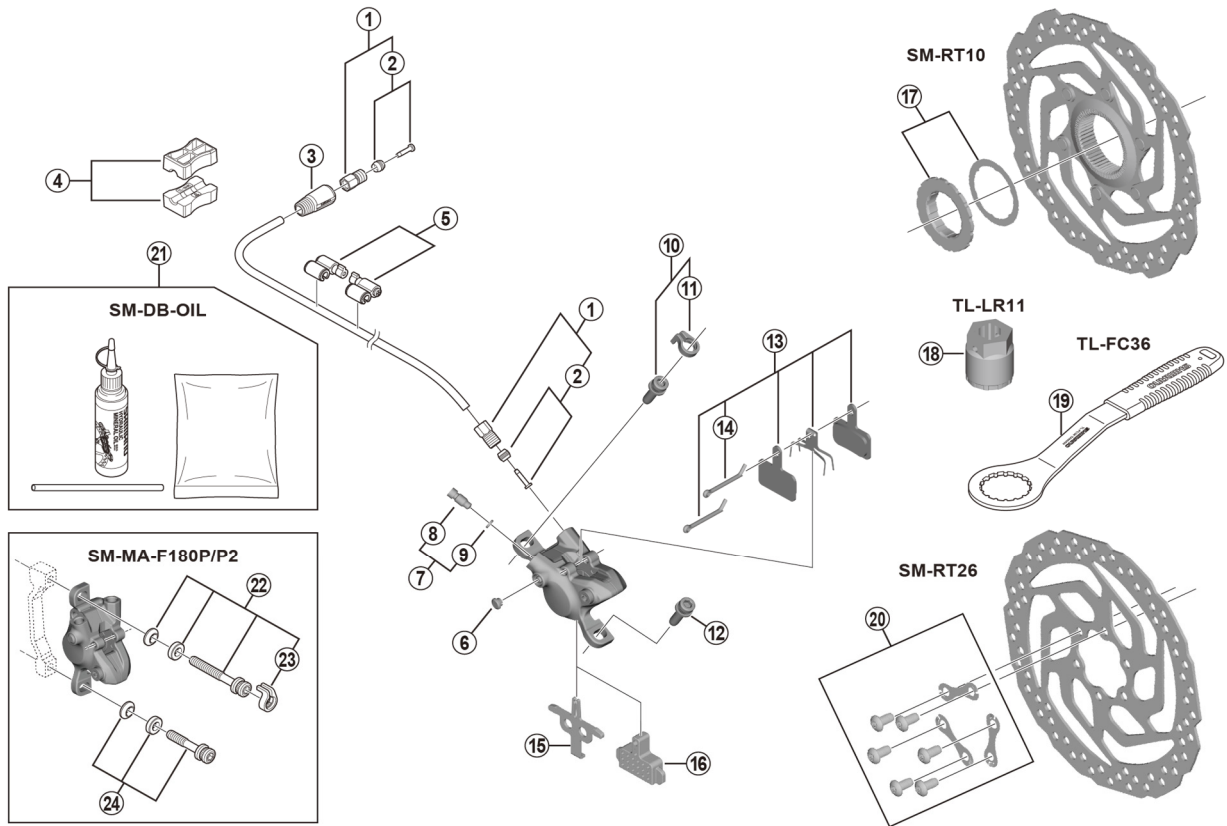

Disc Brake
BR-MT200 Brake Caliper
SM-BH59 Brake Hose

SM-RT10 Disc Rotor/Center Lock
SM-RT26 Disc Rotor/6-Bolt

ITEM NO.	SHIMANO CODE NO.	DESCRIPTION
1	Y8AL98020	Connecting Bolt Unit
2	Y8H298040	Olive & Connector Insert
3	Y1XW04000	Cover
4	Y8H198030	TL-BH61 Shimano original tool (2 pcs.)
5	Y83098040	SM-HANG Hose Supporter A & B
6	Y88F06000	Bleed Boss Cap
7	Y8VZ98010	Bleed Screw & O-Ring
8	Y8VZ07000	Bleed Screw
9	Y8B511000	O-Ring
10	Y8DS98010	Caliper Fixing Bolt (M6 x 18.7) & Snap Ring
11	Y8C511000	Snap Ring
12	Y8C509020	Caliper Fixing Bolt (M6 x 18.7)
13	Y8C998050	Resin Pad (B01S) & Spring w/Split Pin
14	Y8DB06100	Split Pin
15	Y8PE03000	Pad Spacer
16	Y8FZ05000	Bleeding Spacer
* 17	Y8JX98020	Lock Ring (Black) & Washer
18	Y8PW04100	TL-LR11 Lock Ring Removal Tool
19	Y13098000	TL-FC36 Lock Ring Removal Tool
20	Y8NX98010	Rotor Fixing Bolt & Lock Washer
21	Y83998010	Mineral Oil Bleed Kit (50 ml)
22	Y8G498020	Caliper Fixing Bolt Unit (M6 x 37.9)
23	Y81703000	Snap Ring
24	Y8G498030	Caliper Fixing Bolt Unit (M6 x 32.1)