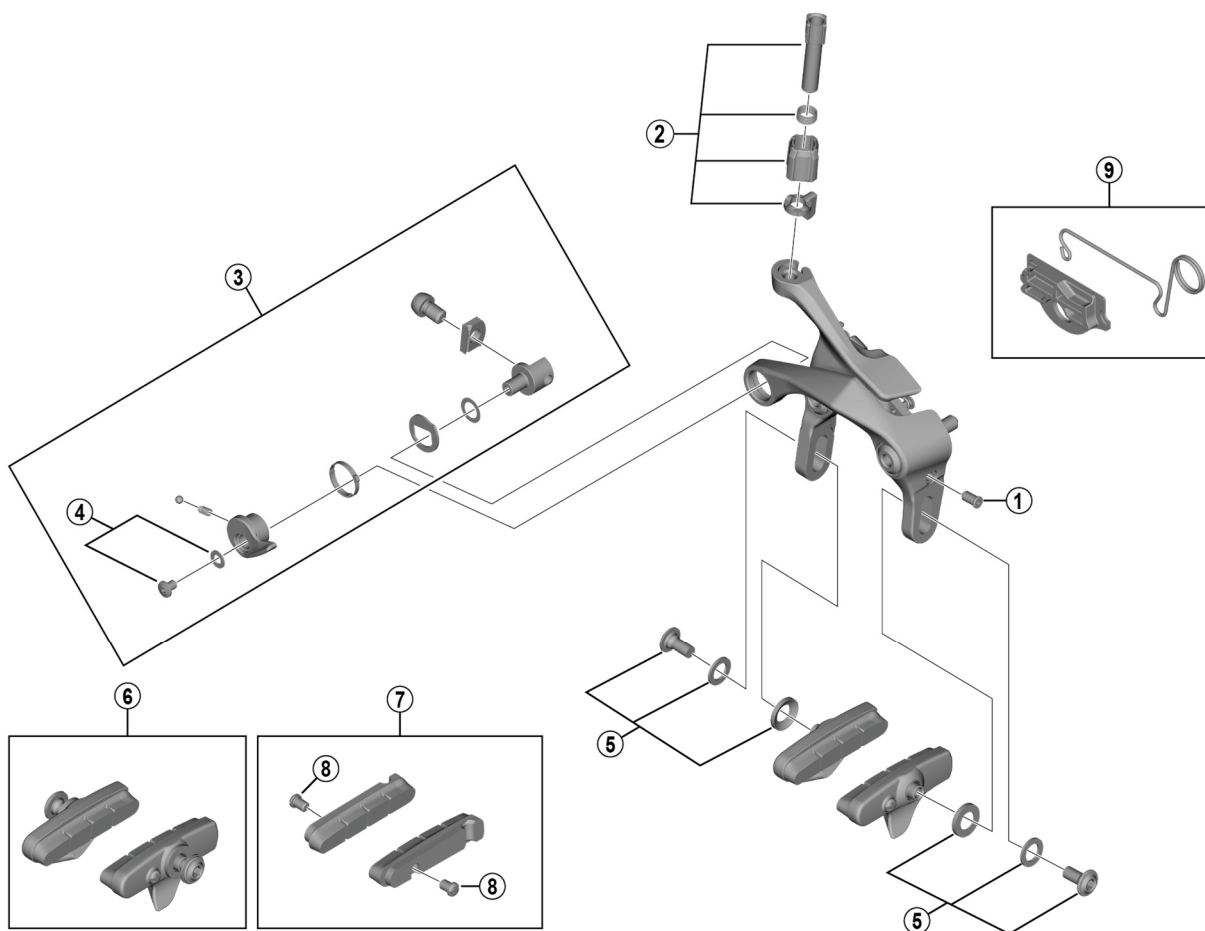

# SHIMANO 105 Caliper Brake BR-R7010-F For Front

BR-R8010-F

ITEM NO.	SHIMANO CODE NO.	DESCRIPTION	INTERCHANGEABILITY	
1	Y8PS14000	EC-Bolt	A	
2	Y8ZJ98020	Cable Adjusting Bolt Unit		
* 3	Y8ZJ98030	Quick Release Assembly		
4	Y8PP98030	Quick Release Fixing Bolt & Washer	A	
5	Y8G698090	Shoe Fixing Bolt Unit (M5 x 11.2)	A	
6	Y8LJ98010	R55C4 Cartridge-Type Brake Shoe Set (Pair)	B	
	Y8L298060	R55C4 Cartridge-Type Brake Shoes & Fixing Bolts (Pair)	B	
7	Y8L298070	R55C4 Cartridge-Type Brake Shoes & Fixing Bolts (Pair) for Carbon Rim	B	
	Y8PP98060	R55C4-A Cartridge-Type Brake Shoes (-1 mm thinner shoe) & Fixing Bolts (Pair) for Carbon Rim	B	
8	Y8L227000	Fixing Bolt (M4 x 5.5)	B	
9	Y8L398040	Assembly Jig	A	

A: Same parts.

B: Parts are usable, but differ in materials, appearance, finish, size, etc.

Absence of mark indicates non-interchangeability.

Jul.-2018-4326A

© Shimano Inc. I

Specifications are subject to change without notice.