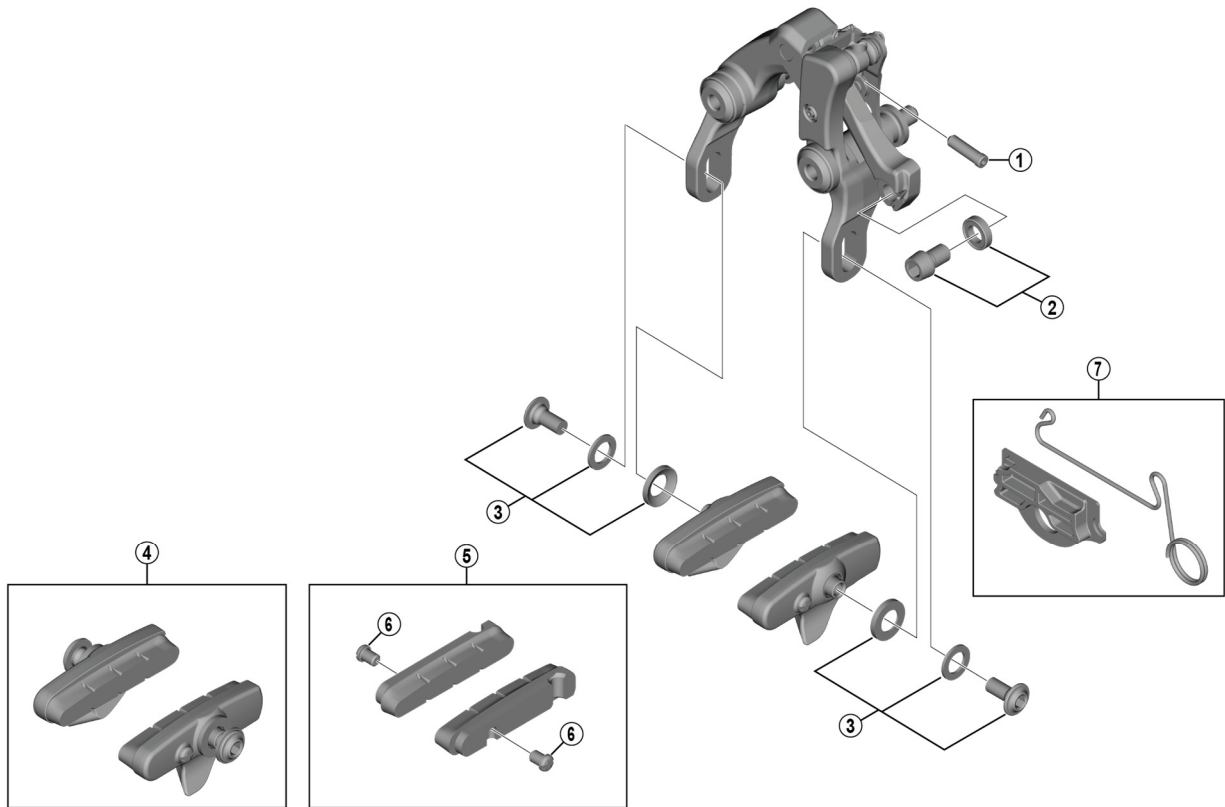

SHIMANO 105 Caliper Brake
BR-R7010-R For Rear

BR-R8010-R

ITEM NO.	SHIMANO CODE NO.	DESCRIPTION	INTERCHANGEABILITY	
1	Y6AM82400	EC-Bolt (M4 x 13.5)	A	
2	Y8ZL98010	Cable Fixing Bolt & Plate		
3	Y8G698090	Shoe Fixing Bolt Unit (M5 x 11.2)	A	
4	Y8LJ98010	R55C4 Cartridge-Type Brake Shoe Set (Pair)	B	
5	Y8L298060	R55C4 Cartridge-Type Brake Shoes & Fixing Bolts (Pair)	B	
	Y8L298070	R55C4 Cartridge-Type Brake Shoes & Fixing Bolts (Pair) for Carbon Rim	B	
	Y8PP98060	R55C4-A Cartridge-Type Brake Shoes (-1 mm thinner shoe) & Fixing Bolts (Pair) for Carbon Rim	B	
6	Y8L227000	Fixing Bolt (M4 x 5.5)	B	
7	Y8L398040	Assembly Jig	A	

A: Same parts.

B: Parts are usable, but differ in materials, appearance, finish, size, etc.

Absence of mark indicates non-interchangeability.

Specifications are subject to change without notice.

Apr.-2018-4473