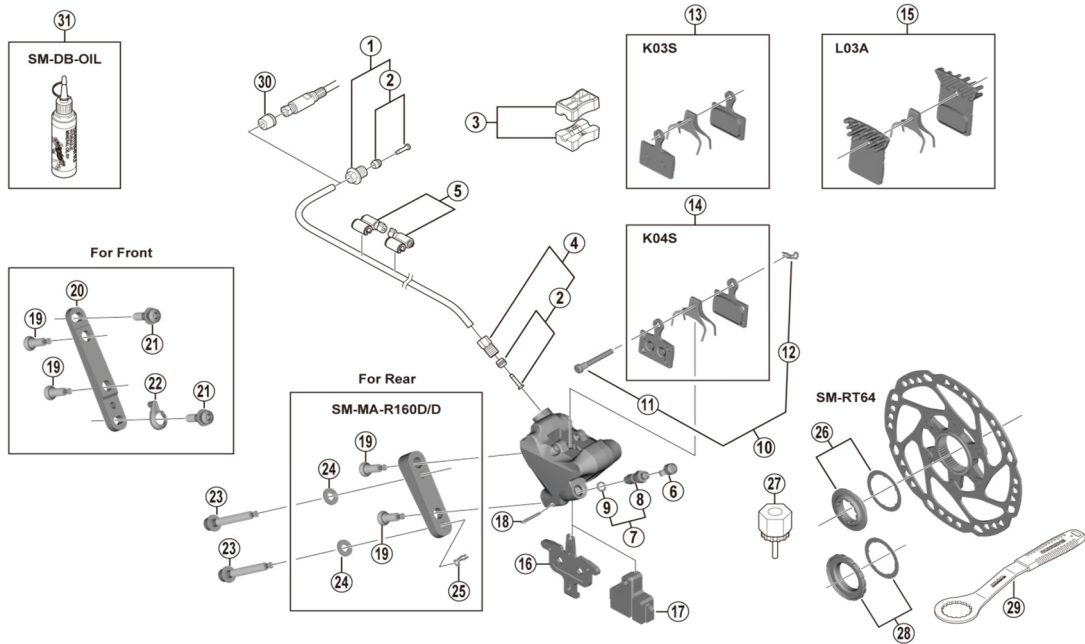

GRX Disc Brake

BR-RX400 Brake Caliper
SM-RT64 Disc Rotor

SM-BH90-JK-SSR Brake Hose
SM-BH90-JK-SS Brake Hose

ITEM NO.	SHIMANO CODE NO.	DESCRIPTION
1	Y8RD98010	Flange Connecting Bolt Unit (M9/Black)
2	Y8JA98020	Olive & Connector Insert
3	Y8H198030	TL-BH61 Shimano original tool (2 pcs.)
4	Y8JA98010	Connecting Bolt Unit (M8/Black)
5	Y83098040	SM-HANG Hose Supporter A & B
6	Y8B214000	Bleed Nipple Cap
7	Y8CL98050	Bleed Nipple & Seal Ring
8	Y8CL24200	Bleed Nipple
9	Y8B511001	O-Ring for Bleed Nipple
10	Y2EN98010	Pad Axle & Snap Retainer
11	Y2EN03000	Pad Axle
12	Y8J716000	Snap Retainer
13	Y8Y898010	Resin Pad (K03S) & Spring
14	Y8N398020	Metal Pad (K04S) & Spring
15	Y8PU98040	Resin Pad (L03A) w/Fin & Spring
16	Y8N218000	Pad Spacer
17	Y8N219000	Bleeding Spacer
18	Y8N207000	Bolt Fixing Pin
19	Y8N206000	Caliper Fixing Bolt B
20	Y8N230000	Front Caliper Mount Bracket
21	Y8N204000	Caliper Fixing Bolt A
22	Y8N205000	Snap Ring
23	Y8N208000	Caliper Fixing Bolt C for 10 mm Rear mount thickness
	Y8N208050	Caliper Fixing Bolt C for 15 mm Rear mount thickness
	Y8N208010	Caliper Fixing Bolt C for 20 mm Rear mount thickness
	Y8N208020	Caliper Fixing Bolt C for 25 mm Rear mount thickness
	Y8N208030	Caliper Fixing Bolt C for 30 mm Rear mount thickness
	Y8N208040	Caliper Fixing Bolt C for 35 mm Rear mount thickness
24	Y8NU02000	Washer for R160 Adapter
25	Y8NU03000	Snap Retainer
26	Y8K998010	Lock Ring & Washer
27	Y12009230	TL-LR15 Lock Ring Removal Tool
28	Y24698030	Lock Ring & Washer (Externally serrated type)
29	Y13098000	TL-FC36 Lock Ring Removal Tool
30	Y8H802000	Hose Cover for easy hose joint system, not used with easy hose joint direct system
31	Y83998010	Mineral Oil (50 ml)
	Y83998020	Mineral Oil (100 ml)
	Y83998030	Mineral Oil (500 ml)