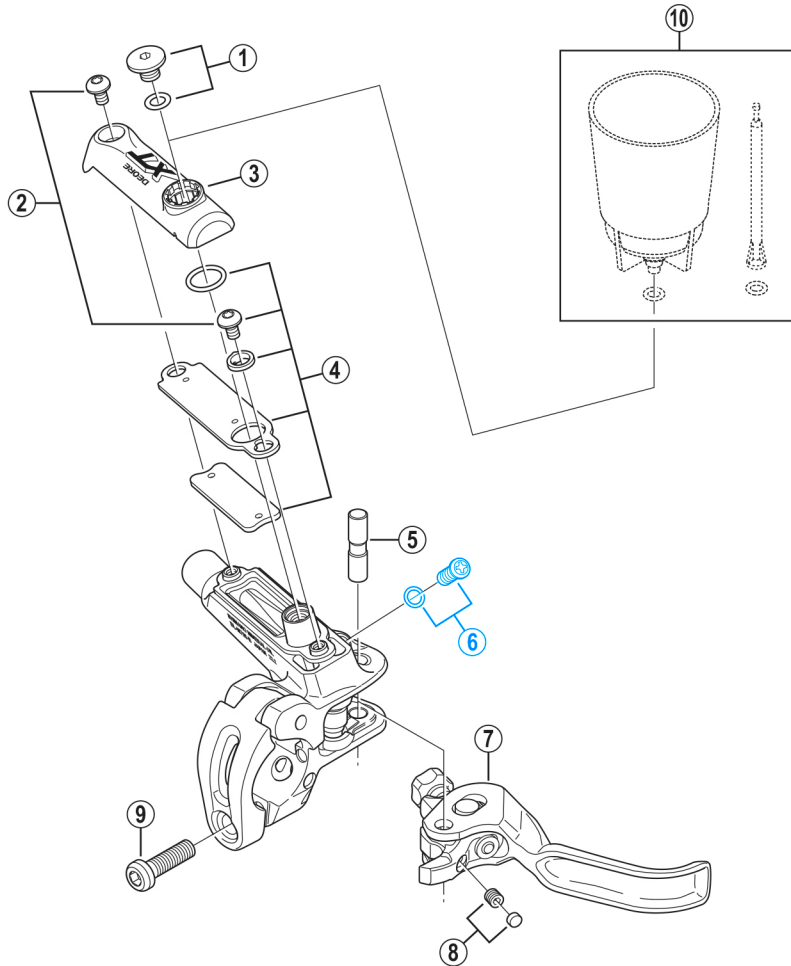

# DEORE XT Brake Lever

## BL-M785-B For Disc Brake

BL-M988-B

ITEM NO.	SHIMANO CODE NO.	DESCRIPTION	INTERCHANGEABILITY
1	Y8VC98010	Bleed Screw (M5 x 4.7) & O-Ring	
2	Y8VC98050	Lid Fixing Bolt (M3) 2 pcs.	
3	Y8VC04000	R.H. Lid	
	Y8VC04010	L.H. Lid	
4	Y8VC98060	Separator Unit	
5	Y8VC05000	Lever Axle ø5	
6	Y8VC98070	Stroke Adjust Screw & Shim (0.3 mm)	
7	Y8VC98030	R.H. Lever Member Unit	
	Y8VC98040	L.H. Lever Member Unit	
8	Y8V398040	Lever Axle Fixing Bolt & Cap	A
9	Y8VC10000	Clamp Bolt (M5 x 18)	
10	ESMDISCBP	Funnel & Oil Stopper	A

A: Same parts.

B: Parts are usable, but differ in materials, appearance, finish, size, etc.

Absence of mark indicates non-interchangeability.

Feb.-2013-3527

© Shimano Inc. I

Specifications are subject to change without notice.