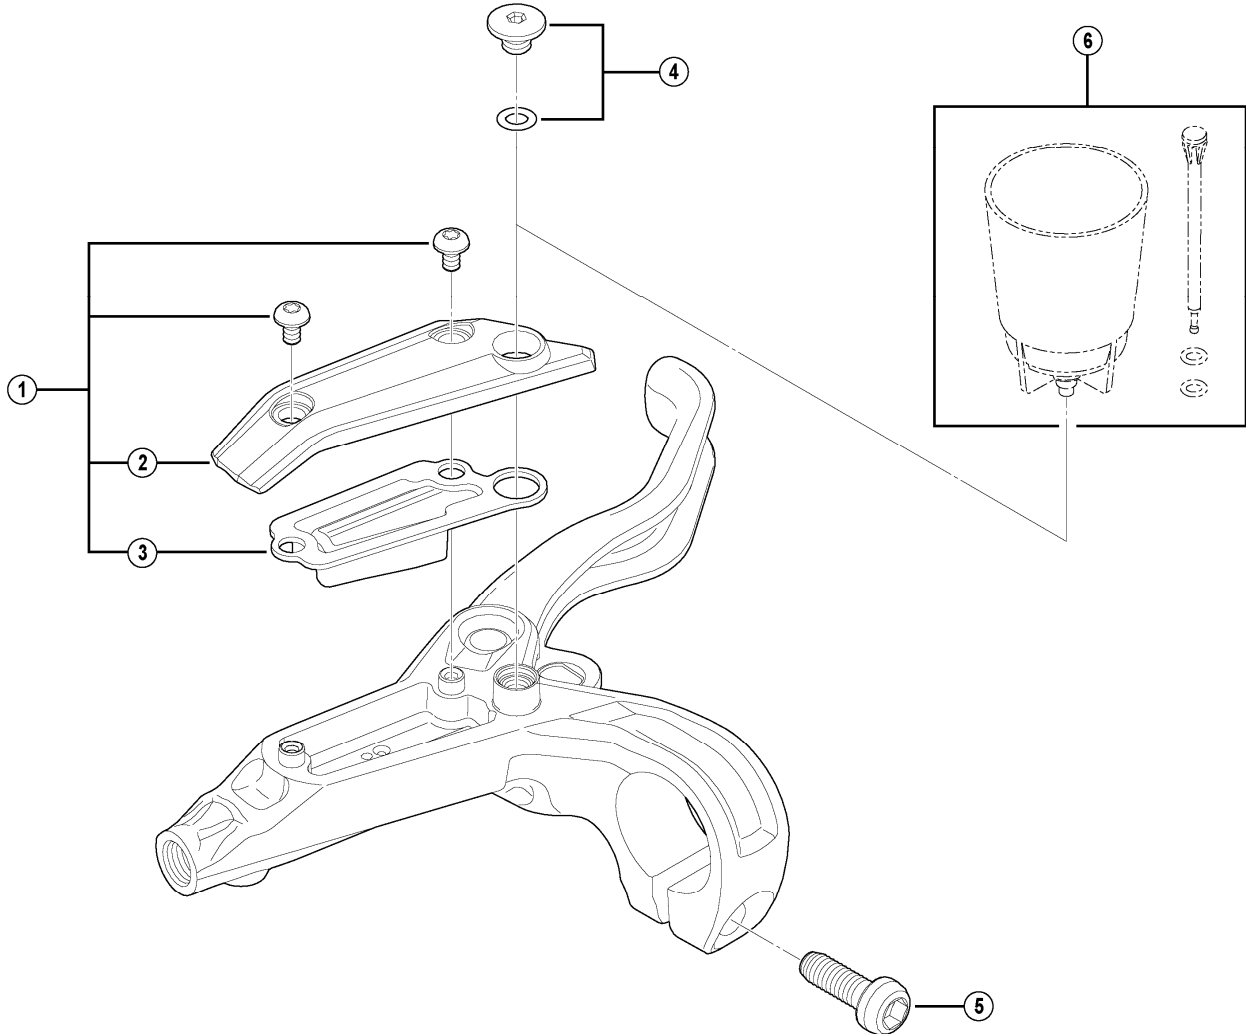

Brake Lever

BL-M445 For Disc Brake

BL-M505

ITEM NO.	SHIMANO CODE NO.	DESCRIPTION	INTERCHANGEABILITY
1	Y8V198010	R.H. Lid Unit	
	Y8V198020	L.H. Lid Unit	
2	Y8V109000	R.H. Lid	
	Y8V110000	L.H. Lid	
3	Y8V108000	R.H. Diaphragm	
	Y8V108010	L.H. Diaphragm	
4	Y8V198030	Bleed Screws (M5 x 4.6) & Bleed Nipple Seal	
5	Y6A780200	Clamp Bolt (M6)	A
6	ESMDISCBP	Funnel & Oil Stopper	

A: Same parts.
 B: Parts are usable, but differ in materials, appearance, finish, size, etc.
 Absence of mark indicates non-interchangeability.

Mar.-2010-2994
 © Shimano Inc. A

Specifications are subject to change without notice.

SHIMANO