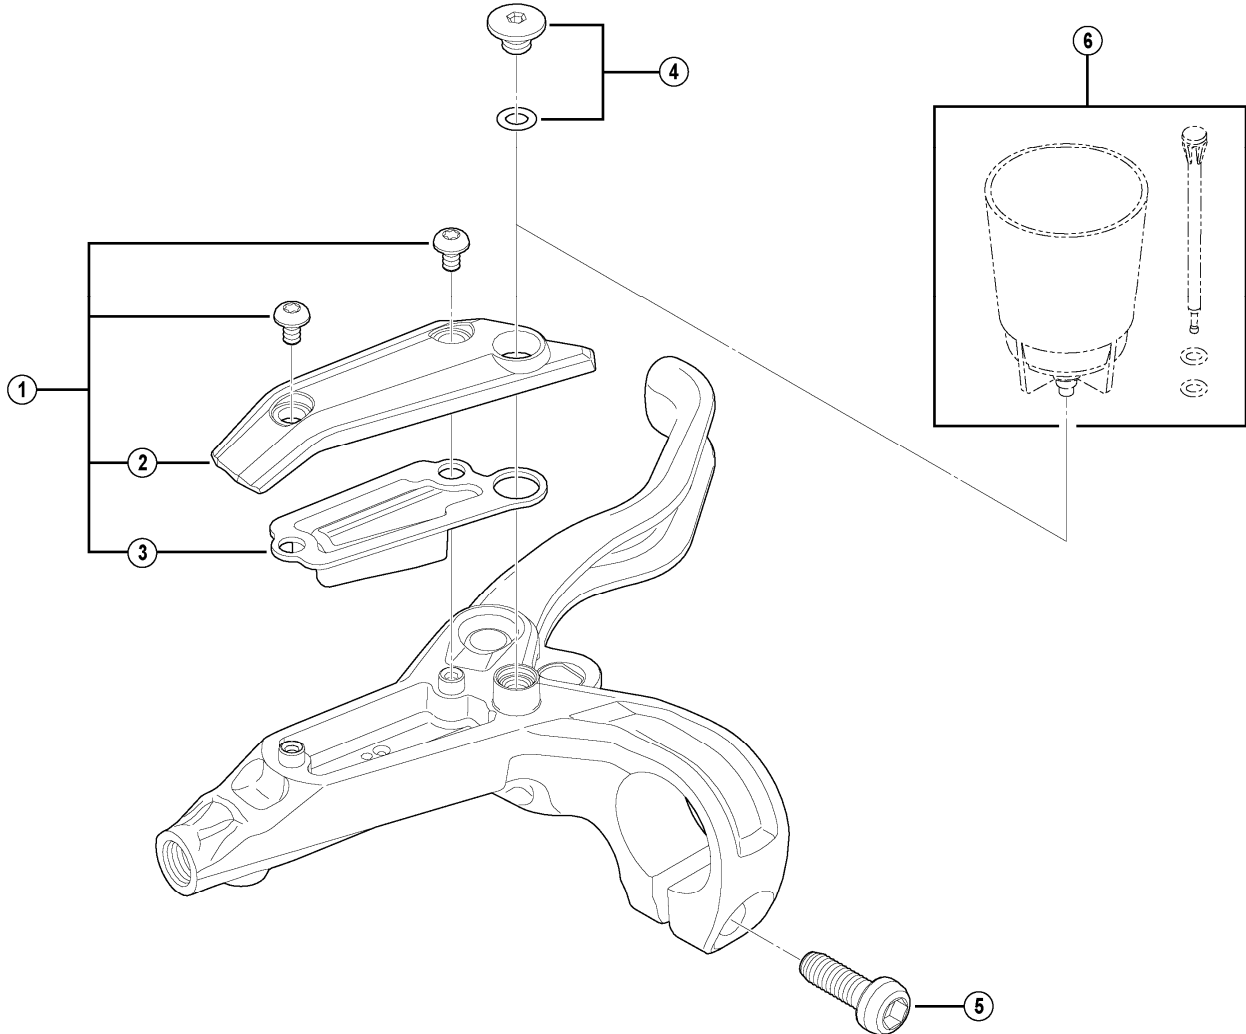

Brake Lever

BL-M445 For Disc Brake

BL-M505

| ITEM NO. | SHIMANO CODE NO. | DESCRIPTION | INTERCHANGEABILITY |
|----------|------------------|---|--------------------|
| 1 | Y8V198010 | R.H. Lid Unit | |
| | Y8V198020 | L.H. Lid Unit | |
| 2 | Y8V109000 | R.H. Lid | |
| | Y8V110000 | L.H. Lid | |
| 3 | Y8V108000 | R.H. Diaphragm | |
| | Y8V108010 | L.H. Diaphragm | |
| 4 | Y8V198030 | Bleed Screws (M5 x 4.6) & Bleed Nipple Seal | |
| 5 | Y6A780200 | Clamp Bolt (M6) | A |
| 6 | ESMDISCBP | Funnel & Oil Stopper | |

A: Same parts.

B: Parts are usable, but differ in materials, appearance, finish, size, etc.

Absence of mark indicates non-interchangeability.

Mar.-2010-2994

© Shimano Inc. A

Specifications are subject to change without notice.

SHIMANO