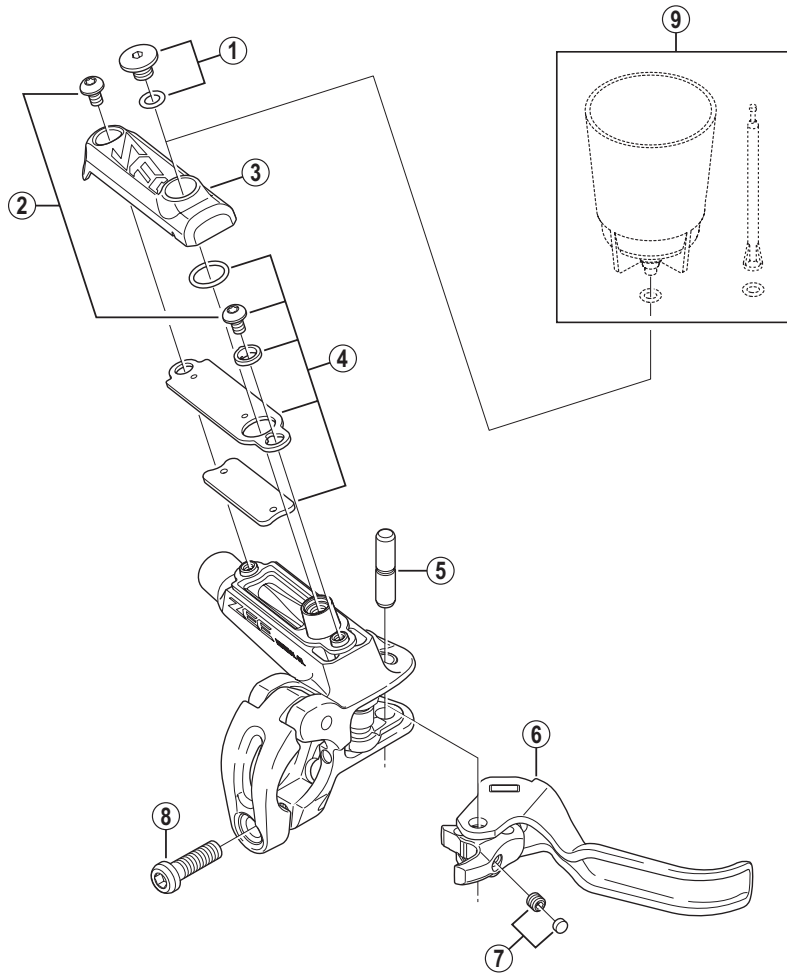

SHIMANO ZEE Brake Lever

BL-M640 For Disc Brake

BL-M675

ITEM NO.	SHIMANO CODE NO.	DESCRIPTION	INTERCHANGEABILITY
1	Y8VJ98010	Bleed Screw (M5 x 4.7) & O-Ring	A
2	Y8VC98050	Lid Fixing Bolt (M3) 2 pcs.	A
3	Y8SH05000	R.H. Lid	B
	Y8SH06000	L.H. Lid	B
4	Y8VC98060	Separator Unit	A
5	Y8VJ07000	Lever Axle $\phi 5$	A
6	Y8SH98010	R.H. Lever Member Unit	B
	Y8SH98020	L.H. Lever Member Unit	B
7	Y8VJ98040	Lever Axle Fixing Bolt & Cap	A
8	Y8VC10000	Clamp Bolt (M5 x 18)	A
9	ESMDISCBP	Funnel & Oil Stopper	A

A: Same parts.

B: Parts are usable, but differ in materials, appearance, finish, size, etc.

Absence of mark indicates non-interchangeability.

Apr.-2012-3431
© Shimano Inc. I

Specifications are subject to change without notice.