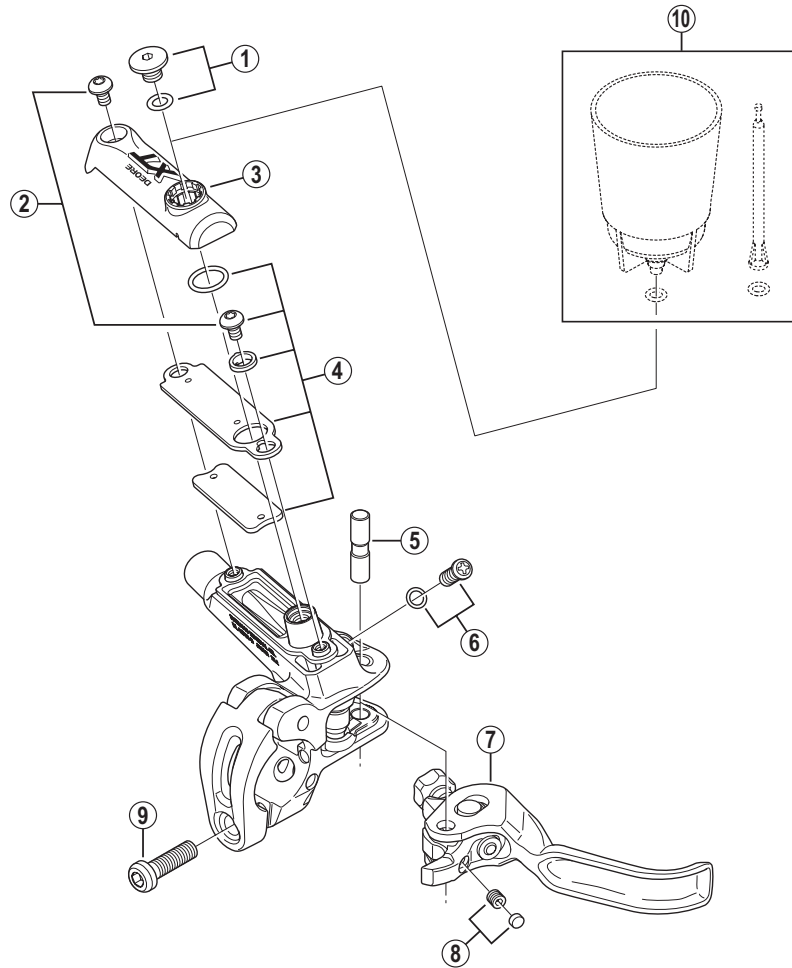

DEORE XT Brake Lever

BL-M785-B For Disc Brake

BL-M988-B

ITEM NO.	SHIMANO CODE NO.	DESCRIPTION	INTERCHANGEABILITY
1	Y8VC98010	Bleed Screw (M5 x 4.7) & O-Ring	
2	Y8VC98050	Lid Fixing Bolt (M3) 2 pcs.	
3	Y8VC04000	R.H. Lid	
	Y8VC04010	L.H. Lid	
4	Y8VC98060	Separator Unit	
5	Y8VC05000	Lever Axle $\varnothing 5$	
6	Y8VC98070	Stroke Adjust Screw & Sim (0.3 mm)	
7	Y8VC98030	R.H. Lever Member Unit	
	Y8VC98040	L.H. Lever Member Unit	
8	Y8V398040	Lever Axle Fixing Bolt & Cap	A
9	Y8VC10000	Clamp Bolt (M5 x 18)	
10	ESMDISCBP	Funnel & Oil Stopper	A

A: Same parts.

B: Parts are usable, but differ in materials, appearance, finish, size, etc.
Absence of mark indicates non-interchangeability.

Feb.-2013-3527
© Shimano Inc. I

Specifications are subject to change without notice.