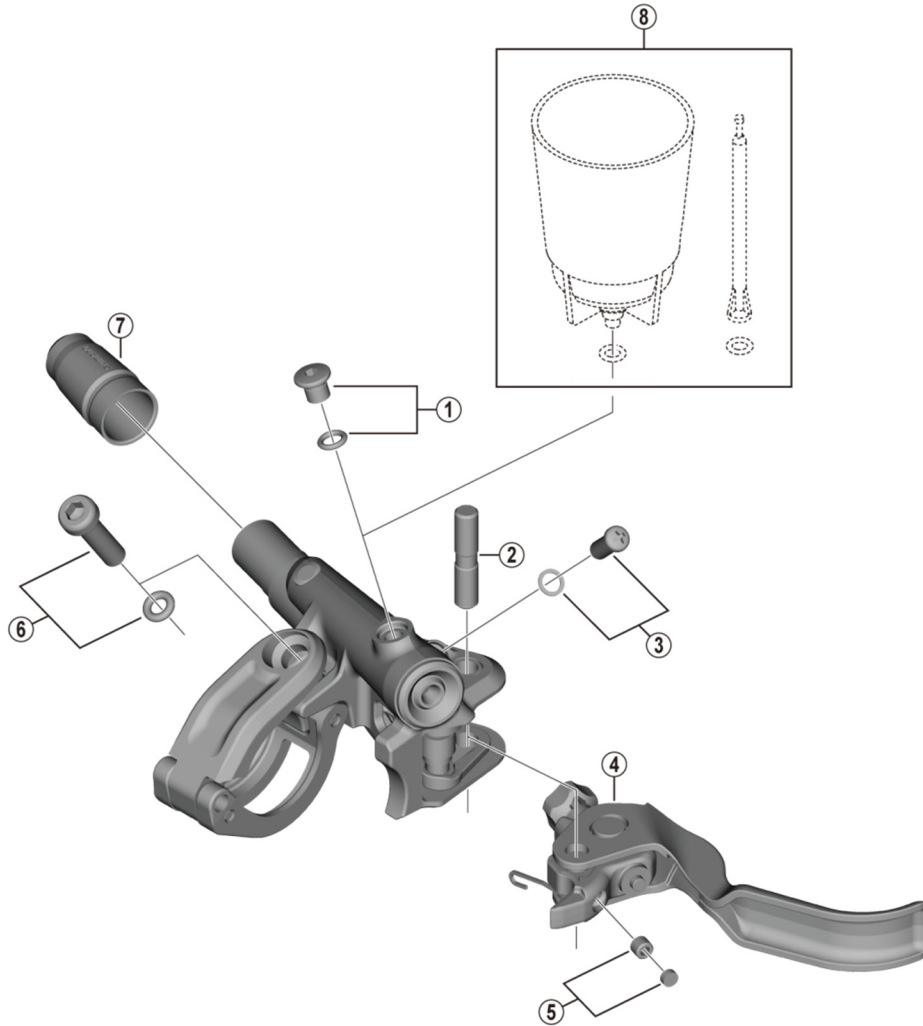

DEORE XT Brake Lever

BL-M8100 For Disc Brake

ITEM NO.	SHIMANO CODE NO.	DESCRIPTION	INTERCHANGEABILITY	
			BL-M8100	BL-M8120
1	Y8V398010	Bleed Screw (M5 x 4.7) & O-Ring	B	A
2	Y8VC05000	Lever Axle		
3	Y8VC98070	Stroke Adjust Screw & Sim (0.3 mm)		
4	Y2RR98010	R.H. Lever Member Unit		
	Y2RR98020	L.H. Lever Member Unit		
5	Y8V398040	Lever Axle Fixing Bolt & Cap		A
6	Y2RR98030	Clamp Bolt (M5 x 18) & O-Ring		
7	Y1XJ16000	Cover	A	A
8	ESMDISCBP	Funnel & Oil Stopper	A	A

A: Same parts.

B: Parts are usable, but differ in materials, appearance, finish, size, etc.

Absence of mark indicates non-interchangeability.

Specifications are subject to change without notice.

May-2019-4504