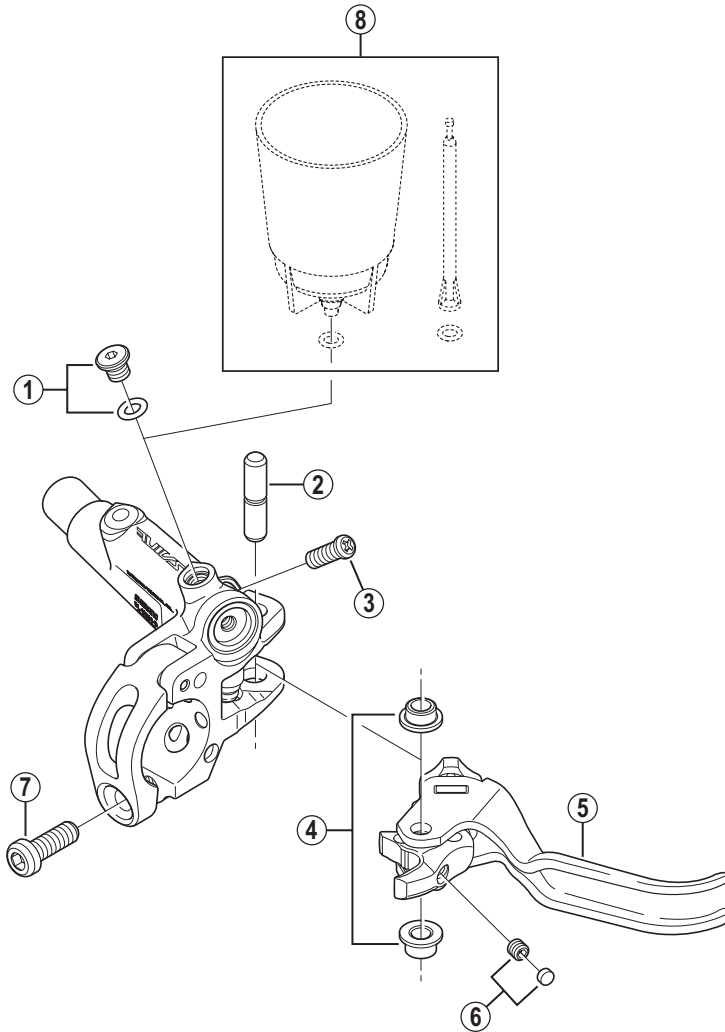

SAINT Brake Lever
BL-M820-B For Disc Brake

BL-M988-B

ITEM NO.	SHIMANO CODE NO.	DESCRIPTION	INTERCHANGEABILITY
1	Y8V398010	Bleed Screw (M5 x 4.7) & O-Ring	A
2	Y8VJ07000	Lever Axle ø5	
3	Y8V338000	Stroke Adjust Screw	A
4	Y8VR98010	Lever Axle Bush A & B	
5	Y8VR98040	R.H. Lever Member Unit	
	Y8VR98050	L.H. Lever Member Unit	
6	Y8VJ98040	Lever Axle Fixing Bolt & Cap	
7	Y8V313100	Clamp Bolt (M5 x 14.9)	B
8	ESMDISCBP	Funnel & Oil Stopper	A

A: Same parts.

B: Parts are usable, but differ in materials, appearance, finish, size, etc.
 Absence of mark indicates non-interchangeability.

Feb.-2013-3585
 © Shimano Inc. I

Specifications are subject to change without notice.