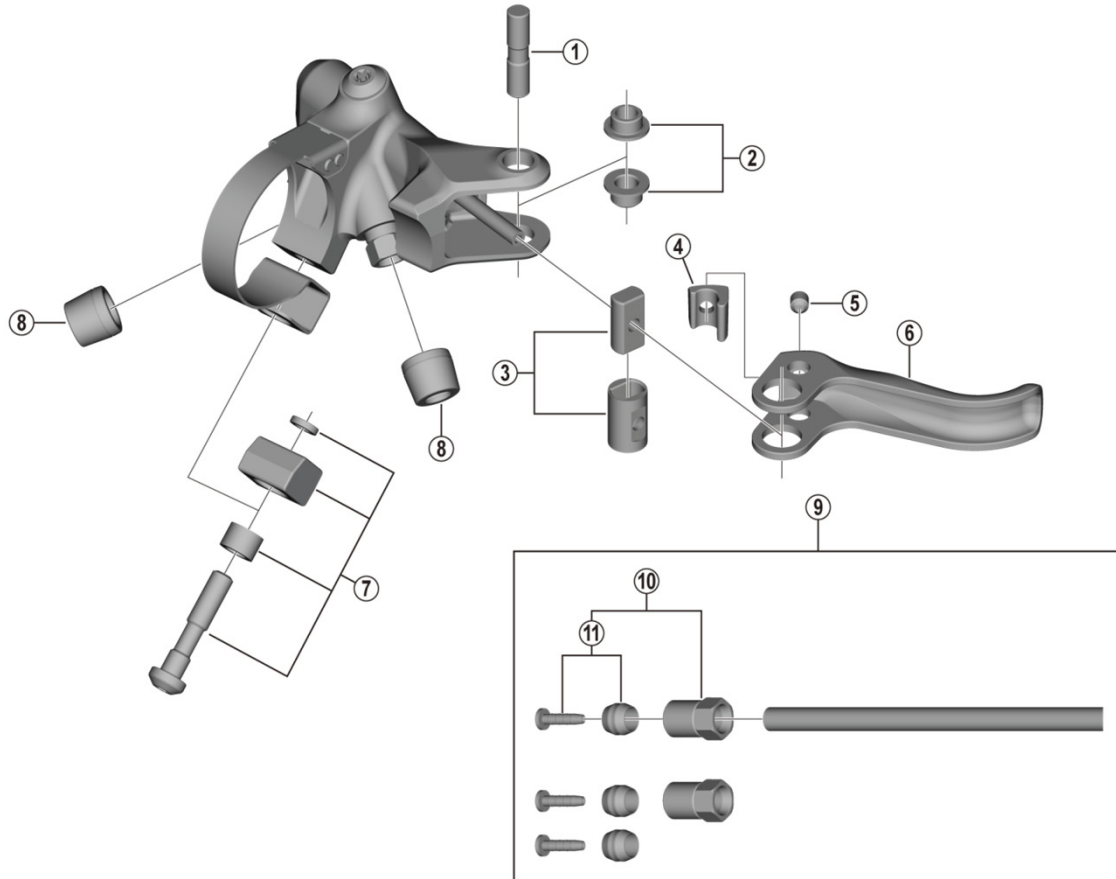

GRX Sub Brake Lever
BL-RX812 For Disc Brake

ITEM NO.	SHIMANO CODE NO.	DESCRIPTION
1	Y8VD05000	Lever Axle 5
2	Y8UW98060	Lever Axle Bush A & B
3	Y8VD98010	Adjust Boss & Sleeve
4	Y2EL09000	Lever Member Spacer
5	Y88414000	Lever Axle Fixing Bolt
6	Y2EL02000	Lever Member
7	Y2EL98010	Clamp Bolt Unit
8	Y8H802000	Hose Cover
9	Y2EL98020	Brake Hose 300 mm Set
10	Y8JA98010	Connecting Bolt Unit (M8/Black)
11	Y8JA98020	Olive & Connector Insert

Aug.-2019-4584
 © Shimano Inc. I

Specifications are subject to change without notice.

SHIMANO