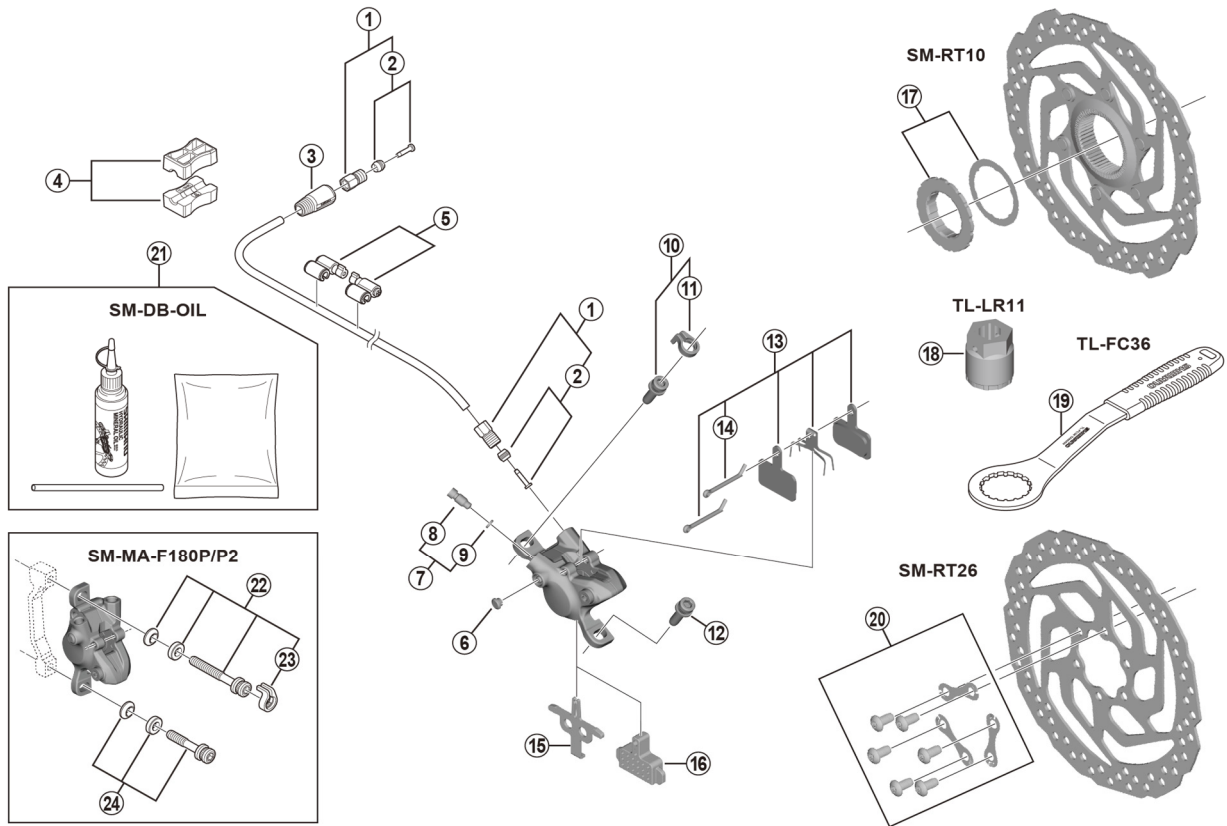

**Disc Brake**  
**BR-MT200** Brake Caliper  
**SM-BH59** Brake Hose

**SM-RT10** Disc Rotor/Center Lock  
**SM-RT26** Disc Rotor/6-Bolt

ITEM NO.	SHIMANO CODE NO.	DESCRIPTION
1	Y8AL98020	Connecting Bolt Unit
2	Y8H298040	Olive & Connector Insert
3	Y1XW04000	Cover
4	Y8H198030	TL-BH61 Shimano original tool (2 pcs.)
5	Y83098040	SM-HANG Hose Supporter A & B
6	Y88F06000	Bleed Boss Cap
7	Y8VZ98010	Bleed Screw & O-Ring
8	Y8VZ07000	Bleed Screw
9	Y8B511000	O-Ring
10	Y8DS98010	Caliper Fixing Bolt (M6 x 18.7) & Snap Ring
11	Y8C511000	Snap Ring
12	Y8C509020	Caliper Fixing Bolt (M6 x 18.7)
13	Y8C998050	Resin Pad (B01S) & Spring w/Split Pin
14	Y8DB06100	Split Pin
15	Y8PE03000	Pad Spacer
16	Y8FZ05000	Bleeding Spacer
17	Y8PW98020	Lock Ring & Washer
18	Y8PW04100	TL-LR11 Lock Ring Removal Tool
19	Y13098000	TL-FC36 Lock Ring Removal Tool
20	Y8NX98010	Rotor Fixing Bolt & Lock Washer
21	Y83998010	Mineral Oil Bleed Kit (50 ml)
22	Y8G498020	Caliper Fixing Bolt Unit (M6 x 37.9)
23	Y81703000	Snap Ring
24	Y8G498030	Caliper Fixing Bolt Unit (M6 x 32.1)