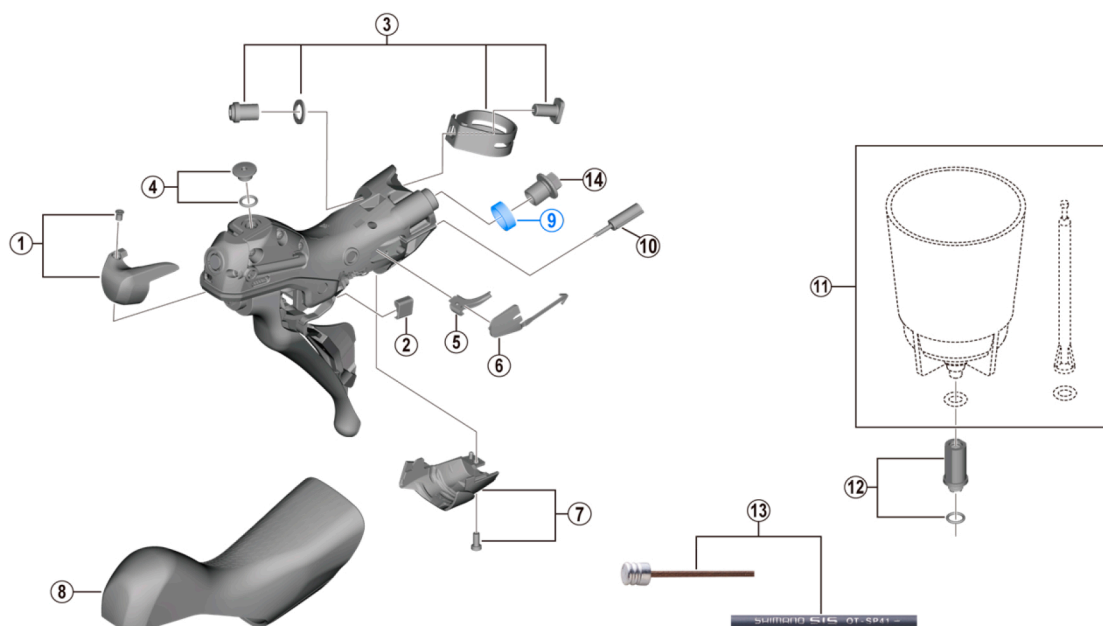

ST-R7020 (2x11-speed)

ITEM NO.	SHIMANO CODE NO.	DESCRIPTION
1	Y0F398020	R.H. Name Plate R and Fixing Screw
	Y0F498010	L.H. Name Plate L and Fixing Screw
2	Y63X80000	Main Lever Support R
	Y63X80010	Main Lever Support L
* 3	Y0E098030	Clamp Band Unit Diameter (23.8 - 24.2 mm)
4	Y0F398030	Bleed Screw and O-Ring
5	Y07X75000	SL Cable Guide R
	Y07V75000	SL Cable Guide L
6	Y00E75000	SL Cable Cover R
	Y0C574000	SL Cable Cover L
7	Y0F398040	R.H. Unit Cover R and Fixing Screw
	Y0F498020	L.H. Unit Cover L and Fixing Screw
8	Y0F398010	Bracket Covers (Pair)
9	Y0F437000	Joint Support Ring
10	Y63Z27000	Outer Cap with Short Tongue for ST
11	ESMDISCBP	Funnel and Oil Stopper
12	Y0C698050	Funnel Adapter and O-Ring
13	Y63Z98910	OT-SP41 polymer coated shift cable sets (Black) • Outer cap with short tongue for ST-9000 (2 pcs.) • Outer cap with long tongue (3 pcs.) • Sealed outer cap for Rear Derailleur (1 pc.) • Inner end cap (2 pcs.) • Cover with tongue for rear derailleur (1 pc.)
	Y63Z98920	OT-SP41 polymer coated shift cable sets (White) • Outer cap with short tongue for ST-9000 (2 pcs.) • Outer cap with long tongue (3 pcs.) • Sealed outer cap for Rear Derailleur (1 pc.) • Inner end cap (2 pcs.) • Cover with tongue for rear derailleur (1 pc.)
	Y63Z98930	OT-SP41 polymer coated shift cable sets (Red) • Outer cap with short tongue for ST-9000 (2 pcs.) • Outer cap with long tongue (3 pcs.) • Sealed outer cap for Rear Derailleur (1 pc.) • Inner end cap (2 pcs.) • Cover with tongue for rear derailleur (1 pc.)
	Y63Z98940	OT-SP41 polymer coated shift cable sets (High-tech gray) • Outer cap with short tongue for ST-9000 (2 pcs.) • Outer cap with long tongue (3 pcs.) • Sealed outer cap for Rear Derailleur (1 pc.) • Inner end cap (2 pcs.) • Cover with tongue for rear derailleur (1 pc.)
	Y63Z98980	OT-SP41 polymer coated shift cable sets (Orange) • Outer cap with short tongue for ST-9000 (2 pcs.) • Outer cap with long tongue (3 pcs.) • Sealed outer cap for Rear Derailleur (1 pc.) • Inner end cap (2 pcs.) • Cover with tongue for rear derailleur (1 pc.)
	Y63Z98990	OT-SP41 polymer coated shift cable sets (Green) • Outer cap with short tongue for ST-9000 (2 pcs.) • Outer cap with long tongue (3 pcs.) • Sealed outer cap for Rear Derailleur (1 pc.) • Inner end cap (2 pcs.) • Cover with tongue for rear derailleur (1 pc.)
	Y63Z98991	OT-SP41 polymer coated shift cable sets (Blue) • Outer cap with short tongue for ST-9000 (2 pcs.) • Outer cap with long tongue (3 pcs.) • Sealed outer cap for Rear Derailleur (1 pc.) • Inner end cap (2 pcs.) • Cover with tongue for rear derailleur (1 pc.)
	Y63Z98992	OT-SP41 polymer coated shift cable sets (Yellow) • Outer cap with short tongue for ST-9000 (2 pcs.) • Outer cap with long tongue (3 pcs.) • Sealed outer cap for Rear Derailleur (1 pc.) • Inner end cap (2 pcs.) • Cover with tongue for rear derailleur (1 pc.)
14	Y8RD02000	Flange Flare Nut (M9/Black)