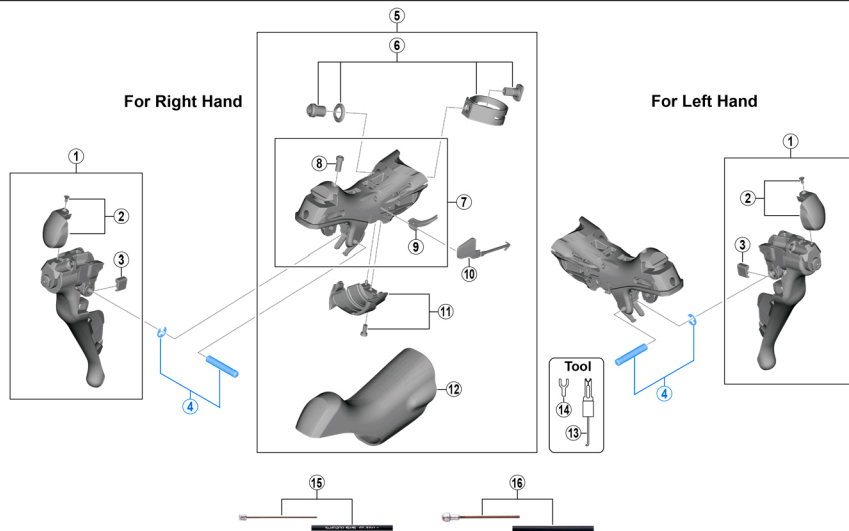

ALTEGRA Dual Control Lever ST-R8000 (2x11-speed)

ST-R9100