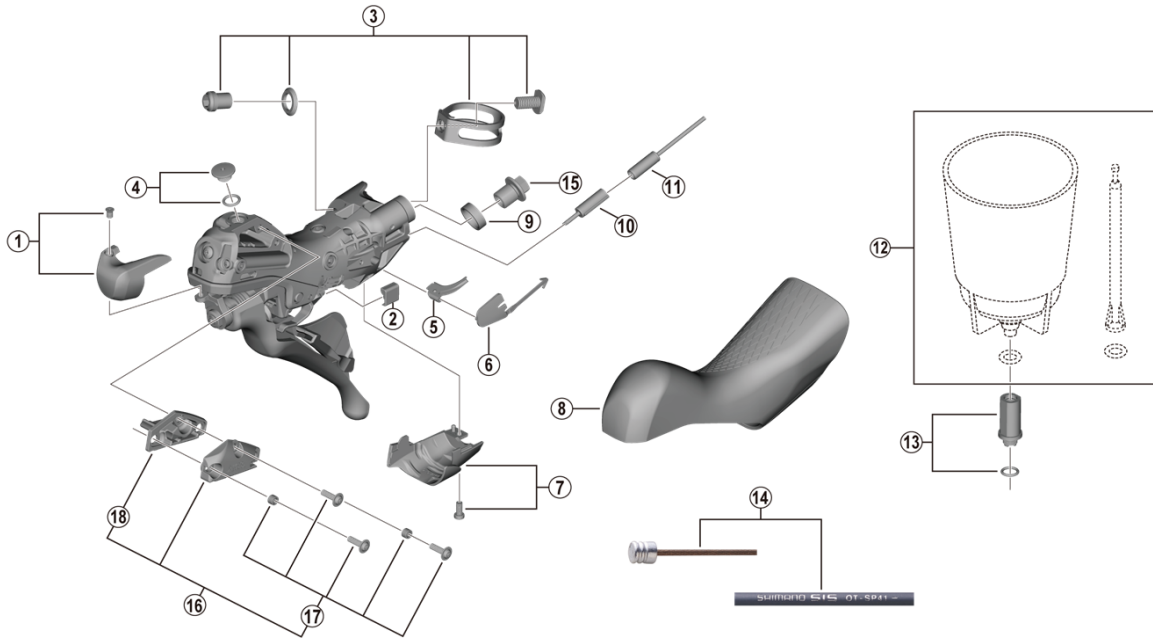

DURA-ACE Dual Control Lever (For Disc Brake)

ST-R9120 (2x11-speed)

ITEM NO.	SHIMANO CODE NO.	DESCRIPTION
1	Y0C698020	Right hand name plate R and fixing screw
	Y0C598010	Left hand name plate L and fixing screw
2	Y63X80000	Main lever support R
	Y63X80010	Main lever support L
3	Y63X98050	Clamp band unit diameter (23.8 - 24.2 mm)
4	Y0C698030	Bleed screw and O-ring
5	Y07X75000	SL Cable guide R
	Y07V75000	SL Cable guide L
6	Y00E75000	SL Cable cover R
	Y0C574000	SL Cable cover L
7	Y0C698040	Right hand unit cover R and fixing screw
	Y0C598020	Left hand unit cover L and fixing screw
8	Y0C698010	Bracket covers (pair)
9	Y0C514000	Joint support ring
10	Y63Z27000	Outer cap with short tongue for ST
11	Y63Z28000	Outer cap with long tongue
12	ESMDISCBP	Funnel and oil stopper
13	Y0C698050	Funnel adapter and O-ring
*	Y0BM98010	OT-SP41 polymer coated shift cable sets black (OT-RS900 is included) • Outer cap with short tongue for ST (2 pcs.) • Outer cap with long tongue (3 pcs.) • Sealed outer cap for rear derailleur (1 pc.) • Inner end cap (2 pcs.) • Cover with tongue for rear derailleur (1 pc.) • Outer cap for front derailleur in case of full outer casing routing (1 pc.)
*	Y0BM98020	OT-SP41 polymer coated shift cable sets white (OT-RS900 is included) • Outer cap with short tongue for ST (2 pcs.) • Outer cap with long tongue (3 pcs.) • Sealed outer cap for rear derailleur (1 pc.) • Inner end cap (2 pcs.) • Cover with tongue for rear derailleur (1 pc.) • Outer cap for front derailleur in case of full outer casing routing (1 pc.)
14	Y0BM98030	OT-SP41 polymer coated shift cable sets red (OT-RS900 is included) • Outer cap with short tongue for ST (2 pcs.) • Outer cap with long tongue (3 pcs.) • Sealed outer cap for rear derailleur (1 pc.) • Inner end cap (2 pcs.) • Cover with tongue for rear derailleur (1 pc.) • Outer cap for front derailleur in case of full outer casing routing (1 pc.)
*	Y0BM98040	OT-SP41 polymer coated shift cable sets high-tech gray (OT-RS900 is included) • Outer cap with short tongue for ST (2 pcs.) • Outer cap with long tongue (3 pcs.) • Sealed outer cap for rear derailleur (1 pc.) • Inner end cap (2 pcs.) • Cover with tongue for rear derailleur (1 pc.) • Outer cap for front derailleur in case of full outer casing routing (1 pc.)
15	Y8RD02000	Flange flare nut (M9/black)
*	Y0C698060	Right hand lid unit
*	Y0C598030	Left hand lid unit
*	Y0C698070	Lid fixing screw (3 pcs.) and lid spacer (2 pcs.)
*	Y0C678000	Diaphragm R
*	Y0C578000	Diaphragm L