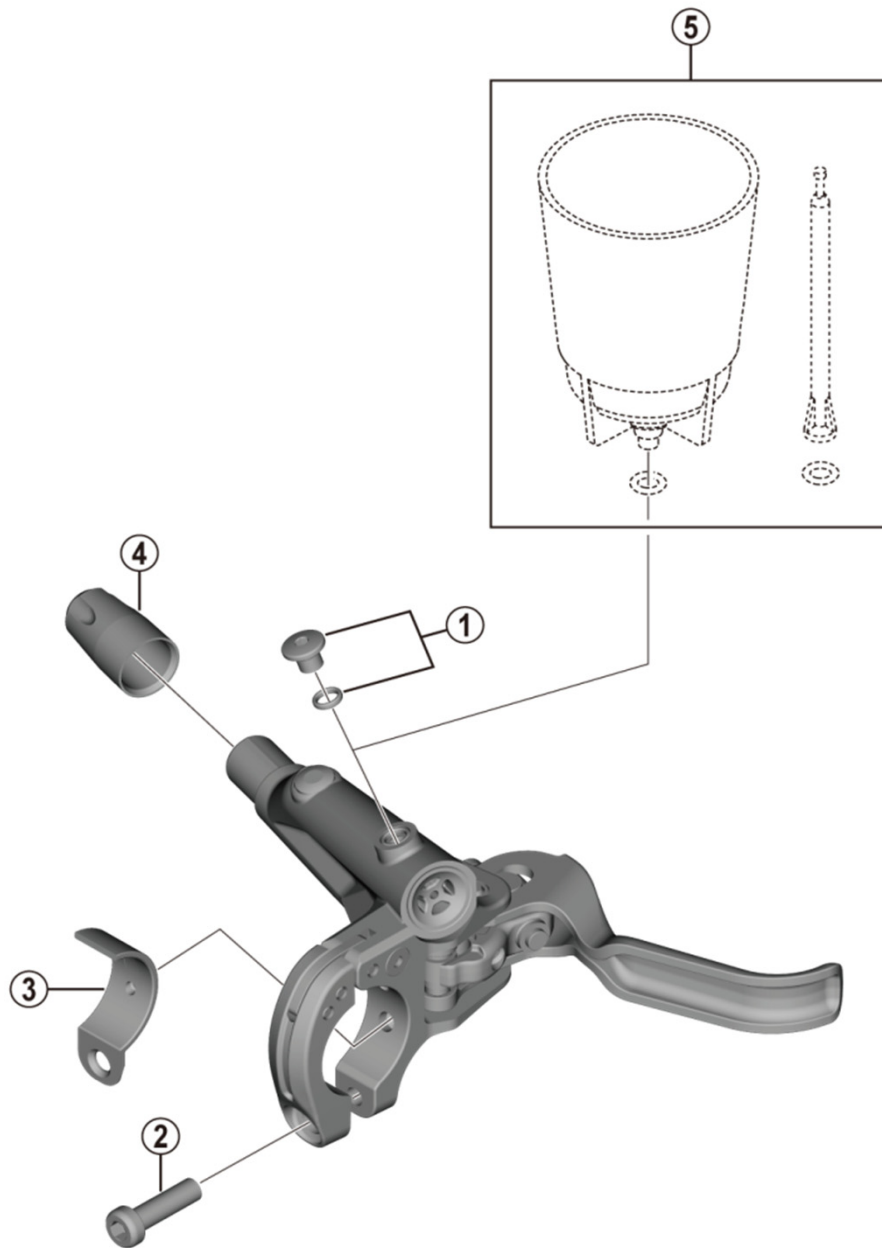

Brake Lever  
**BL-MT501** For Disc Brake

| ITEM NO. | SHIMANO CODE NO. | DESCRIPTION          |
|----------|------------------|----------------------|
| 1        | Y8RM98010        | Bleed Screw & O-Ring |
| 2        | Y8MX05000        | Clamp Bolt (M5 x 18) |
| 3        | Y8WM05000        | BL Band Adapter      |
| 4        | Y8WM14000        | Cover                |
| 5        | ESMDISCBP        | Funnel & Oil Stopper |