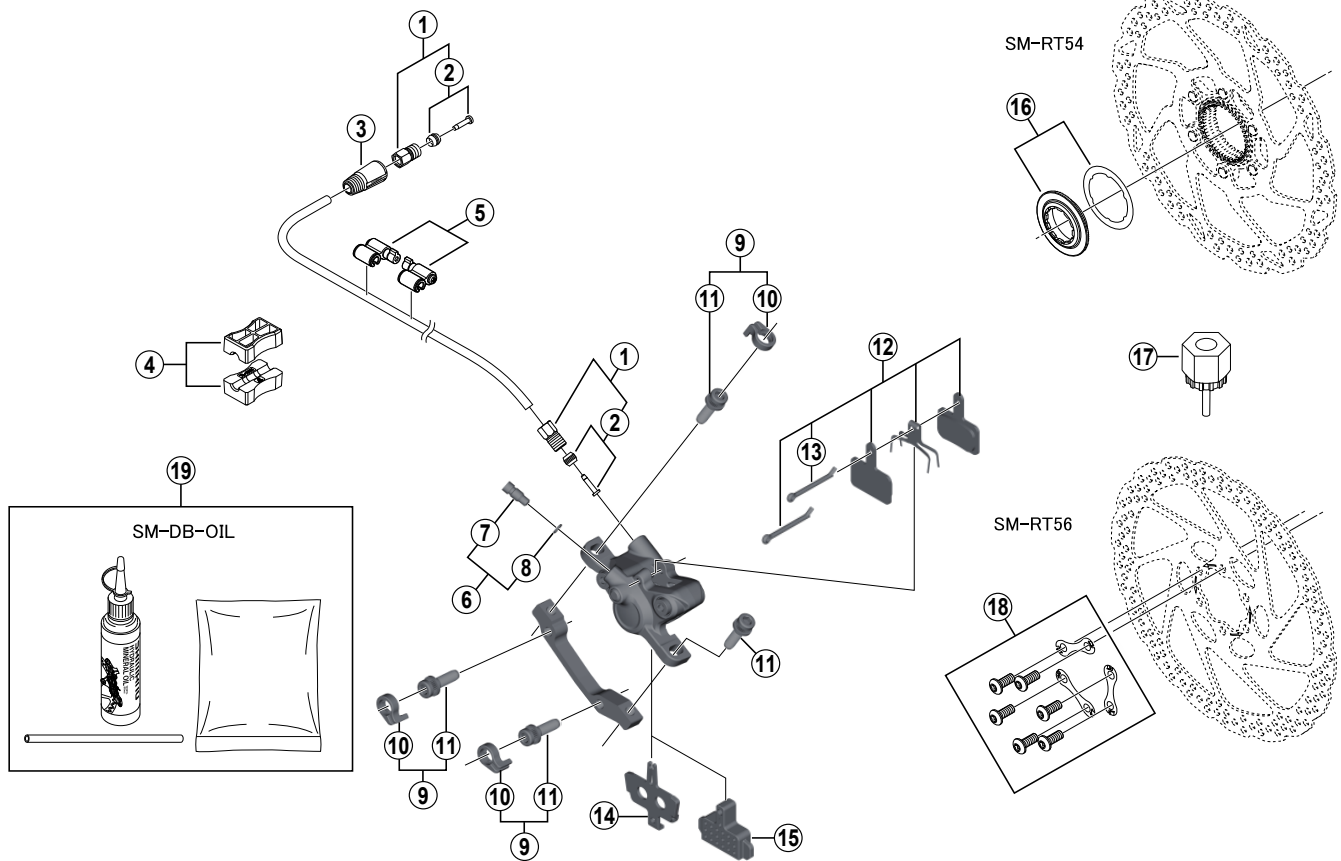

Disc Brake
BR-M355 Brake Caliper
SM-BH59 Brake Hose

SM-RT54 Disc Rotor/Center Lock
SM-RT56 Disc Rotor/6-Bolt

ITEM NO.	SHIMANO CODE NO.	DESCRIPTION
1	Y8AL98020	Connecting Bolt Unit
2	Y8H298040	Olive & Connector Insert
3	Y8H203210	Cover
4	Y8H198030	TL-BH61 Special Tool (2 pcs.)
5	Y83098040	SM-HANG Hose Supporter A & B
6	Y8VZ98010	Bleed Screw & O-Ring
7	Y8VZ07000	Bleed Screw
8	Y8B511000	O-Ring
9	Y8DS98010	Caliper Fixing Bolt (M6 x 18.7) & Snap Ring
10	Y8C511000	Snap Ring
11	Y8C509020	Caliper Fixing Bolt (M6 x 18.7)
12	Y8C998050	Resin Pad (B01S) & Spring w/Split Pin
13	Y8DB06100	Split Pin
14	Y8J506000	Pad Spacer
15	Y8FZ05000	Bleeding Spacer
16	Y8K998010	Lock Ring & Washer
17	Y12009230	TL-LR15 Lock Ring Removal Tool
18	Y8KT98010	Rotor Fixing Bolt & Lock Washer
19	Y83998010	Mineral Oil Bleed Kit (50 ml)

A: Same parts.

B: Parts are usable, but differ in materials, appearance, finish, size, etc.

Absence of mark indicates non-interchangeability.

Aug.-2014-3813
 © Shimano Inc. H

Specifications are subject to change without notice.