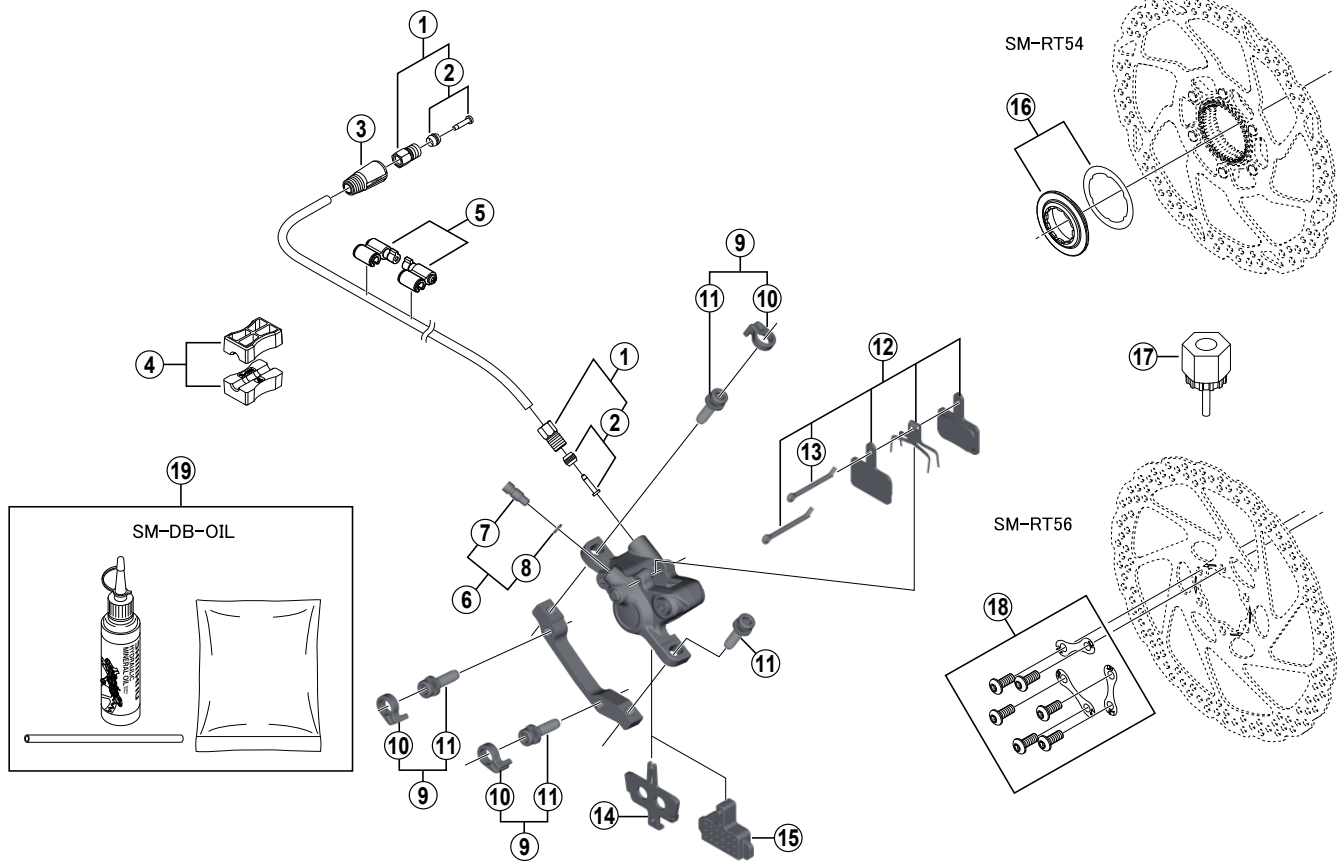

Disc Brake
BR-M355 Brake Caliper
SM-BH59 Brake Hose

SM-RT54 Disc Rotor/Center Lock
SM-RT56 Disc Rotor/6-Bolt

ITEM NO.	SHIMANO CODE NO.	DESCRIPTION
1	Y8AL98020	Connecting Bolt Unit
2	Y8H298040	Olive & Connector Insert
3	Y8H203210	Cover
4	Y8H198030	TL-BH61 Special Tool (2 pcs.)
5	Y83098040	SM-HANG Hose Supporter A & B
6	Y8VZ98010	Bleed Screw & O-Ring
7	Y8VZ07000	Bleed Screw
8	Y8B511000	O-Ring
9	Y8DS98010	Caliper Fixing Bolt (M6 x 18.7) & Snap Ring
10	Y8C511000	Snap Ring
11	Y8C509020	Caliper Fixing Bolt (M6 x 18.7)
12	Y8C998050	Resin Pad (B01S) & Spring w/Split Pin
13	Y8DB06100	Split Pin
14	Y8J506000	Pad Spacer
15	Y8FZ05000	Bleeding Spacer
16	Y8K998010	Lock Ring & Washer
17	Y12009230	TL-LR15 Lock Ring Removal Tool
18	Y8KT98010	Rotor Fixing Bolt & Lock Washer
19	Y83998010	Mineral Oil Bleed Kit (50 ml)

A: Same parts.
 B: Parts are usable, but differ in materials, appearance, finish, size, etc.
 Absence of mark indicates non-interchangeability.

Aug.-2014-3813
 © Shimano Inc. H

Specifications are subject to change without notice.