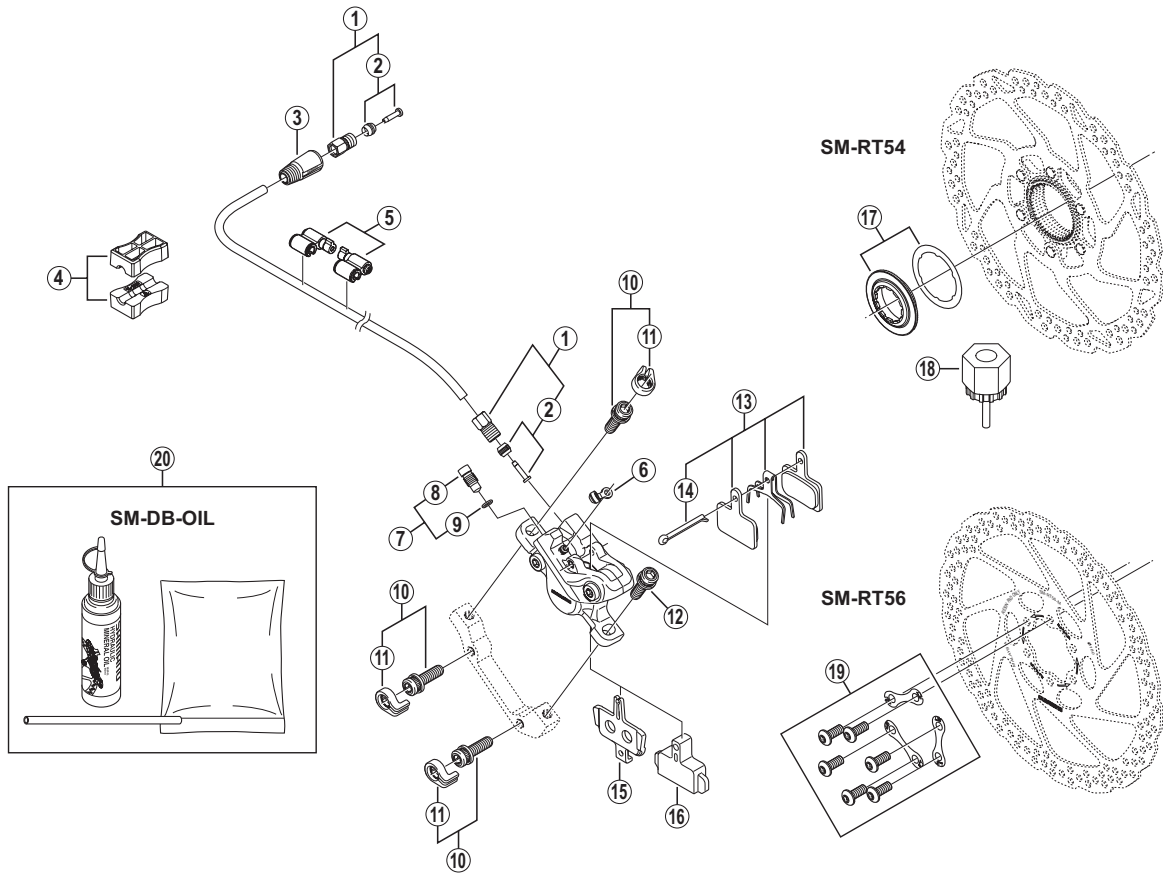

Rear Disc Brake
BR-M395 Brake Caliper
SM-BH59-A Brake Hose

SM-RT54 Disc Rotor/Center Lock
SM-RT56 Disc Rotor/6-Bolt

ITEM NO.	SHIMANO CODE NO.	DESCRIPTION	INTERCHANGEABILITY
1	Y8H598010	Connecting Bolt Unit	B
2	Y8H298020	Olive & Connector Insert	A
3	Y8H203210	Cover	B
4	Y8H198030	TL-BH61 Special Tool (2 pcs.)	A
5	Y83098040	SM-HANG Hose Supporter A & B	A
6	Y8B214000	Bleed Nipple Cap	A
7	Y8VZ98010	Bleed Screw & O-Ring	
8	Y8VZ07000	Bleed Screw	
9	Y8B511000	O-Ring	A
10	Y8DS98010	Adapter Fixing Bolt (M6 x 18.7) & Stop Ring	A
11	Y8C511000	Stop Ring	A
12	Y8C509020	Adapter Fixing Bolt (M6 x 18.7)	A
13	Y8ES98030	Resin Pad (B01S) & Spring w/Split Pin	A
14	Y8DB06000	Split Pin	B
15	Y8J506000	Pad Spacer	A
16	Y8FZ05000	Bleeding Spacer	A
17	Y8K998010	Lock Ring & Washer	B
18	Y12009230	TL-LR15 Lock Ring Removal Tool	A
19	Y8KT98010	Rotor Fixing Bolt & Lock Washer	B
20	Y83998010	Mineral Oil Bleed Kit (50 ml)	A

A: Same parts.

B: Parts are usable, but differ in materials, appearance, finish, size, etc.
Absence of mark indicates non-interchangeability.

Mar.-2012-3268
© Shimano Inc. I