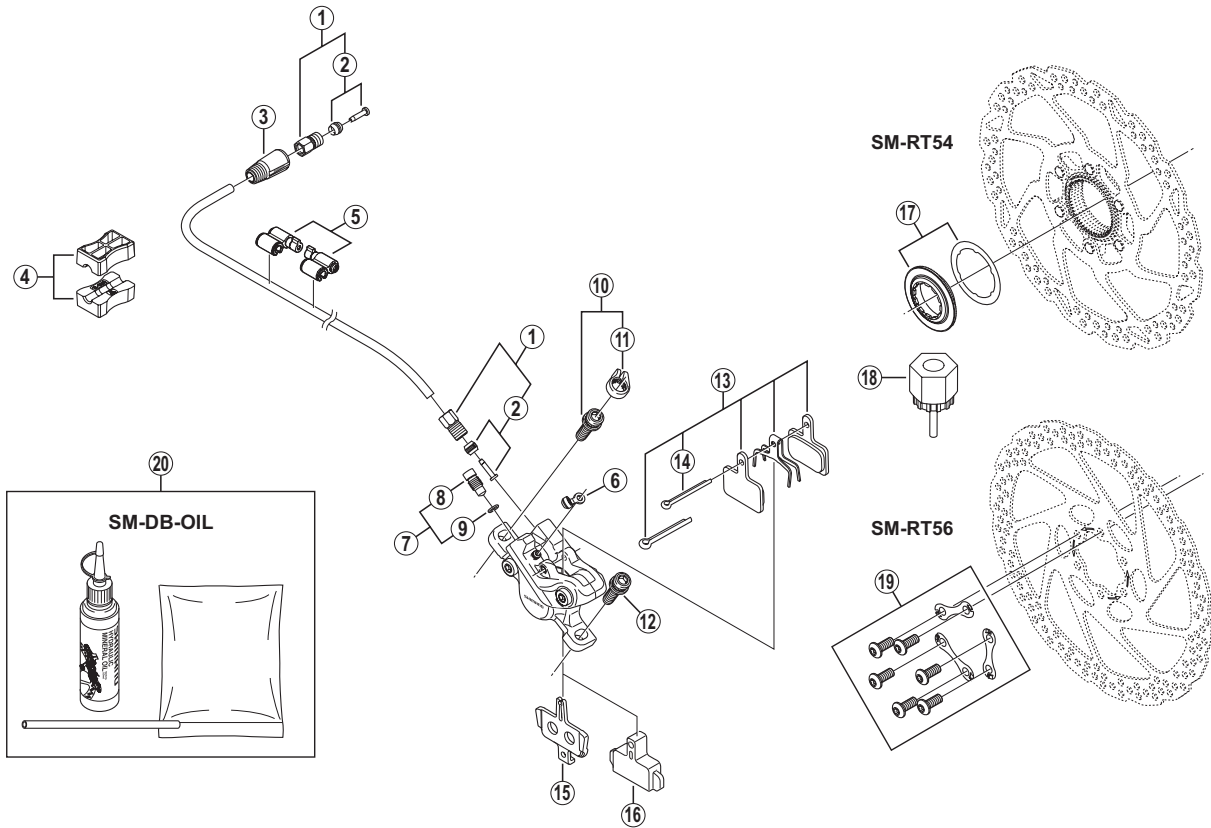

Disc Brake

BR-M447 Brake Caliper
SM-BH59 Brake Hose

SM-RT54 Disc Rotor/Center Lock
SM-RT56 Disc Rotor/6-Bolt

BR-M395

ITEM NO.	SHIMANO CODE NO.	DESCRIPTION	INTERCHANGEABILITY
* 1	Y8H598010	Connecting Bolt Unit	A
2	Y8H298020	Olive & Connector Insert	A
* 3	Y8H203210	Cover	A
4	Y8H198030	TL-BH61 Special Tool (2 pcs.)	A
5	Y83098040	SM-HANG Hose Supporter A & B	A
6	Y8B214000	Bleed Nipple Cap	A
7	Y8VZ98010	Bleed Screw & O-Ring	A
8	Y8VZ07000	Bleed Screw	A
9	Y8B511000	O-Ring	A
10	Y8DS98010	Caliper Fixing Bolt (M6 x 18.7) & Snap Ring	A
11	Y8C511000	Snap Ring	A
12	Y8C509020	Caliper Fixing Bolt (M6 x 18.7)	A
13	Y8C998050	Resin Pad (B01S) & Spring w/Split Pin	
14	Y8DB06000	Split Pin	A
15	Y8J506000	Pad Spacer	A
16	Y8FZ05000	Bleeding Spacer	A
17	Y8K998010	Lock Ring & Washer	A
18	Y12009230	TL-LR15 Lock Ring Removal Tool	A
19	Y8KT98010	Rotor Fixing Bolt & Lock Washer	A
20	Y83998010	Mineral Oil Bleed Kit (50 ml)	A

A: Same parts.

B: Parts are usable, but differ in materials, appearance, finish, size, etc.
 Absence of mark indicates non-interchangeability.

Nov.-2013-3638A
 © Shimano Inc. I

Specifications are subject to change without notice.