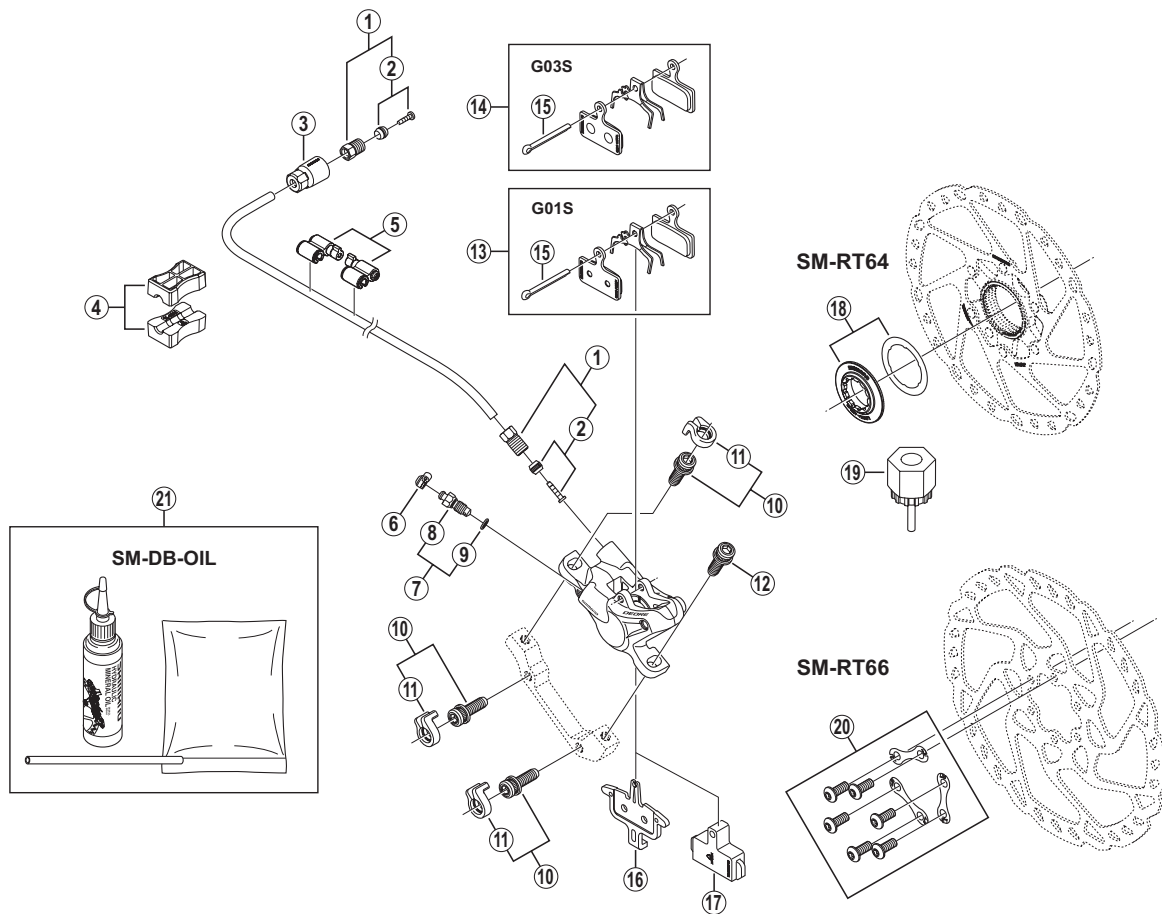

DEORE Disc Brake  
**BR-M615** Brake Caliper  
**SM-BH90-SS** Brake Hose

**SM-RT64** Disc Rotor/Center Lock  
**SM-RT66** Disc Rotor/6-Bolt

BR-M615

ITEM NO.	SHIMANO CODE NO.	DESCRIPTION	INTERCHANGEABILITY
1	Y8KH98010	Connecting Bolt Unit	B
2	Y8JA98020	Olive & Connector Insert	A
3	Y8JA07010	Cover	B
4	Y8H198030	TL-BH61 Special Tool (2 pcs.)	A
5	Y83098040	SM-HANG Hose Supporter A & B	A
6	Y8B214000	Bleed Nipple Cap	B
7	Y8ES98020	Bleed Nipple & Seal Ring	B
8	Y8CL24100	Bleed Nipple	B
9	Y8B511000	O-Ring for Bleed Nipple	B
10	Y8DS98010	Caliper Fixing Bolt (M6 x 18.7) & Snap Ring	A
11	Y8C511000	Snap Ring	A
12	Y8C509020	Caliper Fixing Bolt (M6 x 18.7)	A
13	Y8KA98010	Resin Pad (G01S) & Spring w/Split Pin	A
14	Y8JZ98020	Metal Pad (G03S) & Spring w/Split Pin	A
15	Y8DB06100	Split Pin	A
16	Y84E03000	Pad Spacer	
17	Y8J712100	Bleeding Spacer	B
18	Y8CL98090	Lock Ring & Washer	
19	Y12009230	TL-LR15 Lock Ring Removal Tool	A
20	Y8KT98010	Rotor Fixing Bolt & Lock Washer	A
21	Y83998010	Mineral Oil Bleed Kit (50 ml)	A

A: Same parts.

B: Parts are usable, but differ in materials, appearance, finish, size, etc.  
Absence of mark indicates non-interchangeability.

Apr.-2013-3500  
© Shimano Inc. I

Specifications are subject to change without notice.

**SHIMANO**