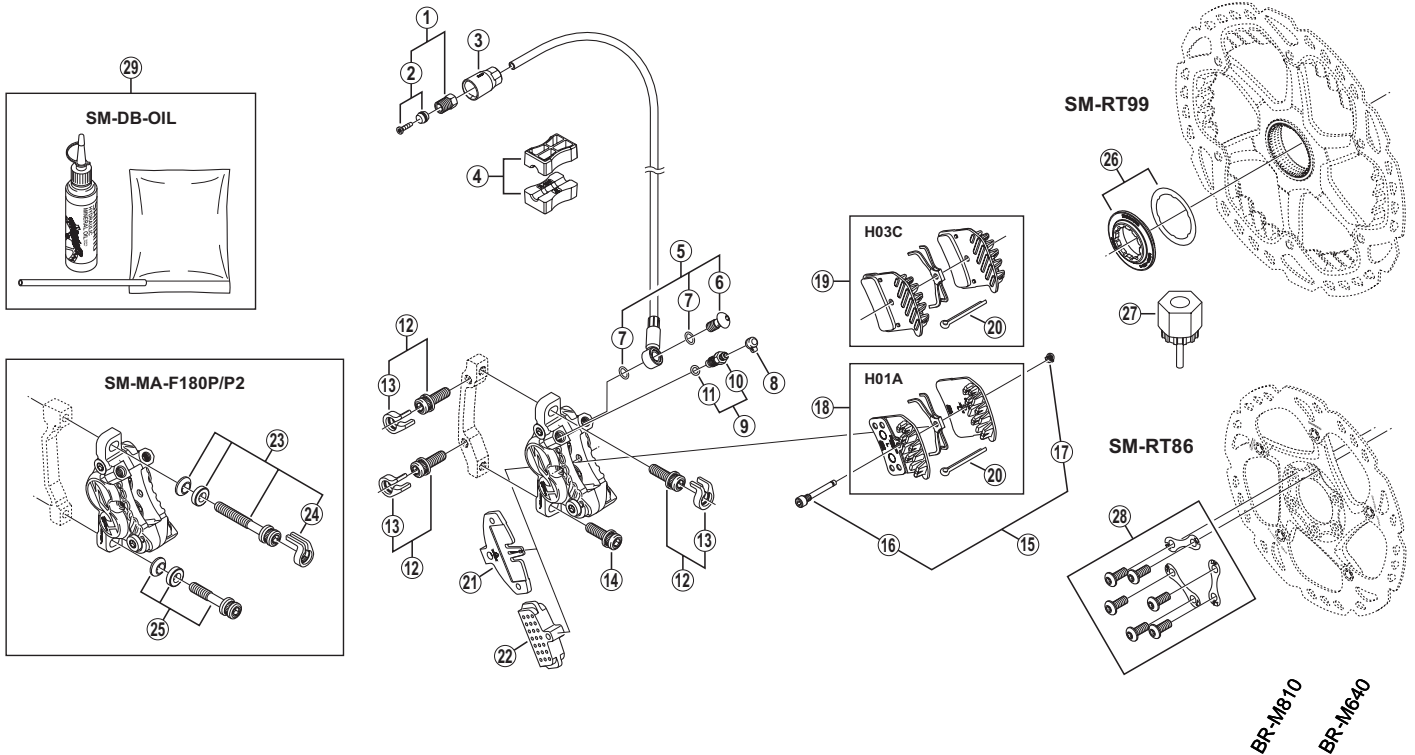

SAINT Front Disc Brake

BR-M820 Brake Caliper

SM-BH90-SBLS Brake Hose

SM-RT99

Disc Rotor/Center Lock

SM-RT86

Disc Rotor/6-Bolt

ITEM NO.	SHIMANO CODE NO.	DESCRIPTION	INTERCHANGEABILITY
1	Y8JA98010	Connecting Bolt Unit	A
2	Y8JA98020	Olive & Connector Insert	A
3	Y8JA07000	Cover	A
4	Y8H198030	TL-BH61 Special Tool (2 pcs.)	A A
5	Y8H098010	Banjo Bolt & O-Ring	A A
6	Y8H001500	Banjo Bolt	A A
7	Y8SY28000	O-Ring	A A
8	Y8B214000	Bleed Nipple Cap	A A
9	Y8CL98050	Bleed Nipple & Seal Ring	A A
10	Y8CL24000	Bleed Nipple	A A
11	Y8B511001	O-Ring for Bleed Nipple	A A
12	Y8DS98010	Adapter Fixing Bolt (M6 x 18.7) & Snap Ring	A A
13	Y8C511000	Snap Ring	A A
14	Y8C509020	Adapter Fixing Bolt (M6 x 18.7)	A A
15	Y8JZ98010	Pad Axle & Snap Ring	A B
16	Y8JZ05000	Pad Axle	A B
17	Y8J716000	Snap Ring	A B
18	Y8VT98010	Resin Pad (H01A) w/Fin & Spring w/Split Pin	B
19	Y8VT98020	Metal Pad (H03C) w/Fin & Spring w/Split Pin	B
20	Y8DB06100	Split Pin	A
21	Y8FF18000	Pad Spacer	A A
22	Y8FF19000	Bleeding Spacer	A A
23	Y8G498020	Caliper Fixing Bolt Unit (M6 x 37.9)	A A
24	Y81703000	Snap Ring	A A
25	Y8G498030	Caliper Fixing Bolt Unit (M6 x 32.1)	A A
26	Y8K198010	Lock Ring & Washer	A A
27	Y12009230	TL-LR15 Lock Ring Removal Tool	A A
*	Y8J298020	Rotor Fixing Bolt & Lock Washer	
29	Y83998010	Mineral Oil Bleed Kit (50 ml)	A A

A: Same parts.

B: Parts are usable, but differ in materials, appearance, finish, size, etc.

Absence of mark indicates non-interchangeability.

Oct-2012-3383A

© Shimano Inc. I

Specifications are subject to change without notice.