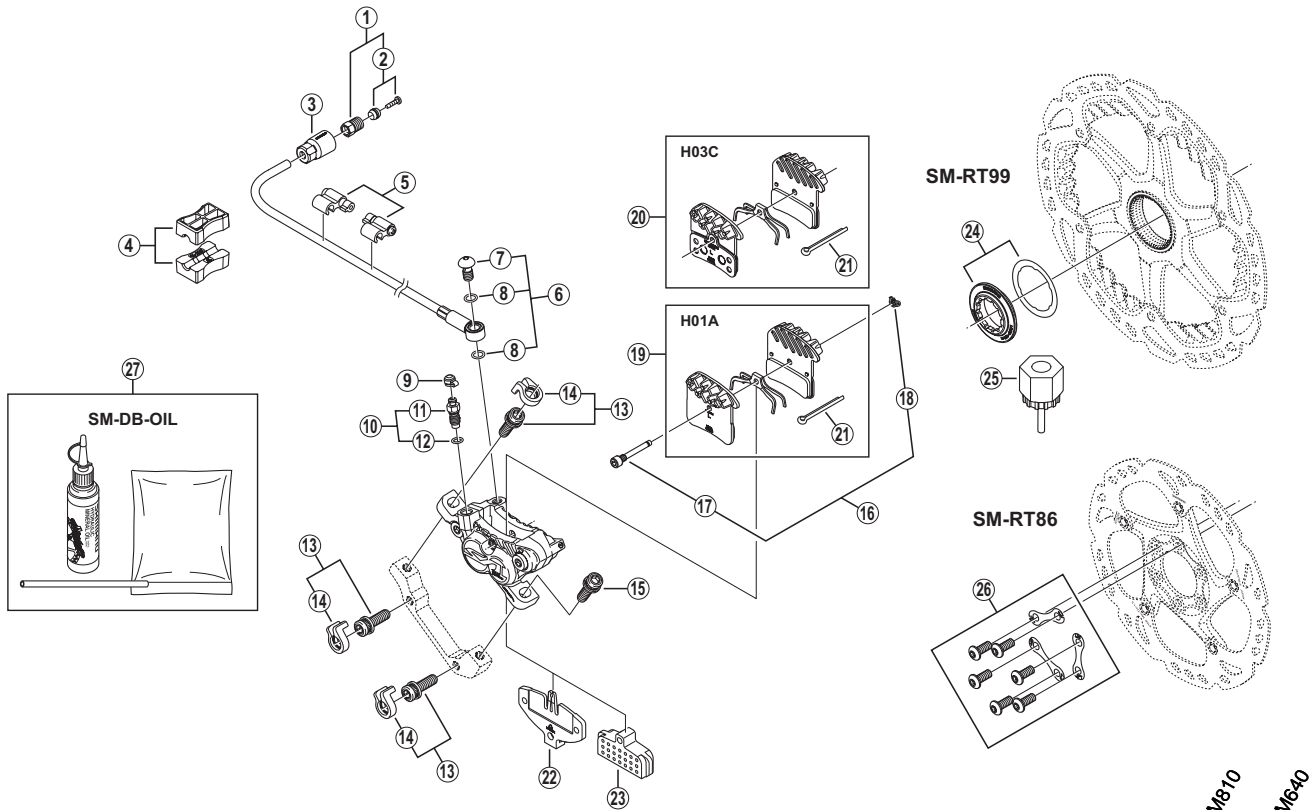

SAINT Rear Disc Brake

BR-M820 Brake Caliper

SM-BH90-SBLS Brake Hose

SM-RT99

Disc Rotor/Center Lock

SM-RT86

Disc Rotor/6-Bolt

ITEM NO.	SHIMANO CODE NO.	DESCRIPTION	INTERCHANGEABILITY
1	Y8JA98010	Connecting Bolt Unit	A
2	Y8JA98020	Olive & Connector Insert	A
3	Y8JA07000	Cover	A
4	Y8H198030	TL-BH61 Special Tool (2 pcs.)	A A
5	Y83098040	SM-HANG Hose Supporter A & B	A A
6	Y8H098010	Banjo Bolt & O-Ring	A A
7	Y8H001500	Banjo Bolt	A A
8	Y8SY28000	O-Ring	A A
9	Y8B214000	Bleed Nipple Cap	A A
10	Y8CL98050	Bleed Nipple & Seal Ring	A A
11	Y8CL24000	Bleed Nipple	A A
12	Y8B511001	O-Ring for Bleed Nipple	A A
13	Y8DS98010	Adapter Fixing Bolt (M6 x 18.7) & Snap Ring	A A
14	Y8C511000	Snap Ring	A A
15	Y8C509020	Adapter Fixing Bolt (M6 x 18.7)	A A
16	Y8JZ98010	Pad Axle & Snap Ring	A B
17	Y8JZ05000	Pad Axle	A B
18	Y8J716000	Snap Ring	A B
19	Y8VT98010	Resin Pad (H01A) w/Fin & Spring w/Split Pin	B
20	Y8VT98020	Metal Pad (H03C) w/Fin & Spring w/Split Pin	B
21	Y8DB06100	Split Pin	A
22	Y8FF18000	Pad Spacer	A A
23	Y8FF19000	Bleeding Spacer	A A
24	Y8K198010	Lock Ring & Washer	A A
25	Y12009230	TL-LR15 Lock Ring Removal Tool	A A
* 26	Y8J298020	Rotor Fixing Bolt & Lock Washer	
27	Y83998010	Mineral Oil Bleed Kit (50 ml)	A A

A: Same parts.

B: Parts are usable, but differ in materials, appearance, finish, size, etc.

Absence of mark indicates non-interchangeability.

Oct-2012-3277A

© Shimano Inc. I

Specifications are subject to change without notice.