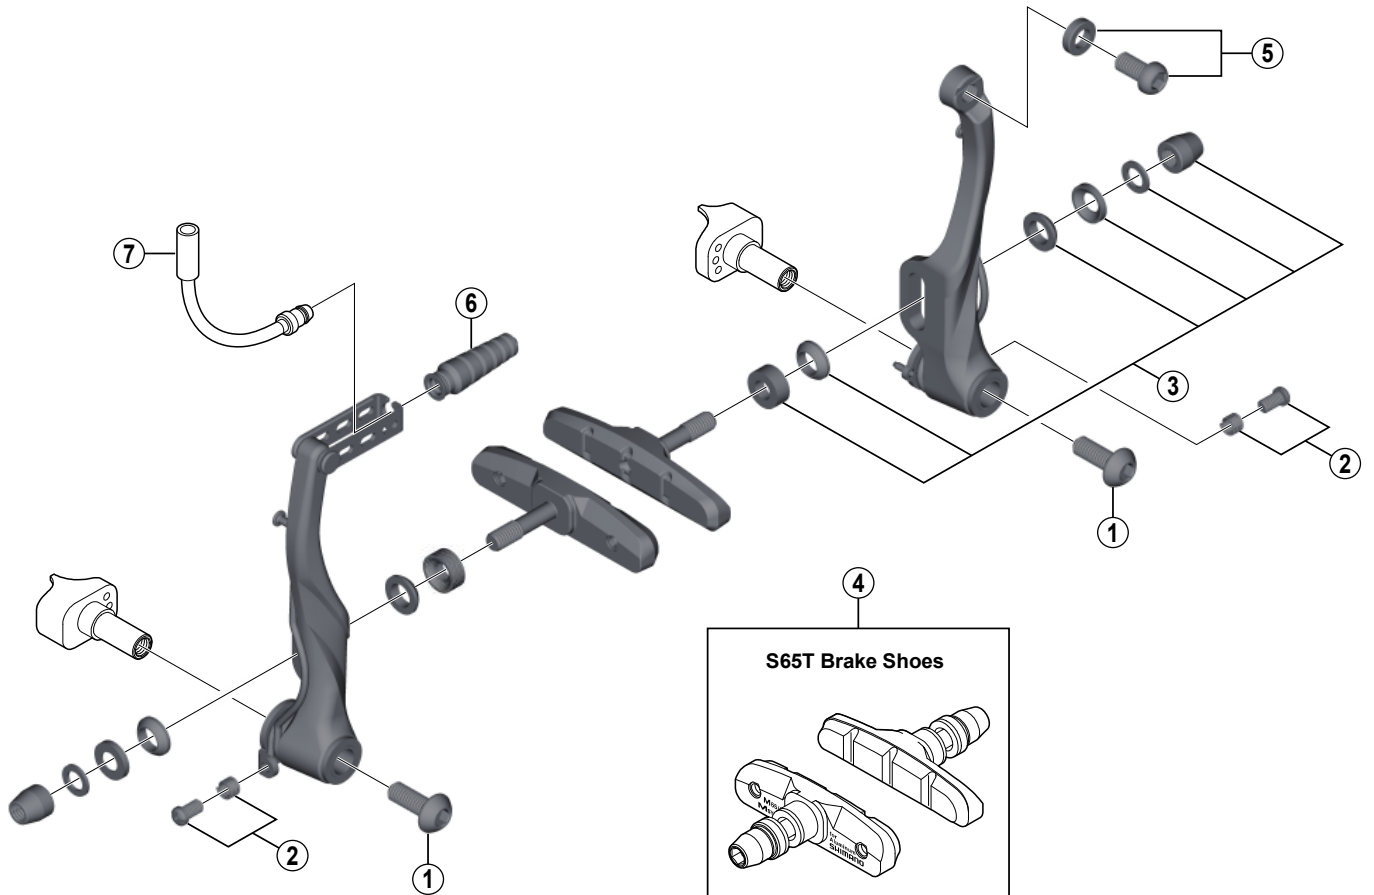

# ALIVIO V-Brake BR-T4000

ITEM NO.	SHIMANO CODE NO.	DESCRIPTION	INTERCHANGEABILITY
1	Y82N18800	Link Fixing Bolt (M6 x 16)	A
	Y82N18500	Link Fixing Bolt (M6 x 25)	A
2	Y8B098010	Spring Tension Adjustment Screw (M4x 7) & Stopper	A
3	Y8B098030	Shoe Fixing Nut Unit	A
4	Y8GP9810A	S65T Brake Shoe Set (10 pairs)	A
5	Y8B098020	Cable Fixing Bolt (M6 x 11.5) & Plate	A
6	Y8FG05000	Boot	A
7	Y8AA98070	Inner Cable Lead Unit (90° : Middle)	A
	Y8AA98080	Inner Cable Lead Unit (135° : Long)	A
	Y8AA98120	Inner Cable Lead Unit (45° : Short)	A

A: Same parts.

B: Parts are usable, but differ in materials, appearance, finish, size, etc.

Absence of mark indicates non-interchangeability.

BR-M422

Mar.-2014-3667  
© Shimano Inc. H

Specifications are subject to change without notice.