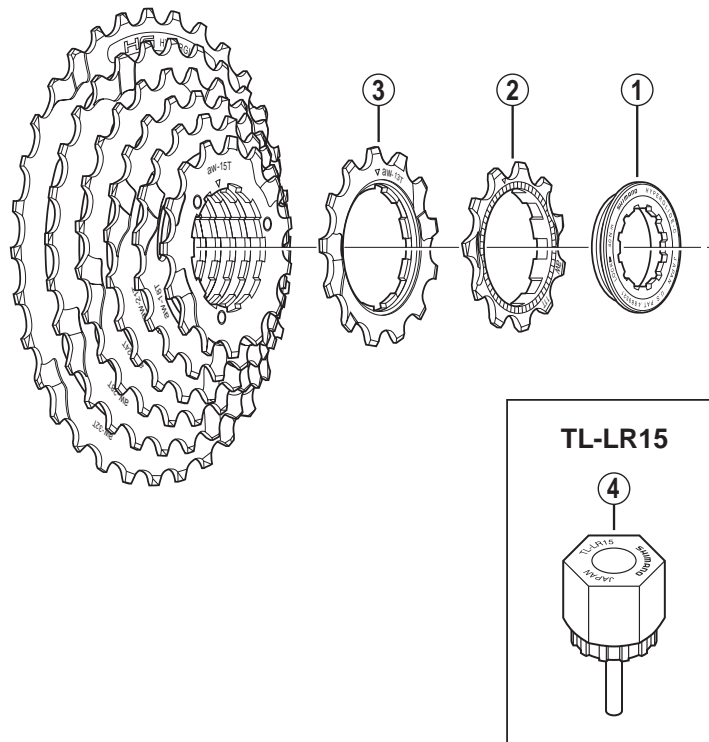

Cassette Sprocket

CS-HG50-8I 8-Speed / aw-Group

• aw-group sprocket teeth combination: 11-13-15-18-21-24-28-32T

ITEM NO.	SHIMANO CODE NO.	DESCRIPTION
1	Y11E01400	Lock Ring (Black)
* 2	Y11F1149E	Sprocket Wheel 11T (Silver / Built in spacer type)
3	Y11F1349E	Sprocket Wheel 13T (Silver / Built in spacer type)
* 4	Y12009230	Lock Ring Removal Tool (TL-LR15)