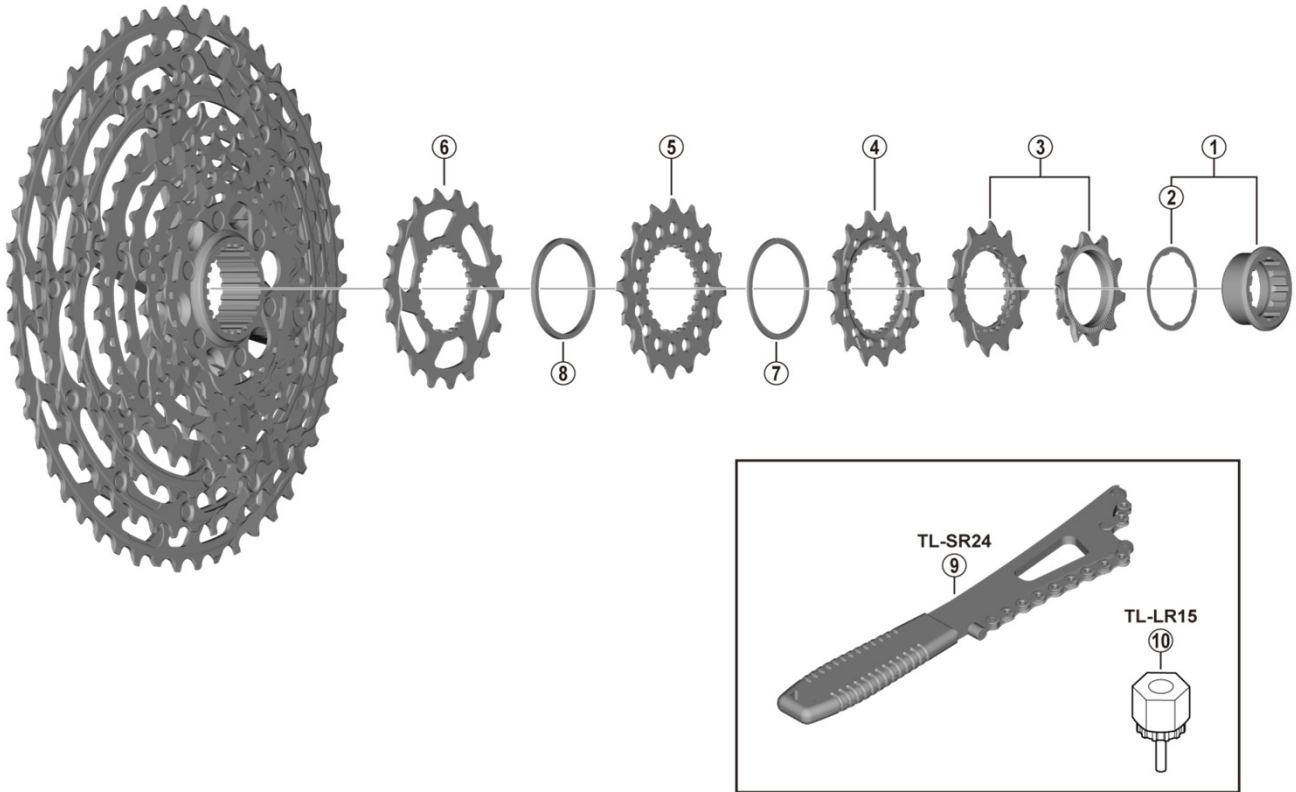

DEORE Cassette Sprocket  
**CS-M6100** (12-speed)

• Sprocket teeth combination: 10-12-14-16-18-21-24-28-33-39-45-51T

CS-M7100

ITEM NO.	SHIMANO CODE NO.	DESCRIPTION	INTERCHANGEABILITY
1	Y0GY98010	Lock Ring & Washer	A
2	Y1X400200	Lock Ring Washer	A
3	Y1X498020	Sprocket Wheel 10T B & 12T D	A
4	Y0GX14000	Sprocket Wheel 14T C	A
5	Y0GX16000	Sprocket Wheel 16T C	A
6	Y0GX18000	Sprocket Wheel 18T F	A
7	Y0GY00300	Spacer A	A
8	Y0GY00310	Spacer B	A
9	Y13098730	TL-SR24 Sprocket Remover	A
10	Y12009230	TL-LR15 Lock Ring Removal Tool	A

A: Same parts.

B: Parts are usable, but differ in materials, appearance, finish, size, etc.

Absence of mark indicates non-interchangeability.

Specifications are subject to change without notice.

May-2020-4666