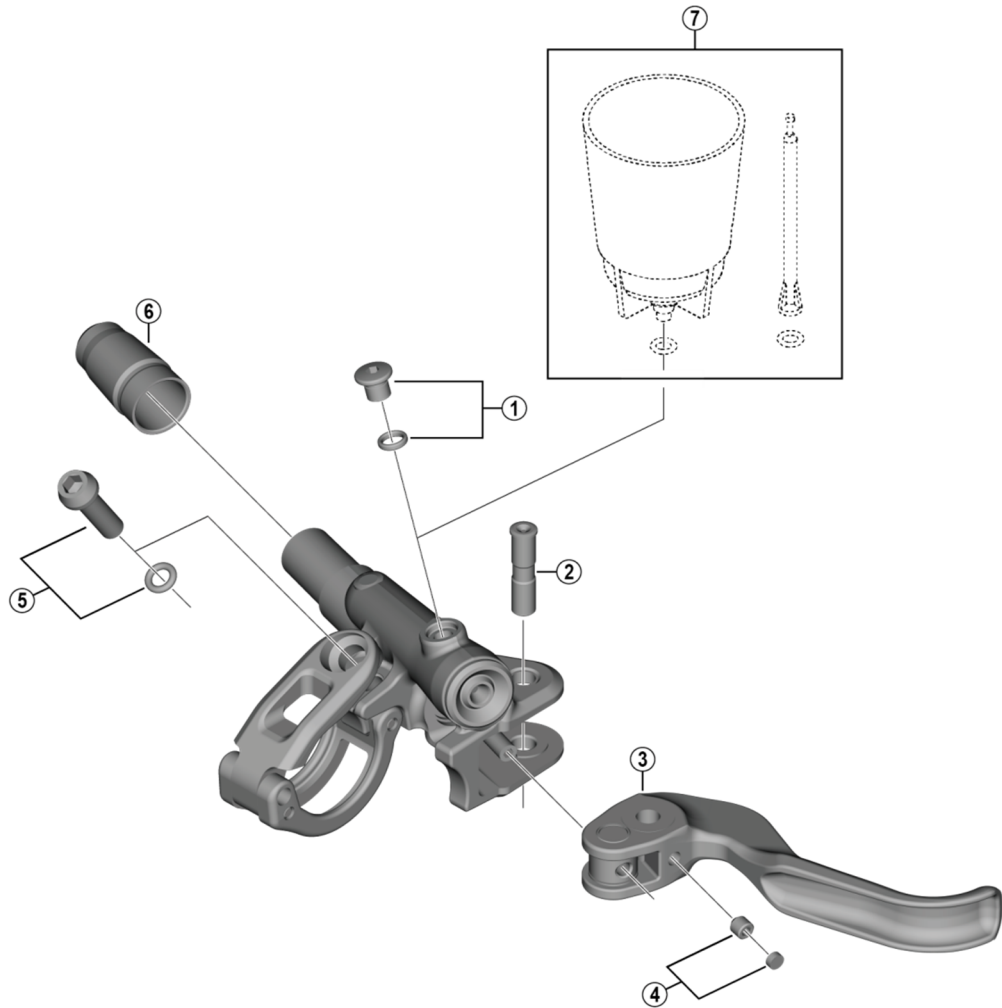

XTR Brake Lever
BL-M9100 For Disc Brake

ITEM NO.	SHIMANO CODE NO.	DESCRIPTION
1	Y8WC98010	Bleed Screw & O-Ring
2	Y1XJ07000	Lever Axle
3	Y1XJ98010	Lever Member Unit
4	Y8V398040	Lever Axle Fixing Bolt & Cap
5	Y1XJ98020	Clamp Bolt (M5 x17) & O-Ring
6	Y1XJ16000	Cover
7	ESMDISCBP	Funnel & Oil Stopper