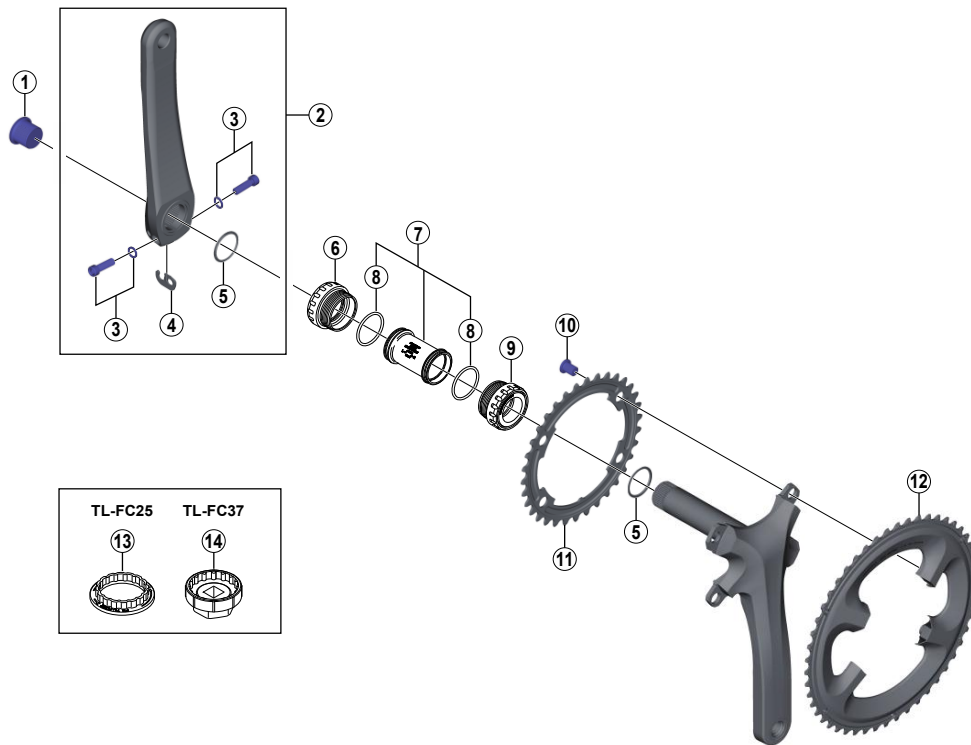

SHIMANO 105 Crankset FC-5800 SM-BBR60

- Chainring teeth combinations: 50-34T/52-36T/53-39T
- Bolt circle diameter: 110 mm

FC-6800

ITEM NO.	SHIMANO CODE NO.	DESCRIPTION	INTERCHANGEABILITY
1	Y1P417000	Crank Arm Fixing Bolt	A
2	Y1PH98010	Left Hand Crank Arm 165 mm (Black)	B
	Y1PH98020	Left Hand Crank Arm 165 mm (Silver)	B
	Y1PH98030	Left Hand Crank Arm 170 mm (Black)	B
	Y1PH98040	Left Hand Crank Arm 170 mm (Silver)	B
	Y1PH98050	Left Hand Crank Arm 172.5 mm (Black)	B
	Y1PH98060	Left Hand Crank Arm 172.5 mm (Silver)	B
	Y1PH98070	Left Hand Crank Arm 175 mm (Black)	B
	Y1PH98080	Left Hand Crank Arm 175 mm (Silver)	B
3	Y1KS98030	Clamp Bolt (M6 x 19) & Washer	B
4	Y1GE98050	Plate	A
5	Y1F316000	Ring	A
6	Y1P598010	Left Hand Adapter (B.C.1.37" x 24T) English Thread (SM-BBR60)	A
	Y1P598020	Left Hand Adapter (M36 x 24T) Italian Thread (SM-BBR60)	A
7	Y1G398150	Inner Cover & O-Ring	A
8	Y1TF21000	O-Ring	A
9	Y1P598030	Right Hand Adapter (B.C.1.37" x 24T) English Thread (SM-BBR60)	A
	Y1P598040	Right Hand Adapter (M36 x 24T) Italian Thread (SM-BBR60)	A
10	Y1MM98100	Gear Fixing Bolt (M8 x 8.5 / 4 pcs.)	A
11	Y1PH34000	Chainring 34T-MA for 50-34T (Black)	B
	Y1PH34010	Chainring 34T-MA for 50-34T (Silver)	B
	Y1PH36000	Chainring 36T-MB for 52-36T (Black)	B
	Y1PH36010	Chainring 36T-MB for 52-36T (Silver)	B
	Y1PH39000	Chainring 39T-MD for 53-39T (Black)	B
	Y1PH39010	Chainring 39T-MD for 53-39T (Silver)	B
	Y1PH98090	Chainring 50T-MA for 50-34T (Black)	B
	Y1PH98100	Chainring 50T-MA for 50-34T (Silver)	B
12	Y1PH98110	Chainring 52T-MB for 52-36T (Black)	B
	Y1PH98120	Chainring 52T-MB for 52-36T (Silver)	B
	Y1PH98130	Chainring 53T-MD for 53-39T (Black)	B
	Y1PH98140	Chainring 53T-MD for 53-39T (Silver)	B
	Y13009260	TL-FC25 Adapter Installation Tool	A
14	Y13009270	TL-FC37 Adapter Installation Tool	A