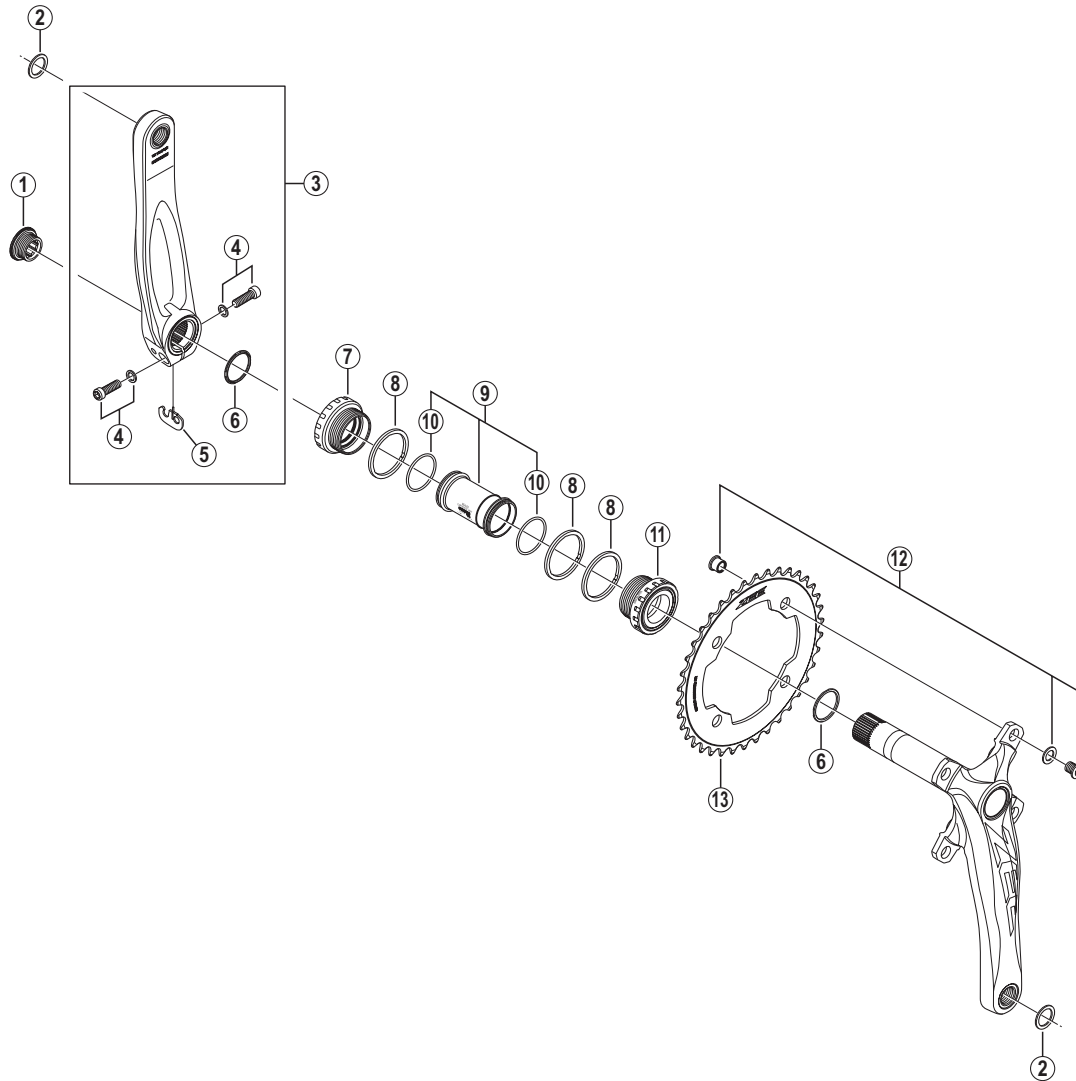

SHIMANO ZEE Front Chainwheel FC-M640

• Bolt circle diameter: 104 mm

FC-M640

ITEM NO.	SHIMANO CODE NO.	DESCRIPTION	INTERCHANGEABILITY
1	Y1F811100	Crank Arm Fixing Bolt	B
2	Y1NG98010	Pedal Washer (2 pcs.)	A
3	Y1NG98020	Left Hand Crank Arm 165 mm	
	Y1NG98030	Left Hand Crank Arm 170 mm	
	Y1NG98040	Left Hand Crank Arm 175 mm	
4	Y1KS98030	Clamp Bolt (M6 x 19) & Washer	A
5	Y1FU98120	Plate	A
6	Y1F316000	Ring	A
7	Y1LD98060	Left Hand Adapter (B.C.1.37" x 24T) English Thread (SM-BB51)	B
8	Y1F813000	Spacer (2.5 mm)	A
9	Y1J898060	Inner Cover & O-Ring	
10	Y1TF21000	O-Ring	A
11	Y1LD98070	Right Hand Adapter (B.C.1.37" x 24T) English Thread (SM-BB51)	
12	Y1NG98050	Gear Fixing Bolt Unit (M8 x 8.5 / 4 sets)	B
13	Y1NG34000	Chainring 34T (Black)	B
	Y1NG36000	Chainring 36T (Black)	B
	Y1NG38000	Chainring 38T (Black)	B

A: Same parts.

B: Parts are usable, but differ in materials, appearance, finish, size, etc.

Absence of mark indicates non-interchangeability.

Mar.-2012-3433
© Shimano Inc. I

Specifications are subject to change without notice.