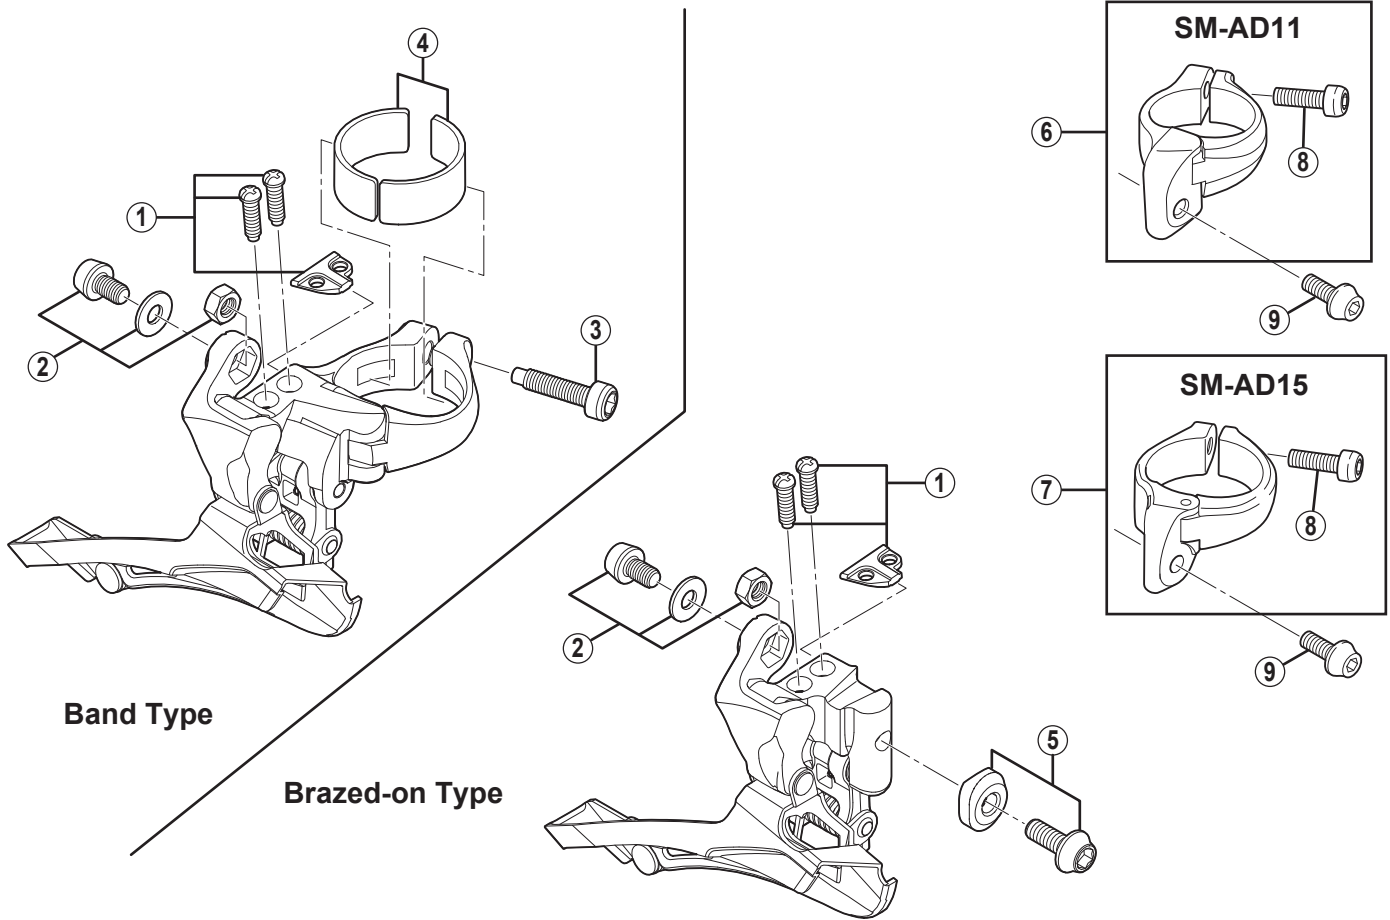

SHIMANO SORA Front Derailleur
FD-3500-B (For Double Gear)
FD-3500-F (For Double Gear)

FD-3400
 FD-4600
 FD-2300

ITEM NO.	SHIMANO CODE NO.	DESCRIPTION	INTERCHANGEABILITY		
			FD-3400	FD-4600	FD-2300
1	Y5NG98010	Stroke Adjust Screws (M4 x 13) & Plate		B	
2	Y5NG98020	Cable Fixing Bolt Unit		B	
3	Y59L19300	Clamp Bolt (M5 x 16.5)	A	B	B
4	Y5NG98030	Clamp Band Adapter (2 pcs.) for S-size / ϕ 28.6 mm (1-1/8")		B	
5	Y5NG98040	Clamp Bolt (M5 x 15.2) & Radius Washer for Brazed-on Type	A		A
6	Y5JD98040	SM-AD11 Clamp Band Unit ϕ 31.8 mm (1-1/4") for Brazed-on Type	A	A	A
7	Y5JD98050	SM-AD15 Clamp Band Unit ϕ 34.9 mm (1-3/8") for Brazed-on Type	A	A	A
8	Y59L19100	Clamp Bolt (M5 x 17.5) for SM-AD11 / AD15	A	A	A
9	Y5C252200	Clamp Bolt (M5 x 15.2) for SM-AD11 / AD15	A		A

A: Same parts.
 B: Parts are usable, but differ in materials, appearance, finish, size, etc.
 Absence of mark indicates non-interchangeability.

Mar.-2012-3415
 © Shimano Inc.D