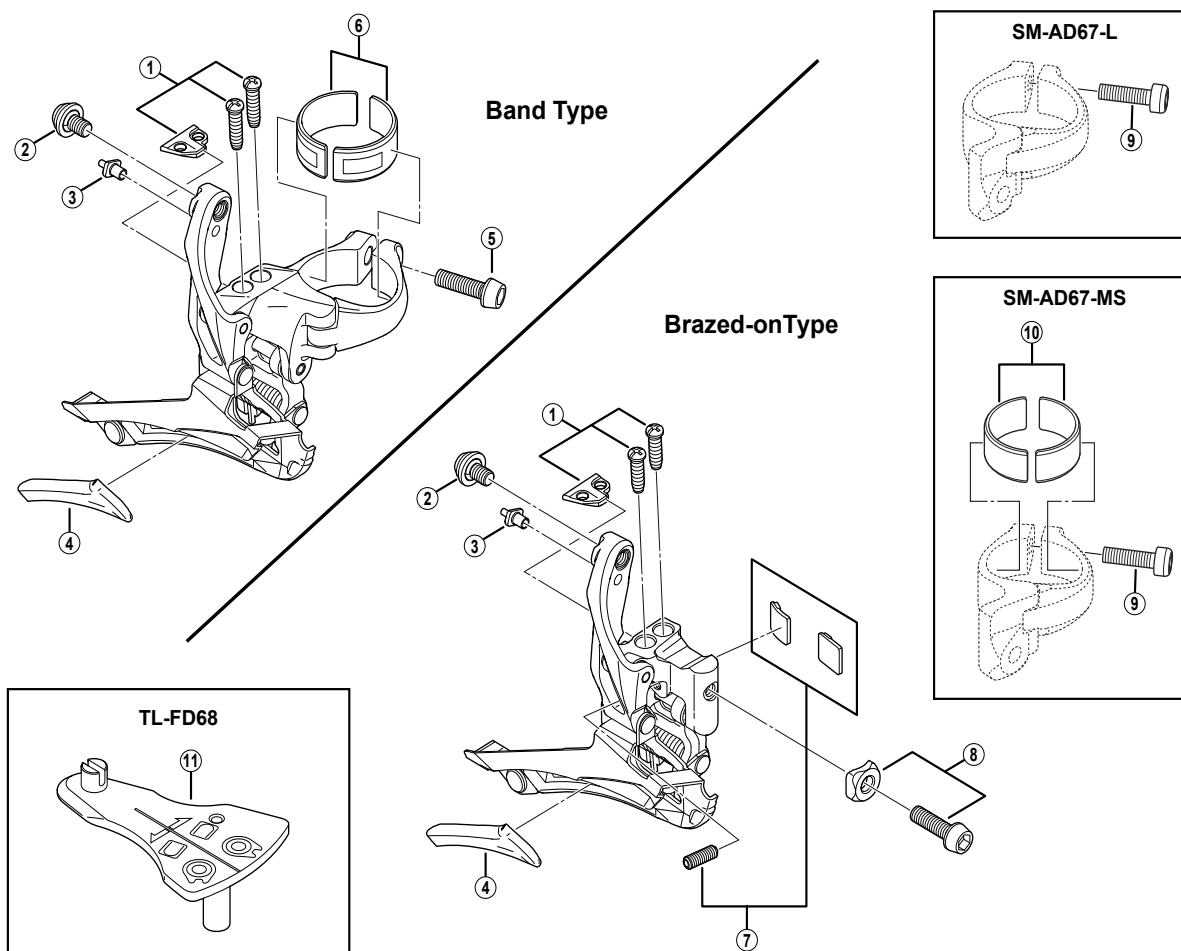

ULTEGRA Front Derailleur FD-6800

FD-9000

ITEM NO.	SHIMANO CODE NO.	DESCRIPTION	INTERCHANGEABILITY	
1	Y5P198010	Stroke Adjust Screws (M4 x 15) & Plate for Band Type		
	Y5MR98010	Stroke Adjust Screws (M4 x 13) & Plate for Brazed-on Type		
2	Y5P198020	Cable Fixing Bolt Unit		
3	Y5P122000	Converter		
4	Y5P116000	Skid Plate		
5	Y5A407120	Clamp Bolt (M5 x 17)	A	
6	Y5P198030	Adapter (2 pcs.) for ϕ 28.6 mm	B	
7	Y5NF98030	Support Bolt & Plate (Round Type/Flat Type)	A	
8	Y5NF98060	Clamp Bolt (M5 x 15) & Radius Washer	A	
9	Y59L19100	Clamp Bolt (M5 x 17.5) for SM-AD67		
10	Y5JD98020	Adapter (2 pcs.) for ϕ 28.6 mm		
11	Y5P598010	Cable Fixing Point Checking Tool (TL-FD68)		

A: Same parts.

B: Parts are usable, but differ in materials, appearance, finish, size, etc.

Absence of mark indicates non-interchangeability.

Sep.-2015-3604D

© Shimano Inc. H

Specifications are subject to change without notice.