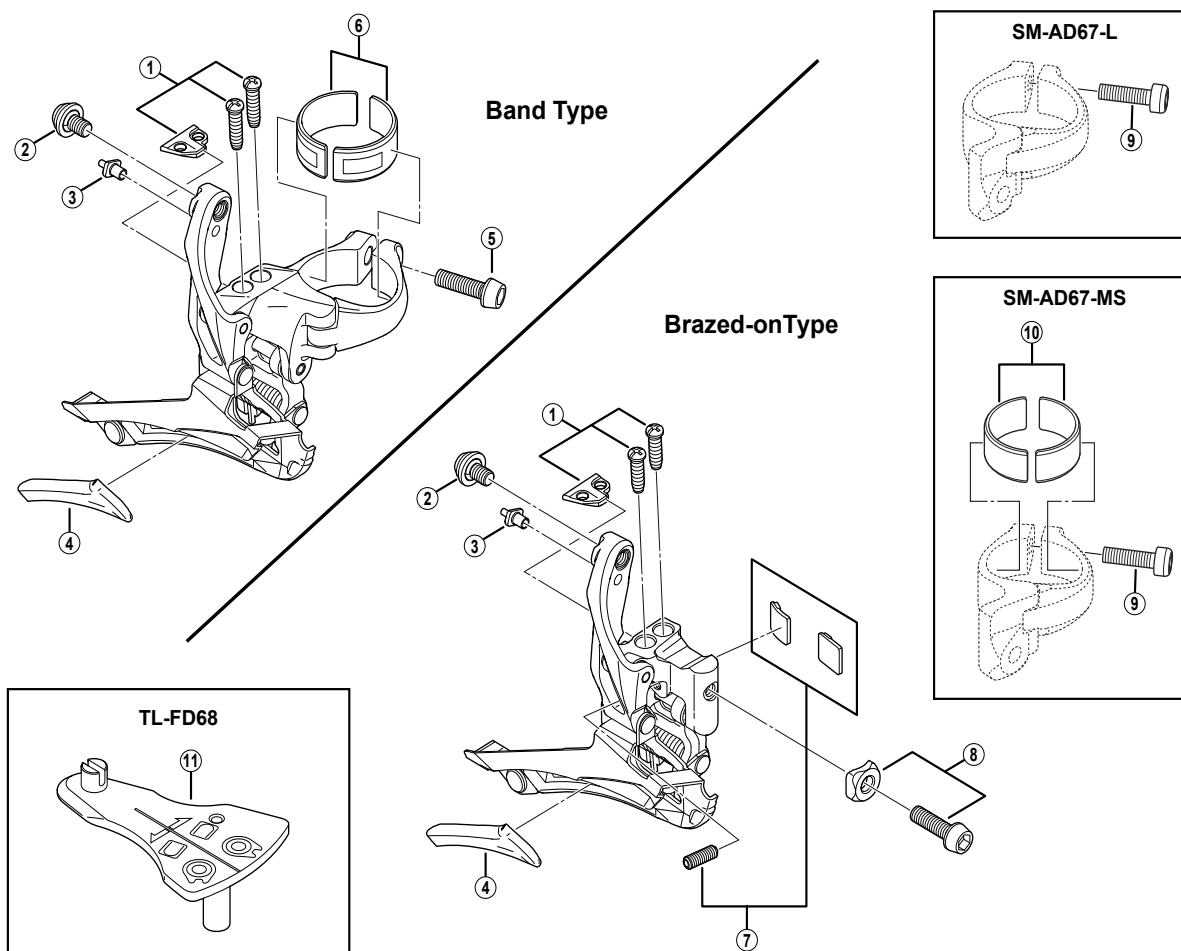

# ULTEGRA Front Derailleur FD-6800

FD-9000

ITEM NO.	SHIMANO CODE NO.	DESCRIPTION	INTERCHANGEABILITY
1	Y5P198010	Stroke Adjust Screws (M4 x 15) & Plate for Band Type	
	Y5MR98010	Stroke Adjust Screws (M4 x 13) & Plate for Brazed-on Type	
2	Y5P198020	Cable Fixing Bolt Unit	
3	Y5P122000	Converter	
4	Y5P116000	Skid Plate	
5	Y5A407120	Clamp Bolt (M5 x 17)	A
6	Y5P198030	Adapter (2 pcs.) for $\phi$ 28.6 mm	B
7	Y5NF98030	Support Bolt & Plate (Round Type/Flat Type)	A
8	Y5NF98060	Clamp Bolt (M5 x 15) & Radius Washer	A
9	Y59L19100	Clamp Bolt (M5 x 17.5) for SM-AD67	
10	Y5JD98020	Adapter (2 pcs.) for $\phi$ 28.6 mm	
11	Y5P598010	Cable Fixing Point Checking Tool (TL-FD68)	

A: Same parts.

B: Parts are usable, but differ in materials, appearance, finish, size, etc.

Absence of mark indicates non-interchangeability.

Sep.-2015-3604D

© Shimano Inc. H

Specifications are subject to change without notice.