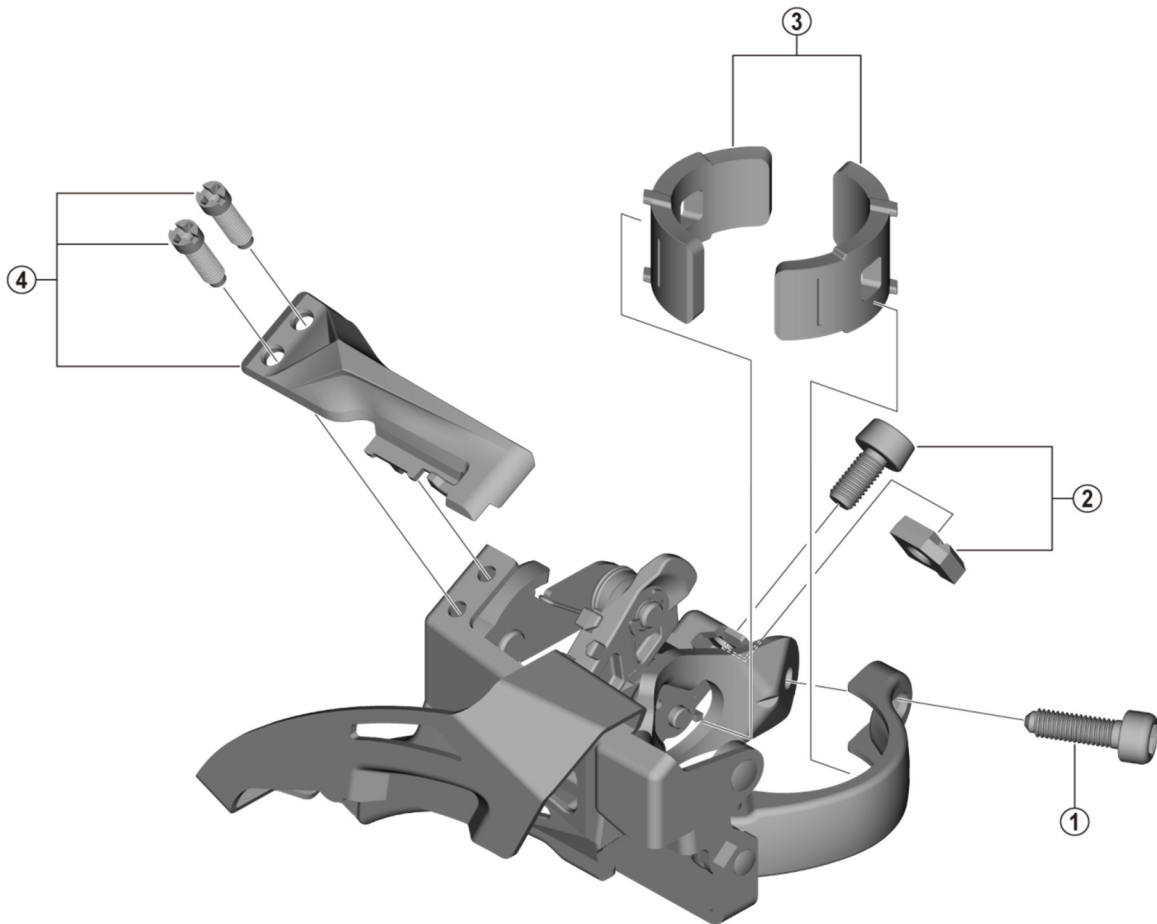

ALTUS Front Derailleur  
**FD-M2020-TS** (2x9-speed)

ITEM NO.	SHIMANO CODE NO.	DESCRIPTION
1	Y2B700030	Clamp Bolt (M5 x 17)
2	Y5PC98010	Cable Fixing Bolt (M5 x 8.1) & Nut
3	Y5RN98010	Clamp Band Adapter Unit for S-size / Diameter 28.6 mm
	Y5RN98020	Clamp Band Adapter Unit for M-size / Diameter 31.8 mm
4	Y2EE98010	Stroke Adjust Screws (M4 x 13) & Plate

Apr.-2019-4501  
 © Shimano Inc. I

Specifications are subject to change without notice.

**SHIMANO**