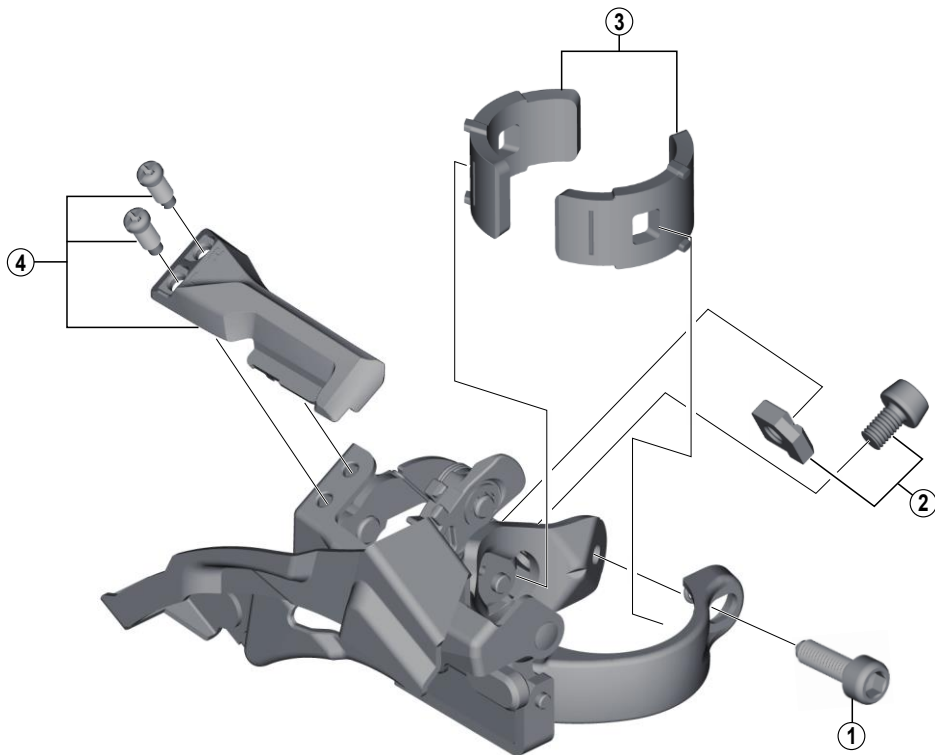

# ACERA Front Derailleur FD-M3000-TS

ITEM NO.	SHIMANO CODE NO.	DESCRIPTION	INTERCHANGEABILITY			
			FD-M4000-TS	FD-T4000-TS	FD-M390	FD-T3000-TS
1	Y5RN00030	Clamp Bolt (M5 x 17)				A
2	Y5PC98010	Cable Fixing Nut & Bolt (M5 x 8.1)	A	A	B	A
3	Y5RN98010	Clamp Band Adapter Unit for S-size / $\varnothing 28.6$ mm (1-1/8")			A	A
	Y5RN98020	Clamp Band Adapter Unit for M-size / $\varnothing 31.8$ mm (1-1/4")			A	A
4	Y5RN98070	Stroke Adjust Screws (M4 x 9.2) & Plate	B			

A: Same parts.

B: Parts are usable, but differ in materials, appearance, finish, size, etc.

Absence of mark indicates non-interchangeability.

Specifications are subject to change without notice.

Feb.-2015-3833