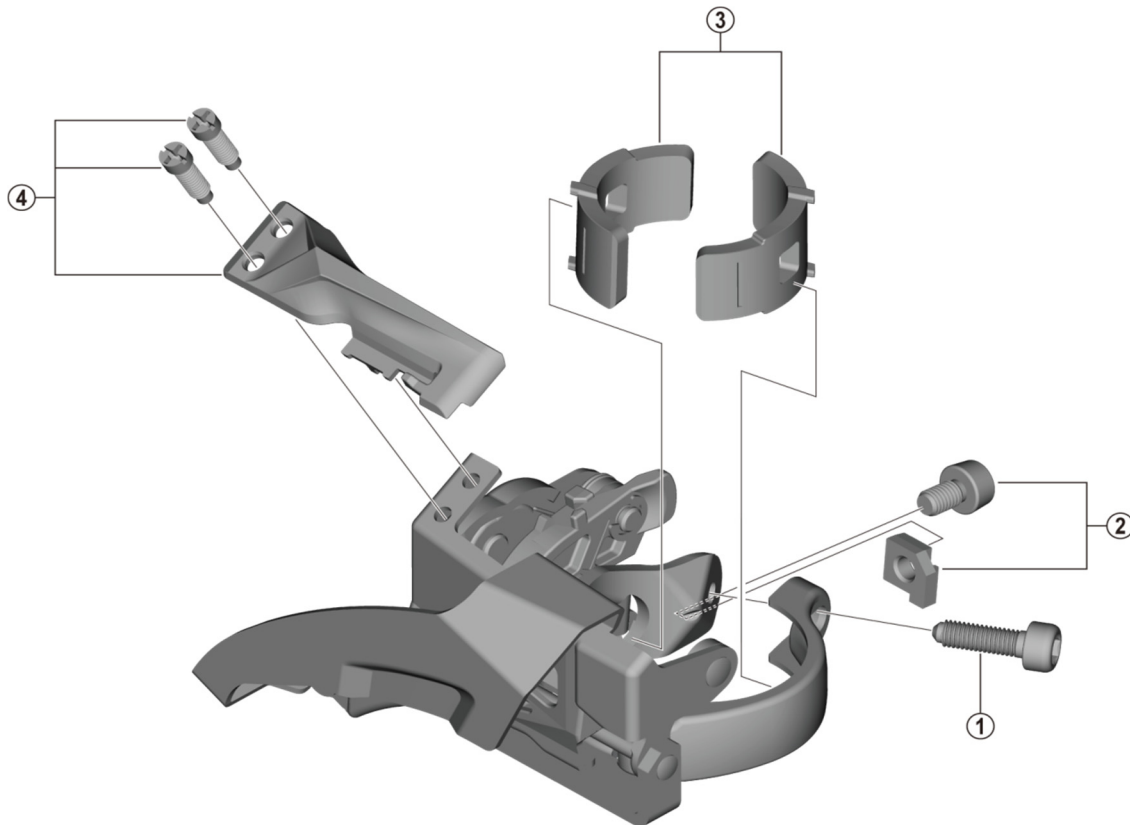

ALTUS Front Derailleur
FD-M315-TS (2x8/7-speed)

ITEM NO.	SHIMANO CODE NO.	DESCRIPTION
1	Y2B700030	Clamp Bolt (M5 x 17)
2	Y5YS98010	Cable Fixing Bolt (M5 x 9.8) & Nut
3	Y5RN98010	Clamp Band Adapter Unit for S-size / Diameter 28.6 mm
	Y5RN98020	Clamp Band Adapter Unit for M-size / Diameter 31.8 mm
4	Y2EE98010	Stroke Adjust Screws (M4 x 13) & Plate