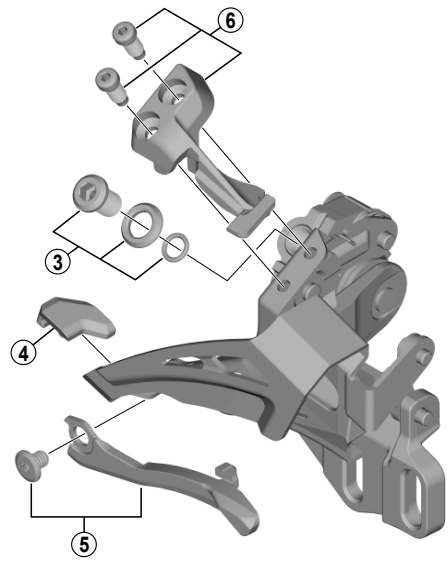

SLX Front Derailleur FD-M7025 (2x11-speed)

D-type

E-type

Low clamp

High clamp

FD-M8025

ITEM NO.	SHIMANO CODE NO.	DESCRIPTION	INTERCHANGEABILITY	
1	Y5S415000	Clamp Bolt (M6 x 16)	A	
2	Y5S898010	Stroke Adjust Screws (M4 x 13.7) & Plate	A	
3	Y5S898020	Cable Fixing Bolt Unit	A	
4	Y5RC08000	Rubber Pad B	A	
5	Y5ZB98010	Chain Catcher & Fixing Bolt (M4 x 5)		
6	Y5RD98010	Stroke Adjust Screws (M4 x 8.5) & Plate	A	
7	Y57Y98040	Clamp Band Adapters for M-size / ø31.8 mm	A	
8	Y5S207000	Clamp Bolt (M5 x 18.5)	A	

A: Same parts.

B: Parts are usable, but differ in materials, appearance, finish, size, etc.

Absence of mark indicates non-interchangeability.

Specifications are subject to change without notice.

Mar.-2016-3978