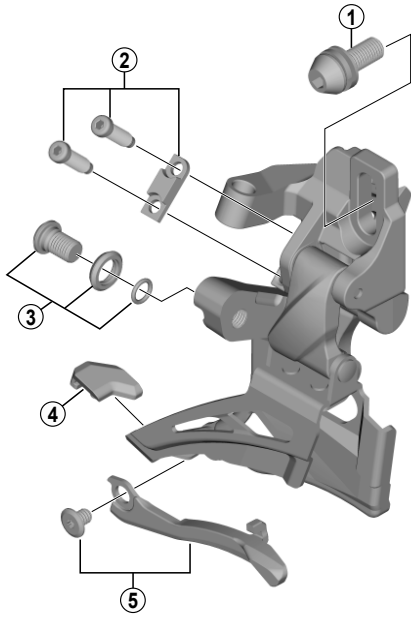

SLX Front Derailleur FD-M7025 (2x11-speed)

D-type

E-type

Low clamp

High clamp

FD-M8025

ITEM NO.	SHIMANO CODE NO.	DESCRIPTION	INTERCHANGEABILITY	
1	Y5S415000	Clamp Bolt (M6 x 16)	A	
2	Y5S898010	Stroke Adjust Screws (M4 x 13.7) & Plate	A	
3	Y5S898020	Cable Fixing Bolt Unit	A	
4	Y5RC08000	Rubber Pad B	A	
5	Y5ZB98010	Chain Catcher & Fixing Bolt (M4 x 5)		
6	Y5RD98010	Stroke Adjust Screws (M4 x 8.5) & Plate	A	
7	Y57Y98040	Clamp Band Adapters for M-size / ø31.8 mm	A	
8	Y5S207000	Clamp Bolt (M5 x 18.5)	A	

A: Same parts.

B: Parts are usable, but differ in materials, appearance, finish, size, etc.

Absence of mark indicates non-interchangeability.

Specifications are subject to change without notice.

Mar.-2016-3978