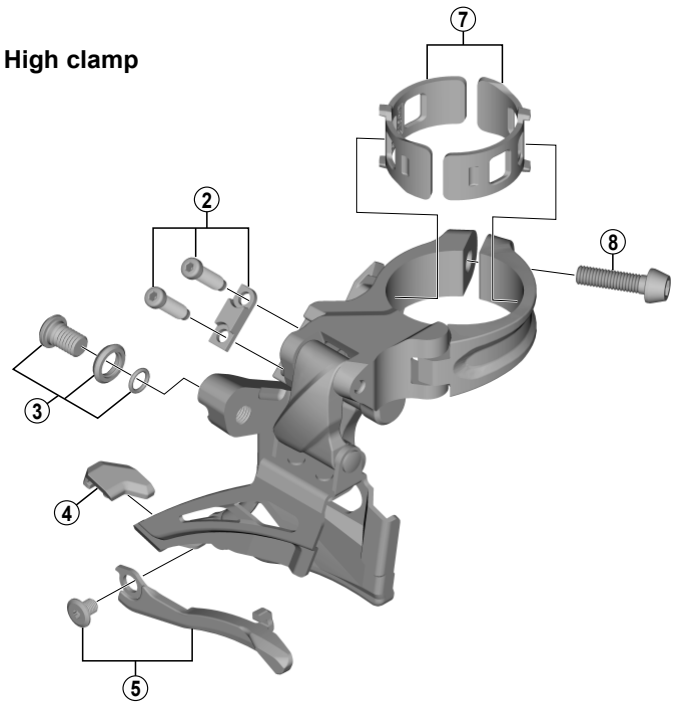

SLX Front Derailleur FD-M7025 (2x11-speed)

D-type

E-type

Low clamp

High clamp

FD-M8025

ITEM NO.	SHIMANO CODE NO.	DESCRIPTION	INTERCHANGEABILITY	
1	Y5S415000	Clamp Bolt (M6 x 16)	A	
2	Y5S898010	Stroke Adjust Screws (M4 x 13.7) & Plate	A	
3	Y5S898020	Cable Fixing Bolt Unit	A	
4	Y5RC08000	Rubber Pad B	A	
5	Y5ZB98010	Chain Catcher & Fixing Bolt (M4 x 5)		
6	Y5RD98010	Stroke Adjust Screws (M4 x 8.5) & Plate	A	
7	Y57Y98040	Clamp Band Adapters for M-size / ø31.8 mm	A	
8	Y5S207000	Clamp Bolt (M5 x 18.5)	A	

A: Same parts.

B: Parts are usable, but differ in materials, appearance, finish, size, etc.

Absence of mark indicates non-interchangeability.

Specifications are subject to change without notice.

Mar.-2016-3978