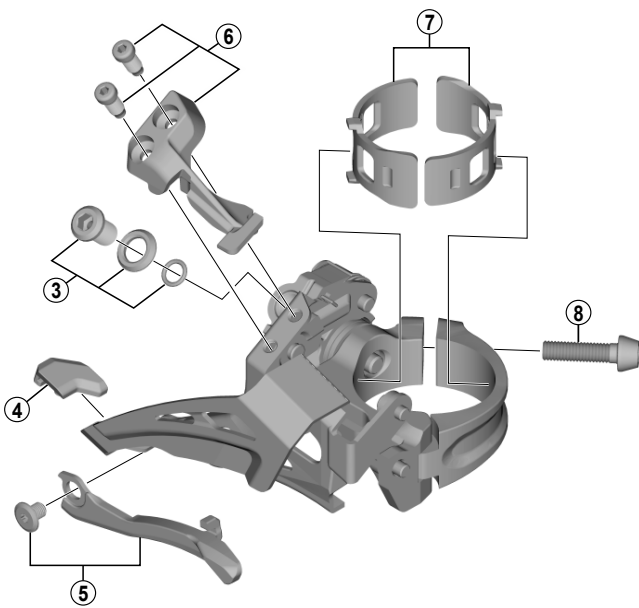

SLX Front Derailleur FD-M7025 (2x11-speed)

D-type

E-type

Low clamp

High clamp

FD-M8025

ITEM NO.	SHIMANO CODE NO.	DESCRIPTION	INTERCHANGEABILITY	
1	Y5S415000	Clamp Bolt (M6 x 16)	A	
2	Y5S898010	Stroke Adjust Screws (M4 x 13.7) & Plate	A	
3	Y5S898020	Cable Fixing Bolt Unit	A	
4	Y5RC08000	Rubber Pad B	A	
5	Y5ZB98010	Chain Catcher & Fixing Bolt (M4 x 5)		
6	Y5RD98010	Stroke Adjust Screws (M4 x 8.5) & Plate	A	
7	Y57Y98040	Clamp Band Adapters for M-size / ø31.8 mm	A	
8	Y5S207000	Clamp Bolt (M5 x 18.5)	A	

A: Same parts.

B: Parts are usable, but differ in materials, appearance, finish, size, etc.

Absence of mark indicates non-interchangeability.

Specifications are subject to change without notice.

Mar.-2016-3978