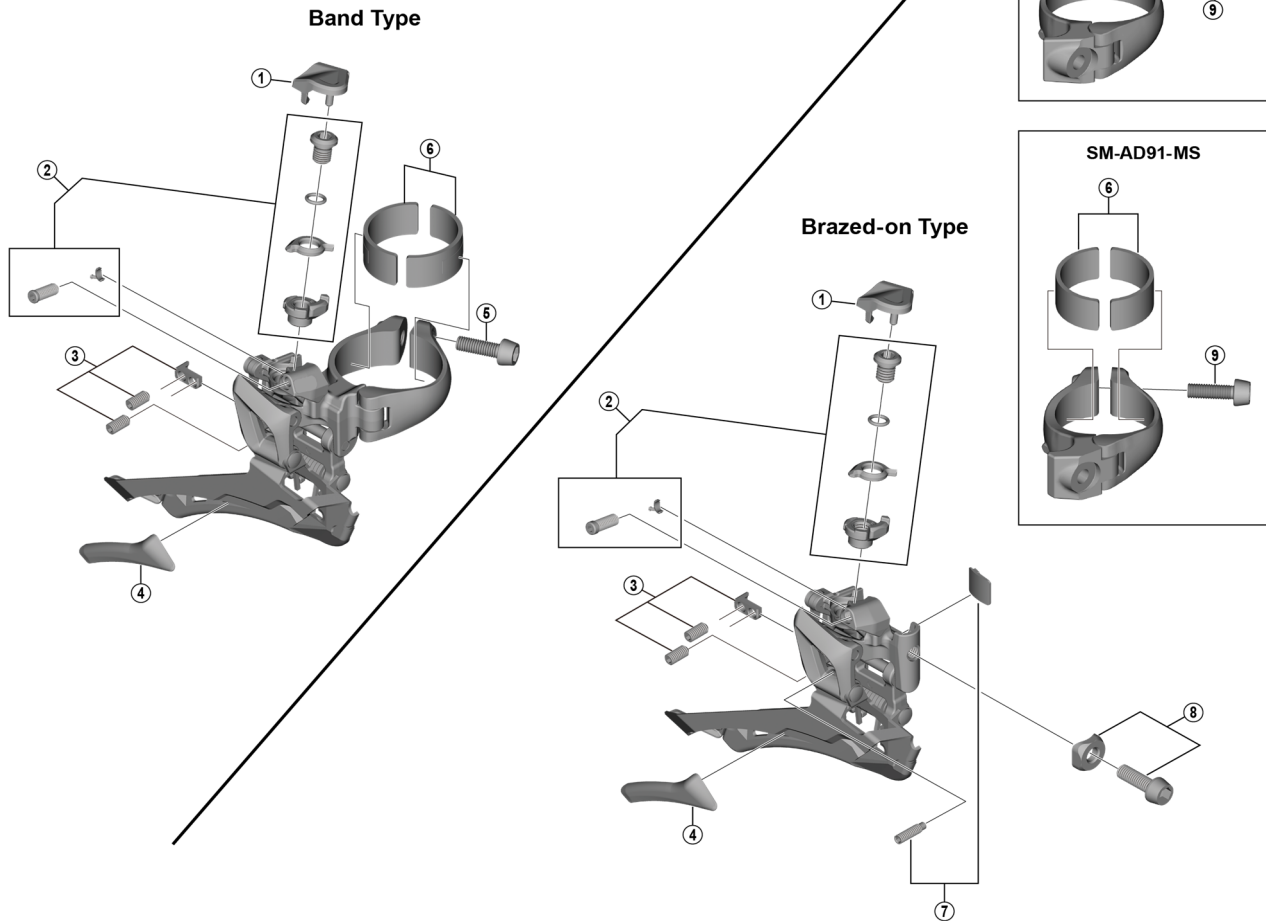

ULTEGRA Front Derailleur FD-R8000 (2x11-speed)

ITEM NO.	SHIMANO CODE NO.	DESCRIPTION
1	Y5ZS22000	Link Cover
2	Y2BA98010	Cable Fixing Bolt Unit & Cable Adjust Bolt Unit
3	Y5ZS98030	Adjust Bolts & Plate
4	Y2BA12000	Inner Skid Plate
5	Y5A407120	Clamp Bolt (M5 x 17)
6	Y5P198030	Clamp Band Adapter (2 pcs.) for S-size / $\varnothing 28.6$ mm
7	Y2BA98020	Support Bolt & Plate
8	Y5NF98060	Clamp Bolt (M5 x 15) & Radius Washer
* 9	Y5ZS39000	Clamp Bolt (M5 x 17)

Jul.-2017-4282A

© Shimano Inc. I

Specifications are subject to change without notice.

SHIMANO