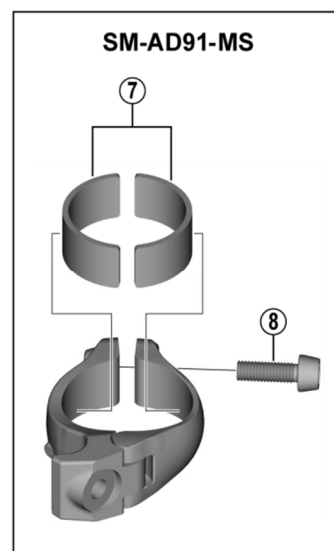

GRX Front Derailleur FD-RX400-F (2x10-speed)

ITEM NO.	SHIMANO CODE NO.	DESCRIPTION
1	Y5ZS22000	Link Cover
2	Y2C098010	Cable Fixing Bolt Unit & Cable Adjust Bolt Unit
3	Y2ES98010	Adjust Bolts & Plate
4	Y2BA12000	Inner Skid Plate
5	Y2C098030	Support Bolt & Plate
6	Y5P898010	Clamp Bolt (M5 x 15) & Radius Washer
7	Y5P198030	Clamp Band Adapter Unit for S-size / Diameter 28.6 mm
8	Y5ZS39000	Clamp Bolt (M5 x 17)