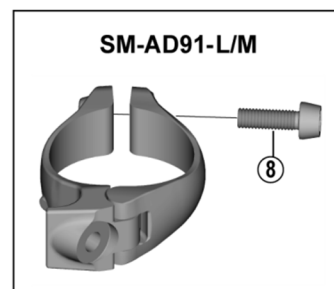

GRX Front Derailleur FD-RX400-F (2x10-speed)

ITEM NO.	SHIMANO CODE NO.	DESCRIPTION
1	Y5ZS22000	Link Cover
2	Y2C098010	Cable Fixing Bolt Unit & Cable Adjust Bolt Unit
3	Y2ES98010	Adjust Bolts & Plate
4	Y2BA12000	Inner Skid Plate
5	Y2C098030	Support Bolt & Plate
6	Y5P898010	Clamp Bolt (M5 x 15) & Radius Washer
7	Y5P198030	Clamp Band Adapter Unit for S-size / Diameter 28.6 mm
8	Y5ZS39000	Clamp Bolt (M5 x 17)