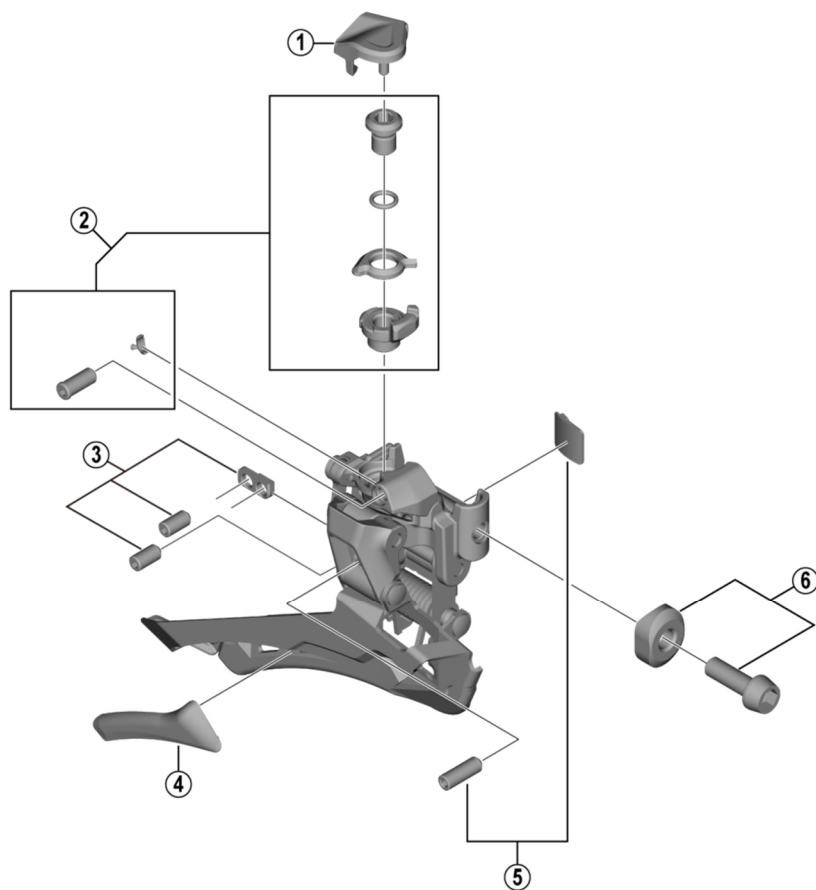

GRX Front Derailleur FD-RX400-F (2x10-speed)

ITEM NO.	SHIMANO CODE NO.	DESCRIPTION
1	Y5ZS22000	Link Cover
2	Y2C098010	Cable Fixing Bolt Unit & Cable Adjust Bolt Unit
3	Y2ES98010	Adjust Bolts & Plate
4	Y2BA12000	Inner Skid Plate
5	Y2C098030	Support Bolt & Plate
6	Y5P898010	Clamp Bolt (M5 x 15) & Radius Washer
7	Y5P198030	Clamp Band Adapter Unit for S-size / Diameter 28.6 mm
8	Y5ZS39000	Clamp Bolt (M5 x 17)