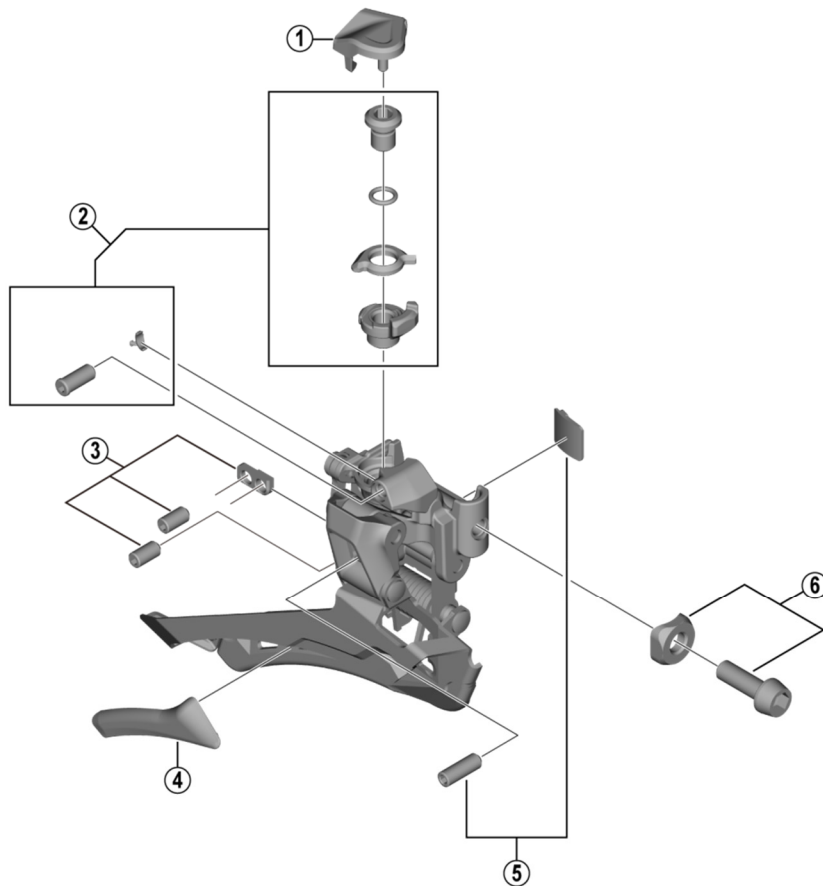

GRX Front Derailleur FD-RX810-F (2x11-speed)

ITEM NO.	SHIMANO CODE NO.	DESCRIPTION
1	Y5ZS22000	Link Cover
2	Y2BA98010	Cable Fixing Bolt Unit & Cable Adjust Bolt Unit
3	Y5ZS98070	Adjust Bolts & Plate
4	Y2BA12000	Inner Skid Plate
5	Y2BA98020	Support Bolt & Plate
6	Y5NF98060	Clamp Bolt (M5 x 15) & Radius Washer
7	Y5P198030	Clamp Band Adapter Unit for S-size / Diameter 28.6 mm
8	Y5ZS39000	Clamp Bolt (M5 x 17)