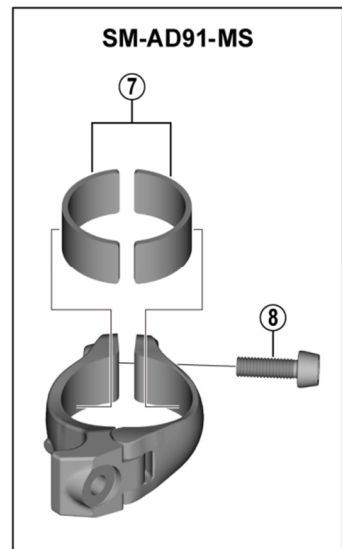

GRX Front Derailleur FD-RX810-F (2x11-speed)

ITEM NO.	SHIMANO CODE NO.	DESCRIPTION
1	Y5ZS22000	Link Cover
2	Y2BA98010	Cable Fixing Bolt Unit & Cable Adjust Bolt Unit
3	Y5ZS98070	Adjust Bolts & Plate
4	Y2BA12000	Inner Skid Plate
5	Y2BA98020	Support Bolt & Plate
6	Y5NF98060	Clamp Bolt (M5 x 15) & Radius Washer
7	Y5P198030	Clamp Band Adapter Unit for S-size / Diameter 28.6 mm
8	Y5ZS39000	Clamp Bolt (M5 x 17)