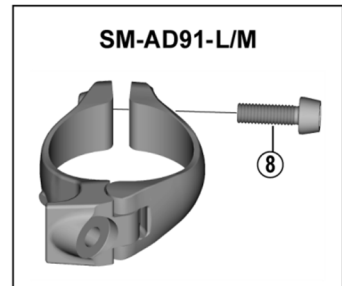

GRX Front Derailleur FD-RX810-F (2x11-speed)

ITEM NO.	SHIMANO CODE NO.	DESCRIPTION
1	Y5ZS22000	Link Cover
2	Y2BA98010	Cable Fixing Bolt Unit & Cable Adjust Bolt Unit
3	Y5ZS98070	Adjust Bolts & Plate
4	Y2BA12000	Inner Skid Plate
5	Y2BA98020	Support Bolt & Plate
6	Y5NF98060	Clamp Bolt (M5 x 15) & Radius Washer
7	Y5P198030	Clamp Band Adapter Unit for S-size / Diameter 28.6 mm
8	Y5ZS39000	Clamp Bolt (M5 x 17)