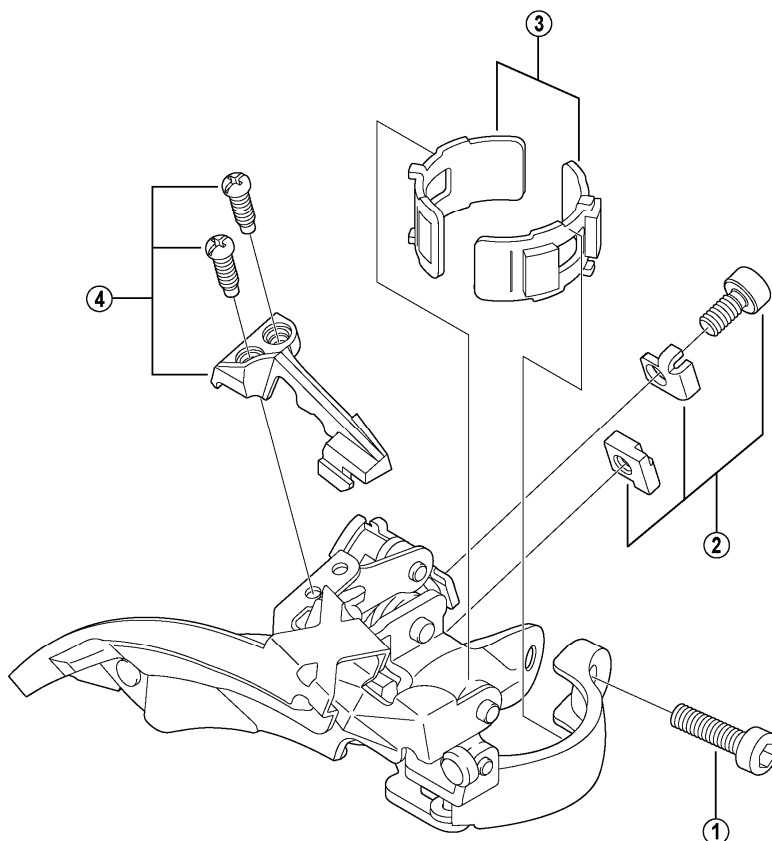

# Tourney Front Derailleur FD-TX51

*FD-M360*  
*FD-M190A-6*  
*FD-M191*

ITEM NO.	SHIMANO CODE NO.	DESCRIPTION	INTERCHANGEABILITY		
			<i>FD-M360</i>	<i>FD-M190A-6</i>	<i>FD-M191</i>
1	<b>Y59L19800</b>	Clamp Bolt (M5 x 18.5)	A	A	A
2	<b>Y5GN98010</b>	Cable Fixing Bolt Unit (M5 x 9.8)	A	A	A
* 3	<b>Y5GZ98010</b>	Clamp Band Adapters for S-size / $\phi$ 28.6 mm (1-1/8") B-Type		A	A
	<b>Y5KT98030</b>	Clamp Band Adapters for S-size / $\phi$ 28.6 mm (1-1/8") A-Type	B	A	A
	<b>Y5L298020</b>	Clamp Band Adapters for M-size / $\phi$ 31.8 mm (1-1/4")	A	A	A
4	<b>Y5KT98060</b>	Stroke Adjust Screws (M4 x 13) & Plate		A	A

A: Same parts.  
 B: Parts are usable, but differ in materials, appearance, finish, size, etc.  
 Absence of mark indicates non-interchangeability.

**Jun.-2010-2982A**  
 © Shimano Inc. A

Specifications are subject to change without notice.