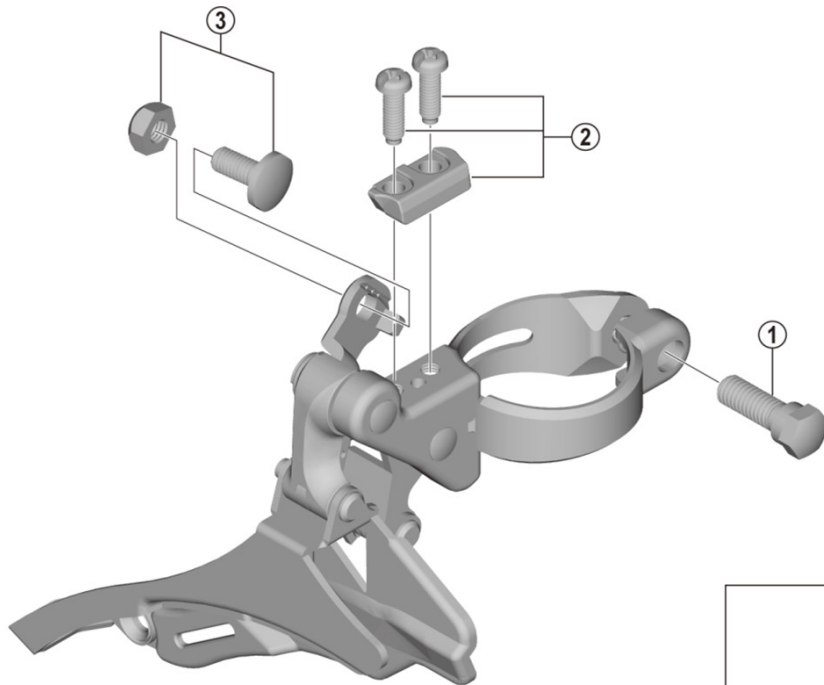

TOURNEY Front Derailleur FD-TY300

ITEM NO.	SHIMANO CODE NO.	DESCRIPTION	INTERCHANGEABILITY	
			FD-TY10	FD-TZ30
1	Y57615000	Clamp Screw	A	B
2	Y5YL98010	Stroke Adjust Screws (M4 x 13) & Plate		
3	Y5G598030	Cable Fixing Bolt & Nut	B	B
* 4	Y54124010	Cable Fixing Nut		
* 5	Y5BS08000	Cable Fixing Plate		

A: Same parts.

B: Parts are usable, but differ in materials, appearance, finish, size, etc.

Absence of mark indicates non-interchangeability.

Specifications are subject to change without notice.

Apr.-2020-3951A