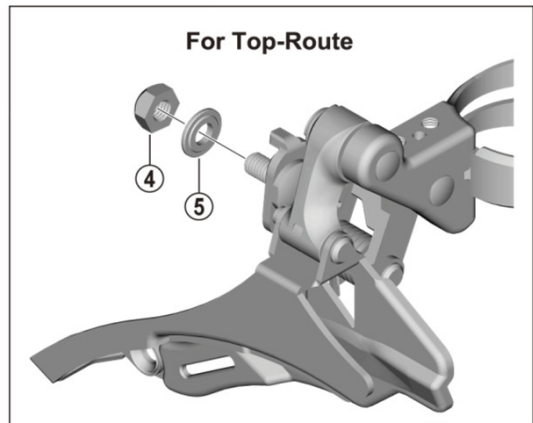

TOURNEY Front Derailleur FD-TY300

ITEM NO.	SHIMANO CODE NO.	DESCRIPTION	INTERCHANGEABILITY	
			FD-TY10	FD-TZ30
1	Y57615000	Clamp Screw	A	B
2	Y5YL98010	Stroke Adjust Screws (M4 x 13) & Plate		
3	Y5G598030	Cable Fixing Bolt & Nut	B	B
* 4	Y54124010	Cable Fixing Nut		
* 5	Y5BS08000	Cable Fixing Plate		