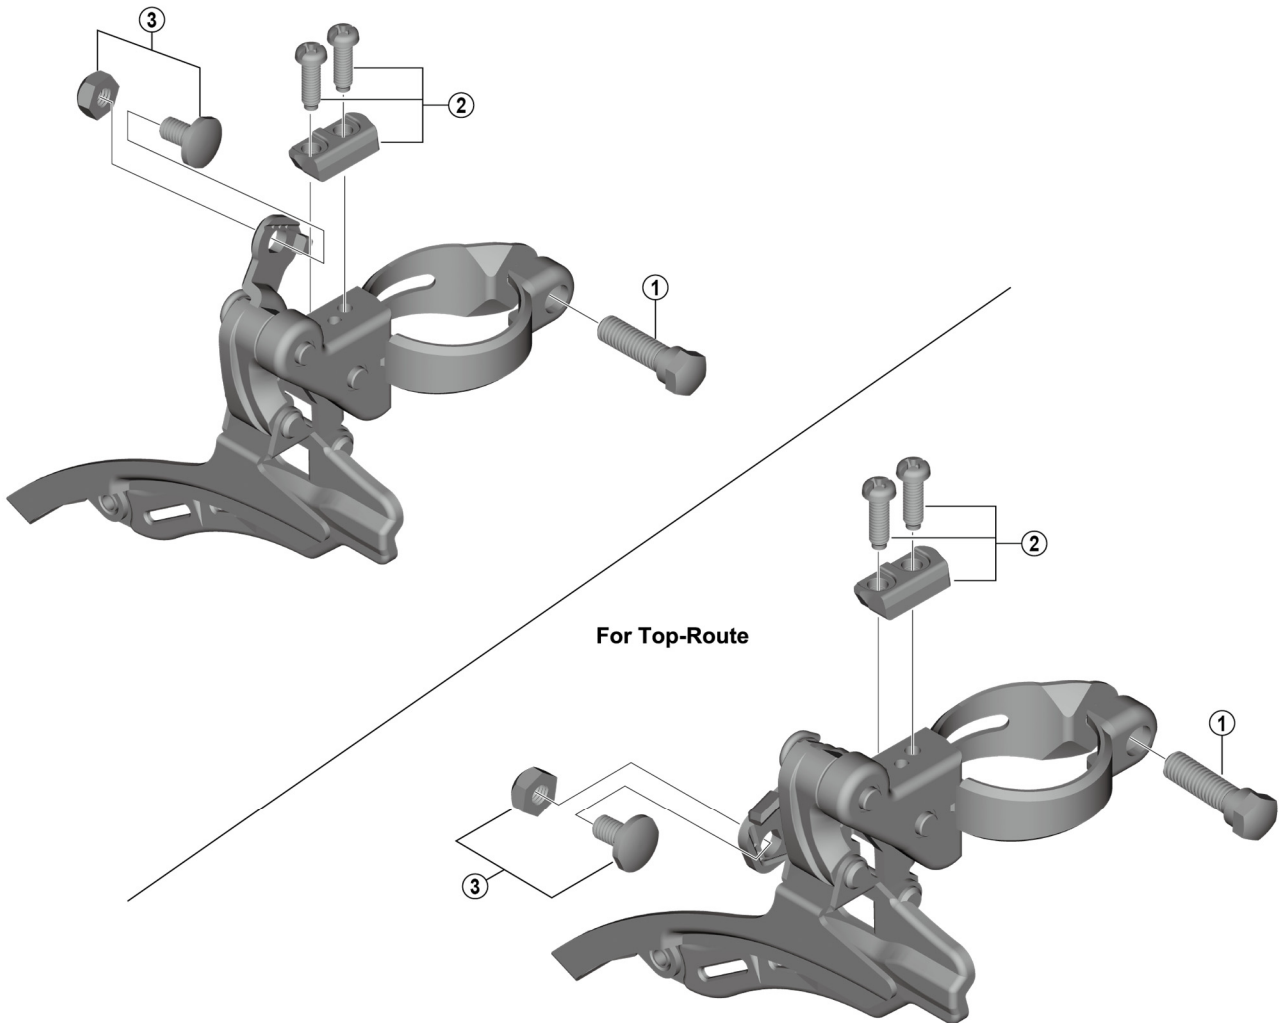

Tourney TZ Front Derailleur

**FD-TZ500**

**FD-TZ510**

FD-TY300

ITEM NO.	SHIMANO CODE NO.	DESCRIPTION	INTERCHANGEABILITY
1	Y57615100	Clamp Bolt	B
2	Y5YL98010	Stroke Adjust Screws (M4 x 13) & Plate	A
3	Y5G598030	Cable Fixing Bolt & Nut	A

A: Same parts.

B: Parts are usable, but differ in materials, appearance, finish, size, etc.

Absence of mark indicates non-interchangeability.

Aug.-2017-4212

© Shimano Inc. I

Specifications are subject to change without notice.

**SHIMANO**