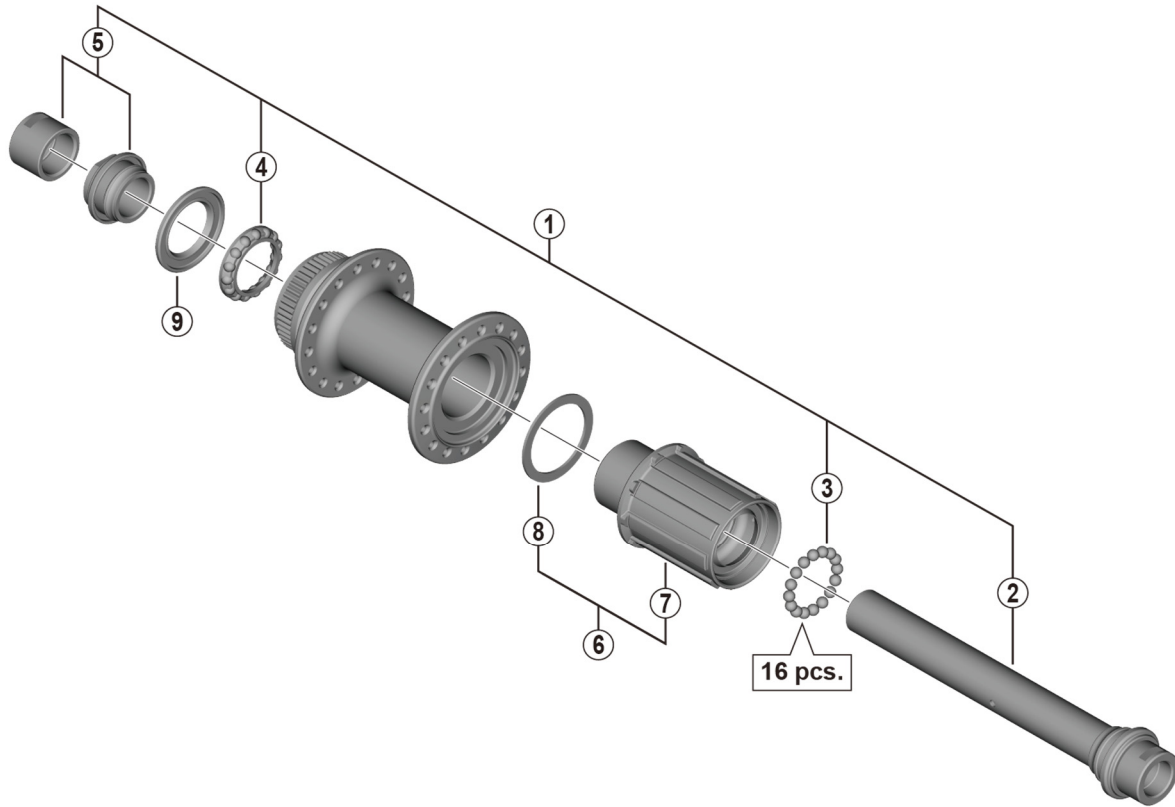

SHIMANO 105 Freehub (10/11-speed)

FH-R7070 for Disc Brake

WH-RS170-CL-R12

• Over Lock Nut Dimension: 142 mm

ITEM NO.	SHIMANO CODE NO.	DESCRIPTION	INTERCHANGEABILITY		
1	Y3F598010	Complete Hub Axle			
2	Y3F598020	Hub Axle Unit			
3	Y4FE98030	Steel Ball (5/32") 34 pcs.	A		
4	Y0CJ98030	Ball Retainer (5/32")	A		
5	Y3F598030	Left Hand Lock Nut & Cone w/Dust Cover			
6	Y0CK98040	Complete Freewheel Body	A		
7	Y0CK98050	Freewheel Body Unit	A		
8	Y3CZ12000	Freewheel Body Washer	A		
9	Y26D10000	Seal Ring	A		

A: Same parts.

B: Parts are usable, but differ in materials, appearance, finish, size, etc.

Absence of mark indicates non-interchangeability.

Jul.-2018-4334

© Shimano Inc. I

Specifications are subject to change without notice.