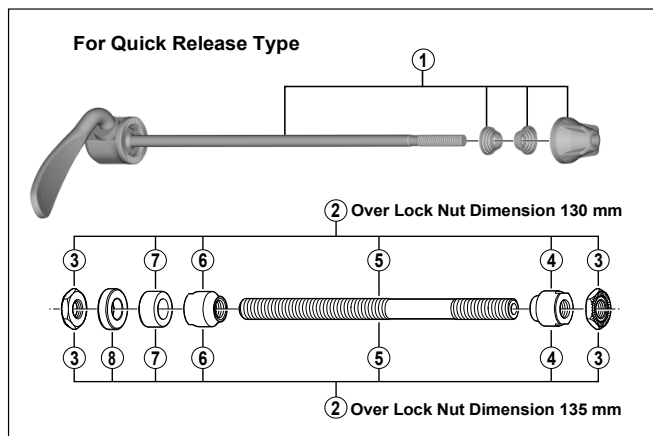

Freehub FH-RM30-7S 7-speed

• O.L.: Over Lock Nut Dimension

ITEM NO.	SHIMANO CODE NO.	DESCRIPTION
*	Y3CC98060	Complete Quick Release 161 mm (6-11/32") Silver for O.L. 130 mm (5-1/8")
* 1	Y3CC98070	Complete Quick Release 166 mm (6-17/32") Silver for O.L. 135 mm (5-5/16")
*	Y3CC98080	Complete Quick Release 170 mm (6-11/16") Silver for O.L. 135 mm (5-5/16")
*	Y31U98020	Complete Quick Release 170 mm (6-11/16") Black for O.L. 135 mm (5-5/16")
2	Y3CC98010	Complete Hub Axle 141 mm (5-9/16") for O.L. 130 mm (5-1/8") Quick Release Type
	Y3CC98020	Complete Hub Axle 146 mm (5-3/4") for O.L. 135 mm (5-5/16") Quick Release Type
	Y3CC98030	Complete Hub Axle 180 mm (7-3/32") for O.L. 130 mm (5-1/8") Nut Type
	Y3CC98040	Complete Hub Axle 185 mm (7-9/32") for O.L. 135 mm (5-5/16") Nut Type
3	Y22005011	Serated Lock Nut 4.5 mm
4	Y3CC10000	Right Hand Cone M10 x 15 mm
5	Y3CC09000	Hub Axle M10 x 141 mm (5-9/16") for O.L. 130 mm (5-1/8") Quick Release Type
	Y3CC09010	Hub Axle M10 x 146 mm (5-3/4") for O.L. 135 mm (5-5/16") Quick Release Type
	Y3CD04000	Hub Axle M10 x 180 mm (7-3/32") for O.L. 130 mm (5-1/8") Nut Type
	Y3CD04010	Hub Axle M10 x 185 mm (7-9/32") for O.L. 135 mm (5-5/16") Nut Type
6	Y3CC11000	Left Hand Cone M10 x 15 mm
7	Y22004110	Left Hand Axle Spacer 8 mm
8	Y3AC08000	Left Hand Axle Spacer 5 mm for O.L. 135 mm (5-5/16")
9	Y38502000	Fixing Nut
10	Y22006000	Washer 2 mm
11	Y38501010	Lock Nut 4.5 mm
12	Y34T98030	Steel Ball (1/4") 18 pcs.
13	Y3BL03000	Body Fixing Bolt
14	Y3CC98050	Complete Freewheel Body w/Right Hand Dust Cap