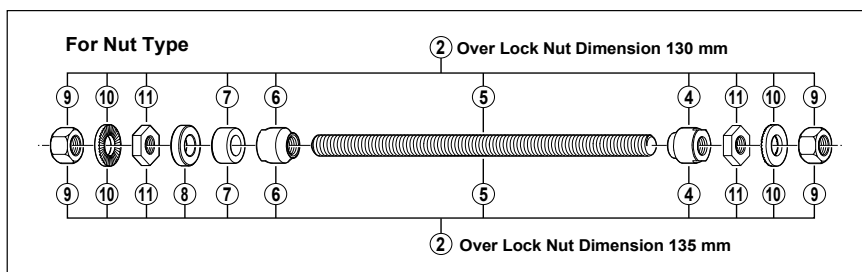

Freehub FH-RM30-7S 7-speed

• O.L.: Over Lock Nut Dimension

ITEM NO.	SHIMANO CODE NO.	DESCRIPTION
*	Y3CC98060	Complete Quick Release 161 mm (6-11/32") Silver for O.L. 130 mm (5-1/8")
* 1	Y3CC98070	Complete Quick Release 166 mm (6-17/32") Silver for O.L. 135 mm (5-5/16")
*	Y3CC98080	Complete Quick Release 170 mm (6-11/16") Silver for O.L. 135 mm (5-5/16")
*	Y31U98020	Complete Quick Release 170 mm (6-11/16") Black for O.L. 135 mm (5-5/16")
2	Y3CC98010	Complete Hub Axle 141 mm (5-9/16") for O.L. 130 mm (5-1/8") Quick Release Type
	Y3CC98020	Complete Hub Axle 146 mm (5-3/4") for O.L. 135 mm (5-5/16") Quick Release Type
	Y3CC98030	Complete Hub Axle 180 mm (7-3/32") for O.L. 130 mm (5-1/8") Nut Type
	Y3CC98040	Complete Hub Axle 185 mm (7-9/32") for O.L. 135 mm (5-5/16") Nut Type
3	Y22005011	Serated Lock Nut 4.5 mm
4	Y3CC10000	Right Hand Cone M10 x 15 mm
5	Y3CC09000	Hub Axle M10 x 141 mm (5-9/16") for O.L. 130 mm (5-1/8") Quick Release Type
	Y3CC09010	Hub Axle M10 x 146 mm (5-3/4") for O.L. 135 mm (5-5/16") Quick Release Type
	Y3CD04000	Hub Axle M10 x 180 mm (7-3/32") for O.L. 130 mm (5-1/8") Nut Type
	Y3CD04010	Hub Axle M10 x 185 mm (7-9/32") for O.L. 135 mm (5-5/16") Nut Type
6	Y3CC11000	Left Hand Cone M10 x 15 mm
7	Y22004110	Left Hand Axle Spacer 8 mm
8	Y3AC08000	Left Hand Axle Spacer 5 mm for O.L. 135 mm (5-5/16")
9	Y38502000	Fixing Nut
10	Y22006000	Washer 2 mm
11	Y38501010	Lock Nut 4.5 mm
12	Y34T98030	Steel Ball (1/4") 18 pcs.
13	Y3BL03000	Body Fixing Bolt
14	Y3CC98050	Complete Freewheel Body w/Right Hand Dust Cap