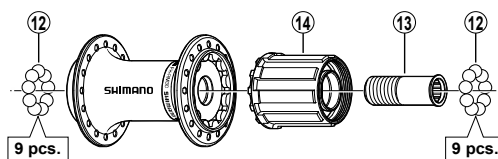

Freehub FH-RM30-7S 7-speed

• O.L.: Over Lock Nut Dimension

ITEM NO.	SHIMANO CODE NO.	DESCRIPTION
*	Y3CC98060	Complete Quick Release 161 mm (6-11/32") Silver for O.L. 130 mm (5-1/8")
* 1	Y3CC98070	Complete Quick Release 166 mm (6-17/32") Silver for O.L. 135 mm (5-5/16")
*	Y3CC98080	Complete Quick Release 170 mm (6-11/16") Silver for O.L. 135 mm (5-5/16")
*	Y31U98020	Complete Quick Release 170 mm (6-11/16") Black for O.L. 135 mm (5-5/16")
2	Y3CC98010	Complete Hub Axle 141 mm (5-9/16") for O.L. 130 mm (5-1/8") Quick Release Type
	Y3CC98020	Complete Hub Axle 146 mm (5-3/4") for O.L. 135 mm (5-5/16") Quick Release Type
	Y3CC98030	Complete Hub Axle 180 mm (7-3/32") for O.L. 130 mm (5-1/8") Nut Type
	Y3CC98040	Complete Hub Axle 185 mm (7-9/32") for O.L. 135 mm (5-5/16") Nut Type
3	Y22005011	Serated Lock Nut 4.5 mm
4	Y3CC10000	Right Hand Cone M10 x 15 mm
5	Y3CC09000	Hub Axle M10 x 141 mm (5-9/16") for O.L. 130 mm (5-1/8") Quick Release Type
	Y3CC09010	Hub Axle M10 x 146 mm (5-3/4") for O.L. 135 mm (5-5/16") Quick Release Type
	Y3CD04000	Hub Axle M10 x 180 mm (7-3/32") for O.L. 130 mm (5-1/8") Nut Type
	Y3CD04010	Hub Axle M10 x 185 mm (7-9/32") for O.L. 135 mm (5-5/16") Nut Type
6	Y3CC11000	Left Hand Cone M10 x 15 mm
7	Y22004110	Left Hand Axle Spacer 8 mm
8	Y3AC08000	Left Hand Axle Spacer 5 mm for O.L. 135 mm (5-5/16")
9	Y38502000	Fixing Nut
10	Y22006000	Washer 2 mm
11	Y38501010	Lock Nut 4.5 mm
12	Y34T98030	Steel Ball (1/4") 18 pcs.
13	Y3BL03000	Body Fixing Bolt
14	Y3CC98050	Complete Freewheel Body w/Right Hand Dust Cap