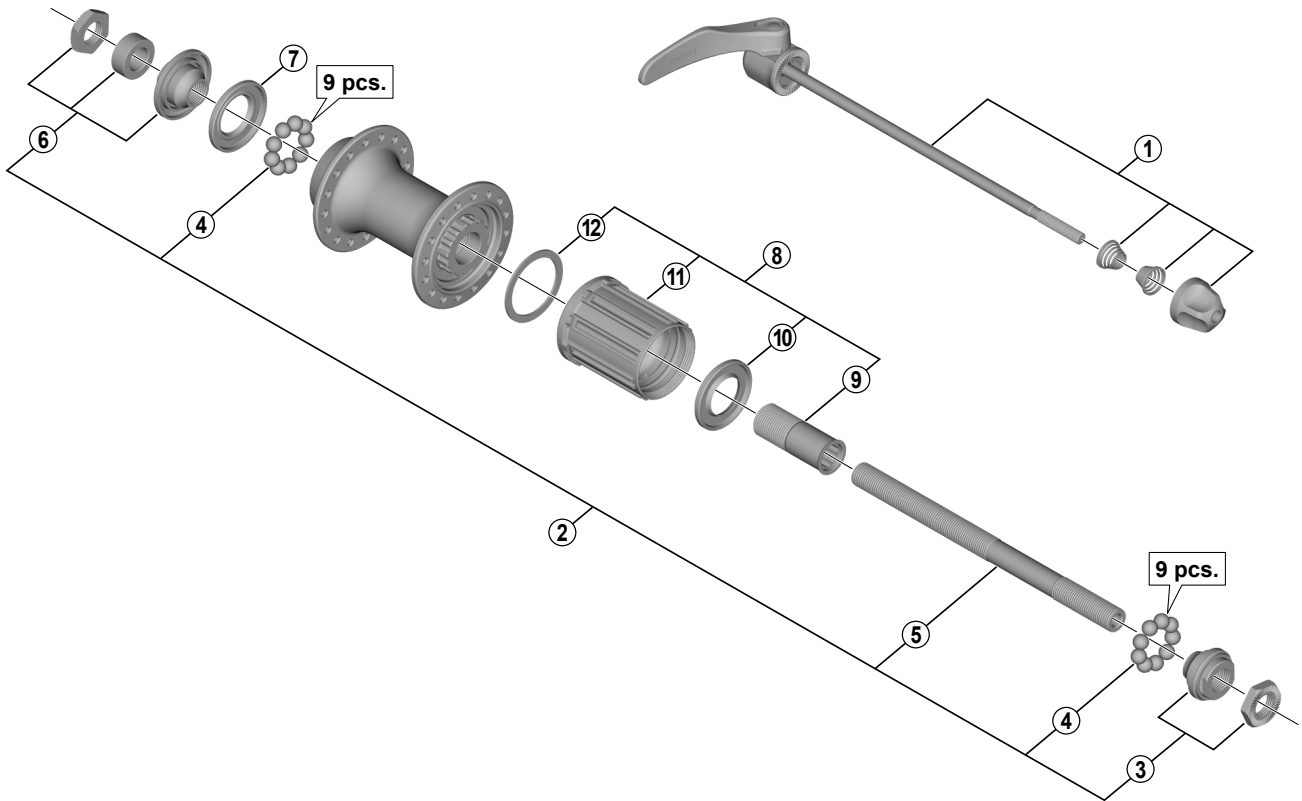

# Freehub FH-RS300 (8/9/10-speed)

• Over Lock Nut Dimension: 130 mm (5-1/8")

ITEM NO.	SHIMANO CODE NO.	DESCRIPTION	INTERCHANGEABILITY	
			FH-3500	FH-RS400
1	Y39D98010	Complete Quick Release 163 mm (6-13/32")	B	B
	Y39D98020	Complete Quick Release 168 mm (6-5/8")	B	B
2	Y3E098010	Complete Hub Axle 141 mm (5-9/16")	A	
3	Y3E098020	Right Hand Lock Nut Unit	A	
4	Y00091310	Steel Ball (1/4") 18 pcs.	A	A
5	Y30K01100	Hub Axle 141 mm (5-9/16")	A	A
6	Y3E098030	Left Hand Lock Nut Unit	A	
7	Y3CR09000	Left Hand Seal Ring	A	A
8	Y3E098050	Complete Freewheel Body	A	
9	Y3BL03000	Body Fixing Bolt	A	A
10	Y3CR08000	Right Hand Seal Ring	A	A
11	Y3E098060	Freewheel Body Unit	A	
12	Y3TD06000	Hub Shell Spacer	A	A

A: Same parts.

B: Parts are usable, but differ in materials, appearance, finish, size, etc.

Absence of mark indicates non-interchangeability.

Specifications are subject to change without notice.

Apr.-2016-3996