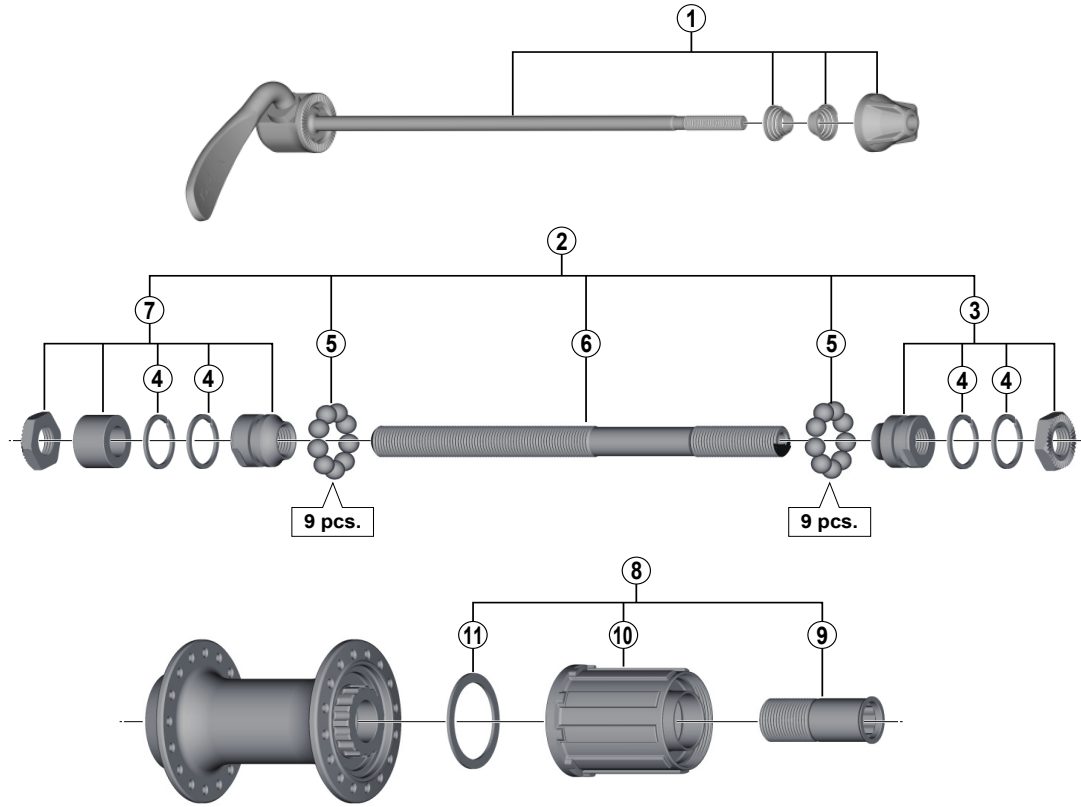

Freehub (8/9/10-speed)

FH-T3000

• Over Lock Nut Dimension: 135 mm (5-15/16")

ITEM NO.	SHIMANO CODE NO.	DESCRIPTION	INTERCHANGEABILITY		
			FH-RM70	FH-M3050	FH-M4050
* 1	Y31U98010	Complete Quick Release 166 mm (6-17/32")	A	A	B
* 1	Y31U98020	Complete Quick Release 170 mm (6-11/16")	A	A	B
2	Y31T98010	Complete Hub Axle 146 mm (5-3/4")			
3	Y3TD98020	Right Hand Lock Nut Unit	A	A	
4	Y29905000	Seal Ring		A	
5	Y00091310	Steel Ball (1/4") 18 pcs.	A	A	A
6	Y30K01200	Hub Axle M10 x 146 mm (5-3/4")	A	A	A
7	Y31T98020	Left Hand Lock Nut Unit			
8	Y3TD98040	Complete Freewheel Body	A	A	B
9	Y3BL03000	Body Fixing Bolt	A	A	A
10	Y3TD98050	Freewheel Body Unit	A	A	B
11	Y3TD06000	Hub Shell Spacer	A	A	A

A: Same parts.

B: Parts are usable, but differ in materials, appearance, finish, size, etc.

Absence of mark indicates non-interchangeability.

Specifications are subject to change without notice.

Apr.-2016-3890A