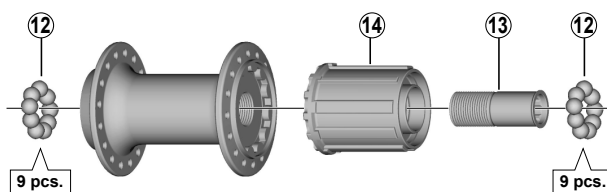

Tourney TX Freehub FH-TX800 8/9/10-speed

• Over Lock Nut Dimensions: Quick Release Type / Nut Type...135 mm (5-5/16")

ITEM NO.	SHIMANO CODE NO.	DESCRIPTION
*	Y3CC98070	Complete Quick Release 166 mm (6-17/32") Silver
*	Y31U98010	Complete Quick Release 166 mm (6-17/32") Black
* 1	Y3CC98080	Complete Quick Release 170 mm (6-11/16") Silver
*	Y31U98020	Complete Quick Release 170 mm (6-11/16") Black
2	Y31J98010	Complete Hub Axle 146 mm (5-3/4") for Quick Release Type
	Y31K98010	Complete Hub Axle 185 mm (7-9/32") for Nut Type
3	Y22005011	Serrated Lock Nut 4.5 mm
4	Y3CE06000	Washer
5	Y3CC10000	Right Hand Cone M10 x 15 mm
6	Y3CC09010	Hub Axle M10 x 146 mm (5-3/4") for Quick Release Type
	Y3CD04010	Hub Axle M10 x 185 mm (7-9/32") for Nut Type
7	Y3CC11000	Left Hand Cone M10 x 15 mm
8	Y3SL05000	Left Hand Axle Spacer 11 mm
9	Y38502000	Fixing Nut
10	Y22006000	Washer 2 mm
11	Y38501010	Lock Nut 4.5 mm
12	Y34T98030	Steel Ball (1/4") 18 pcs.
13	Y3BL03000	Body Fixing Bolt
14	Y30V98050	Complete Freewheel Body w/Right Hand Dust Cap