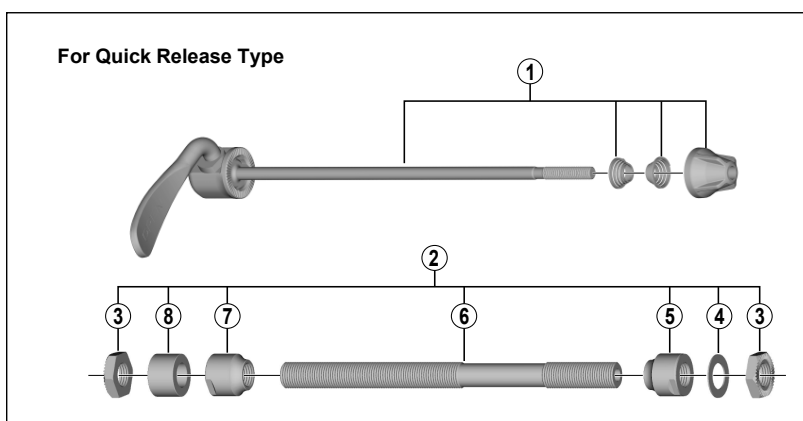

Tourney TX Freehub FH-TX800 8/9/10-speed

• Over Lock Nut Dimensions: Quick Release Type / Nut Type...135 mm (5-5/16")

ITEM NO.	SHIMANO CODE NO.	DESCRIPTION
*	Y3CC98070	Complete Quick Release 166 mm (6-17/32") Silver
*	Y31U98010	Complete Quick Release 166 mm (6-17/32") Black
* 1	Y3CC98080	Complete Quick Release 170 mm (6-11/16") Silver
*	Y31U98020	Complete Quick Release 170 mm (6-11/16") Black
2	Y31J98010	Complete Hub Axle 146 mm (5-3/4") for Quick Release Type
	Y31K98010	Complete Hub Axle 185 mm (7-9/32") for Nut Type
3	Y22005011	Serrated Lock Nut 4.5 mm
4	Y3CE06000	Washer
5	Y3CC10000	Right Hand Cone M10 x 15 mm
6	Y3CC09010	Hub Axle M10 x 146 mm (5-3/4") for Quick Release Type
	Y3CD04010	Hub Axle M10 x 185 mm (7-9/32") for Nut Type
7	Y3CC11000	Left Hand Cone M10 x 15 mm
8	Y3SL05000	Left Hand Axle Spacer 11 mm
9	Y38502000	Fixing Nut
10	Y22006000	Washer 2 mm
11	Y38501010	Lock Nut 4.5 mm
12	Y34T98030	Steel Ball (1/4") 18 pcs.
13	Y3BL03000	Body Fixing Bolt
14	Y30V98050	Complete Freewheel Body w/Right Hand Dust Cap