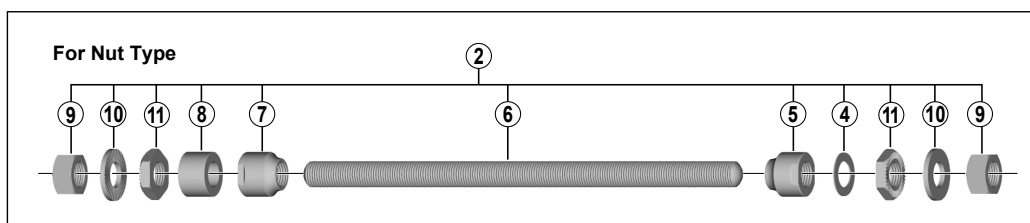

Tourney TX Freehub FH-TX800 8/9/10-speed

• Over Lock Nut Dimensions: Quick Release Type / Nut Type...135 mm (5-5/16")

ITEM NO.	SHIMANO CODE NO.	DESCRIPTION
*	Y3CC98070	Complete Quick Release 166 mm (6-17/32") Silver
*	Y31U98010	Complete Quick Release 166 mm (6-17/32") Black
* 1	Y3CC98080	Complete Quick Release 170 mm (6-11/16") Silver
*	Y31U98020	Complete Quick Release 170 mm (6-11/16") Black
2	Y31J98010	Complete Hub Axle 146 mm (5-3/4") for Quick Release Type
	Y31K98010	Complete Hub Axle 185 mm (7-9/32") for Nut Type
3	Y22005011	Serrated Lock Nut 4.5 mm
4	Y3CE06000	Washer
5	Y3CC10000	Right Hand Cone M10 x 15 mm
6	Y3CC09010	Hub Axle M10 x 146 mm (5-3/4") for Quick Release Type
	Y3CD04010	Hub Axle M10 x 185 mm (7-9/32") for Nut Type
7	Y3CC11000	Left Hand Cone M10 x 15 mm
8	Y3SL05000	Left Hand Axle Spacer 11 mm
9	Y38502000	Fixing Nut
10	Y22006000	Washer 2 mm
11	Y38501010	Lock Nut 4.5 mm
12	Y34T98030	Steel Ball (1/4") 18 pcs.
13	Y3BL03000	Body Fixing Bolt
14	Y30V98050	Complete Freewheel Body w/Right Hand Dust Cap