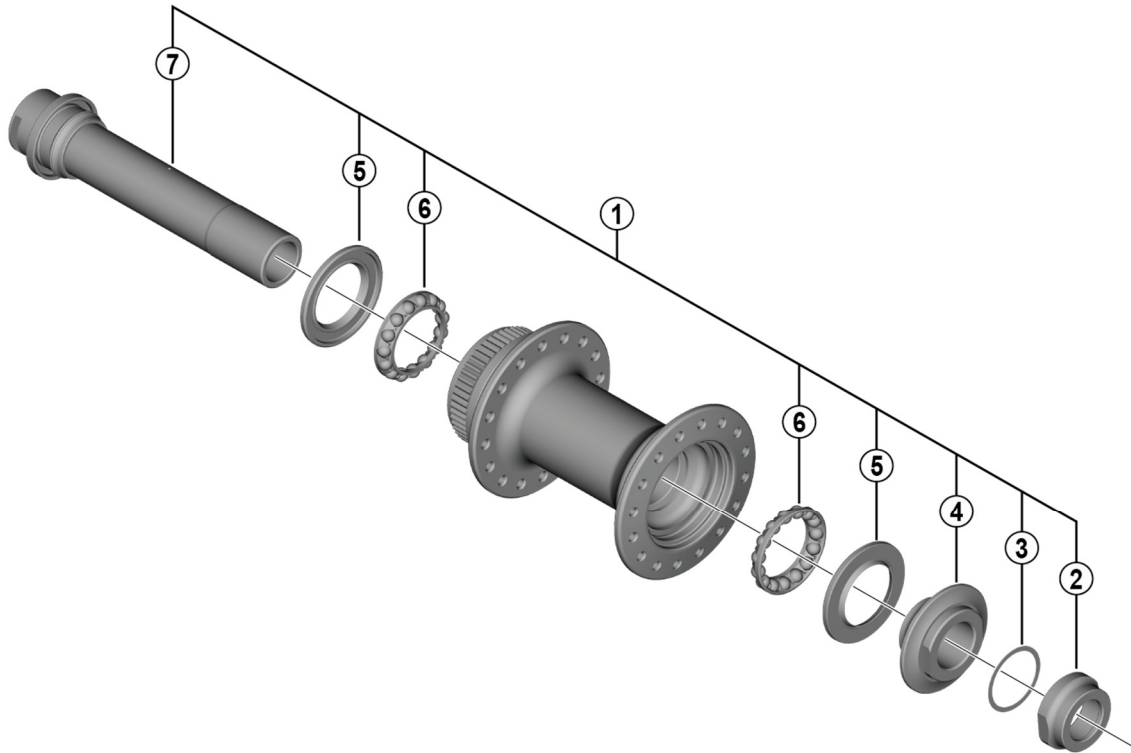

SHIMANO 105 Front Hub HB-R7070 for Disc Brake

WH-RS170-CL-F12

• Over Lock Nut Dimension: 100 mm

ITEM NO.	SHIMANO CODE NO.	DESCRIPTION	INTERCHANGEABILITY		
1	Y2CG98010	Complete Hub Axle			
* 2	Y2CG09000	Right Hand Lock Nut	B		
3	Y38Z26000	Shim Ring	A		
4	Y2CG98020	Right Hand Cone w/Dust Cap			
5	Y26D10000	Seal Ring	A		
6	Y0CJ98030	Ball Retainer (5/32" x 15)	A		
7	Y2CG98030	Hub Axle Unit			

A: Same parts.

B: Parts are usable, but differ in materials, appearance, finish, size, etc.

Absence of mark indicates non-interchangeability.

Specifications are subject to change without notice.

May-2018-4336B